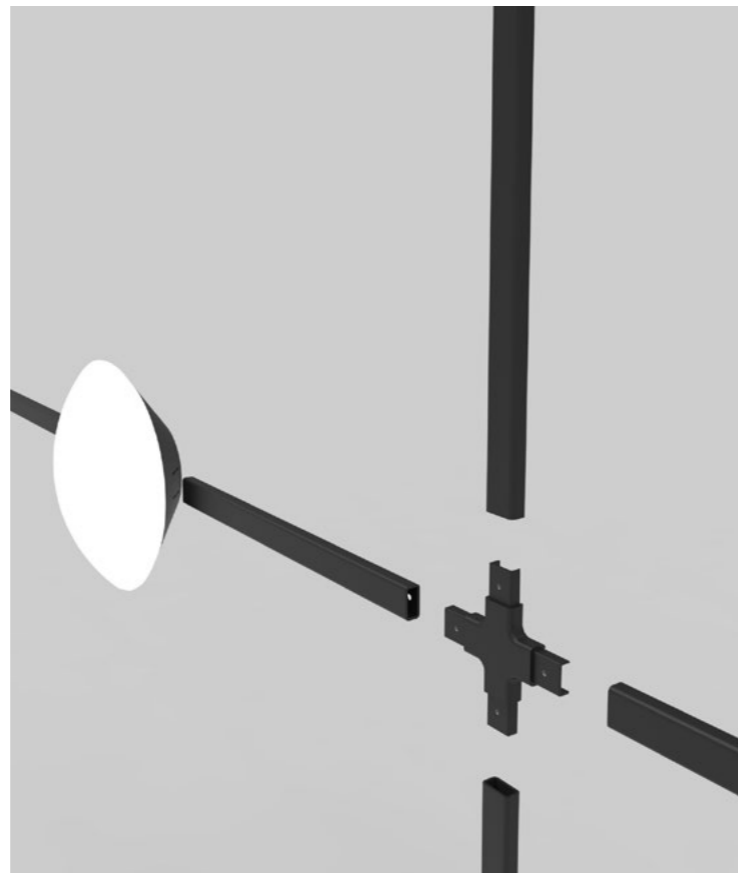

Crosshatch

by
Brad Ascalon

**Decorative
lighting**

Crosshatch está formado por una estructura reticular metálica en tres formatos (S/M/L) disponibles en versión techo y pared y dos formatos (M/L) en versión suspensión. Gracias a su cableado interno, se pueden combinar entre ellos para crear múltiples composiciones con tan solo una acometida. La ligereza de su estructura permite crear grandes volúmenes sin recargar el espacio. Su mayor atractivo reside, precisamente, en el juego de vacíos y luces que genera allí donde se instala.

La versión a pared ofrece también la posibilidad de incorporar baldas para la colocación de libros o accesorios de decoración.

Crosshatch is made up of a metallic reticular structure in three sizes (S/M/L) available in ceiling and wall versions and two sizes (M/L) for the suspension version. Thanks to its internal wiring, they can be combined to create multiple compositions with just one power supply. The lightness of its structure allows us to create volumes without overloading the space. Its main appeal lies precisely in the game of voids and lights that it generates wherever it is installed.

Crosshatch System allows us to go further and create fully customized systems by combining tubes, light sources, and single or double crosses according to our preferences.

Crosshatch System can expand both horizontally and vertically, and the sizes are completely customizable. Additionally, we can create angles to transition from a wall system to a suspension or ceiling system, adjusting the system to fit the needs of our space.

SINGLE CROSS

DOUBLE CROSS

LINEAR UNION

END CAP

90° UNION C/W

SHELF

LIGHT SOURCE

● Black (matte)