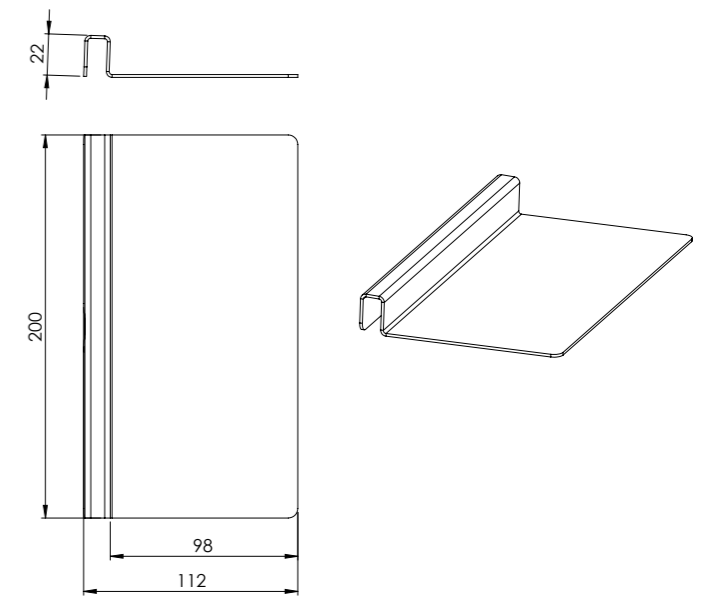

Crosshatch System allows us to go further and create fully customized systems by combining tubes, light sources, and single or double crosses according to our preferences.

Crosshatch System can expand both horizontally and vertically, and the sizes are completely customizable. Additionally, we can create angles to transition from a wall system to a suspension or ceiling system, adjusting the system to fit the needs of our space.

SINGLE CROSS

DOUBLE CROSS

LINEAR UNION

END CAP

90° UNION C/W

SHELF

LIGHT SOURCE

● Black (matte)