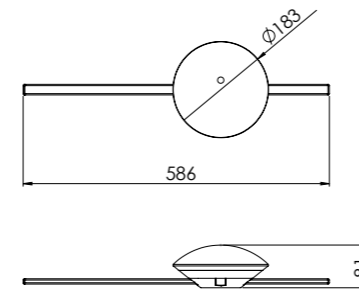

● Black (matte)

767100U	CROSSHATCH C/W S	F	LED 18W 1800lm 2700K CRI≥90 120V DIM PHASE CUT
767110U	CROSSHATCH C/W M	F	2 x LED 18W 3600lm 2700K CRI≥90 120V DIM PHASE CUT
767120U	CROSSHATCH C/W L	F	3 x LED 18W 5400lm 2700K CRI≥90 120V DIM PHASE CUT
767980U	CROSSHATCH SHELF