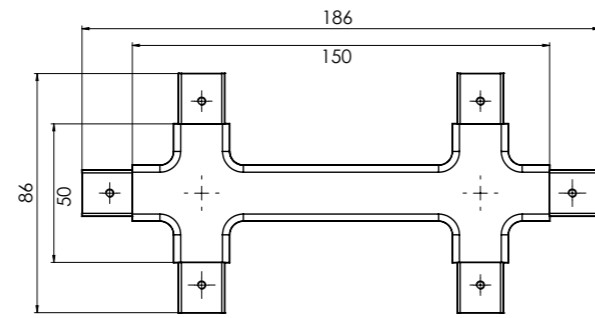

DOUBLE CROSS