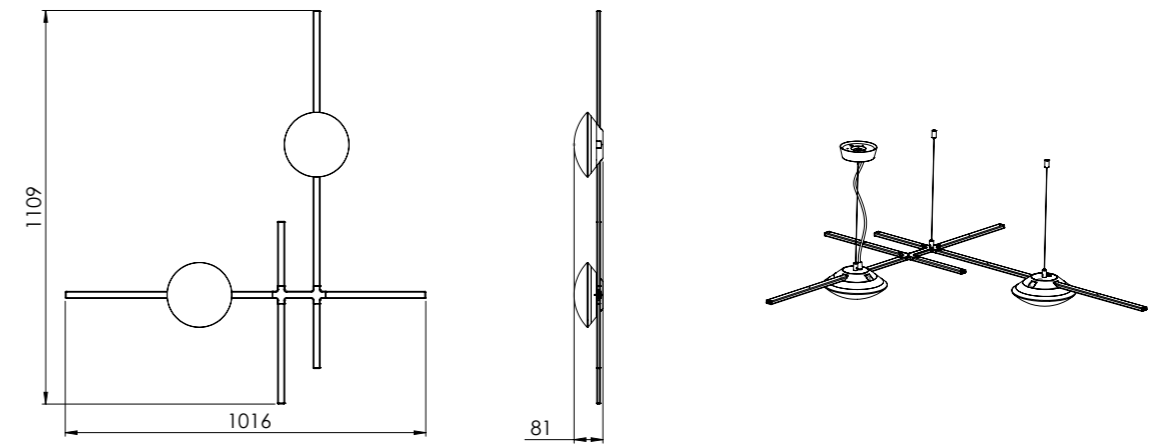

CROSSHATCH S - M