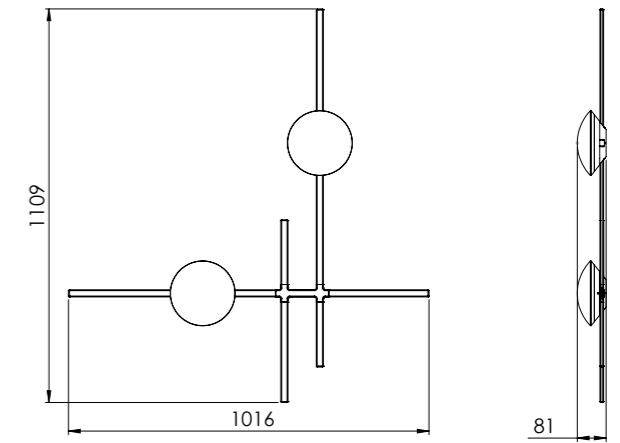

La versión a pared ofrece también la posibilidad de incorporar baldas para la colocación de libros o accesorios de decoración.

Crosshatch is made up of a metallic reticular structure in three sizes (S/M/L) available in ceiling and wall versions and two sizes (M/L) for the suspension version. Thanks to its internal wiring, they can be combined to create multiple compositions with just one power supply. The lightness of its structure allows us to create volumes without overloading the space. Its main appeal lies precisely in the game of voids and lights that it generates wherever it is installed.

The wall version also offers the possibility of incorporating shelves for books or other decorative accessories.

CROSSHATCH C/W - S

CROSSHATCH C/W - M

CROSSHATCH C/W - L

● Black (matte)

767100U	CROSSHATCH C/W S	F	LED 18W 1800lm 2700K CRI≥90 120V DIM PHASE CUT
767110U	CROSSHATCH C/W M	F	2 x LED 18W 3600lm 2700K CRI≥90 120V DIM PHASE CUT
767120U	CROSSHATCH C/W L	F	3 x LED 18W 5400lm 2700K CRI≥90 120V DIM PHASE CUT
767980U	CROSSHATCH SHELF		