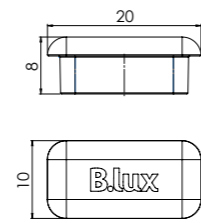

La versión a pared ofrece también la posibilidad de incorporar baldas para la colocación de libros o accesorios de decoración.

Crosshatch is made up of a metallic reticular structure in three sizes (S/M/L) available in ceiling and wall versions and two sizes (M/L) for the suspension version. Thanks to its internal wiring, they can be combined to create multiple compositions with just one power supply. The lightness of its structure allows us to create volumes without overloading the space. Its main appeal lies precisely in the game of voids and lights that it generates wherever it is installed.

Crosshatch System allows us to go further and create fully customized systems by combining tubes, light sources, and single or double crosses according to our preferences.

Crosshatch System can expand both horizontally and vertically, and the sizes are completely customizable. Additionally, we can create angles to transition from a wall system to a suspension or ceiling system, adjusting the system to fit the needs of our space.

SINGLE CROSS

DOUBLE CROSS

LINEAR UNION

END CAP

90° UNION C/W

SHELF

LIGHT SOURCE

● Black (matte)