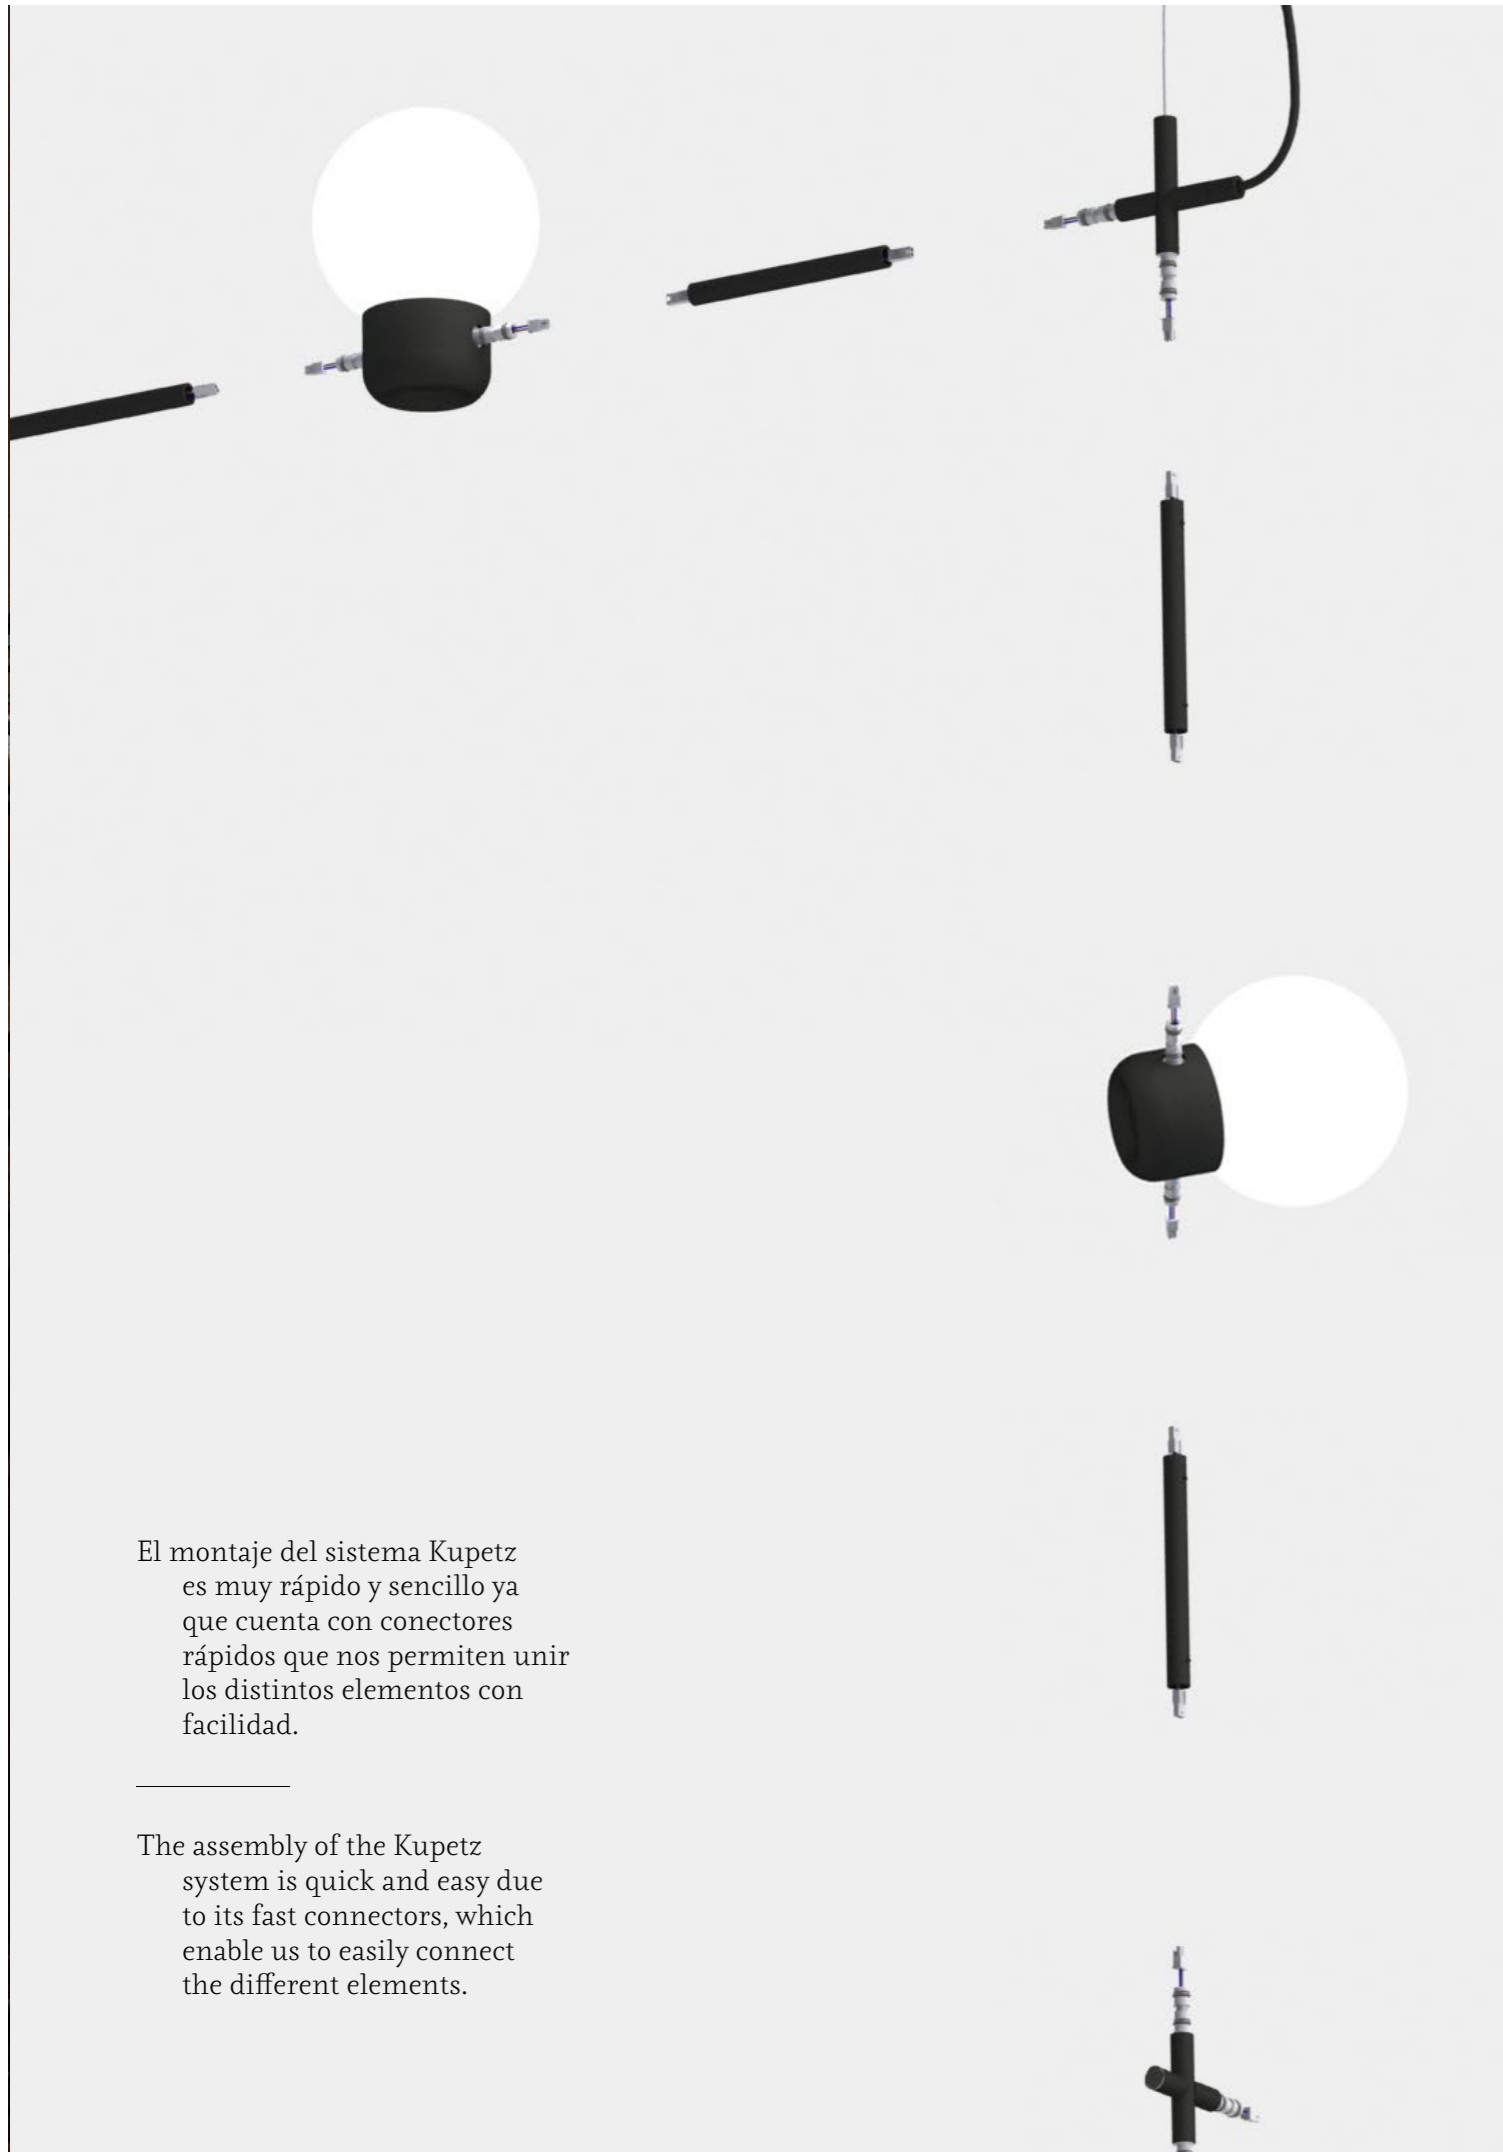

El montaje del sistema Kupetz es muy rápido y sencillo ya que cuenta con conectores rápidos que nos permiten unir los distintos elementos con facilidad.

The assembly of the Kupetz system is quick and easy due to its fast connectors, which enable us to easily connect the different elements.

TYPES OF COMPOSITIONS