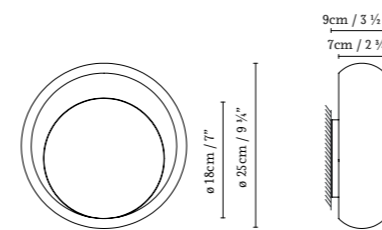

RING W1

RING W2

- Black (matte)
- White (matte)
- Brass (matte)
- Custom colors under request

765100U **RING W1 BLACK**
765101U **RING W1 BRASS**
765102U **RING W1 WHITE**
XXXXX **RING W1 NUMBERS**

LED 2x6W (E12) 120V 50-60Hz
Fluo. max. 2x12W (E12) 120V 50-60Hz

765103U **RING W2 BLACK**
765104U **RING W2 BRASS**
765105U **RING W2 WHITE**

LED 2x6W (E12) 120V 50-60Hz
Fluo. max. 2x12W (E12) 120V 50-60Hz