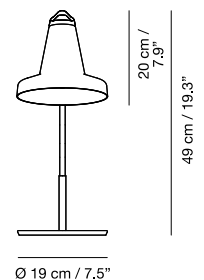

**Medidas / Measures
Measurements / Mittengun**