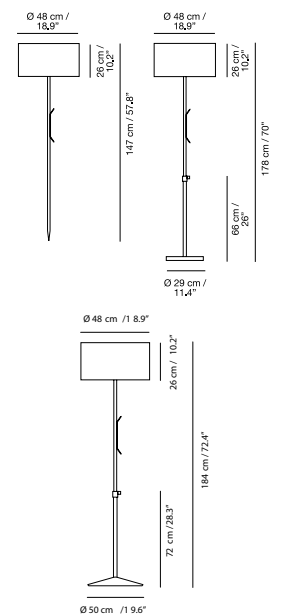

Medidas / Measures Measurements / Mittungen