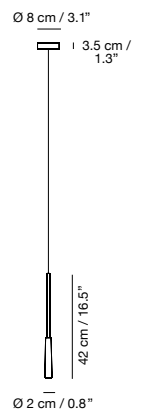

Medidas / Measures Measurements / Mittungen