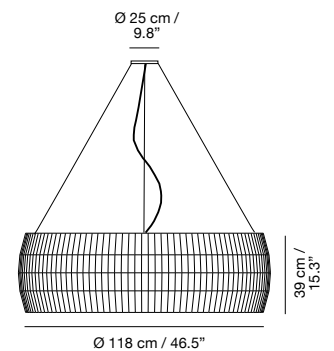

 Verde oliva
Olive green
Vert olive
Olivgrün

LED

E27 LED
Ø 43 cm / 16.9": 1xE27 LED
Ø 55 cm / 21.6": 2xE27 LED
Ø 75 cm / 29.5": 2xE27 LED

**Medidas / Measures
Measurements / Mittungen**

Ø 53 cm / 20.8"
Ø 77 cm / 30.3"
Ø 118 cm / 46.5"