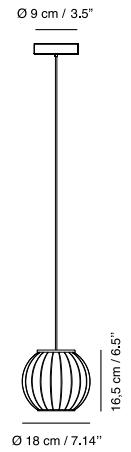

LED

GU10 - 9W
880 Lumen
3000 K
CRI 80

Bombilla LED
incluida
LED bulb
included
Ampoule LED
include
Inklusive LED-
Birne

Medidas / Measures Mesurements / Mittengun

Ø 40 cm / 15.7"

REBOUND

Materiales / Materials
Matériaux / Matters

Acabados / Finishes
Finitions / Ausführung

Níquel mate
Matt nickel
Nickel mat
Nickel matt

Oro satinado
Satin gold
Or satiné
Satin gold

LED

Ø11/15/21 cm
6,6 W 661 Lumen 2700 K
CRI 90

Ø25/32 cm
10 W 938 Lumen 2700 K
CRI 90

Medidas / Measures
Mesurements / Mittengun

Ø 11 cm / 4.3"
Ø 15 cm / 5.9"
Ø 21 cm / 8.2"
Ø 25 cm / 9.8"
Ø 32 cm / 12.5"

NEIL

Medidas / Measures
Measurements / Mittengun

Difusor A

Difusor B

Difusor C

Materiales / Materials
Matériaux / Matters