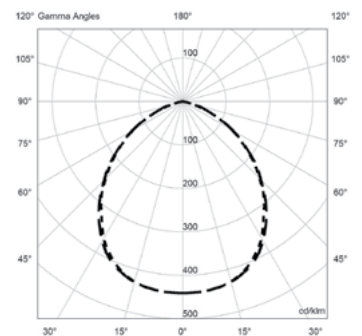

**Medidas / Measures
Measurements / Mittengen**