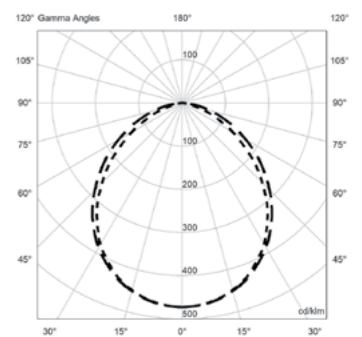

Medidas / Measures
Measurements / Mittungen