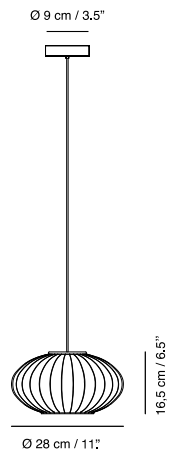

LED

GU10 - 9W
880 Lumen
3000 K
CRI 80

Bombilla LED
incluida
LED bulb
included
Ampoule LED
include
Inklusive LED-
Birne

Medidas / Measures Mesurements / Mittengun

Ø 40 cm / 15.7"

REBOUND

Materiales / Materials
Matériaux / Matters

Medidas / Measures
Mesurements / Mittengun

Ø 11 cm / 4.3"
Ø 15 cm / 5.9"
Ø 21 cm / 8.2"
Ø 25 cm / 9.8"
Ø 32 cm / 12.5"

NEIL

Medidas / Measures
Measurements / Mittengun

Difusor A

Difusor B

Difusor C

Materiales / Materials
Matériaux / Matters