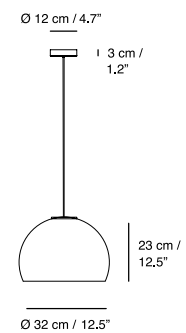

LED

GU10 - 9W
880 Lumen
3000 K
CRI 80

Bombilla LED
incluida
LED bulb
included
Ampoule LED
include
Inklusive LED-
Birne

Medidas / Measures Mesurements / Mittengun

Ø 40 cm / 15.7"

REBOUND

Materiales / Materials
Matériaux / Matters

Medidas / Measures
Mesurements / Mittengun

Ø 11 cm / 4.3"
Ø 15 cm / 5.9"
Ø 21 cm / 8.2"
Ø 25 cm / 9.8"
Ø 32 cm / 12.5"

NEIL

Medidas / Measures
Measurements / Mittengun

Difusor A

Difusor B

Difusor C

Materiales / Materials
Matériaux / Matters