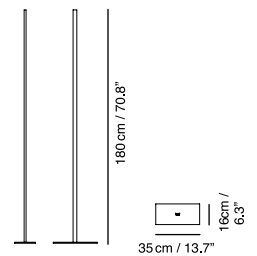

Medidas / Measures
Measurements / Mittungen