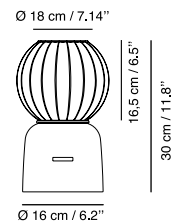

Medidas / Measures
Measurements / Mittengun

Difusor A