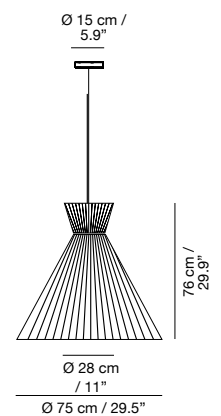

LED

GU10 - 9W
880 Lumen
3000 K
CRI 80

Bombilla LED
incluida
LED bulb
included
Ampoule LED
include
Inklusive LED-
Birne

Medidas / Measures Mesurements / Mittengun

Ø 40 cm / 15.7"

REBOUND

Materiales / Materials
Matériaux / Matters

Medidas / Measures Mesurements / Mittengun

Ø 43 cm / 16.9"
Ø 55 cm / 21.6"
Ø 75 cm / 29.5"

Materiales / Materials Matériaux / Matters

Pantalla encintada
Ribbioned shade / Abat-jour
à ruban / Polyesterseide
band schirm