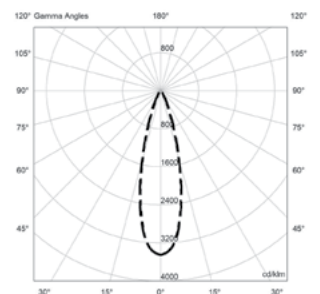

LED

2 W 100 Lumen 3000K
CRI 80