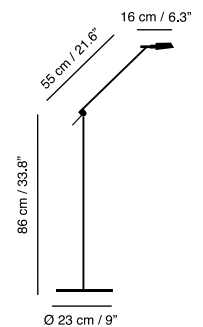

**Medidas / Measures
Measurements / Mittengen**