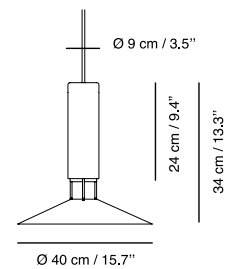

LED

GU10 - 9W
880 Lumen
3000 K
CRI 80

Bombilla LED
incluida
LED bulb
included
Ampoule LED
include
Inklusive LED-
Birne

Medidas / Measures Mesurements / Mittengun

Ø 40 cm / 15.7"

REBOUND

Materiales / Materials
Matériaux / Matters