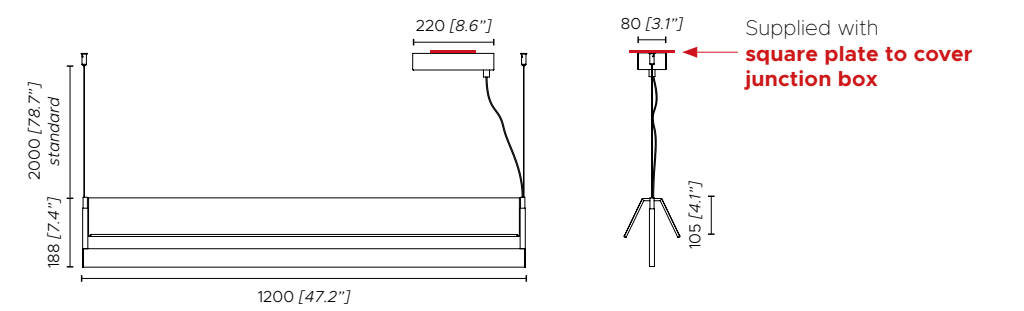

Light source

110V:

Wall lamp 1 x 3W LED module; 400 Lm; 2700 K
Floor lamp 1 x 7W LED module; 800 Lm; 2700 K

Floor lamp - dimmable with foot control

Supplied with
rectangular plate
to cover junction box

DOUBLE EMISSION: DIRECT AND INDIRECT LIGHT