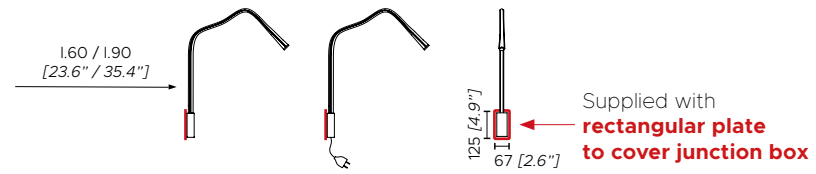

Supplied with
rectangular plate
to cover junction box