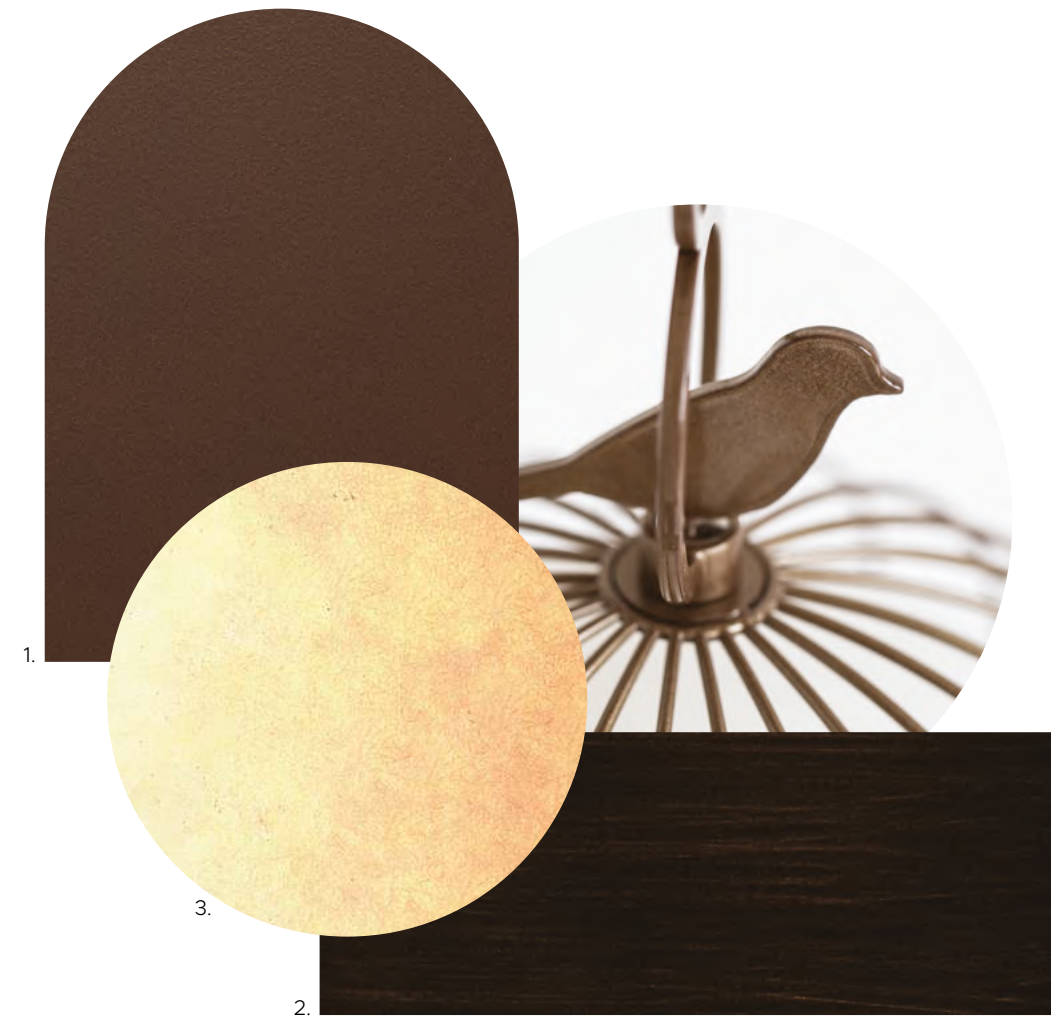

ON/OFF SWITCHING

Freedom

Massimiliano Raggi

Battery

1. Cage in bronze lacquered metal
2. Dark brown marine wood with waterproof treatment for the base

3. Cream-colored fiberglass diffuser

Light source

110V:
1 x 3W LED module; 400 Lm; 2700 K
IP65