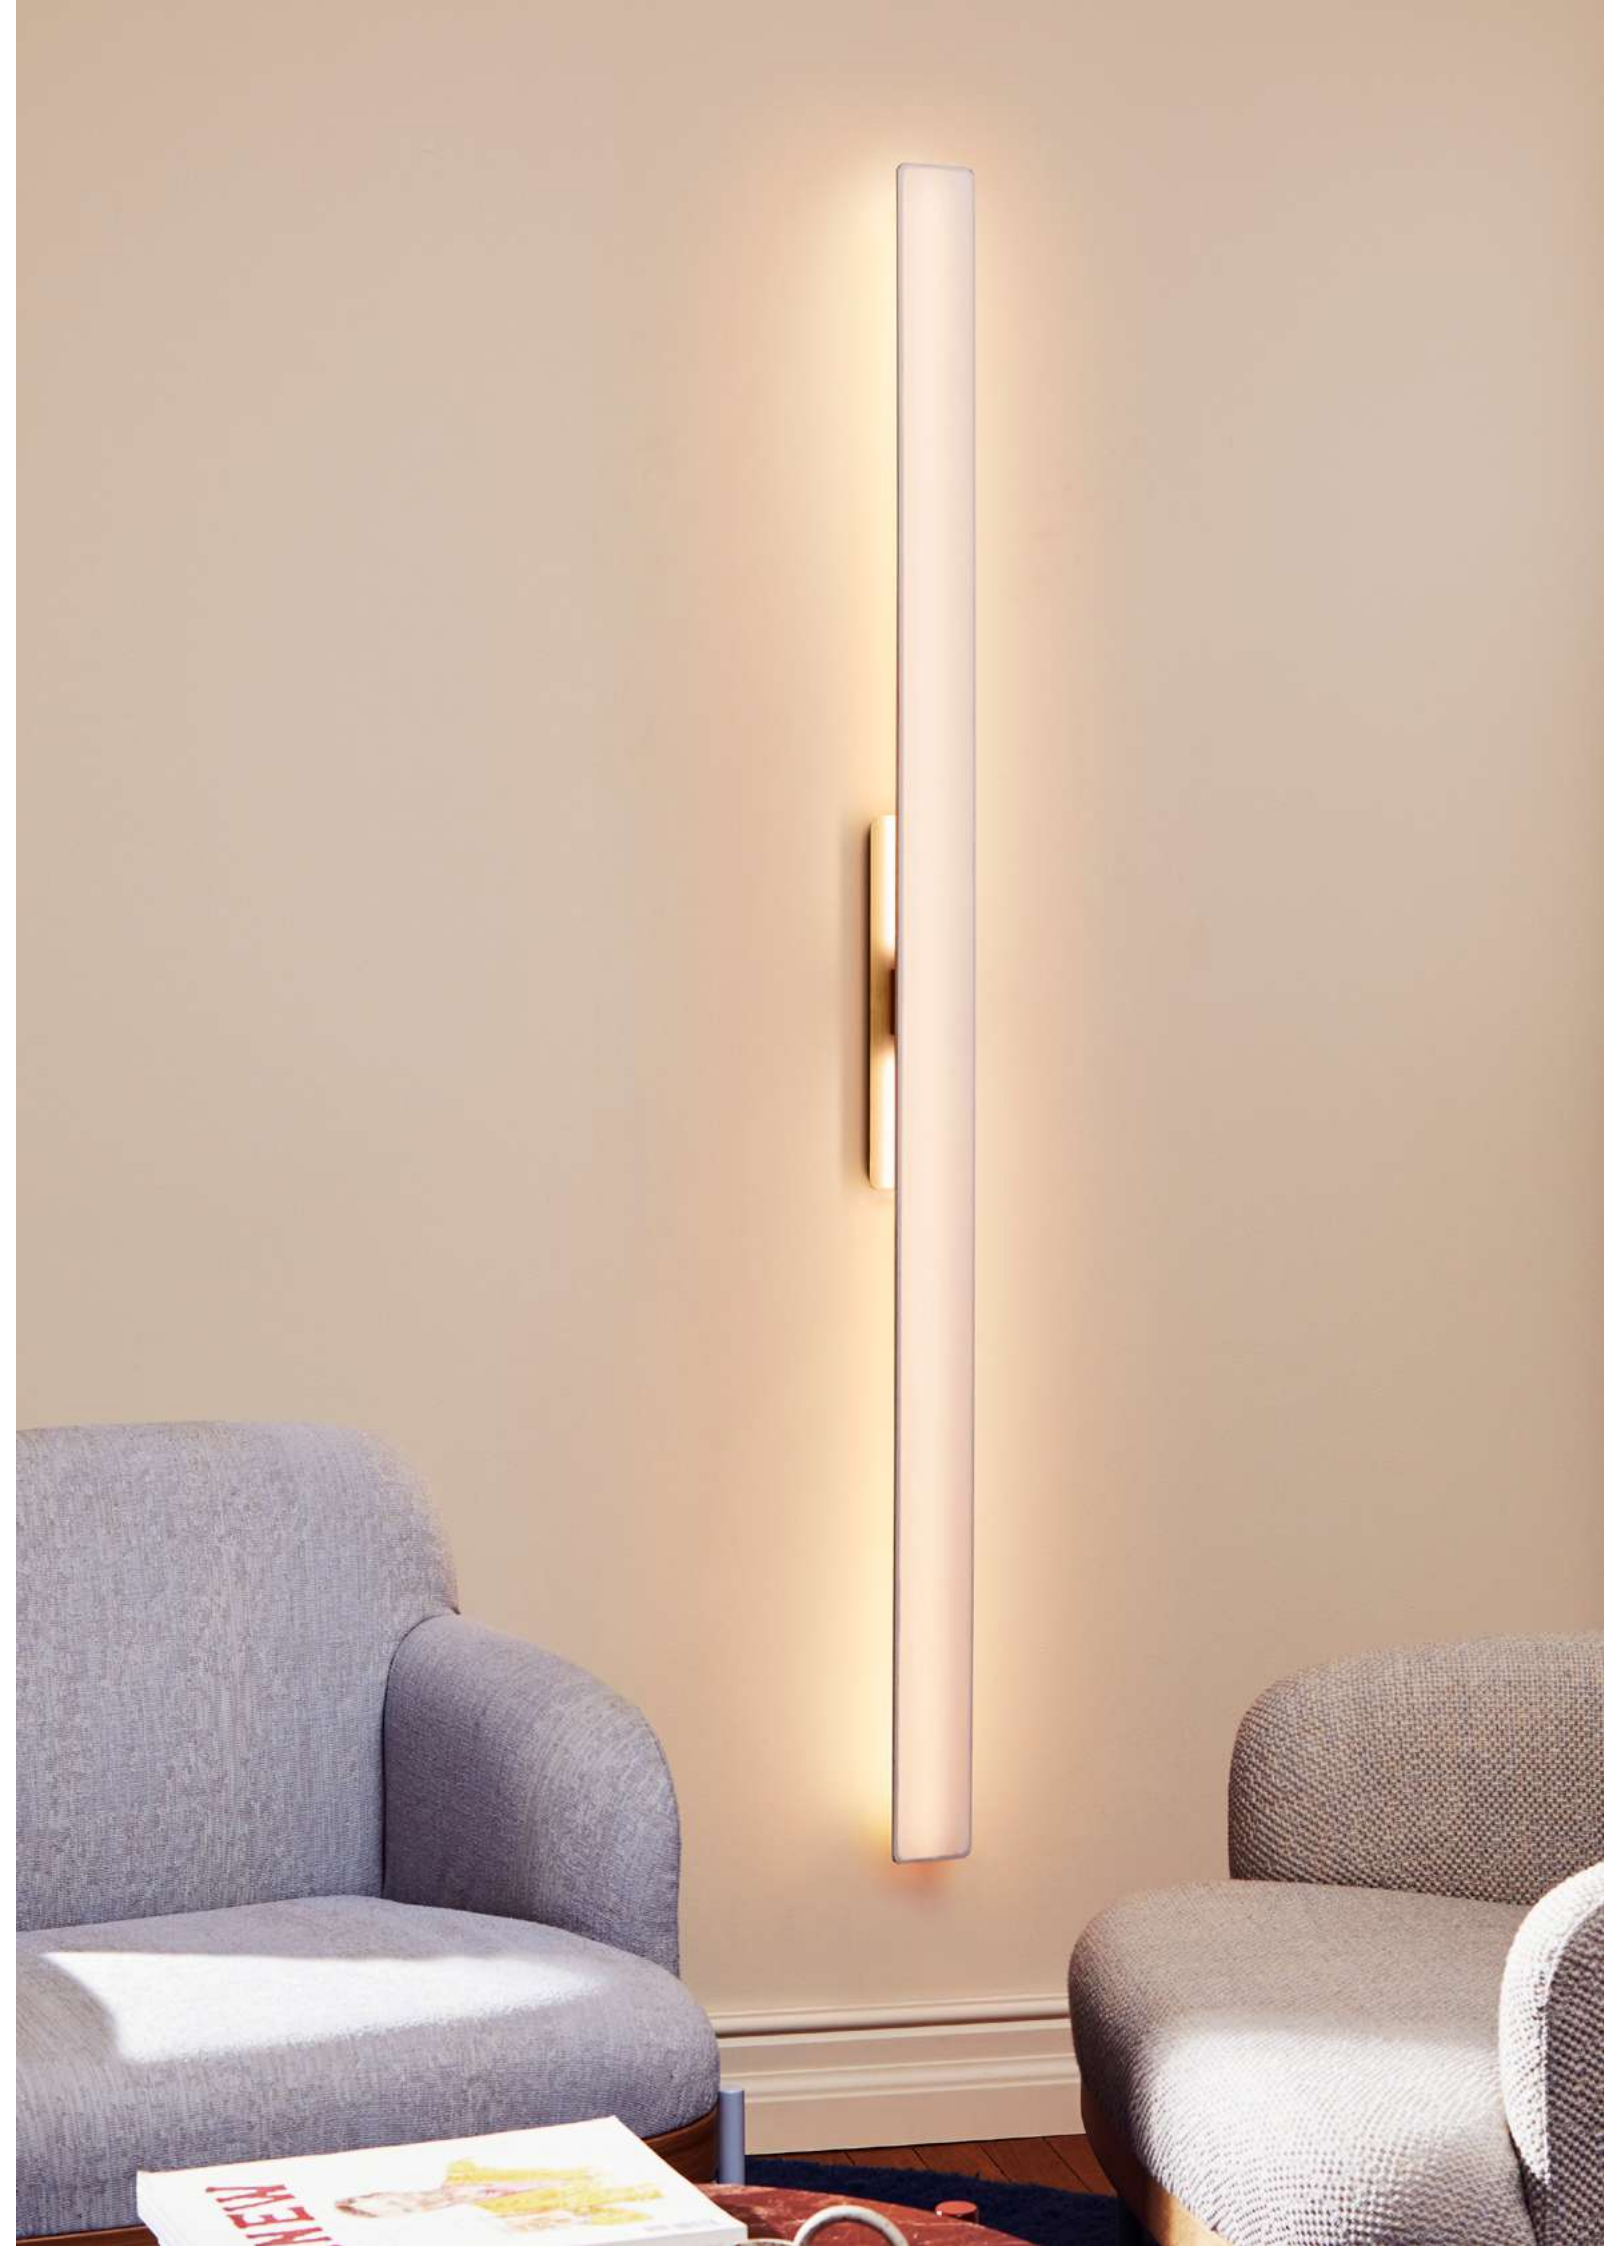

1. Satin golden nickel finish

2. White cotton

3. White Calacatta marble printed fabric

Light source

110V:

Wall lamp front 1 x 21W Strip LED, 2600 Lm; back 1 x 21W Strip LED, 2600 Lm; 2700 K

Suspension lamp I.120 upper 1 x 17W Strip LED, 2000 Lm, lower 1 x 23W Strip LED, 2800 Lm; 2700 K

Suspension lamp I.170 upper 1 x 24W Strip LED, 3000 Lm; lower 1 x 33W Strip LED, 4000 Lm; 2700 K

Picture 1 x 12W Strip LED; 1500 Lm; 2700 K

Suspension lamp - 1-10V dimmable - phase cut dimming system available on request

Picture, wall lamp - 1-10V dimmable