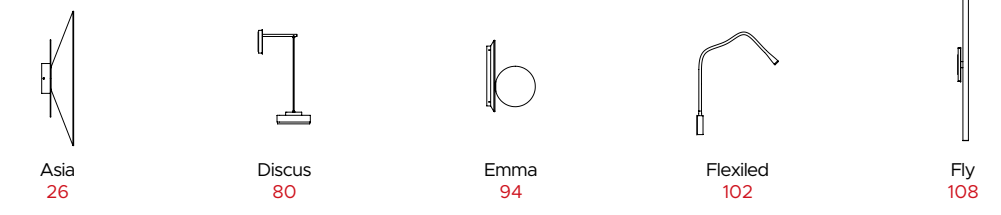

Suspension lamp

Wall lamp

Reading lamp

Ceiling lamp

Floor lamp

Table lamp

Battery lamp