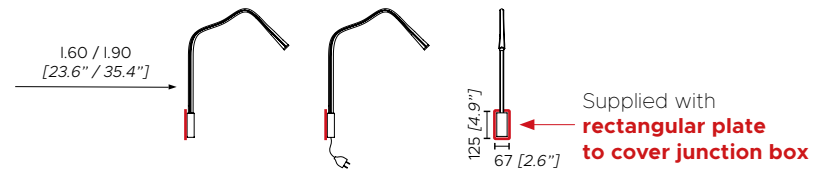

1. Matt black silk lacquered base (floor lamp)
2. Satin bronze base (wall lamp)
3. Satin nickel base (wall lamp)
4. Braided steel mesh (wall lamp)
5. Ivory leather
6. Dark brown leather
7. Black leather

Light source

110V:

Wall lamp 1 x 3W LED module; 400 Lm; 2700 K
Floor lamp 1 x 7W LED module; 800 Lm; 2700 K

Floor lamp - dimmable with foot control