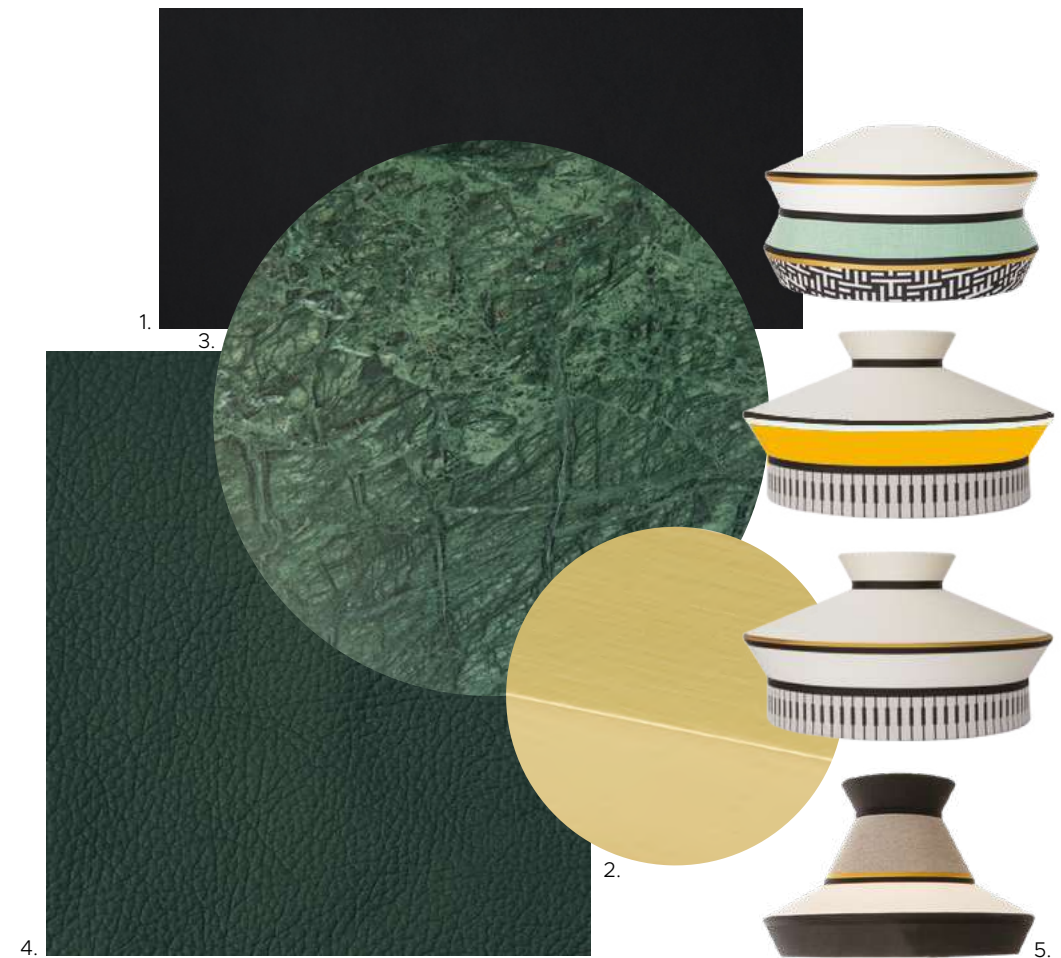

1. Matt black silk lacquered frame
2. Satin brass ring
3. Green Guatemala marble
4. Green leather

5. **Floor lamp shade:** Antigua, Guadeloupe, Martinique

Light source
110V:
1 x 14W E26 Dimmable LED

Dimmable with foot control