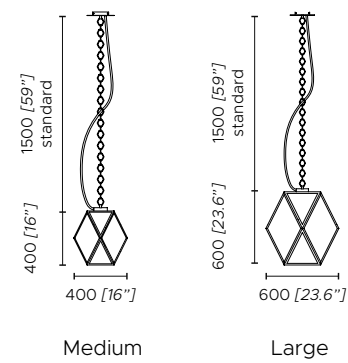

1. Matt white lacquered Marine Grade with cataphoresis treatment
2. Matt black lacquered Marine Grade with cataphoresis treatment
3. White/black braided leather handle
4. Satin acrylic diffuser

Light source
110V:
Suspension - wired version 1 x 10W E26 LED
Battery version 1 x 3W LED module; 430 Lm; 3000 K

Wired version: compatible with remote control systems when dimmable LED bulbs are used
IP68 outdoor connector

Battery operated: IP65