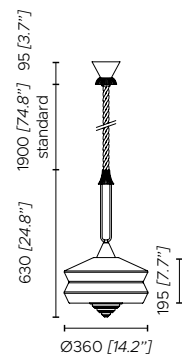

CALYPSO SUSPENSION

Antigua