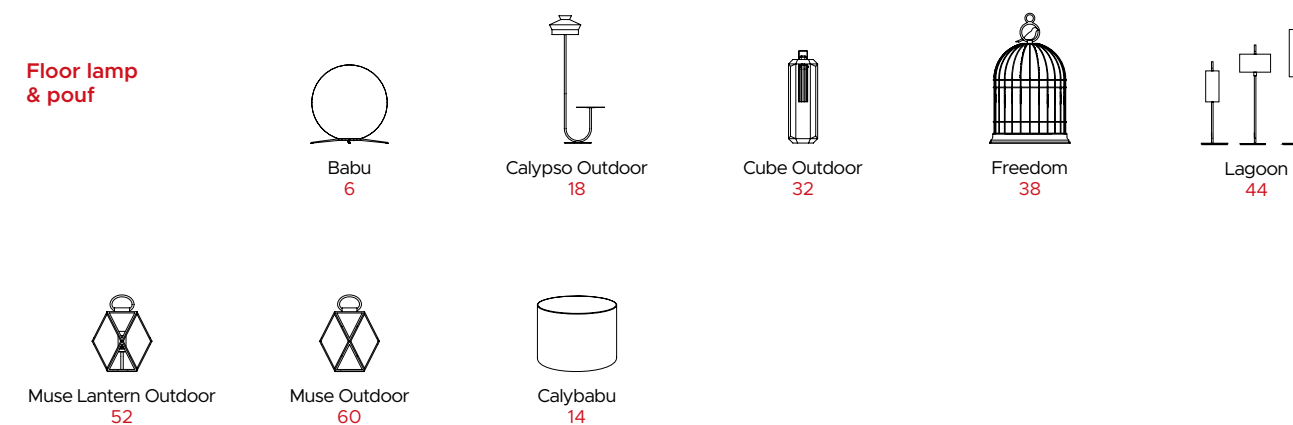

M

52 **MUSE LANTERN OUTDOOR** suspension, wired, battery
60 **MUSE OUTDOOR** suspension, wired, battery

T

68 **TENEBRA** wired, battery

Suspension lamp

Floor lamp & pouf

Table lamp

Battery lamp