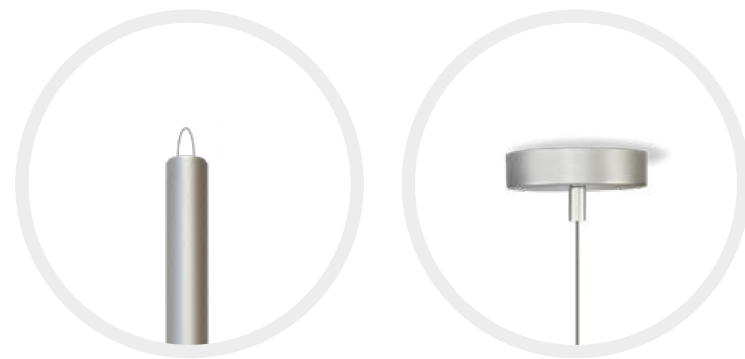

Battery operated: IP65

Wired

Battery

Tenebra

Jan Van Lierde

Suspension

**BATTERY OPERATED
VERSION, WITHOUT CANOPY**

**WIRED VERSION,
WITH CANOPY**