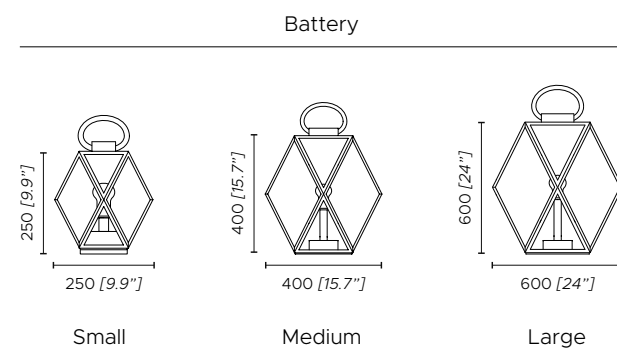

Small

Muse lantern outdoor

Tristan Auer

- 1. Bronze lacquered Marine Grade with cataphoresis treatment
- 2. Brown braided leather handle
- 3. Amber acrylic diffuser

Light source
 110V:
Suspension - wired version 1 x 10W E26 LED
Battery version 1 x 3W LED module; 430 Lm; 3000 K