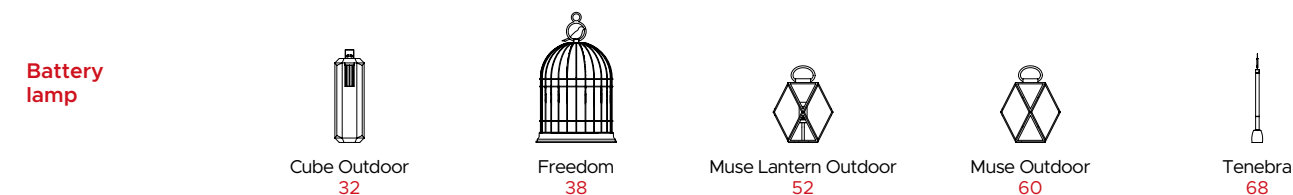

M

52 **MUSE LANTERN OUTDOOR** suspension, wired, battery
60 **MUSE OUTDOOR** suspension, wired, battery

T

68 **TENEBRA** wired, battery

Suspension lamp

Floor lamp & pouf

Table lamp

Battery lamp