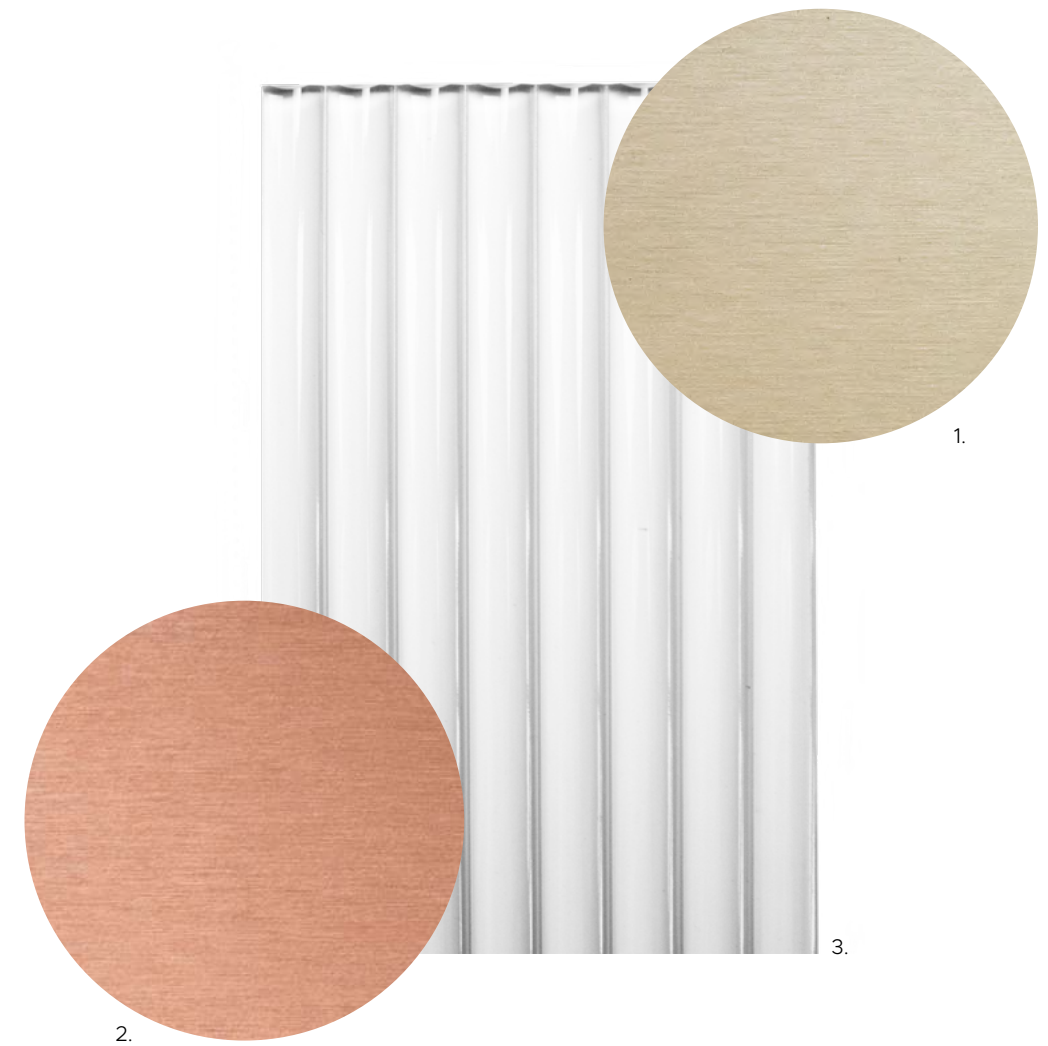

1. Satin golden nickel finish
2. Satin copper finish
3. Ribbed plexiglass diffuser

① Other finishes available on demand

Light source
110V:
Small wall lamp 1 x 13.5W Custom LED; 1250 Lm; 2700 K
Medium wall lamp 1 x 27W Custom LED; 2500 Lm; 2700 K

1-10V dimmable