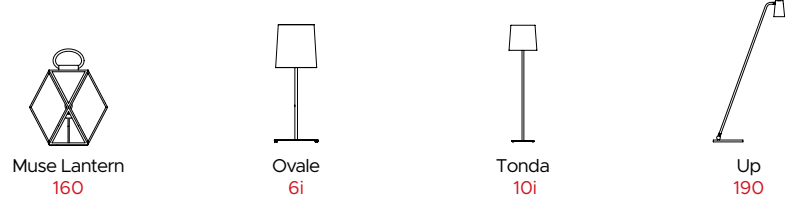

Audrey 36   Calypso 58   Cube 76   Flexiled 102   Mikado 148

Muse Lantern 160   Ovale 6i   Tonda 10i   Up 190

Table lamp