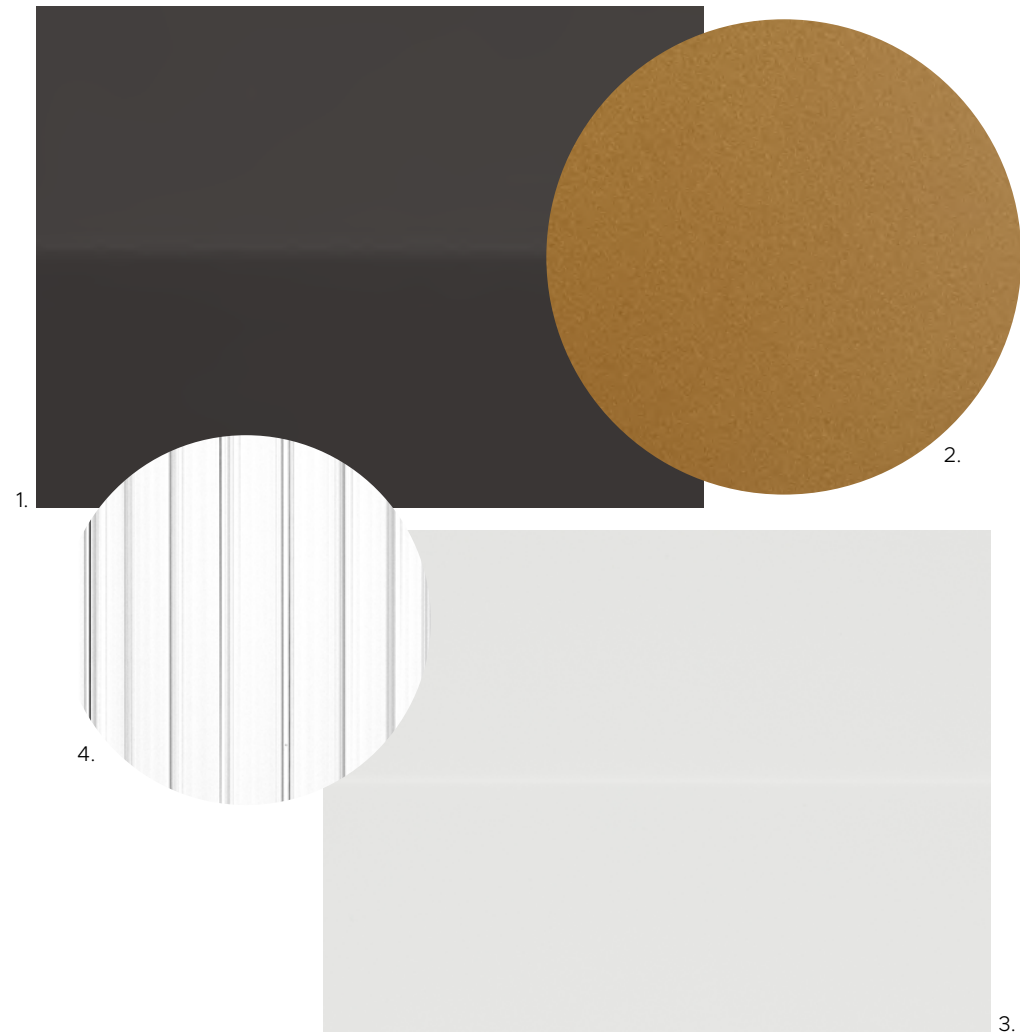

1. Outside: dark bronze
2. Inside: gold lacquered, Marine Grade with cataphoresis treatment

3. Matt white lacquered, Marine Grade with cataphoresis treatment
4. Striped plexiglass diffuser

Light source

110V:

Wired version 1 x 10W E26 LED

Battery version 1 x 4W LED module; 400 Lm; 2700 K

Wired version: compatible with remote control systems when dimmable LED bulbs are used
IP68 outdoor connector

Battery operated: IP65