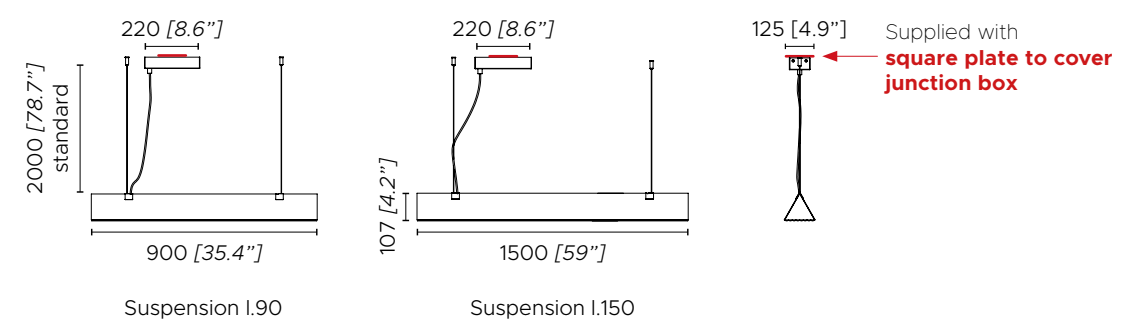

Light source

110V:

Small suspension lamp 1 x 40W Custom LED; 3750 Lm; 2700 K

Large suspension lamp 1 x 67.5W Custom LED; 6250 Lm; 2700 K

1-10V dimmable - phase cut dimming system available on request