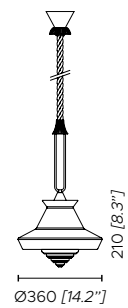

Guadeloupe