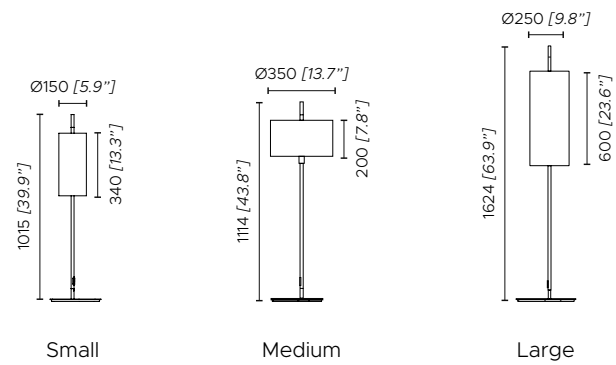

1. Matt black lacquered
2. Copper lacquered

3. Noimea Goyave shade (Pierre Frey)
4. Dominica Caraibes shade (Pierre Frey)
5. Bayamo Mimosa shade (Pierre Frey)

Light source

110V:
1 x 9W E26 T8 Tubular LED
IP68 outdoor connector

Compatible with remote control systems when dimmable LED bulbs are used

*Customization available to affix to floor on demand