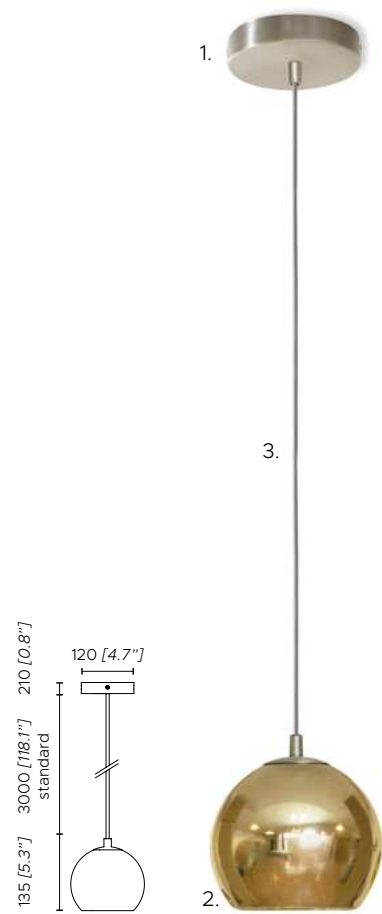

1. Satin golden nickel finish
2. Polished bronze glass with gold painted inside
3. Sand color fabric cable

(i) Other colors available on demand

Light source

110V:
1 x 5W LED module; 550 Lm; 2700 K

(i) Other compositions available on demand