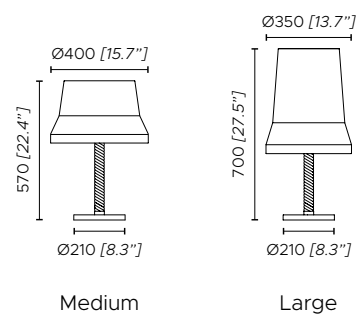

1. Glossy black lacquered base
2. Stem in black braided silk rope
3. White cotton shade
4. Sand color bouclé
5. Mustard color velvet trim
6. Orange color velvet trim
7. Aviation blue color velvet trim
8. Black color velvet trim

Light source
110V:
Table lamp 1 x 13W E26 LED
Floor - Suspension lamp 3 x 14W E26 LED

Table lamp - dimmer switch on the cable available on demand, compatible with dimmable LED light bulbs only
Suspension lamp - compatible with remote control systems when dimmable LED bulbs are used