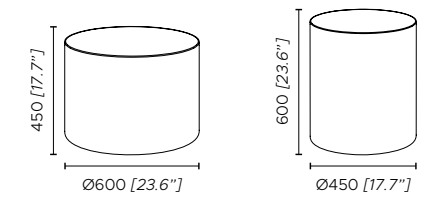

IP68 outdoor connector

3D PRINT TEXTILE & TRIBAL

Calybabu

Massimiliano Raggi

1. Pattern H
 2. Pattern I
 3. Pattern L

4. Pattern M
 5. Pattern N

Calypso outdoor

Servomuto