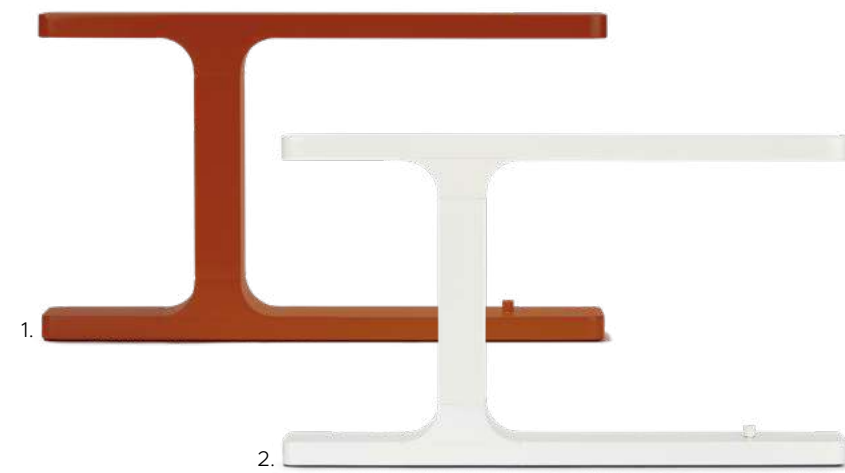

1. Dark orange lacquered finish
2. Pearl white lacquered finish

(i) Other colors available on demand

Light source

110V:
2 x 4W Strip LED; 880 Lm; 2700 K

Adjustable light (180°), three positions: left, right and central - Switch on the base