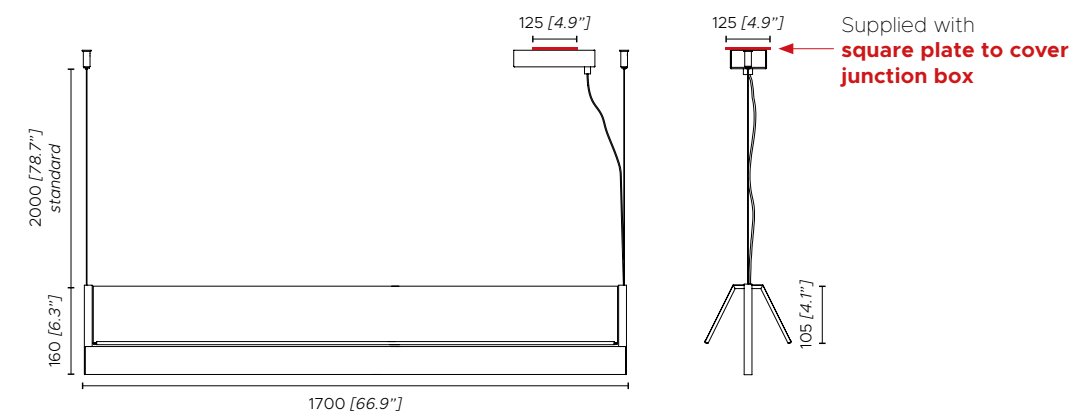

Light source

110V:

Wall lamp 1 x 3W LED module; 400 Lm; 2700 K
Floor lamp 1 x 7W LED module; 800 Lm; 2700 K

Floor lamp - dimmable with foot control

Supplied with
rectangular plate
to cover junction box

DOUBLE EMISSION: DIRECT AND INDIRECT LIGHT