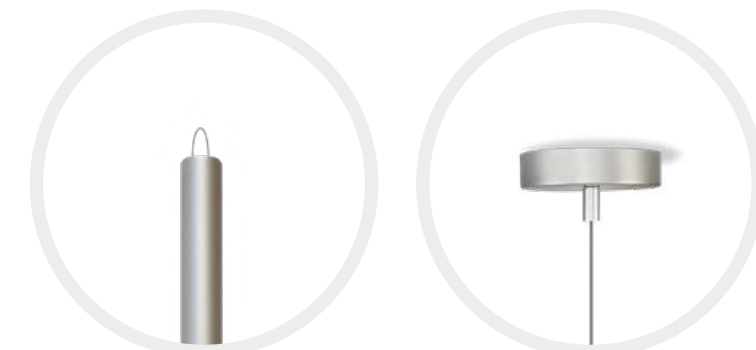

**BATTERY OPERATED
VERSION, WITHOUT CANOPY**

**WIRED VERSION,
WITH CANOPY**

1. Silver lacquered
2. Rose gold lacquered
3. Matt black lacquered

Light source

110V:
1 x 3W LED module; 500 Lm; 2700K
IP65

Battery - dimmable, command on lamp, three settings