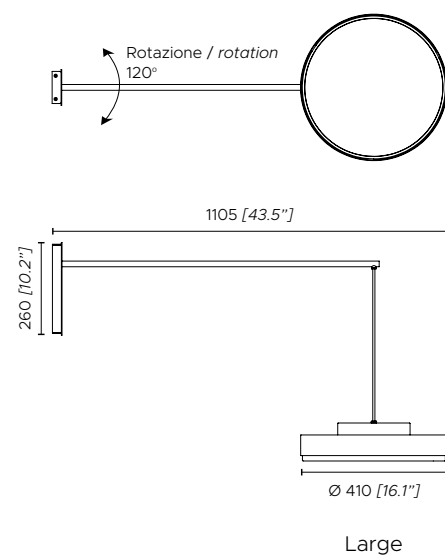

Large

1. Matt black silk lacquered
2. Matt white lacquered
3. Semi-polished brass finish
4. Opal white acrylic diffuser

Light source

110V:

Small suspension - small wall - small ceiling lamp 1 x 14.3W LED module; 2450 Lm; 2700 K
Large suspension - large wall - large ceiling lamp 1 x 36W LED module; 6300 Lm; 2700 K

1-10V dimmable - phase cut dimming system available on request