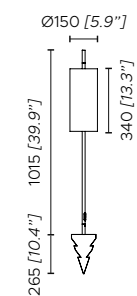

Small

Muse lantern outdoor

Tristan Auer

- 1. Bronze lacquered Marine Grade with cataphoresis treatment
- 2. Brown braided leather handle
- 3. Amber acrylic diffuser

Light source
 110V:
Suspension - wired version 1 x 10W E26 LED
Battery version 1 x 3W LED module; 430 Lm; 3000 K