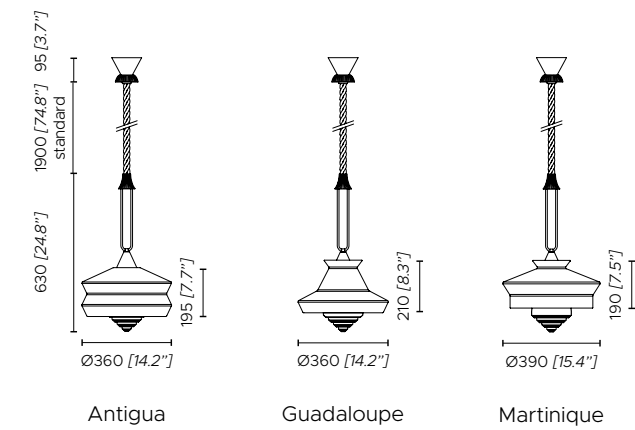

1. Satin brass frame
2. Moss green braided silk rope
3. **Suspension shade:** Antigua, Guadeloupe, Martinique
4. Transparent glass diffuser

Light source
110V:
1 x 14W E26 LED

Compatible with remote control systems when dimmable LED bulbs are used