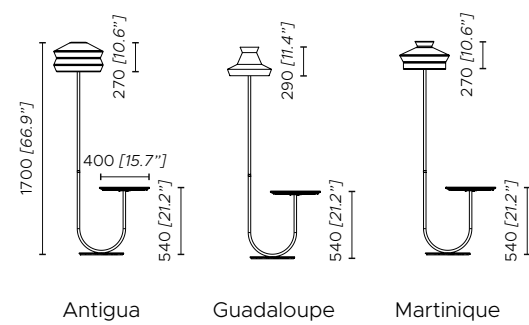

1. Matt black silk lacquered frame
2. Satin brass ring
3. Green Guatemala marble
4. Green leather

5. **Floor lamp shade:** Antigua, Guadeloupe, Martinique

Light source
110V:
1 x 14W E26 Dimmable LED

Dimmable with foot control