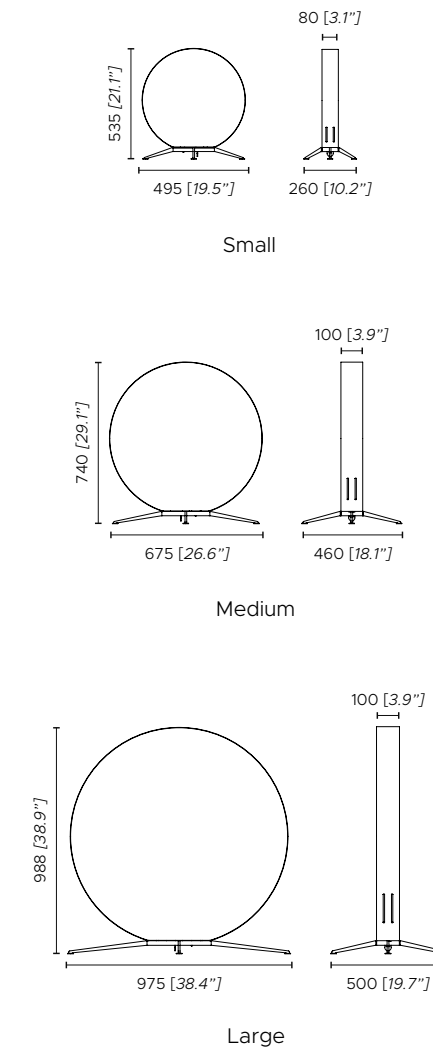

1. Champagne lacquered steel, Marine Grade with cataphoresis treatment

2. 3D digital Textile printing on fabric
3. 3D digital Tribal printing on fabric

4. Mustard color velvet trim for outdoor use
5. Orange color velvet trim for outdoor use
6. Aviation blue color velvet trim for outdoor use

i 3D digital printing fabric customizable fabric on demand

Light source

110V:
Small 1 x 17W Strip LED; 1820 Lm; 3000 K
Medium 1 x 24W Strip LED; 2600 Lm; 3000 K
Large 1 x 34 W Strip LED; 3640 Lm; 3000 K

IP68 outdoor connector