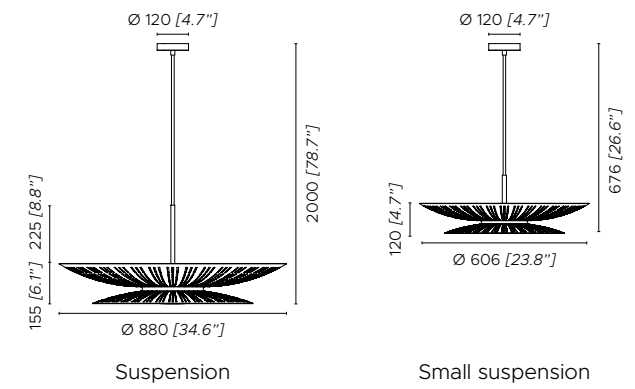

Emma 94 Mikado 148 Ongo 164 Ovale 6i Tonda 10i Up 190

Battery lamp

G+T battery 120 Ongo 164 Tenebra 184

Air
Adam Tihany

WHAT'S AIR?

The new eco-friendly AIR suspension light, conceived by the renowned **Adam Tihany**