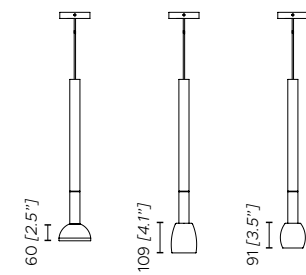

Battery operated: IP65

Wired

Battery

Tenebra

Jan Van Lierde

Suspension

**BATTERY OPERATED
VERSION, WITHOUT CANOPY**

**WIRED VERSION,
WITH CANOPY**