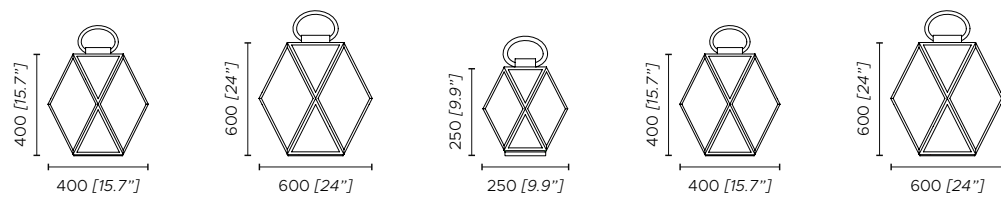

Wired

Battery