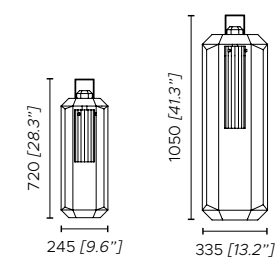

Wired

Battery

Small

Large

Small

Large