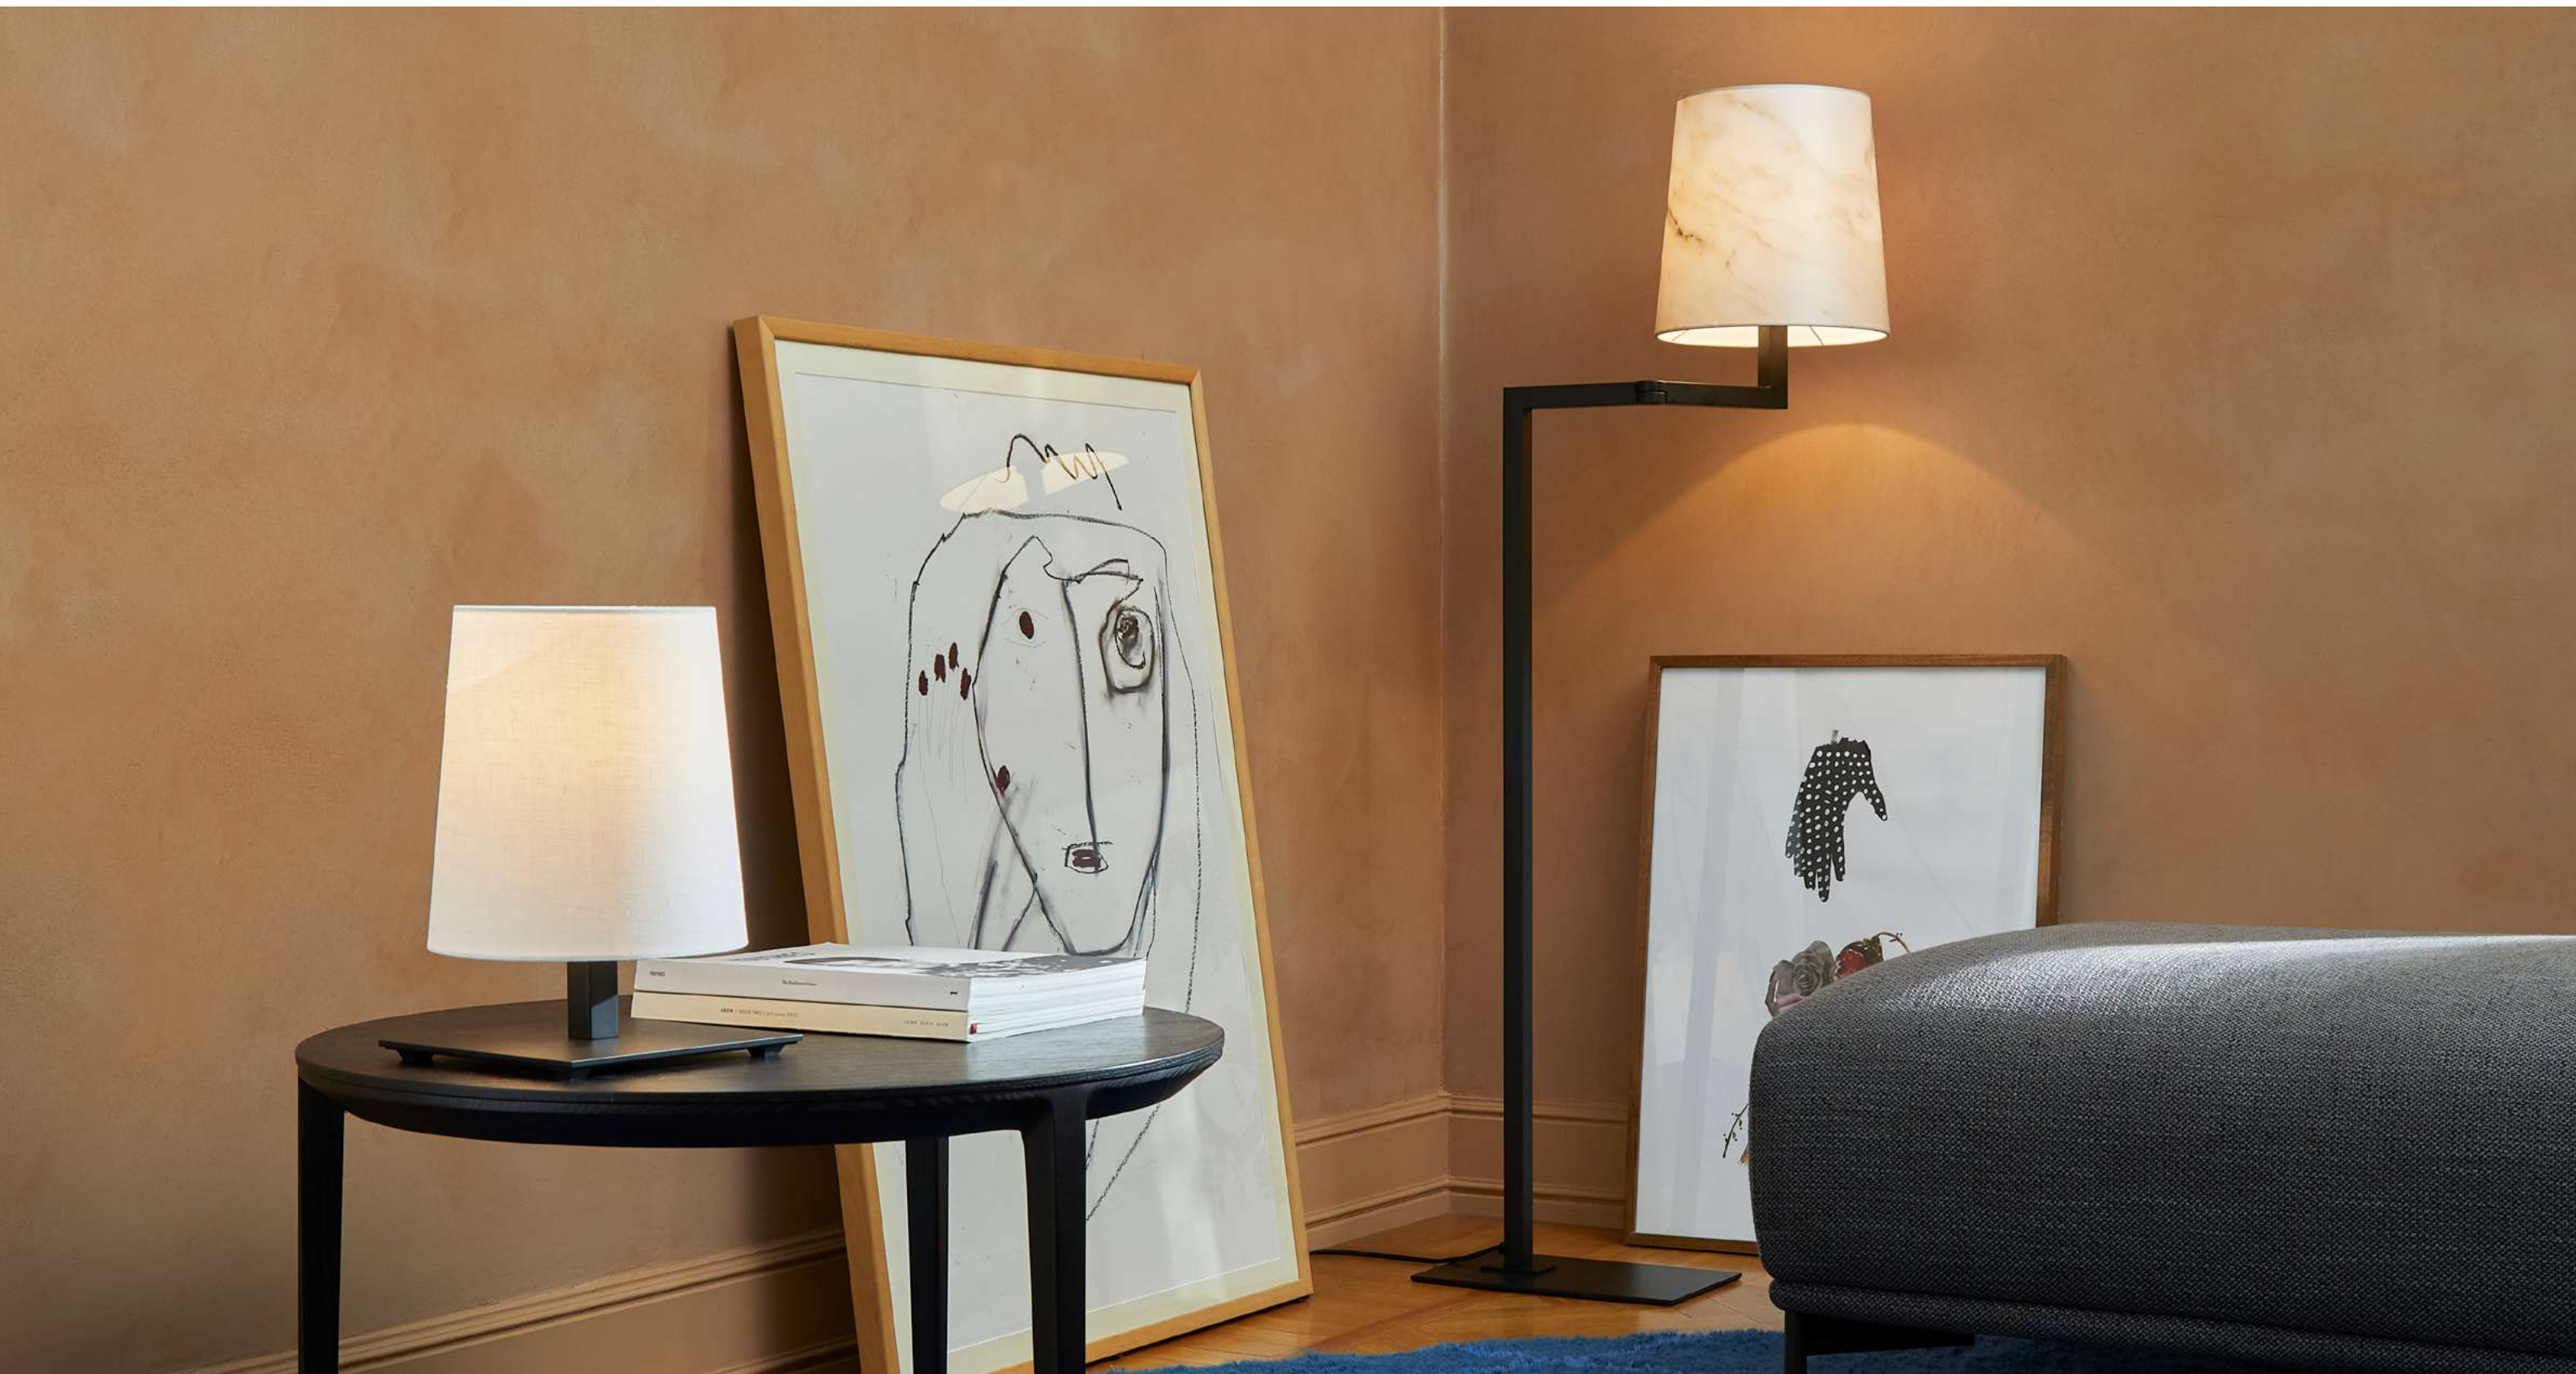

Wall

Wall led

Frame

1.

2.

- 1. Matt light satin bronze
- 2. Matt black silk lacquered

Shade

1.