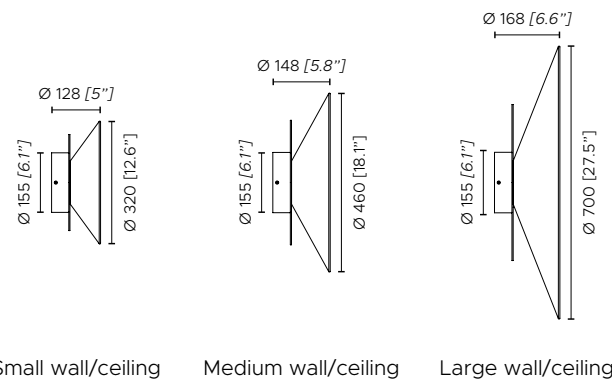

Suspension, wall, ceiling lamp - 1-10V dimmable - phase cut dimming system available on request
 Table lamp - dimmable, push switch on base

DOUBLE-SIDED SHADE,
**ANTHRACITE
& WHITE
COTTON**

Audrey
Massimiliano Raggi