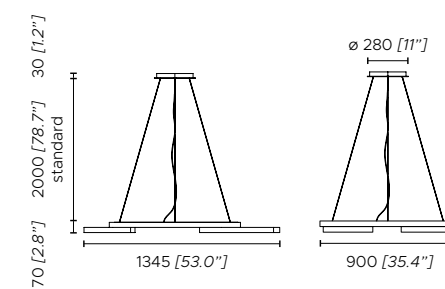

Light source

110V:
1 x 15W Panel LED + 1 x 25W Panel LED; 1430 Lm + 2270 Lm; 3000 K

1-10V dimmable - phase cut dimming system available on request