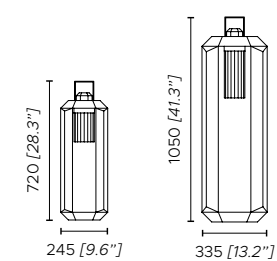

Wired

Battery

Small

Large

Small

Large