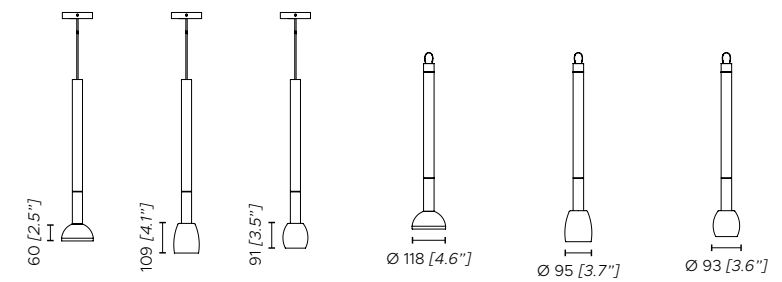

Battery operated version accessories (not included)

- "A" ACCESSORIES (not included)**
1 x steel cable l. 78.7" + 1 x design hook

- "B" ACCESSORIES (not included)**
1 x tie rod + 2 x screw lock + 1 x steel cable l.
393.7" + 6 x griplock