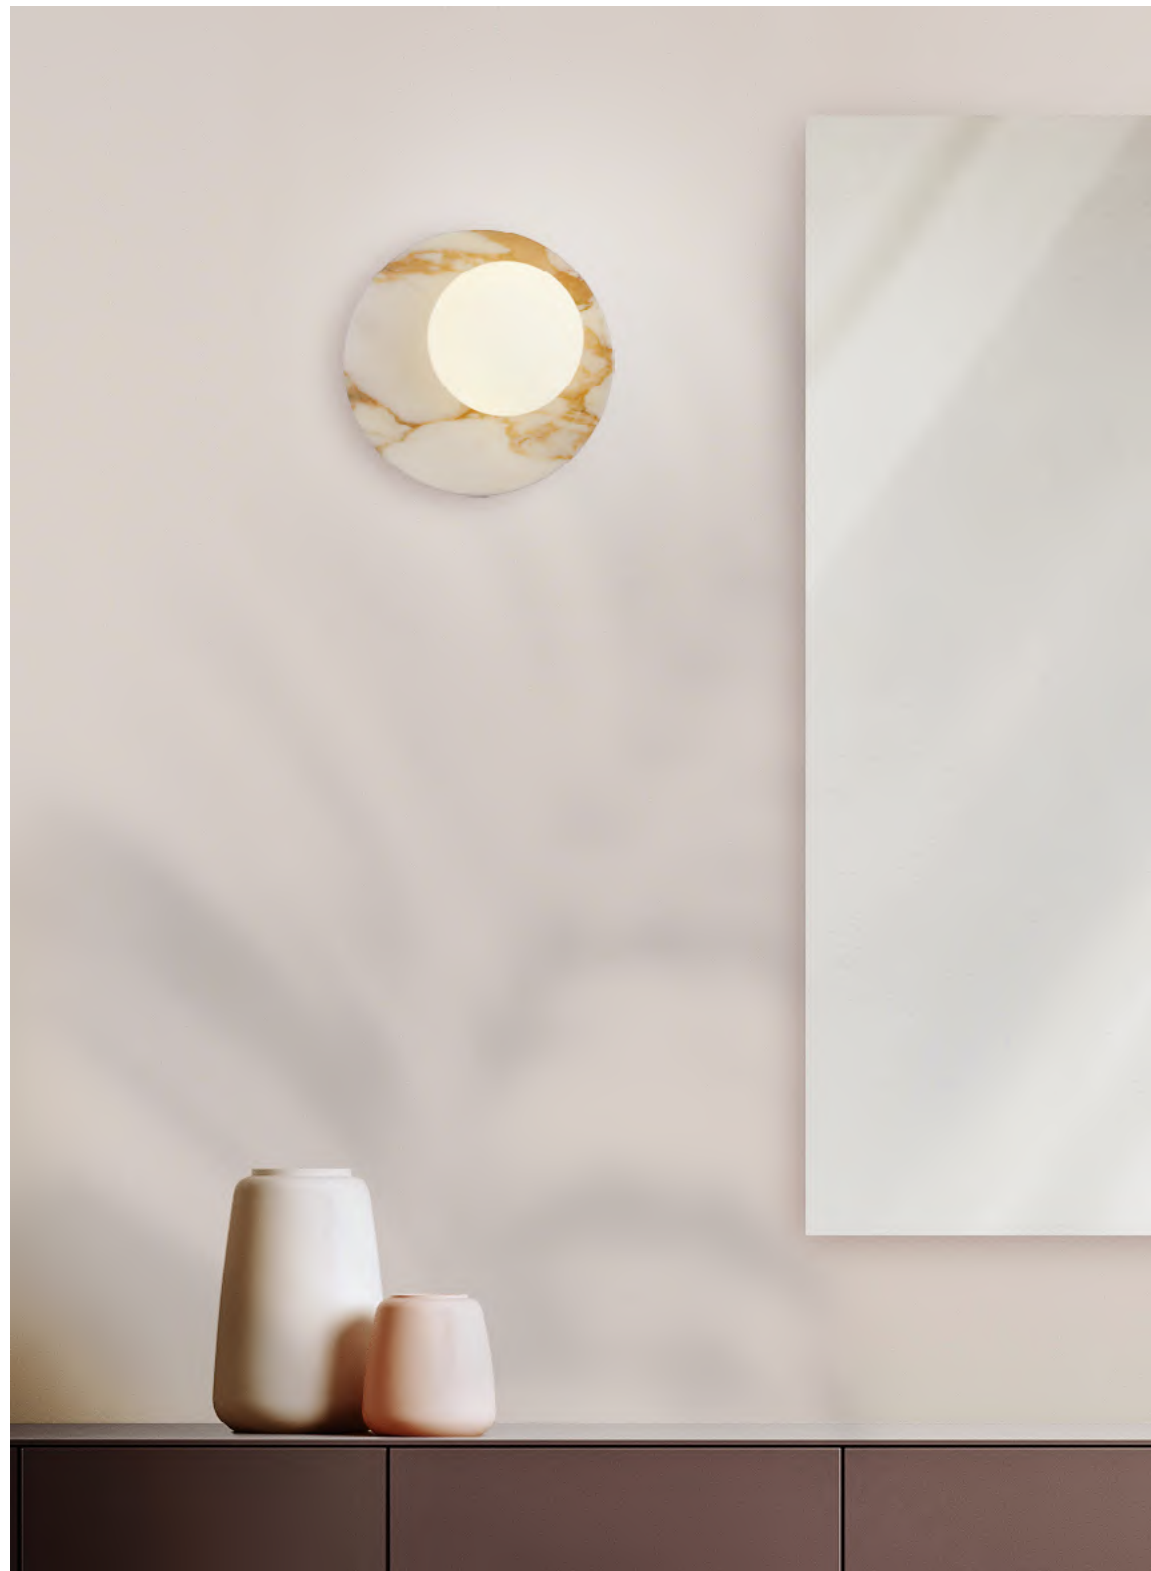

Flexiled

King & Roselli

- 1. Matt black silk lacquered base (floor lamp)
- 2. Satin bronze base (wall lamp)
- 3. Satin nickel base (wall lamp)
- 4. Braided steel mesh (wall lamp)
- 5. Ivory leather
- 6. Dark brown leather
- 7. Black leather