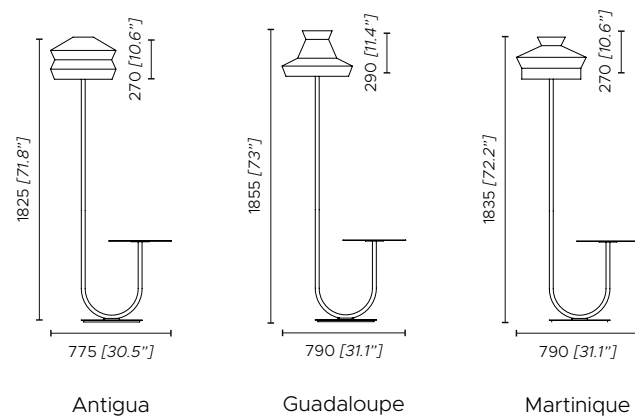

Fl+Table

1. Matt black lacquered
2. Reseda green lacquered
3. **Floor shade:** Antigua, Guadeloupe, Martinique

Light source
110V:
1 x 9W E26 T8 Tubular LED
IP68 outdoor connector

Compatible with remote control systems when dimmable LED bulbs are used