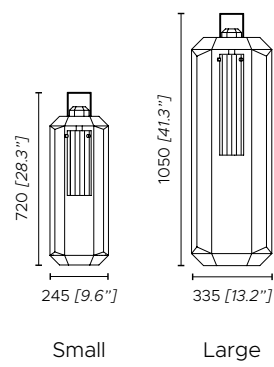

1. Satin bronze frame
2. Gold lacquered inside
3. Striped plexiglass diffuser

Light source
110V:
1 x 14W E26 Dimmable LED
Dimmable with foot control