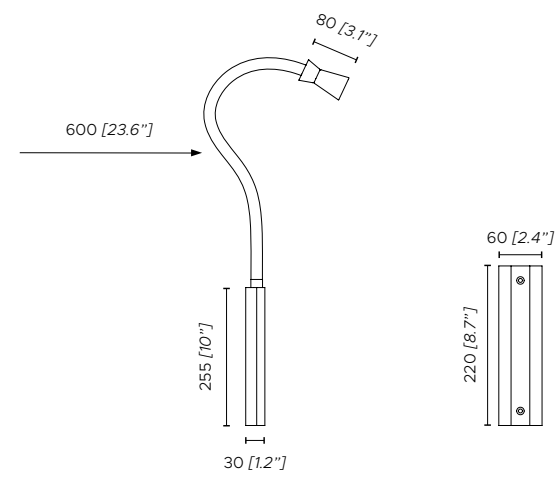

BATTERY OPERATED VERSION

WALL FIXING ACCESSORY

Dimmable: 3 steps (100 - 70 - 30%)