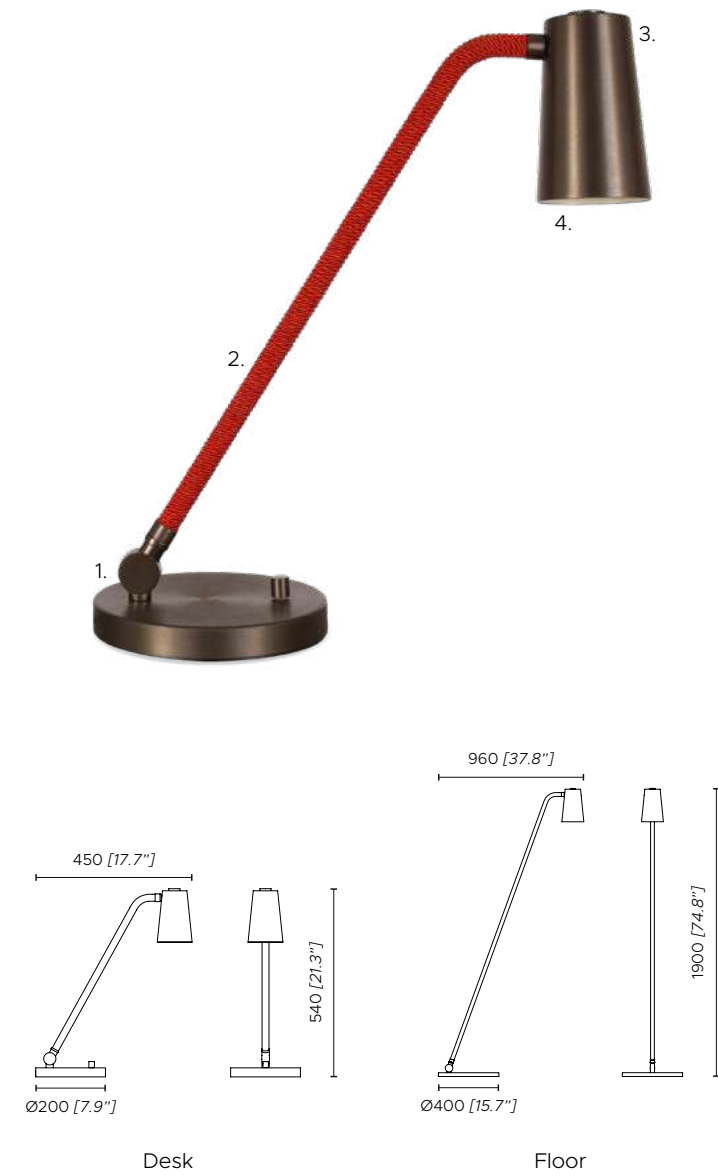

1. Brushed bronze-nickel finish

2. Dark orange silk rope

3. Outside diffuser: brushed bronze-nickel

4. Inside diffuser: polished cream

Light source

110V:

Wall lamp 1 x 5W E26 LED

Desk lamp 1 x 10W E26 LED

Floor lamp 1 x 14W E26 LED

Desk, wall lamp - rotary ON-OFF switch on the base

Floor lamp - Foot dimmer available on demand, compatible with dimmable LED light bulbs only