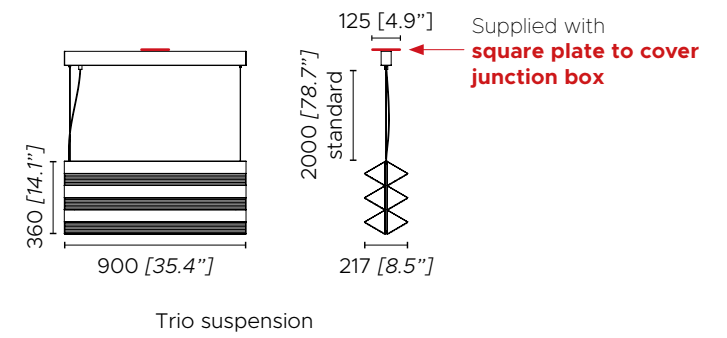

Light source
110V:
Trio suspension lamp 6 x 40W Custom LED; 22500 Lm; 2700 K

1-10V dimmable - phase cut dimming system available on request