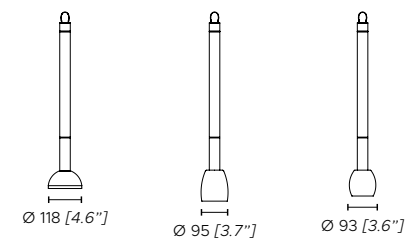

Battery operated: IP65

Wired

Battery

Tenebra

Jan Van Lierde

Suspension

**BATTERY OPERATED
VERSION, WITHOUT CANOPY**

**WIRED VERSION,
WITH CANOPY**