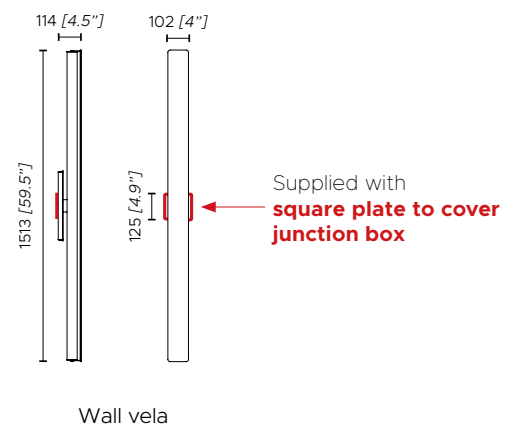

Light source

110V:

Wall lamp 1 x 3W LED module; 400 Lm; 2700 K
Floor lamp 1 x 7W LED module; 800 Lm; 2700 K

Floor lamp - dimmable with foot control

Supplied with
rectangular plate
to cover junction box

DOUBLE EMISSION: DIRECT AND INDIRECT LIGHT