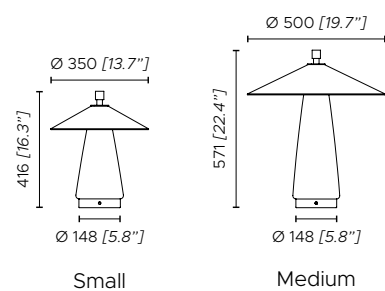

1. Satin golden nickel finish
2. Brushed bronze-nickel finish
3. Transparent glass
4. White cotton shade (inside and outside)
5. Anthracite cotton shade (table - suspension: outside; wall - ceiling: inside) and white cotton shade (table - suspension: inside; wall - ceiling: outside)
6. Opal white glass diffuser

Light source

110V:
Small table lamp: 1 x 13W Strip LED; 1500 Lm; 2700 K
Medium table lamp: 1 x 20W Strip LED; 2300 Lm; 2700 K
Small wall - small ceiling lamp: 1 x 32W COB LED; 2800 Lm; 2700 K
Medium suspension - medium wall - medium ceiling lamp: 1 x 37W COB LED; 3500 Lm; 2700 K
Large suspension - large wall - large ceiling lamp: 1 x 40W COB LED; 4500 Lm; 2700 K

Suspension, wall, ceiling lamp - 1-10V dimmable - phase cut dimming system available on request
Table lamp - dimmable, push switch on base