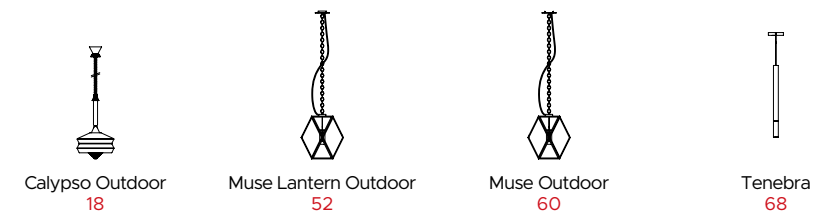

M

52 **MUSE LANTERN OUTDOOR** suspension, wired, battery
60 **MUSE OUTDOOR** suspension, wired, battery

T

68 **TENEBRA** wired, battery

Suspension lamp

Floor lamp & pouf

Table lamp

Battery lamp