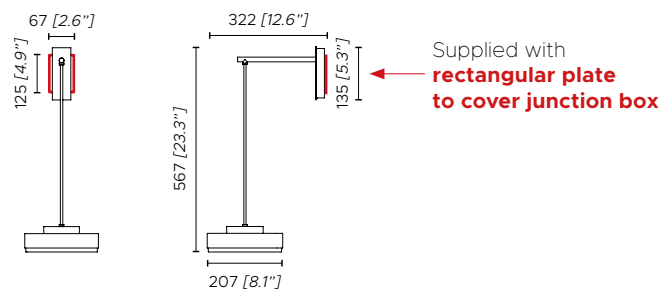

Small suspension - small wall - small ceiling lamp 1 x 14.3W LED module; 2450 Lm; 2700 K
Large suspension - large wall - large ceiling lamp 1 x 36W LED module; 6300 Lm; 2700 K

1-10V dimmable - phase cut dimming system available on request