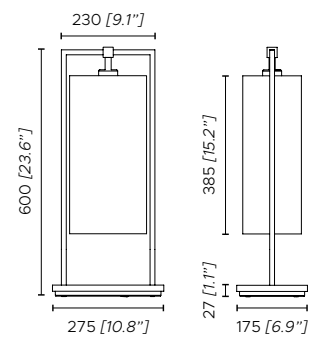

Light source

110V:
1 x 13W E26 LED

Dimmer switch on the cable available on demand, compatible with dimmable LED light bulbs only