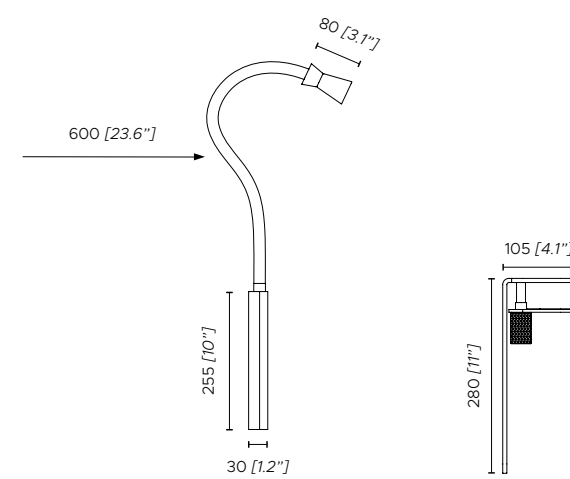

Light source
 110V:
 1 x 3W LED module; 500 Lm; 3000 K

Wall, battery - three levels control (100 - 70 - 30%) on the head

BATTERY OPERATED VERSION

TABLE FIXING ACCESSORY

Dimmable: 3 steps (100 - 70 - 30%)

BATTERY OPERATED VERSION