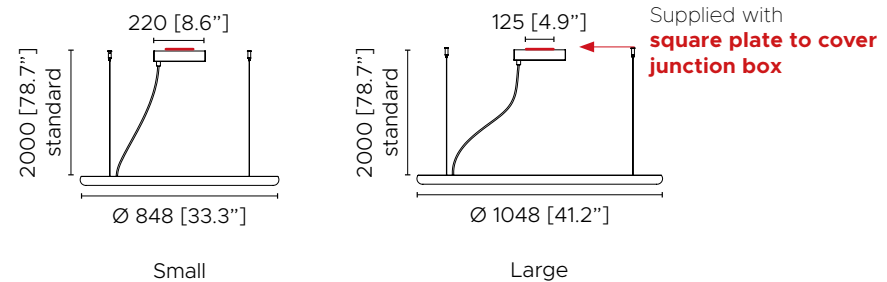

PRINTED MARBLE EFFECT ON FABRIC

1. Black stained wooden ring
2. White cotton diffuser
3. White Calacatta marble printed fabric diffuser
4. Vienna straw diffuser

Light source

110V:
Small 1 x 35W Panel LED; 3100 Lm; 3000 K
Large 1 x 43W Panel LED; 4100 Lm; 3000 K

1-10V dimmable - phase cut dimming system available on request