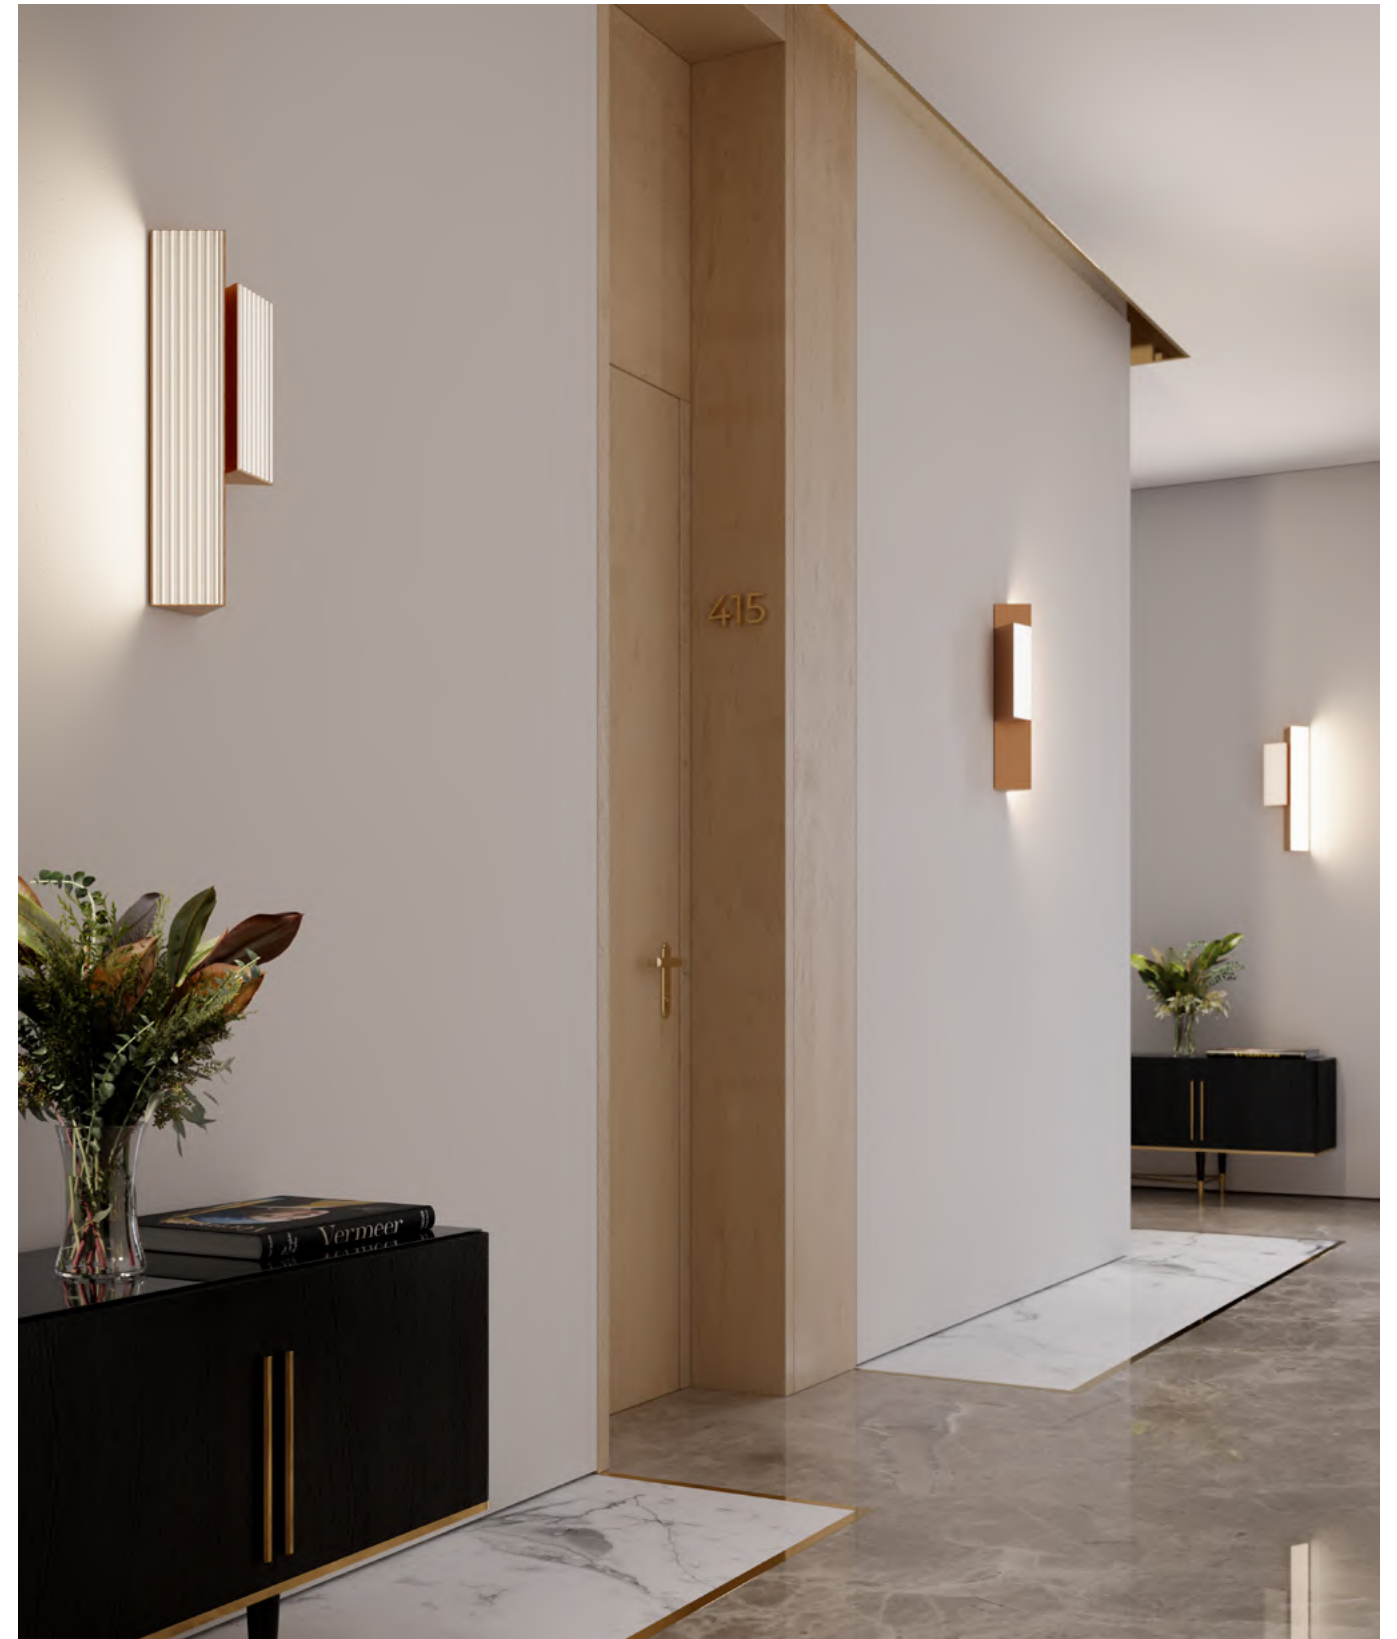

1-10V dimmable

Trio wall

Double wall

Light source

110V:

Double wall 1 x 13.5W Custom LED + 1 x 27W Custom LED; 3750 Lm; 2700 K

Trio wall 3 x 27W Custom LED; 7500 Lm; 2700 K

Double wall - 1-10V dimmable

Trio wall - 1-10V dimmable - phase cut dimming system available on request

Light source

110V:

Small suspension lamp 1 x 40W Custom LED; 3750 Lm; 2700 K

Large suspension lamp 1 x 67.5W Custom LED; 6250 Lm; 2700 K