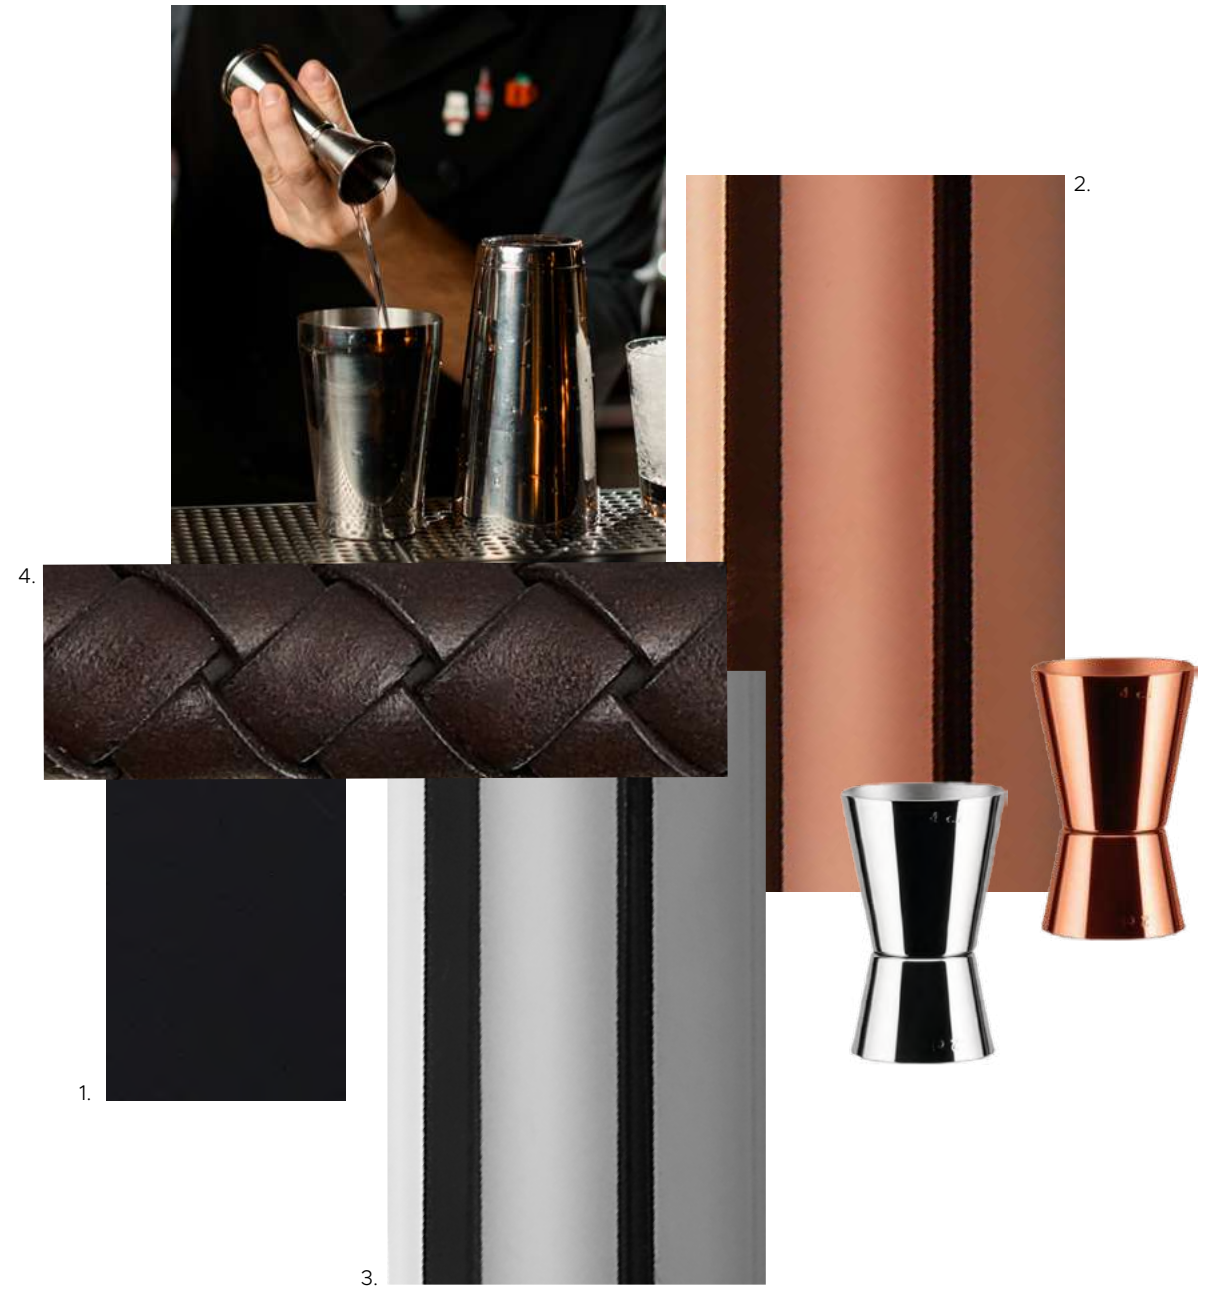

Picture, wall lamp - 1-10V dimmable

G+T

Jan Van Lierde

WIRED VERSION

USB port for charging electronic devices

- 1. Matt black silk lacquered (suspension - reading)
- 2. Polished copper bronze
- 3. Polished nickel
- 4. Dark brown braided leather (suspension - wall - battery operated)