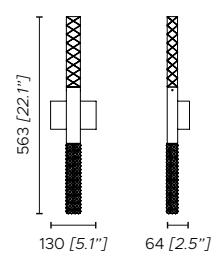

Wall solo/2

1. Satin brass

2. Transparent engraved crystal diffuser

3. Transparent prismatic crystal diffuser

Light source

110V:

Wall solo/2 lamp 2 x 4W LED module; 1120 Lm; 3000 K

1-10V dimmable