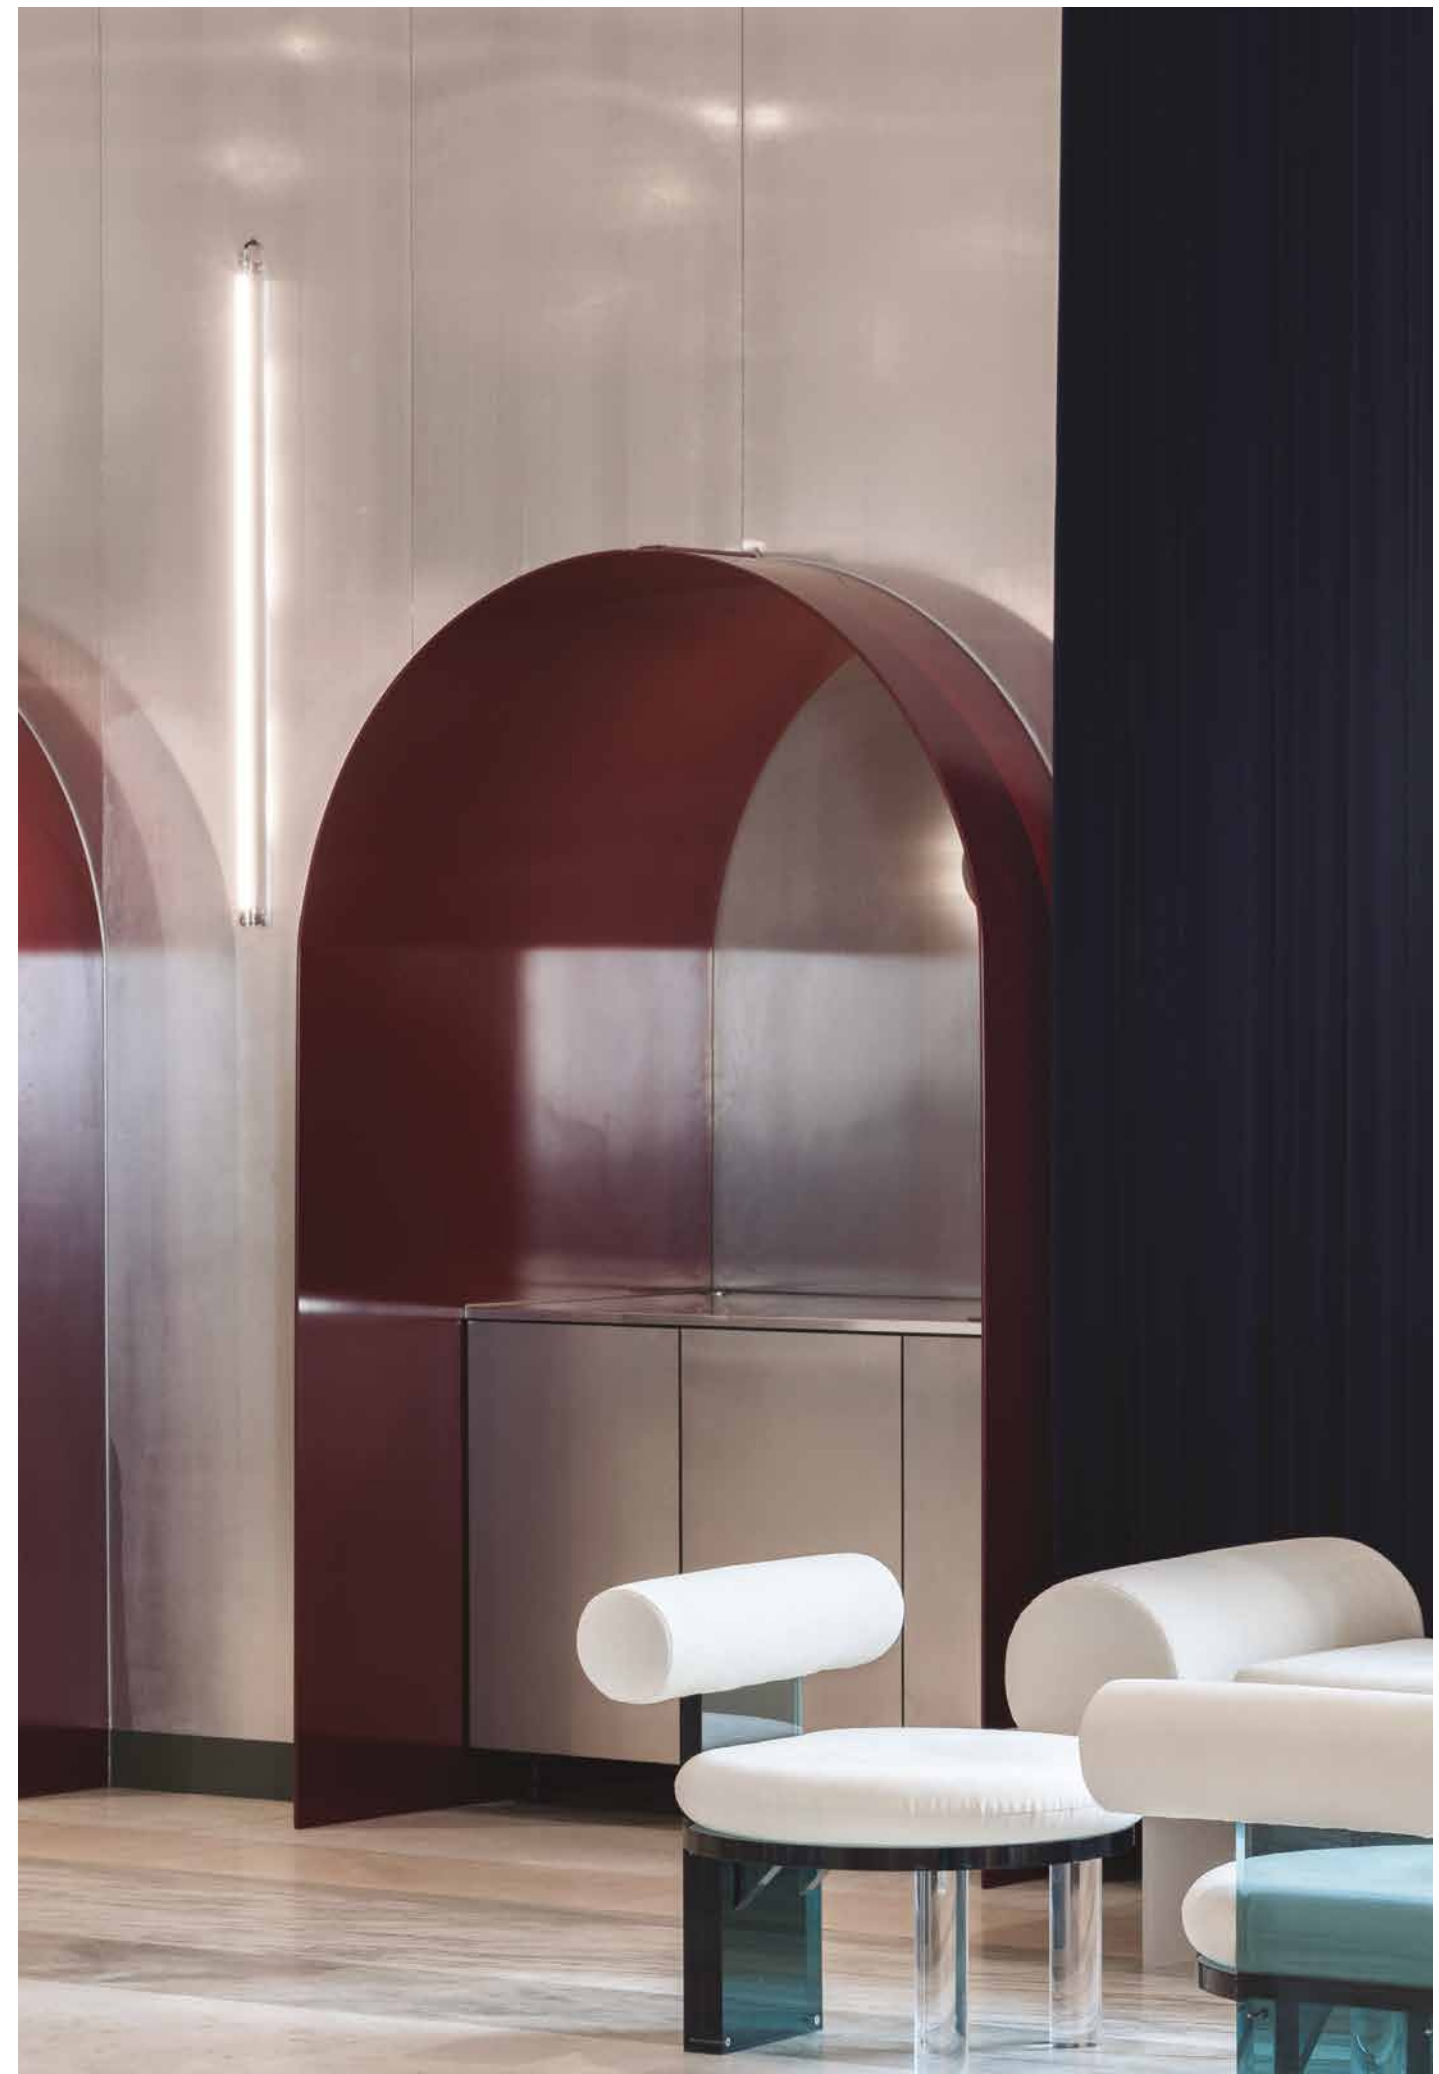

Wanda

Design U.T. EGOLUCE

Cobra studios design - HUGUES DELAUNAY & KENNY DECOMMER

Cobra studios design - HUGUES DELAUNAY & KENNY DECOMMER