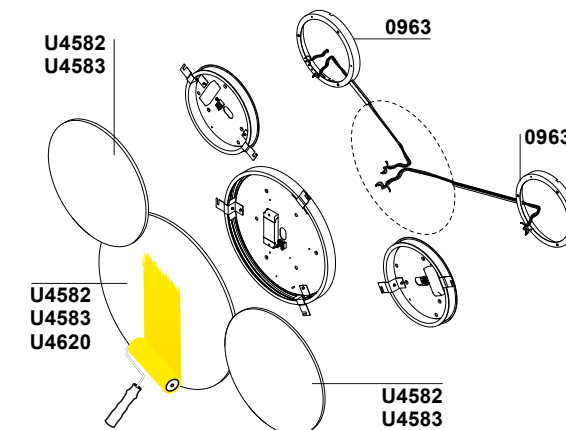

Example of single installation
Ejemplo de instalación individual

Example of multiple installation with spacers
Art.0963 can be used in multiple installations as long as it is positioned as a lamp on the wall.