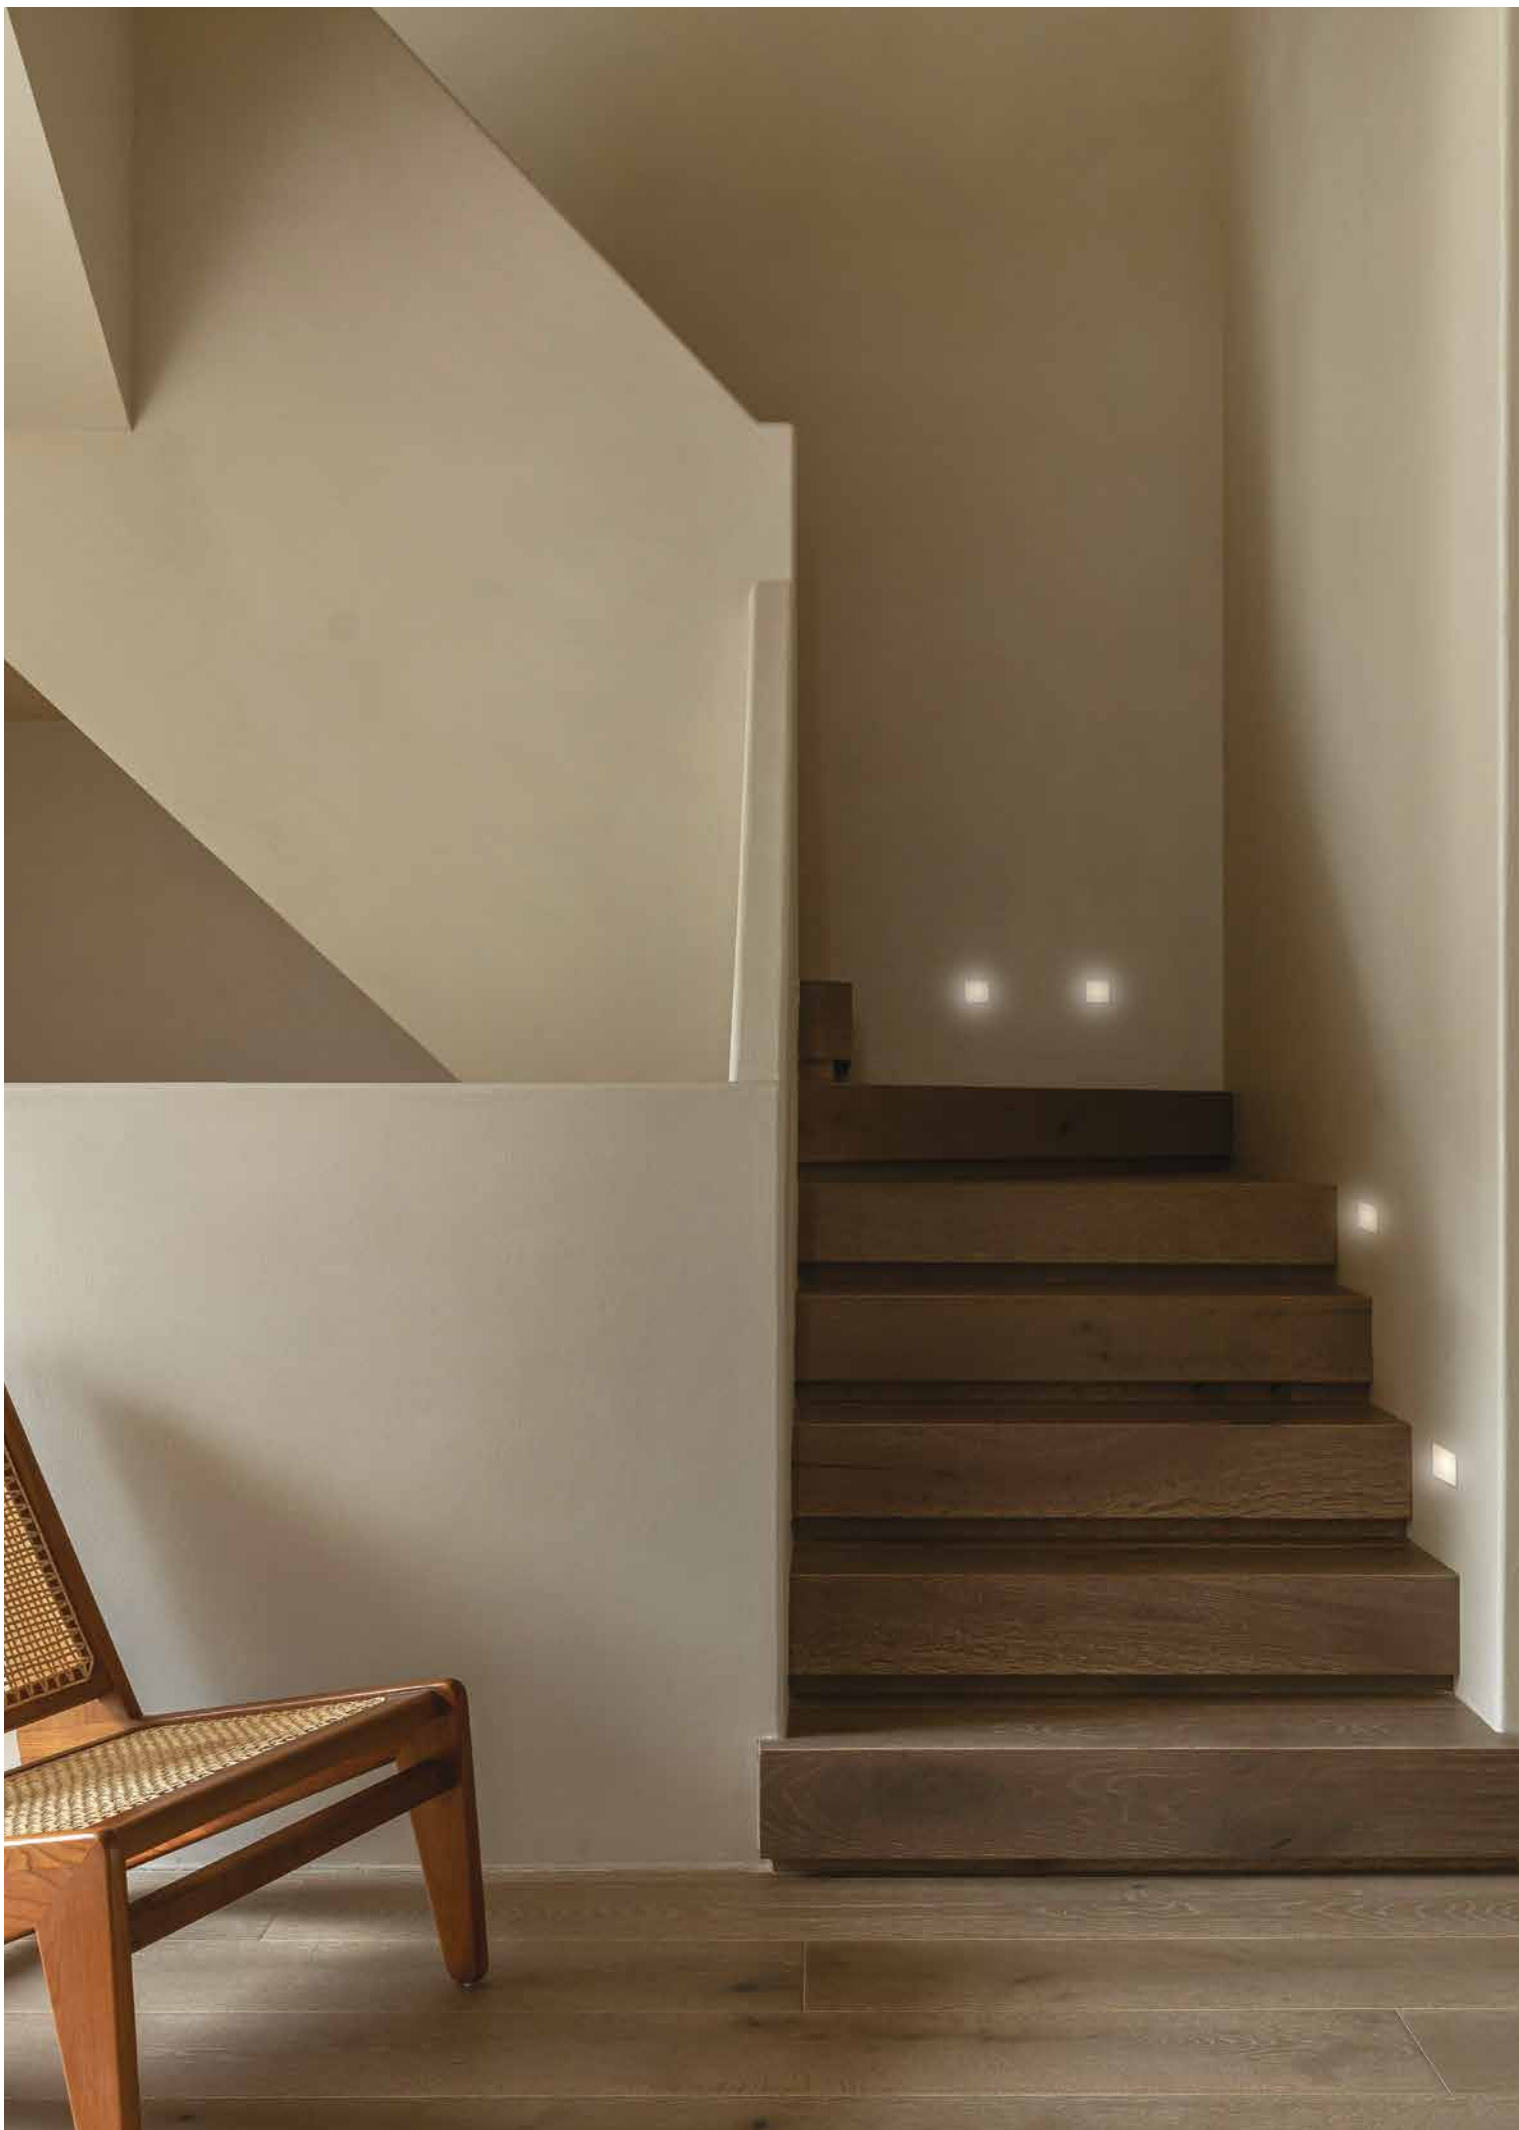

Only serial connection - *Solo conexión serie*

INDOOR

Ice

Design U.T. Ego luce

Recessed spotlight (IP44), frosted methacrylate diffuser. Heat sink included. Mounting with or without junction box.

Foco empotrable (IP44), difusor de metacrilato satinado. Disipador de calor incluido. Montaje con o sin caja de conexiones.