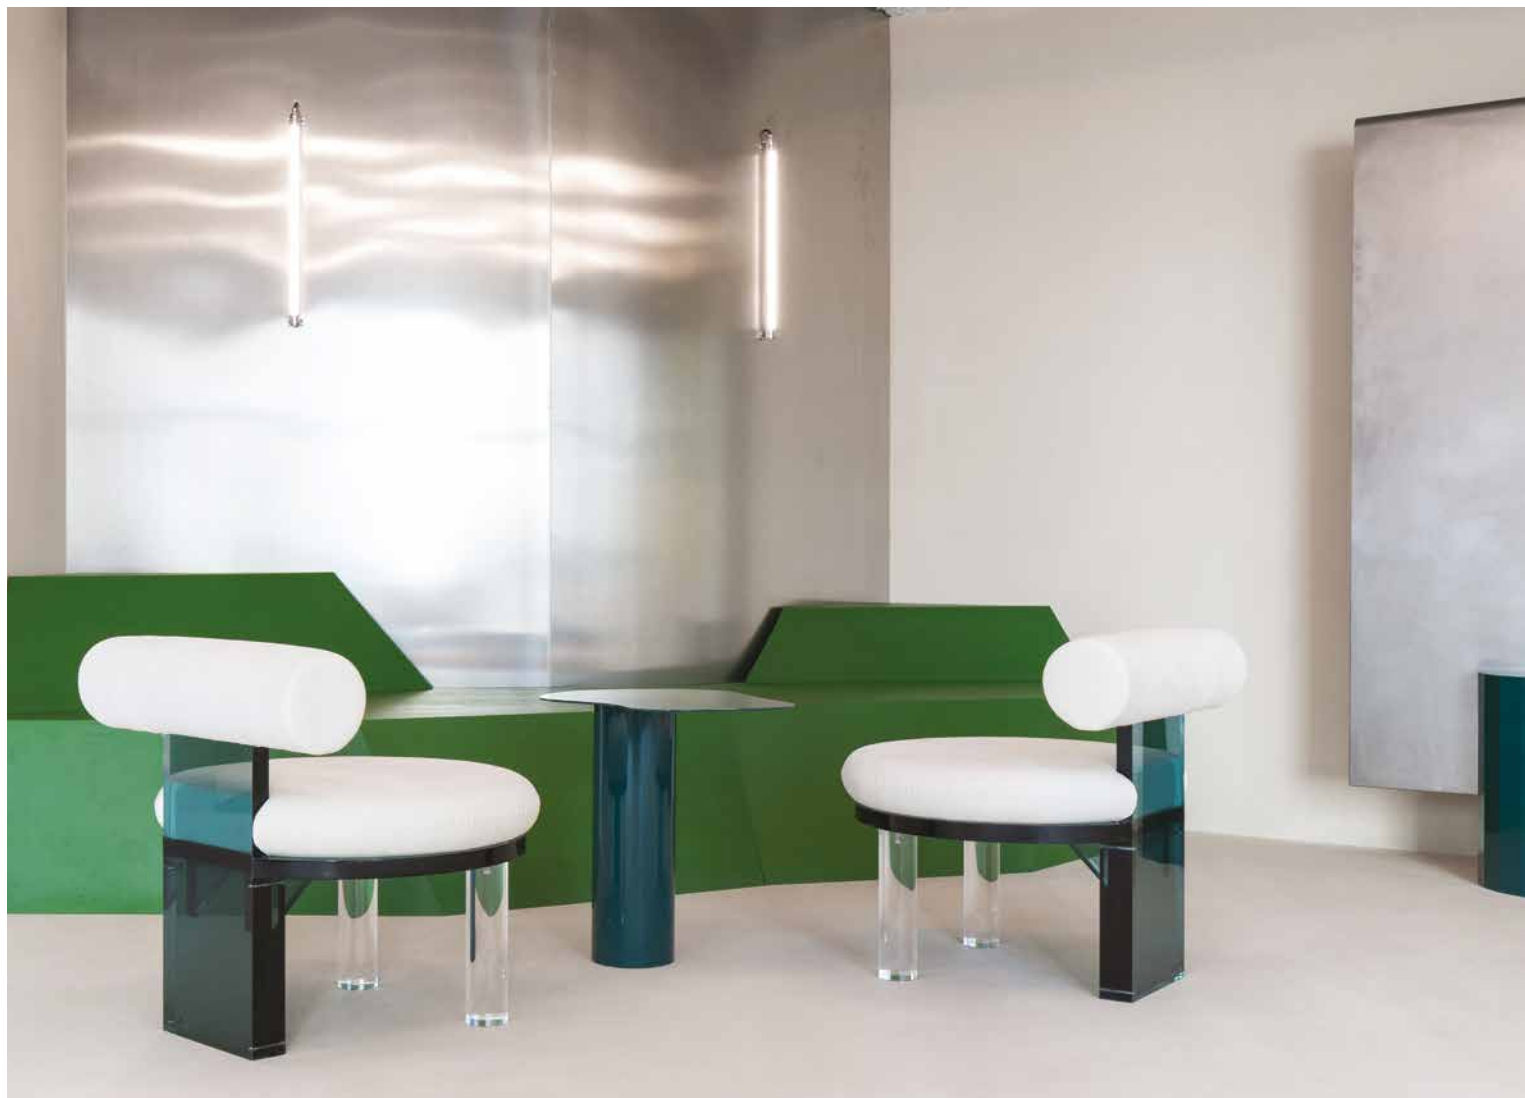

Wanda

Design U.T. EGOLUCE

Cobra studios design - HUGUES DELAUNAY & KENNY DECOMMER

Cobra studios design - HUGUES DELAUNAY & KENNY DECOMMER