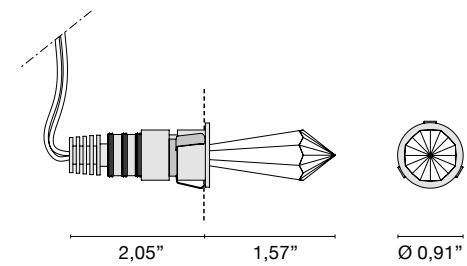

6359_ _ / _ _ 0.09 lb

.50 Crystal - Cristal

/W	4000K	LED 1W 350mA	151lm
/WW	3000K	LED 1W 350mA	143lm
/XW	2700K	LED 1W 350mA	132lm

ACCESSORIES ACCESORIOS

0215

0212

DRIVERS CONDUCTORES

0128	Drivers 350 mA - 1-10 Sirio
0141/DIM	Multi-power dimmable driver PUSH - 1...10V - 1-12 Sirio
0141/DALI	Multi-power DALI dimmable driver - 1-12 Sirio

0145	Multi-power dimmable driver PUSH - 1...10V - 1-21 Sirio
0145/DALI	Multi-power DALI dimmable driver - 1-21 Sirio

Only serial connection - Solo conexión serie