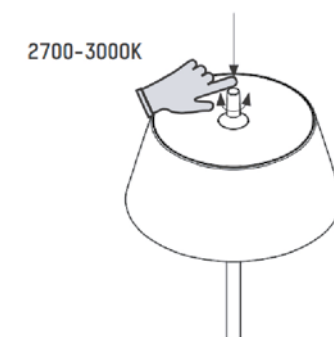

Lara

Design Serge Cornelissen

2550. _ _ 1.43 lb

- .02 ■ Black - *Negro*
- .06 ■ Green - *Verde*
- .34 ■ Painted corten finishing - *Corten pintado*
- .39 ■ Painted Anthracite finishing - *Pintado antracita*

2700-3000K LED 2.2W 120lm

FINISHES CODES - CÓDIGOS DE ACABADOS

- .02 Black *Negro*
- .06 Green *Verde*
- .34 Rust Brown *Corten*
- .39 Anthracite *Antracita*