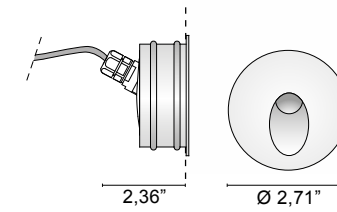

6387... / ... 0.53 lb

- **.01** White - Blanco
- **.45** Aluminium anodized - Aluminio anodizado

/W	4000K	LED max 2W CRI>90	209lm
/WW	3000K	LED max 2W CRI>90	199lm
/XW	2700K	LED max 2W CRI>90	189lm