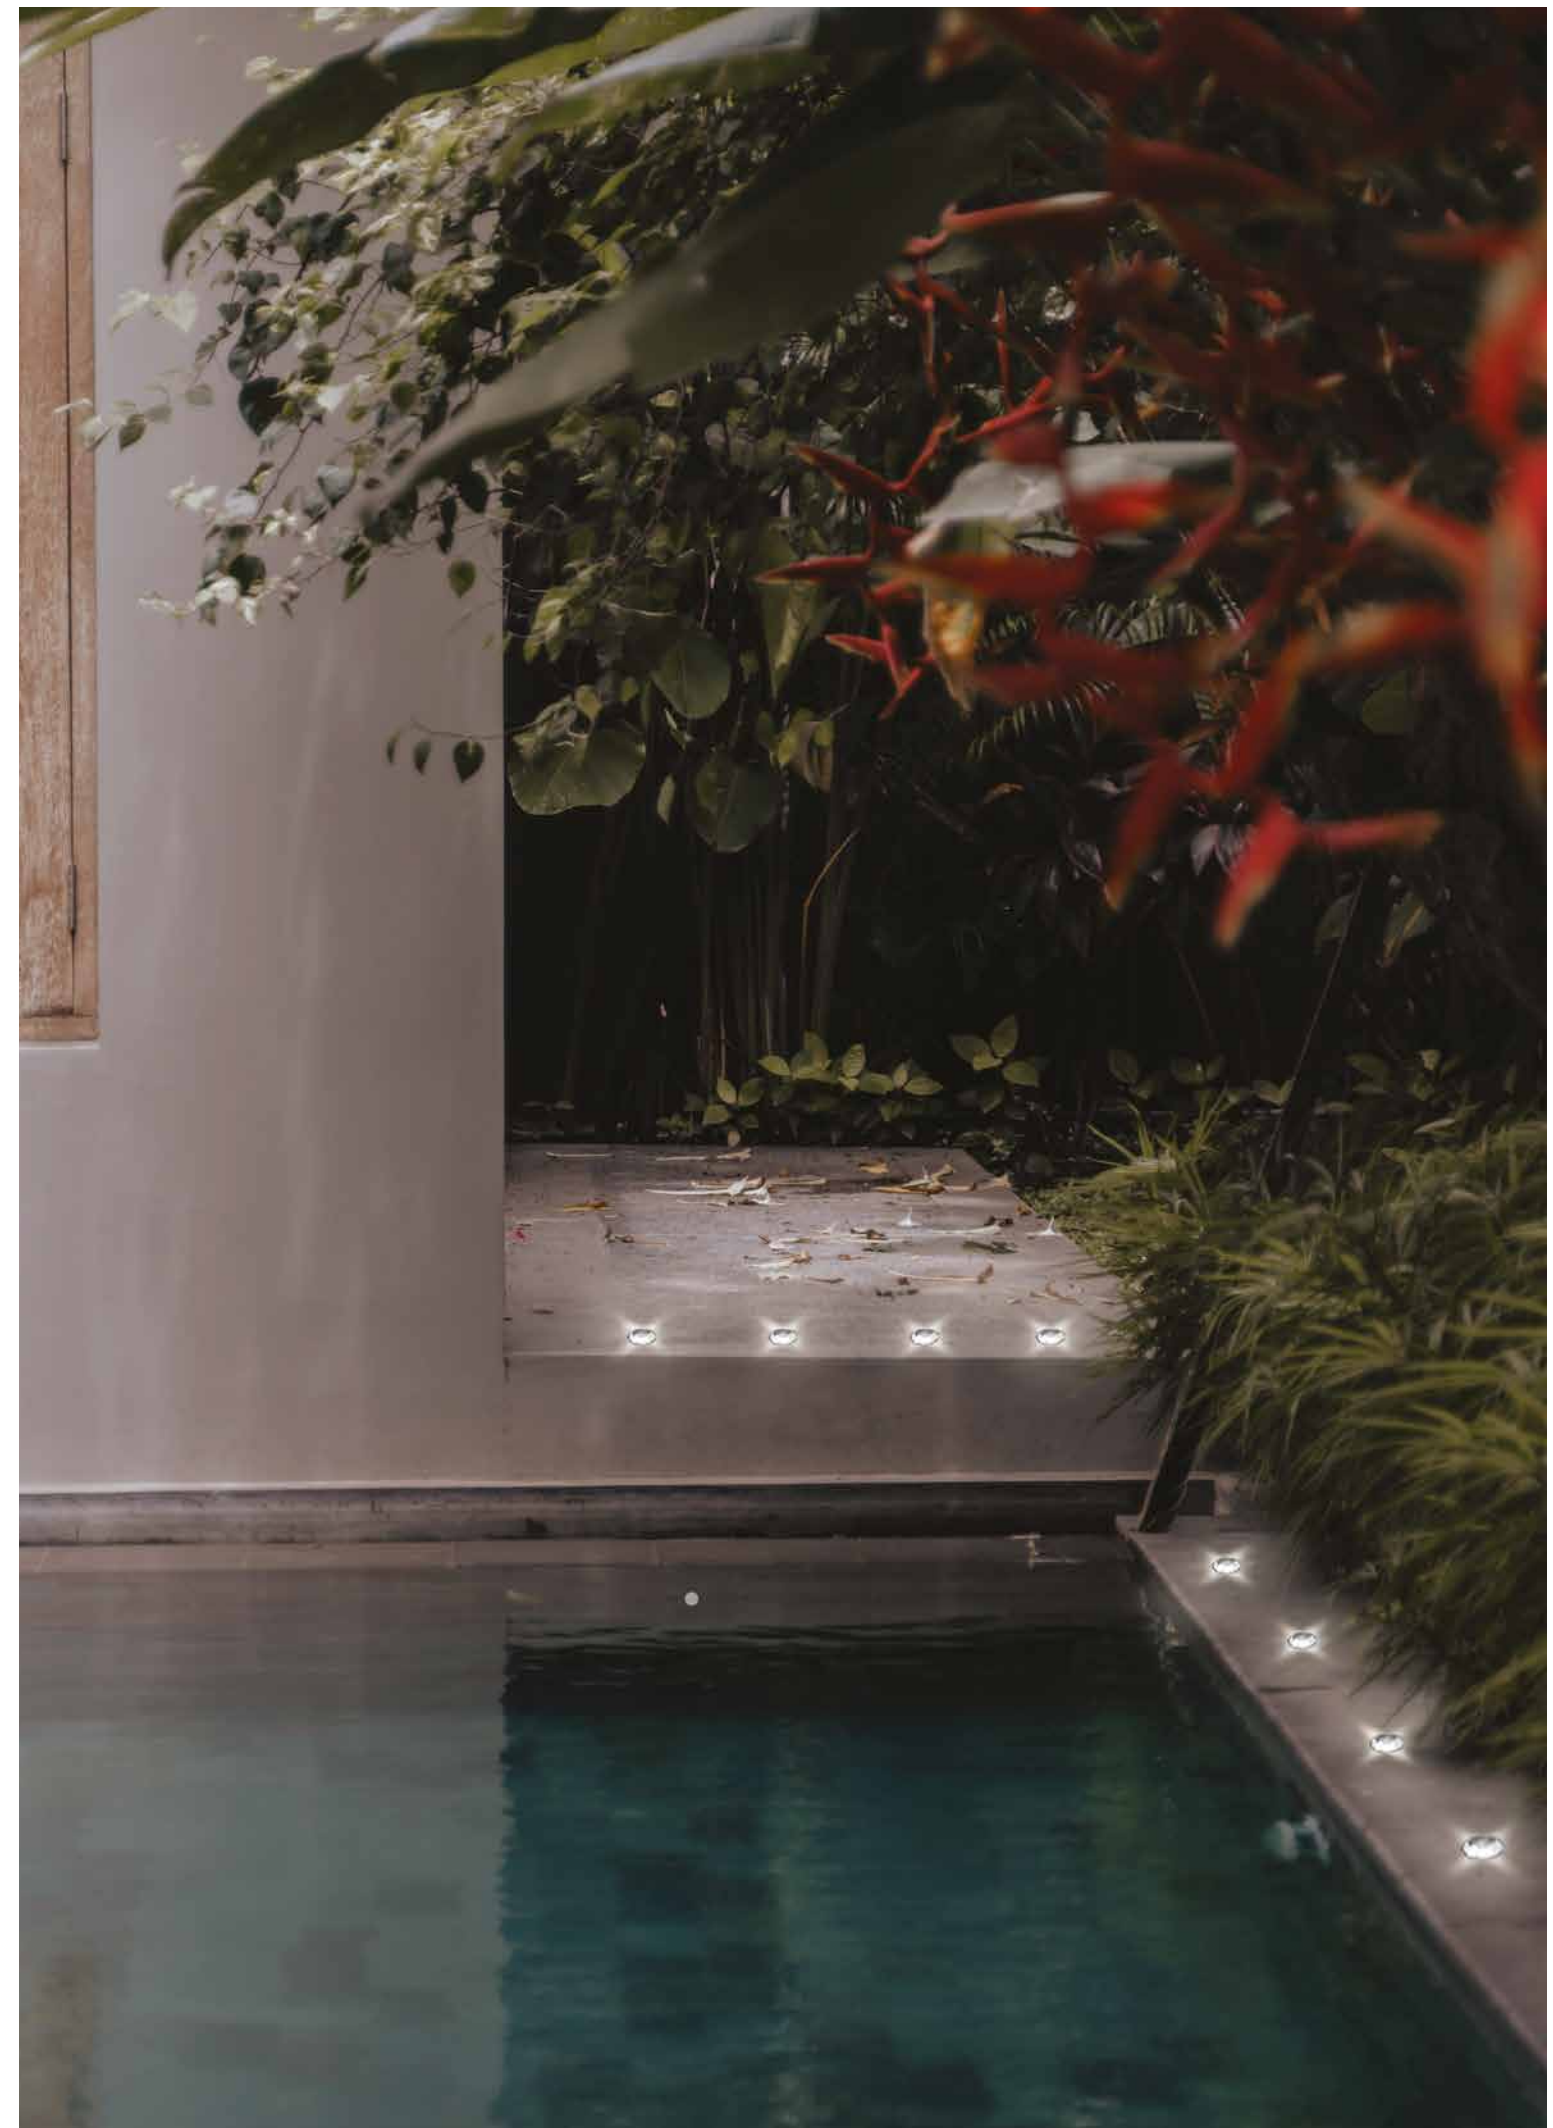

OUTDOOR
Step

Design U.T. EgoLucé

Outdoor recessed spot (IP 55) for asymmetric light in anodized aluminium (reinforced anodizing for outdoor) or white lacquered finish. Neoprene cable 11,81" Available in round and square version. Mounting with recessed box.