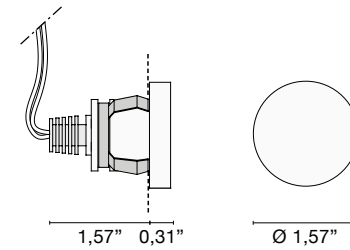

6354.__ / __ 0.11 lb

.01   White - Blanco

/W	4000K	LED 1W 350mA	151lm
/WW	3000K	LED 1W 350mA	143lm
/XW	2700K	LED 1W 350mA	132lm

6355.__ / __ 0.09 lb

.01   White - Blanco

/W	4000K	LED 1W 350mA	151lm
/WW	3000K	LED 1W 350mA	143lm
/XW	2700K	LED 1W 350mA	132lm

ACCESSORIES ACCESORIOS

0216

0213

DRIVERS CONDUCTORES

0128	Drivers 350 mA - 1-10 Ice
0141/DIM	Multi-power dimmable driver PUSH - 1...10V - 1-12 Ice
0141/DALI	Multi-power DALI dimmable driver - 1-12 Ice

0145	Multi-power dimmable driver PUSH - 1...10V - 1-21 Ice
0145/DALI	Multi-power DALI dimmable driver - 1-21 Ice

Only serial connection - Solo conexión serie