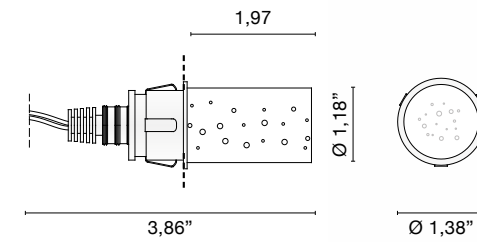

6340. _ _ / _ _ 0.18 lb

.00   Clear - *Transparente*

/W	4000K	LED 1W 350mA	151lm
/WW	3000K	LED 1W 350mA	143lm
/XW	2700K	LED 1W 350mA	138lm

ACCESSORIES ACCESORIOS

0216

0213

DRIVERS CONDUCTORES

0128	Drivers 350 mA - 1-10 Fire
0141/DIM	Multi-power dimmable driver PUSH - 1...10V - 1-11 Fire
0141/DALI	Multi-power DALI dimmable driver - 1-11 Fire

0145	Multi-power dimmable driver PUSH - 1...10V - 1-21 Fire
0145/DALI	Multi-power DALI dimmable driver - 1-21 Fire

Only serial connection - *Solo conexión serie*