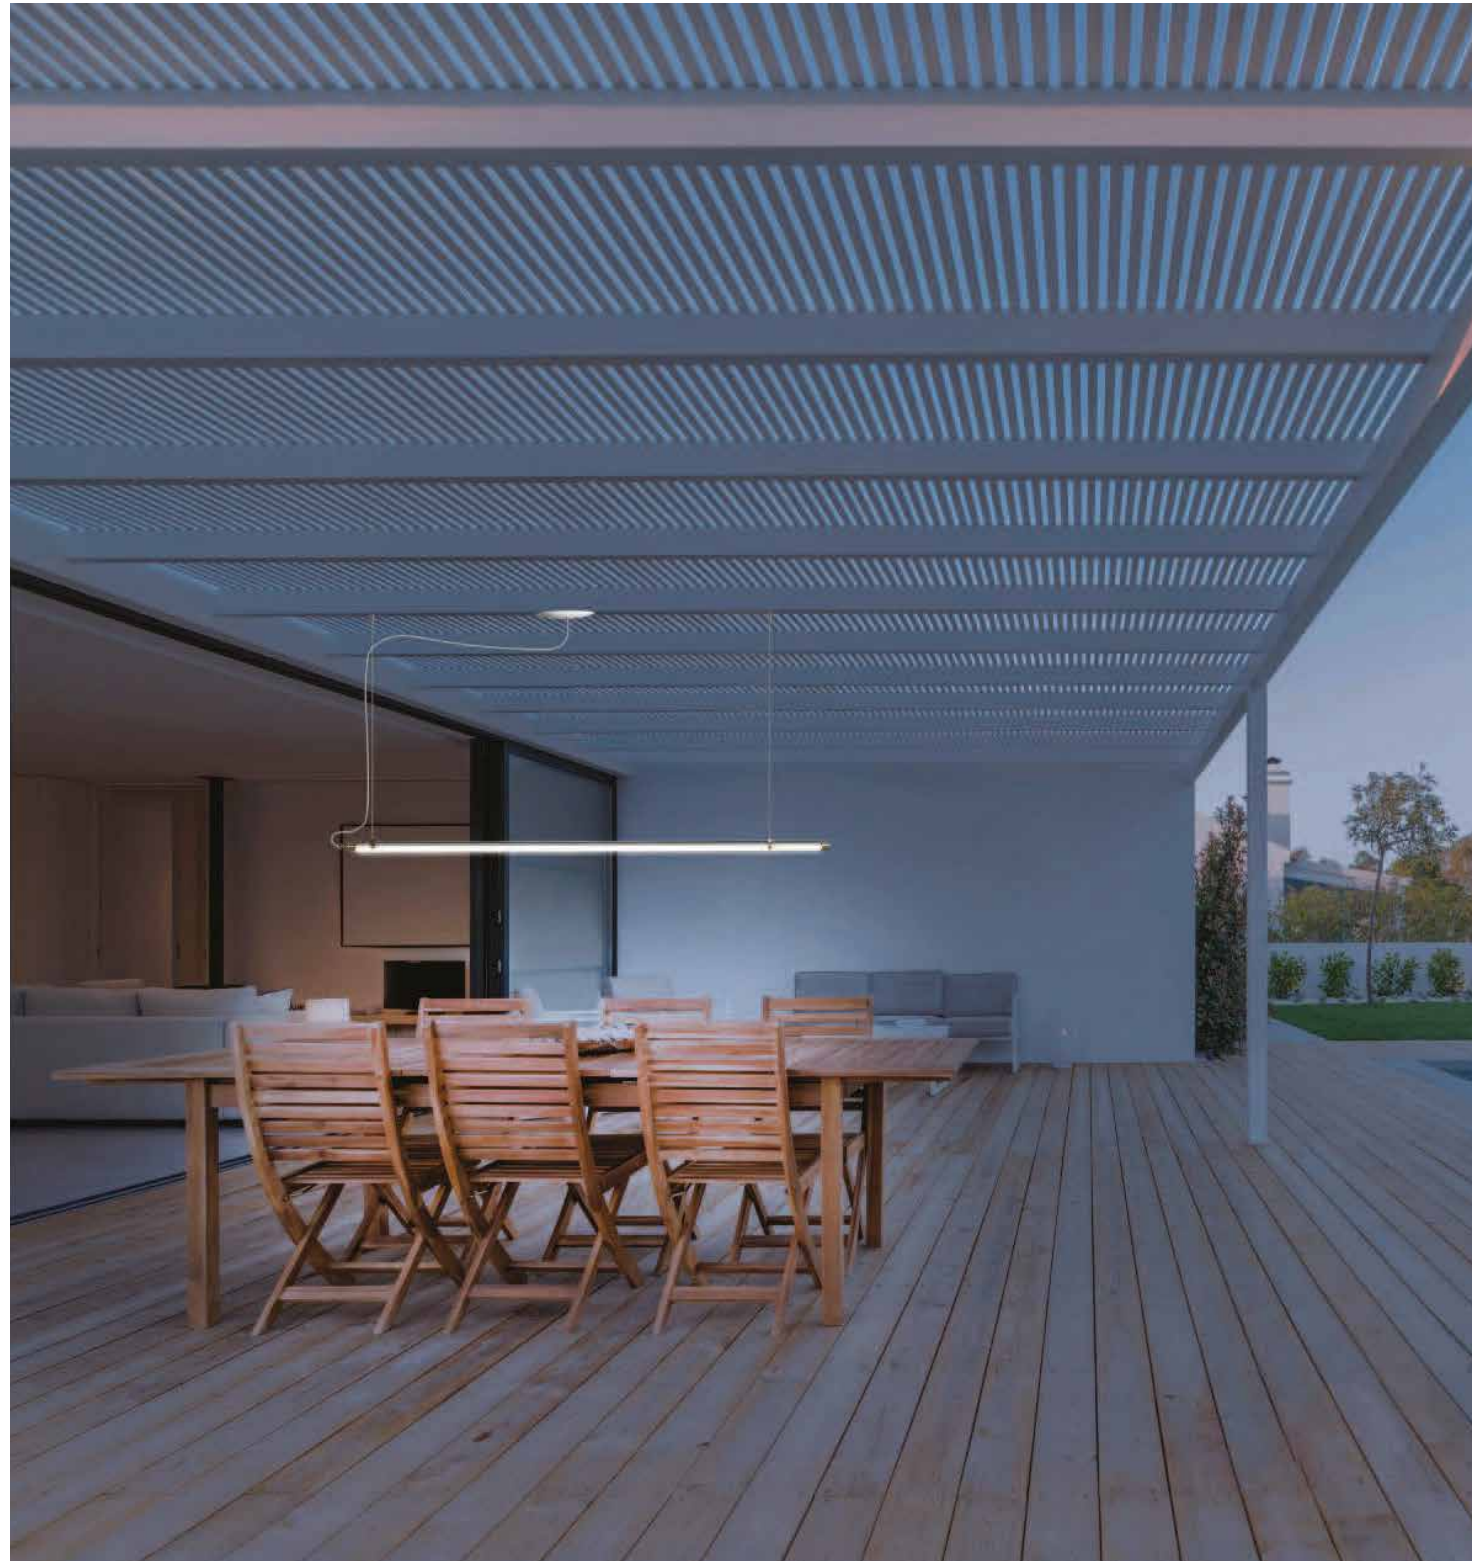

Wanda System

Design U.T. EGOLUCE

CEILING ROSES FOR SUSPENSION SYSTEMS 24V / ROSETAS PARA SISTEMAS DE SUSPENSIÓN DE 24V

Canopy complete with 60W driver
Rosetón completa con controlador de 60W

U0990/60 . _ _		1.32 lb
.01	White - Blanco	60 W
.02	Black - Negro	60 W
.85	Painted silver finishing - Plata pintada	60 W
.86	Painted gold finishing - Oro pintado	60 W
.87	Painted copper finishing - Cobre pintado	60 W
.88	Painted bronze finishing - Bronce pintado	60 W

Canopy complete with 99W driver
Rosetón completa con controlador de 99W

U0990/100 . _ _ / _ _		2.87 lb
.01	White - Blanco	99 W
.02	Black - Negro	99 W
.85	Painted silver finishing - Plata pintada	99 W
.86	Painted gold finishing - Oro pintado	99 W
.87	Painted copper finishing - Cobre pintado	99 W
.88	Painted bronze finishing - Bronce pintado	99 W

/P	DIMMER		MAX 75W
/V	DIMMER		MAX 75W
/D	DIMMER		MAX 75W

Canopy complete with driver 198W
Roseta completa con driver de 198W

U0990/200 . _ _ / _ _		4.41 lb
.01	White - Blanco	198 W
.02	Black - Negro	198 W
.85	Painted silver finishing - Plata pintada	198 W
.86	Painted gold finishing - Oro pintado	198 W
.87	Painted copper finishing - Cobre pintado	198 W
.88	Painted bronze finishing - Bronce pintado	198 W

/P	DIMMER		MAX 2x75W
/V	DIMMER		MAX 2x75W
/D	DIMMER		MAX 2x75W