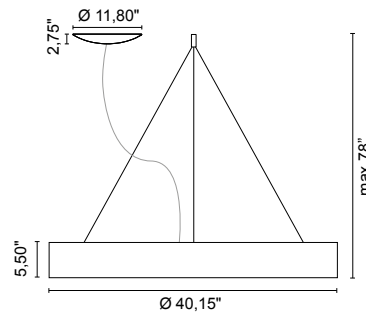

U1571 / / 6.61 lb

- **.01** White - Blanco
- **.02.01** Out black / in white - exterior negro interior blanco
- **.02.21** Out black / in shiny gold - Negro / interior dorado brillante

/W	4000K	LED 54W CRI>90	6780lm
/WW	3000K	LED 54W CRI>90	6060lm
/XW	2700K	LED 54W CRI>90	5670lm