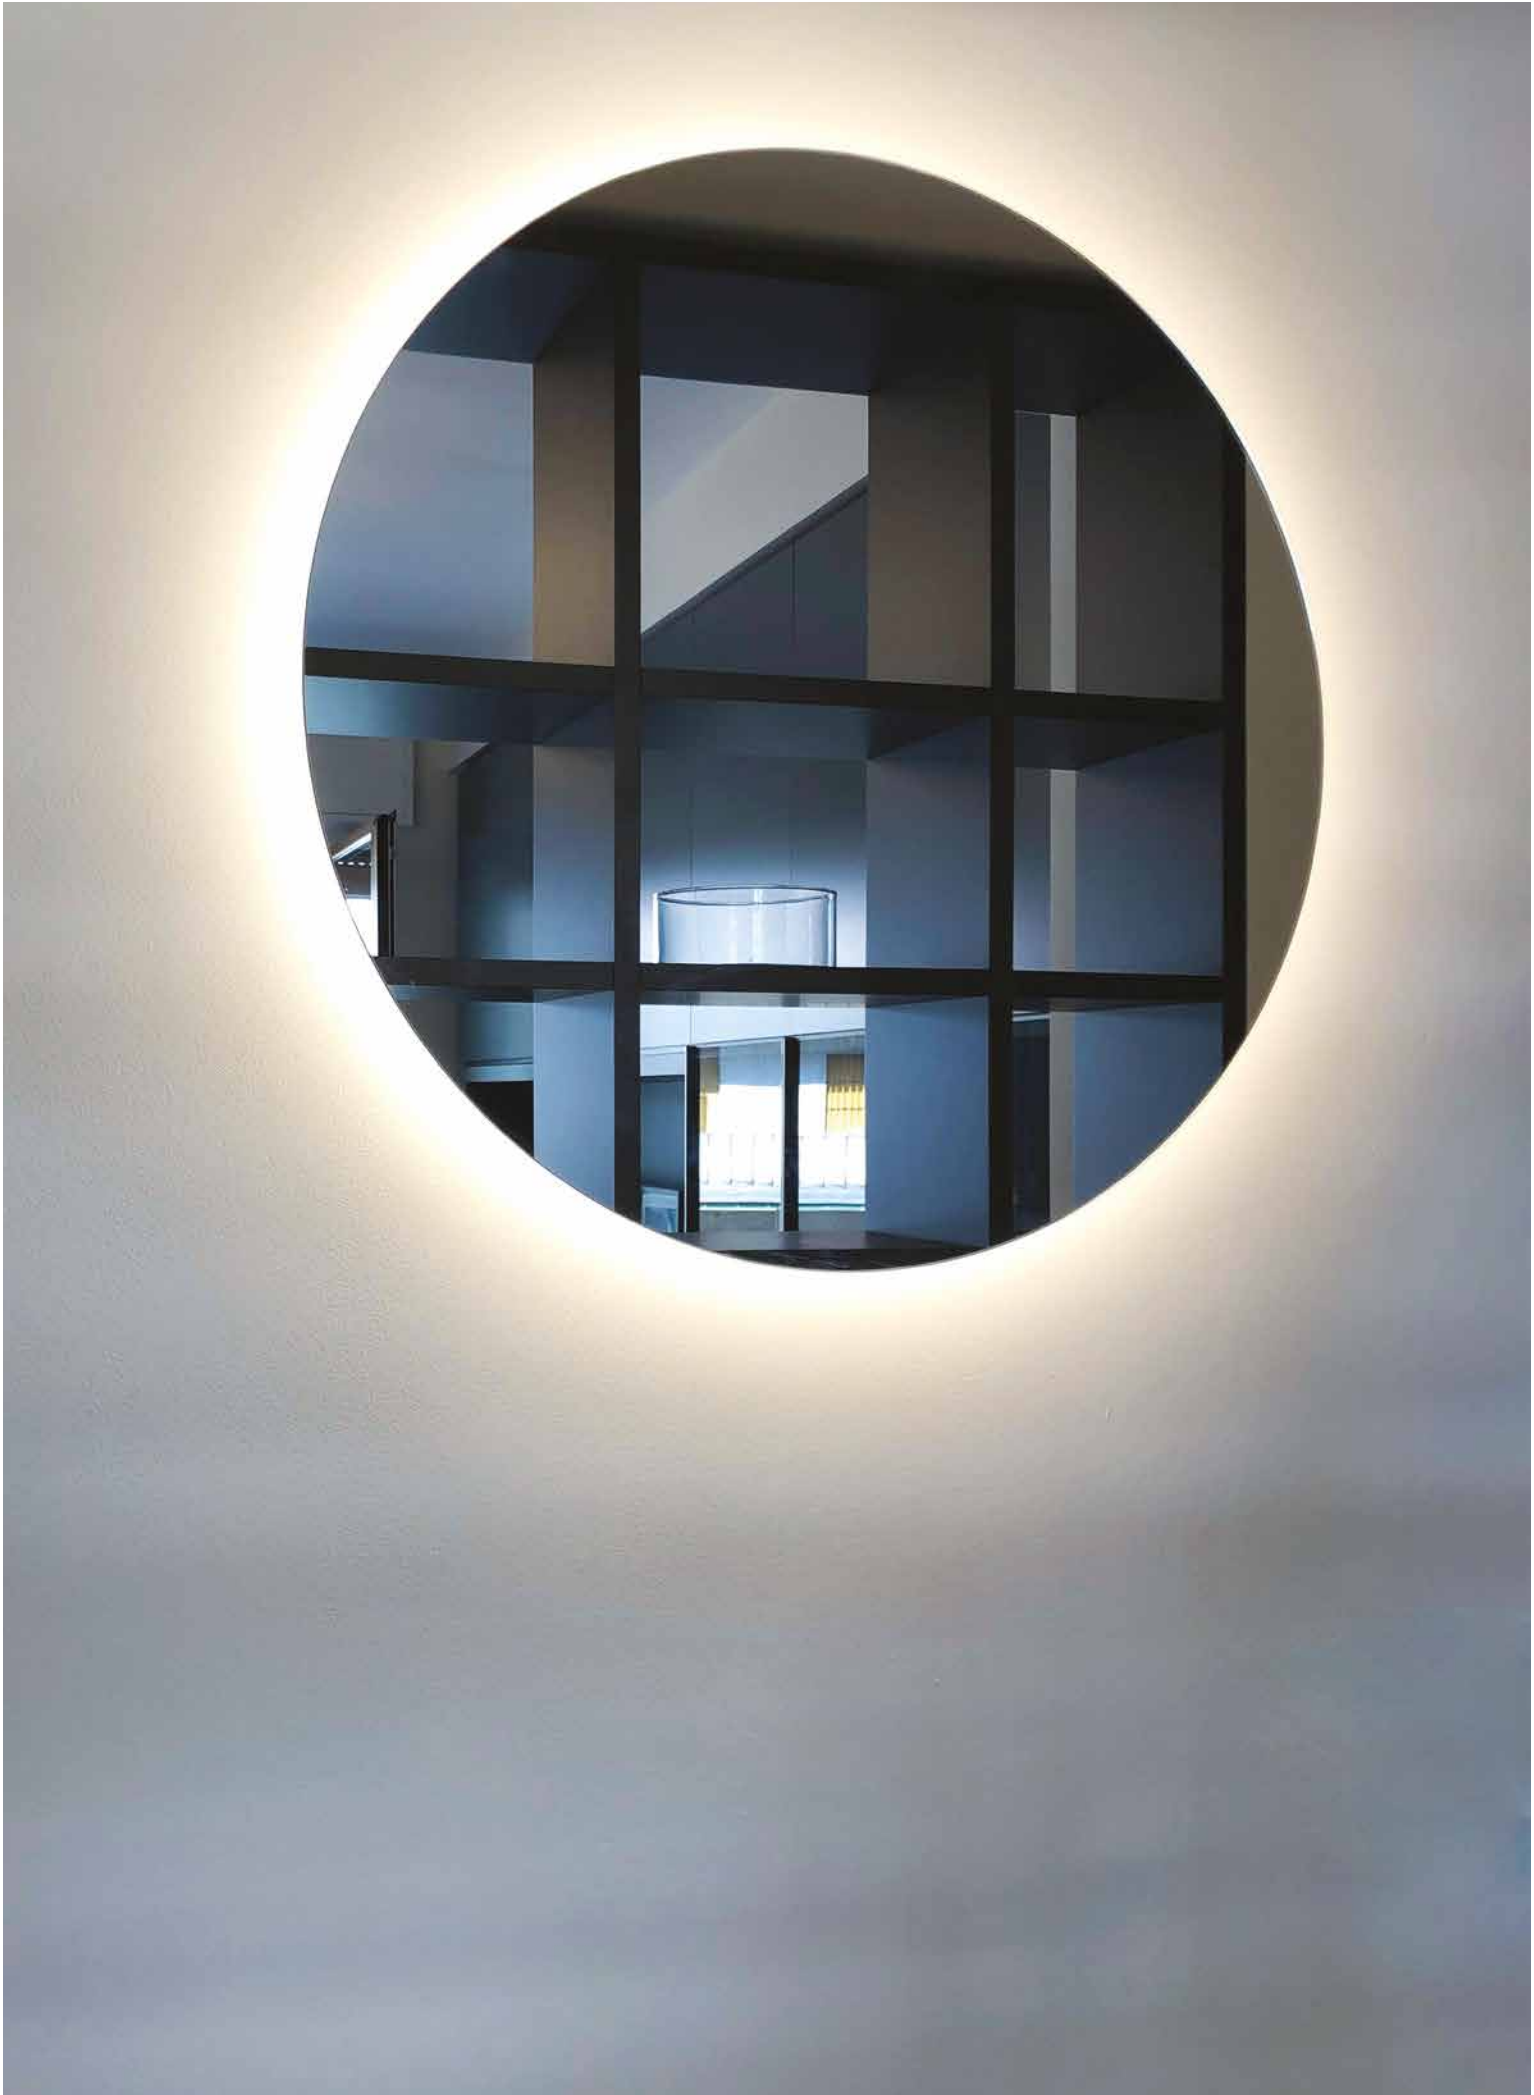

Moonlight

Design ABS Studio

Project Studio Keyart Milano