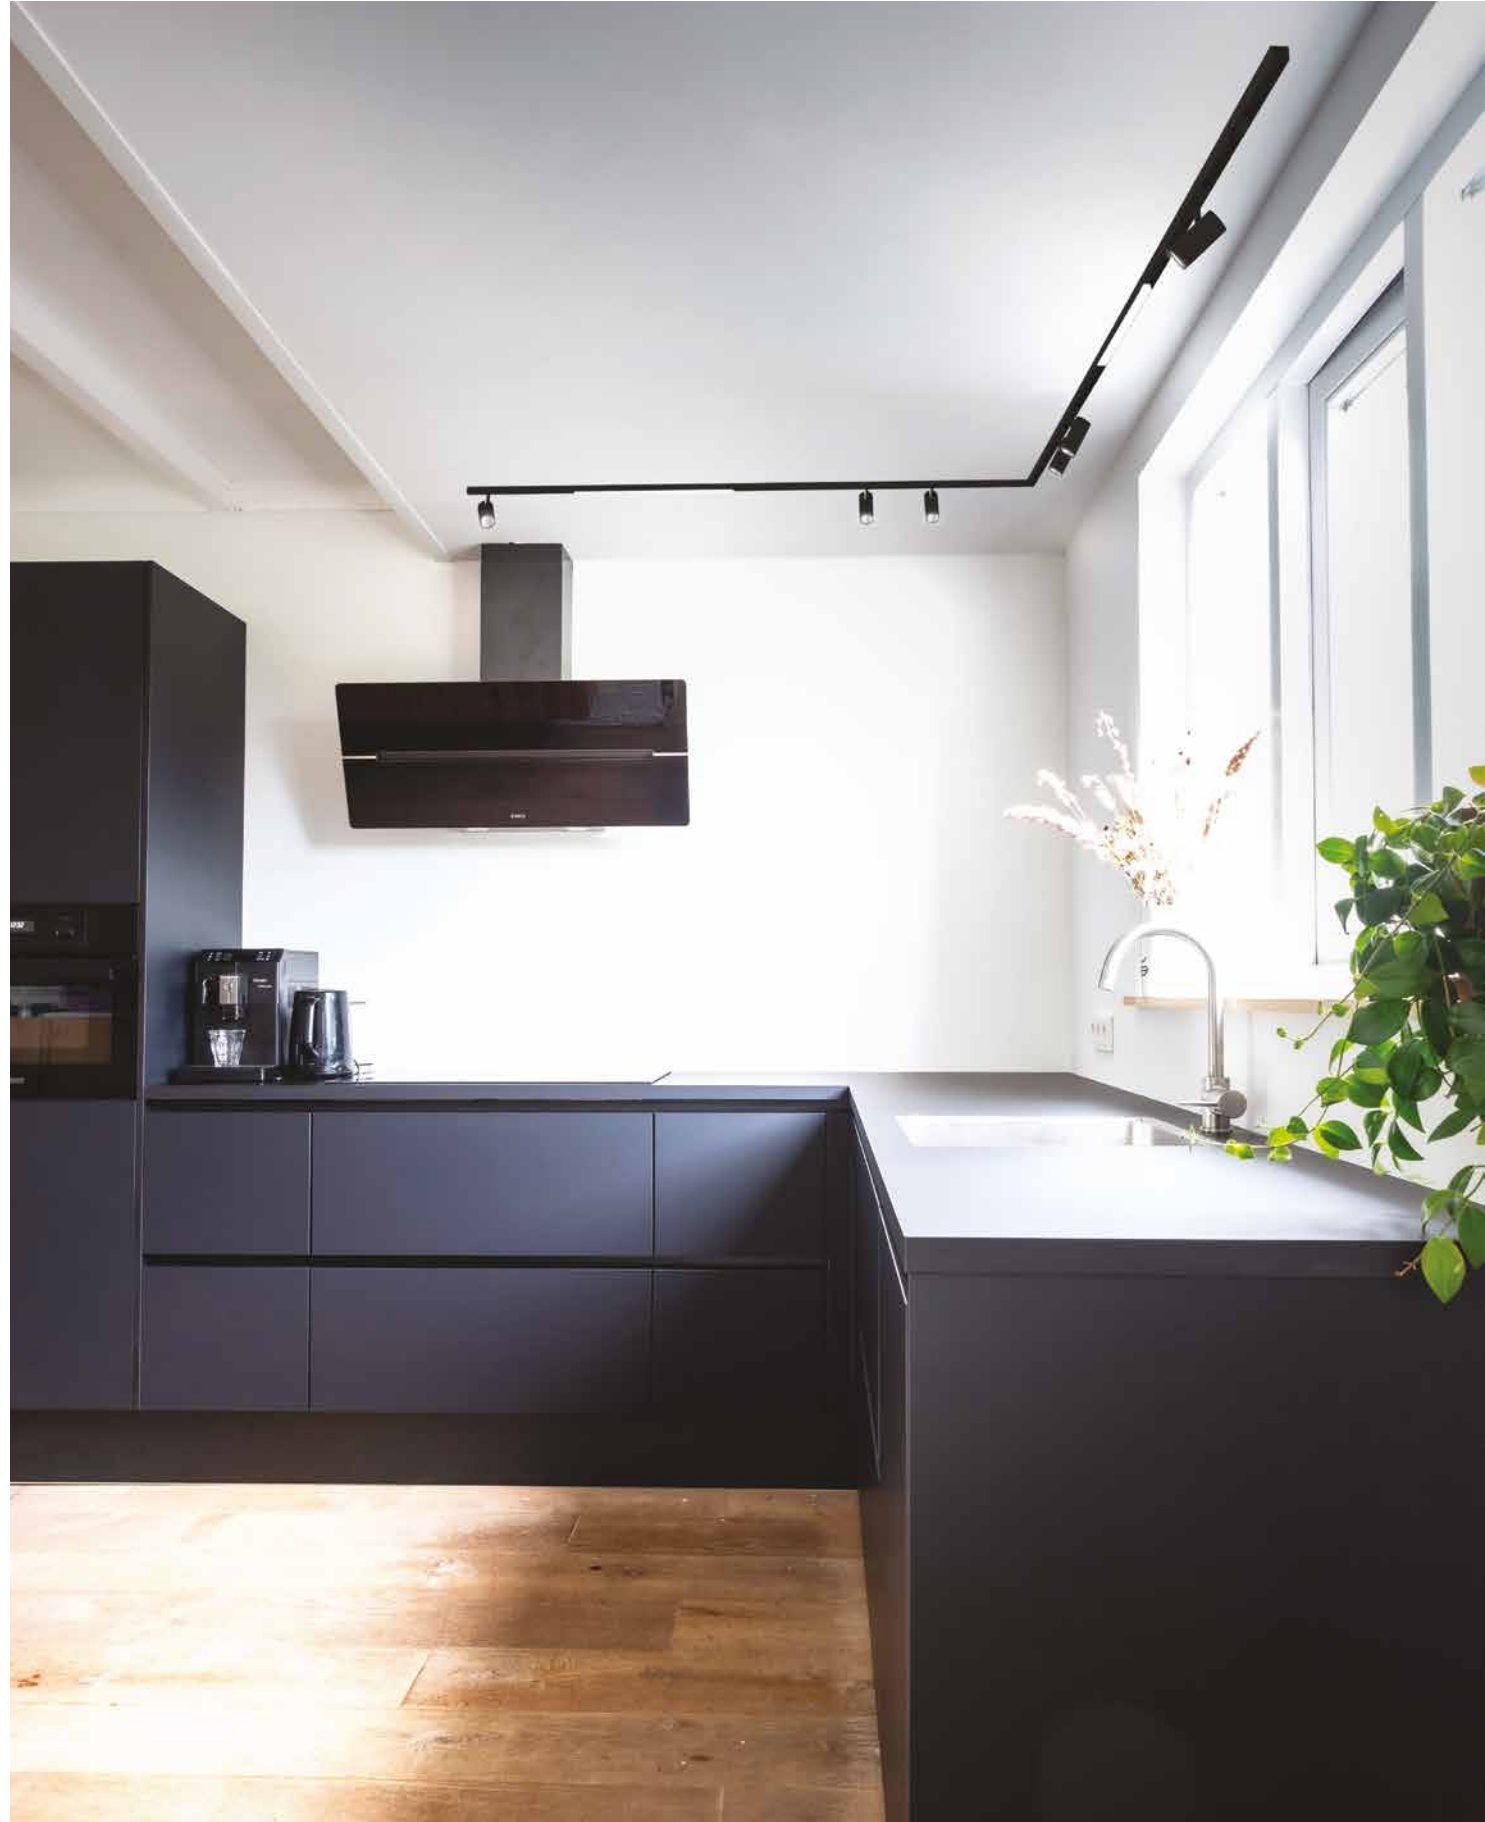

INDOOR

Newton

Design U.T. EgoLucé

Small projectors with minimal design. The aluminum body is available in three different models with diameters and heights. Finishes: white painted (RAL 9016 opaque), black (matt RAL 9005). Newton permits flexibility where it is possible to horizontally rotate up to 90° and 350° rotation on a vertical axis. Newton is available as a suspension lamp system with an aluminum body COB LED with direct and punctual light and a 3 meters coaxial cable. The source set back and possibly shielded by an opal glass (/ST) guarantees a pleasant non-dazzling effect.