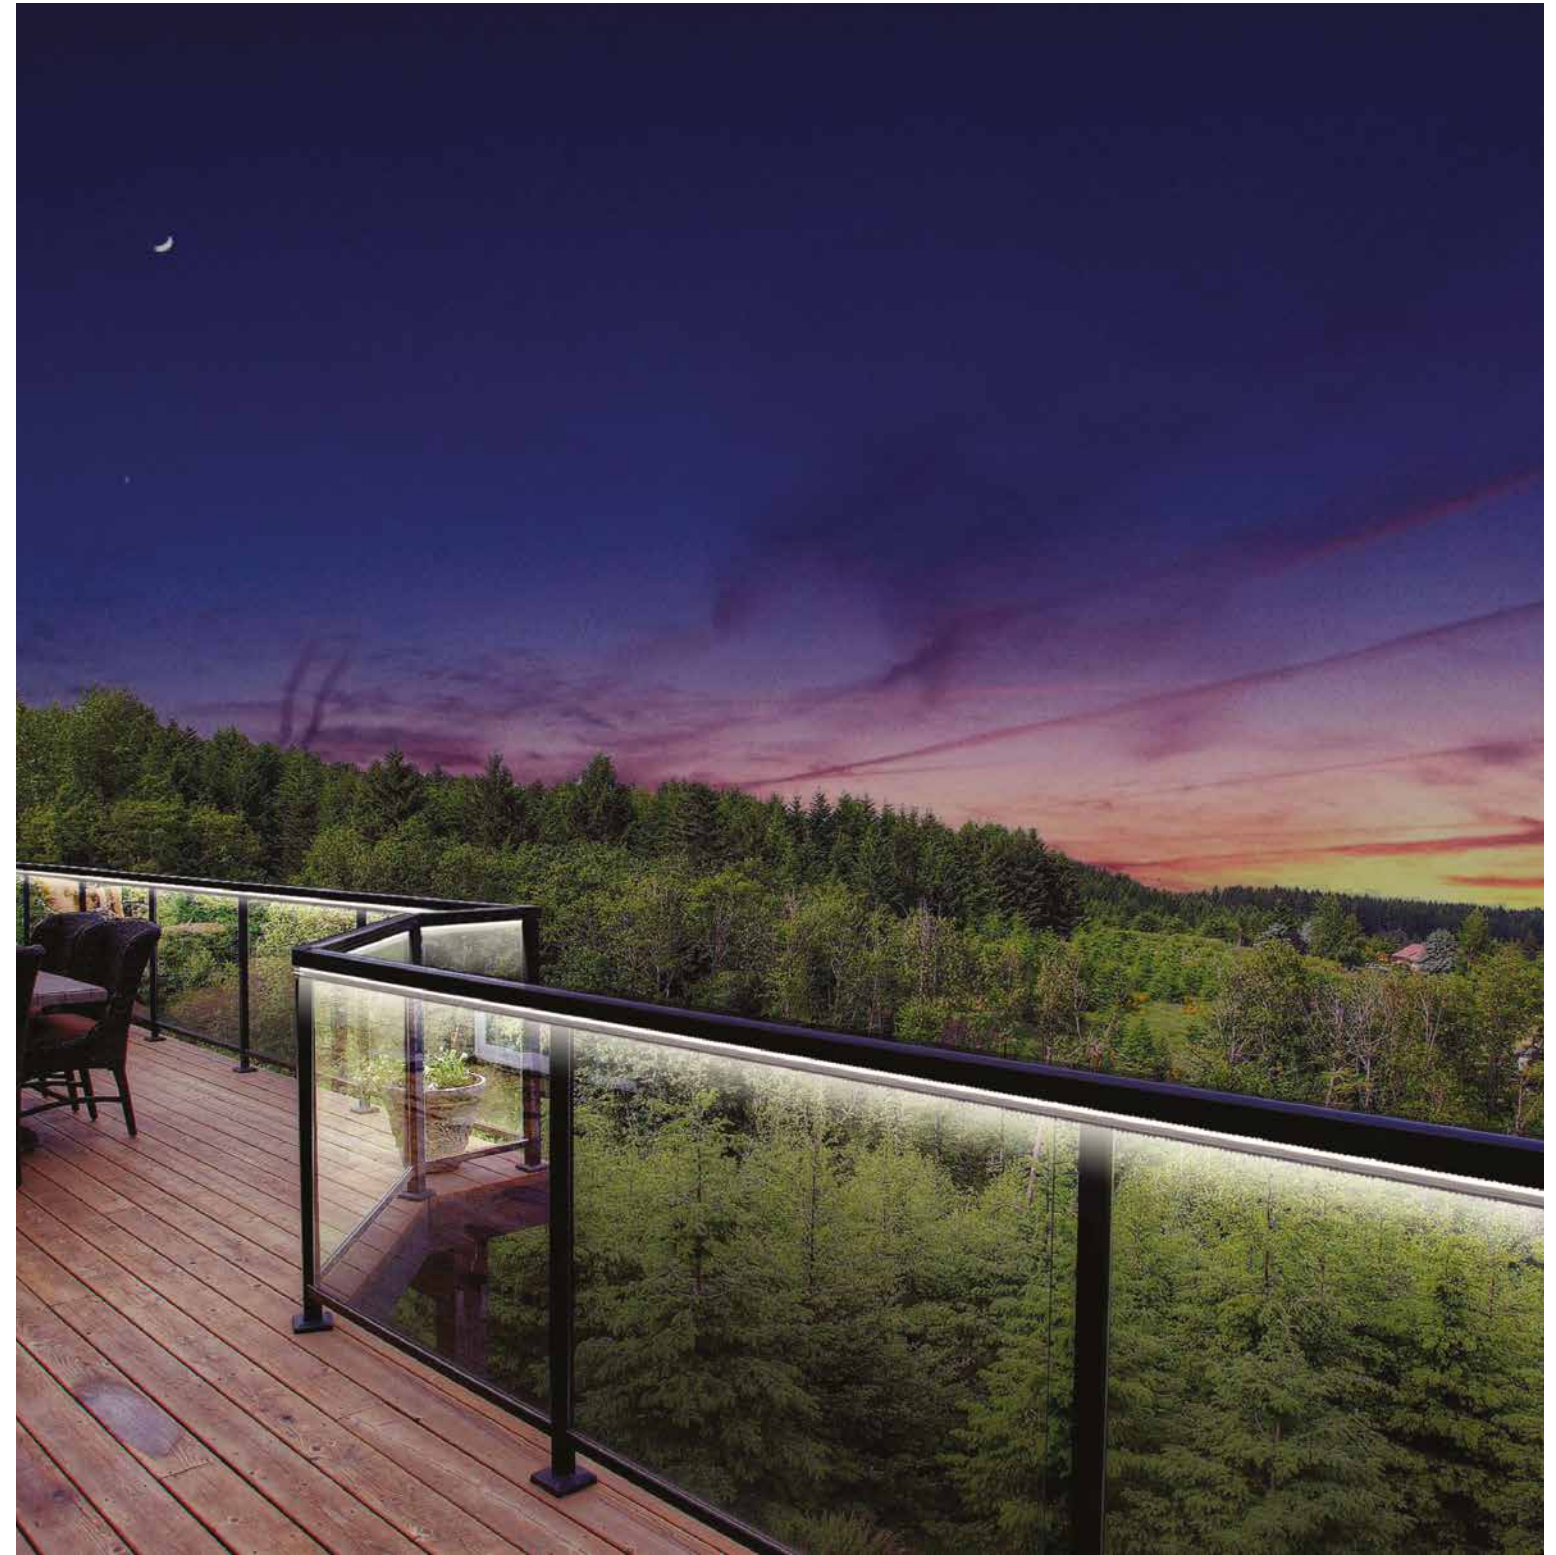

Wanda

Design U.T. EGOLUCE