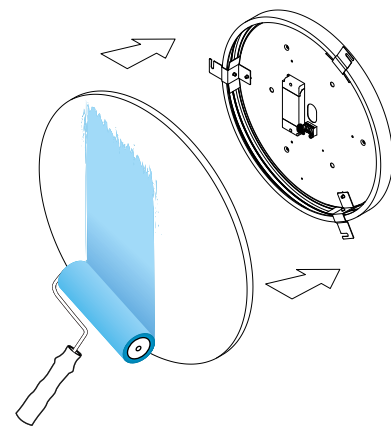

Moonlight

Design ABS Studio

Ph. Flavio Ricci

Moonlight
Design ABS Studio

Moonlight

Design ABS Studio

Dimmable on request
Regulable bajo pedido

INSTALLATION - INSTALACIÓN