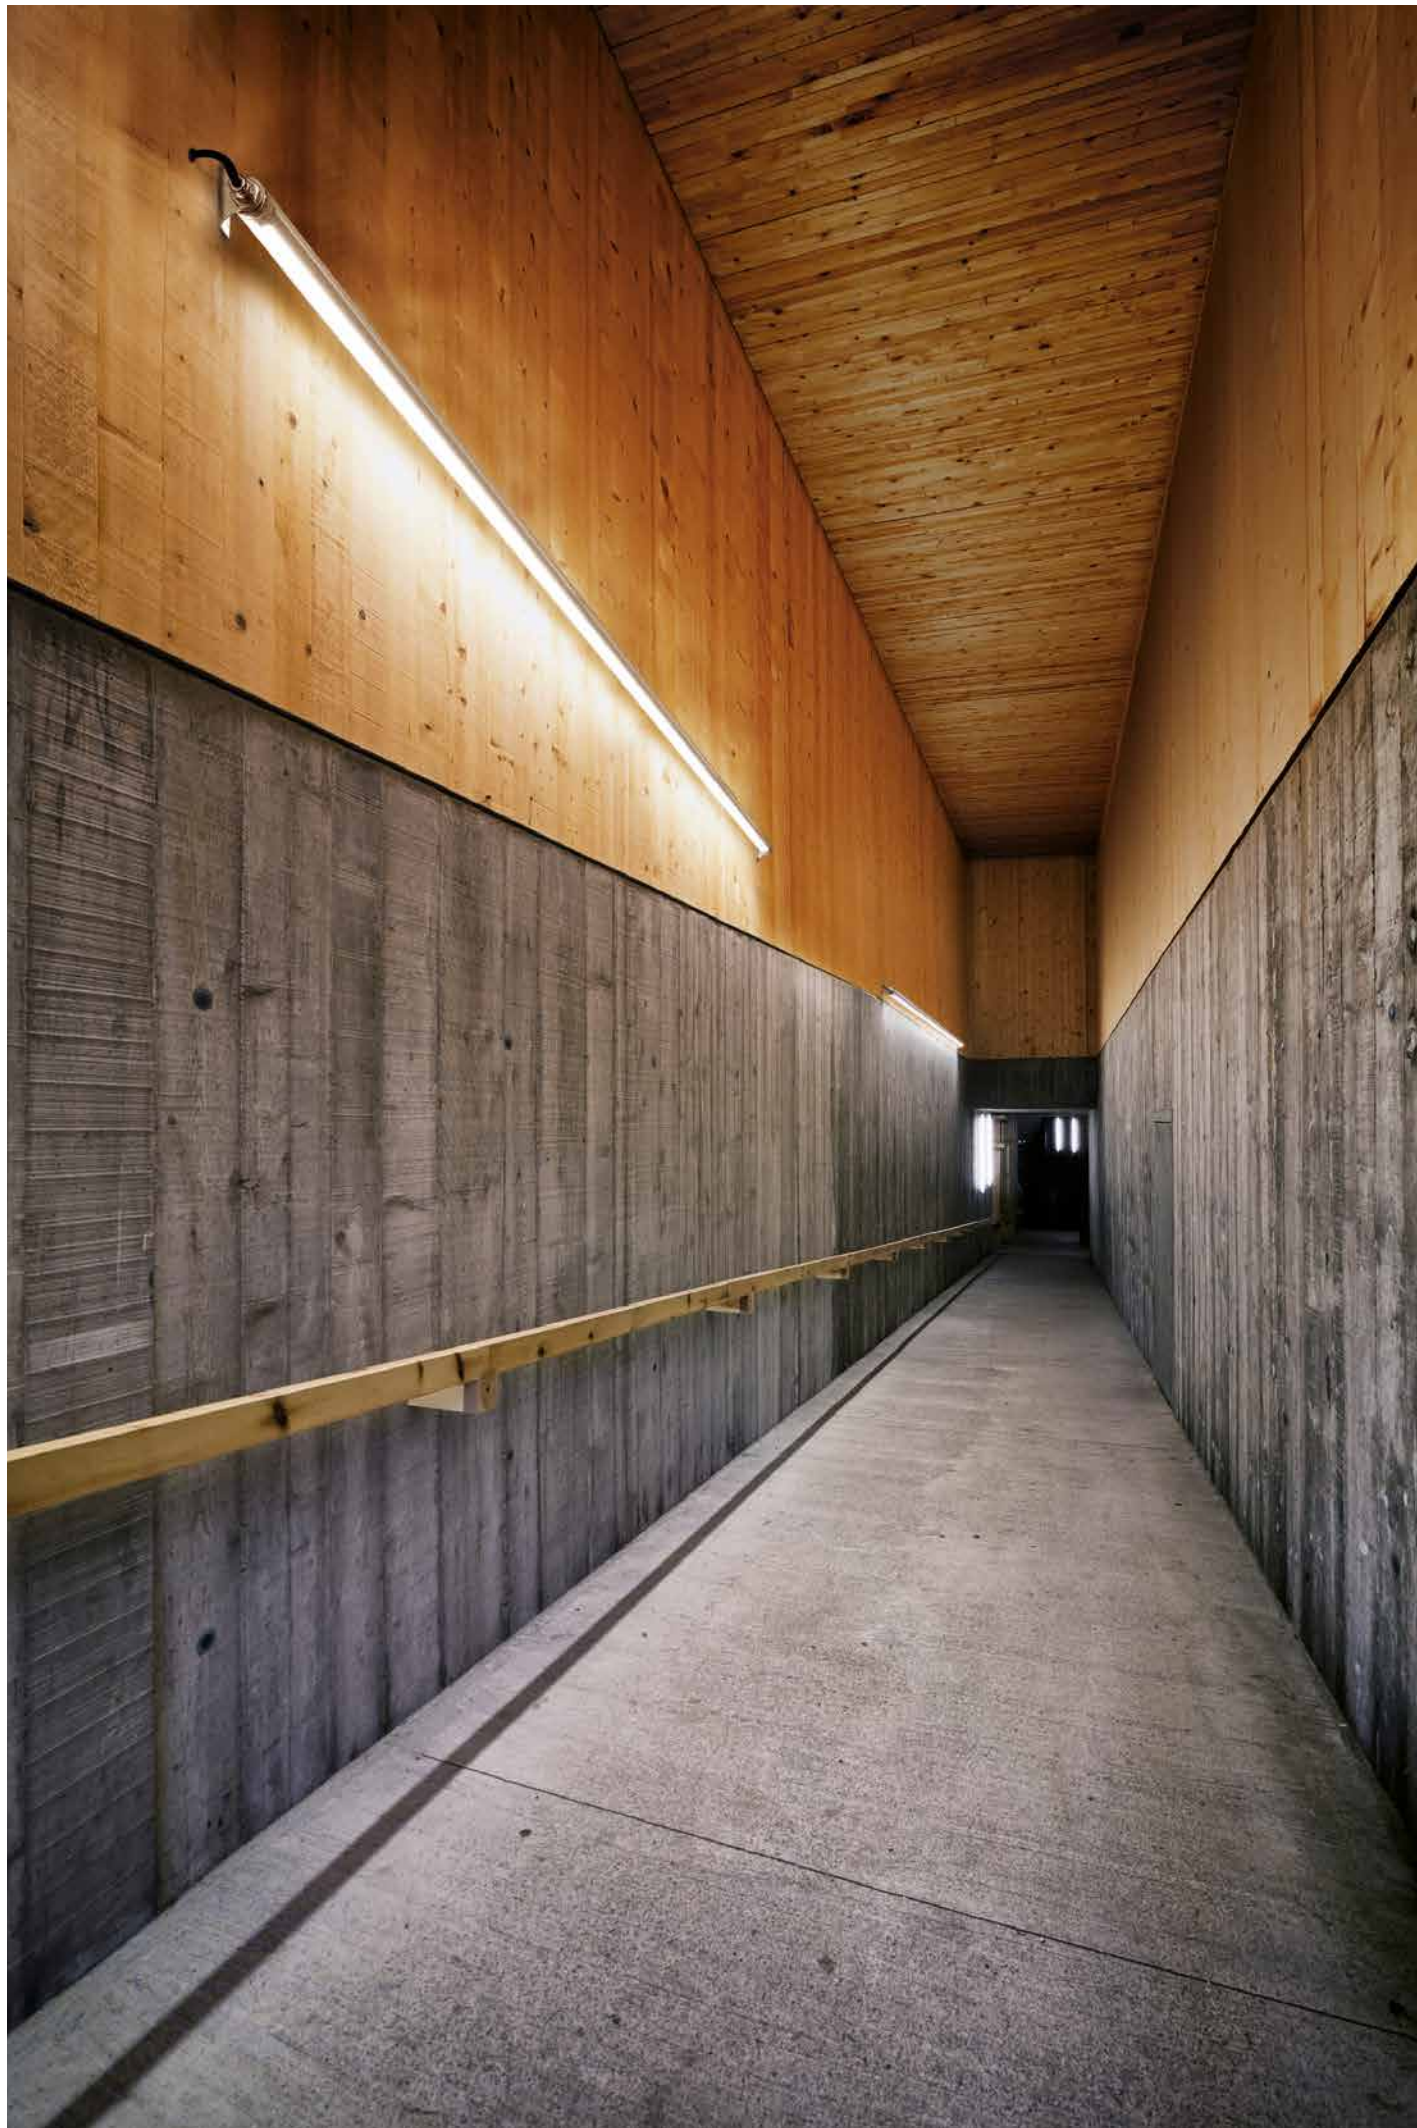

Wanda

Design U.T. EGOLUCE