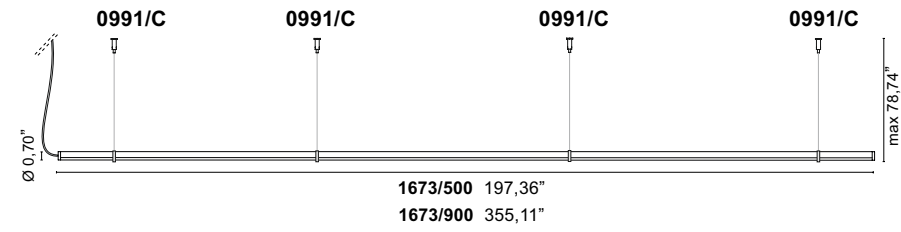

Lancia no limits

Design Lux Studio

Without canopy/driver
Sin roseta/conductor