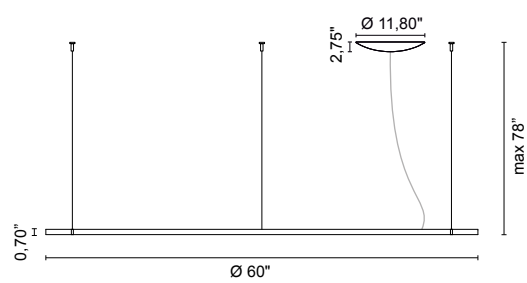

U1564 / / 5.51 lb

- **.01** White - Blanco
- **.02** Black - Negro
- **.85** Painted silver finishing - Plata pintada
- **.86** Painted gold finishing - Oro pintado
- **.87** Painted copper finishing - Cobre pintado
- **.88** Painted bronze finishing - Bronce pintado

/W	4000K	LED 81W CRI>90	10170lm
/WW	3000K	LED 81W CRI>90	9090lm
/XW	2700K	LED 81W CRI>90	8505lm