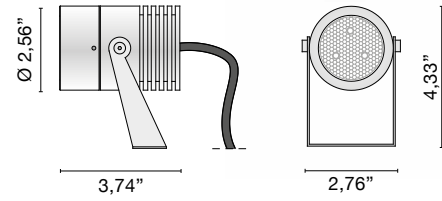

Vision 3

Design U.T. EGOLUCE

4511. _ / _ / _ 1.98 lb

- .06 ■ Green - Verde
- .39 ■ Painted Anthracite finishing - Pintado antracita
- .45 ■ Aluminium anodized - Aluminio anodizado

	Optic degree			
/W	/10	/25	LED (3x2)W 500mA	627lm 4000K
/WW	/10	/25	LED (3x2)W 500mA	597lm 3000K
/XW	/10	/25	LED (3x2)W 500mA	567lm 2700K