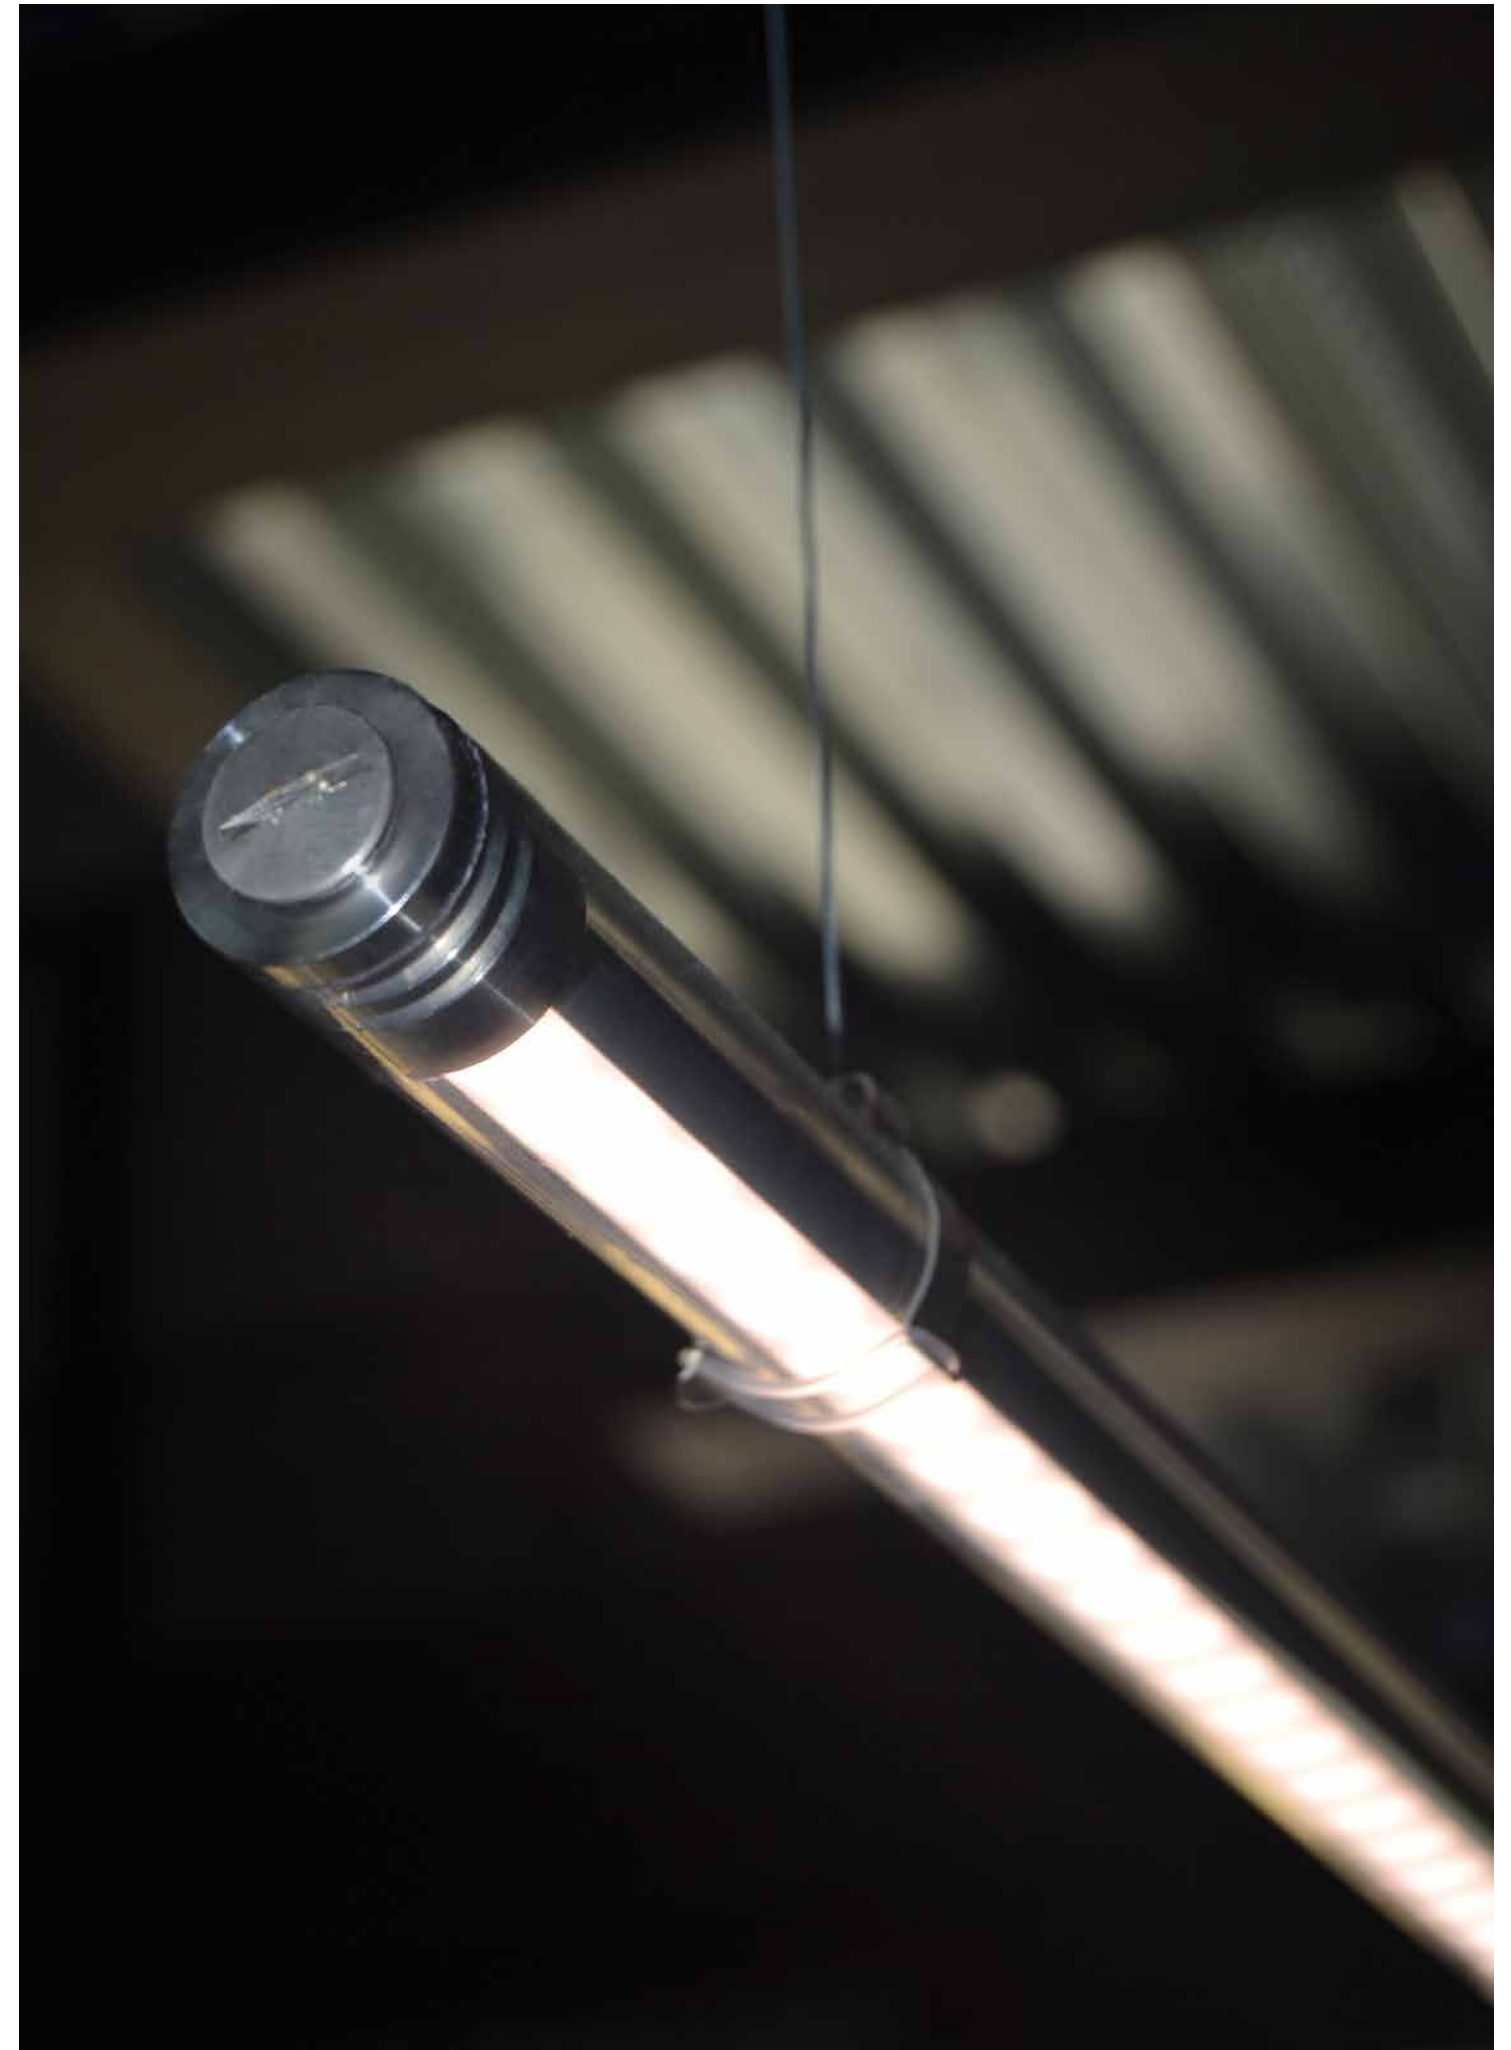

1665._ / 128 / _ _ 2.43 lb

.33 ■ Stainless steel AISI 316L - Acero cepillado

/W	4000K	LED 18W CRI>90	24V	2208lm
/WW	3000K	LED 18W CRI>90	24V	1980lm
/XW	2700K	LED 18W CRI>90	24V	1872lm

1665._ / 158 / _ _ 3.00 lb

.33 ■ Stainless steel AISI 316L - Acero cepillado

/W	4000K	LED 22,5W CRI>90	24V	2760lm
/WW	3000K	LED 22,5W CRI>90	24V	2475lm
/XW	2700K	LED 22,5W CRI>90	24V	2340lm

1665._ / 178 / _ _ 3.37 lb

.33 ■ Stainless steel AISI 316L - Acero cepillado

/W	4000K	LED 25,5W CRI>90	24V	3128lm
/WW	3000K	LED 25,5W CRI>90	24V	2805lm
/XW	2700K	LED 25,5W CRI>90	24V	2652lm

1665._ / 208 / _ _ 3.95 lb

.33 ■ Stainless steel AISI 316L - Acero cepillado

/W	4000K	LED 30W CRI>90	24V	3680lm
/WW	3000K	LED 30W CRI>90	24V	3300lm
/XW	2700K	LED 30W CRI>90	24V	3120lm

Suspension fixing kit and ceiling canopies, power supplies separately ordered

El kit de montaje en suspensión y las rosetas con fuentes de alimentación deben pedirse por separado