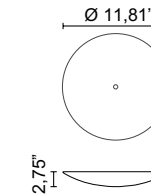

Canopy complete with 99W driver
Rosetón completa con controlador de 99W

U0990/100 . _ _ / _ _	2.87 lb
.01 White - Blanco	99 W
.02 Black - Negro	99 W
.85 Painted silver finishing - Plata pintada	99 W
.86 Painted gold finishing - Oro pintado	99 W
.87 Painted copper finishing - Cobre pintado	99 W
.88 Painted bronze finishing - Bronce pintado	99 W

/P DIMMER		MAX 75W
/V DIMMER		MAX 75W
/D DIMMER		MAX 75W