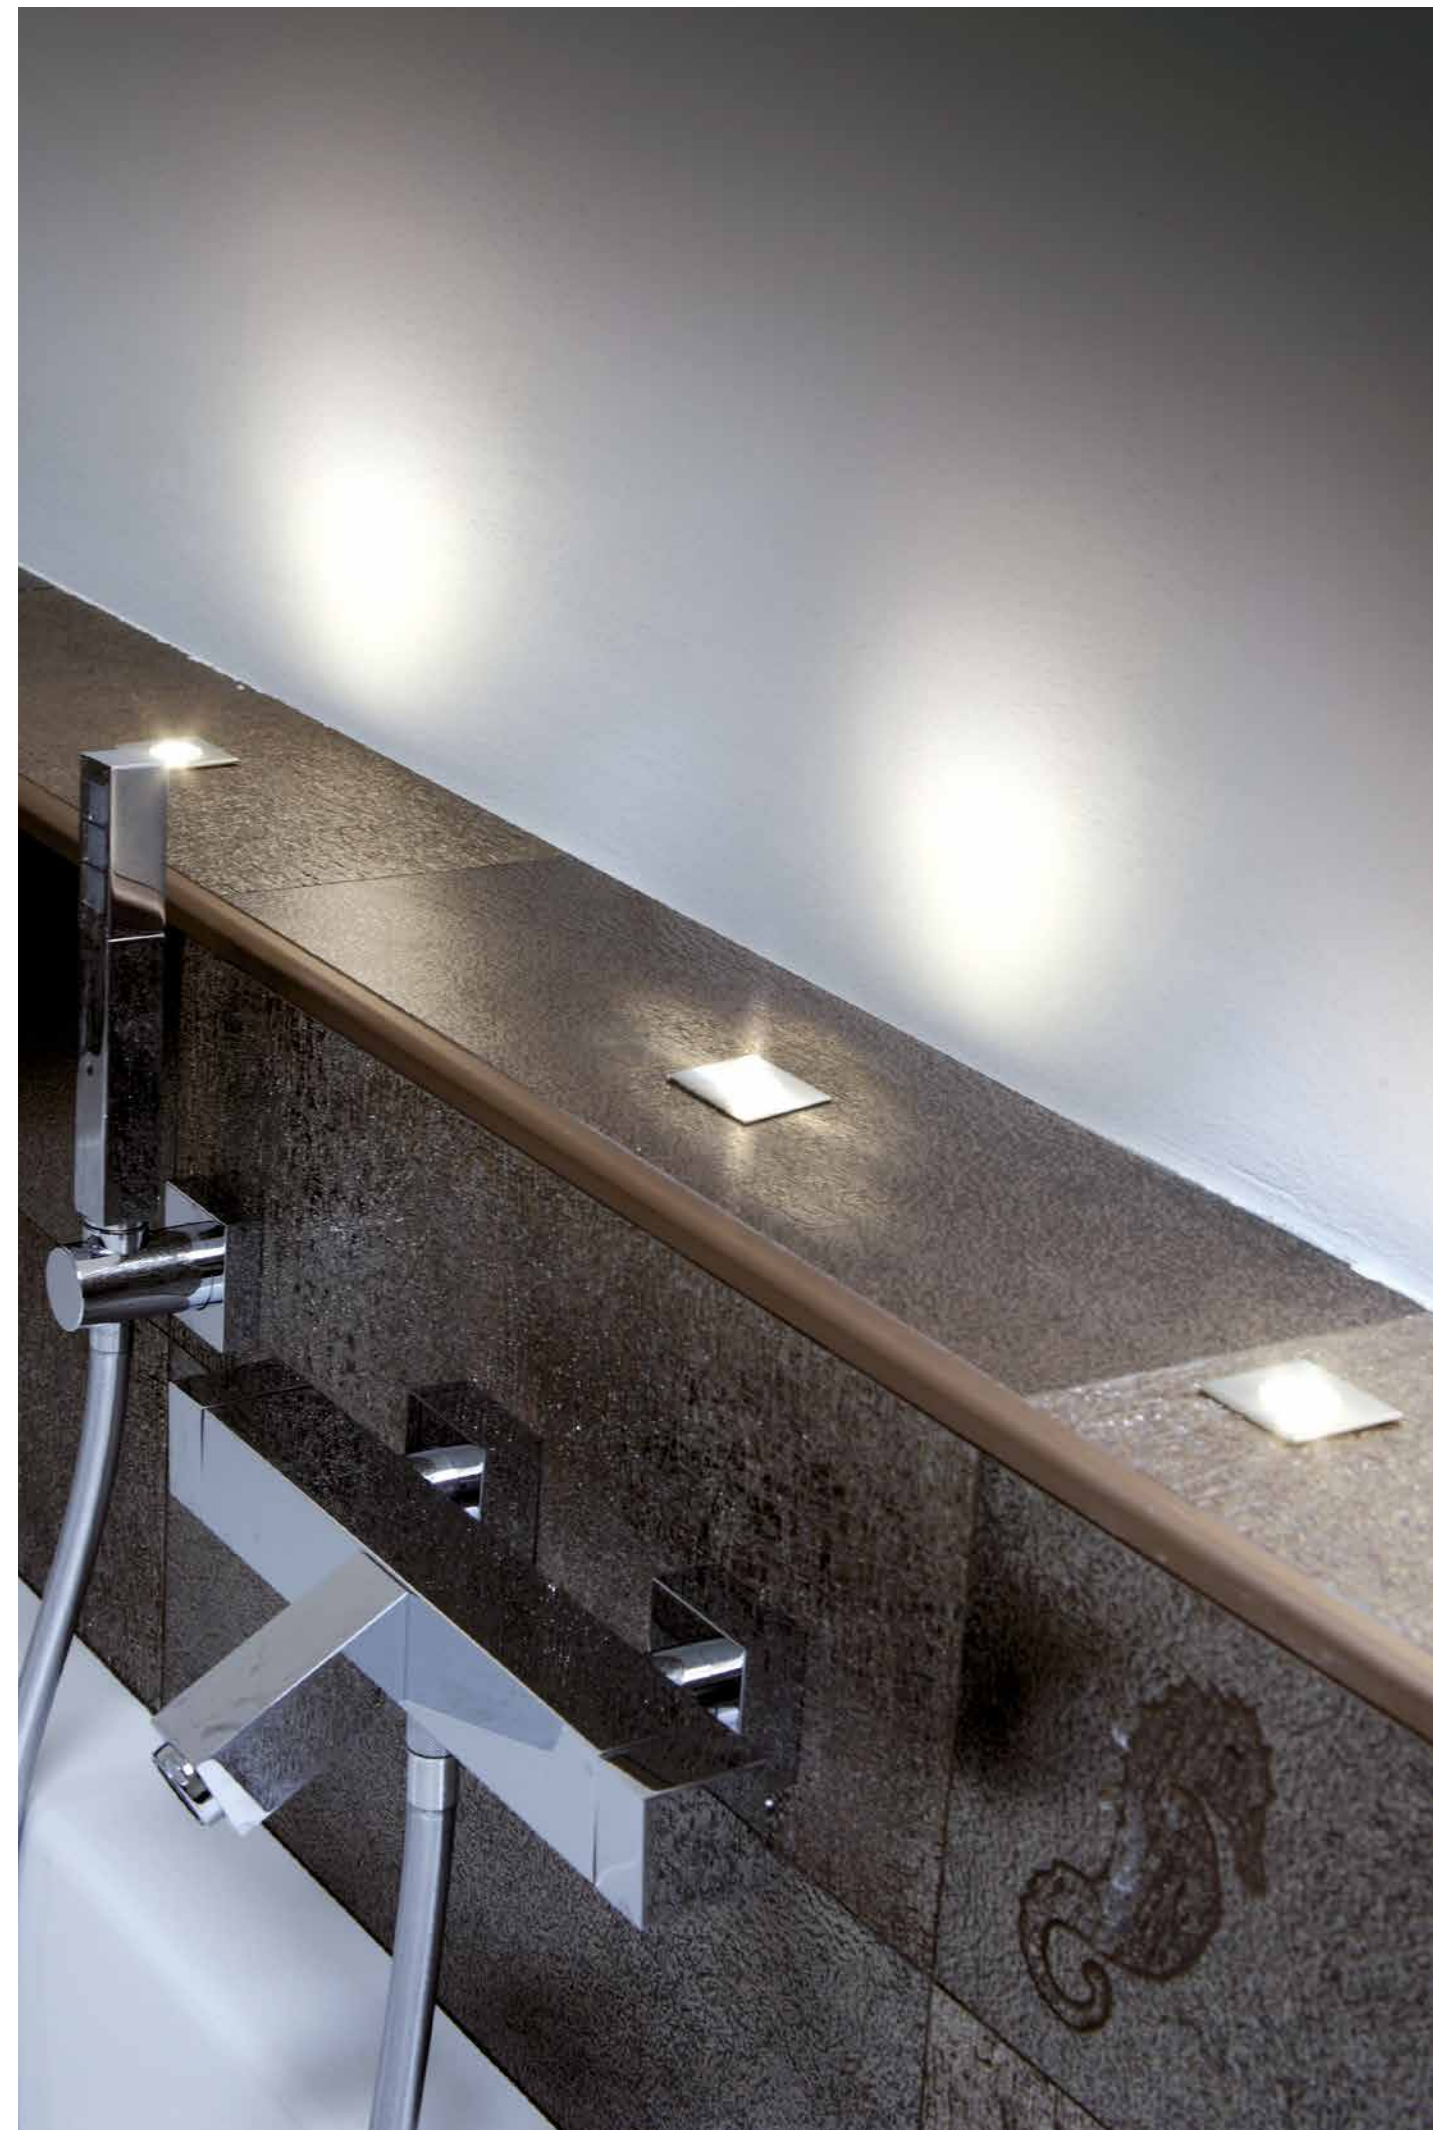

Zeppelin

Design U.T. EGOLUCE