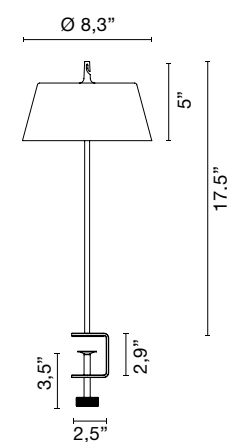

2553.02/_ _ 2.03 lb

.02 ■ Black - Negro

/WW 3000K LED 3.5W 140lm