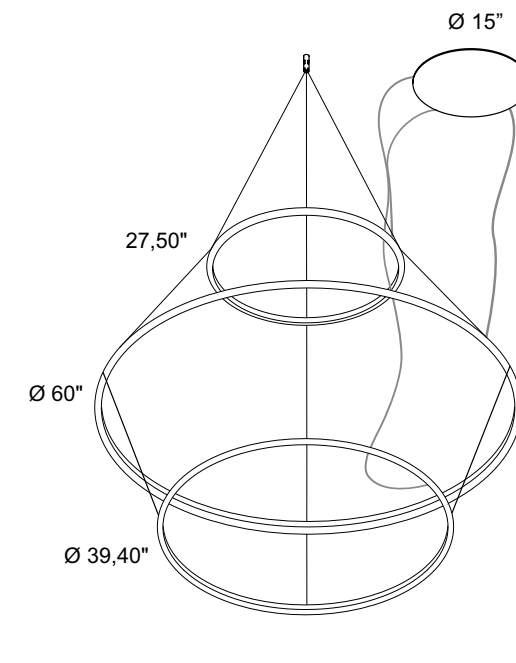

On request are available compositions with rings with different diameter.

A petición están disponibles las composiciones con anillos de diferente diámetro.