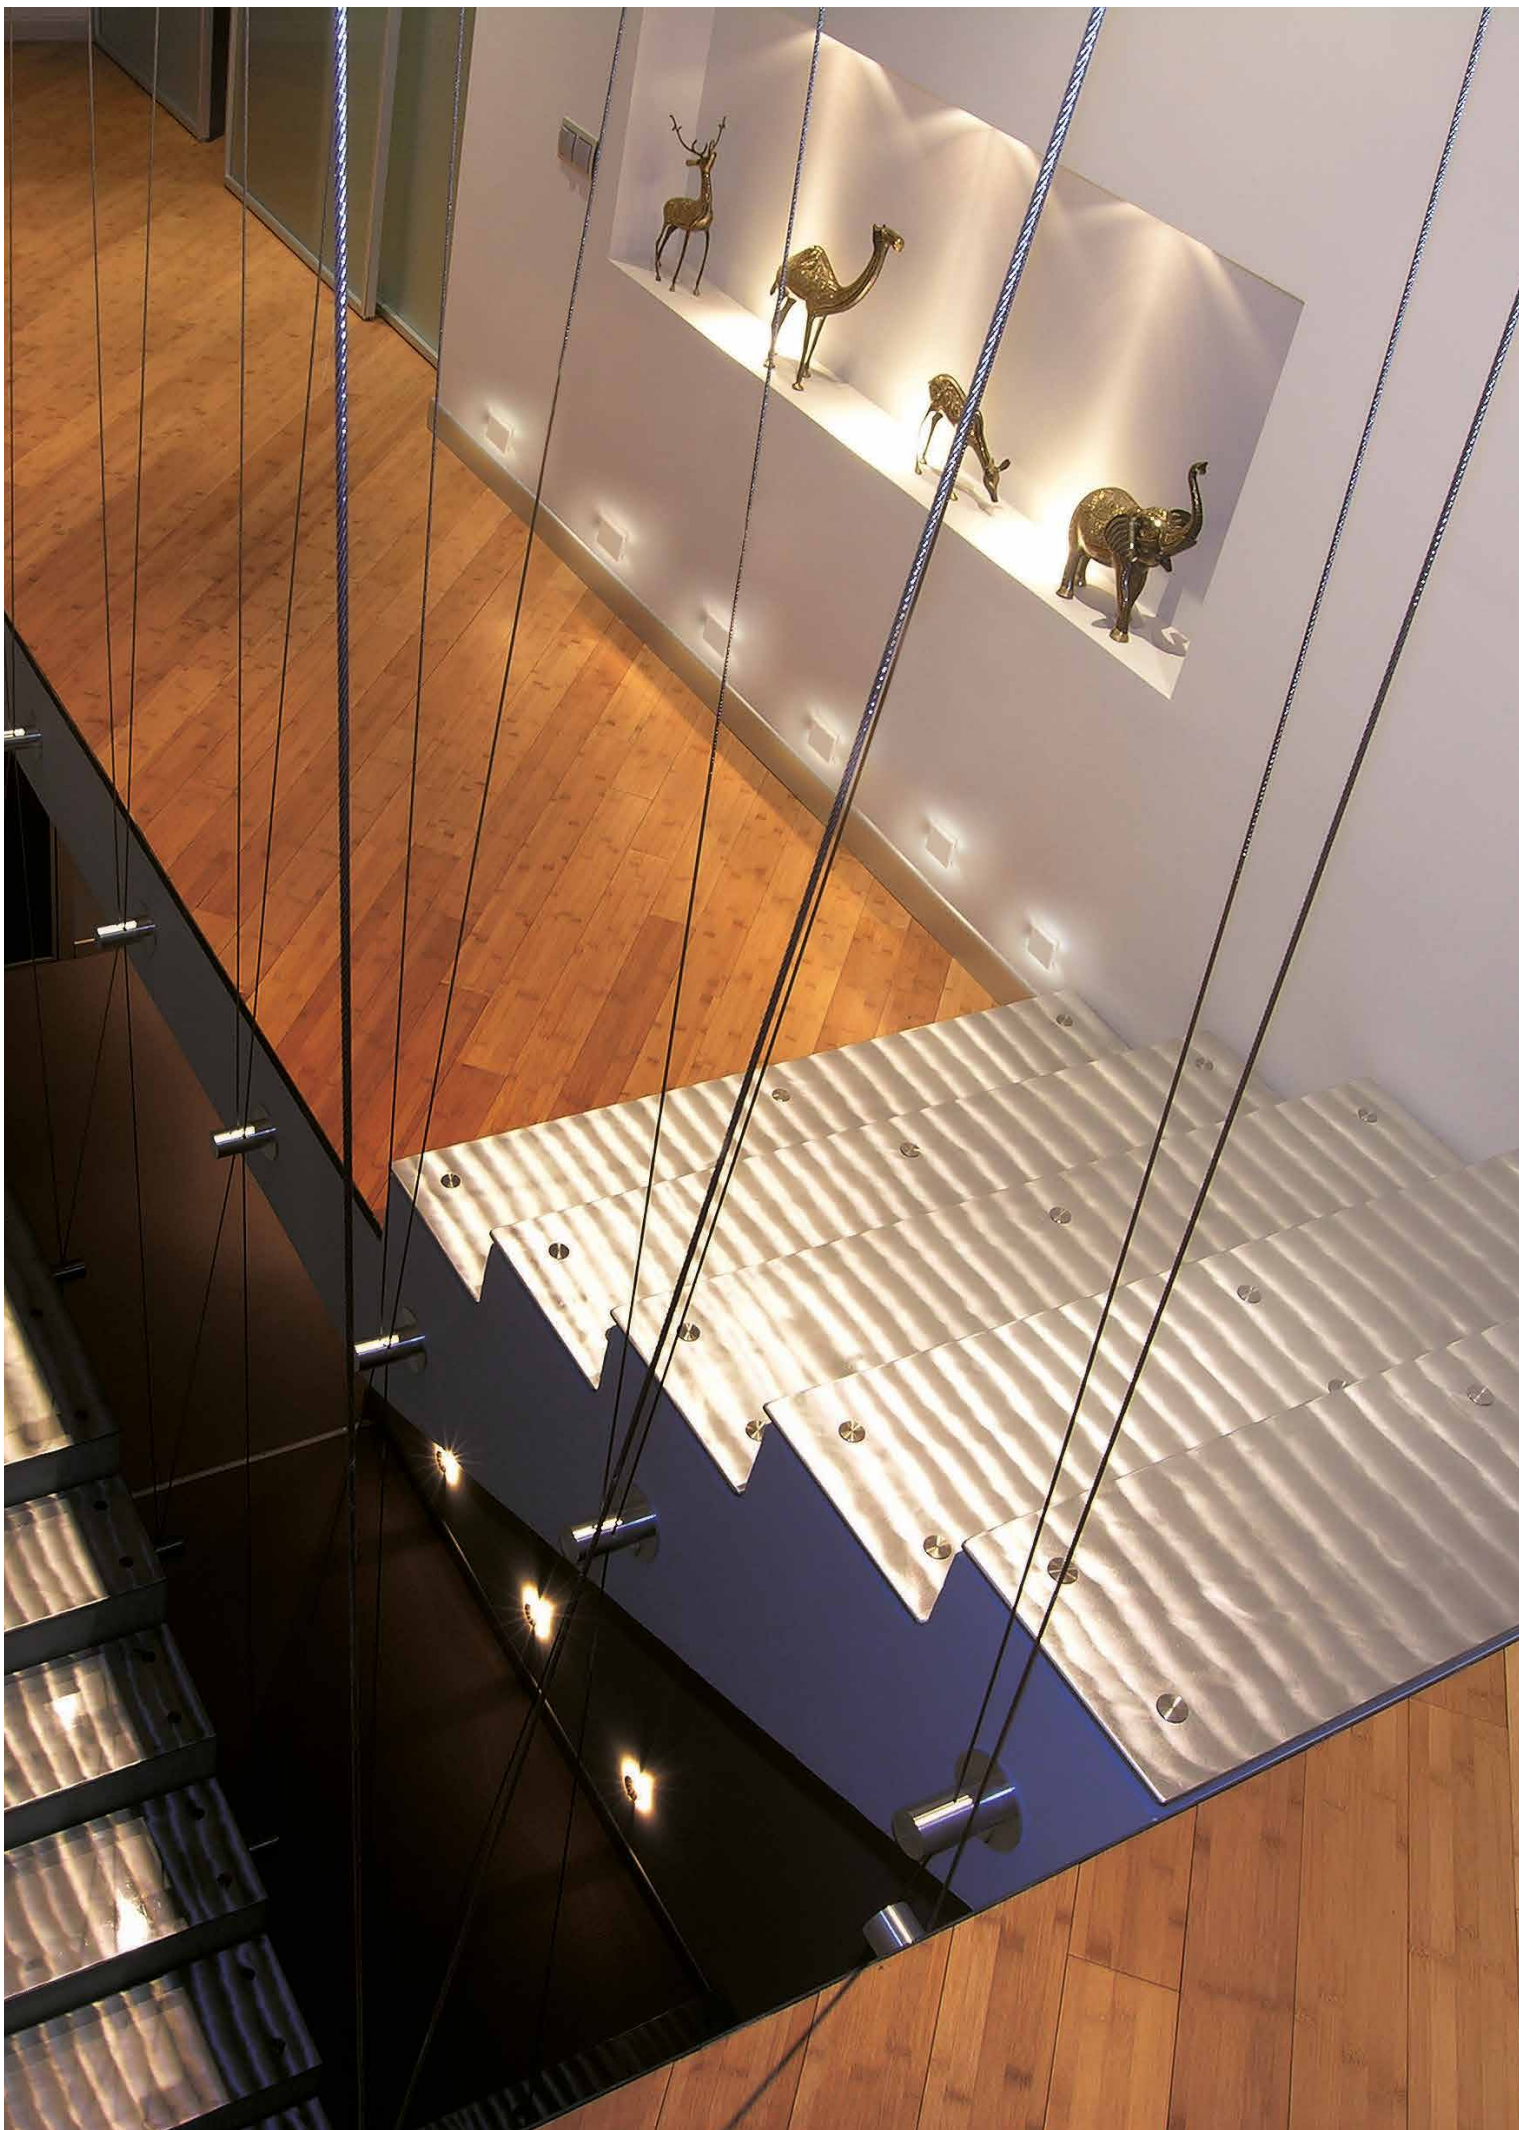

Top Mini

Design U.T. EGOLUCE