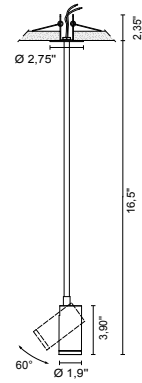

Newton Spots

Design U.T. EGOLUCE

U6342 _ _ / _ _ / _ _ 1.21 lb

- .01 White - Blanco
- .02 Black - Negro

	Optic degree					
/W	/24 /38 /58	LED 8,9W 500mA	17,8V	1353lm	4000K	
/WW	/24 /38 /58	LED 8,9W 500mA	17,8V	1303lm	3000K	
/XW	/24 /38 /58	LED 8,9W 500mA	17,8V	1244lm	2700K	

U6344 _ _ / _ _ / _ _ 7.94 lb

- .01 White - Blanco
- .02 Black - Negro

	Optic degree					
/W	/24 /38 /58	LED 8,9W 500mA	17,8V	1353lm	4000K	
/WW	/24 /38 /58	LED 8,9W 500mA	17,8V	1303lm	3000K	
/XW	/24 /38 /58	LED 8,9W 500mA	17,8V	1244lm	2700K	

ACCESSORIES ACCESORIOS

Louvres
Lightbreak

0267

- .01 White - Blanco
- .02 Black - Negro

Anti-glare screen
Pantalla antirreflejos

0274

- .01 White - Blanco
- .02 Black - Negro

AVAILABLE OPTICS / ÓPTICA DISPONIBLE

/24
Narrow beam optic for accent lighting
Óptica de haz estrecho para iluminación de acento

/38
Medium-beam optics
Óptica de haz medio

/58
Wide-beam optics
Óptica de haz ancho

/ST
Diffuse beam optics for general lighting
Óptica de haz difuso para iluminación general

DRIVERS CONDUCTORES

- **0141/DIM** Multi-power dimmable driver PUSH - 1...10V - 1-2 Newton
- **0141/DALI** Multi-power DALI dimmable driver - 1-2 Newton
- **0145** Multi-power dimmable driver PUSH - 1...10V - 1-3 Newton

- **0145/DALI** Multi-power DALI dimmable driver - 1-3 Newton
- **0127** Drivers 500 mA - 1-6 Newton
- **0128** Drivers 350 mA - 1 Newton