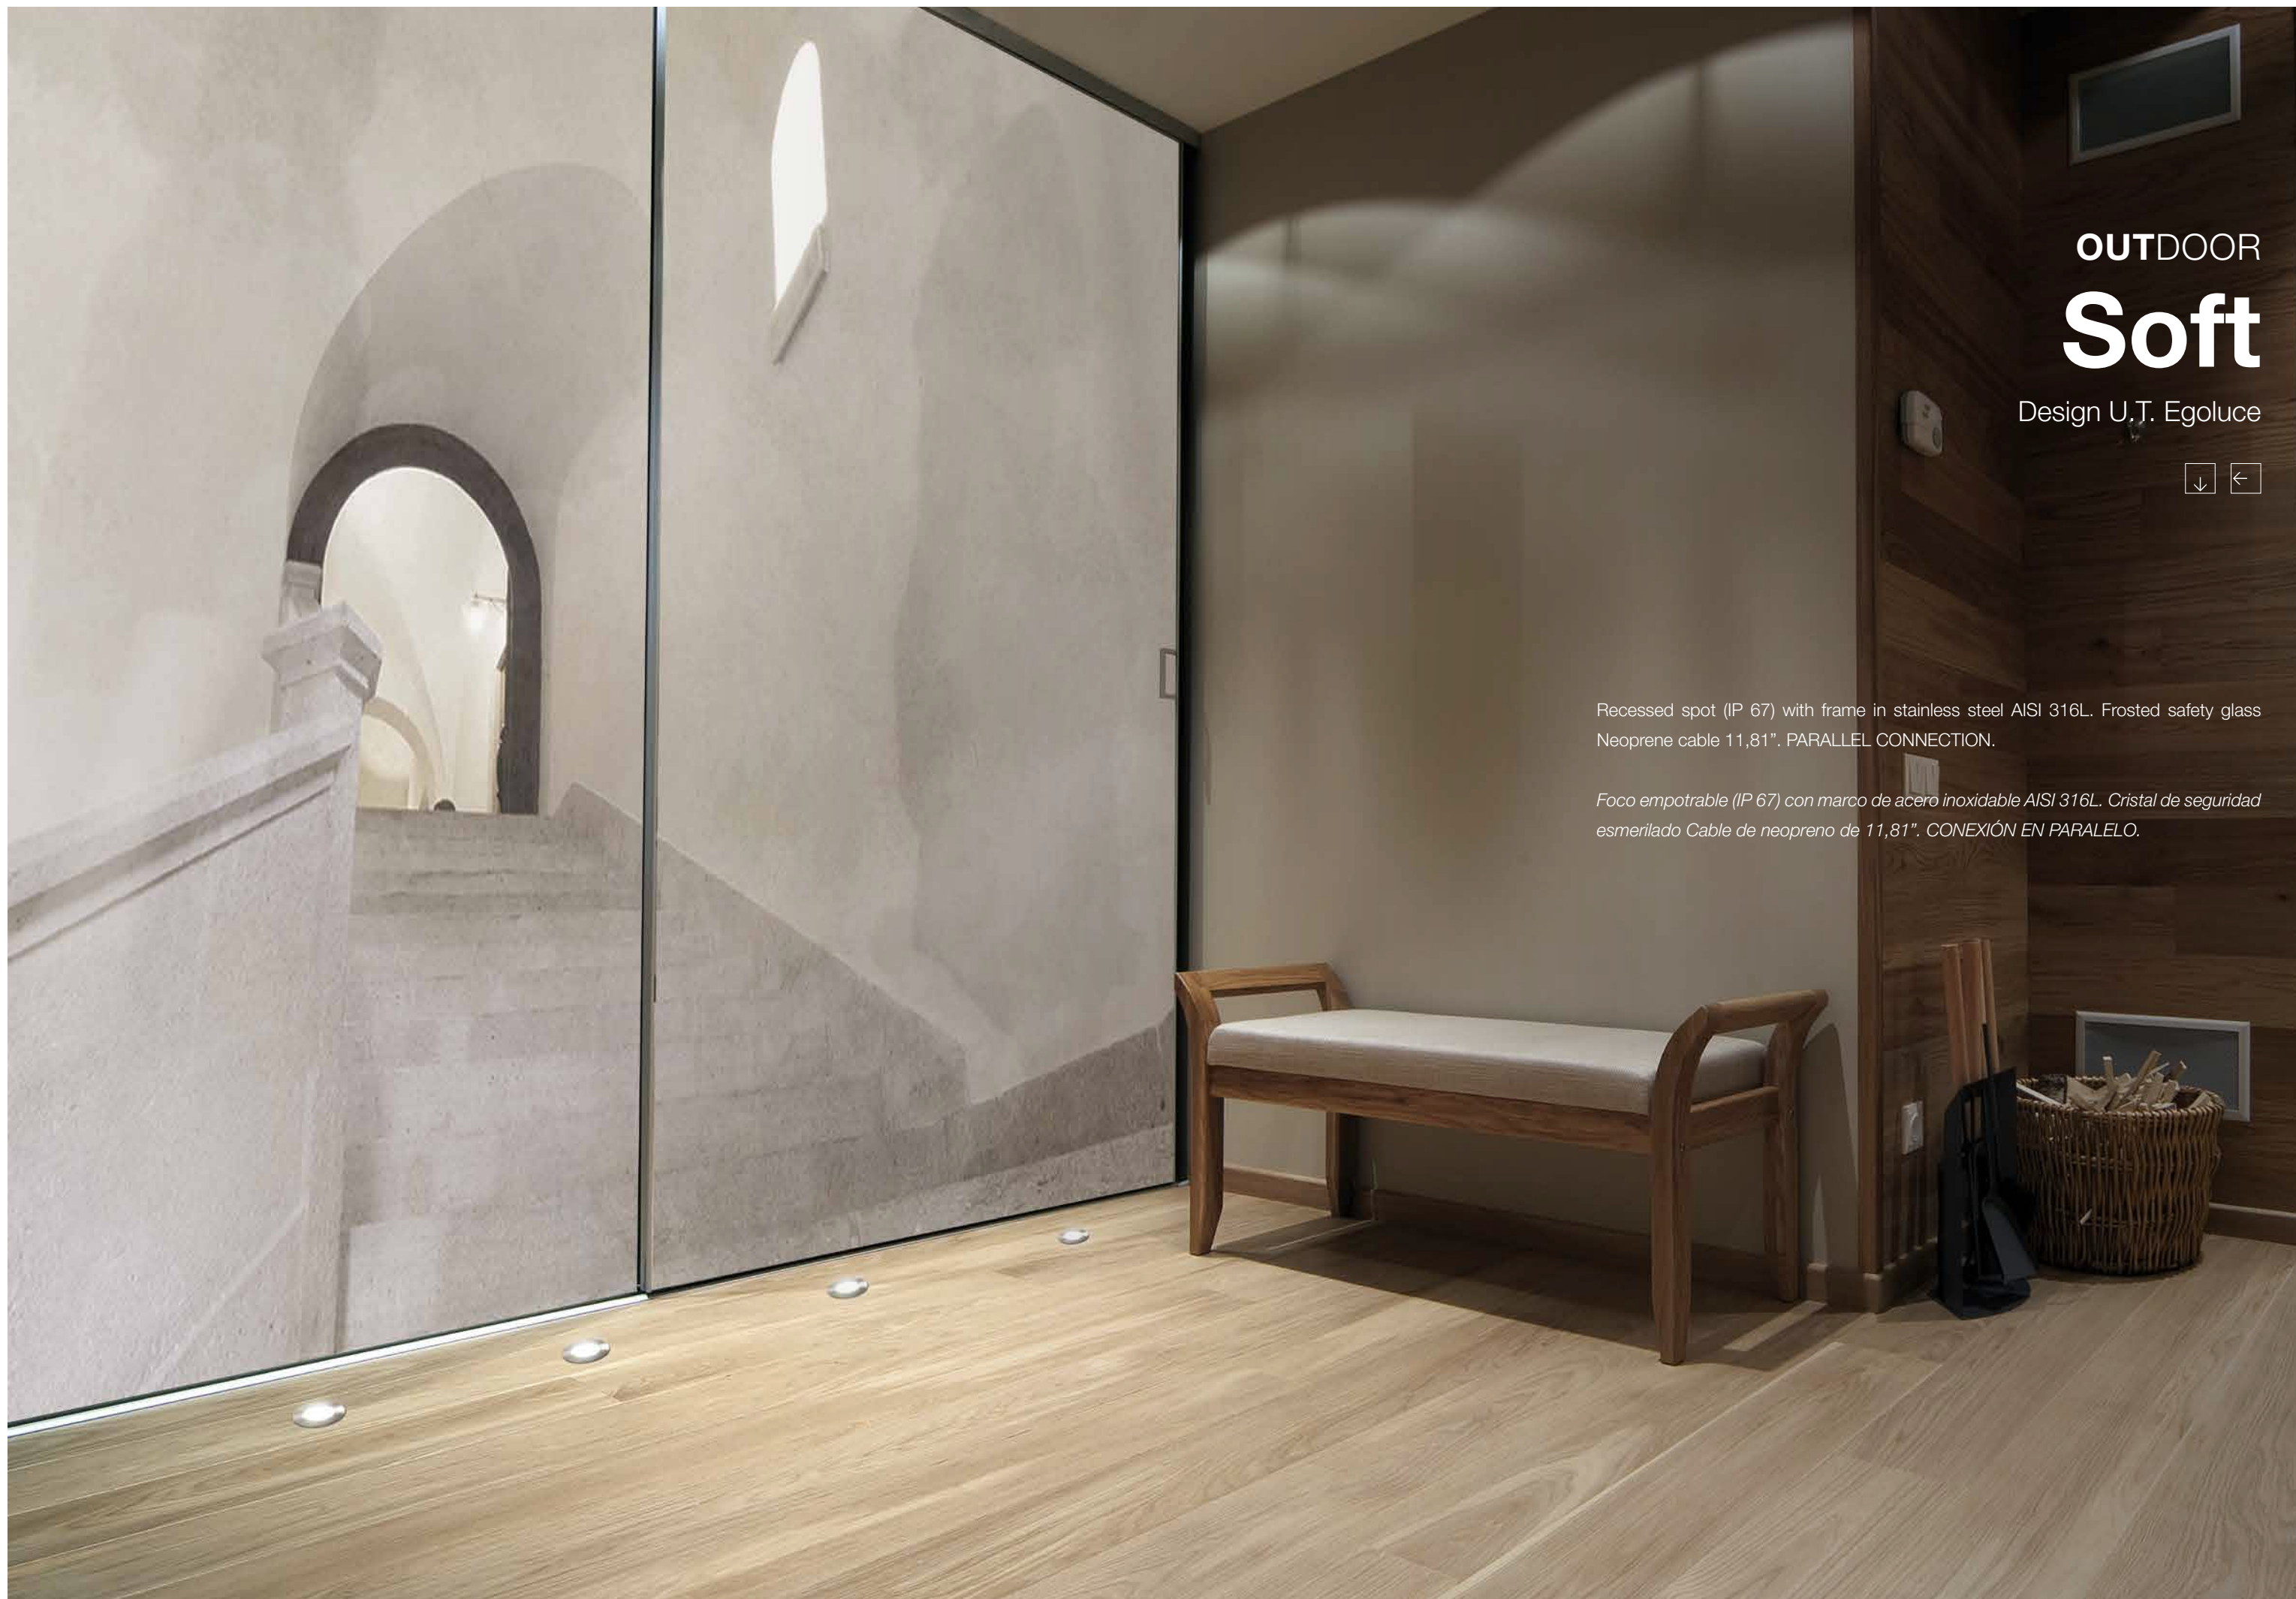

OUTDOOR Soft

Design U.T. EgoLucé

Recessed spot (IP 67) with frame in stainless steel AISI 316L. Frosted safety glass
Neoprene cable 11,81". PARALLEL CONNECTION.

*Foco empotrable (IP 67) con marco de acero inoxidable AISI 316L. Cristal de seguridad
esmerilado Cable de neopreno de 11,81". CONEXIÓN EN PARALELO.*