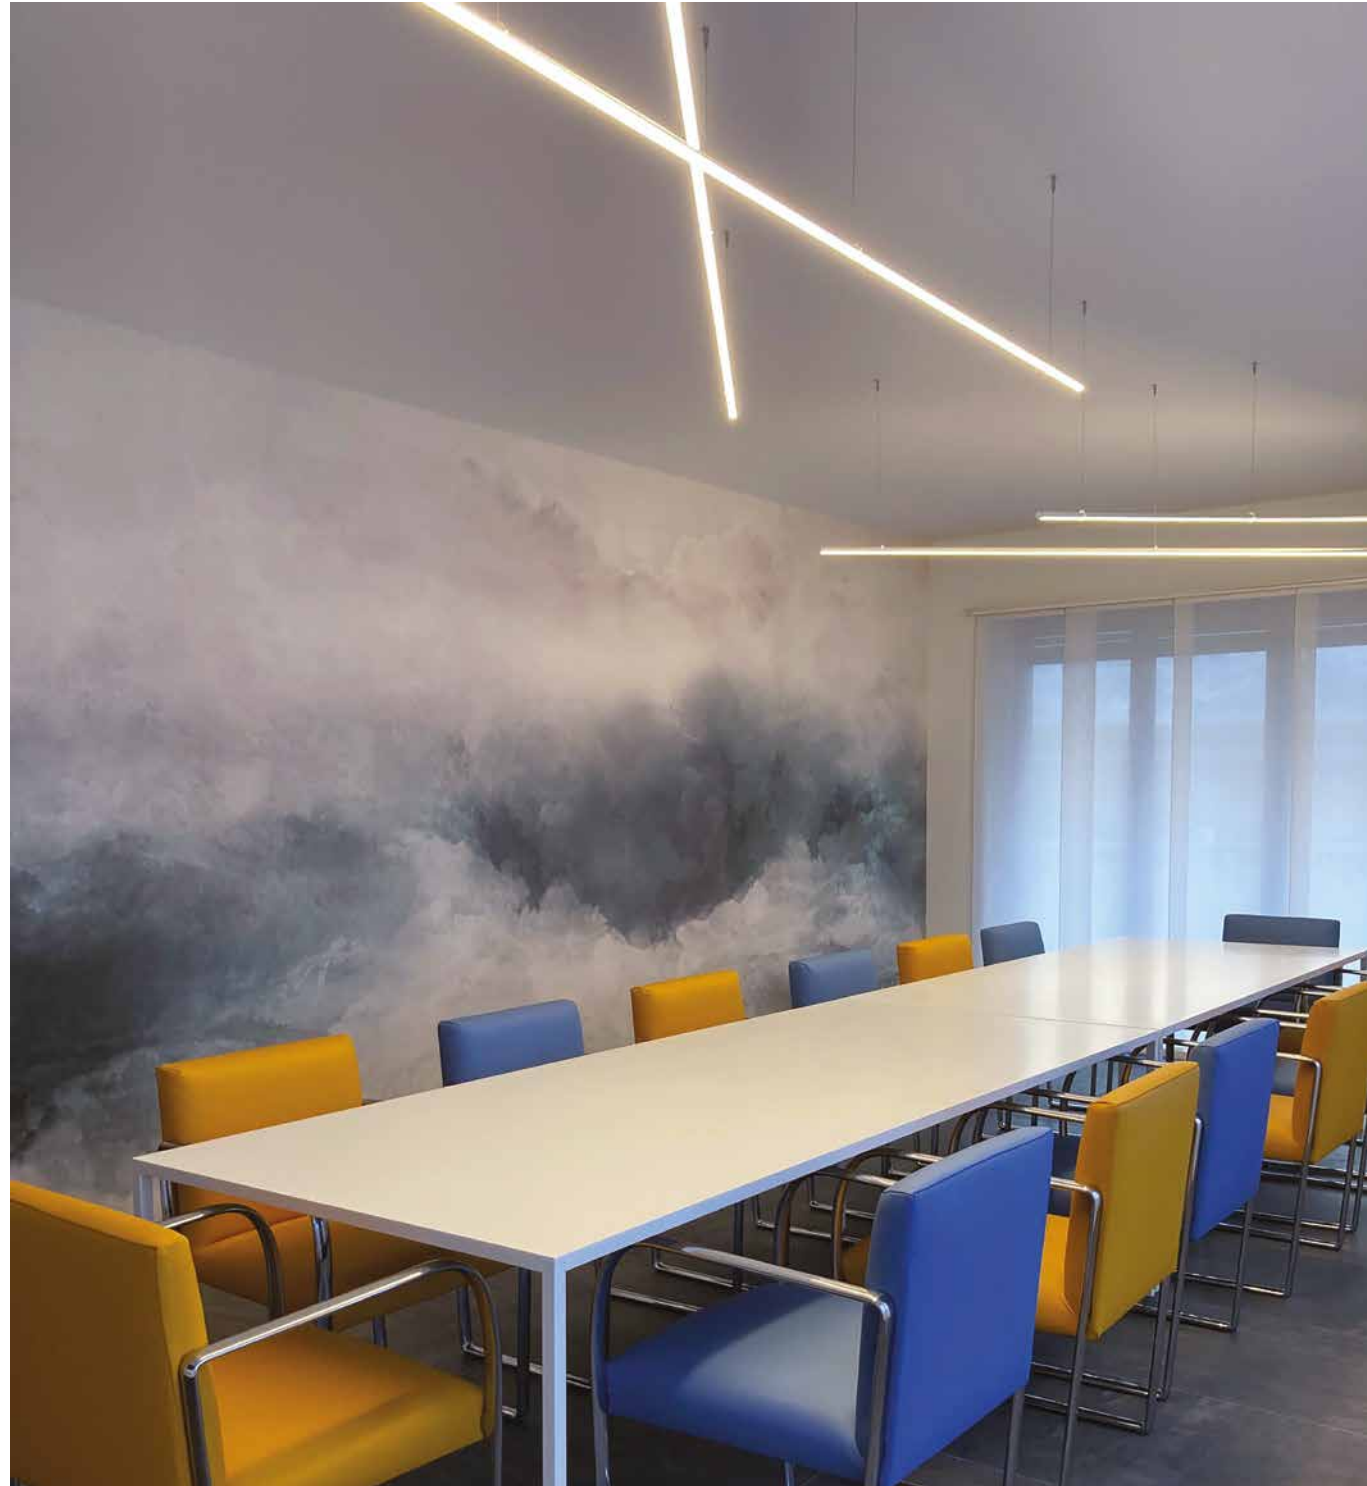

Lancia

Design P. Pepere