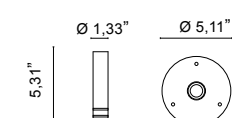

7521._ _

- .01 ■ White - *Blanco*
- .02 ■ Black - *Negro*
- .06 ■ Green - *Verde*
- .33 ■ Stainless steel AISI 316L - *Acero cepillado*
- .34 ■ Painted corten finishing - *Corten pintado*

Base with cover disc
Base con disco de cubierta de base

7522._ _

- .01 ■ White - *Blanco*
- .02 ■ Black - *Negro*
- .06 ■ Green - *Verde*
- .33 ■ Stainless steel AISI 316L - *Acero cepillado*
- .34 ■ Painted corten finishing - *Corten pintado*

DRIVERS CONDUCTORES

0127 Drivers 500 mA - 1-6 Spot

0145 Multi-power dimmable driver PUSH - 1...10V - 1-21 Spot

0141/DIM Multi-power dimmable driver PUSH - 1...10V - 1-11 Spot

0128 Drivers 350 mA - 1-10 Spot

0141/DALI Multi-power dimmable driver PUSH - 1...10V - 1-11 Spot

0145/DALI Multi-power DALI dimmable driver - 1-21 Spot