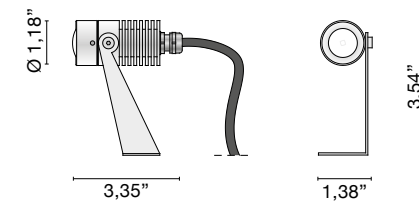

4510. _ / _ / _ / _ 0.66 lb

- .06 ■ Green - Verde
- .39 ■ Painted Anthracite finishing - Pintado antracita
- .45 ■ Aluminium anodized - Aluminio anodizado

	Optic degree					
/W	/11	/25	/45	LED max 2W 500mA	209lm	4000K
/WW	/11	/25	/45	LED max 2W 500mA	199lm	3000K
/XW	/11	/25	/45	LED max 2W 500mA	189lm	2700K

ACCESSORIES ACCESORIOS

0247

0243

DRIVERS CONDUCTORES

- 0127 Drivers 500 mA - 1-6 Vision 1
- 0128 Drivers 350 mA - 1-10 Vision 1
- 0141/DIM Multi-power dimmable driver PUSH - 1...10V 500 mA - 2-8 Vision 1

- 0141/DALI Multi-power DALI dimmable driver 500 mA - 2-8 Vision 1
- 0145 Multi-power dimmable driver 500 mA - 1-21 Vision 1
- 0145/DALI Multi-power DALI dimmable driver 500 mA - 1-21 Vision 1

Only serial connection - Solo conexión serie