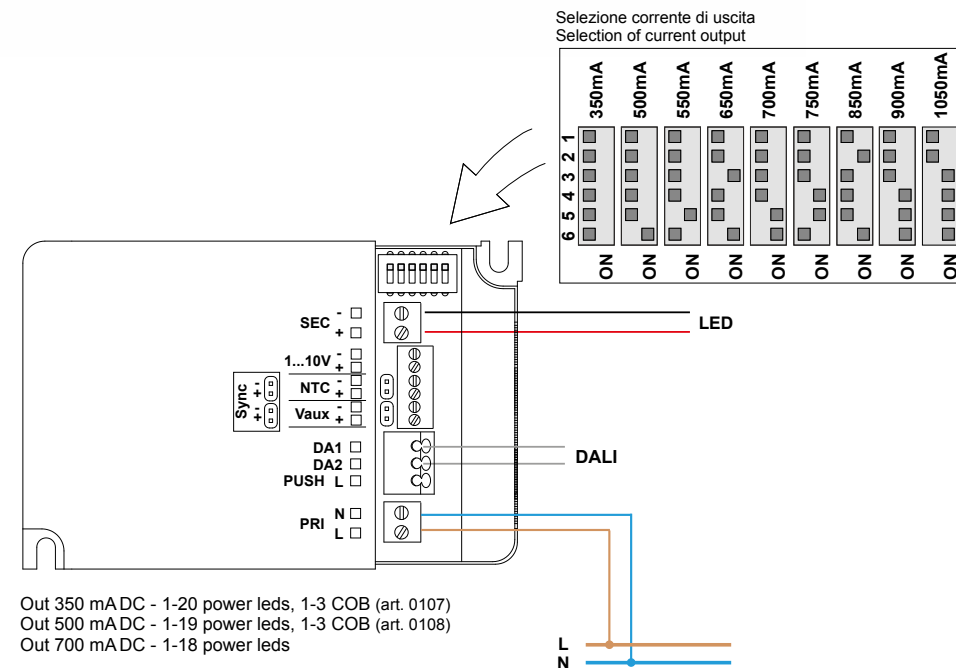

DALI DIMMING PARA COB Y POWER LED

Multi-power drivers supplied with dip-switch for selection of the output current.

Features DALI dimming (0,5-100%):

- memory function for sets or light groups
- recall of stored functions
- compatible with standard DALI interfaces

Art. 0133 synchronisation cable supplied separately; max. 10 synchronised power supplies, of which only one is controlled.

Balastos multipotencia equipados con interruptores DIP para la selección de la corriente de salida.

Funciones de regulación DALI (0,5-100%):

- función de memoria para escenas o grupos de iluminación
- recuperación de funciones almacenadas
- compatibilidad con interfaces estándar DALI

Art. 0133 synchronisation cable is sold separately, one commanded master driver can synchronise up to max. 9 slaves