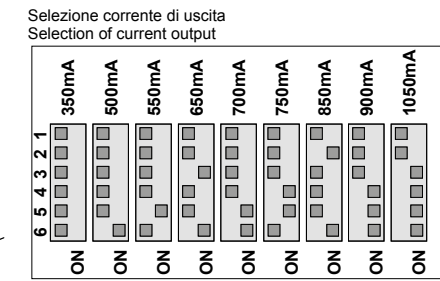

REGULACIÓN 1...10V & PUSH PARA COB Y POWER LED

Multi-power drivers supplied with dip-switch for selection of the output current.

Light regulation 0-100% by means of PUSH function, 1...10V interface.

Art. 0133 synchronization cable is sold separately, one commanded master driver can synchronize up to max. 9 slaves

Fuentes de alimentación multipotencia equipadas con interruptores DIP para seleccionar la corriente de salida.

Ajuste de luminosidad 0-100% mediante función PUSH, interfaz 1...10V.

Art. 0133 cable de sincronización suministrado por separado; máx. 10 alimentadores sincronizados, de los cuales sólo se controla uno. (1 Amo + 9 Esclavos)

1...10 V

For light regulation 1...10V the control systems are provided of active terminal connection.

Para la regulación a través de 1...10V, el sistema dispone de un terminal activo específico.

PUSH

Light regulation by means of PUSH function.

A short push to turn on and off; a longer push to increase or decrease light intensity. Regulation automatically stops at minimum and maximum values. For another on, regulation or off command, release the push button and give the desired command again.

Attention: only use normally open push buttons with no incorporated warning light.

0145

0145