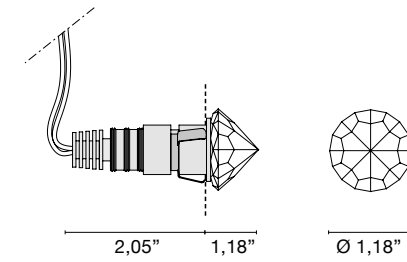

6360 _ _ / _ _ 0.07 lb

.50 ■ Crystal - *Cristal*

/W	4000K	LED 1W 350mA	151lm
/WW	3000K	LED 1W 350mA	143lm
/XW	2700K	LED 1W 350mA	132lm

ACCESSORIES ACCESORIOS

0215

0212

DRIVERS CONDUCTORES

0128	Drivers 350 mA - 1-10 Alcor
0141/DIM	Multi-power dimmable driver PUSH - 1...10V - 1-12 Alcor
0141/DALI	Multi-power DALI dimmable driver - 1-12 Alcor

0145	Multi-power dimmable driver PUSH - 1...10V - 1-21 Alcor
0145/DALI	Multi-power DALI dimmable driver - 1-21 Alcor

Only serial connection - *Solo conexión serie*