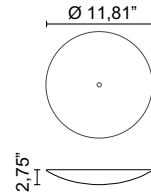

Canopy complete with 99W driver
Rosetón completa con controlador de 99W

U0990/100 . _ _ / _ _	Weight
.01 White - Blanco	99 W
.02 Black - Negro	99 W
.85 Painted silver finishing - Plata pintada	99 W
.86 Painted gold finishing - Oro pintado	99 W
.87 Painted copper finishing - Cobre pintado	99 W
.88 Painted bronze finishing - Bronce pintado	99 W

/P DIMMER		MAX 75W
/V DIMMER		MAX 75W
/D DIMMER		MAX 75W