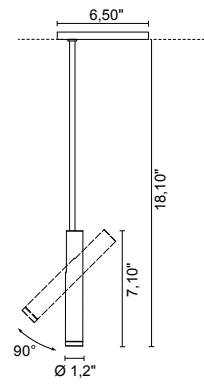

Newton Slim Track 48V

Design U.T. EGOLUCE