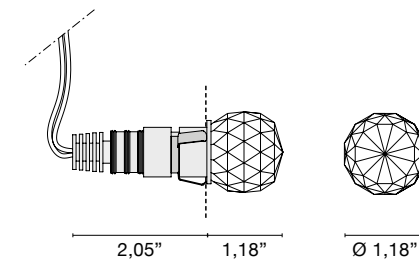

6358. _ _ / _ _ 0.13 lb

.50   Crystal - Cristal

/W	4000K	LED 1W 350mA	151lm
/WW	3000K	LED 1W 350mA	143lm
/XW	2700K	LED 1W 350mA	132lm

ACCESSORIES ACCESORIOS

0215

0212

DRIVERS CONDUCTORES

0128	Drivers 350 mA - 1-10 V Vega
0141/DIM	Multi-power dimmable driver PUSH - 1...10V - 5-8 Vega
0141/DALI	Multi-power DALI dimmable driver - 4-8 Vega

0145	Multi-power dimmable driver PUSH - 1...10V - 1-21 Vega
0145/DALI	Multi-power DALI dimmable driver - 1-21 Vega

Only serial connection - Solo conexión serie