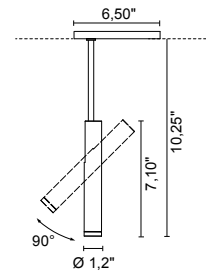

Newton Slim Track 48V

Design U.T. EGOLUCE