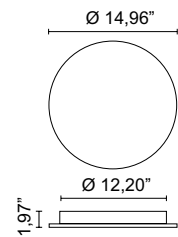

Canopy complete with driver 198W
Roseta completa con driver de 198W

U0990/200 . _ _ / _ _	4.41 lb
.01 White - Blanco	198 W
.02 Black - Negro	198 W
.85 Painted silver finishing - Plata pintada	198 W
.86 Painted gold finishing - Oro pintado	198 W
.87 Painted copper finishing - Cobre pintado	198 W
.88 Painted bronze finishing - Bronce pintado	198 W

/P	DIMMER		MAX 2x75W
/V	DIMMER		MAX 2x75W
/D	DIMMER		MAX 2x75W