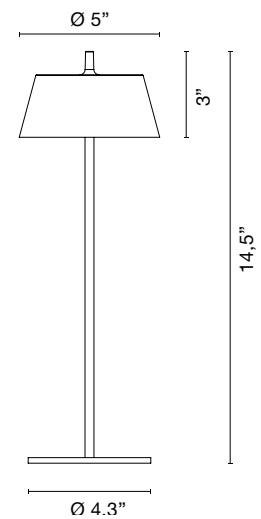

2550. _ _ 1.43 lb

- .02 ■ Black - *Negro*
- .06 ■ Green - *Verde*
- .34 ■ Painted corten finishing - *Corten pintado*
- .39 ■ Painted Anthracite finishing - *Pintado antracita*

2700-3000K LED 2.2W 120lm