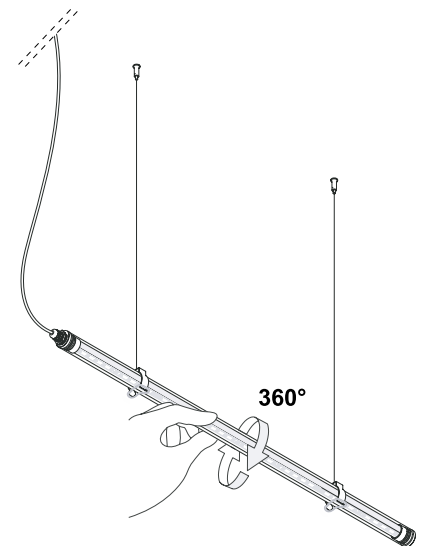

1665._ / 128 / _ _ 2.43 lb

.33 ■ Stainless steel AISI 316L - Acero cepillado

/W	4000K	LED 18W CRI>90	24V	2208lm
/WW	3000K	LED 18W CRI>90	24V	1980lm
/XW	2700K	LED 18W CRI>90	24V	1872lm

1665._ / 158 / _ _ 3.00 lb

.33 ■ Stainless steel AISI 316L - Acero cepillado

/W	4000K	LED 22,5W CRI>90	24V	2760lm
/WW	3000K	LED 22,5W CRI>90	24V	2475lm
/XW	2700K	LED 22,5W CRI>90	24V	2340lm

1665._ / 178 / _ _ 3.37 lb

.33 ■ Stainless steel AISI 316L - Acero cepillado

/W	4000K	LED 25,5W CRI>90	24V	3128lm
/WW	3000K	LED 25,5W CRI>90	24V	2805lm
/XW	2700K	LED 25,5W CRI>90	24V	2652lm

1665._ / 208 / _ _ 3.95 lb

.33 ■ Stainless steel AISI 316L - Acero cepillado

/W	4000K	LED 30W CRI>90	24V	3680lm
/WW	3000K	LED 30W CRI>90	24V	3300lm
/XW	2700K	LED 30W CRI>90	24V	3120lm

Suspension fixing kit and ceiling canopies, power supplies separately ordered

El kit de montaje en suspensión y las rosetas con fuentes de alimentación deben pedirse por separado