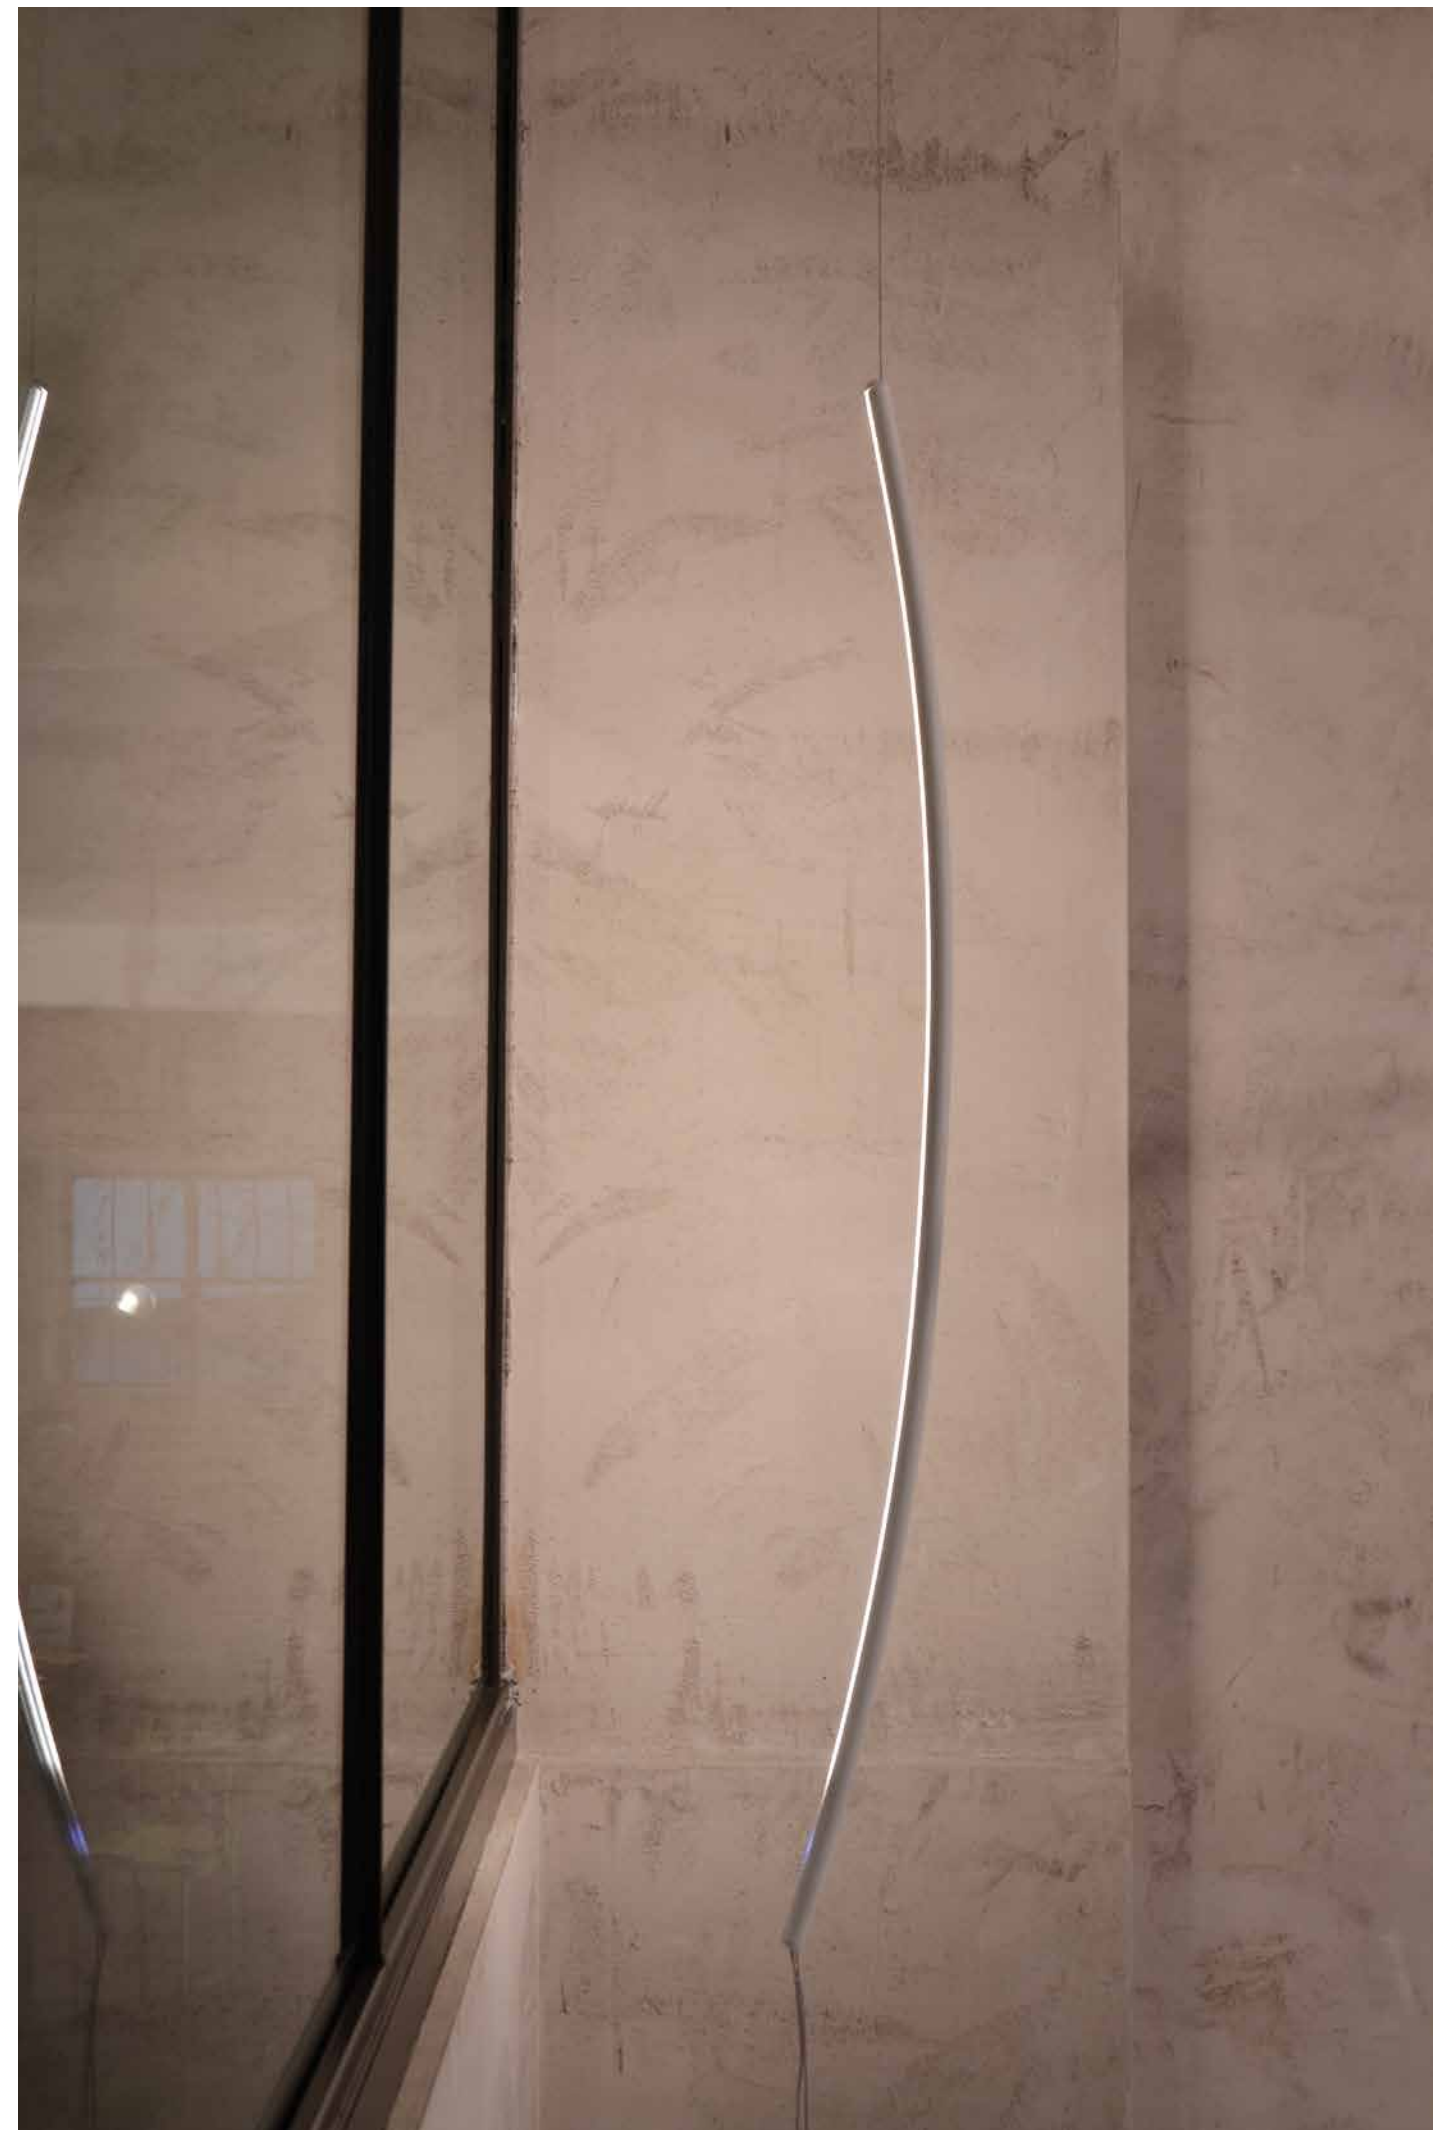

Lancia di Achille

Design P. Peperè