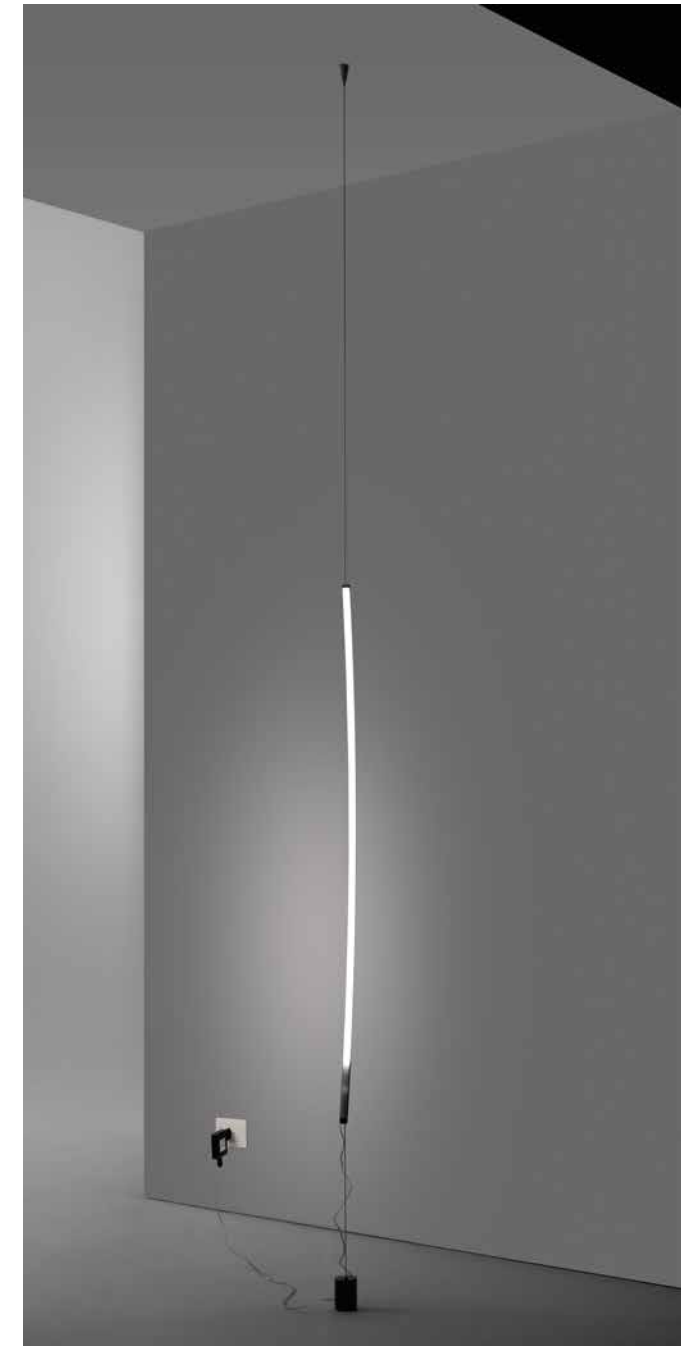

Lancia di Achille

Design P. Peperè

Touch dimmer switch included
Con regulador de intensidad táctil

U1567... / ... 6.17 lb

.01 White - Blanco

.02 Black - Negro

.31 Chromed - Cromado

/W 4000K LED 19,5W CRI>90 2486lm

/WW 3000K LED 19,5W CRI>90 2222lm

/XW 2700K LED 19,5W CRI>90 2079lm

FINISHES CODES - CÓDIGOS DE ACABADOS

.01 White
Blanco

.02 Black
Negro

.31 Chrome
Cromo

The dimmer-switch with memory is integrated in the stem.
El regulador de intensidad táctil con memoria está integrado en el perfil.

The counterweight maintains the lamp in the desired position.
El contrapeso permite colocar la lámpara en el lugar deseado.