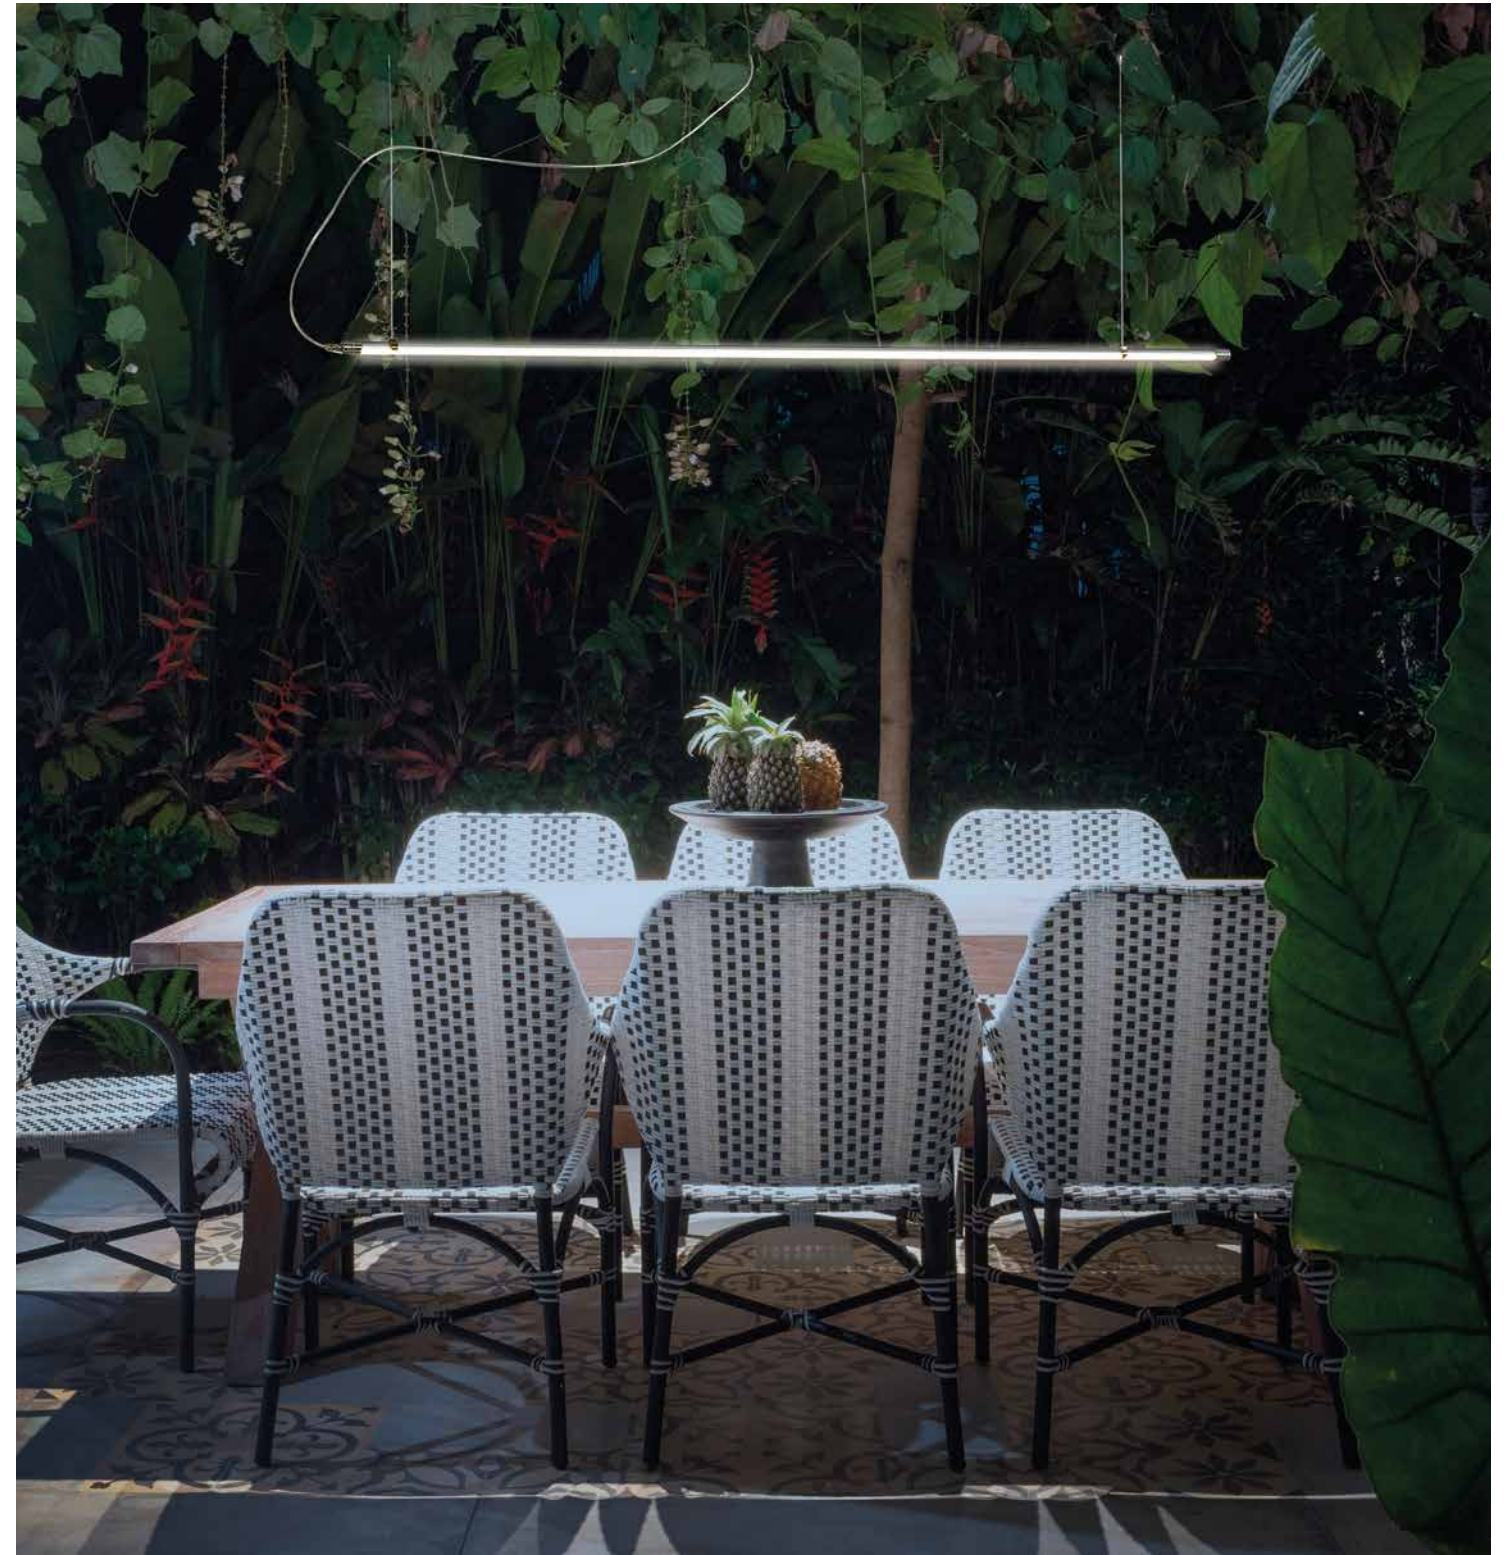

Wanda System

Design U.T. EGOLUCE