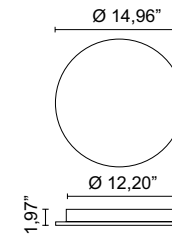

Canopy complete with driver 198W
Roseta completa con driver de 198W

U0990/200 . _ _ / _ _	4.41 lb
.01 White - Blanco	198 W
.02 Black - Negro	198 W
.85 Painted silver finishing - Plata pintada	198 W
.86 Painted gold finishing - Oro pintado	198 W
.87 Painted copper finishing - Cobre pintado	198 W
.88 Painted bronze finishing - Bronce pintado	198 W

/P DIMMER		MAX 2x75W
/V DIMMER		MAX 2x75W
/D DIMMER		MAX 2x75W