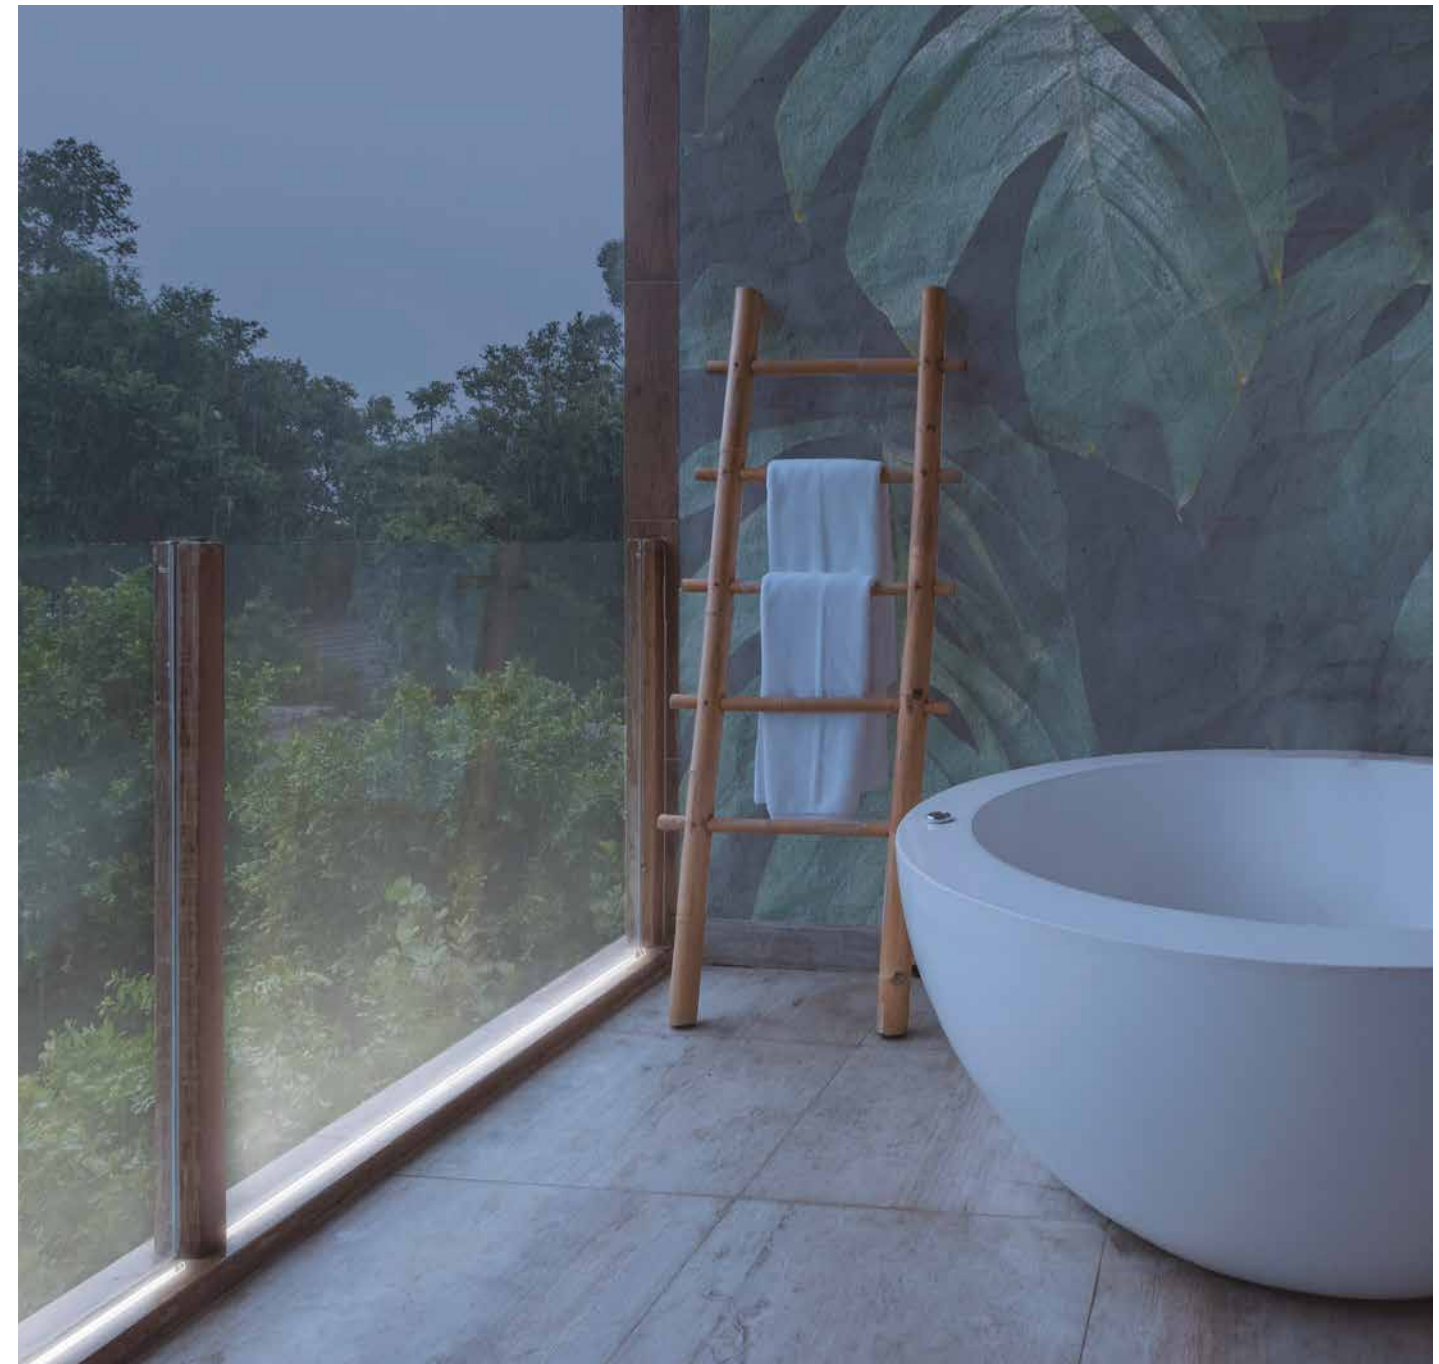

Wanda

Design U.T. EGOLUCE