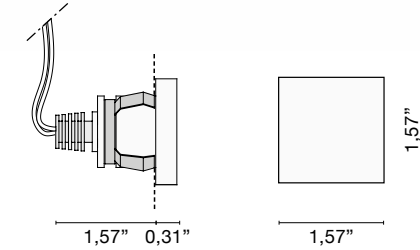

6354.__ / __ 0.11 lb

.01   White - Blanco

/W	4000K	LED 1W 350mA	151lm
/WW	3000K	LED 1W 350mA	143lm
/XW	2700K	LED 1W 350mA	132lm

6355.__ / __ 0.09 lb

.01   White - Blanco

/W	4000K	LED 1W 350mA	151lm
/WW	3000K	LED 1W 350mA	143lm
/XW	2700K	LED 1W 350mA	132lm

ACCESSORIES ACCESORIOS

0216

0213

DRIVERS CONDUCTORES

0128	Drivers 350 mA - 1-10 Ice
0141/DIM	Multi-power dimmable driver PUSH - 1...10V - 1-12 Ice
0141/DALI	Multi-power DALI dimmable driver - 1-12 Ice

0145	Multi-power dimmable driver PUSH - 1...10V - 1-21 Ice
0145/DALI	Multi-power DALI dimmable driver - 1-21 Ice

Only serial connection - Solo conexión serie