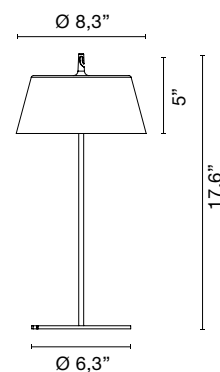

Lara Maxi

Design Serge Cornelissen

2552.02/_ _ 3.37 lb

.02 ■ Black - Negro

/WW 3000K LED 3.5W 140lm