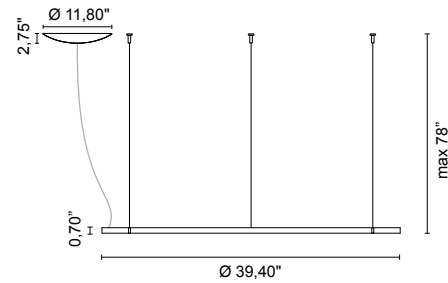

U1563 / / 3.75 lb

- **.01** White - Blanco
- **.02** Black - Negro
- **.85** Painted silver finishing - Plata pintada
- **.86** Painted gold finishing - Oro pintado
- **.87** Painted copper finishing - Cobre pintado
- **.88** Painted bronze finishing - Bronce pintado

/W	4000K	LED 54W CRI>90	6780lm
/WW	3000K	LED 54W CRI>90	6060lm
/XW	2700K	LED 54W CRI>90	5670lm