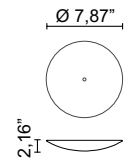

Canopy complete with 60W driver
Rosetón completa con controlador de 60W

U0990/60 . _ _	1.32 lb
.01 White - Blanco	60 W
.02 Black - Negro	60 W
.85 Painted silver finishing - Plata pintada	60 W
.86 Painted gold finishing - Oro pintado	60 W
.87 Painted copper finishing - Cobre pintado	60 W
.88 Painted bronze finishing - Bronce pintado	60 W