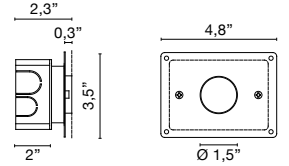

Kit: box + perforated plaster
Kit: caja + yeso perforado

Spoon

0249

Box + plaster
Caja + yeso

Vision 1, Vision 3, Tris, Step, Slot

7521._ _

Aluminium wall base with cover disc
Base mural de aluminio con disco de cubierta de base