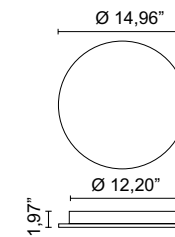

Canopy complete with driver 198W
Roseta completa con driver de 198W

U0990/200 . _ _ / _ _		4.41 lb
.01	White - Blanco	198 W
.02	Black - Negro	198 W
.85	Painted silver finishing - Plata pintada	198 W
.86	Painted gold finishing - Oro pintado	198 W
.87	Painted copper finishing - Cobre pintado	198 W
.88	Painted bronze finishing - Bronce pintado	198 W

/P	DIMMER		MAX 2x75W
/V	DIMMER		MAX 2x75W
/D	DIMMER		MAX 2x75W