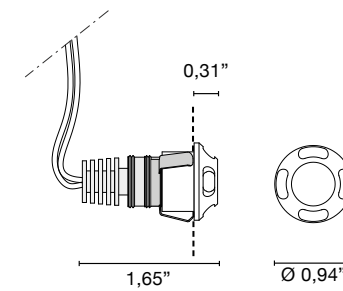

6382 / / 0.04 lb
.01 ■ White - Blanco

/B	LED 1W CRI>90	500mA	
/W	4000K	LED 1W CRI>90	500mA 151lm
/WW	3000K	LED 1W CRI>90	500mA 143lm
/XW	2700K	LED 1W CRI>90	500mA 135lm

ACCESSORIES ACCESORIOS

0215

0212

DRIVERS CONDUCTORES

0128	Drivers 350 mA - 1-10 Cruise
0141/DIM	Multi-power dimmable driver PUSH - 1...10V - 1-12 Cruise
0141/DALI	Multi-power DALI dimmable driver - 1-12 Cruise

0145	Multi-power dimmable driver PUSH - 1...10V - 1-21 Cruise
0145/DALI	Multi-power DALI dimmable driver - 1-21 Cruise

Only serial connection - Solo conexión serie