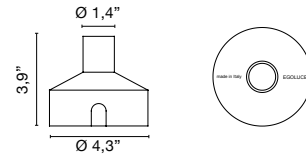

Soft, Cerchio, Spoon

0250

Kit draining junction box + IP68 connector
Kit de encofrado de drenaje + conector IP68