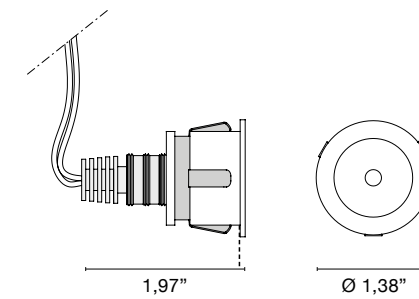

6363... / ... 0.09 lb

.01 ■ White - Blanco

/W	4000K	LED max 2W 500mA	209lm
/WW	3000K	LED max 2W 500mA	199lm
/XW	2700K	LED max 2W 500mA	189lm

ACCESSORIES ACCESORIOS

0216

0213

DRIVERS CONDUCTORES

0127	Drivers 500 mA - 1-6 Top
0128	Drivers 350 mA - 1-10 Top
0141/DIM	Multi-power dimmable driver PUSH - 1...10V - 1-11 Top

0141/DALI	Multi-power DALI dimmable driver - 1-11 Top
0145	Multi-power dimmable driver PUSH - 1...10V - 1-21 Top
0145/DALI	Multi-power DALI dimmable driver - 1-21 Top

Only serial connection - Solo conexión serie