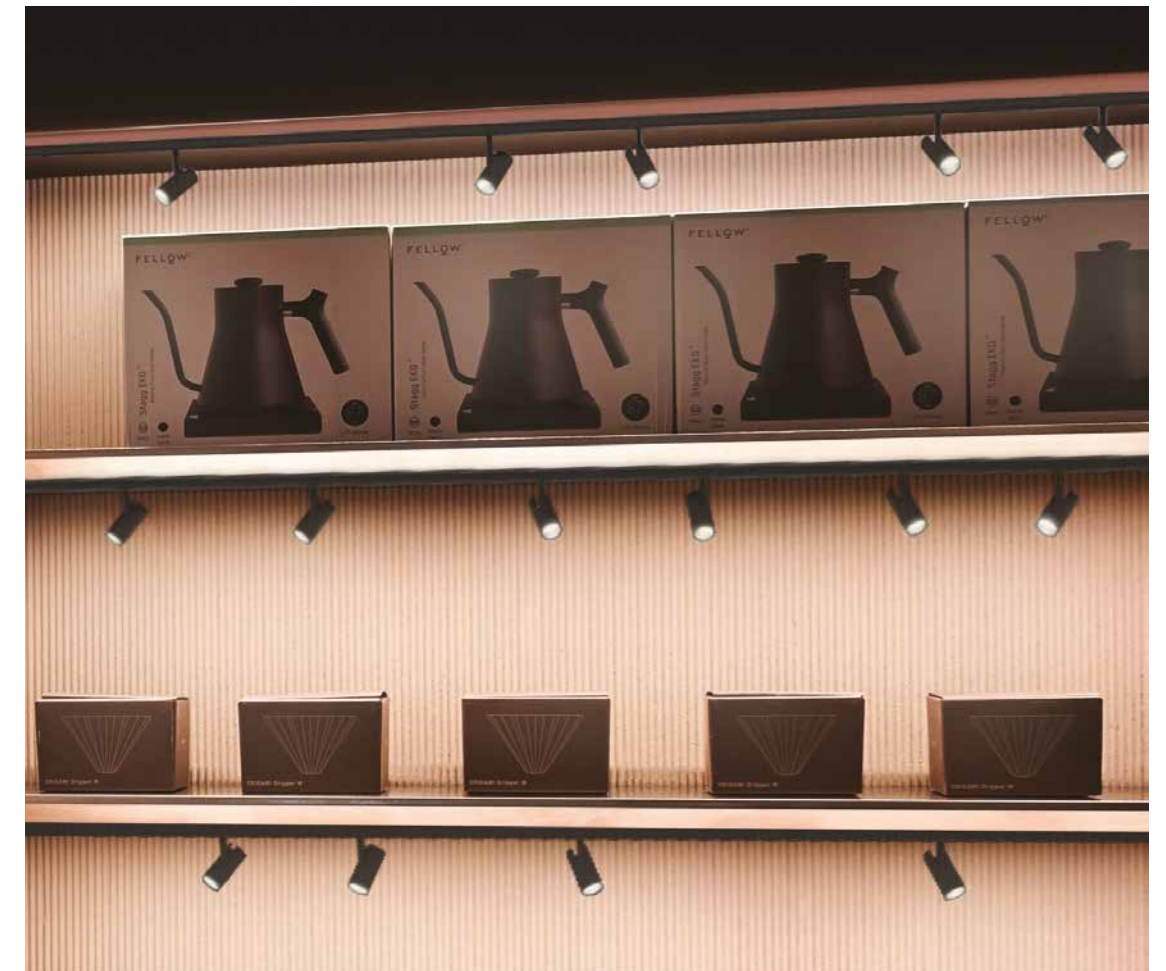

Tiny - 24V track products

Design U.T. EGOLUCE