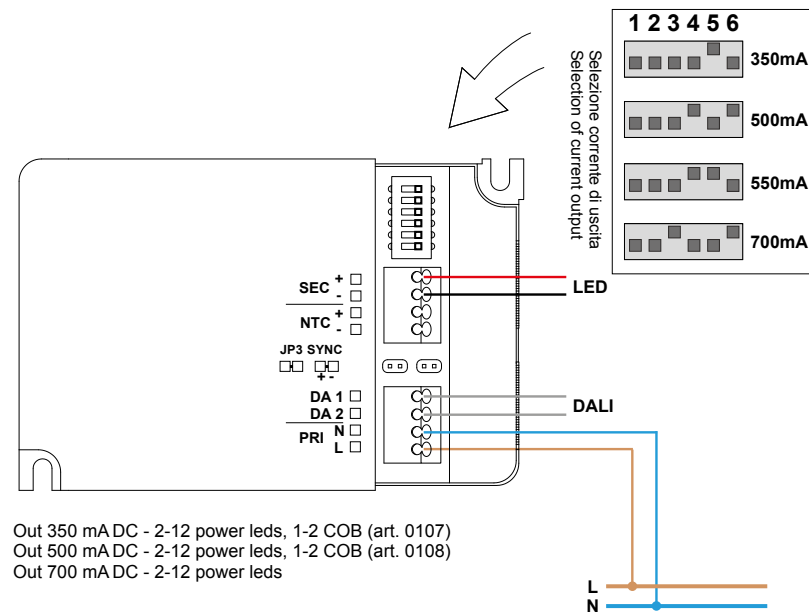

DALI DIMMING PARA COB Y POWER LED

Multi-power drivers supplied with dip-switch for selection of the output current.

Features DALI dimming (0,5-100%):

- memory function for sets or light groups
- recall of stored functions
- compatible with standard DALI interfaces

Art. 0133 synchronisation cable supplied separately; max. 10 synchronised power supplies, of which only one is controlled.

Balastos multipotencia equipados con interruptores DIP para la selección de la corriente de salida.

Funciones de regulación DALI (0,5-100%):

- función de memoria para escenas o grupos de iluminación
- recuperación de funciones almacenadas
- compatibilidad con interfaces estándar DALI

Art. 0133 synchronisation cable is sold separately, one commanded master driver can synchronise up to max. 9 slaves