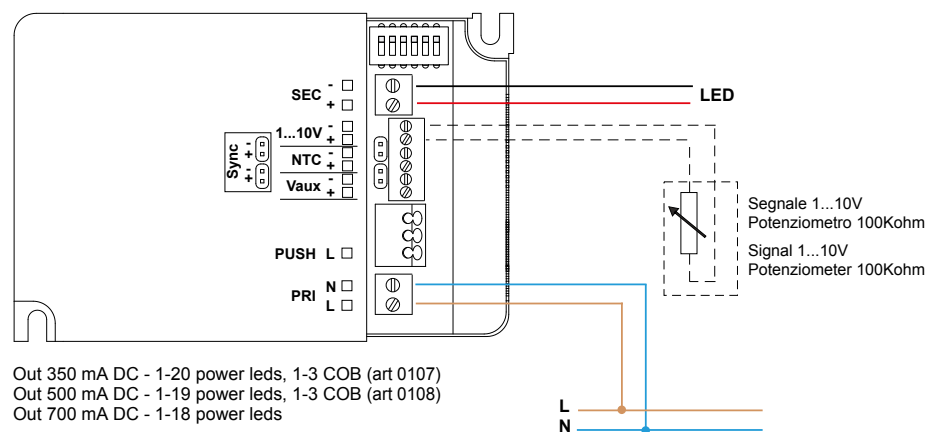

REGULACIÓN 1...10V & PUSH PARA COB Y POWER LED

Multi-power drivers supplied with dip-switch for selection of the output current.

Light regulation 0-100% by means of PUSH function, 1...10V interface.

Art. 0133 synchronization cable is sold separately, one commanded master driver can synchronize up to max. 9 slaves

Fuentes de alimentación multipotencia equipadas con interruptores DIP para seleccionar la corriente de salida.

Ajuste de luminosidad 0-100% mediante función PUSH, interfaz 1...10V.

Art. 0133 cable de sincronización suministrado por separado; máx. 10 alimentadores sincronizados, de los cuales sólo se controla uno. (1 Amo + 9 Esclavos)

1...10 V

For light regulation 1...10V the control systems are provided of active terminal connection.

Para la regulación a través de 1...10V, el sistema dispone de un terminal activo específico.

PUSH

Light regulation by means of PUSH function.

A short push to turn on and off; a longer push to increase or decrease light intensity. Regulation automatically stops at minimum and maximum values. For another on, regulation or off command, release the push button and give the desired command again.

Attention: only use normally open push buttons with no incorporated warning light.

0145