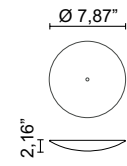

Lancia no limits

Design Lux Studio

CEILING ROSES FOR SUSPENSION SYSTEMS 24V / ROSETAS PARA SISTEMAS DE SUSPENSIÓN DE 24V

Canopy complete with 60W driver
Rosetón completa con controlador de 60W

U0990/60 . _ _	Weight
.01 White - Blanco	60 W
.02 Black - Negro	60 W
.85 Painted silver finishing - Plata pintada	60 W
.86 Painted gold finishing - Oro pintado	60 W
.87 Painted copper finishing - Cobre pintado	60 W
.88 Painted bronze finishing - Bronce pintado	60 W