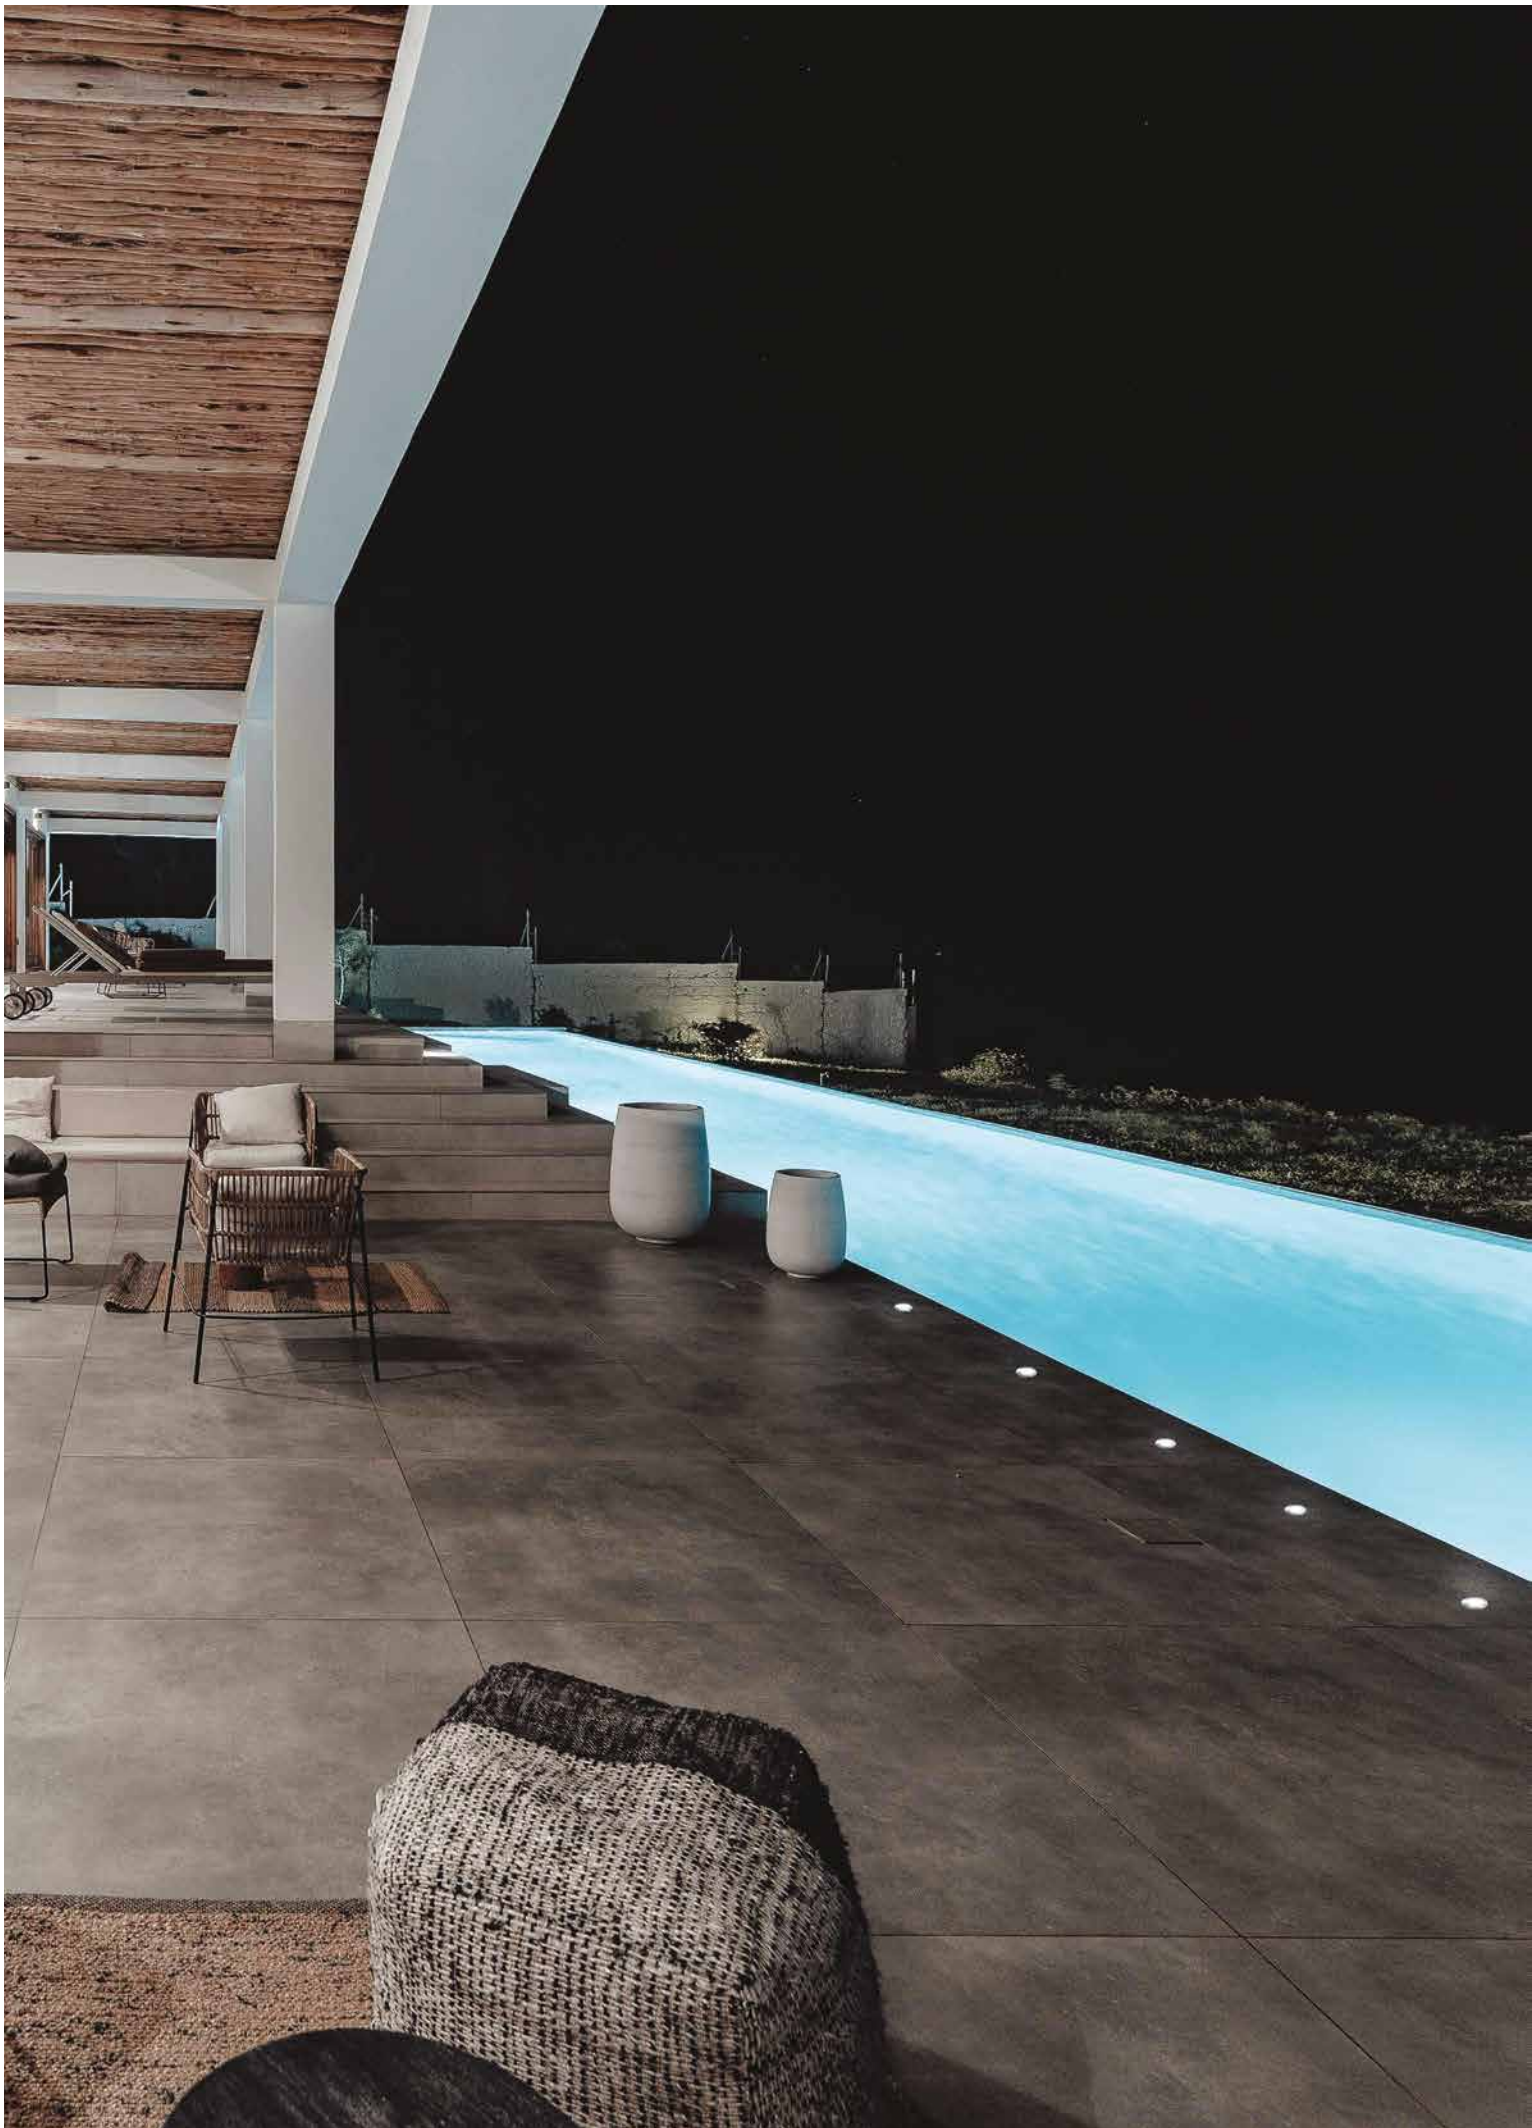

Soft

Design U.T. EGOLUCE