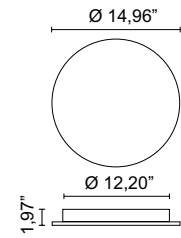

Canopy complete with driver 198W
Roseta completa con driver de 198W

U0990/200 . _ _ / _ _	Weight
.01 White - Blanco	198 W
.02 Black - Negro	198 W
.85 Painted silver finishing - Plata pintada	198 W
.86 Painted gold finishing - Oro pintado	198 W
.87 Painted copper finishing - Cobre pintado	198 W
.88 Painted bronze finishing - Bronce pintado	198 W

/P DIMMER		MAX 2x75W
/V DIMMER		MAX 2x75W
/D DIMMER		MAX 2x75W