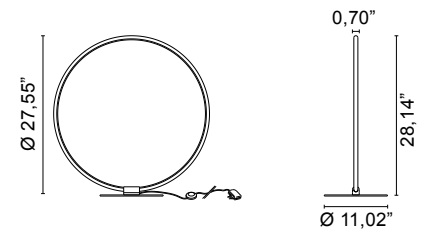

Lancia Tonda

Design P. Peperè

With push dimm on cable
Completo de cable Push dimm

U3513. / / 4.41 lb

- **.01** White - Blanco
- **.02** Black - Negro
- **.25** Golded satin - Oro satinado
- **.31** Chromed - Cromado

/W	4000K	LED 20W CRI>90	2268lm
/WW	3000K	LED 20W CRI>90	2142lm
/XW	2700K	LED 20W CRI>90	2016lm