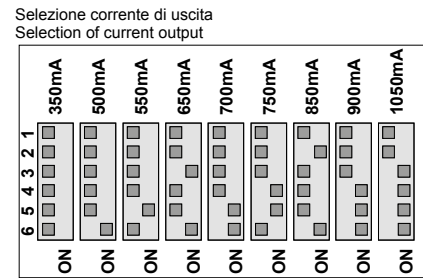

REGULACIÓN 1...10V & PUSH PARA COB Y POWER LED

Multi-power drivers supplied with dip-switch for selection of the output current.

Light regulation 0-100% by means of PUSH function, 1...10V interface.

Art. 0133 synchronization cable is sold separately, one commanded master driver can synchronize up to max. 9 slaves

Fuentes de alimentación multipotencia equipadas con interruptores DIP para seleccionar la corriente de salida.

Ajuste de luminosidad 0-100% mediante función PUSH, interfaz 1...10V.

Art. 0133 cable de sincronización suministrado por separado; máx. 10 alimentadores sincronizados, de los cuales sólo se controla uno. (1 Amo + 9 Esclavos)

1...10 V

For light regulation 1...10V the control systems are provided of active terminal connection.

Para la regulación a través de 1...10V, el sistema dispone de un terminal activo específico.

PUSH

Light regulation by means of PUSH function.

A short push to turn on and off; a longer push to increase or decrease light intensity. Regulation automatically stops at minimum and maximum values. For another on, regulation or off command, release the push button and give the desired command again.

Attention: only use normally open push buttons with no incorporated warning light.

0145