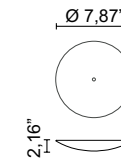

CEILING ROSES FOR SUSPENSION SYSTEMS 24V / ROSETAS PARA SISTEMAS DE SUSPENSIÓN DE 24V

Canopy complete with 60W driver
Rosetón completa con controlador de 60W

U0990/60 . _ _		1.32 lb
.01	White - Blanco	60 W
.02	Black - Negro	60 W
.85	Painted silver finishing - Plata pintada	60 W
.86	Painted gold finishing - Oro pintado	60 W
.87	Painted copper finishing - Cobre pintado	60 W
.88	Painted bronze finishing - Bronce pintado	60 W