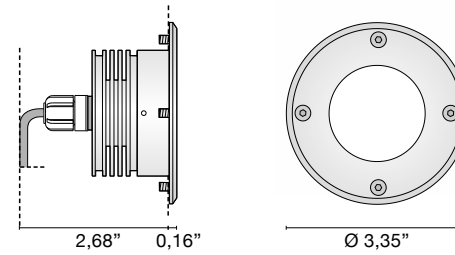

6366. _ _ / _ _ 0.88 lb

.33 ■ Stainless steel AISI 316L - Acero cepillado

/W	4000K	LED max 3x1W CRI>90	453lm
/WW	3000K	LED max 3x1W CRI>90	429lm

ACCESSORIES ACCESORIOS

Kit draining junction box + IP68 connector
Kit de encofrado de drenaje + conector IP68

0229

DRIVERS CONDUCTORES

0128	Drivers 350 mA - 1-3 Drive
0141/DIM	Multi-power dimmable driver PUSH - 1...10V - 1-4 Drive
0141/DALI	Multi-power DALI dimmable driver - 1-4 Drive

0145	Multi-power dimmable driver PUSH - 1...10V - 1-7 Drive
0145/DALI	Multi-power DALI dimmable driver - 1-7 Drive

Only serial connection - Solo conexión serie