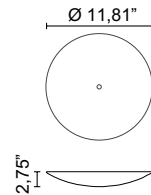

Canopy complete with 99W driver
Rosetón completa con controlador de 99W

U0990/100 . _ _ / _ _	2.87 lb
.01 White - Blanco	99 W
.02 Black - Negro	99 W
.85 Painted silver finishing - Plata pintada	99 W
.86 Painted gold finishing - Oro pintado	99 W
.87 Painted copper finishing - Cobre pintado	99 W
.88 Painted bronze finishing - Bronce pintado	99 W

/P	DIMMER		MAX 75W
/V	DIMMER		MAX 75W
/D	DIMMER		MAX 75W