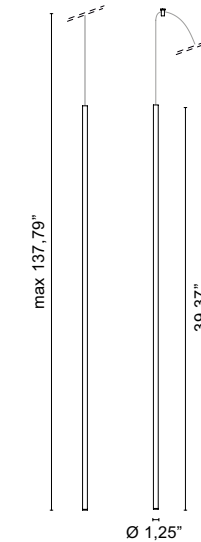

Stick system

Design ABS Studio

2 displacement elements included
2 elementos de descentralización incluidos

U1580.__ / __ 1.98 lb

- **.01** White - *Blanco*
- **.02** Black - *Negro*
- **.21** Shiny golded - *Oro brillante*
- **.25** Golded satin - *Oro satinado*

		Optic degree			
/W	/48	LED 6,1W 350mA	17,3V	975lm	4000K
/W	/ST	LED 6,1W 350mA	17,3V	975lm	4000K
/WW	/48	LED 6,1W 350mA	17,3V	939lm	3000K
/WW	/ST	LED 6,1W 350mA	17,3V	939lm	3000K
/XW	/48	LED 6,1W 350mA	17,3V	896lm	2700K
/XW	/ST	LED 6,1W 350mA	17,3V	896lm	2700K

U1581.__ / __ 2.20 lb

- **.01** White - *Blanco*
- **.02** Black - *Negro*
- **.21** Shiny golded - *Oro brillante*
- **.25** Golded satin - *Oro satinado*

		Optic degree			
/W	/48	LED 6,1W 350mA	17,3V	975lm	4000K
/W	/ST	LED 6,1W 350mA	17,3V	975lm	4000K
/WW	/48	LED 6,1W 350mA	17,3V	939lm	3000K
/WW	/ST	LED 6,1W 350mA	17,3V	939lm	3000K
/XW	/48	LED 6,1W 350mA	17,3V	896lm	2700K
/XW	/ST	LED 6,1W 350mA	17,3V	896lm	2700K

U1582.__ / __ 2.43 lb

- **.01** White - *Blanco*
- **.02** Black - *Negro*
- **.21** Shiny golded - *Oro brillante*
- **.25** Golded satin - *Oro satinado*

		Optic degree			
/W	/48	LED 6,1W 350mA	17,3V	975lm	4000K
/W	/ST	LED 6,1W 350mA	17,3V	975lm	4000K
/WW	/48	LED 6,1W 350mA	17,3V	939lm	3000K
/WW	/ST	LED 6,1W 350mA	17,3V	939lm	3000K
/XW	/48	LED 6,1W 350mA	17,3V	896lm	2700K
/XW	/ST	LED 6,1W 350mA	17,3V	896lm	2700K

OPTIONAL

Displacement component
Elemento de descentralización

0612 0.02 lb

- **.01** White - *Blanco*
- **.02** Black - *Negro*

FINISHES CODES - CÓDIGOS DE ACABADOS

- **.01** White
  Blanco
- **.02** Black
  Negro
- **.21** Shiny golded
  Oro brillante
- **.25** Golded satin
  Oro satinado

Suspension fixing kit and ceiling canopies,
power supplies separately ordered
*El kit de montaje en suspensión y las rosetas
con fuentes de alimentación deben pedirse por
separado*