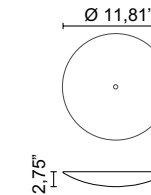

Canopy complete with 99W driver
Rosetón completa con controlador de 99W

U0990/100 . _ _ / _ _		2.87 lb
.01	White - Blanco	99 W
.02	Black - Negro	99 W
.85	Painted silver finishing - Plata pintada	99 W
.86	Painted gold finishing - Oro pintado	99 W
.87	Painted copper finishing - Cobre pintado	99 W
.88	Painted bronze finishing - Bronce pintado	99 W

/P	DIMMER		MAX 75W
/V	DIMMER		MAX 75W
/D	DIMMER		MAX 75W