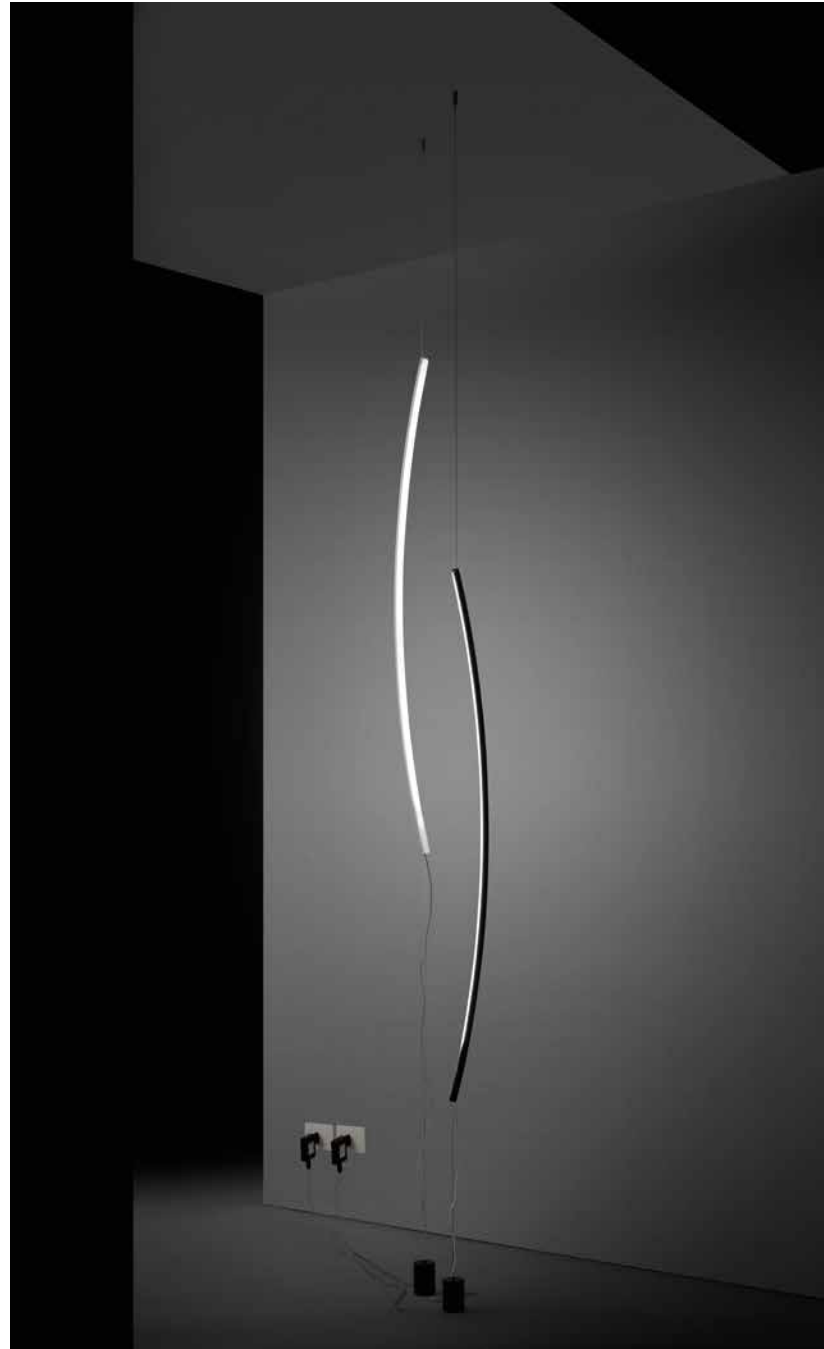

Lancia di Achille

Design P. Peperè