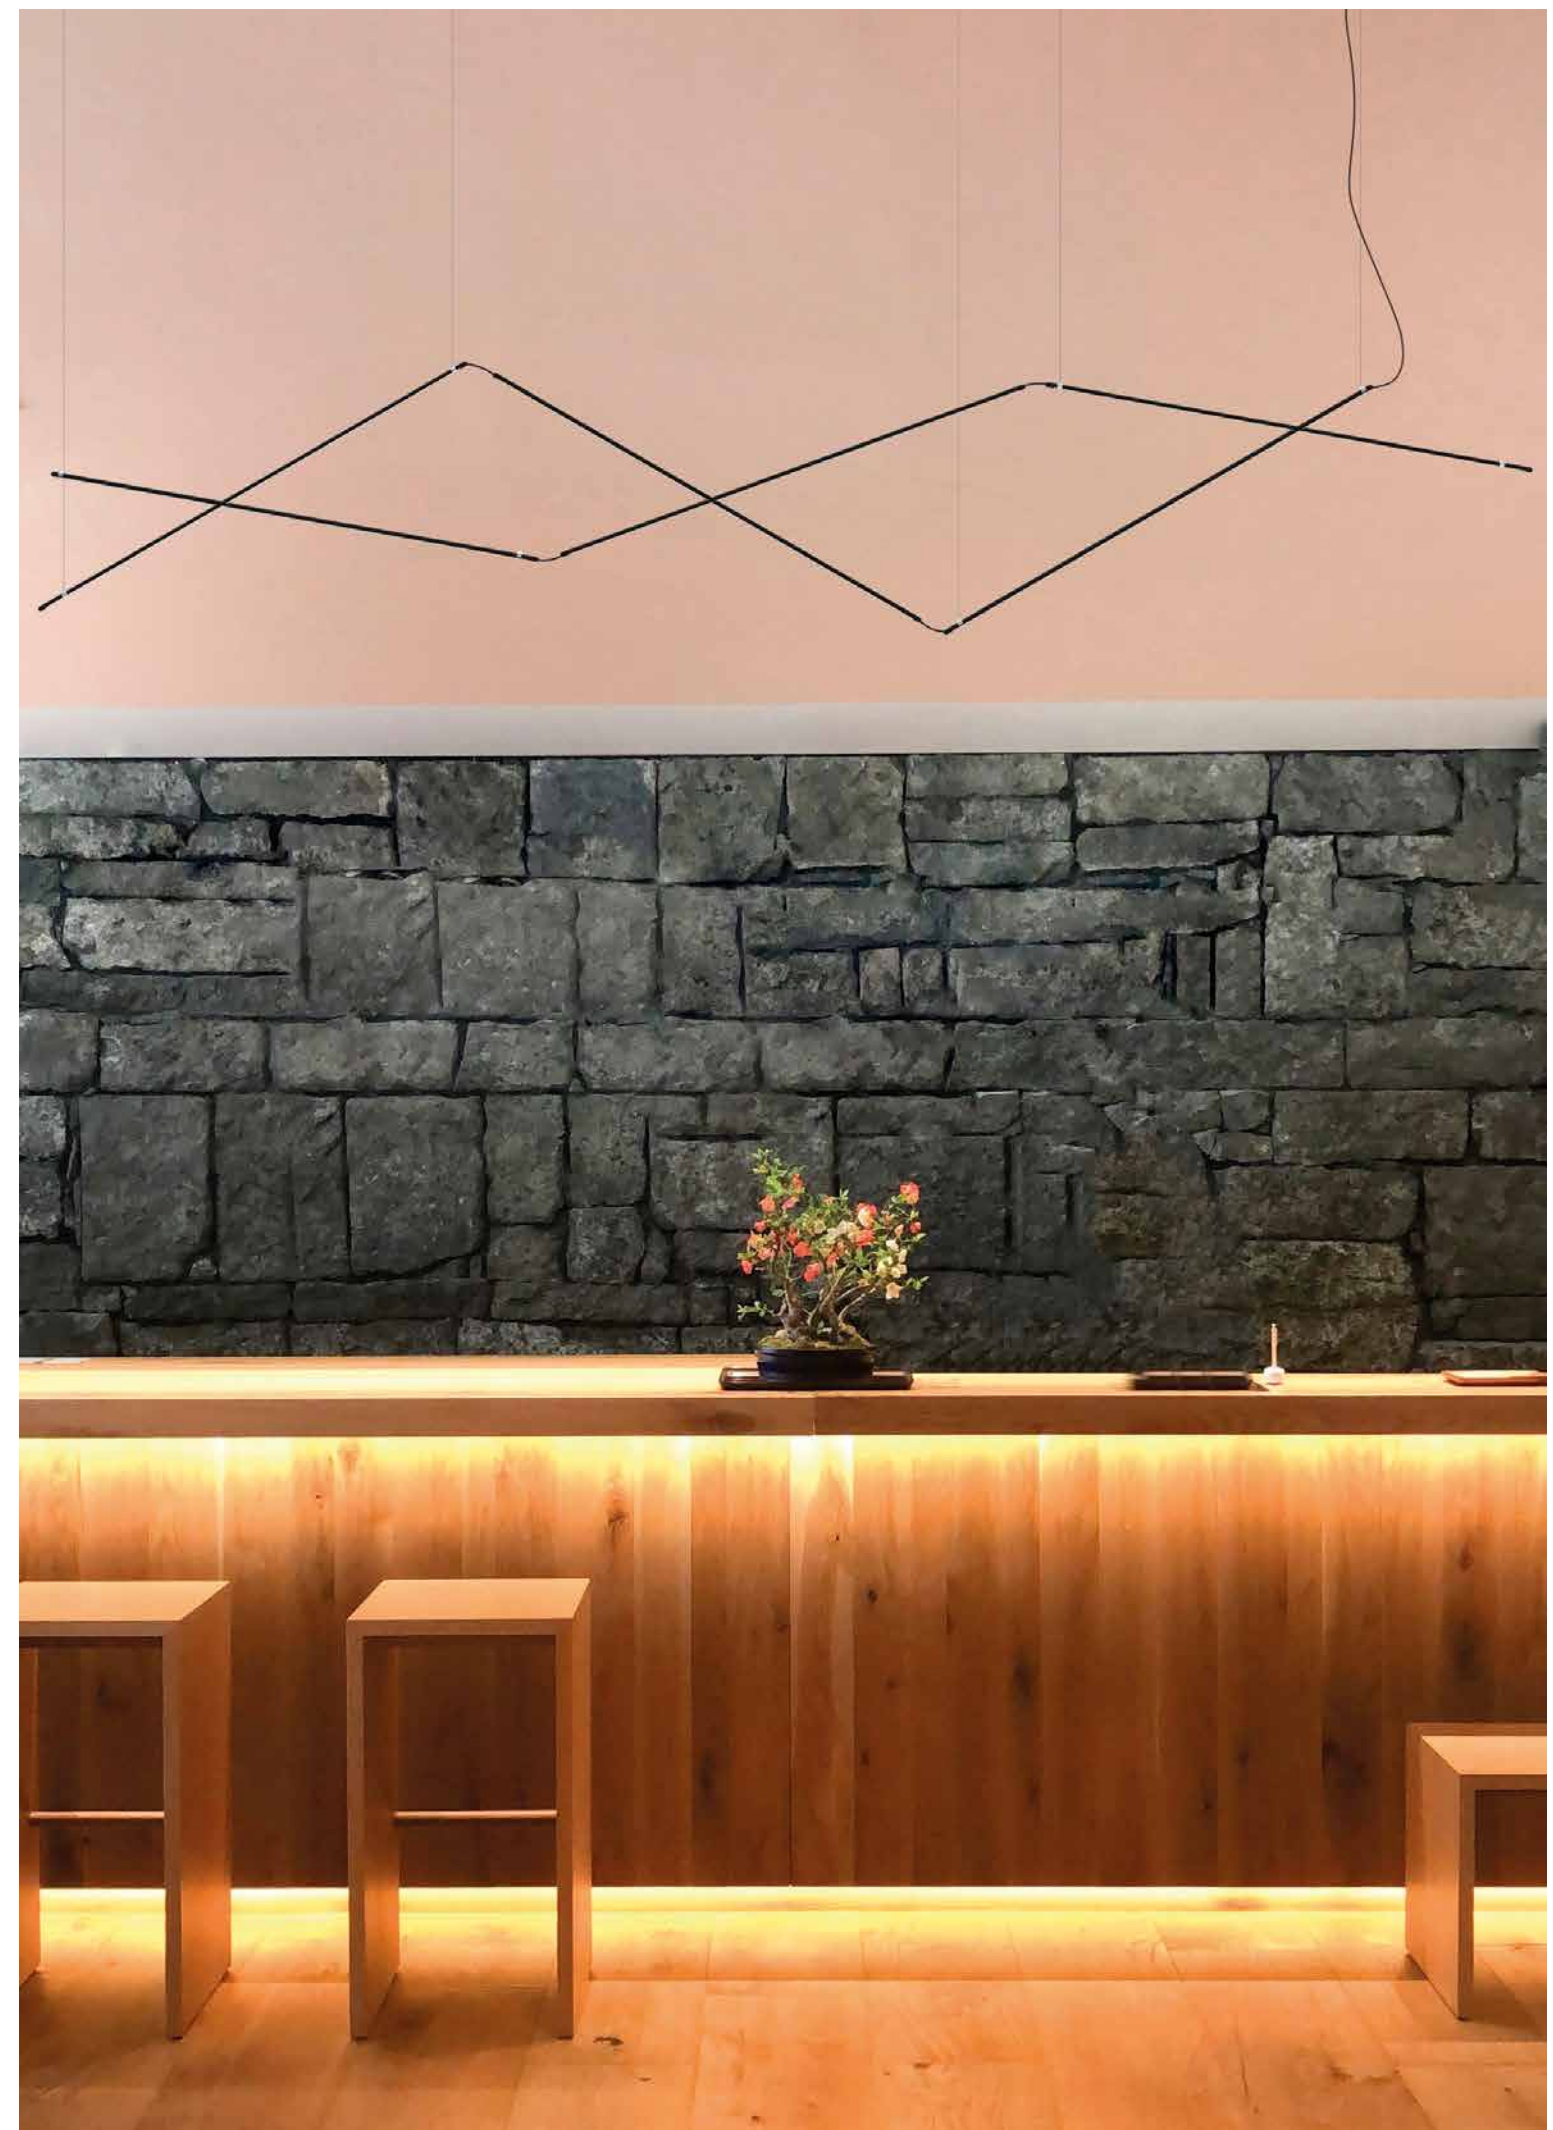

Matita

Design Mati

Without canopy/driver
Sin roseta/conductor

CEILING ROSES FOR SUSPENSION SYSTEMS 24V / ROSETAS PARA SISTEMAS DE SUSPENSIÓN DE 24V

Canopy complete with 60W driver
Rosetón completa con controlador de 60W

U0990/60 . _ _	1.32 lb
.01 White - Blanco	60 W
.02 Black - Negro	60 W
.85 Painted silver finishing - Plata pintada	60 W
.86 Painted gold finishing - Oro pintado	60 W
.87 Painted copper finishing - Cobre pintado	60 W
.88 Painted bronze finishing - Bronce pintado	60 W

Canopy complete with 99W driver
Rosetón completa con controlador de 99W

U0990/100 . _ _ / _ _	2.87 lb
.01 White - Blanco	99 W
.02 Black - Negro	99 W
.85 Painted silver finishing - Plata pintada	99 W
.86 Painted gold finishing - Oro pintado	99 W
.87 Painted copper finishing - Cobre pintado	99 W
.88 Painted bronze finishing - Bronce pintado	99 W

/P	DIMMER		MAX 75W
/V	DIMMER		MAX 75W
/D	DIMMER		MAX 75W

Canopy complete with driver 198W
Roseta completa con driver de 198W

U0990/200 . _ _ / _ _	4.41 lb
.01 White - Blanco	198 W
.02 Black - Negro	198 W
.85 Painted silver finishing - Plata pintada	198 W
.86 Painted gold finishing - Oro pintado	198 W
.87 Painted copper finishing - Cobre pintado	198 W
.88 Painted bronze finishing - Bronce pintado	198 W

/P	DIMMER		MAX 2x75W
/V	DIMMER		MAX 2x75W
/D	DIMMER		MAX 2x75W