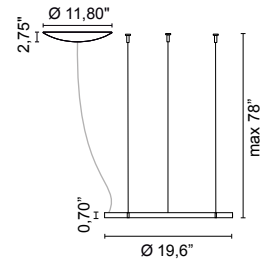

Lancia Tonda

Design P. Pepere

Dimmable on request
Regulable bajo pedido

U1566 / / 2.65 lb

- **.01** White - Blanco
- **.02** Black - Negro
- **.25** Golded satin - Oro satinado
- **.31** Chromed - Cromado
- **.85** Painted silver finishing - Plata pintada
- **.86** Painted gold finishing - Oro pintado
- **.87** Painted copper finishing - Cobre pintado
- **.88** Painted bronze finishing - Bronce pintado

/W	4000K	LED 27W CRI>90	3390lm
/WW	3000K	LED 27W CRI>90	3030lm
/XW	2700K	LED 27W CRI>90	2835lm