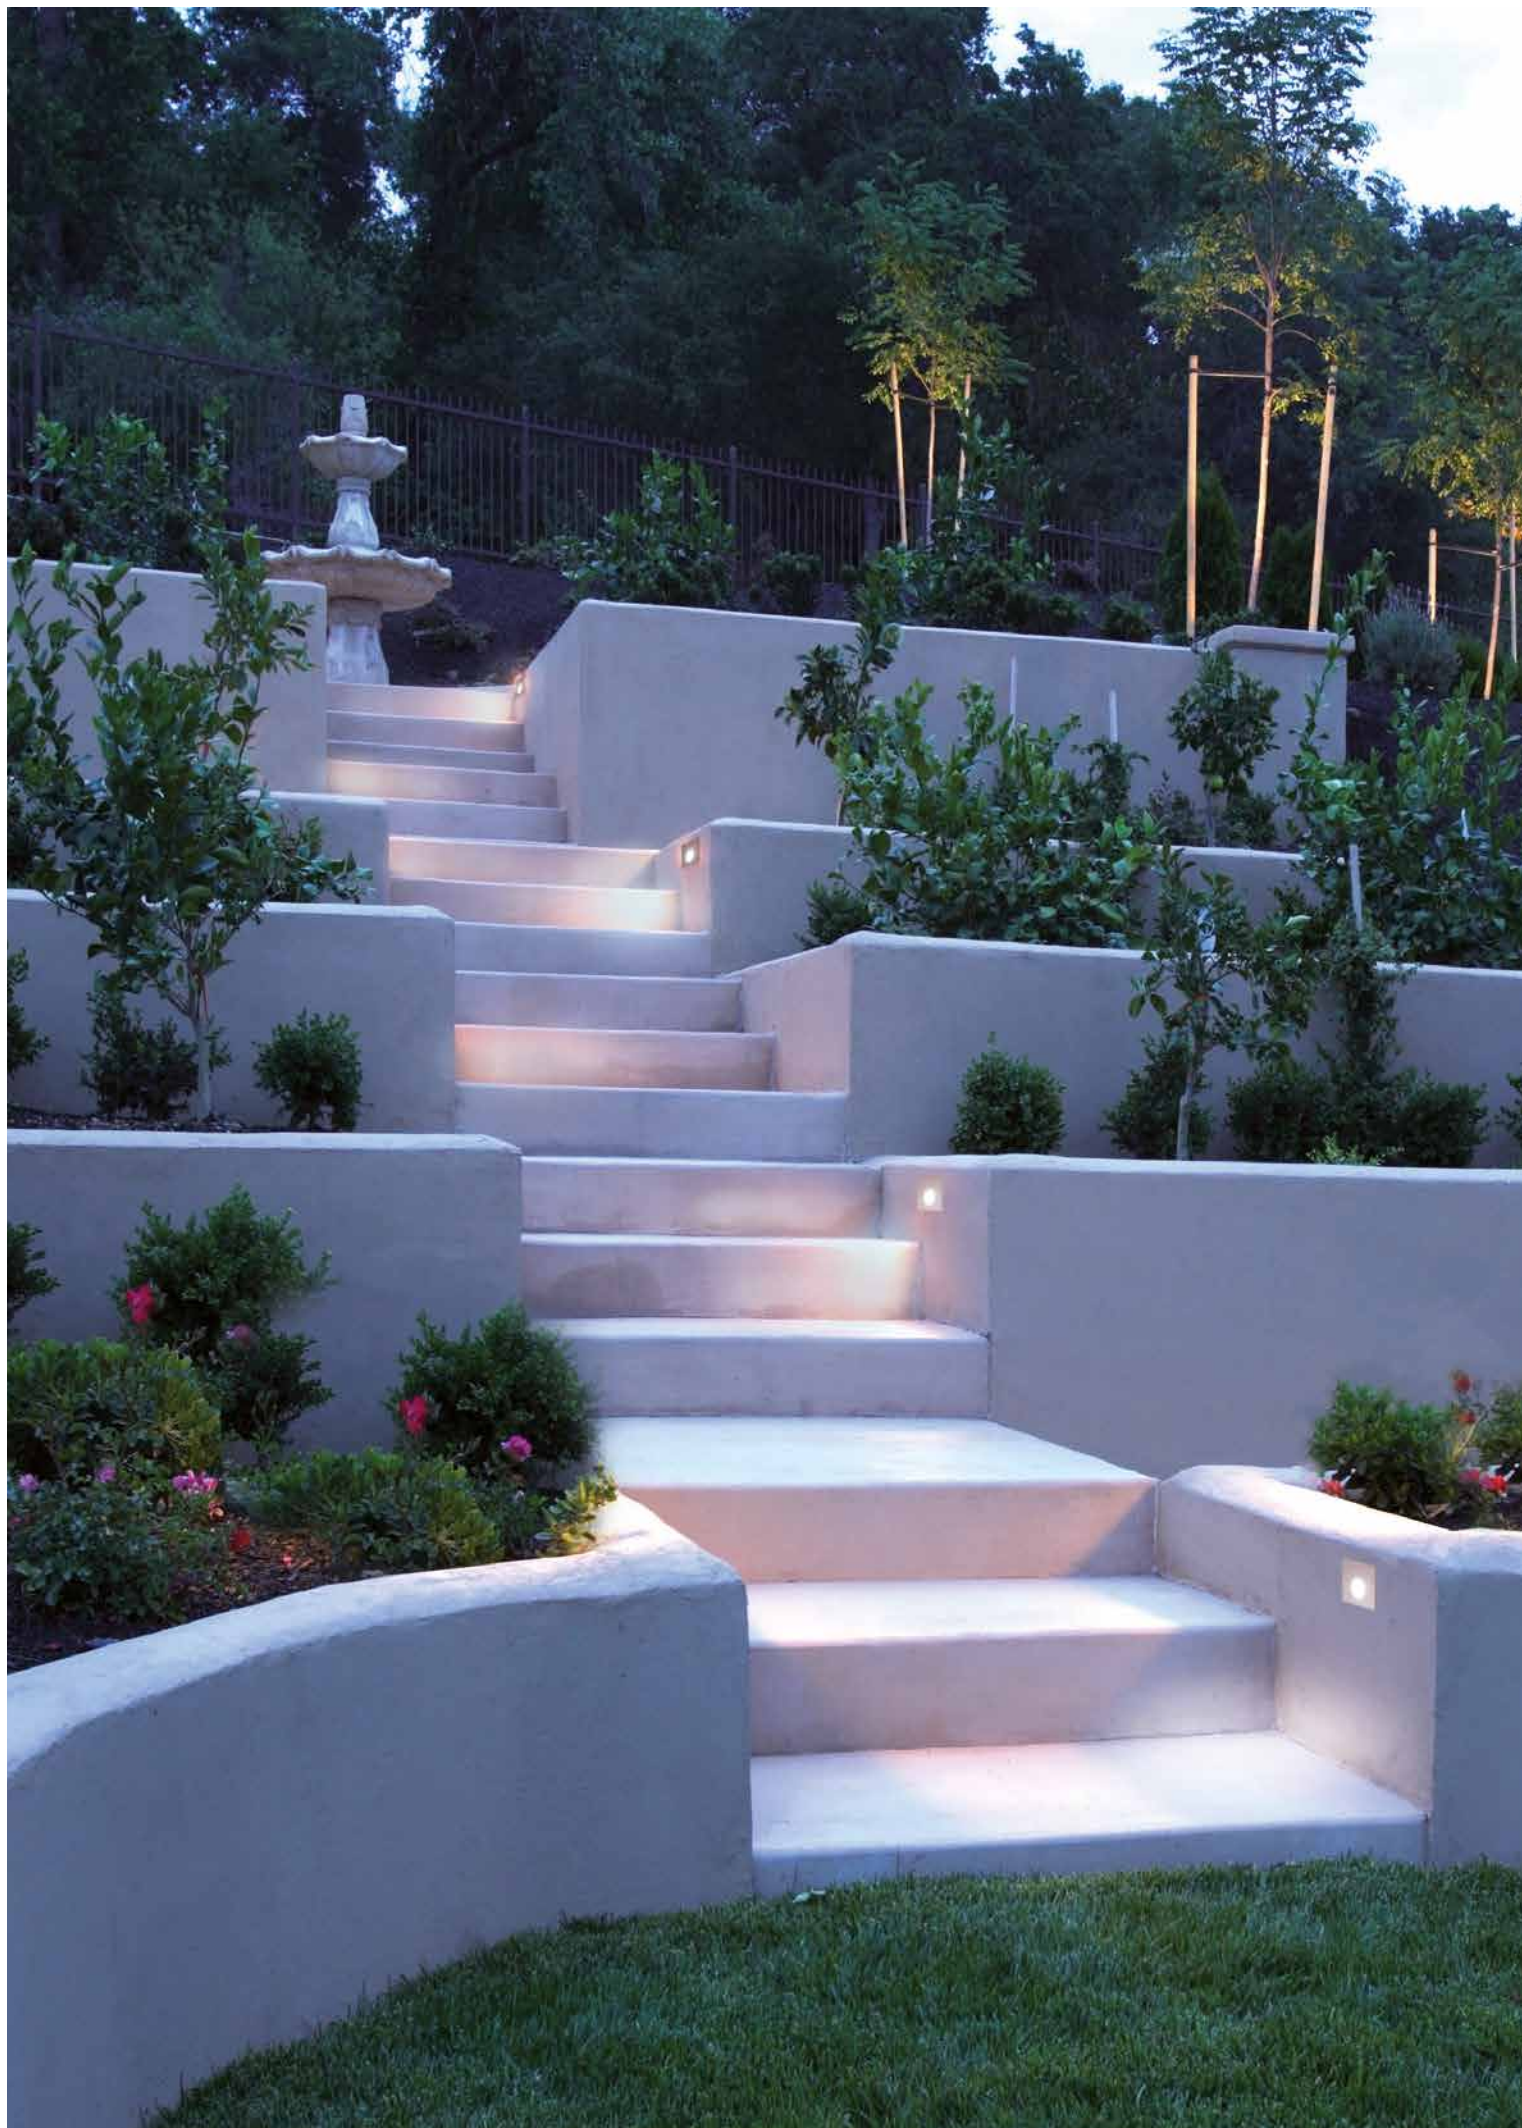

Step

Design U.T. EGOLUCE