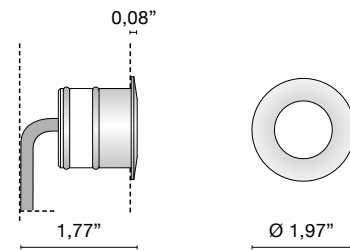

6388. _ _ / _ _ 0.24 lb

.33 ■ Stainless steel AISI 316L - *Acero cepillado*

/W 4000K LED 1,5W 12V 45lm

/WW 3000K LED 1,5W 12V 45lm

ACCESSORIES ACCESORIOS

0217

0250

DRIVERS CONDUCTORES

0129 Multi-power dimmable driver - 1-6 Soft

0129/DALI Multi-power DALI dimmable driver - 1-6 Soft

0159 Power supply 12V - 25W - 1-15 Soft

Only parallel connection - *Solo conexión paralelo*