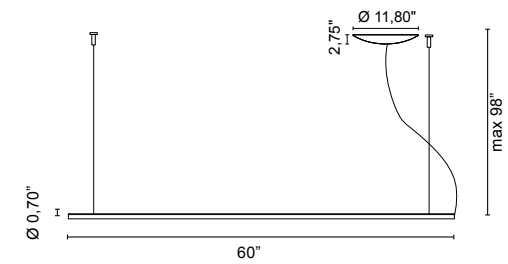

Lancia

Design P. Pepere

U1540. _/_/_ 2.43 lb

- **.01** White - Blanco
- **.02** Black - Negro
- **.85** Painted silver finishing - Plata pintada
- **.86** Painted gold finishing - Oro pintado
- **.87** Painted copper finishing - Cobre pintado
- **.88** Painted bronze finishing - Bronce pintado

/W	4000K	LED 27W CRI>90	3390lm
/WW	3000K	LED 27W CRI>90	3030lm
/XW	2700K	LED 27W CRI>90	2835lm