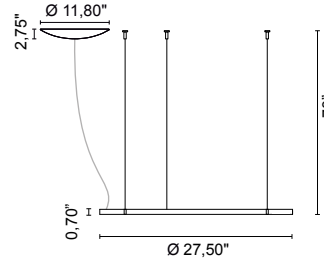

U1562 / / 3.09 lb

- **.01** White - Blanco
- **.02** Black - Negro
- **.25** Golded satin - Oro satinado
- **.31** Chromed - Cromado
- **.85** Painted silver finishing - Plata pintada
- **.86** Painted gold finishing - Oro pintado
- **.87** Painted copper finishing - Cobre pintado
- **.88** Painted bronze finishing - Bronce pintado

/W	4000K	LED 37,5W CRI>90	4746lm
/WW	3000K	LED 37,5W CRI>90	4242lm
/XW	2700K	LED 37,5W CRI>90	3969lm