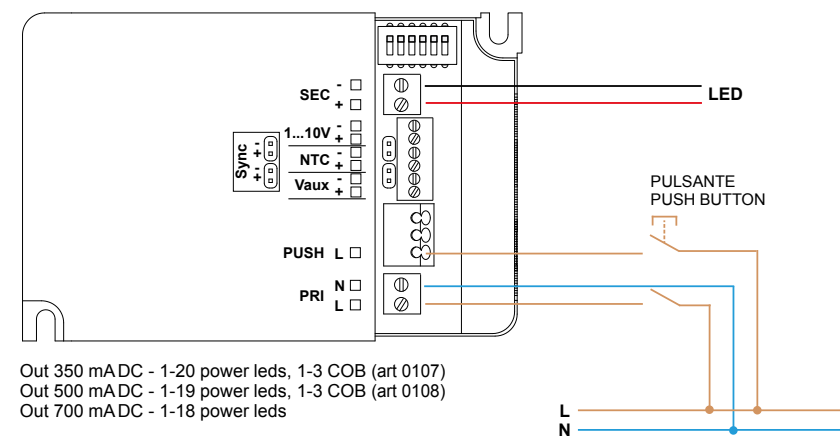

REGULACIÓN 1...10V & PUSH PARA COB Y POWER LED

Multi-power drivers supplied with dip-switch for selection of the output current.

Light regulation 0-100% by means of PUSH function, 1...10V interface.

Art. 0133 synchronization cable is sold separately, one commanded master driver can synchronize up to max. 9 slaves

Fuentes de alimentación multipotencia equipadas con interruptores DIP para seleccionar la corriente de salida.

Ajuste de luminosidad 0-100% mediante función PUSH, interfaz 1...10V.

Art. 0133 cable de sincronización suministrado por separado; máx. 10 alimentadores sincronizados, de los cuales sólo se controla uno. (1 Amo + 9 Esclavos)

1...10 V

For light regulation 1...10V the control systems are provided of active terminal connection.

Para la regulación a través de 1...10V, el sistema dispone de un terminal activo específico.

PUSH

Light regulation by means of PUSH function.

A short push to turn on and off; a longer push to increase or decrease light intensity. Regulation automatically stops at minimum and maximum values. For another on, regulation or off command, release the push button and give the desired command again.

Attention: only use normally open push buttons with no incorporated warning light.

0145

0145