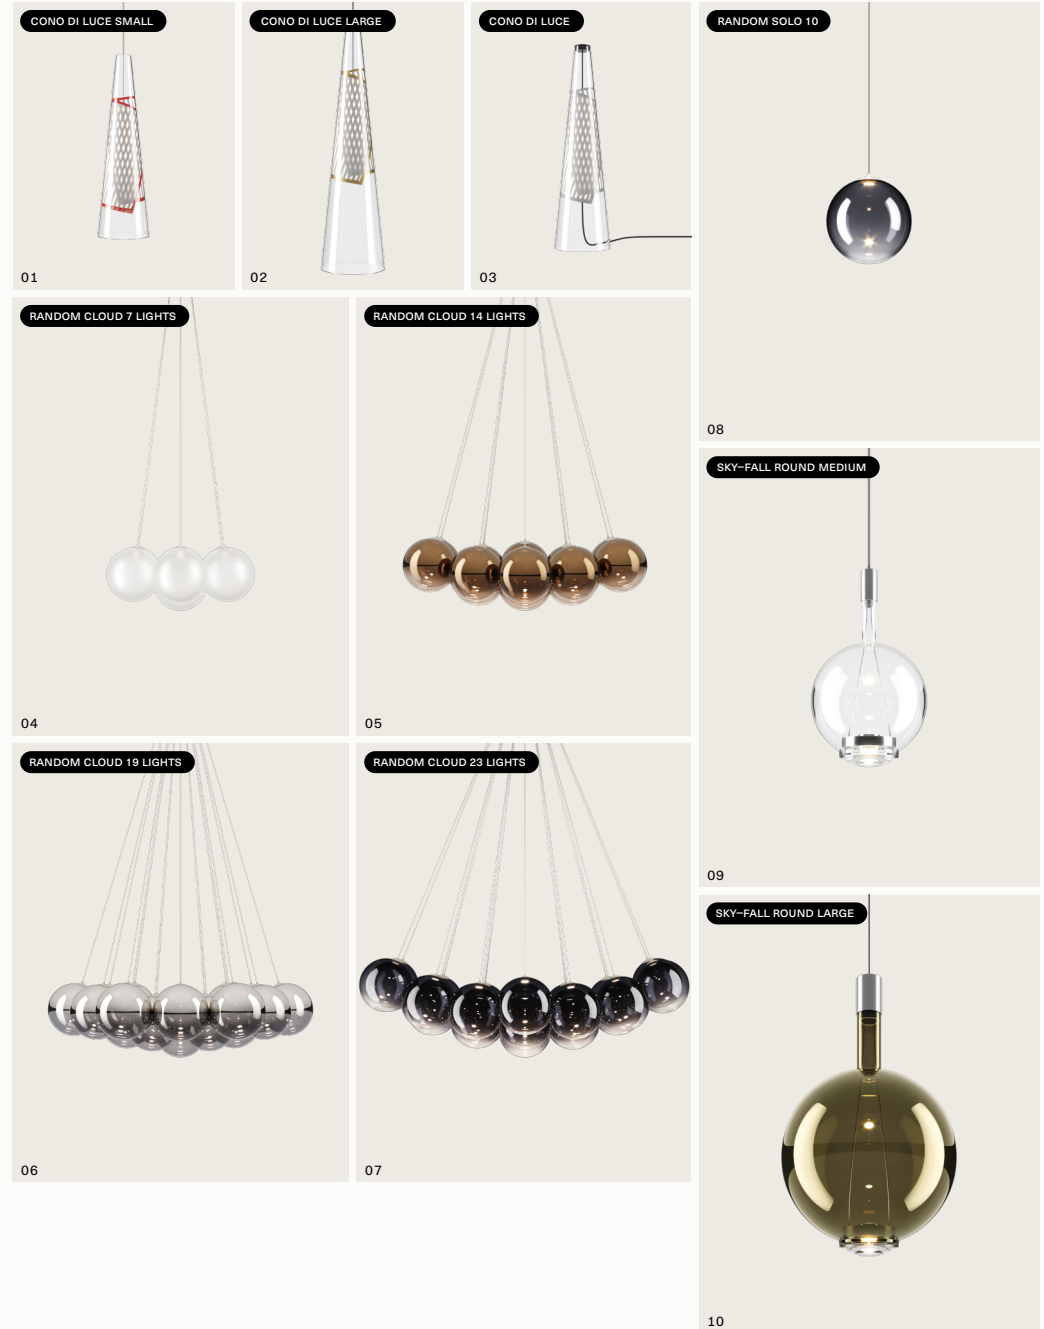

“For our family, light is a 70-year legacy.”