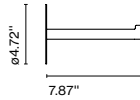

Wall bracket

Code A654-005
Finish ● Graphite grey (RAL 7024) ➔

Materials
Structure: Metal with stainless anti-oxidant cataphoresis treatment

Product type: Accessory
Weight: Net 0.67 lb – Gross 1.1 lb
Package: 5.5 x 5.5 x 11.22" - 1.1 lb – Vol - 0.2 ft³