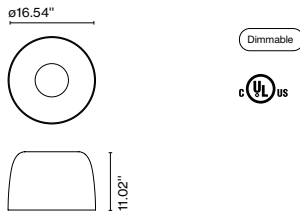

Djembé C 42.28

Code	Finish	Dimming
A681-144	White (RAL 1013)	ELV
A681-145	Grey (RAL 7022)	ELV
A681-146	Red (RAL 3011)	ELV
A681-147	Sky Blue (PANTONE 7542C)	ELV
A681-320	White (RAL 1013)	0-10v
A681-321	Grey (RAL 7022)	0-10v
A681-322	Red (RAL 3011)	0-10v
A681-323	Sky Blue (PANTONE 7542C)	0-10v

Materials
Shade: Bi-injected rotary moulded polyethylene (stone texture on the outer part and smooth satin white on the inner part of the fixture)
Diffuser: Aluminum

Dimmable: Yes
Integrated dimmer: No
Dimming protocols: Phase cut (ELV)
0-10V

Product type: Ceiling
Light Source: LED SMD 700mA 16.28W 2700K CRI90 1873lm
Luminaire: Only 120 VAC ELV 19W 925lm
120 - 277 VAC 0-10V 19W 925lm
Weight: Net 6.6 lb – Gross 11.5 lb
Package: 17.3 x 17.3 x 12.6" – 11.5 lb Vol – 2.12 ft³
Product notes: 3000K available upon request
LED included

Wire installation: Hardwired