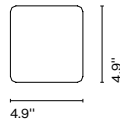

Signage Lid

Code	Finish
-	1 - 3 units
-	4 - 10 units
-	11 - 25 units
-	26 or more units