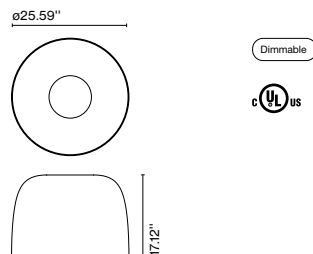

120 - 277 VAC 0-10V 26W 1770lm

Weight: Net 16.5 lb – Gross 22 lb

Package: 25.6 x 25.6 x 19.3" – 22 lb Vol – 7.06 ft³

Product notes: 3000K available upon request

LED included

Wire installation: Hardwired

Djembé C 100.38