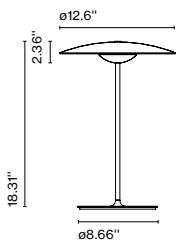

LED-Ginger S

Code	Finish
A662-039	● Oak-White
A662-040	● Wenge-White

Materials
Diffuser and base: Pressed wood or brushed aluminum
Dissipater: Aluminum
Stem: Aluminum

Integrated dimmer: Yes
Dimmer Type: Progressive from 0 to 100

Product type: Table
Light Source: LED SMD 700mA 8.2W 2700K CRI90 913lm
Luminaire: 85 - 264 VAC 14W 350lm
Weight: Net 5.7 lb – Gross 9.92 lb
Package: 22.44 x 20.87 x 6.69" - 9.92 lb Vol - 1.8 ft³
LED included

Dimmer

Cable length: 6.6 ft
Wire installation: Plug-in
Cord color: Black
Switch location: In-line