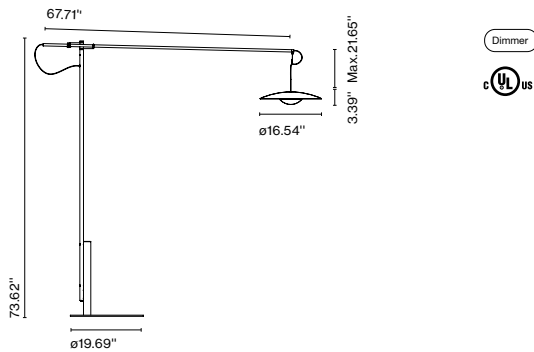

LED-Ginger XL 42

Code	Finish
A662-120	● Oak-White
A662-121	● Wenge-White

Materials
Diffuser and base: Pressed wood or brushed aluminum
Dissipater: Aluminum
Stem: Metal
Arm: Carbon fiber

Integrated dimmer: Yes
Dimmer Type: Foot-operated progressive in-line dimmer

Product type: Floor
Light Source: LED SMD 700mA 16.28W 2700K CRI90 1873lm
Luminaire: 85 - 264 VAC 21W 698lm
Weight: Net 52.5 lb – Gross 61.3 lb
Package: 22.44 x 20.87 x 6.69" - 6.171 lb Vol - 1.8 ft³
75.2 x 7.87 x 4.3" - 22.04 lb Vol - 1.41 ft³
24.8 x 24.4 x 1.57" - 33.06 lb Vol - 0.7 ft³

LED included

Cable length: 8.2 ft
Wire installation: Plug-in
Cord color: Black
Switch location: In-line