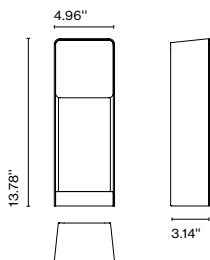

Structure: Aluminum
Lids: Metal, wood

Dimmable: No

Product type: Wall

Light Source: LED SMD 700mA 4W 2700K CRI80 320lm

Luminaire: 100-277 VAC 6.2W

Weight: Net 3.08 lb – Gross 5.07 lb

Package: 6.89 x 5.11 x 18.11" – 5.07 lb Vol – 0.35 ft³