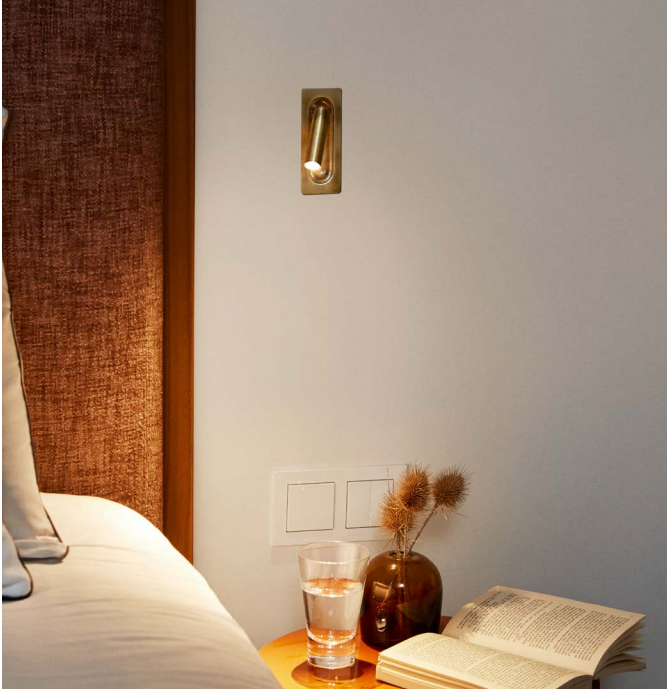

or horizontally, adapting to the needs of your space. Now we present a new surface edition, just as functional but more compact. The switch is integrated in the base, maximum ergonomic design, with absolute flexibility to move it in any direction.