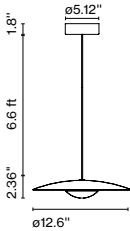

LED-Ginger 32

Code	Finish	Dimming
A662-035	● Oak-White ➤	ELV
A662-036	● Wenge-White ➤	ELV
A662-241	● Brushed brass-Brushed brass	ELV
A662-242	● Brushed brass-White	ELV
A662-243	● Black-White	ELV
A662-318	● Oak-White	0-10V
A662-319	● Wenge-White	0-10V
A662-245	● Brushed brass-Brushed brass	0-10V
A662-246	● Brushed brass-White	0-10V
A662-247	● Black-White	0-10V

Materials
Diffuser: Pressed wood or brushed aluminum
Dissipater: Aluminum

Dimmable: Yes
Integrated dimmer: No
Dimming protocols:
Phase cut (ELV)
0-10V

Product type: Pendant
Light Source: LED SMD 700mA 8.2W 2700K CRI90 913lm
Luminaire: 100 - 120 VAC ELV 14W 350lm
120 - 277 VAC 0-10V 14W 350lm
Weight: Net 3 lb – Gross 5.5 lb
Package: 18.9 x 18.9 x 6.7" - 5.5 lb Vol - 1.4 ft³
LED included