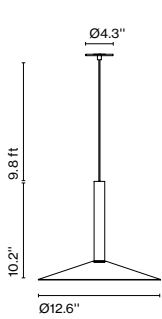

Milana 32

Code
A699-106
A699-107

Finish
● Off-white (RAL 1013)
● Black (RAL 9005)

Materials
Shade: Aluminum
Diffuser: Polycarbonate

Dimmable: Yes
Integrated dimmer: No
Dimming protocols: Phase cut (ELV)

Product type: Pendant
Light Source: LED SMD 700mA 8.6W 2700K CRI90 372lm
Luminaire: 100 - 120 VAC ELV 11W 340lm
Weight: Net 1.91 lb – Gross 3.35 lb
Package: 8.8 x 2.7 x 1.6" – 0.7 lb Vol – 0.02 ft³
14.3 x 14.3 x 2.8" – 1.8 lb Vol – 0.98 ft³
7.8 x 4.7 x 3.1" – 0.88 lb Vol – 0.2 ft³
LED included