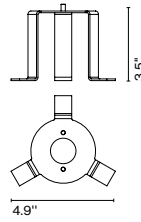

Ground fixation plate

Code A662-556   Finish ● Stainless steel

Materials
Structure: Stainless steel 316 L

Product type: Accessory for LED-Ginger Bollards.
Weight: Net 0.7 lb – Gross 0.9 lb
Package: 5.9 x 5.9 x 5.1" - 0.9 lb – Vol - 0.1 ft³