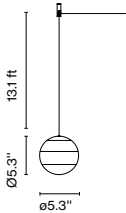

Dipping Light 13 - 24V

Code	Finish
A691-250	White
A691-251	Blue
A691-252	Green
A691-253	Amber
A691-254	Pink

Materials
Diffuser: Brilliant white blown glass globe with layered paint
Cover: Polycarbonate

Dimmable: Yes
Integrated dimmer: No
Dimming protocols: Dependent on purchased power supply. See Cluster accessory, page 35.

Product type: Pendant
Light source: LED SMD 24Vdc 5W 2700K CRI90 495lm
Luminaire: (Power supply not included) 203lm
Weight: Net 1.3 lb – Gross 2.86 lb
Package: 8.6 x 8.6 x 9" – 2.86 lb Vol – 0.35 ft³
Product notes: Use with cluster accessory, see pg 33, 34.
1 pc. hook accessory included.
LED included

Dimmable

Cable length: 13.1 ft
Wire installation: Hardwired
Cord color: Black