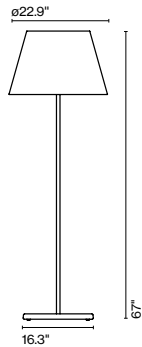

TXL 2019 170

Code	Finish
A605-078	● Beige
A605-079	● Grey

Materials

Base: Concrete
Stem: Stainless steel
Diffuser: White acid etched glass
Shade: Textilene with the inner part always in white

Product type: Floor

Light source: 3x E26 LED TYPE A 8W

Weight: Net 46.7 lb – Gross 51.1 lb

Package: 10.6 x 11 x 14.9" – 4.4 lb Vol – 0.7 ft³
23.6 x 23.6 x 17.7" – 7.9 lb Vol – 5.6 ft³
70.8 x 3.9 x 3.9" – 6.8 lb Vol – 0.63 ft³
22.8 x 22.8 x 5.9" – 31.9 lb Vol – 1.7 ft³

Lamping not included

Suitable for wet locations