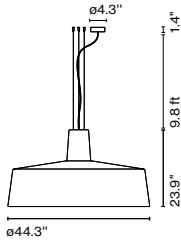

Soho 112 IP44 LED

Code	Finish
A631-377	● White
A631-378	● Stone grey
A631-379	● Black

Materials
Shade: Rotary moulded polyethylene
Diffuser: Methacrylate opal

Dimmable: Yes
Integrated dimmer: No
Dimming protocols: 0-10V

Product type: Pendant
Light Source: LED SMD 350mA 79.2W 2700K CRI90 15648lm
Luminaire: 120 - 277 VAC 0-10V 95W 8085lm
Weight: Net 60.9 lb – Gross 68.3 lb
Package: 45.2 x 45.2 x 28.3" – 68.3 lb Vol – 33.62 ft³
Product notes: 3000K available upon request
LED included

Dimmable

Suitable for wet locations