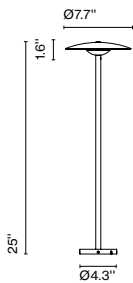

LED-Ginger B 20/63

Code
A662-586-31
A662-586-39

Finish
● Rust Brown-White
● Black-White (RAL 9005-9010)

Materials
Diffuser: Aluminum
Structure: Aluminum

Dimmable: Yes
Integrated dimmer: No
Dimming protocols: It depends on the purchased power supply.

Product type: Bollard
Light source: LED SMD 24Vdc 5W 2700K CRI90 495 lm
Luminaire: (Power supply not included) 161 lm
Weight: Net 1.9 lb – Gross 3 lb
Package: 9.8 x 9 x 4.7" – 1.5 lb Vol – 0.24 ft³
5.9 x 5.1 x 26.2" – 1.5 lb Vol – 0.35 ft³
Product notes: 24V remote power supply to be ordered separately, see pg 94.
LED included

Dimmable

Suitable for
wet locations

Cable length: 7.9 ft