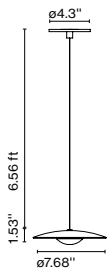

LED-Ginger 20

Code	Finish
A662-189	● Oak-White
A662-190	● Wenge-White
A662-191	● Oak-Oak
A662-192	● Wenge-Wenge
A662-252	● Brushed brass-Brushed brass
A662-253	● Brushed brass-White
A662-254	● Black-White

Materials: Pressed wood or brushed aluminum
Dissipater: Aluminum
Dimmable: No

Product type: Pendant
Light Source: LED SMD 350mA 4.05W 2700K CRI90 463lm
Luminaire: 90 - 264 VAC 6W 161lm
Weight: Net 1.3 lb – Gross 1.8 lb
Package: 9 x 8.26 x 3.93 " – 1.8 lb Vol – 0.35 ft³
LED included

Cable length: 6.6 ft
Wire installation: Hardwired
Cord color: Black
Canopy color: Black