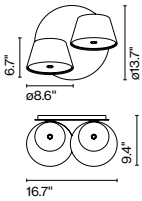

Code	Finish
Base A633-146 35	● Off-white semi-matt (RAL 1013) ➤
Shade A633-130 39	● Black semi-matt (RAL 9011) ➤
A633-130 35	● Off-white semi-matt (RAL 1013) ➤
A633-130 37	● Sand semi-matt (RAL 7032) ➤
A633-130 38	● Silver Grey semi-matt (RAL 7001) ➤
A633-130 42	● Olive Yellow semi-matt (RAL 1020) ➤
A633-130 46	● Orange semi-matt (RAL 2000) ➤
A633-130 47	● Brown Grey semi-matt (RAL 7013) ➤

Materials
Shade: Aluminum
Diffuser: Opalescent methacrylate
Plate: Metal

Product type: Wall
Light source: 2x E26 LED TYPE A 11W
Weight: Net 3.3 lb – Gross 5.1 lb
Package: 12.2 x 12.2 x 5.1" – 2.9 lb Vol – 0.1 ft³
(2x) 9.4 x 9.4 x 6.7" – 2.2 lb – 0.317 ft³
Product notes: Combine base with 2 satellite shades
Lamping not included