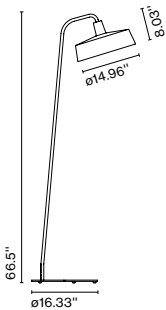

Soho 38 P LED

Code	Finish
A631-255	● White
A631-256	● Stone grey
A631-257	● Black

Materials
Shade: Rotary moulded polyethylene
Diffuser: Methacrylate opal
Structure: Metal with stainless anti-oxidant cataphoresis

Dimmable: Yes
Integrated dimmer: No
Dimming protocols: Phase cut (ELV)

Product type: Floor
Light Source: LED SMD 700mA 8.1W 2700K CRI90 913lm
Luminaire: 120 VAC ELV 14W
Weight: Net 26 lb – Gross 32 lb
Package: 17.32 x 17.32 x 9.84" – 6.61 lb Vol – 1.76 ft³
18.1 x 18.1 x 1.18" – 19.84 lb Vol – 0.21 ft³
69.29 x 11.8 x 2.56" – 6.6 lb Vol – 1.05 ft³

LED included

Dimmable

Suitable for
wet locations

Cable length: 6.6 ft
Wire installation: Plug-in
Cord color: Black