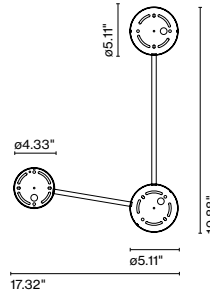

Accessory C3 LED-Ginger 32/42/60

Code A662-216
Finish ● Black (RAL 9005)

Materials
Structure: Painted iron

Product type: Accessory
Weight: Net 5.9 lb – Gross 6.6 lb
Package: When ordered, this item is shipped coupled with the Ginger 60C.
Product notes: Must be specified together with Ginger 32C + 42C + 60C. See pg 81, 82, 83.