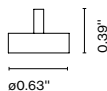

Magnet accessory

Code	Finish
A680-008	● Inox

Materials
Structure: Neodymium magnet

Product type: Accessory
Weight: Net 0.04 lb – Gross 0.04 lb
Package: 4.72 x 6.89 x 0.39 " - 0.04 lb – Vol - 0.035 ft³