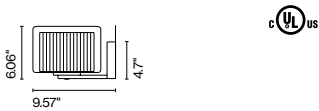

Mercer A

Code   Finish
A89-065   ● Pleated white cotton
A89-084   ● Pearl white

Materials
Shade: Textile
Structure: Blown glass
Wal bracket: Chromed iron

Product type: Wall
Light source: E12 LED candle 5W
Weight: Net 3 lb – Gross 4.4 lb
Package: 12.6 x 13 x 11" – 3.3 lb Vol – 1.06 ft³
Lamping not included

Wire installation: Hardwired