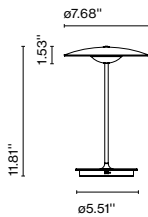

LED-Ginger 20 M

Code	Finish
A662-560	● Oak-White ➤
A662-561	● Wenge-White ➤
A662-562	● Brushed brass-Brushed brass
A662-563	● Brushed brass-White

Materials
Diffuser and base: Pressed wood or brushed aluminum
Dissipater: Aluminum
Stem: Aluminum

Integrated dimmer: Yes
Dimmer Type: 3-step dimmer

Product type: Table / Portable
Light source: LED SMD 1A 3.5W 2700K CRI90 395lm
Luminaire: in 5 Vdc 1.5A 290lm
Weight: Net 1.7 lb – Gross 2.2 lb
Package: 15.7 x 8.2 x 6.7" - 2.2 lb (1u) Vol - 0.35 ft³ (1u)
15.3 x 8.6 x 16.1" - 5.3 lb (2u) Vol - 1.4 ft³ (2u)
Product notes: Sold in multiples of 2.
Charging cable included (USB to USB-C). Power adapter not included.