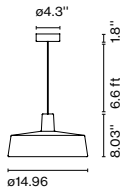

Soho 38 IP44 LED

Code	Finish
A631-245	● White
A631-246	● Stone grey
A631-247	● Black

Materials
Shade: Rotary moulded polyethylene
Diffuser: Methacrylate opal

Dimmable: Yes
Integrated dimmer: No
Dimming protocols: Phase cut (ELV)

Product type: Pendant
Light Source: LED SMD 700mA 13.2W 2700K CRI80 1848lm
Luminaire: 100 - 120 VAC ELV 16W 1051lm
Weight: Net 5.95 lb – Gross 7.71 lb
Package: 17.7 x 17.3 x 9.84" – 7.71 lb Vol – 1.76 ft³
LED included

Dimmable

Suitable for
wet locations