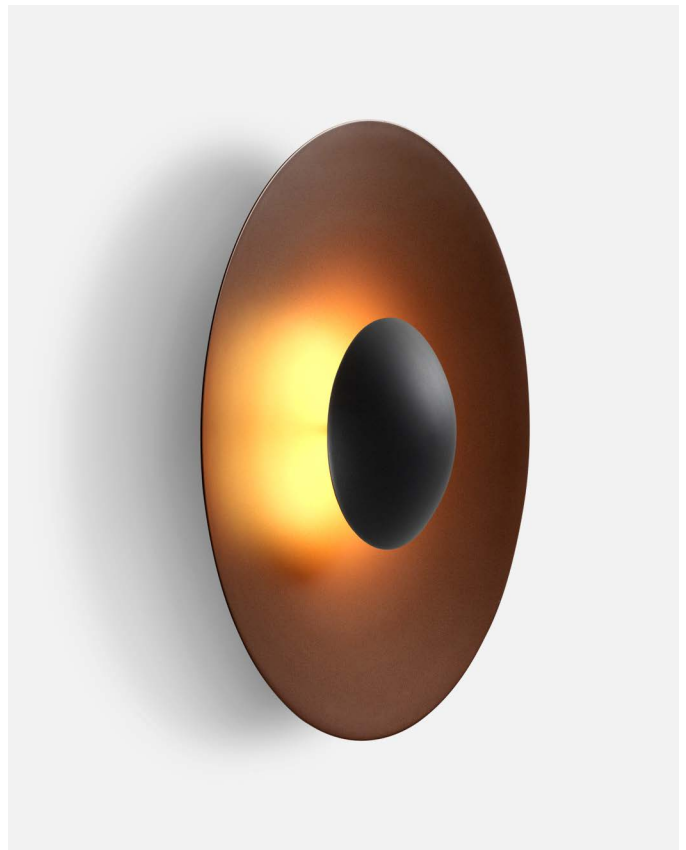

LED-Ginger 32C IP65

Code	Finish	Dimming
A662-651-31	● Rust Brown	ELV
A662-651-39	▲ Black-White (RAL 9005-9010)	ELV

Materials	Dimmable: Yes
Diffuser: Aluminum	Integrated dimmer: No
Dissipater: Aluminum	Dimming protocols: Phase cut (ELV)

Product type: Wall / Ceiling
Light Source: LED SMD 700mA 7.8W 2700K CRI90 913 lm
Luminaire: 100 - 120 VAC ELV 14W 350 lm - Black-White
100 - 120 VAC ELV 14W 81 lm - Rust Brown
Weight: Net 1.9 lb – Gross 4.4 lb
Package: 16.9 x 18.9 x 6.7" – 4.4 lb Vol – 1.4 ft³
LED included

Dimmable

Suitable for wet locations

Canopy color: Black