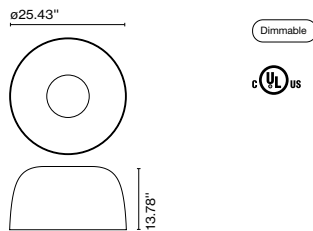

120 - 277 VAC 0-10V 26W 1845lm

Weight: Net 14.8 lb – Gross 19.8 lb

Package: 25.6 x 25.6 x 16.5" – 19.8 lb Vol – 6.36 ft³

Product notes: 3000K available upon request

LED included

Wire installation: Hardwired