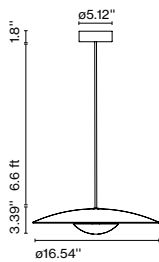

LED-Ginger 42

Code	Finish	Dimming
A662-037	● Oak-White ➤	ELV
A662-038	● Wenge-White ➤	ELV
A662-276	● Brushed brass-Brushed brass	ELV
A662-277	● Brushed brass-White	ELV
A662-278	● Black-White	ELV
A662-320	● Oak-White	0-10V
A662-321	● Wenge-White	0-10V
A662-280	● Brushed brass-Brushed brass	0-10V
A662-281	● Brushed brass-White	0-10V
A662-282	● Black-White	0-10V

Materials
Diffuser: Pressed wood or brushed aluminum
Dissipater: Aluminum

Dimmable: Yes
Integrated dimmer: No
Dimming protocols: Phase cut (ELV) 0-10V

Product type: Pendant
Light Source: LED SMD 700mA 16.28W 2700K CRI90 1873lm
Luminaire: 90 - 135 VAC ELV 21W 698lm
120 - 277 VAC 0-10V 21W 698lm
Weight: Net 4,4 lb – Gross 7.7 lb
Package: 22.44 x 20.87 x 6.69" - 7.7 lb Vol - 1.8 ft³
LED included