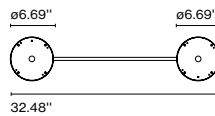

Accessory C2 Djembé 65

Code A681-426 Finish ● Black (RAL 9005) ➤

Materials
Structure: Painted iron

Product type: Accessory
Weight: Net 2.5 lb – Gross 4.85 lb
Package: 33.4 x 7.8 x 3.5" - 4.85 lb – Vol - 0.53 ft³
Product notes: Accessory to combine 2 Djembé 65 models for a single junction box.
Only for ELV versions.