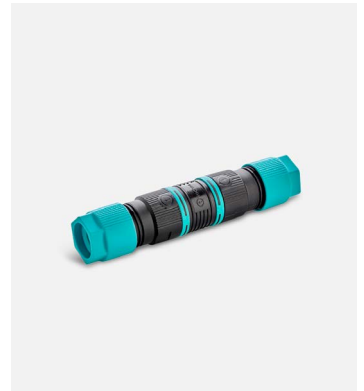

LED-Ginger: Connector Accessory

Code	Description
A963-001	2 way terminal block 4 poles IP68 H2O Stop. (ø0.2/0.5" cable).
A963-002	3/4 way terminal block 4 poles IP68 H2O Stop. (ø0.2/0.5" cable).

Product notes: Use these power supplies for LED-Ginger Bollards and LED-Ginger 15C / 20C.