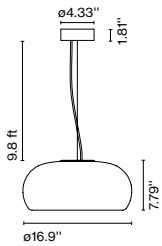

Vetra 43

Code	Finish	Dimming
A689-016	● White	ELV
A689-023	● White	0-10V
A689-043	● Amber	ELV
A689-044	● Amber	0-10V

Materials
Shade: Blown glass
Dissipater: Aluminum

Dimmable: Yes
Integrated dimmer: No
Dimming protocols: Phase cut (ELV)
0-10V

Product type: Pendant
Light Source: LED SMD 700mA 16.28W 2700K CRI90 1873lm
Luminaire: 90 - 135 VAC ELV 19W 881lm
120 - 277 VAC 0-10V 19W 881lm
Weight: Net 12.6 lb – Gross 16.5 lb
Package: 22.4 x 22.4 x 14.6" – 6.5 lb Vol – 4.23 ft³
LED included

Dimmable