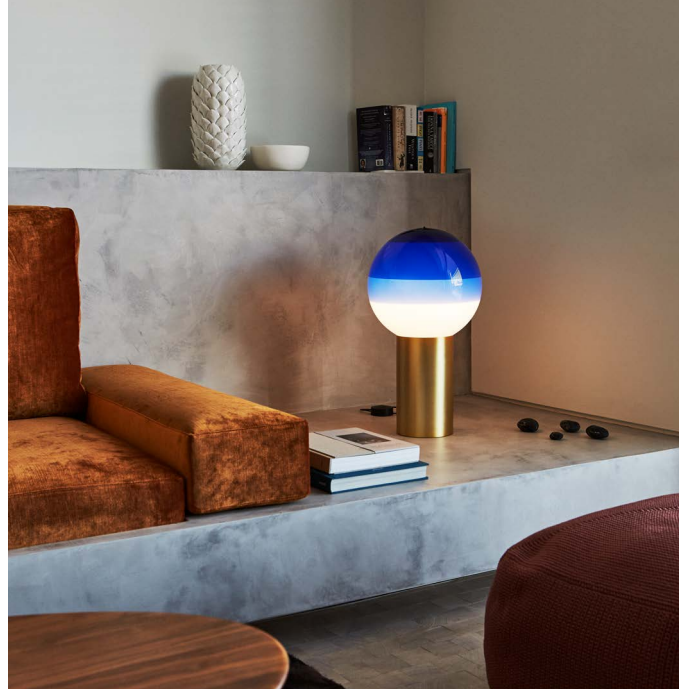

Dipping Light, Jordi Canudas

Beyond its function as a lamp, the Dipping Light seeks to excite. When it's turned on, its different shades of paint sift the light, creating a magical ambient effect. When it's off, its colored glass sphere is an object charged with beauty, and an

eye-catching design piece for a shelf, bedside, or table. The various layers of paint draw concentric circles and capture the light, moderating its intensity. The paint becomes the shade, colouring and texturing the light.