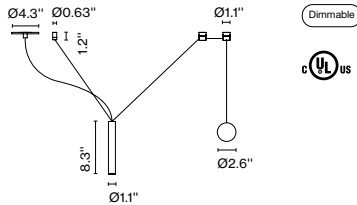

Milana Counterweight

Code
A699-116
A699-117

Finish
● Off-white (RAL 1013)
● Black (RAL 9005)

Materials
Shade: Aluminum
Diffuser: Polycarbonate

Dimmable: Yes
Integrated dimmer: No
Dimming protocols: Phase cut (ELV)

Product type: Pendant
Light Source: LED SMD 700mA 8.6W 2700K CRI90 372lm
Luminaire: 100 - 120 VAC ELV 11W 340lm
Weight: Net 2.2 lb – Gross 2.86 lb
Package: 4.7 x 4.7 x 2.9" – 1.3 lb Vol – 0.04 ft³
8.8 x 2.7 x 1.6" – 0.7 lb Vol – 0.02 ft³
17.8 x 4.7 x 3.1" – 0.88 lb Vol – 0.2 ft³
LED included

Cable length: 9.8 ft
Wire installation: Hardwired
Cord color: Black
Canopy color: Black