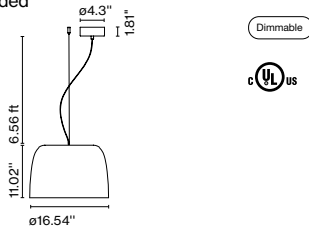

Djembé 42.28

Code	Finish	Dimming
A681-295	White (RAL 1013)	ELV
A681-296	Grey (RAL 7022)	ELV
A681-297	Red (RAL 3011)	ELV
A681-298	Sky Blue (PANTONE 7542C)	ELV
A681-384	White (RAL 1013)	0-10v
A681-385	Grey (RAL 7022)	0-10v
A681-386	Red (RAL 3011)	0-10v
A681-387	Sky Blue (PANTONE 7542C)	0-10v

Materials
Shade: Bi-injected rotary moulded polyethylene (stone texture on the outer part and smooth satin white on the inner part of the fixture)
Diffuser: Aluminum

Dimmable: Yes
Integrated dimmer: No
Dimming protocols: Phase cut (ELV)
0-10V

Product type: Pendant
Light Source: LED SMD 700mA 16.28W 2700K CRI90 1873lm
Luminaire: 90 - 135 VAC ELV 19W 925lm
120 - 277 VAC 0-10V 19W 925lm
Weight: Net 6.6 lb – Gross 11 lb
Package: 17.3 x 17.3 x 12.6" – 11 lb Vol – 2.118 ft³
Product notes: 3000K available upon request
LED included

Cable length: 6.56 ft
Wire installation: Hardwired
Cord color: Black
Canopy color: Black