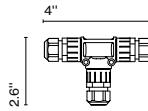

Garland accessory

Code A654-045
Finish ● Grey

Product type: Accessory