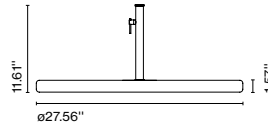

70 base + stem

Code A683-044   Finish
● Concrete and black (RAL 9005)

Materials
Base: Concrete
Stem: Stainless steel

Product type: Accessory
Weight: Net 81.1 lb – Gross 113.9 lb
Package: 29.5 x 29.5 x 7.48" - 77.2 lb – Vol -3.7 ft³
12.2 x 7.08 x 6.69" - 4.85 lb – Vol -0.31 ft³
Product notes: Base only compatible with Jaima P307