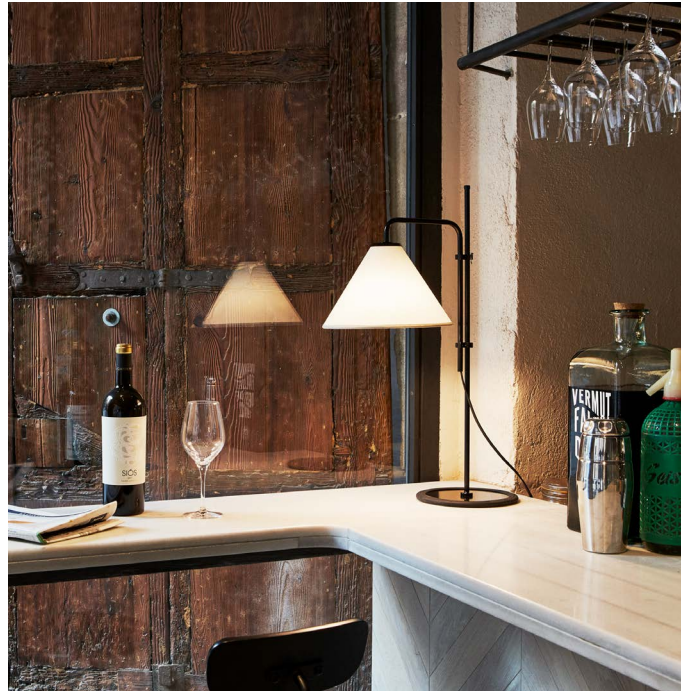

Using the same double-clip mechanism of the original, this scaled-down model allows easy height adjustment and 360 degree shade rotation to fit the needs of any room or user.

Discover more at marset.com