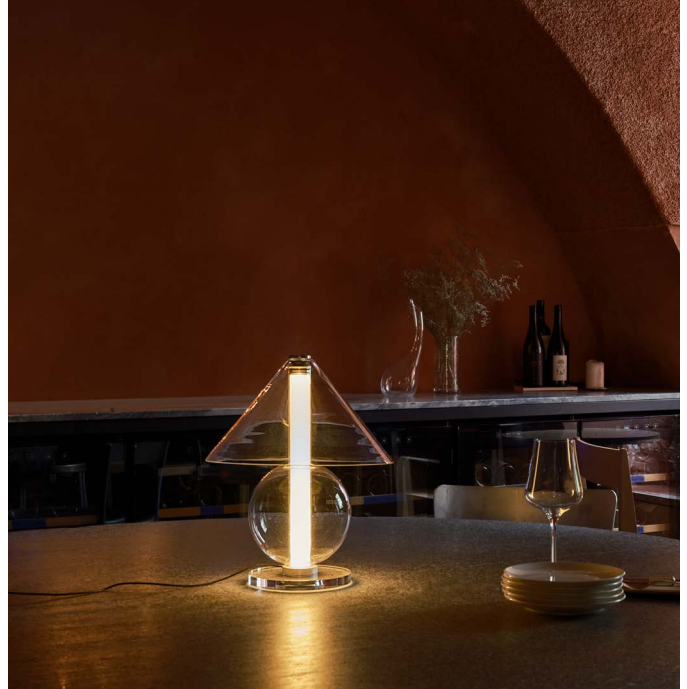

glass design, with more streamlined shapes. The Fragile lamp is a mix of geometric shapes. A cone and a sphere are arranged to hold a cylinder that emits ambient light from below.

Fragile NEW

Code A724-103-50-22K
 Finish NEW
 A724-103-46-22K