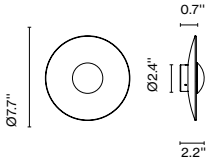

LED-Ginger 20C IP65

Code	Finish
A662-650-31	● Rust Brown
A662-650-39	▲ Black-White (RAL 9005-9010)

Materials	Dimmable: Yes
Diffuser: Aluminum	Integrated dimmer: No
Dissipater: Aluminum	Dimming protocols: 0-10V

Product type: Wall / Ceiling
Light source: LED SMD 24Vdc 5W 2700K CRI90 495lm
Luminaire: (Power supply not included) 161 lm - Black-White
(Power supply not included) 29 lm - Rust brown
Weight: Net 1.1 lb – Gross 1.5 lb
Package: 9.4 x 8.3 x 3.9" – 1.5 lb Vol – 0.4 ft³
Product notes: 24V remote power supply to be ordered separately, see pg 94.
LED included

Dimmable

ADA

Suitable for wet locations

Canopy color: Black