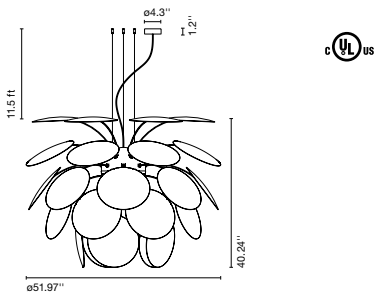

Discocó 132

Code	Finish
A620-047	White (RAL 9003) ➤
A620-135	Matte Grey (RAL 7037)
A620-136	Matte Beige (RAL 1001)
A620-086	Black - Gold (RAL 9004 - Gold)

Materials
Discs: ABS
Sphere: Chromed metal
Canopy: Metal

Product type: Pendant
Light source: 6x E26 LED TYPE A 11W
Weight: Net 40.8 lb – Gross 52.9 lb
Package: 47.6 x 16.1 x 16.1" - 30.9 lb – Vol - 7.06 ft³
17.7 x 16.5 x 16.5" - 22 lb – Vol - 2.82 ft³
Lamping not included

Cable length: 11.5 ft
Wire installation: Hardwired
Cord color: White
Canopy color: White