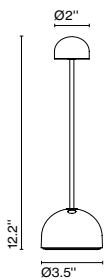

Sips

Code
A721-001-3534-27K
A721-001-4749-27K

Finish
● White - Silver (RAL 9001 - RAL 9006)
● Chocolate - Gold (RAL 8017 - RAL 1036)

Materials
Diffuser: Polycarbonate
Base: Polycarbonate
Stem: Steel

Dimmable: Yes
Integrated dimmer: Yes
Dimmer Type: 3 positions dimmer

Product type: Table / Portable
Light source: LED SMD 2,2W 1,5 A 2700K CRI90 327lm
Luminaire: in 5 Vdc 1,5A
Weight: Net 0.75 lb – Gross 1.3 lb
Package: 14.5 x 5.3 x 4.7" – 1.3 lb Vol – 0.2 ft³
Product notes: Multiple order of 6 units
Charging cable included (USB to USB-C). Power adapter not included.
LED included