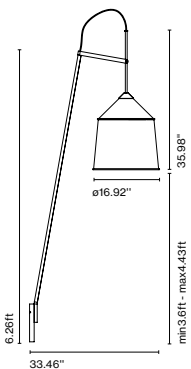

Jaima P207 + Shade 43

Code   Finish
Structure E26   ● Black (RAL 9005)
A683-070   ● Black (RAL 9005)
Structure LED IP65   ● Black (RAL 9005)
A683-071   ● Black (RAL 9005)

Shade 43
A683-029   ● Beige
A683-030   ● Grey

Materials   Dimmable: Based on specified lamping
Shade: Textilene, inner part in white   Integrated dimmer: No
Structure: Stainless steel
Extensible stem: Carbon fiber

Product type: Floor
Light Source: E26 LED Globe (ø120) 22W
Light Source: LED COB 120 VAC 15W 2700K CRI90 1022lm
Luminaire: 120VAC ELV 15W 528lm
Weight: Net 9 lb – Gross 22.7 lb
Package: 85.4 x 18.9 x 9" – 178.7 lb Vol – 8.47 ft³
                                                         17.7 x 17.7 x 15.35" – 5.51 lb Vol – 2.83 ft³
LED included

Suitable for wet locations

Product notes: a floor base 49 or a fixed stem needs to be purchased. See page 106.

Cable length: 9.2 ft
Wire installation: Plug-in
Cord color: Black