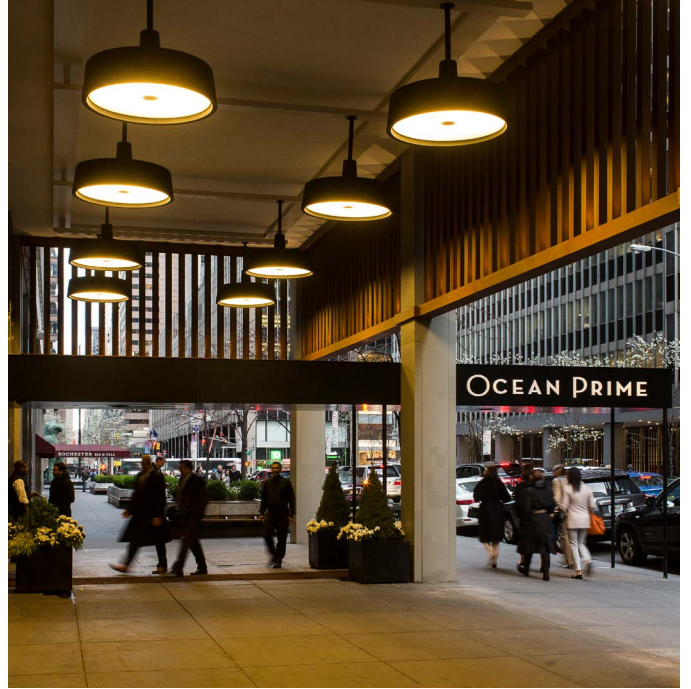

Soho, Joan Gaspar

The striking, industrial shapes in the Soho collection are reminiscent of the lamps that were traditionally used in markets and taverns, but they contrast through the use of thoroughly contemporary materials and textures.

It is made from rotation-molded polyethylene, a technique that allows us to offer it in different sizes.