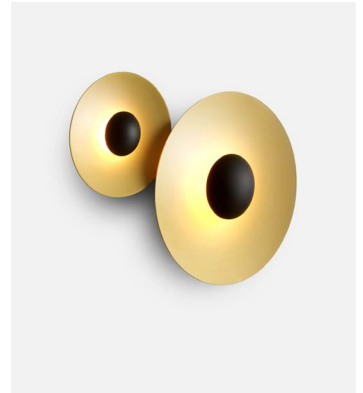

Accessory C2 LED-Ginger 32/42

Code A662-215
Finish ● Black (RAL 9005)

Materials
Structure: Painted iron

Product type: Accessory
Weight: Net 3.9 lb – Gross 4.4 lb
Package: When ordered, this item is shipped coupled with the Ginger 42C.
Product notes: Must be specified together with Ginger 32C + 42C . See pg 81, 82.