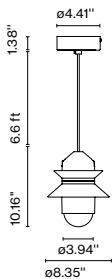

Santorini Indoor

Code	Finish
A654-054	Light green (PANTONE 5517U)
A654-055	Sand (RAL 1001)
A654-056	Off-white (RAL 1013)

Materials
Structure: Polycarbonate
Shade: Blown pressed glass

Product type: Pendant
Light source: E26 LED TYPE A19 8W
Weight: Net 2.9 lb – Gross 4.4 lb
Package: 20.47 x 12.99 x 9.84" - 4.41 lb Vol - 1.48ft³
6.2 x 4.7 x 4.7" - 0.66 lb Vol - 0.07ft³
Lamping not included

Cable length: 6.6 ft
Wire installation: Hardwired
Cord color: Black fabric electrical cord
Canopy color: Black