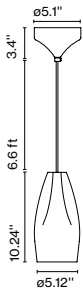

Pleat Box 13 LED

Code	Finish
A636-409-3535-27K	● White - White
A636-409-3549-27K	● White - Gold
A636-409-3835-27K	● Grey - White
A636-409-4135-27K	● Terracotta - White
A636-409-3949-27K	● Black - Gold
A636-409-4235-27K	● Ocher - White
A636-409-4535-27K	● Dark Green - White
A636-409-4549-27K	● Dark Green - Gold

Materials
Shade: Ceramic with the inner part in brilliant white enamel or gold
Canopy: Ceramic
Cord: Fabric

Dimmable: No

Product type: Pendant
Light Source: LED SMD 350mA 4.05W 2700K CRI90 463lm
Luminaire: 90 - 264 VAC 6W 165lm
Weight: Net 3.63 lb – Gross 5 lb
Package: 9.4 x 9.4 x 20.8" – 5 lb Vol – 1.06 ft³
LED included