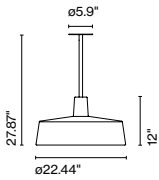

Soho C Fixed Stem LED

Code	Finish
A631-368	● White
A631-369	● Stone grey
A631-370	● Black

Materials
Shade: Rotary moulded polyethylene
Diffuser: Methacrylate opal
Structure: Metal with stainless anti-oxidant cataphoresis

Dimmable: Yes
Integrated dimmer: No
Dimming protocols: Dual dimming driver
Phase cut (ELV) or 0-10V

Product type: Ceiling
Light Source: LED SMD 700mA 28W 2700K CRI80 3446lm
Luminaire: Only 120 VAC ELV 36W 2086lm
120 - 277 VAC 0-10V 36W 2086lm
Weight: Net 16.8 lb – Gross 17.6 lb
Package: 23.62 x 23.62 x 14.56" – 17.6 lb Vol – 4.6 ft³
Product notes: 3000K available upon request
LED included

Dimmable

Suitable for
wet locations

Wire installation: Hardwired
Canopy color: Black