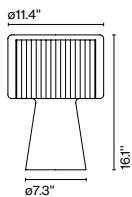

Mercer M

Code
A89-018
A89-079

Finish
● Pleated white cotton ➤
● Pearl white

Materials
Shade: Textile
Structure: Blown glass
Diffuser: Opal disc

Integrated dimmer: Yes
Dimmer Type: Progressive in-line dimmer

Product type: Table
Light source: E26 TYPE A19 100W
Weight: Net 11 lb – Gross 9.9 lb
Package: 22 x 14.9 x 15.7" – 9.9 lb Vol – 3.17 ft³
Lamping not included

Dimmer

Cable length: 5 ft
Wire installation: Plug-in
Cord color: Black
Switch location: In-line