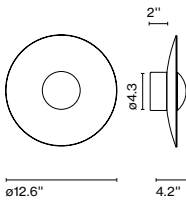

LED-Ginger 32C IP65

Code	Finish	Dimming
A662-651-31	● Rust Brown	ELV
A662-651-39	▲ Black-White (RAL 9005-9010)	ELV

Materials	Dimmable: Yes
Diffuser: Aluminum	Integrated dimmer: No
Dissipater: Aluminum	Dimming protocols: Phase cut (ELV)

Product type: Wall / Ceiling
Light Source: LED SMD 700mA 7.8W 2700K CRI90 913 lm
Luminaire: 100 - 120 VAC ELV 14W 350 lm - Black-White
100 - 120 VAC ELV 14W 81 lm - Rust Brown
Weight: Net 1.9 lb – Gross 4.4 lb
Package: 16.9 x 18.9 x 6.7" – 4.4 lb Vol – 1.4 ft³
LED included

Dimmable

Suitable for wet locations

Canopy color: Black