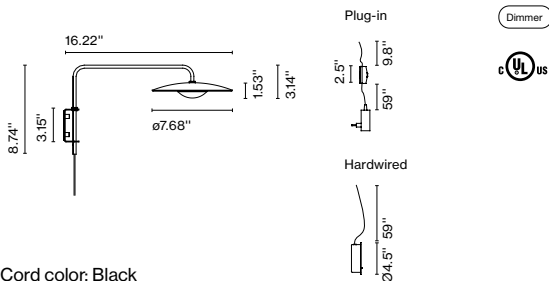

LED-Ginger 20 A

Code	Finish	Dimmer
Plug-in		
A662-199	● Oak-White	Progressive
A662-200	● Wenge-White	Progressive

Hardwired		
A662-201	● Oak-White	No
A662-202	● Wenge-White	No

Materials
Diffuser and base: Pressed wood or brushed aluminum
Dissipater: Aluminum
Structure: Metal

Integrated dimmer: Yes (Plug-in version)
Dimmer Type:
Plug-in version, Progressive in-line dimmer from 0 to 100.

Product type: Wall
Light source: LED SMD 350mA 4.05W 2700K CRI90 463lm
Luminaire: 85 - 264 VAC 5.7W 161lm
Weight: Net 1.3 lb – Gross 3.3 lb
Package: 18.1 x 11 x 9.4" - 3.3 lb Vol - 1.06 ft³
Product notes: Plug-in: Progressive dimmer from 0 to 100.
Hardwired: Canopy with switch on/off.

LED included

Cord color: Black
Wire installation: Plug-in / Hardwired