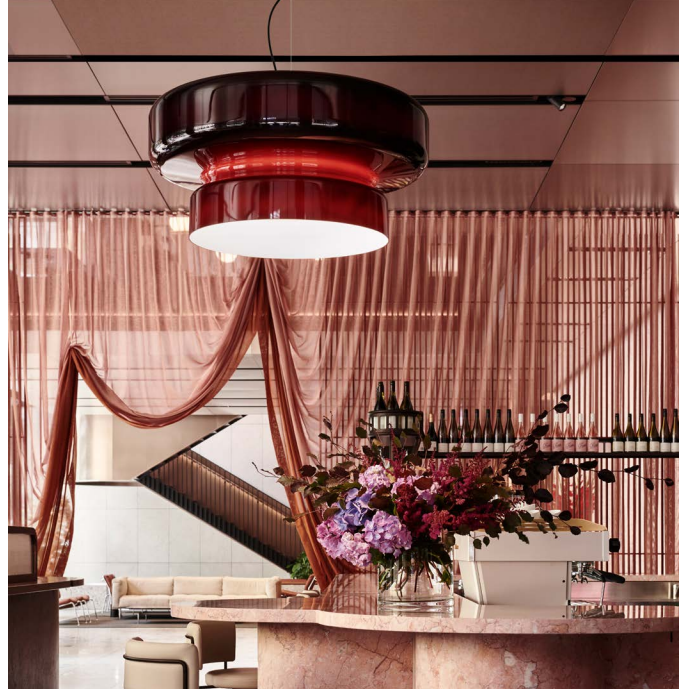

a single shape. The design allows for a large shade in different colors with a white interior for pristine reflection.

Discover more at marset.com

Bohemia 84

Code	Finish
A698-010	● Green
A698-011	● Violet
A698-012	● Amber