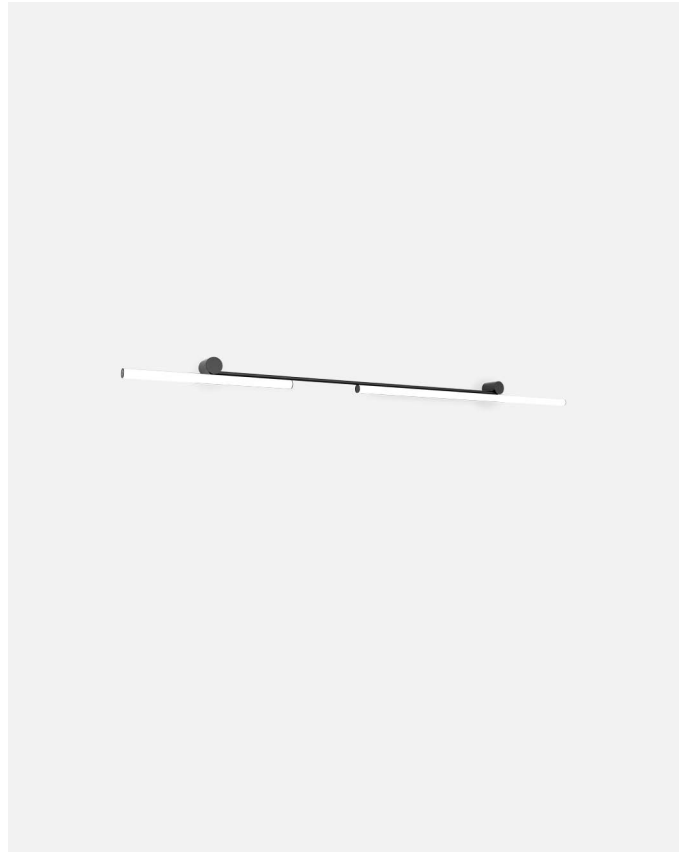

Ambrosia A 210

Code	Finish	CCT
A704-121-15-22K	● Matt Gold	22K
A704-121-15-27K	● Matt Gold	27K
A704-121-15-30K	● Matt Gold	30K
A704-121-16-22K	● Black	22K
A704-121-16-27K	● Black	27K
A704-121-16-30K	● Black	30K

Materials
Structure: Aluminum
Diffuser: Methacrylate
Canopy: Aluminum / Steel

Dimmable: Yes
Integrated dimmer: No
Dimming protocols: It depends on the purchased power supply.

Product type: Wall
Light source Ambrosia 22K: LED SMD 24Vdc 28.8W 2200K CRI90 3174lm
Luminaire Ambrosia 22K: (Power supply not included) 2802lm

Light source Ambrosia 27K: LED SMD 24Vdc 28.8W 2700K CRI90 3042lm
Luminaire Ambrosia 27K: (Power supply not included) 2812lm

Light source Ambrosia 30K: LED SMD 24Vdc 28.8W 3000K CRI90 3384lm
Luminaire Ambrosia 30K: (Power supply not included) 2865lm

Weight: Net 6.2 lb – Gross 7.9 lb
Package: 59.8 x 5.3 x 6.5 " - 4.4 lb – Vol - 1 ft³
3.1 x 3.1 x 26.7 " - 1.3 lb – Vol - 0.14 ft³
3.1 x 3.1 x 50.4 " - 2.2 lb – Vol - 0.35 ft³

Product notes: 24V remote power supply to be ordered separately.
Suitable for damp locations. LED included

Wire installation: Hardwired / Recessed

Disk accessory

Code	Finish
A704-128-15	● Matt Gold
A704-128-16	● Black

Materials
Structure: Metal

Product type: Accessory
Accessory used to hide the driver behind the canopy.
Two units are required for Ambrosia A 210, one for each canopy.