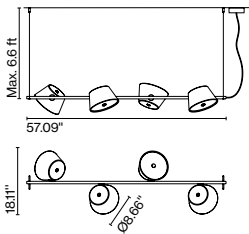

Tam Tam 4 NEW FINISH

Code	Finish
Structure A633-180 39	● Black semi-matt (RAL 9011) ➤
Shades	
A633-130 39	● Black semi-matt (RAL 9011) ➤
A633-130 35	● Off-white semi-matt (RAL 1013) ➤
A633-130 37	● Sand semi-matt (RAL 7032) ➤
A633-130 38	● Silver Grey semi-matt (RAL 7001) ➤
A633-130 42	● Olive Yellow semi-matt (RAL 1020) ➤
A633-130 46	● Orange semi-matt (RAL 2000) ➤
A633-130 47	● Brown Grey semi-matt (RAL 7013) ➤

Materials
Shade: Aluminum
Diffuser: Opalescent methacrylate

Product type: Pendant
Light source: 4x E26 LED TYPE A 11W
Weight: Net 5.3 lb – Gross 11.24 lb
Package: 65.7 x 7 x 7" – 9.7 lb Vol – 1.9 ft³
(4x) 9.4 x 9.4 x 6.7" – 2.2 lb Vol – 0.317 ft³
Product notes: Combine structure with 4 satellite shades.
Lamping not included

Cable length: 9.8 ft
Wire installation: Hardwired
Cord color: Black
Canopy color: Black