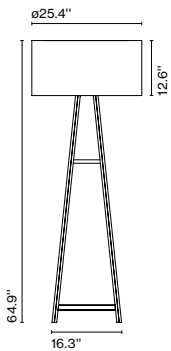

Product type: Pendant
Light source: E26 LED GLOBE 20W
Weight: Net 28 lb – Gross 39 lb
Package: 37 x 37 x 20 " – 39 lb Vol – 17.6 ft³
Lamping not included

Cable length: 8.2 ft
Wire installation: Hardwired
Cord color: Black
Canopy color: Black

Code A695-007 Finish ○ White (RAL 9011)

Materials Dimmable: Yes
Base: Steel Integrated dimmer: Yes
Diffuser: Opal blown glass Dimming protocols: Analog, dimmed via glass movement.

Product type: Table
Light Source: LED SMD 24Vdc 6.5W 2700K CRI90 579lm
Luminaire: 120 VAC 8.7W 157lm
Weight: Net 0.9 lb – Gross 3.3 lb
Package: 9 x 7 x 5" – 3.3 lb Vol – 0.18 ft³ (1u)
 15 x 16.7 x 17.7" – 11 lb Vol – 1 ft³ (4u)
Product note: Sold in multiples of 4.
LED included

Materials
Shade: White polyester PET, textilene
Diffuser: Methacrylate
Structure: Varnished oak

Product type: Floor
Light source: 3x E26 LED TYPE A 11W
Weight: Net 11 lb – Gross 22.7 lb
Package: 27.2 x 27.2 x 14.5" - 11.7 lb – Vol - 6.4 ft³
19.7 x 5 x 61" - 11 lb – Vol - 3.5 ft³
Lamping not included