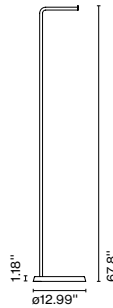

Floor accessory

Code A654-009
Finish ● Grey (RAL 7039) ➔

Materials
Structure: Metallic structure with stainless anti-oxidant cataphoresis treatment

Product type: Accessory
Weight: Net 14.8 lb – Gross 17.2 lb
Package: 9.8 x 2 x 70.5" - 4.4 lb – Vol - 0.77 ft³
14.5 x 14.5 x 2" - 9.9 lb – Vol - 0.21 ft³