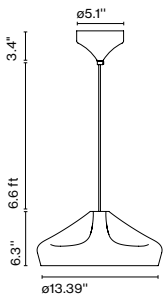

Pleat Box 36 LED

Code	Finish
A636-413-3535-27K	● White - White ➤
A636-413-3549-27K	● White - Gold ➤
A636-413-3835-27K	● Grey - White
A636-413-4135-27K	● Terracotta - White
A636-413-3949-27K	● Black - Gold
A636-413-4235-27K	● Ocher - White
A636-413-4535-27K	● Dark Green - White
A636-413-4549-27K	● Dark Green - Gold

Materials
Shade: Ceramic with the inner part in brilliant white enamel or gold
Canopy: Ceramic
Cord: Fabric

Dimmable: Yes
Integrated dimmer: No
Dimming protocols: Phase cut (ELV)

Product type: Pendant
Light Source: LED SMD 700mA 8.2W 2700K CRI90 913lm
Luminaire: 100 - 120 VAC ELV 14W 233lm
Weight: Net 7 lb – Gross 9.5 lb
Package: 19.3 x 19.3 x 11.4" – 9.5 lb Vol – 2.47 ft³
LED included