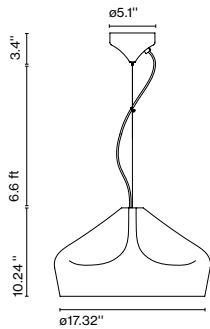

Pleat Box 47 LED

Code	Finish
A636-415-3535-27K	● White - White
A636-415-3549-27K	● White - Gold
A636-415-3835-27K	● Grey - White
A636-415-4135-27K	● Terracotta - White
A636-415-3949-27K	● Black - Gold
A636-415-4235-27K	● Ocher - White
A636-415-4535-27K	● Dark Green - White
A636-415-4549-27K	● Dark Green - Gold

Materials
Shade: Ceramic with the inner part in brilliant white enamel or gold
Canopy: Ceramic
Cord: Fabric

Dimmable: Yes
Integrated dimmer: No
Dimming protocols: Phase cut (ELV)

Product type: Pendant
Light Source: LED SMD 700mA 16.28W 2700K CRI90 1873lm
Luminaire: 90 - 135 VAC ELV 21W 625lm
Weight: Net 10.2 lb – Gross 13.2 lb
Package: 22.4 x 22.4 x 14.2" – 13.2 lb Vol – 3.5 ft³
LED included

Dimmable

Cable length: 6.6 ft
Wire installation: Hardwired
Cord color: Black fabric electrical cord
Canopy color: Same color as chosen shade