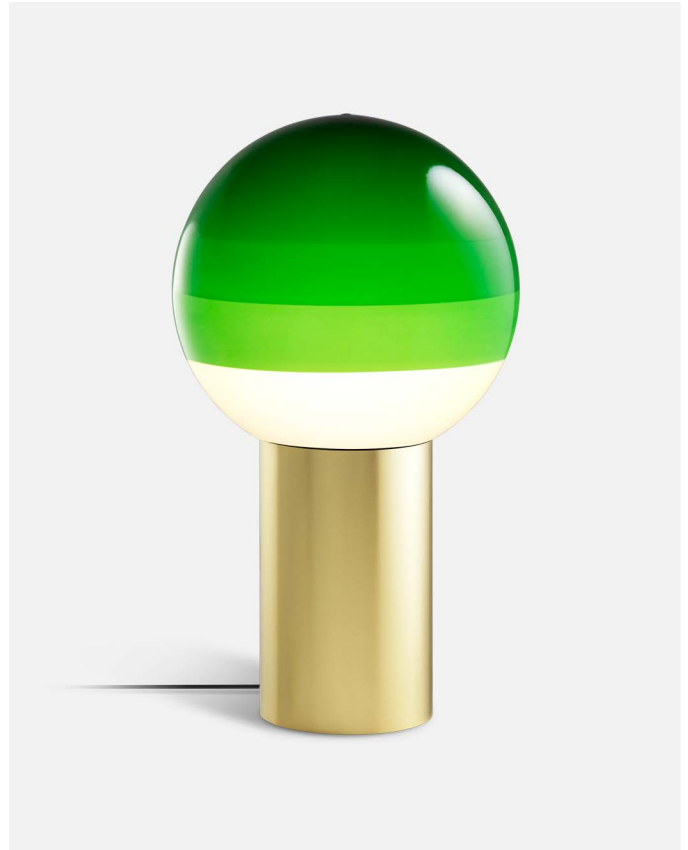

Dipping Light S

Code	Finish
A691-306	White - Brushed Brass
A691-307	White - Graphite
A691-308	Blue - Brushed Brass
A691-309	Blue - Graphite
A691-310	Green - Brushed Brass
A691-311	Green - Graphite
A691-312	Amber - Brushed Brass
A691-313	Amber - Graphite
A691-314	Pink - Brushed Brass
A691-315	Pink - Graphite

Materials
Body: Metal
Diffuser: Brilliant white blown glass globe with layered paint

Dimmable: Yes
Integrated dimmer: Yes
Dimming protocols: Progressive dimmer from 0 to 100

Product type: Table
Light Source: LED SMD 700mA 8.6W 2700K CRI90 765lm
Luminaire: 85 - 264 VAC 11W
Weight: Net 3 lb – Gross 5.5 lb
Package: 6.7 x 13 x 6.7" – 3 lb Vol – 0.3 ft³
9.8 x 9.8 x 12.2" – 2.4 lb Vol – 0.7 ft³
LED included

Cable length: 5.75 ft
Wire installation: Plug-in
Cord color: Black
Switch location: In-line