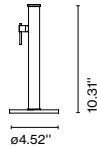

Fixed stem

Code A683-032   Finish
● Black (RAL 9005)

Materials
Stem: Stainless steel

Product type: Accessory
Weight: Net 4.18" – Gross 5.07"
Package: 12.2 x 7.08 x 6.69" - 4.8 lb – Vol -0.31 ft³
Product notes: Compatible with Jaima P207 and P307.