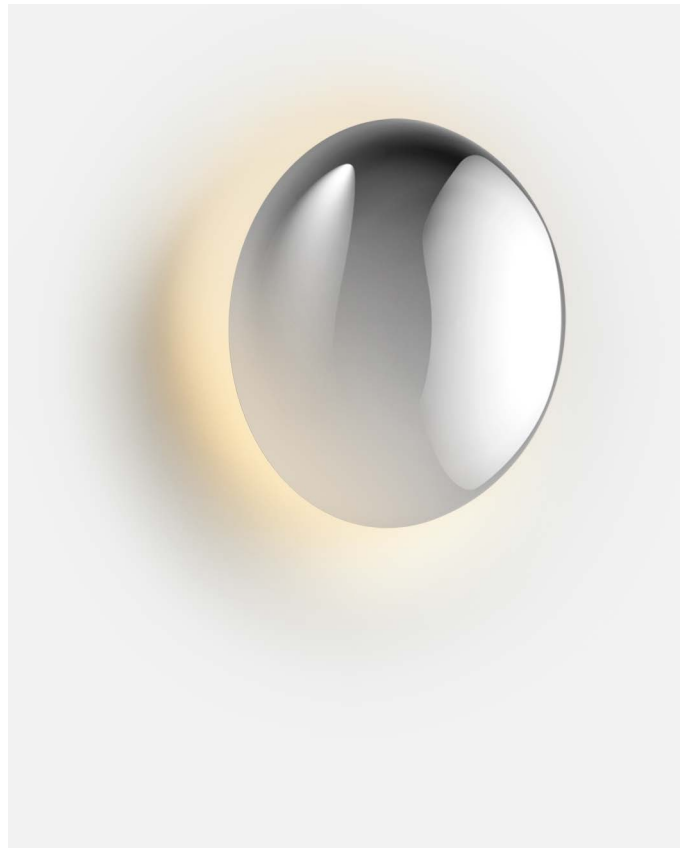

Babila demonstrates that, when it comes to a design, the material can be as important as the shape. This outdoor wall sconce is of polished stainless steel, a circular object that produces a panoramic effect, reflecting its surroundings. It is not

designed to be an architectural element, but rather a simple and beautiful design that draws attention, whether on or off, as it allows us to catch a glimpse of the daily life occurring around it.

Babila 18

Code	Finish	Dimming
A706-005	● Polished stainless steel	ELV
A706-006-35	● White (RAL 9010)	ELV
A706-006-47	● Brown (RAL 8019)	ELV
A706-017	● Polished stainless steel	0-10V
A706-010-35	● White (RAL 9010)	0-10V
A706-010-47	● Brown (RAL 8019)	0-10V
A706-019	● Polished stainless steel	on/off
A706-020-35	● White (RAL 9010)	on/off
A706-020-47	● Brown (RAL 8019)	on/off

Materials
Diffuser: Polished stainless steel
AISI 316 or lacquered aluminum

Dimmable: Yes
Integrated dimmer: No
Dimming protocols:
Phase cut (ELV)
0-10V (120-277V)

Product type: Wall / Ceiling
Light Source: LED SMD 500mA 6W 2700K CRI90 607.2lm
Luminaire: 120 VAC ELV 8.7W 225lm
120-277 VAC 0-10V 8.7W 225lm
120 VAC AC LED on/off 8W 225lm
Weight: Net 1.8 lb – Gross 2.6 lb
Package: 11.4 x 12 x 4.9" - 2.6 lb – Vol - 0.35 ft³
LED included

Wire installation: Hardwired