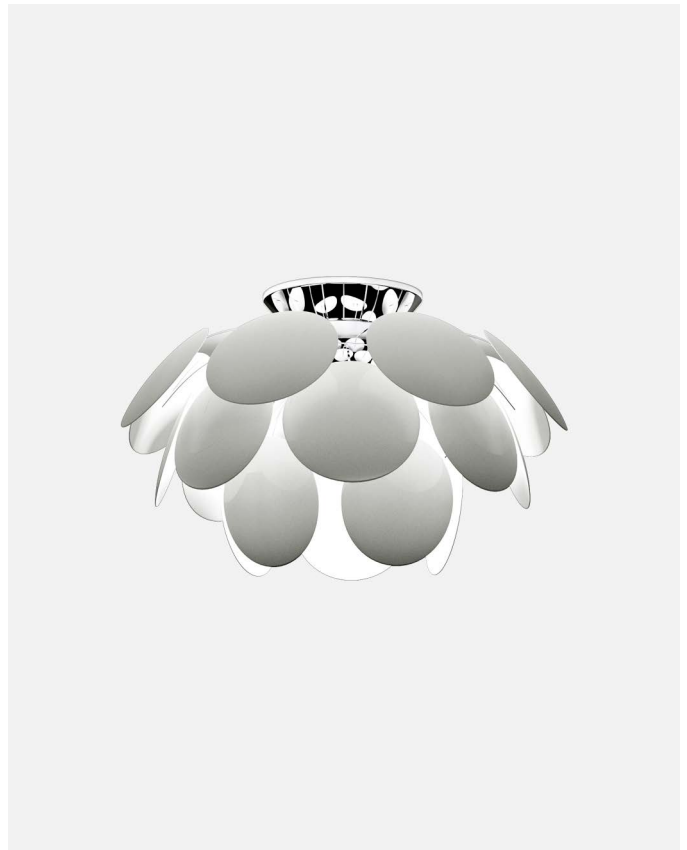

Discocó C68

Code   Finish
A620-147   ● White (RAL 9003) ➤
A620-146   ● Black - Gold (RAL 9004 - Gold)

Materials
Discs: ABS
Semi-sphere: Chromed metal

Product type: Ceiling
Light source: 3x E26 LED TYPE A 11W
Weight: Net 8.8 lb – Gross 15.4 lb
Package: 42.9 x 13 x 10.6 " - 15.4 lb – Vol - 3.42 ft³
Lamping not included

Wire installation: Hardwired