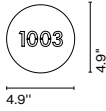

Signage Lid

Code	Description
-	1 - 3 units
-	4 - 10 units
-	11 - 25 units
-	26 or more units

Product type: Accessory

Product Notes: Minimum order of 3pcs.

Available upon request.