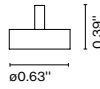

Magnet accessory

Code A680-008   Finish ● Inox

Materials
Structure: Neodymium magnet

Product type: Accessory
Weight: Net 0.02 lb – Gross 0.04 lb
Package: 4.72 x 6.89 x 0.39 " - 0.04 lb – Vol - 0.035 ft³