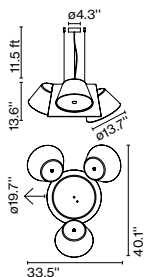

Materials
 Shade: Aluminum
 Diffuser: Opalescent methacrylate

Product type: Pendant
 Light source: 9x E26 LED TYPE A 11W
 Weight: Net 10.4 lb – Gross 18 lb
 Package: 22.4 x 22.4 x 15.3" – 13.2 Vol – 4.485 ft³
 (3x) 16.5 x 16.5 x 10.6" – 4.8 lb Vol – 1.76 ft³
 Product notes: Combine 1 central shade and 3 satellite shades.
 Lamping not included