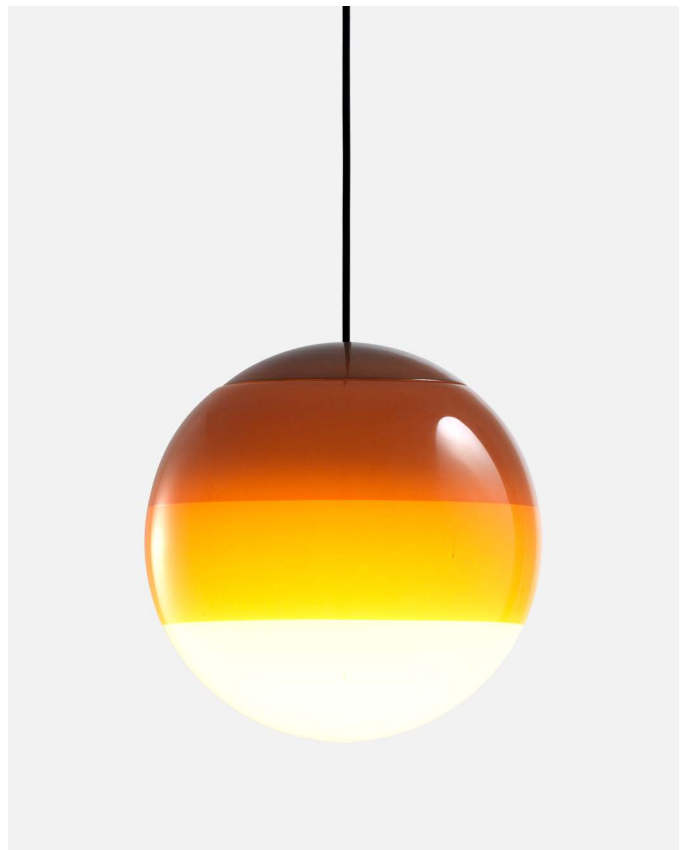

Dipping Light 20

Code	Finish	Dimming
A691-366	White	on/off
A691-367	Blue	on/off
A691-368	Green	on/off
A691-369	Amber	on/off
A691-370	Pink	on/off
A691-412	White	0-10V
A691-413	Blue	0-10V
A691-414	Green	0-10V
A691-415	Amber	0-10V
A691-416	Pink	0-10V

Materials
Diffuser: Brilliant white blown glass globe with layered paint
Cover: Polycarbonate
Canopy: Metal

Dimmable: Yes
Integrated dimmer: No
Dimming protocols: 0-10V

Product type: Pendant
Light Source: LED SMD 350mA 4.05W 2700K CRI90 463lm
Luminaire: 90 - 264 VAC 6W 231lm
110 - 127 VAC 0-10V 6W 231lm
Weight: Net 2.6 lb – Gross 3.7 lb
Package: 13 x 10.2 x 10.2" – 3.7 lb Vol – 0.7 ft³
LED included

Cable length: 6.7 ft
Wire installation: Hardwired
Cord color: Black
Canopy color: Black

Dipping Light 20 - 24V

Code	Finish
A691-270	White
A691-271	Blue
A691-272	Green
A691-273	Amber
A691-274	Pink

Materials
Diffuser: Brilliant white blown glass globe with layered paint
Cover: Polycarbonate

Dimmable: Yes
Integrated dimmer: No
Dimming protocols: Dependent on purchased power supply. See Cluster accessory, page 35.

Product type: Pendant
Light source: LED SMD 24Vdc 5W 2700K CRI90 495lm
Luminaire: (Power supply not included) 231lm
Weight: Net 2.4 lb – Gross 4.4 lb
Package: 13 x 10.2 x 10.2" – 4.4 lb Vol – 0.7 ft³
Product notes: Use with cluster accessory, see pg 33, 34.
1 pc. hook accessory included.
LED included

Cable length: 13.1 ft
Wire installation: Hardwired
Cord color: Black