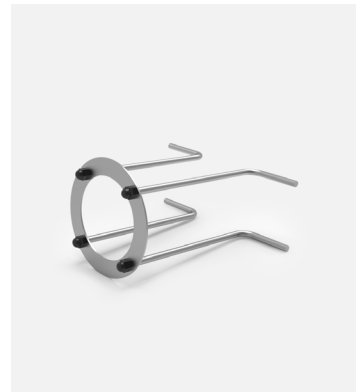

Dimmable 

Suitable for wet locations

Wire installation: Hardwired

Ground fixation plate

Code A662-733 Finish Stainless steel

Materials Structure: Stainless steel 316 L

Product type: Accessory for LED-Ginger 60/298
 Weight: Net 3.5 lb – Gross 5.3 lb
 Package: 13.8 x 9.4 x 9.4" - 5.3 lb – Vol - 0.7 ft³