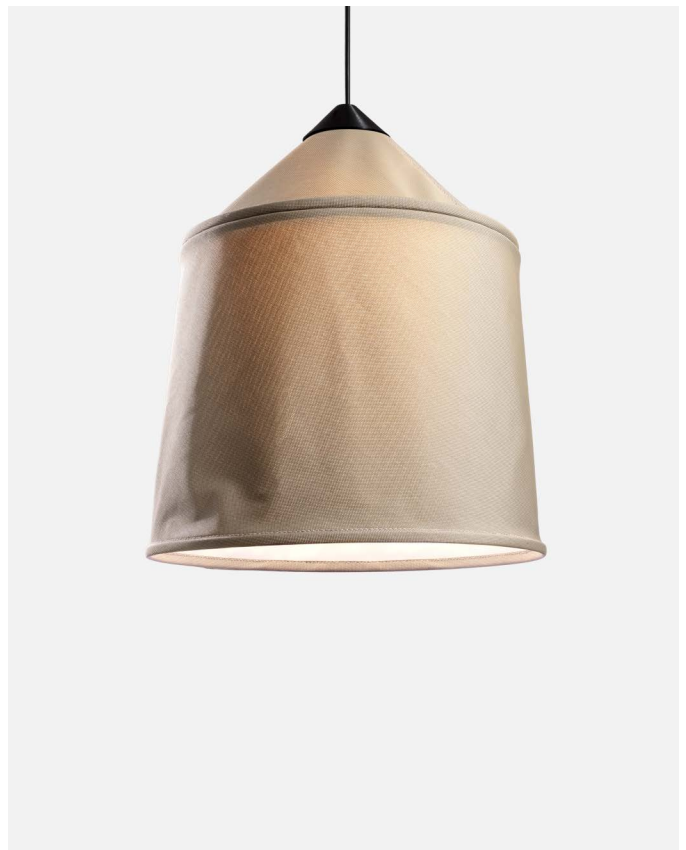

Discover more at marset.com

DESIGN PLUS

powered by: light+building

Jaima 43 E26

Code A683-047
A683-048

Finish
● Beige ➤
● Grey

Materials
Shade: Textile, inner part in white

Product type: Pendant
Light Source: E26 LED Globe (ø120) 22W
Weight: Net 4 lb – Gross 8.1 lb
Package: 17.3 x 17.7 x 15.4" – 11 lb Vol – 2.8 ft³
Lamping not included

Cable length: 6.6 ft
Wire installation: Hardwired
Cord color: Black
Canopy color: Black