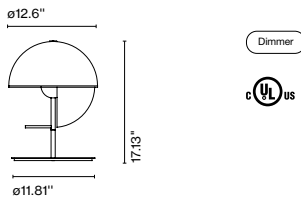

Theia M

Code
A672-005
A672-006

Finish
● White (RAL 9010)
● Black (RAL 9005)

Materials
Base: Iron
Stem: Iron
Dissipater: Aluminum
Diffuser: Spun metal
Shade: Thermoformed methacrylate

Integrated dimmer: Yes
Dimmer Type: Progressive from 0 to 100

Product type: Table
Light Source: LED SMD 700mA 8.2W 2700K CRI90 913lm
Luminaire: 85 - 264 VAC 14W
Weight: Net 13 lb – Gross 15.9 lb
Package: 14.1 x 14.1 x 9.44" – 13.22 lb Vol – 1.06 ft³
17.3 x 7 x 4.7" – 4.41 lb Vol – 0.35 ft³

LED included

Cable length: 5 ft
Wire installation: Plug-in
Cord color: Black
Switch location: Built-in the dissipater