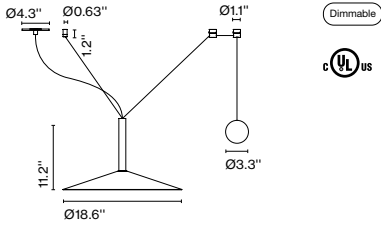

Milana 47 Counterweight

Code	Finish
A699-126	● Off-white (RAL 1013)
A699-127	● Black (RAL 9005)

Materials	Dimmable: Yes
Shade: Aluminum	Integrated dimmer: No
Diffuser: Polycarbonate	Dimming protocols: Phase cut (ELV)

Product type: Pendant
Light Source: LED SMD 700mA 8.6W 2700K CRI90 372lm
Luminaire: 100 - 120 VAC ELV 11W 340lm
Weight: Net 5.07 lb – Gross 7.50 lb
Package: 4.7 x 4.7 x 2.9" – 1.3 lb Vol – 0.04 ft³
8.8 x 2.7 x 1.6" – 0.7 lb Vol – 0.02 ft³
20.7 x 20.7 x 3.9" – 3.4 lb Vol – 0.98 ft³
7.8 x 4.7 x 3.1" – 0.88 lb Vol – 0.2 ft³

LED included

Cable length: 9.8 ft
Wire installation: Hardwired
Cord color: Black
Canopy color: Black