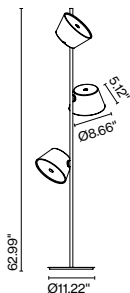

Tam Tam P3 NEW FINISH

Code	Finish
Stem	
A633-184 39	● Black semi-matt (RAL 9011) ➤
Shade	
A633-130 39	● Black semi-matt (RAL 9011) ➤
A633-130 35	● Off-white semi-matt (RAL 1013) ➤
A633-130 37	● Sand semi-matt (RAL 7032) ➤
A633-130 38	● Silver Grey semi-matt (RAL 7001) ➤
A633-130 42	● Olive Yellow semi-matt (RAL 1020) ➤
A633-130 46	● Orange semi-matt (RAL 2000) ➤
A633-130 47	● Brown Grey semi-matt (RAL 7013) ➤

Materials
Shade: Aluminum
Diffuser: Opalescent methacrylate
Structure: Metal

Product type: Floor
Light source: 3x E26 LED TYPE A 11W
Weight: Net 15.4 lb – Gross 22.04 lb
Package: 66.14 x 7 x 7" – 8.3 lb Vol – 0.28 ft³
13 x 13 x 1.18" – 6.6 lb Vol – 0.1 ft³
(3x) 9.4 x 9.4 x 6.7" – 2.2 lb Vol – 0.317 ft³
Product notes: Combine stem with 3 satellite shades.
Lamping not included