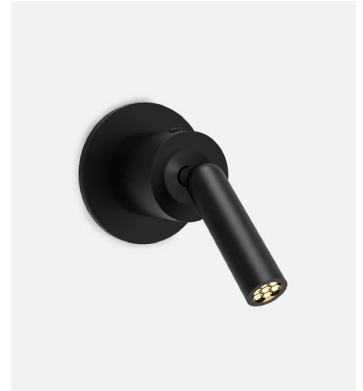

Wire installation: Hardwired

Disk accessory

Code	Finish
A622-181-17	● Aluminum
A622-181-18	● Bronze
A622-181-35	● Matte white (RAL 9010)
A622-181-39	● Matte black (RAL 9005)

Materials
Structure: Metal

Product type: Accessory
Accessory used for installation with the junction box.