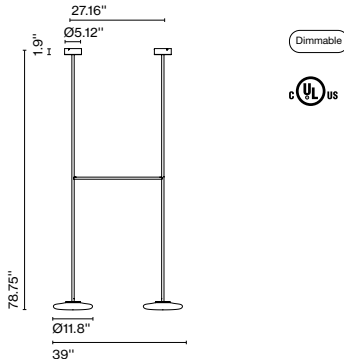

Product type: Pendant / Ceiling
 Light source: LED SMD 700mA 16W 2700K CRI90 1826lm
 Luminaire: 100 - 120 VAC ELV 28W 994lm
 Light source DTW: LED SMD 700mA 16W 2200-3000K CRI90
 Luminaire DTW: 100 - 120 VAC ELV 28W
 Weight: Net 14.8 lb – Gross 21.4 lb
 Package: (2x) 8.3 x 16.5 x 16.5" – 6.61 lb Vol – 1.41 ft³
 7 x 7 x 88.6" – 14.8 lb Vol – 2.47 ft³
 Product notes: 0-10V upon request
 LED included