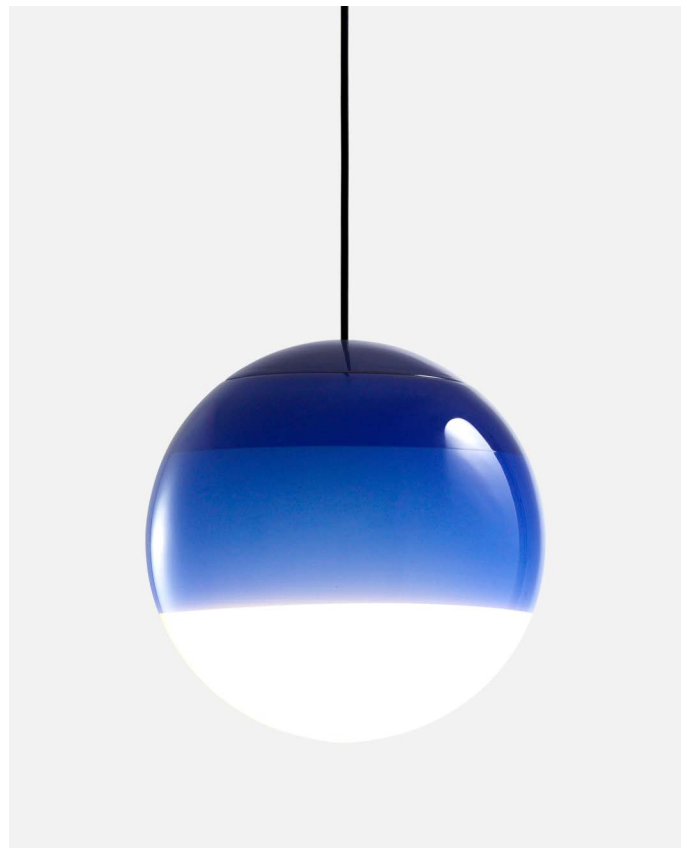

Dipping Light 30 - 24V

Code	Finish
A691-290	White
A691-291	Blue
A691-292	Green
A691-293	Amber
A691-294	Pink

Materials
Diffuser: Brilliant white blown glass globe with layered paint
Cover: Polycarbonate

Dimmable: Yes
Integrated dimmer: No
Dimming protocols: Dependent on purchased power supply. See Cluster Accessory, page 35.

Product type: Pendant
Light source: LED SMD 24Vdc 11.5W 2700K CRI90 1024lm
Luminaire: (Power supply not included) 379lm
Weight: Net 4.4 lb – Gross 7.3 lb
Package: 16 x 15.7 x 16" – 7.3 lb Vol – 2.47 ft³
Product notes: Use with cluster accessory, see pg 33, 34.
1 pc. hook accessory included.
LED included

Dimmable

Cable length: 13.1 ft
Wire installation: Hardwired
Cord color: Black