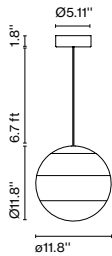

Dipping Light 30

Code	Finish	Dimming
A691-372	White	ELV
A691-373	Blue	ELV
A691-374	Green	ELV
A691-375	Amber	ELV
A691-376	Pink	ELV
A691-418	White	0-10V
A691-419	Blue	0-10V
A691-420	Green	0-10V
A691-421	Amber	0-10V
A691-422	Pink	0-10V

Materials
Diffuser: Brilliant white blown glass globe with layered paint
Cover: Polycarbonate
Canopy: Metal

Dimmable: Yes
Integrated dimmer: No
Dimming protocols:
Phase cut (ELV)
0-10V

Product type: Pendant
Light Source: LED SMD 700mA 8.2W 2700K CRI90 913lm
Luminaire: 100 - 120 VAC ELV 14W 379lm
110 - 127 VAC 0-10V 14W 379lm
Weight: Net 5.2 lb – Gross 8 lb
Package: 16 x 15.7 x 16" – 8 lb Vol – 2.47 ft³
LED included