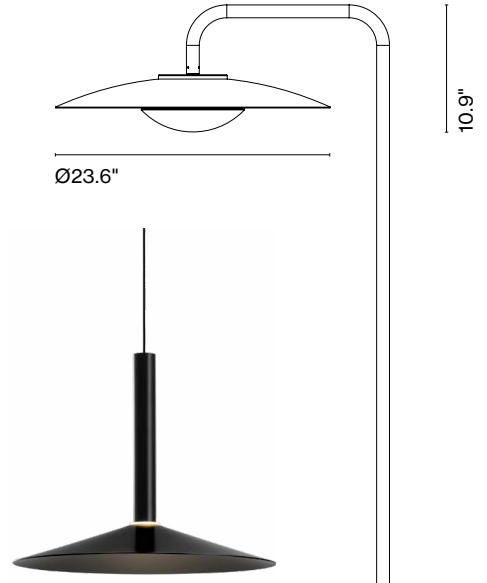

Plan your projects in our Professional Area

Photometric Data

Press Releases

Banners

2D Models

3D Models

HR Images

Videos

Ø3.9"