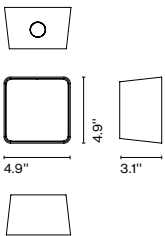

Lab 2 2020

Code A646-191   Finish ● Graphite grey (RAL 7024)

Materials   Dimmable: No
Structure: Injected aluminum
Lids: Metal, wood (see next page)

Product type: Wall
Light source: LED SMD 24Vdc 7.4W 2700K CRI90 378lm
Luminaire: 100 - 240 VAC 8.47W 322lm
Weight: Net 1.91 lb – Gross 2.20 lb
Package: 5.9 x 5.9 x 5.1" – 2.2 lb Vol – 0,106 ft³

Suitable for wet locations

Wire installation: Hardwired