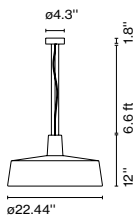

Soho 57 IP44 LED

Code	Finish
A631-362	● White
A631-363	● Stone grey
A631-364	● Black

Materials
Shade: Rotary moulded polyethylene
Diffuser: Methacrylate opal

Dimmable: Yes
Integrated dimmer: No
Dimming protocols: Dual dimming driver
Phase cut (ELV) or 0-10V

Product type: Pendant
Light Source: LED SMD 700mA 28W 2700K CRI80 3446lm
Luminaire: Only 120 VAC ELV 36W 2086lm
120 - 277 VAC 0-10V 36W 2086lm
Weight: Net 15.4 lb – Gross 18.9 lb
Package: 23.6 x 24 x 14.2" – 18.9 lb Vol – 4.6 ft³
Product notes: 3000K available upon request
LED included

Dimmable

Suitable for
wet locations