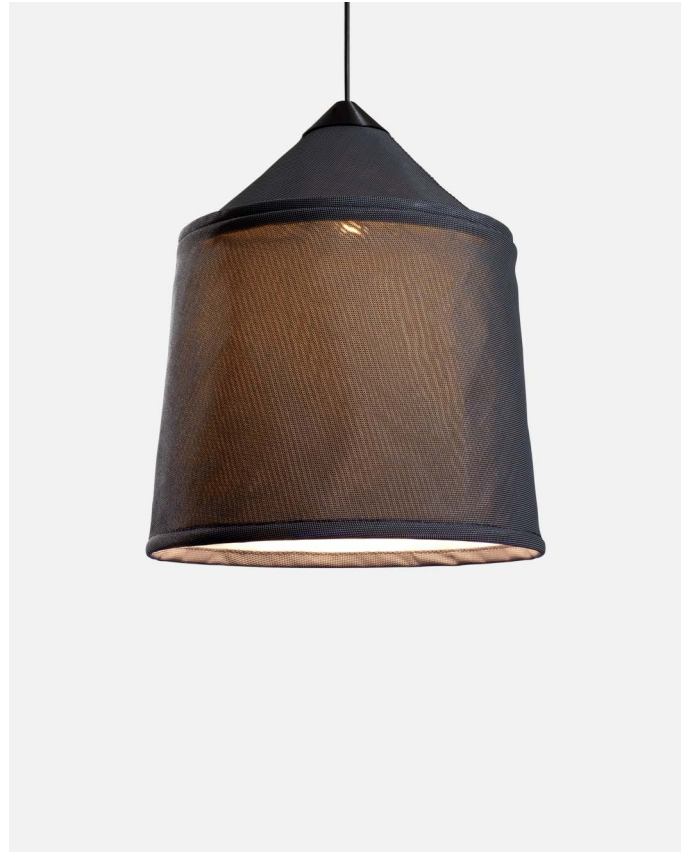

Jaima 54 E26

Code	Finish
A683-051	● Beige
A683-052	● Grey

Materials
Shade: Textilene, inner part in white

Product type: Pendant
Light Source: E26 LED Globe (ø120) 22W
Weight: Net 4.85 lb – Gross 11 lb
Package: 21.5 x 21.5 x 18.1" – 11 lb Vol – 4.95 ft³
Lamping not included

Cable length: 6.6 ft
Wire installation: Hardwired
Cord color: Black
Canopy color: Black

Jaima 71 E26

Code	Finish
A683-055	● Beige
A683-056	● Grey

Materials
Shade: Textilene, inner part in white

Product type: Pendant
Light Source: E26 LED Globe (ø120) 22W
Weight: Net 6.17 lb – Gross 16.5 lb
Package: 27.5 x 27.5 x 24.8" – 16.5 lb Vol – 10.6 ft³
Lamping not included

Cable length: 6.6 ft
Wire installation: Hardwired
Cord color: Black
Canopy color: Black