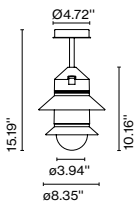

Materials

Structure: Polycarbonate
Shade: Blown pressed glass
Support: Stainless anti-oxidant
cataphoresis treatment

Product type: Ceiling
Light source: E26 LED TYPE A19 8W
Weight: Net 3.1 lb – Gross 5.3 lb
Package: 20.8 x 13 x 9.4" – 5.3 lb Vol – 1.48 ft³
Lamping not included

Suitable for
wet locations