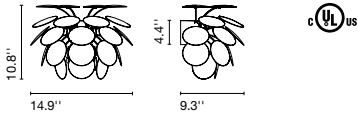

Discocó A

Code
A620-089
A620-093

Finish
● White (RAL 9003) ➤
● Black - Gold (RAL 9004 - Gold)

Materials
Discs: ABS
Semi-sphere: Chromed metal

Product type: Wall
Light source: 2x E12 LED TYPE G16.5 5W
Weight: Net 2.6 lb – Gross 3.3 lb
Package: 23 x 7.5 x 6" - 3.3 lb – Vol - 0.7 ft³
Lamping not included

Wire installation: Hardwired