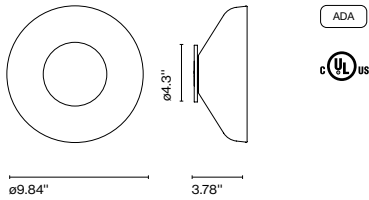

Aura Plus

Code	Finish
A676-019	○ Translucent
A676-020	● Opal
A676-021	● Smoked ➤
A676-022	● Copper

Materials
Shade: Blown Glass
Structure: Polycarbonate
Dissipater: Aluminum

Dimmable: No

Product type: Wall / Ceiling
Light Source: LED SMD 500mA 6W 2700K CRI90 607.2lm
Luminaire: 90 - 264 VAC 8.7W 470lm
Weight: Net 1.96 lb – Gross 2.64 lb
Package: 13 x 13 x 8.6" - 2.64 lb – Vol - 0.74 ft³
Product notes: Suitable for damp locations
Structure in black, except for the opal version, with structure in white.
LED included

Wire installation: Hardwired