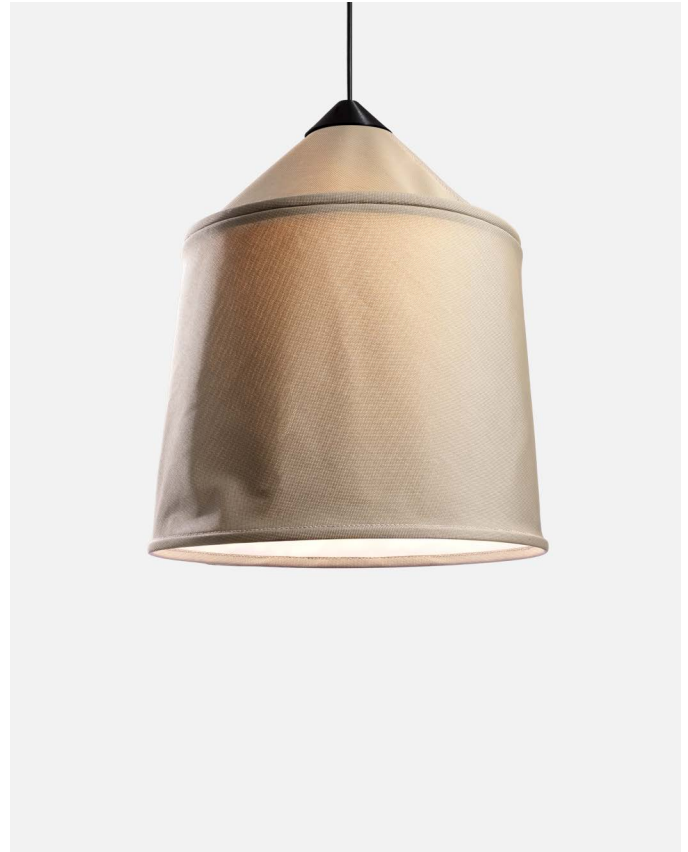

Jaima 43 IP65

Code   Finish
A683-059   ● Beige ➤
A683-060   ● Grey

Materials   Dimmable: Yes
Shade: Textilene, inner part in white   Integrated dimmer: No
Dimming protocols: Phase cut (ELV)

Product type: Pendant
Light Source: LED COB 120 VAC 15W 2700K CRI90 1022lm
Luminaire: 120 VAC ELV 15W 528lm
Weight: Net 4 lb – Gross 8.1 lb
Package: 17.3 x 17.7 x 15.4" – 11 lb Vol – 2.8 ft³
LED included

Dimmable

Suitable for wet locations