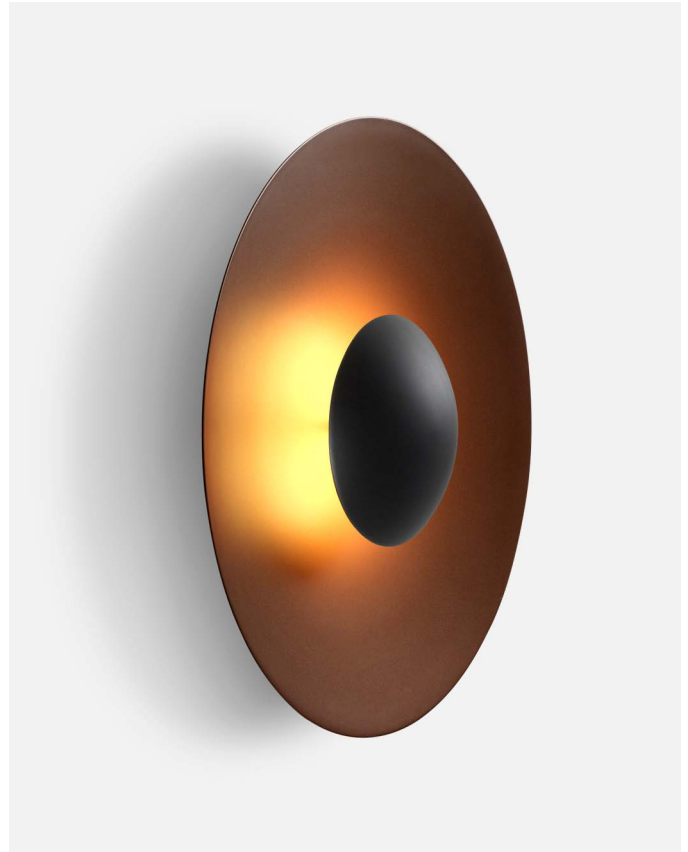

Weight: Net 4 lb – Gross 7.7 lb
 Package: 22.4 x 20.9 x 6.7" – 7.7 lb Vol – 1.8 ft³
 LED included

Canopy color: Black

LED-Ginger 60C IP65

Code	Finish
A662-655-31	● Rust Brown
A662-655-39	▲ Black-White (RAL 9005-9010)