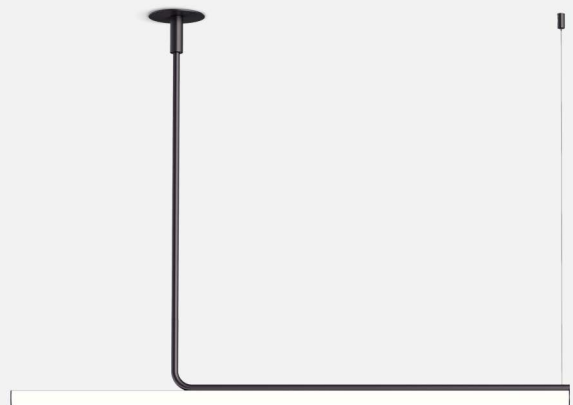

(1) The height can be increased by means of the 15.7 or 23.6" poles (max. 3 units.) They can be combined.

Wire installation: Hardwired / Recessed

Ambrosia 120 + Pole 60