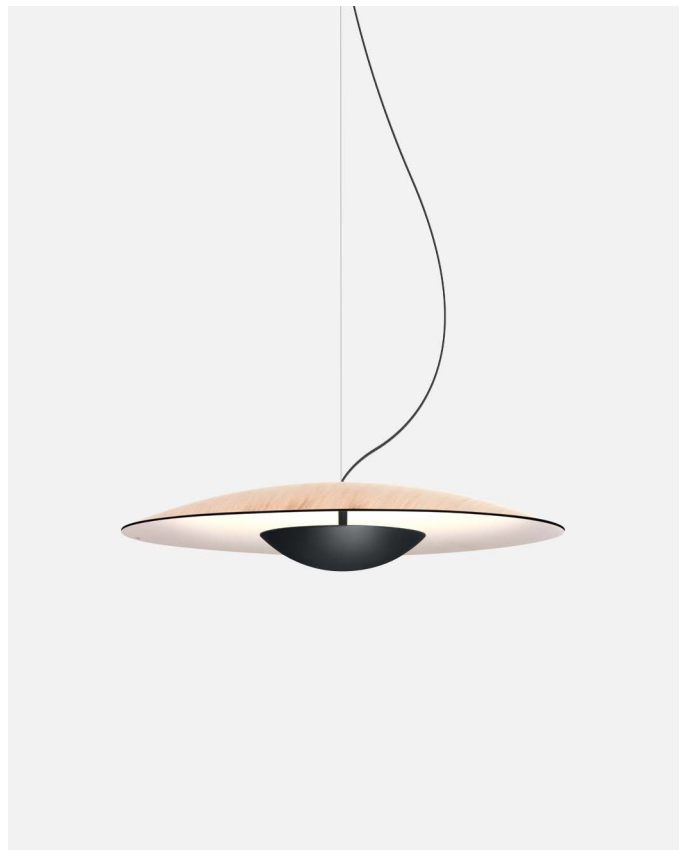

Dimmable

Cable length: 10 ft
Wire installation: Hardwired
Cord color: Black
Canopy color: Black