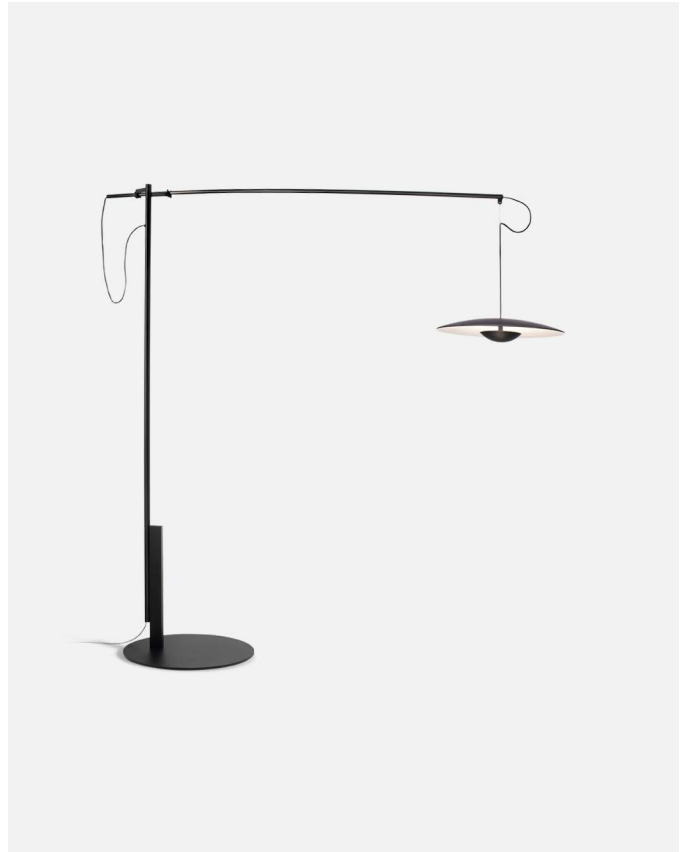

LED-Ginger XL 42

Code	Finish
A662-120	● Oak-White
A662-121	● Wenge-White

Materials
Diffuser and base: Pressed wood or brushed aluminum
Dissipater: Aluminum
Stem: Metal
Arm: Carbon fiber

Integrated dimmer: Yes
Dimmer Type: Foot-operated progressive in-line dimmer

Product type: Floor
Light Source: LED SMD 700mA 16.28W 2700K CRI90 1873lm
Luminaire: 85 - 264 VAC 21W 698lm
Weight: Net 52.5 lb – Gross 61.3 lb
Package: 22.44 x 20.87 x 6.69" - 6.171 lb Vol - 1.8 ft³
75.2 x 7.87 x 4.3" - 22.04 lb Vol - 1.41 ft³
24.8 x 24.4 x 1.57" - 33.06 lb Vol - 0.7 ft³

LED included

Cable length: 8.2 ft
Wire installation: Plug-in
Cord color: Black
Switch location: In-line

LED-Ginger 20 A

Code	Finish	Dimmer
Plug-in		
A662-199	● Oak-White	Progressive
A662-200	● Wenge-White	Progressive

Hardwired		
A662-201	● Oak-White	No
A662-202	● Wenge-White	No

Materials
Diffuser and base: Pressed wood or brushed aluminum
Dissipater: Aluminum
Structure: Metal

Integrated dimmer: Yes (Plug-in version)
Dimmer Type:
Plug-in version, Progressive in-line dimmer from 0 to 100.

Product type: Wall
Light source: LED SMD 350mA 4.05W 2700K CRI90 463lm
Luminaire: 85 - 264 VAC 5.7W 161lm
Weight: Net 1.3 lb – Gross 3.3 lb
Package: 18.1 x 11 x 9.4" - 3.3 lb Vol - 1.06 ft³
Product notes: Plug-in: Progressive dimmer from 0 to 100.
Hardwired: Canopy with switch on/off.

LED included

Cord color: Black
Wire installation: Plug-in / Hardwired