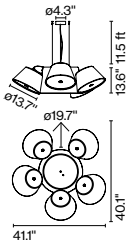

Tam Tam 5 NEW FINISH

Code	Finish
Central shade	
A633-178 39	● Black semi-matt (RAL 9011) ➤
A633-178 35	● Off-White semi-matt (RAL 1013) ➤
A633-178 48	● Blue grey semi-matt (RAL 7031)
A633-178 43	● Khaki semi-matt (RAL 7008)

Satellite shade	
A633-177 39	● Black semi-matt (RAL 9011) ➤
A633-177 35	● Off-white semi-matt (RAL 1013) ➤
A633-177 37	● Sand semi-matt (RAL 7032)
A633-177 38	● Silver Grey semi-matt (RAL 7001)
A633-177 42	● Olive Yellow semi-matt (RAL 1020)
A633-177 46	● Orange semi-matt (RAL 2000)
A633-177 47	● Brown Grey semi-matt (RAL 7013)

Materials
Shade: Aluminum
Diffuser: Opalescent methacrylate

Product type: Pendant
Light source: 13x E26 LED TYPE A 11W
Weight: Net 9.7 lb – Gross 18.07 lb
Package: 22.4 x 22.4 x 15.3" – 13.2 lb Vol – 4.48 ft³
(5x) 16.5 x 16.5 x 10.6" – 4.8 lb Vol – 1.76 ft³
Product notes: Combine 1 central shade and 5 satellite shades.
Lamping not included