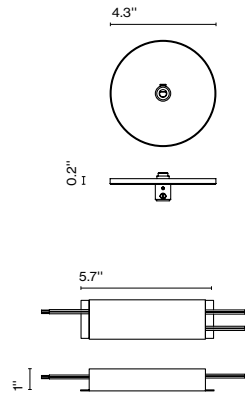

Outlet Box Cover Plate

Code
A666-219-15
A666-219-16

Finish
● Matt Gold
● Black

Code
968-230

Description
Power supply 60W - 24V

Product type: Ceiling
120 - 277 VAC 0-10V
Product notes: The installation and location of the remote LED driver must be in accordance with the specific regulations of each country and will be the exclusive responsibility of the installation company.

Materials
Structure: Metal