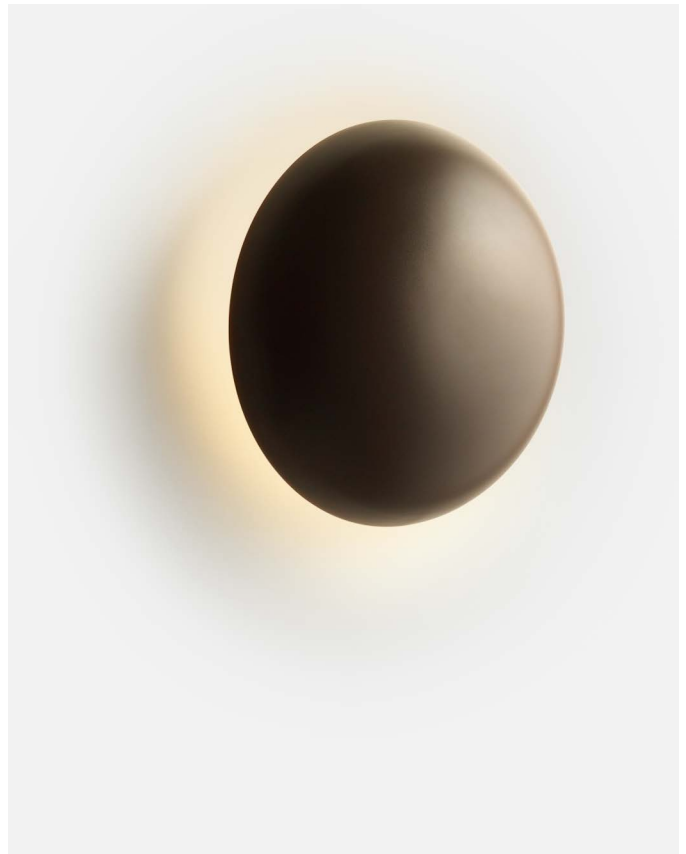

Babila 28

Code	Finish	Dimming
A706-007	Polished stainless steel	ELV
A706-008-35	White (RAL 9010)	ELV
A706-008-47	Brown (RAL 8019)	ELV
A706-011	Polished stainless steel	0-10V
A706-018-35	White (RAL 9010)	0-10V
A706-009-47	Brown (RAL 8019)	0-10V
A706-021	Polished stainless steel	on/off
A706-022-35	White (RAL 9010)	on/off
A076-022-47	Brown (RAL 8019)	on/off

Materials: Polished stainless steel / AISI 316 or lacquered aluminum
Diffuser: Polished stainless steel
Dimmable: Yes
Integrated dimmer: No
Dimming protocols: Phase cut (ELV)
0-10V (120-277V)

Product type: Wall / Ceiling
Light Source: LED SMD 500mA 6W 2700K CRI90 607.2lm
Luminaire: 120 VAC ELV 8.7W 185lm
120-277 VAC 0-10V 8.7W 185lm
120 VAC AC LED on/off 8W 185lm
Weight: Net 3 lb – Gross 4.6 lb
Package: 15.4 x 15.7 x 4.9" - 4.6 lb Vol - 0.7 ft³
LED included

Wire installation: Hardwired