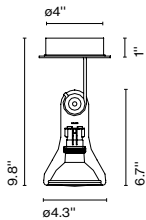

Weight: Net 6.2 lb – Gross 7.9 lb
 Package: 59.8 x 5.3 x 6.5 " - 4.4 lb – Vol - 1 ft³
 3.1 x 3.1 x 26.7 " - 1.3 lb – Vol - 0.14 ft³
 3.1 x 3.1 x 50.4 " - 2.2 lb – Vol - 0.35 ft³

Product notes: 24V remote power supply to be ordered separately.
 Suitable for damp locations. LED included

Atlas

Code A34-010 Finish
○ Translucent ➔

Materials
Shade: Polycarbonate
Canopy: White polyamide
Structure: Stainless steel

Product type: Wall / Ceiling
Light source: E26 LED PAR30S 13W 36° 2700K
Weight: Net 0.7 lb – Gross 1.2 lb
Package: 7 x 8.3 x 9.5" - 1.2 lb – Vol - 0.28 ft³
Lamping not included