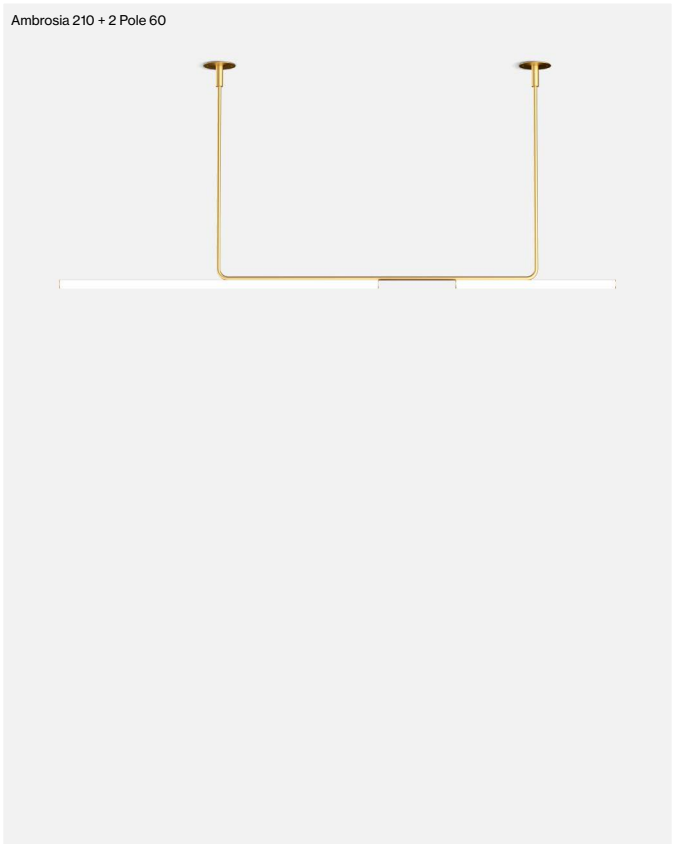

Ambrosia 180

Code	Finish	CCT
A704-102-15-22K	● Matt Gold	22K
A704-102-15-27K	● Matt Gold	27K
A704-102-15-30K	● Matt Gold	30K
A704-102-16-22K	● Black	22K
A704-102-16-27K	● Black	27K
A704-102-16-30K	● Black	30K

Materials
Structure: Aluminum
Diffuser: Methacrylate
Canopy: Aluminum / Steel

Dimmable: Yes
Integrated dimmer: No
Dimming protocols: See power options supply on pg 11.

Product type: Pendant / Ceiling

Light source Ambrosia 22K: LED SMD 24Vdc 28.8W 2200K CRI90 3174lm
Luminaire Ambrosia 22K: (Power supply not included) 2823lm

Light source Ambrosia 27K: LED SMD 24Vdc 28.8W 2700K CRI90 3042lm
Luminaire Ambrosia 27K: (Power supply not included) 2833lm

Light source Ambrosia 30K: LED SMD 24Vdc 28.8W 3000K CRI90 3384lm
Luminaire Ambrosia 30K: (Power supply not included) 2886lm

Weight: Net 6.8 lb – Gross 7.9 lb

Package: 11.4 x 3.9 x 53.2" - 4.4 lb – Vol - 1.4 ft³

3.1 x 3.1 x 74" - 3.5 lb – Vol - 0.4 ft³

Product notes: 24V remote power supply to be ordered separately.

Canopy not included. Supplied with 9.8 ft wire.

Suitable for damp locations. LED included

(1) The height can be increased by means of the 15.7 or 23.6" poles (max. 3 units.) They can be combined..

Wire installation: Hardwired / Recessed

Ambrosia 210

Code	Finish	CCT
A704-103-15-22K	● Matt Gold	22K
A704-103-15-27K	● Matt Gold	27K
A704-103-15-30K	● Matt Gold	30K
A704-103-16-22K	● Black	22K
A704-103-16-27K	● Black	27K
A704-103-16-30K	● Black	30K

Materials
Structure: Aluminum
Diffuser: Methacrylate
Canopy: Aluminum / Steel

Dimmable: Yes
Integrated dimmer: No
Dimming protocols: See power options supply on pg 11.

Product type: Pendant / Ceiling

Light source Ambrosia 22K: LED SMD 24Vdc 28.8W 2200K CRI90 3174lm

Luminaire Ambrosia 22K: (Power supply not included) 2802lm