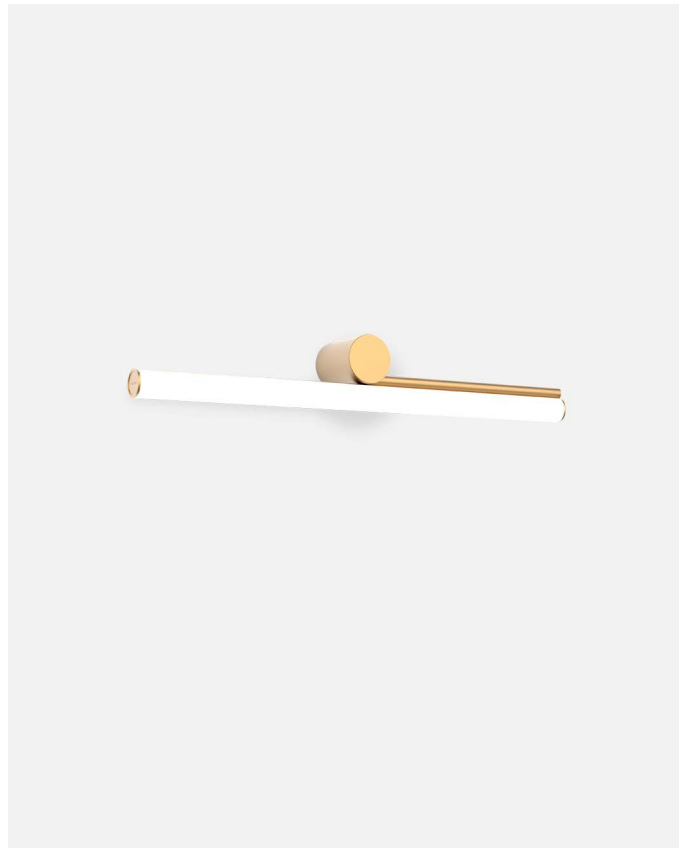

Ambrosia A 60 left

Code	Finish	CCT
A704-115-15-22K	● Matt Gold	22K
A704-115-15-27K	● Matt Gold	27K
A704-115-15-30K	● Matt Gold	30K
A704-115-16-22K	● Black	22K
A704-115-16-27K	● Black	27K
A704-115-16-30K	● Black	30K

Materials
Structure: Aluminum
Diffuser: Methacrylate
Canopy: Aluminum / Steel

Dimmable: Yes
Integrated dimmer: No
Dimming protocols: It depends on the purchased power supply.

Product type: Wall
Light source Ambrosia 22K: LED SMD 24Vdc 9.6W 2200K CRI90 1058lm
Luminaire Ambrosia 22K: (Power supply not included)

Light source Ambrosia 27K: LED SMD 24Vdc 9.6W 2700K CRI90 1014lm
Luminaire Ambrosia 27K: (Power supply not included)

Light source Ambrosia 30K: LED SMD 24Vdc 9.6W 3000K CRI90 1028lm
Luminaire Ambrosia 30K: (Power supply not included)

Weight: Net 1.3 lb – Gross 2.8 lb
Package: 24 x 5.3 x 5.7 " - 1.5 lb – Vol - 0,4 ft³
3.1 x 3.1 x 26.7 " - 1.3 lb – Vol - 0.14 ft³

Product notes: 24V remote power supply to be ordered separately.
Suitable for damp locations. LED included

Wire installation: Hardwired / Recessed

Ambrosia A 60 right

Code	Finish	CCT
A704-116-15-22K	● Matt Gold	22K
A704-116-15-27K	● Matt Gold	27K
A704-116-15-30K	● Matt Gold	30K
A704-116-16-22K	● Black	22K
A704-116-16-27K	● Black	27K
A704-116-16-30K	● Black	30K

Materials
Structure: Aluminum
Diffuser: Methacrylate
Canopy: Aluminum / Steel

Dimmable: Yes
Integrated dimmer: No
Dimming protocols: It depends on the purchased power supply.

Product type: Wall
Light source Ambrosia 22K: LED SMD 24Vdc 9.6W 2200K CRI90 1058lm
Luminaire Ambrosia 22K: (Power supply not included)

Light source Ambrosia 27K: LED SMD 24Vdc 9.6W 2700K CRI90 1014lm
Luminaire Ambrosia 27K: (Power supply not included)