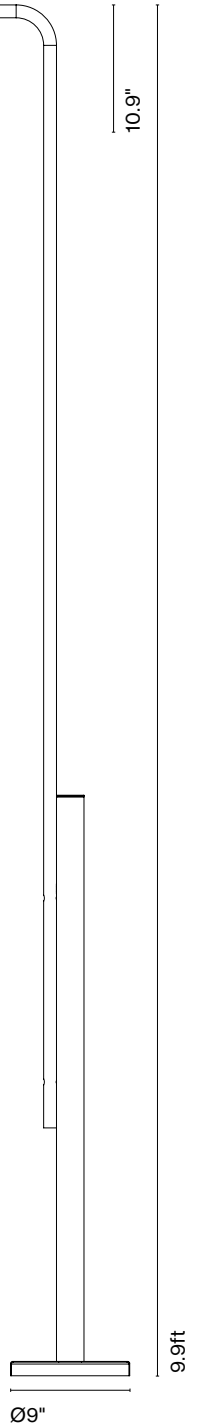

We want to offer you an exclusive service that's designed to make your work easier. By signing up at the new professional area at [marset.com](https://www.marset.com), you'll be able to download technical information, images, and videos of our products, receive our newsletter, and save your preferred products. We offer direct access and personal attention.