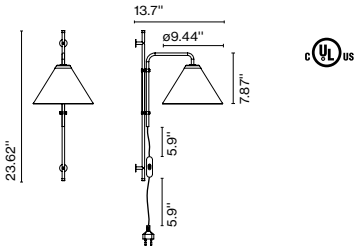

Funiculí A Fabric

Code	Finish
A641-415	● Black - White
A641-416	● Black - Sand

Materials
Stem: Iron
Shade: White or sand polyester shade, made of a PVC-PET laminated film

Product type: Wall
Light source: E12 LED 5W
Weight: Net 1.5 lb – Gross 3.7 lb
Package: 25.6 x 11.4 x 3.9" - 6.61 lb Vol - 0.7 ft³
10.3 x 10.3 x 7" - 2.64 lb Vol - 0.42 ft³
Lamping not included

Cable length: 5.4 ft
Wire installation: Plug-in
Cord color: Black
Switch location: In-line