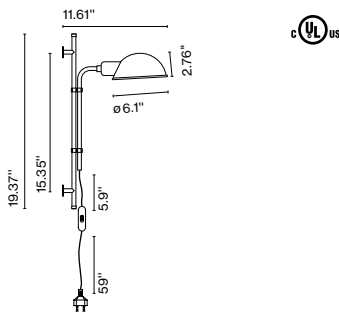

Materials

Stem: Iron
 Shade: Aluminum

Product type: Wall

Light source: E12 LED TYPE G16.5 5W

Weight: Net 1.8 lb – Gross 3.31 lb

Package: 18.1 x 13.4 x 4.3" - 3.31 lb Vol - 0.6 ft³

Lamping not included

Cable length: 5.4 ft
 Wire installation: Plug-in
 Cord color: Black
 Switch location: In-line