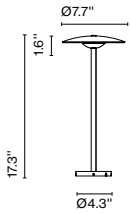

LED-Ginger B 20/44

Code
A662-585-31
A662-585-39

Finish
● Rust Brown-White
● Black-White (RAL 9005-9010)

Materials
Diffuser: Aluminum
Structure: Aluminum

Dimmable: Yes
Integrated dimmer: No
Dimming protocols: It depends on the purchased power supply.

Product type: Bollard
Light source: LED SMD 24Vdc 5W 2700K CRI90 495 lm
Luminaire: (Power supply not included) 161 lm
Weight: Net 1.8 lb – Gross 2.9 lb
Package: 9.8 x 9 x 4.7" – 1.5 lb Vol – 0.24 ft³
5.9 x 5.1 x 18.9" – 1.3 lb Vol – 0.3 ft³
Product notes: 24V remote power supply to be ordered separately, see pg 94.
LED included

Dimmable

Suitable for
wet locations

Cable length: 8.5 ft