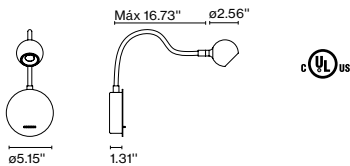

N. Ocho

Code
A670-003
A670-004

Finish
● Oak
● Wenge

Materials
Plate: Metal
Arm: Metal covered in braided fabric
Diffuser: Wood

Dimmable: No

Product type: Wall
Light Source: LED SMD 700mA 2.1W 2700K CRI80 226,5lm
Luminaire: 120 - 277 VAC 3.5W
Weight: Net 1.36 lb – Gross 2.2 lb
Package: 27.2 x 6.7 x 4" – 2.2 lb Vol – 0.35 ft³
LED included

Wire installation: Hardwired
Switch location: Canopy
Canopy color: Black