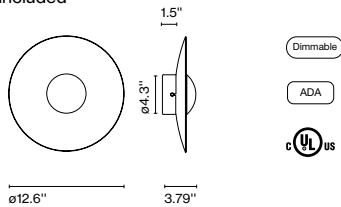

LED-Ginger 32C

Code	Finish	Dimming
A662-203	● Oak-White	ELV
A662-204	● Wenge-White ➤	ELV
A662-205	● Oak-Oak ➤	ELV
A662-206	● Wenge-Wenge	ELV
A662-294	● Brushed brass	ELV
A662-295	▲ Black-White	ELV
A662-577-36-27K	● Mauve (RAL 010 70 10)	ELV
A662-577-37-27K	● Sand (RAL 050 85 10)	ELV
A662-577-38-27K	● Stone Grey (RAL 000 65 00)	ELV
A662-324	● Oak-White	0-10V
A662-325	● Wenge-White	0-10V
A662-326	● Oak-Oak	0-10V
A662-327	● Wenge-Wenge	0-10V
A662-296	● Brushed brass	0-10V
A662-297	▲ Black-White	0-10V
A662-578-36-27K	● Mauve (RAL 010 70 10)	0-10V
A662-578-37-27K	● Sand (RAL 050 85 10)	0-10V
A662-578-38-27K	● Stone Grey (RAL 000 65 00)	0-10V

Materials: Pressed wood or brushed aluminum
Diffuser: Pressed wood or brushed aluminum
Dissipater: Aluminum
Canopy: Metal

Dimmable: Yes
Integrated dimmer: No
Dimming protocols: Phase cut (ELV)
0-10V

Product type: Wall / Ceiling
Light Source: LED SMD 700mA 8,2W 2700K CRI90 913lm
Luminaire: 100 - 120 VAC ELV 14W 350lm
120 - 277 VAC 0-10V 14W 350lm
Weight: Net 2.2 lb – Gross 4.41 lb
Package: 16.9 x 18.9 x 6.7" - 4.41 lb Vol - 1.4 ft³
LED included

Canopy color: Black
Wire installation: Hardwired