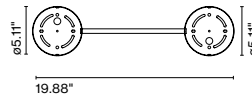

Accessory C2 LED-Ginger 42/60

Code A662-273
Finish ● Black (RAL 9005)

Materials
Structure: Painted iron

Product type: Accessory
Weight: Net 3.9 lb – Gross 4.8 lb
Package: When ordered, this item is shipped coupled with the Ginger 60C.
Product notes: Must be specified together with Ginger 42C + 60C. See pg 82, 83.