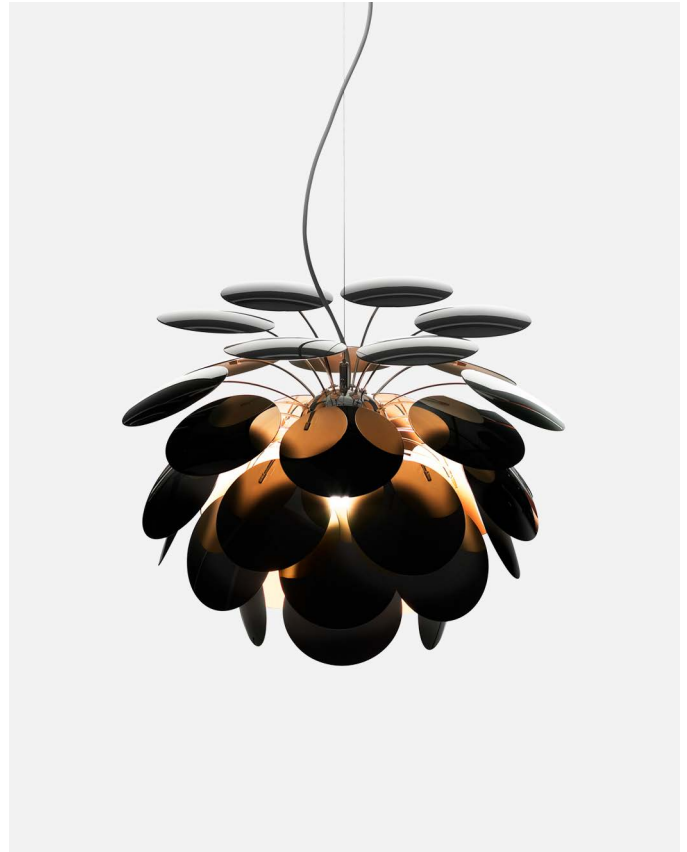

Discocó 53

Code	Finish
A620-005	White (RAL 9003) ➤
A620-129	Matte Grey (RAL 7037)
A620-130	Matte Beige (RAL 1001)
A620-084	Black - Gold (RAL 9004 - Gold)

Materials
Discs: ABS
Sphere: Chromed metal
Canopy: Metal

Product type: Pendant
Light source: E26 LED TYPE A 11W
Weight: Net 6.17 lb – Gross 10.4 lb
Package: 42.5 x 10.2 x 10.6 " - 10.4 lb – Vol - 2.82 ft³
Lamping not included