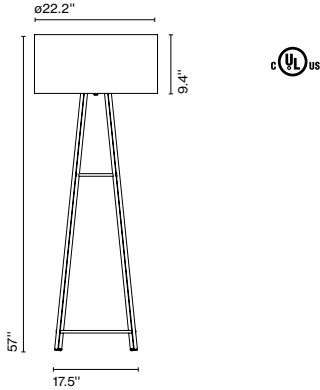

Product type: Floor
Light source: E26 LED TYPE A 11W
Weight: Net 12.8 lb – Gross 20.5 lb
Package: 23.6 x 23.6 x 11.8" - 9.9 lb – Vol - 3.8 ft³
19.7 x 5 x 52" - 12 lb – Vol - 3.18 ft³
Lamping not included