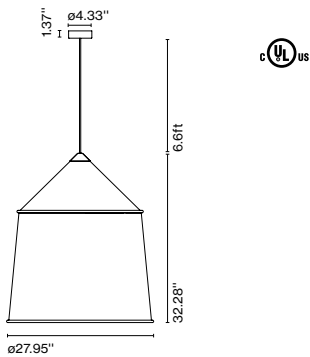

Cable length: 6.6 ft
Wire installation: Hardwired
Cord color: Black
Canopy color: Black

Jaima 71 E26

Code	Finish
A683-055	● Beige
A683-056	● Grey

Materials
Shade: Textilene, inner part in white

Product type: Pendant
Light Source: E26 LED Globe (ø120) 22W
Weight: Net 6.17 lb – Gross 16.5 lb
Package: 27.5 x 27.5 x 24.8" – 16.5 lb Vol – 10.6 ft³
Lamping not included