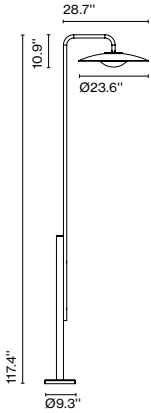

LED-Ginger 60/298

Code A662-745 Finish Black-White (RAL 9005-9010)

Materials Dimmable: Yes
Diffuser: Aluminum Integrated dimmer: No
Structure: Stainless Steel Dimming: Depending on the connection
Dissipater: Aluminum ON / OFF
1-10V

Product type: Lamppost
Light source: LED SMD 1050mA 33.8W 2700K CRI90 4037lm
Luminaire: 90 - 305 VAC 1-10V 35.8W 1463lm
Weight: Net 29.2 lb – Gross 44 lb
Package: 26.8 x 27.2 x 9.4" – 12.6 lb Vol – 3.9 ft³
24 x 6.3 x 100.4" – 24.5 lb Vol – 8.8 ft³
9.8 x 9.8 x 17.3" – 7.2 lb Vol – 1.1 ft³
LED included

Dimmable

Suitable for wet locations