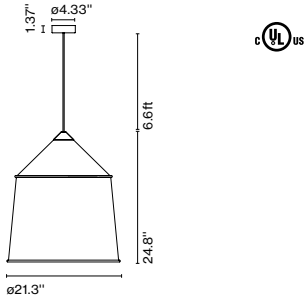

Cable length: 6.6 ft
Wire installation: Hardwired
Cord color: Black
Canopy color: Black

Jaima 54 E26

Code	Finish
A683-051	● Beige
A683-052	● Grey

Materials
Shade: Textilene, inner part in white

Product type: Pendant
Light Source: E26 LED Globe (ø120) 22W
Weight: Net 4.85 lb – Gross 11 lb
Package: 21.5 x 21.5 x 18.1" – 11 lb Vol – 4.95 ft³
Lamping not included