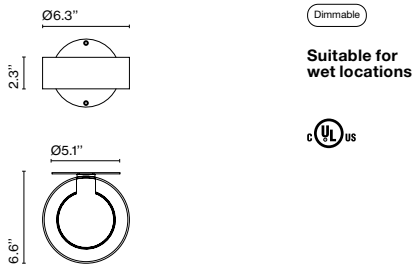

Materials

Structure: Aluminum
Shade: Opal blown glass

Dimmable: Yes
Integrated dimmer: No
Dimming protocols: Phase cut (ELV)

Product type: Wall
Light Source: LED SMD 500mA 6W 2700K CRI90 607.2lm
Luminaire: 120 VAC ELV 8.7W 225lm
120-277 VAC 0-10V 8.7W 225lm
120 VAC AC LED on/off 8.7W 225lm
Weight: Net 1.76 lb – Gross 2.64 lb
Package: 8.7 x 8.7 x 6.5" – 2.64 lb Vol – 0.28 ft³
LED included