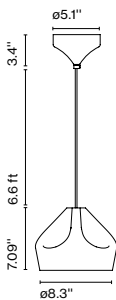

Pleat Box 24

Code	Finish
A636-410-3535	● White - White
A636-410-3549	● White - Gold
A636-410-3835	● Grey - White
A636-410-4135	● Terracotta - White
A636-410-3949	● Black - Gold
A636-410-4235	● Ocher - White
A636-410-4535	● Dark Green - White
A636-410-4549	● Dark Green - Gold

Materials
Shade: Ceramic with the inner part in brilliant white enamel or gold
Canopy: Ceramic
Cord: Fabric

Product type: Pendant
Light source: E26 LED TYPE A 11W
Weight: Net 4.2 lb – Gross 5.5 lb
Package: 14.2 x 14.2 x 11.8" – 5.5 lb Vol – 1.412 ft³
Lamping not included

Cable length: 6.6 ft
Wire installation: Hardwired
Cord color: Black
Canopy color: Same color as chosen shade