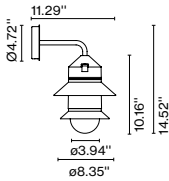

Santorini A Fixed Stem

Code	Finish
A654-030	● White (RAL 9003)
A654-031	● Grey (RAL 7039)
A654-032	● Mustard (RAL 1032) ➤

Materials

Structure: Polycarbonate
Shade: Blown pressed glass
Support: Stainless anti-oxidant
cataphoresis treatment

Product type: Wall
Light source: E26 LED TYPE A19 8W
Weight: Net 3.3 lb – Gross 5.3 lb
Package: 20.8 x 13 x 9.4" – 5.3 lb Vol – 1.48 ft³
Lamping not included

Suitable for
wet locations