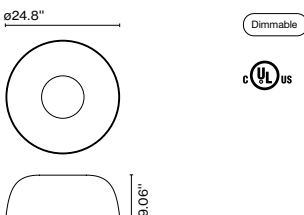

Djembé C 65.23

Code	Finish
A681-324	White (RAL 1013)
A681-325	Grey (RAL 7022)
A681-326	Red (RAL 3011)
A681-327	Sky Blue (PANTONE 7542C)

Materials
Shade: Bi-injected rotary moulded polyethylene (stone texture on the outer part and smooth satin white on the inner part of the fixture)
Diffuser: Aluminum

Dimmable: Yes
Integrated dimmer: No
Dimming protocols: Dual dimming driver
Phase cut (ELV) or 0-10V

Product type: Ceiling
Light Source: LED SMD 700mA 22.4W 2700K CRI90 2933lm
Luminaire: Only 120 VAC ELV 26W 1843lm
120 - 277 VAC 0-10V 26W 1843lm
Weight: Net 10.8 lb – Gross 15.4 lb
Package: 25.6 x 25.6 x 11.8" – 15.4 lb Vol – 4.59 ft³
Product notes: 3000K available upon request
LED included

Wire installation: Hardwired