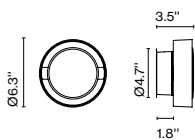

Plaff-on! 16 IP65

Code	Finish	Dimming
A628-051	● Black	ELV
A628-079-31-27K	● Rust Brown	ELV
A628-069	● Black	0-10V
A628-080-31-27K	● Rust Brown	0-10V
A628-081-39-27K	● Black	on/off
A628-081-31-27K	● Rust Brown	on/off

Materials
Structure: Aluminum
Shade: Opal blown glass

Dimmable: Yes
Integrated dimmer: No
Dimming protocols:
Phase cut (ELV)
0-10V (120-277V)

Product type: Wall / Ceiling
Light Source: LED SMD 500mA 6W 2700K CRI90 607.2lm
Luminaire: 120 VAC ELV 8.7W 225lm
                  120-277 VAC 0-10V 8.7W 225lm
                  120 VAC AC LED on/off 8.7W 225lm
Weight: Net 1.76 lb – Gross 2.65 lb
Package: 8.6 x 8.6 x 6.7" – 2.6 lb Vol – 0.28 ft³
LED included

Dimmable
ADA
Suitable for wet locations

Wire installation: Hardwired