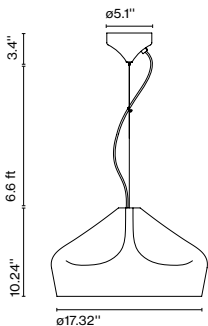

Materials
 Shade: Ceramic with the inner part in brilliant white enamel or gold
 Canopy: Ceramic

Product type: Pendant
 Light source: E26 LED TYPE A 11W
 Weight: Net 10.2 lb – Gross 13.2 lb
 Package: 22.4 x 22.4 x 14.2" – 13.2 lb Vol – 3.5 ft³
 Lamping not included