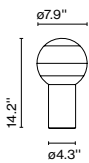

Dipping Light S

Code	Finish
A691-306	White - Brushed Brass
A691-307	White - Graphite
A691-308	Blue - Brushed Brass
A691-309	Blue - Graphite
A691-310	Green - Brushed Brass
A691-311	Green - Graphite
A691-312	Amber - Brushed Brass
A691-313	Amber - Graphite
A691-314	Pink - Brushed Brass
A691-315	Pink - Graphite

Materials
Body: Metal
Diffuser: Brilliant white blown glass globe with layered paint

Dimmable: Yes
Integrated dimmer: Yes
Dimming protocols: Progressive dimmer from 0 to 100

Product type: Table
Light Source: LED SMD 700mA 8.6W 2700K CRI90 765lm
Luminaire: 85 - 264 VAC 11W
Weight: Net 3 lb – Gross 5.5 lb
Package: 6.7 x 13 x 6.7" – 3 lb Vol – 0.3 ft³
9.8 x 9.8 x 12.2" – 2.4 lb Vol – 0.7 ft³
LED included

Cable length: 5.75 ft
Wire installation: Plug-in
Cord color: Black
Switch location: In-line