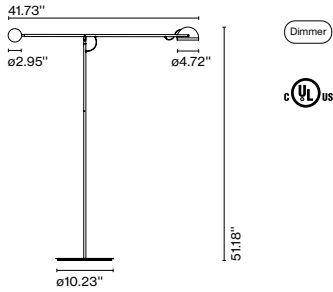

Copérnica P

Code	Finish
A686-052	Graphite-Golden-Black
A686-053	Graphite-Satin Nickel-Black
A686-054	Graphite-Red-Black

Materials	Dimmable: Yes
Structure: Steel	Integrated dimmer: Yes
Base: Steel	Dimming protocols: 3 positions dimmer
Counterweight: Steel	
Diffuser: Aluminum	

Product type: Floor
Light Source: LED SMD 24Vdc 4.7W 2700K CRI90 491lm
Luminaire: 85 - 264 VAC 7W 416lm
Weight: Net 8.8 lb – Gross 15 lb
Package: 64.6 x 9.8 x 6.7" – 9 lb Vol – 2.3 ft³
14 x 14 x 1.2" – 6 lb Vol – 0.14 ft³

LED included

Cable length: 6.6 ft
Wire installation: Plug-in
Cord color: Black
Switch location: Underside of shade.