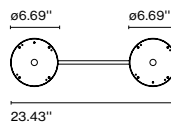

Wire installation: Hardwired

Accessory C2 Djembé 42

Code A681-424 Finish ● Black (RAL 9005) ➤

Materials
Structure: Painted iron

Product type: Accessory
Weight: Net 2 lb – Gross 3.52 lb
Package: 24.4 x 7.8 x 3.5" - 3.52 lb – Vol - 0.35 ft³
Product notes: Accessory to combine 2 Djembé 42 models for a single junction box.
Only for ELV versions.