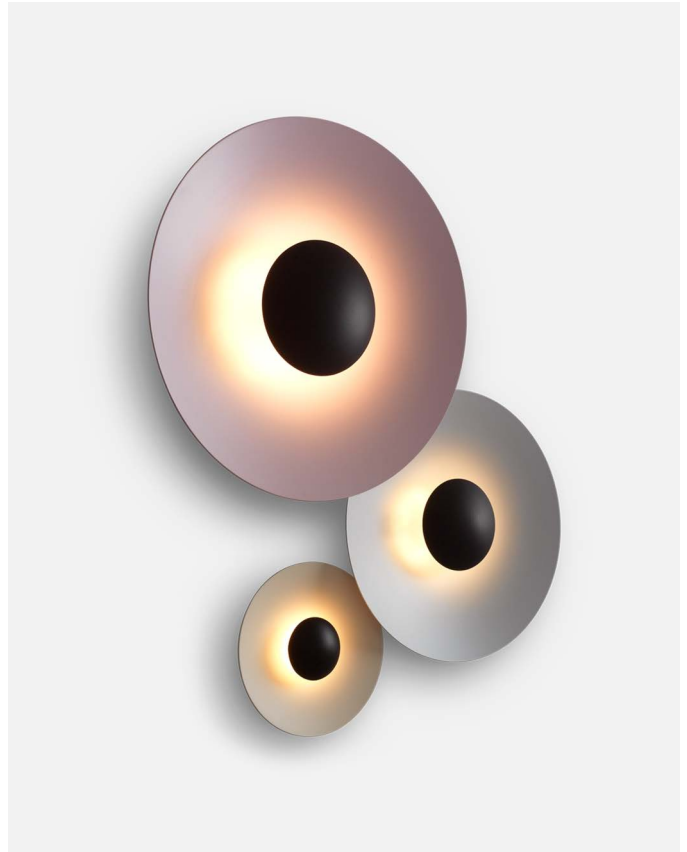

Accessory C3 20/32/42

Code	Finish
Structure	
A662-539	● Black
Shades 20	
A662-519	○ Oak-White
A662-520	○ Wenge-White
A662-521	○ Oak-Oak
A662-522	○ Wenge-Wenge
A662-523	○ Brushed brass-Brushed brass
A662-524	○ Black-White
A662-582-36-27K	○ Mauve (RAL 010 70 10)
A662-582-37-27K	○ Sand (RAL 050 85 10)
A662-582-38-27K	○ Stone Grey (RAL 000 65 00)

Shades 32	
A662-525	○ Oak-White
A662-526	○ Wenge-White
A662-527	○ Oak-Oak
A662-528	○ Wenge-Wenge
A662-529	○ Brushed brass-Brushed brass
A662-530	○ Black-White
A662-583-36-27K	○ Mauve (RAL 010 70 10)
A662-583-37-27K	○ Sand (RAL 050 85 10)
A662-583-38-27K	○ Stone Grey (RAL 000 65 00)

Shades 42	
A662-532	○ Oak-White
A662-533	○ Wenge-White
A662-534	○ Oak-Oak
A662-535	○ Wenge-Wenge
A662-536	○ Brushed brass-Brushed brass
A662-537	○ Black-White
A662-584-36-27K	○ Mauve (RAL 010 70 10)
A662-584-37-27K	○ Sand (RAL 050 85 10)
A662-584-38-27K	○ Stone Grey (RAL 000 65 00)

Materials: Canopy: Metal
Dimmable: Yes
Integrated dimmer: No
Dimming protocols: Dual dimming driver
Phase cut (ELV) or 0-10V

Product type: Wall / Ceiling
Luminaire: Only 120 VAC ELV 30W (max.)
120 - 277 VAC 0-10V 30W (max.)
Weight: Net 17.2 lb – Gross 22 lb
Package: 9.1 x 8.3 x 3.9" - 2.2 lb Vol - 0.35 ft³
22.4 x 20.8 x 6.7" - 7.7 lb Vol - 1.8 ft³
22.4 x 20.8 x 6.7" - 6.6 lb Vol - 1.8 ft³
20.9 x 20.9 x 4.7" - 5.5 lb Vol - 1.1 ft³
LED included

Canopy color: Black
Wire installation: Hardwired