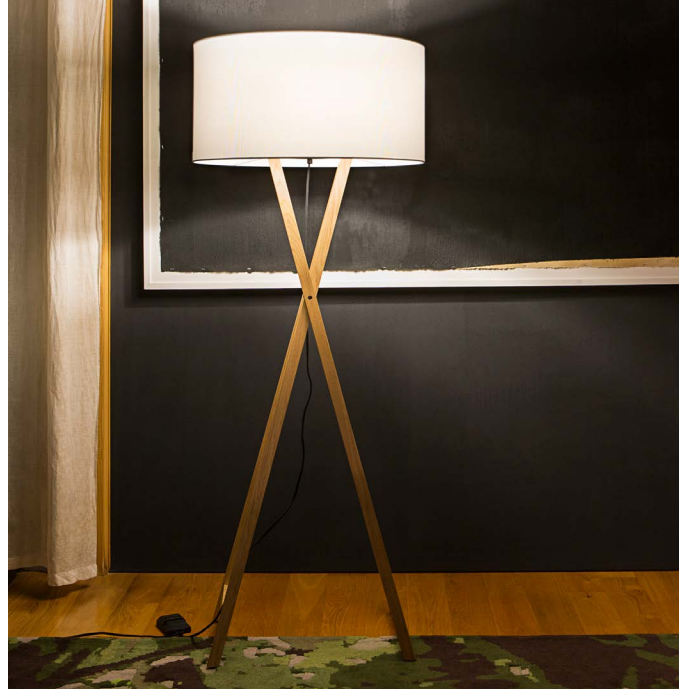

Cala, Joan Gaspar

The beauty exuded by the Cala stems from its simple, synthetic and essential form: a shade that embraces the light without containing it, letting it escape to yield very warm lighting.

With a structure made of oak or black lacquered metal, the Cala is an iconic Marset design defined by that most valuable of pairings: form and function.