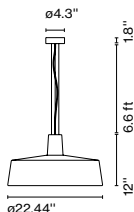

Soho 57 LED

Code	Finish
A631-356	● White
A631-357	● Stone grey
A631-358	● Black

Materials
Shade: Rotary moulded polyethylene
Diffuser: Methacrylate opal

Dimmable: Yes
Integrated dimmer: No
Dimming protocols: Dual dimming driver
Phase cut (ELV) or 0-10V

Product type: Pendant
Light Source: LED SMD 700mA 28W 2700K CRI80 1848lm
Luminaire: Only 120 VAC ELV 36W 1051lm
120 - 277 VAC 0-10V 36W 1051lm
Weight: Net 15.4 lb – Gross 18.7 lb
Package: 23.6 x 23.6 x 14.2" – 18.7 lb Vol – 4.7 ft³
Product notes: 3000K available upon request
LED included

Dimmable

Suitable for damp locations