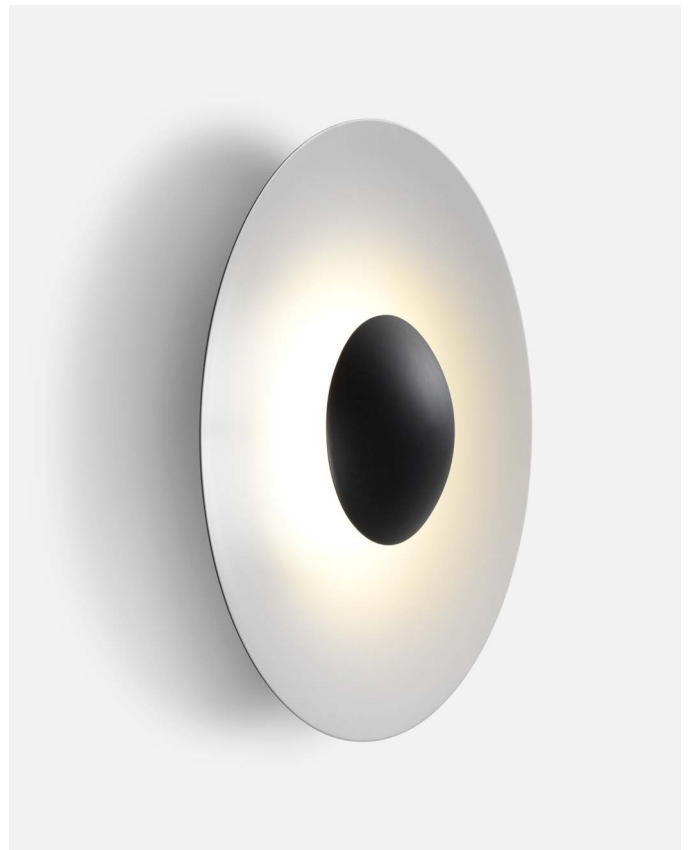

LED-Ginger 42C IP65

Code	Finish	Dimming
A662-653-31	● Rust Brown	ELV
A662-653-39	▲ Black-White (RAL 9005-9010)	ELV
A662-654-31	● Rust Brown	0-10V
A662-654-39	▲ Black-White (RAL 9005-9010)	0-10V

Materials
Diffuser: Aluminum
Dissipater: Aluminum

Dimmable: Yes
Integrated dimmer: No
Dimming protocols:
Phase cut (ELV)
0-10V

Product type: Wall / Ceiling
Light source: LED SMD 700mA 15.4W 2700K CRI90 1873 lm
Luminaire: 90 - 135 VAC ELV 21W 698 lm - Black-White
120 - 277 VAC 0-10V 21W 698 lm - Black-White
90 - 135 VAC ELV 21W 186 lm - Rust brown
120 - 277 VAC 0-10V 21W 186 lm - Rust brown

Weight: Net 4 lb – Gross 7.7 lb
Package: 22.4 x 20.9 x 6.7" – 7.7 lb Vol – 1.8 ft³
LED included

Canopy color: Black

LED-Ginger 60C IP65

Code	Finish
A662-655-31	● Rust Brown
A662-655-39	▲ Black-White (RAL 9005-9010)

Materials
Diffuser: Aluminum
Dissipater: Aluminum

Dimmable: Yes
Integrated dimmer: No
Dimming protocols: Dual dimming driver
Phase cut (ELV) or 0-10V

Product type: Wall / Ceiling
Light source: LED SMD 700mA 21W 2700K CRI90 2933 lm
Luminaire: Only 120 VAC ELV 28W 1165 lm - Black-White
120 - 277 VAC 0-10V 28W 1165 lm - Black-White
Only 120 VAC ELV 28W 245 lm - Rust brown
120 - 277 VAC 0-10V 28W 245 lm - Rust brown

Weight: Net 7.9 lb – Gross 13.9 lb
Package: 26.4 x 26.4 x 9.5" – 13.9 lb Vol – 3.5 ft³
LED included

Canopy color: Black