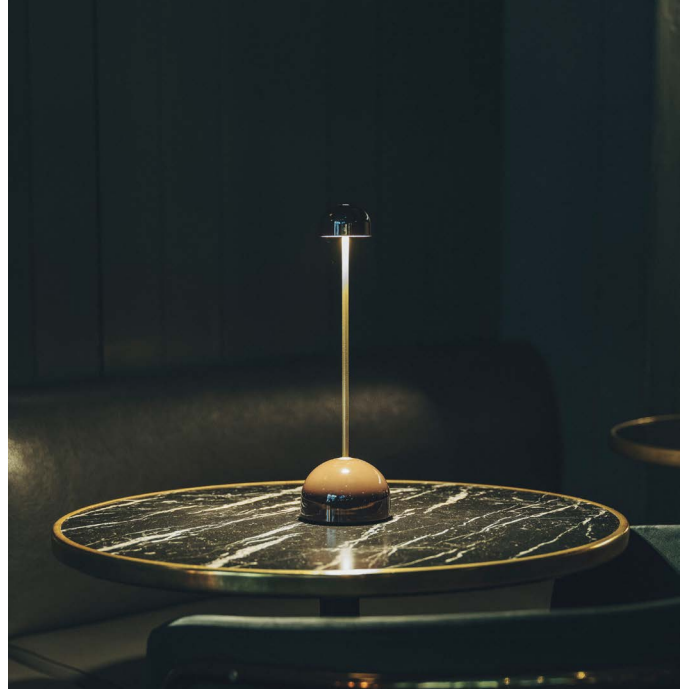

Sips, Christophe Mathieu

Ingenious, minimal and decisive, this is the Sips portable lamp. An understated, timeless design with a very clear purpose: to create a distinctive, intimate lighted space, even outdoors.

With a small opaque shade, the Sips illuminates the table directly but without dazzling or overpowering the space.