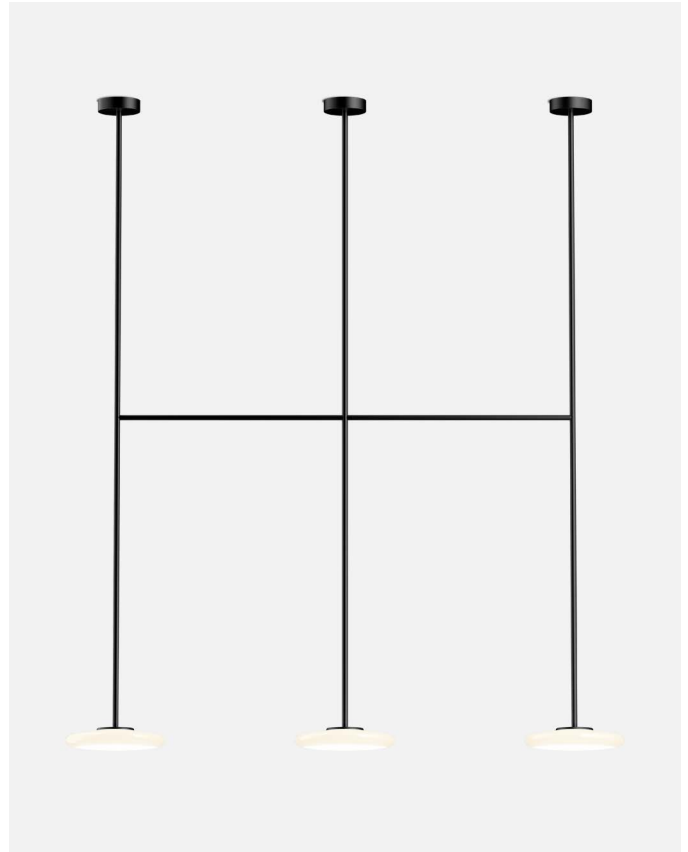

Ihana x3 200

Code	Finish	Dimming	CCT
A709-101-39-27K	Opal	ELV	27K
A709-102-39-22/30K	Opal	ELV	DTW 22K-30K

Materials
Structure: Steel
Shade: Opal blown glass

Dimmable: Yes
Integrated dimmer: No
Dimming protocols: Phase cut (ELV)
Dim to warm from 2200K to 3000K (ELV)

Product type: Pendant / Ceiling
Light source: LED SMD 700mA 23.5W 2700K CRI90 1826lm
Luminaire: 100 - 120 VAC ELV 42W 1491lm
Light source DTW: LED SMD 700mA 23.5W 2200-3000K CRI90
Luminaire DTW: 100 - 120 VAC ELV 42W
Weight: Net 18 lb – Gross 33.3 lb
Package: (3x) 8.3 x 16.5 x 16.5" – 6.61 lb Vol – 1.41 ft³
7 x 7 x 88.5" – 14.7 lb Vol – 2.47 ft³
7 x 7 x 88.5" – 11.9 lb Vol – 2.47 ft³

Product notes: 0-10V upon request
LED included