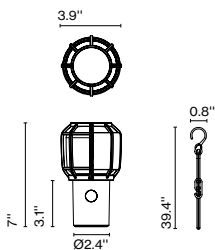

Chispa

Code	Finish
A703-001	● Black (RAL 9004) ➤
A703-002	● Blue (RAL DESIGN 230 20 20) ➤
A703-003	● Green (RAL 6009) ➤
A703-004	● Orange (RAL 2010) ➤

Materials
Base: Polycarbonate
Diffuser: Opal Polyethylene
Accessory: Rope cord with metal hook.

Dimmable: Yes
Integrated dimmer: Yes
Dimmer Type: 3-step dimmer

Product type: Table / Portable
Light source: LED SMD 0.7A 2.7W 2700K CRI90 216lm
Luminaire: in 5 Vdc 1.5A 110lm
Weight: Net 1.1 lb – Gross 1.7 lb
Package: 5.5 x 5.5 x 11" – 1.7 lb Vol – 0.17 ft³ (1u)
11.8 x 11.8 x 9.4" – 7 lb Vol – 0.7 ft³ (4u)
Product notes: Sold in multiples of 4.
Charging cable included (USB to USB-C). Power adapter not included.
LED included

Dimmer

Suitable for wet locations