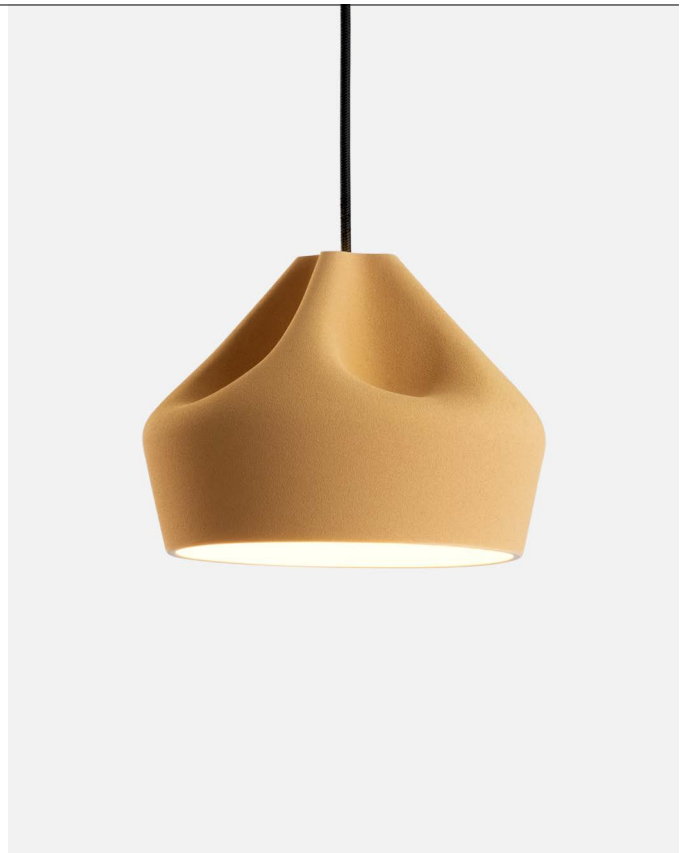

Pleat Box 24 LED

Code	Finish
A636-411-3535-27K	White - White ➤
A636-411-3549-27K	White - Gold ➤
A636-411-3835-27K	Grey - White
A636-411-4135-27K	Terracotta - White
A636-411-3949-27K	Black - Gold
A636-411-4235-27K	Ocher - White
A636-411-4535-27K	Dark Green - White
A636-411-4549-27K	Dark Green - Gold

Materials
Shade: Ceramic with the inner part in brilliant white enamel or gold
Canopy: Ceramic
Cord: Fabric

Dimmable: Yes
Integrated dimmer: No
Dimming protocols: Phase cut (ELV)

Product type: Pendant
Light Source: LED SMD 700mA 8.2W 2700K CRI90 913lm
Luminaire: 100 - 120 VAC ELV 14W 113lm
Weight: Net 4.2 lb– Gross 5.5 lb
Package: 14.2 x 14.2 x 11.8" – 5.5 lb Vol – 1.412 ft³
LED included

Dimmable

Cable length: 6.6 ft
Wire installation: Hardwired
Cord color: Black fabric electrical cord
Canopy color: Same color as chosen shade