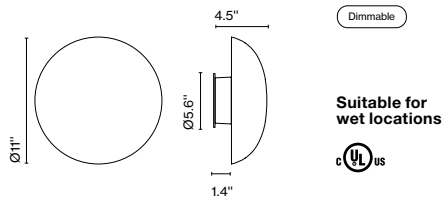

Materials: Polished stainless steel / AISI 316 or lacquered aluminum
 Diffuser: Polished stainless steel
 Dimmable: Yes
 Integrated dimmer: No
 Dimming protocols: Phase cut (ELV)
 0-10V (120-277V)

Product type: Wall / Ceiling
 Light Source: LED SMD 500mA 6W 2700K CRI90 607.2lm
 Luminaire: 120 VAC ELV 8.7W 185lm
 120-277 VAC 0-10V 8.7W 185lm
 120 VAC AC LED on/off 8W 185lm
 Weight: Net 3 lb – Gross 4.6 lb
 Package: 15.4 x 15.7 x 4.9" - 4.6 lb Vol - 0.7 ft³
 LED included