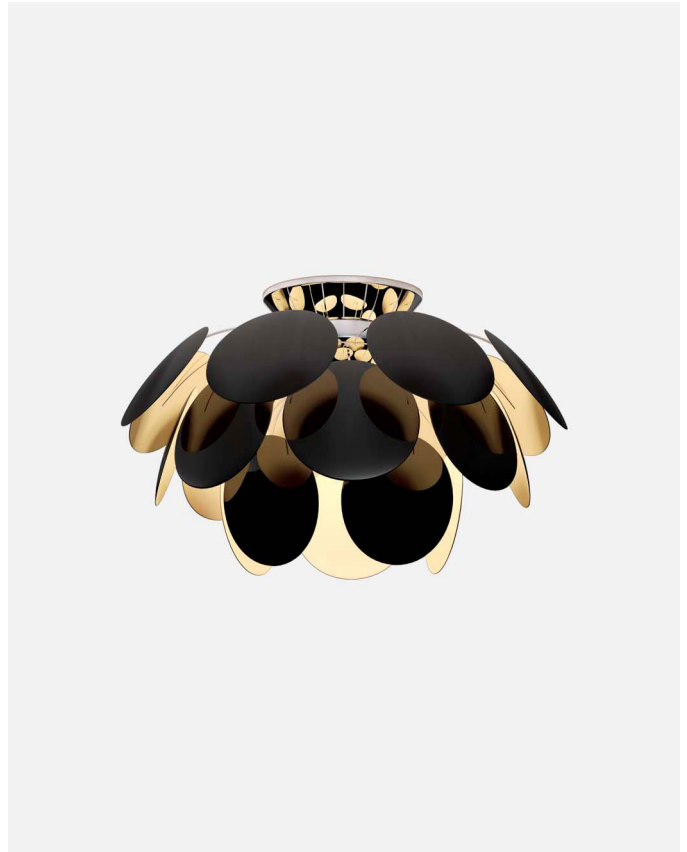

Discocó C53

Code   Finish
A620-065   ● White (RAL 9003) ➤
A620-087   ● Black - Gold (RAL 9004 - Gold)

Materials
Discs: ABS
Semi-sphere: Chromed metal

Product type: Ceiling
Light source: E26 LED TYPE A 11W
Weight: Net 4.9 lb – Gross 8.1 lb
Package: 33.8 x 10.6 x 8.6 " - 8.1 lb – Vol - 1.76 ft³
Lamping not included

Wire installation: Hardwired