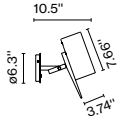

Scantling A

Code
A626-015

Finish
● White (RAL 9001)

Materials
Structure: Iron
Arm: Oak
Shade: Aluminum

Product type: Wall
Light source: E26 LED TYPE A 11W
Weight: Net 1.76 lb – Gross 3.1 lb
Package: 13.8 x 11.8 x 7" – 3.1 lb Vol – 0.7 ft³
Lamping not included

Wire installation: Hardwired
Switch location: Canopy