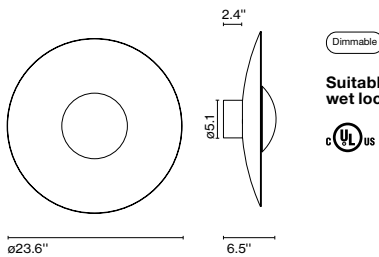

LED-Ginger 60C IP65

Code	Finish
A662-655-31	● Rust Brown
A662-655-39	▲ Black-White (RAL 9005-9010)

Materials
Diffuser: Aluminum
Dissipater: Aluminum

Dimmable: Yes
Integrated dimmer: No
Dimming protocols: Dual dimming driver
Phase cut (ELV) or 0-10V

Product type: Wall / Ceiling
Light source: LED SMD 700mA 21W 2700K CRI90 2933 lm
Luminaire: Only 120 VAC ELV 28W 1165 lm - Black-White
120 - 277 VAC 0-10V 28W 1165 lm - Black-White
Only 120 VAC ELV 28W 245 lm - Rust brown
120 - 277 VAC 0-10V 28W 245 lm - Rust brown

Weight: Net 7.9 lb – Gross 13.9 lb
Package: 26.4 x 26.4 x 9.5" – 13.9 lb Vol – 3.5 ft³
LED included

Canopy color: Black