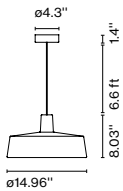

Soho 38 LED

Code	Finish
A631-235	● White
A631-236	● Stone grey
A631-237	● Black

Materials
Shade: Rotary moulded polyethylene
Diffuser: Methacrylate opal

Dimmable: Yes
Integrated dimmer: No
Dimming protocols: Phase cut (ELV)

Product type: Pendant
Light Source: LED SMD 700mA 13.2W 2700K CRI80 1848lm
Luminaire: 100 - 120 VAC ELV 16W 1051lm
Weight: Net 5.5 lb – Gross 7.71 lb
Package: 17.3 x 17.7 x 9.4" – 7.71 lb Vol – 1.76 ft³
LED included

Dimmable

Suitable for damp locations

cULus

Cable length: 6.6 ft
Wire installation: Hardwired
Cord color: Black
Canopy color: White