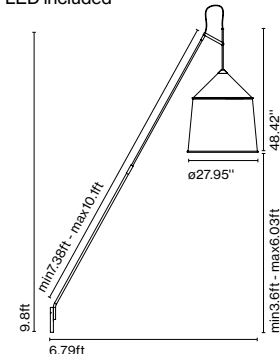

Jaima P307 + Shade 71

Code Finish
Structure E26
A683-072 ● Black (RAL 9005)
Structure LED IP65
A683-073 ● Black (RAL 9005) ➤

Shade 71
A683-041 ● Beige ➤
A683-042 ● Grey

Materials Dimmable: Based on specified lamping
Shade: Textilene, inner part in white Integrated dimmer: No
Structure: Stainless steel
Extensible stem: Carbon fiber

Product type: Floor
Light Source: E26 LED Globe (ø120) 22W
Light Source: LED COB 120 VAC 15W 2700K CRI90 1022lm
Luminaire: 120 VAC ELV 15W 530lm
Weight: Net 10.5 lb – Gross 33 lb
Package: 109 x 27.5 x 24.6" – 15.4 lb Vol – 10.947 ft³
27.9 x 27.9 x 24.8" – 13.2 lb Vol – 10.6 ft³
LED included