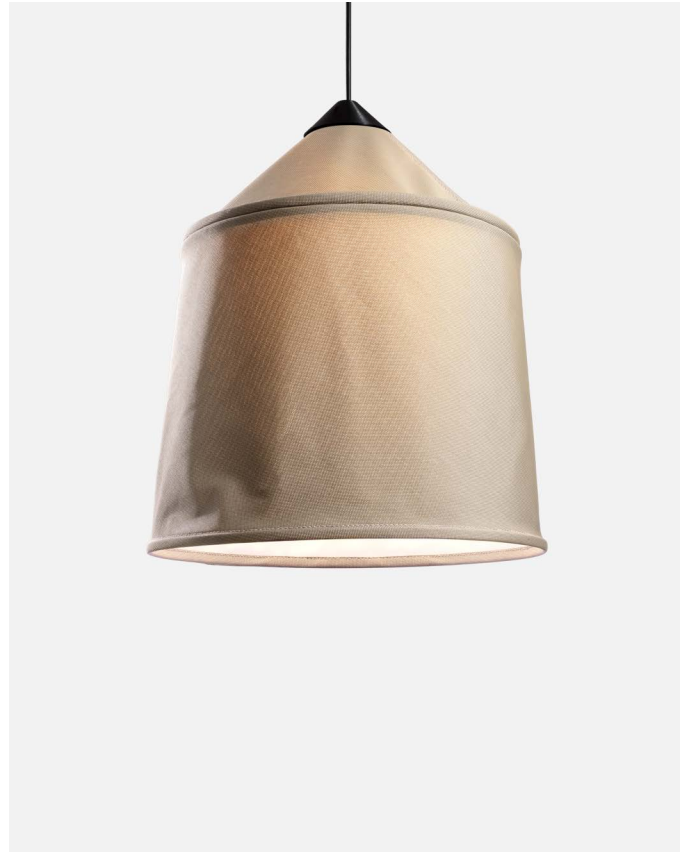

Jaima 71 IP65

Code   Finish
A683-067   ● Beige
A683-068   ● Grey

Materials   Dimmable: Yes
Shade: Textilene, inner part in white   Integrated dimmer: No
                                                         Dimming protocols: Phase cut (ELV)

Product type: Pendant
Light Source: LED COB 120 VAC 15W 2700K CRI90 1022lm
Luminaire: 120VAC ELV 15W 530lm
Weight: Net 6.17 lb – Gross 16.5 lb
Package: 27.5 x 27.5 x 24.8" – 16.5 lb Vol – 10.6 ft³
LED included

Dimmable
Suitable for wet locations

Cable length: 6.6 ft
Wire installation: Hardwired
Cord color: Black
Canopy color: Black

Jaima P207 + Shade 43

Code   Finish
Structure E26   ● Black (RAL 9005)
A683-070   ● Black (RAL 9005)
Structure LED IP65   ● Black (RAL 9005)
A683-071   ● Black (RAL 9005)

Shade 43
A683-029   ● Beige
A683-030   ● Grey

Materials   Dimmable: Based on specified lamping
Shade: Textilene, inner part in white   Integrated dimmer: No
Structure: Stainless steel
Extensible stem: Carbon fiber

Product type: Floor
Light Source: E26 LED Globe (ø120) 22W
Light Source: LED COB 120 VAC 15W 2700K CRI90 1022lm
Luminaire: 120VAC ELV 15W 528lm
Weight: Net 9 lb – Gross 22.7 lb
Package: 85.4 x 18.9 x 9" – 178.7 lb Vol – 8.47 ft³
                                                         17.7 x 17.7 x 15.35" – 5.51 lb Vol – 2.83 ft³
LED included

Suitable for wet locations

Product notes: a floor base 49 or a fixed stem needs to be purchased. See page 106.

Cable length: 9.2 ft
Wire installation: Plug-in
Cord color: Black