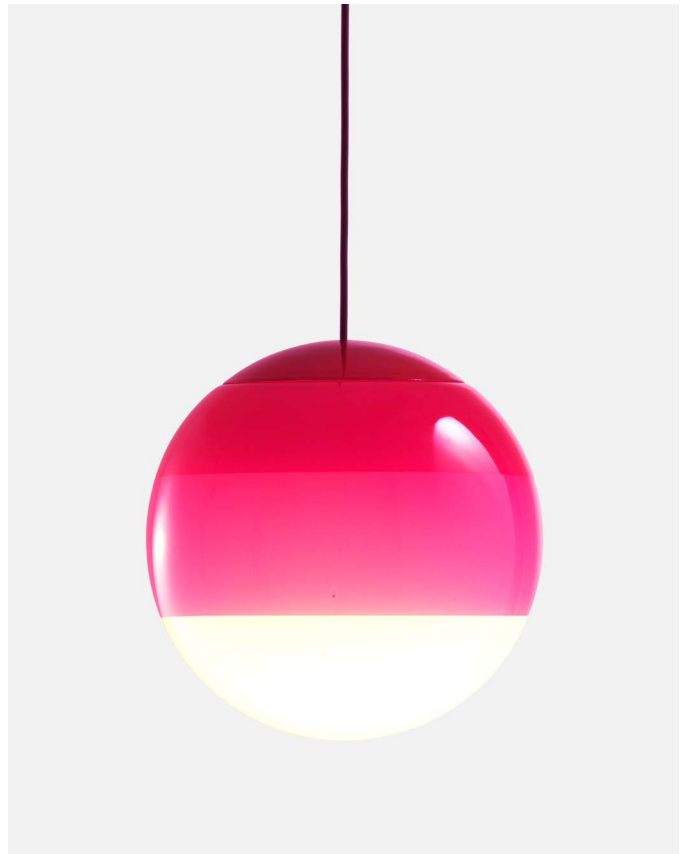

Dipping Light 20

Code	Finish	Dimming
A691-366	White	on/off
A691-367	Blue	on/off
A691-368	Green	on/off
A691-369	Amber	on/off
A691-370	Pink	on/off
A691-412	White	0-10V
A691-413	Blue	0-10V
A691-414	Green	0-10V
A691-415	Amber	0-10V
A691-416	Pink	0-10V

Materials
Diffuser: Brilliant white blown glass globe with layered paint
Cover: Polycarbonate
Canopy: Metal

Dimmable: Yes
Integrated dimmer: No
Dimming protocols: 0-10V

Product type: Pendant
Light Source: LED SMD 350mA 4.05W 2700K CRI90 463lm
Luminaire: 90 - 264 VAC 6W 231lm
110 - 127 VAC 0-10V 6W 231lm
Weight: Net 2.6 lb – Gross 3.7 lb
Package: 13 x 10.2 x 10.2" – 3.7 lb Vol – 0.7 ft³
LED included

Cable length: 6.7 ft
Wire installation: Hardwired
Cord color: Black
Canopy color: Black

Dipping Light 20 - 24V

Code	Finish
A691-270	White
A691-271	Blue
A691-272	Green
A691-273	Amber
A691-274	Pink

Materials
Diffuser: Brilliant white blown glass globe with layered paint
Cover: Polycarbonate

Dimmable: Yes
Integrated dimmer: No
Dimming protocols: Dependent on purchased power supply. See Cluster accessory, page 35.

Product type: Pendant
Light source: LED SMD 24Vdc 5W 2700K CRI90 495lm
Luminaire: (Power supply not included) 231lm
Weight: Net 2.4 lb – Gross 4.4 lb
Package: 13 x 10.2 x 10.2" – 4.4 lb Vol – 0.7 ft³
Product notes: Use with cluster accessory, see pg 33, 34.
1 pc. hook accessory included.
LED included

Cable length: 13.1 ft
Wire installation: Hardwired
Cord color: Black