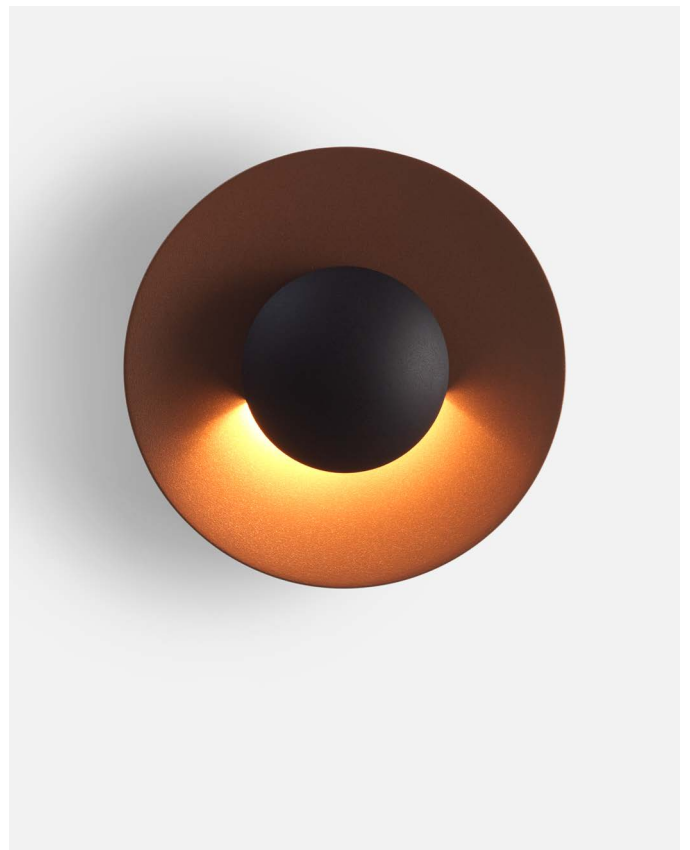

LED-Ginger 15C IP65

Code A662-649-31 Finish ● Rust Brown
A662-649-39 ● Black-White (RAL 9005-9010)

Materials Diffuser: Aluminum Dimmable: Yes
Dissipater: Aluminum Integrated dimmer: No
Structure: Stainless steel Dimming protocols: 0-10V

Product type: Wall / Ceiling
Light source: LED SMD 24Vdc 5W 2700K CRI90 495lm
Luminaire: (Power supply not included) 67 lm - Black-White
(Power supply not included) 27 lm - Rust brown
Weight: Net 0.8 lb – Gross 1.1 lb
Package: 9.4 x 8.3 x 3.9 " – 1.1 lb Vol – 0.3 ft³
Product notes: 24V remote power supply to be ordered separately, see pg 94.
LED included

Dimmable

ADA

Suitable for wet locations

Canopy color: Black
Wire installation: Hardwired