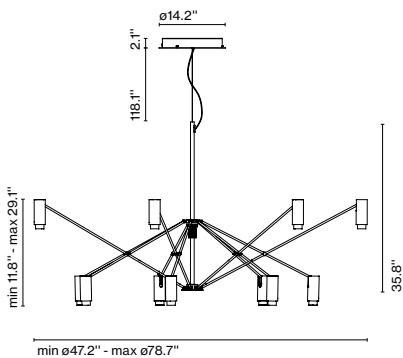

The W

Code	Finish
A705-011-3949-27K	● Black - Gold
A705-011-3937-27K	● Black - Ivory (RAL 1015)
A705-011-3941-27K	● Black - Terracotta (RAL 8023)

Materials	Dimmable: Yes
Structure: Aluminium	Integrated dimmer: No
Diffusers: Aluminium, Polycarbonate	Dimming protocols: 0-10V

Product type: Pendant
Light source: LED SMD 36V 90W 2700K CRI90 8400lm
Luminaire: 120-277 VAC 0-10V 103W 5600lm

Weight: Net 29.3 lb – Gross 33.8 lb
Package: 8.3 x 8.3 x 44" – 9.5 lb Vol – 1.8 ft³
10.2 x 7.9 x 20.1" – 16 lb Vol – 1.05 ft³
16.5 x 16.5 x 3.1" – 8.3 lb Vol – 0.35 ft³
LED included