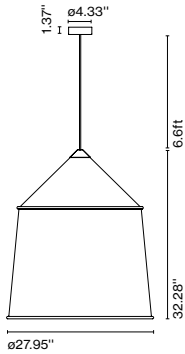

Jaima 71 IP65

Code   Finish
A683-067   ● Beige
A683-068   ● Grey

Materials   Dimmable: Yes
Shade: Textilene, inner part in white   Integrated dimmer: No
                                                         Dimming protocols: Phase cut (ELV)

Product type: Pendant
Light Source: LED COB 120 VAC 15W 2700K CRI90 1022lm
Luminaire: 120VAC ELV 15W 530lm
Weight: Net 6.17 lb – Gross 16.5 lb
Package: 27.5 x 27.5 x 24.8" – 16.5 lb Vol – 10.6 ft³
LED included

Dimmable
Suitable for wet locations

Cable length: 6.6 ft
Wire installation: Hardwired
Cord color: Black
Canopy color: Black