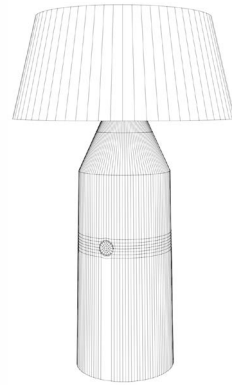

We want to offer you an exclusive service that's designed to make your work easier. By signing up at the new professional area at [marset.com](https://www.marset.com), you'll be able to download technical information, images, and videos of our products, receive our newsletter, and save your preferred products. We offer direct access and personal attention.