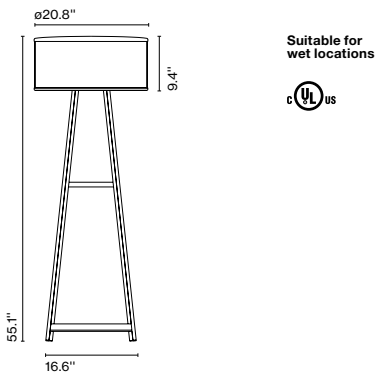

Product type: Floor
Light source: E26 LED TYPE A 11W
Weight: Net 12.8 lb – Gross 20.5 lb
Package: 23.6 x 23.6 x 11.8" - 9.9 lb – Vol - 3.8 ft³
19.7 x 5 x 52" - 12 lb – Vol - 3.18 ft³
Lamping not included

Cable length: 6.6 ft
Wire installation: Plug-in
Cord color: Black
Switch location: In-line

Cala 140 IP65

Code A645-014 Finish ● Iroko - Brown ➤

Materials
Shade: Polyethilene , Textilene
Structure: Iroko wood

Product type: Floor
Light source: 2x E26 LED TYPE A 11W
Weight: Net 23.6 lb – Gross 24.6 lb
Package: 22 x 22 x 11.4" - 11.4 lb – Vol - 3.2 ft³
18.5 x 4.7 x 49.6" - 13.2 lb – Vol - 2.5 ft³
Lamping not included