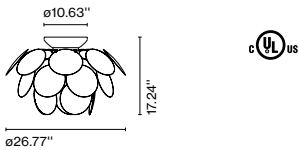

Discocó C68

Code   Finish
A620-147   ● White (RAL 9003) ➤
A620-146   ● Black - Gold (RAL 9004 - Gold)

Materials
Discs: ABS
Semi-sphere: Chromed metal

Product type: Ceiling
Light source: 3x E26 LED TYPE A 11W
Weight: Net 8.8 lb – Gross 15.4 lb
Package: 42.9 x 13 x 10.6 " - 15.4 lb – Vol - 3.42 ft³
Lamping not included

Wire installation: Hardwired