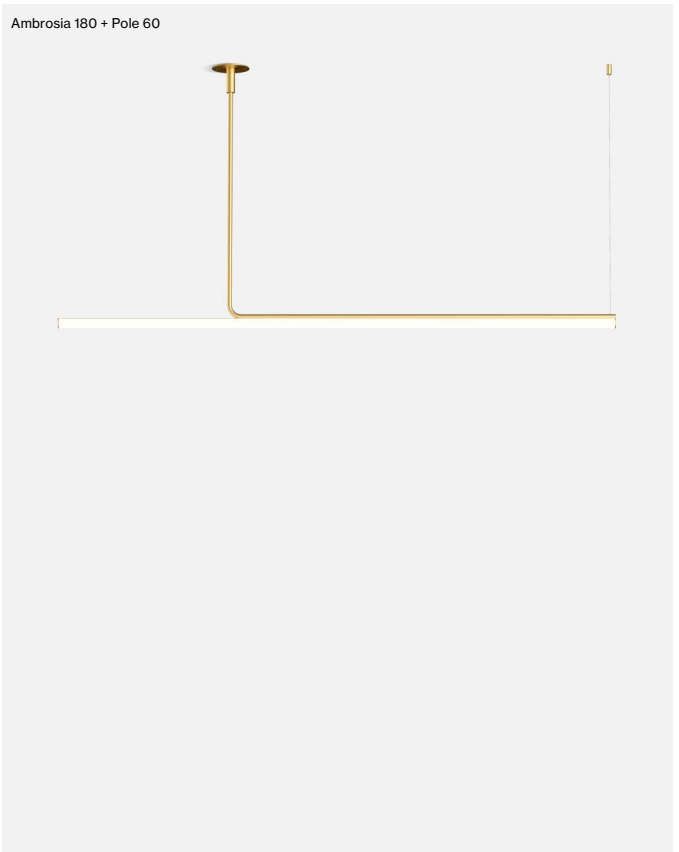

Ambrosia 180

Code	Finish	CCT
A704-102-15-22K	● Matt Gold	22K
A704-102-15-27K	● Matt Gold	27K
A704-102-15-30K	● Matt Gold	30K
A704-102-16-22K	● Black	22K
A704-102-16-27K	● Black	27K
A704-102-16-30K	● Black	30K

Materials
Structure: Aluminum
Diffuser: Methacrylate
Canopy: Aluminum / Steel

Dimmable: Yes
Integrated dimmer: No
Dimming protocols: See power options supply on pg 11.

Product type: Pendant / Ceiling

Light source Ambrosia 22K: LED SMD 24Vdc 28.8W 2200K CRI90 3174lm
Luminaire Ambrosia 22K: (Power supply not included) 2823lm

Light source Ambrosia 27K: LED SMD 24Vdc 28.8W 2700K CRI90 3042lm
Luminaire Ambrosia 27K: (Power supply not included) 2833lm

Light source Ambrosia 30K: LED SMD 24Vdc 28.8W 3000K CRI90 3384lm
Luminaire Ambrosia 30K: (Power supply not included) 2886lm

Weight: Net 6.8 lb – Gross 7.9 lb

Package: 11.4 x 3.9 x 53.2" - 4.4 lb – Vol - 1.4 ft³

3.1 x 3.1 x 74" - 3.5 lb – Vol - 0.4 ft³

Product notes: 24V remote power supply to be ordered separately.

Canopy not included. Supplied with 9.8 ft wire.

Suitable for damp locations. LED included

(1) The height can be increased by means of the 15.7 or 23.6" poles (max. 3 units.) They can be combined..

Wire installation: Hardwired / Recessed

Ambrosia 210

Code	Finish	CCT
A704-103-15-22K	● Matt Gold	22K
A704-103-15-27K	● Matt Gold	27K
A704-103-15-30K	● Matt Gold	30K
A704-103-16-22K	● Black	22K
A704-103-16-27K	● Black	27K
A704-103-16-30K	● Black	30K

Materials
Structure: Aluminum
Diffuser: Methacrylate
Canopy: Aluminum / Steel

Dimmable: Yes
Integrated dimmer: No
Dimming protocols: See power options supply on pg 11.

Product type: Pendant / Ceiling

Light source Ambrosia 22K: LED SMD 24Vdc 28.8W 2200K CRI90 3174lm

Luminaire Ambrosia 22K: (Power supply not included) 2802lm