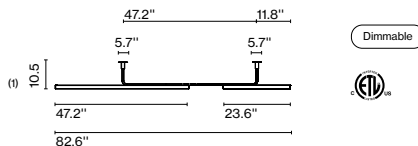

Ambrosia 210

Code	Finish	CCT
A704-103-15-22K	● Matt Gold	22K
A704-103-15-27K	● Matt Gold	27K
A704-103-15-30K	● Matt Gold	30K
A704-103-16-22K	● Black	22K
A704-103-16-27K	● Black	27K
A704-103-16-30K	● Black	30K

Materials
Structure: Aluminum
Diffuser: Methacrylate
Canopy: Aluminum / Steel

Dimmable: Yes
Integrated dimmer: No
Dimming protocols: See power options supply on pg 11.

Product type: Pendant / Ceiling

Light source Ambrosia 22K: LED SMD 24Vdc 28.8W 2200K CRI90 3174lm

Luminaire Ambrosia 22K: (Power supply not included) 2802lm

Light source Ambrosia 27K: LED SMD 24Vdc 28.8W 2700K CRI90 3042lm

Luminaire Ambrosia 27K: (Power supply not included) 2812lm

Light source Ambrosia 30K: LED SMD 24Vdc 28.8W 3000K CRI90 3384lm

Luminaire Ambrosia 30K: (Power supply not included) 2865lm

Weight: Net 6.8 lb – Gross 7.9 lb

Package: 11.4 x 3.9 x 53.1" - 4.4 lb – Vol - 1.4 ft³

3.1 x 3.1 x 26.7" - 1.3 lb – Vol - 0.14 ft³

3.1 x 3.1 x 50.4" - 2.2 lb – Vol - 0.35 ft³

Product notes: 24V remote power supply to be ordered separately.

Canopy not included. Supplied with 12.8 ft wire.

Suitable for damp locations. LED included

(1) The height can be increased by means of the 15.7 or 23.6" poles (max. 3 units per each side.) They can be combined.

Wire installation: Hardwired / Recessed