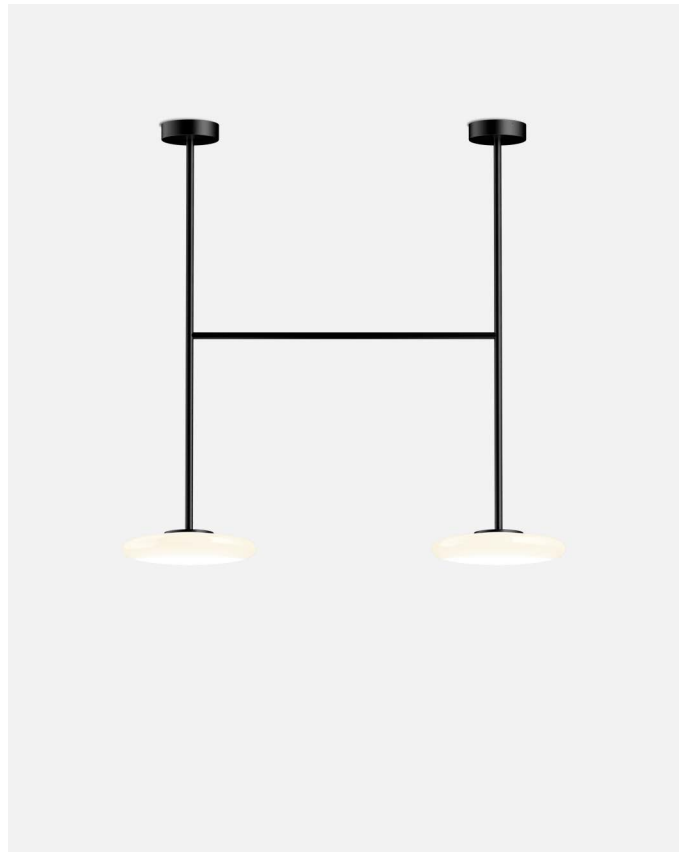

Ihana x2 100

Code	Finish	Dimming	CCT
A709-111-39-27K	Opal	ELV	27K
A709-112-39-22/30K	Opal	ELV	DTW 22K-30K

Materials
Structure: Steel
Shade: Opal blown glass

Dimmable: Yes
Integrated dimmer: No
Dimming protocols: Phase cut (ELV)
Dim to warm from 2200K to 3000K (ELV)

Product type: Pendant / Ceiling
Light source: LED SMD 700mA 16W 2700K CRI90 1826lm
Luminaire: 100 - 120 VAC ELV 28W 994lm
Light source DTW: LED SMD 700mA 16W 2200-3000K CRI90
Luminaire DTW: 100 - 120 VAC ELV 28W
Weight: Net 9.9 lb – Gross 14.8 lb
Package: (2x) 8.3 x 16.5 x 16.5" – 6.61 lb Vol – 1.41 ft³
9.5 x 5.5 x 45" – 8.15 lb Vol – 1.41 ft³
Product notes: 0-10V upon request
LED included

Wire installation: Hardwired
Canopy color: Black

Ihana x2 150

Code	Finish	Dimming	CCT
A709-109-39-27K	Opal	ELV	27K
A709-110-39-22/30K	Opal	ELV	DTW 22K-30K

Materials
Structure: Steel
Shade: Opal blown glass

Dimmable: Yes
Integrated dimmer: No
Dimming protocols: Phase cut (ELV)
Dim to warm from 2200K to 3000K (ELV)

Product type: Pendant / Ceiling
Light source: LED SMD 700mA 16W 2700K CRI90 1826lm
Luminaire: 100 - 120 VAC ELV 28W 994lm
Light source DTW: LED SMD 700mA 16W 2200-3000K CRI90
Luminaire DTW: 100 - 120 VAC ELV 28W
Weight: Net 11.3 lb – Gross 18.1 lb
Package: (2x) 8.3 x 16.5 x 16.5" – 6.61 lb Vol – 1.41 ft³
7 x 7 x 66" – 11.5 lb Vol – 1.76 ft³
Product notes: 0-10V upon request
LED included

Wire installation: Hardwired
Canopy color: Black