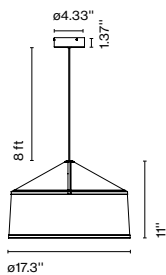

Product type: Pendant

Light source: E26 Globe (Ø95) 12W

Weight: Net 6.6 lb – Gross 8.6 lb

Package: 20.4 x 20.42 x 14.6" – 8.6 lb Vol – 3.53 ft³

Lamping not included

Cable length: 8 ft

Wire installation: Hardwired