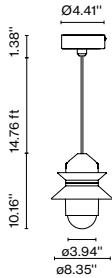

Santorini with Canopy IP65

Code	Finish
A654-039	White (RAL 9003)
A654-040	Grey (RAL 7039)
A654-041	Mustard (RAL 1032)

Materials
Structure: Polycarbonate
Shade: Blown pressed glass

Product type: Pendant
Light source: E26 TYPE A19 8W
Weight: Net 3.1 lb – Gross 4.9 lb
Package: 20.47 x 12.99 x 9.84" - 4.41 lb Vol - 1.48ft³
6.2 x 4.7 x 4.7" - 0.66 lb Vol - 0.07ft³
Lamping not included

Suitable for wet locations

Cable length: 14.76 ft
Wire installation: Hardwired
Cord color: Black