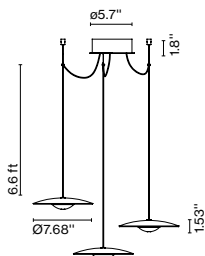

LED-Ginger 20x3

Code	Finish
A662-193	● Oak-White
A662-194	● Wenge-White
A662-195	● Oak-Oak
A662-196	● Wenge-Wenge
A662-237	● Brushed brass-Brushed brass
A662-238	● Brushed brass-White
A662-239	● Black-White

Materials
Diffuser: Pressed wood or brushed aluminum
Dissipater: Aluminum

Dimmable: Yes
Integrated dimmer: No
Dimming protocols: Dual dimming driver
Phase cut (ELV) or 0-10V

Product type: Pendant
Light Source: LED SMD 350mA 12.15W 2700K CRI90 1389lm
Luminaire: Only 120 VAC ELV 16W 483lm
120 - 277 VAC 0-10V 16W 483lm
Weight: Net 3.3 lb – Gross 4.4 lb
Package: 16.5 x 16.5 x 2.8" – 4.4 lb Vol – 0.35 ft³
LED included

Dimmable