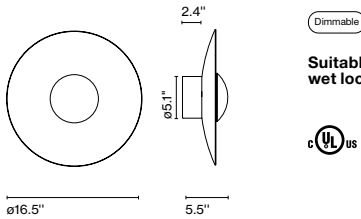

Weight: Net 4 lb – Gross 7.7 lb
 Package: 22.4 x 20.9 x 6.7" – 7.7 lb Vol – 1.8 ft³
 LED included

Canopy color: Black

LED-Ginger 60C IP65

Code	Finish
A662-655-31	● Rust Brown
A662-655-39	▲ Black-White (RAL 9005-9010)