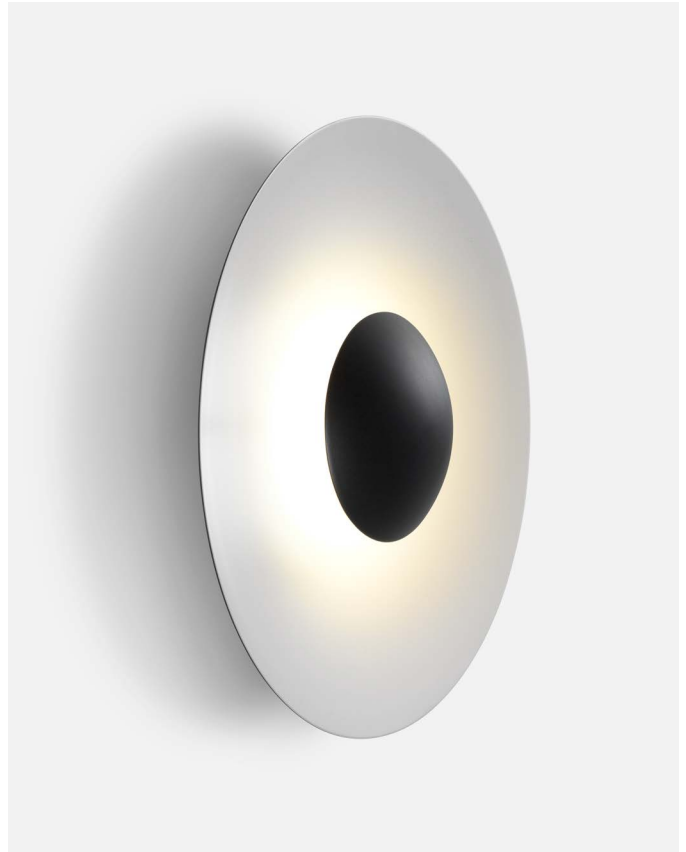

LED-Ginger 20C IP65

Code	Finish
A662-650-31	● Rust Brown
A662-650-39	▲ Black-White (RAL 9005-9010)

Materials	Dimmable: Yes
Diffuser: Aluminum	Integrated dimmer: No
Dissipater: Aluminum	Dimming protocols: 0-10V

Product type: Wall / Ceiling
Light source: LED SMD 24Vdc 5W 2700K CRI90 495lm
Luminaire: (Power supply not included) 161 lm - Black-White
(Power supply not included) 29 lm - Rust brown
Weight: Net 1.1 lb – Gross 1.5 lb
Package: 9.4 x 8.3 x 3.9" – 1.5 lb Vol – 0.4 ft³
Product notes: 24V remote power supply to be ordered separately, see pg 94.
LED included

Dimmable

ADA

Suitable for wet locations

Canopy color: Black