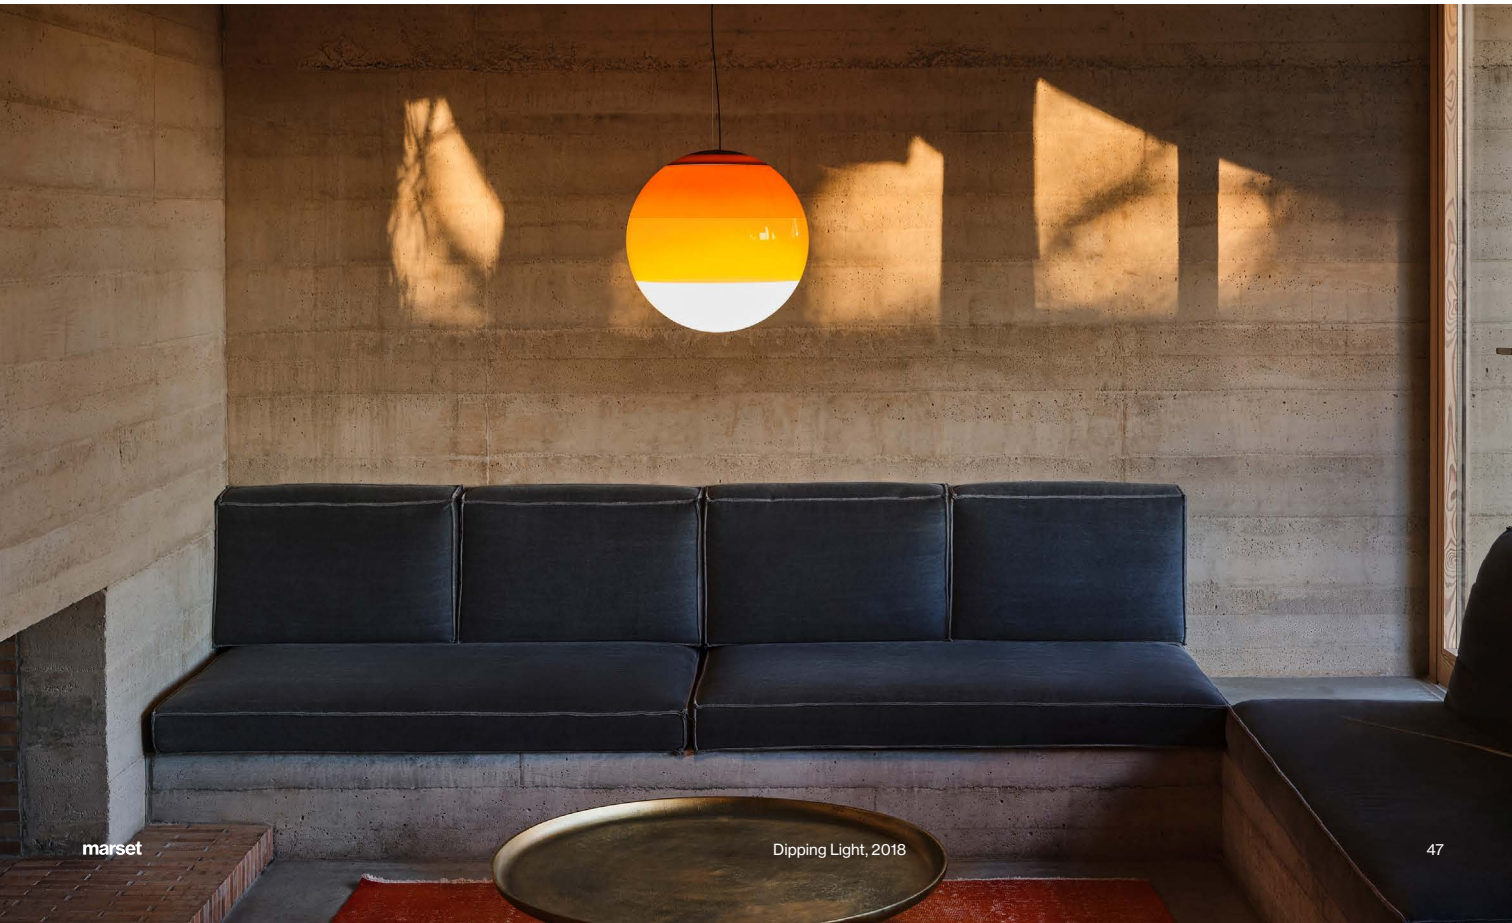

Dipping Light 40 NEW

Code	Finish	Dimming	Price
A691-550-35-27K	● White	ELV	
A691-550-48-27K	● Blue	ELV	
A691-550-45-27K	● Green	ELV	
A691-550-30-27K	● Amber	ELV	
A691-550-44-27K	● Pink	ELV	
A691-551-35-27K	● White	ELV + 0-10V	
A691-551-48-27K	● Blue	ELV + 0-10V	
A691-551-45-27K	● Green	ELV + 0-10V	
A691-551-30-27K	● Amber	ELV + 0-10V	
A691-551-44-27K	● Pink	ELV + 0-10V	

Materials

Diffuser: Brilliant white blown glass globe with layered paint
Cover: Polycarbonate
Canopy: Metal

Dimmable: Yes

Integrated dimmer: No
Dimming protocols:
ELV
ELV + 0-10V

Product type: Pendant

Light source: LED COB 700mA 23.7W 2700K CRI90 3280lm

Luminaire: 120 VAC 27.5W

Weight: Net 9.3 lb – Gross 14.3 lb

Package: 21.7 x 21.7 x 22.4 " – 14.33 lb Vol – 6 ft³

LED included

Dimmable

Cable length: 9.8 ft
Wire installation: Hardwired
Color cord: Black
Canopy color: Black