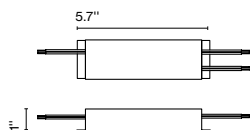

Power supply Dimmable

Code	Description
968-230	Power supply 60W - 24V

120 - 277 VAC 0-10V
Product type: Power supply

Product notes: Take into account the total power in watts and the power of the driver. The wattage of the selected lamps cannot exceed the max wattage of the canopy's driver. Therefore, you must choose your canopy/driver by the power required.