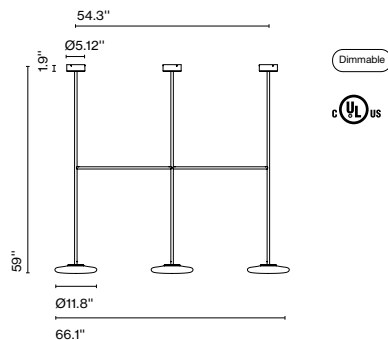

Ihana x3 150

Code	Finish	Dimming	CCT
A709-103-39-27K	Opal	ELV	27K
A709-104-39-22/30K	Opal	ELV	DTW 22K-30K

Materials
Structure: Steel
Shade: Opal blown glass

Dimmable: Yes
Integrated dimmer: No
Dimming protocols: Phase cut (ELV)
Dim to warm from 2200K to 3000K (ELV)

Product type: Pendant / Ceiling
Light source: LED SMD 700mA 23.5W 2700K CRI90 1826lm
Luminaire: 100 - 120 VAC ELV 42W 1491lm
Light source DTW: LED SMD 700mA 23.5W 2200-3000K CRI90
Luminaire DTW: 100 - 120 VAC ELV 42W
Weight: Net 17.2 lb – Gross 28 lb
Package: (3x) 8.3 x 16.5 x 16.5" – 6.61 lb Vol – 1.41 ft³
7 x 7 x 65.8" – 11.5 lb Vol – 1.76 ft³
7 x 7 x 65.8" – 9.9 lb Vol – 1.76 ft³

Product notes: 0-10V upon request
LED included

Wire installation: Hardwired
Canopy color: Black