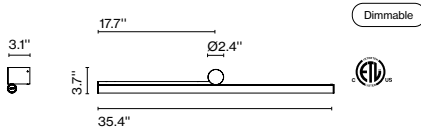

Ambrosia A 90 left

Code	Finish	CCT
A704-117-15-22K	● Matt Gold	22K
A704-117-15-27K	● Matt Gold	27K
A704-117-15-30K	● Matt Gold	30K
A704-117-16-22K	● Black	22K
A704-117-16-27K	● Black	27K
A704-117-16-30K	● Black	30K

Materials
Structure: Aluminum
Diffuser: Methacrylate
Canopy: Aluminum / Steel

Dimmable: Yes
Integrated dimmer: No
Dimming protocols: It depends on the purchased power supply.

Product type: Wall
Light source Ambrosia 22K: LED SMD 24Vdc 14.4W 2200K CRI90 1587lm
Luminaire Ambrosia 22K: (Power supply not included)

Light source Ambrosia 27K: LED SMD 24Vdc 14.4W 2700K CRI90 1521lm
Luminaire Ambrosia 27K: (Power supply not included)

Light source Ambrosia 30K: LED SMD 24Vdc 14.4W 3000K CRI90 1692lm
Luminaire Ambrosia 30K: (Power supply not included)

Weight: Net 2.6 lb – Gross 3.2 lb
Package: 24 x 5.3 x 5.7 " - 1.5 lb – Vol - 0,4 ft³
3.1 x 3.1 x 38.5 " - 1.7 lb – Vol - 0.2 ft³

Product notes: 24V remote power supply to be ordered separately.
Suitable for damp locations. LED included

Wire installation: Hardwired / Recessed