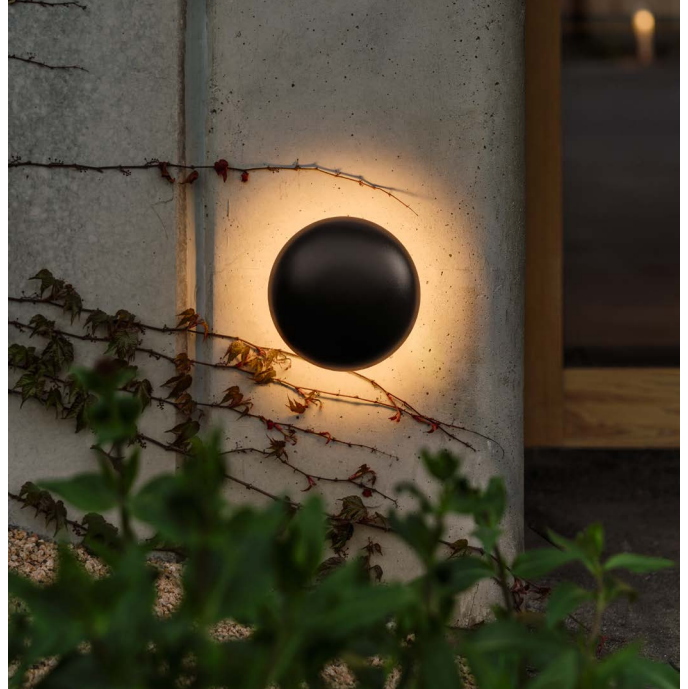

Babila demonstrates that, when it comes to a design, the material can be as important as the shape. This outdoor wall sconce is of polished stainless steel, a circular object that produces a panoramic effect, reflecting its surroundings. It is not

designed to be an architectural element, but rather a simple and beautiful design that draws attention, whether on or off, as it allows us to catch a glimpse of the daily life occurring around it.