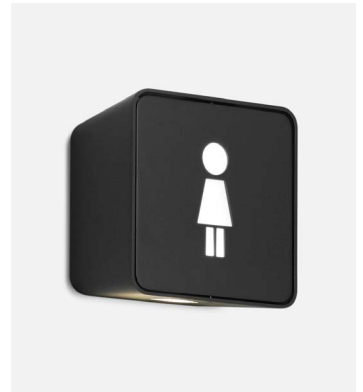

Signage Lid

Code	Finish
-	1 - 3 units
-	4 - 10 units
-	11 - 25 units
-	26 or more units