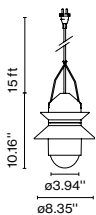

Santorini

Code	Finish
A654-011	● White (RAL 9003) ➤
A654-012	● Grey (RAL 7039) ➤
A654-013	● Mustard (RAL 1032) ➤

Materials
Structure: Polycarbonate
Shade: Blown pressed glass

Product type: Pendant
Light source: E26 TYPE A19 8W
Weight: Net 3.1 lb – Gross 4.9 lb
Package: 16.1 x 10.2 x 9.4" – 4.9 lb Vol – 0.81 ft³
Lamping not included

Suitable for wet locations

Cable length: 15 ft
Wire installation: Plug-in
Cord color: Black