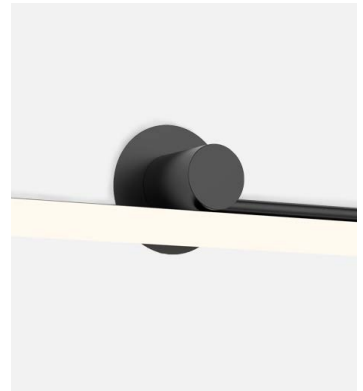

Power supply Dimmable

Code	Description
968-230	Power supply 60W - 24V

120 - 277 VAC 0-10V
Product type: Power supply

Product notes: Take into account the total power in watts and the power of the driver. The wattage of the selected lamps cannot exceed the max wattage of the canopy's driver. Therefore, you must choose your canopy/driver by the power required.