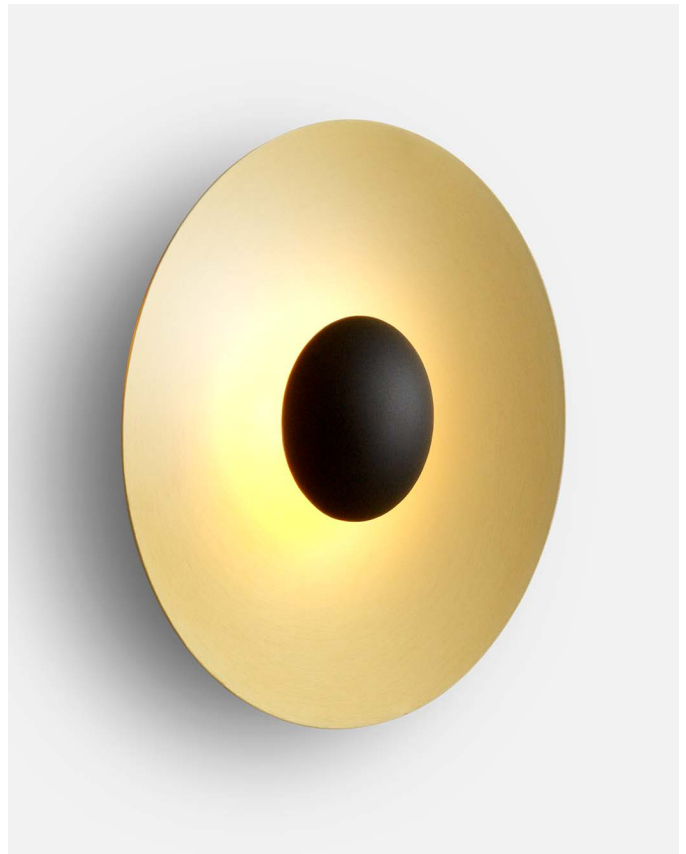

Canopy color: Black
Wire installation: Hardwired