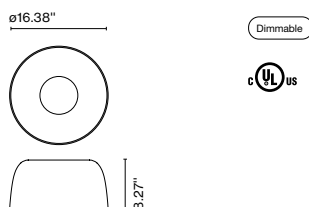

Djembé C42.21

Code	Finish	Dimming
A681-140	White (RAL 1013) ➤	ELV
A681-141	Grey (RAL 7022) ➤	ELV
A681-142	Red (RAL 3011)	ELV
A681-143	Sky Blue (PANTONE 7542C)	ELV
A681-316	White (RAL 1013)	0-10v
A681-317	Grey (RAL 7022)	0-10v
A681-318	Red (RAL 3011)	0-10v
A681-319	Sky Blue (PANTONE 7542C)	0-10v

Materials
Shade: Bi-injected rotary moulded polyethylene (stone texture on the outer part and smooth satin white on the inner part of the fixture)
Diffuser: Aluminum

Dimmable: Yes
Integrated dimmer: No
Dimming protocols:
Phase cut (ELV)
0-10V

Product type: Ceiling
Light Source: LED SMD 700mA 16.28W 2700K CRI90 1873lm
Luminaire: Only 120 VAC ELV 19W 955lm
120 - 277 VAC 0-10V 19W 955lm
Weight: Net 6.6 lb – Gross 9.4 lb
Package: 17.3 x 17.3 x 9.8 " – 9.4 lb Vol – 1.765 ft³
Product notes: 3000K available upon request
LED included

Wire installation: Hardwired