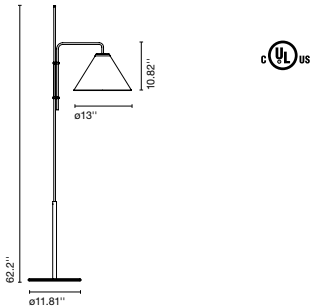

Funiculí Fabric

Code	Finish
A641-413	● Black - White
A641-414	● Black - Sand

Materials

Base: Iron wapped with black rubber
Stem: Iron
Shade: White or sand polyester shade, made of a PVC-PET laminated film

Product type: Floor

Light source: E26 LED Standard 8W

Weight: Net 11.5 lb – Gross 16.5 lb

Package: 20.4 x 16.5 x 5.1" - 13.8lb Vol - 1.051 ft³
13.38 x 13.38 x 9" - 1.31lb Vol - 0.706 ft³
47.2 x 1.6 x 1.6" - 1.3lb Vol - 0.07ft³

Lamping not included