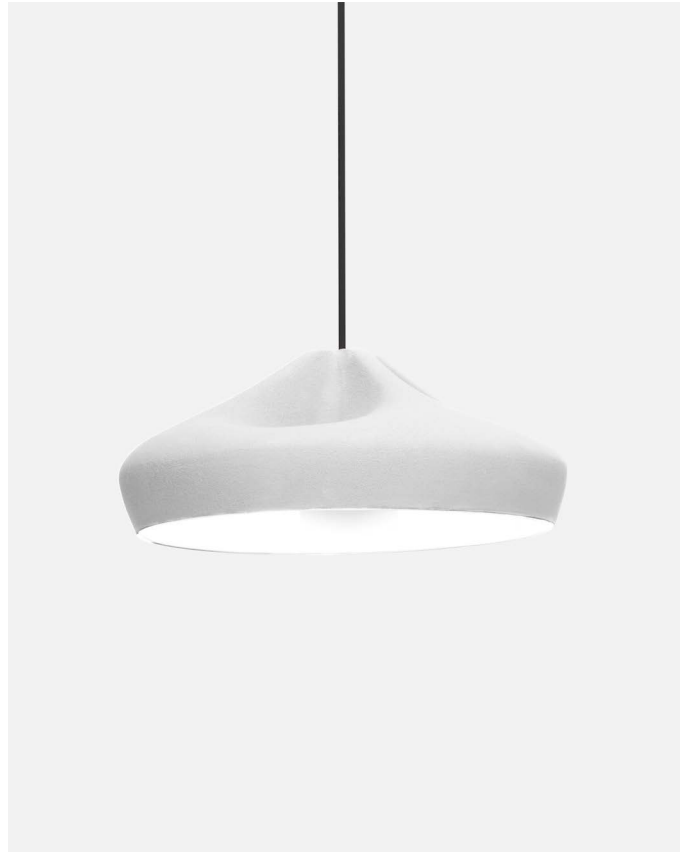

Dimmable

Cable length: 6.6 ft
Wire installation: Hardwired
Cord color: Black fabric electrical cord
Canopy color: Same color as chosen shade