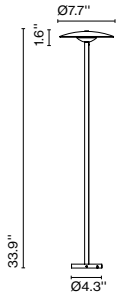

LED-Ginger B 20/86

Code	Finish
A662-587-31	● Rust Brown-White
A662-587-39	● Black-White (RAL 9005-9010)

Materials	Dimmable: Yes
Diffuser: Aluminum	Integrated dimmer: No
Structure: Aluminum	Dimming protocols: It depends on the purchased power supply.

Product type: Bollard
Light source: LED SMD 24Vdc 5W 2700K CRI90 495 lm
Luminaire: (Power supply not included) 161 lm
Weight: Net 2.2 lb – Gross 3.5 lb
Package: 9.8 x 9 x 4.7" – 1.5 lb Vol – 0.24 ft³
5.9 x 5.1 x 38.8" – 2 lb Vol – 0.7 ft³
Product notes: 24V remote power supply to be ordered separately, see pg 94.
LED included

Dimmable

Suitable for wet locations

Cable length: 6.9 ft