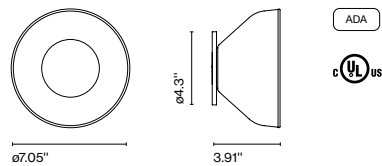

Materials Dimmable: No
 Shade: Blown Glass
 Structure: Polycarbonate
 Dissipater: Aluminum

Product type: Wall
 Light Source: LED SMD 500mA 6W 2700K CRI90 607.2lm
 Luminaire: 90 - 264 VAC 8.7W 448lm
 Weight: Net 1.1 lb - Gross 2.2 lb
 Package: 10.2 x 10.2 x 7.8" - 2.2 lb - Vol - 0.56 ft³
 Product notes: Suitable for damp locations
 Not suitable for ceiling mount
 Structure in black, except for the opal version, with structure in white.
 LED included