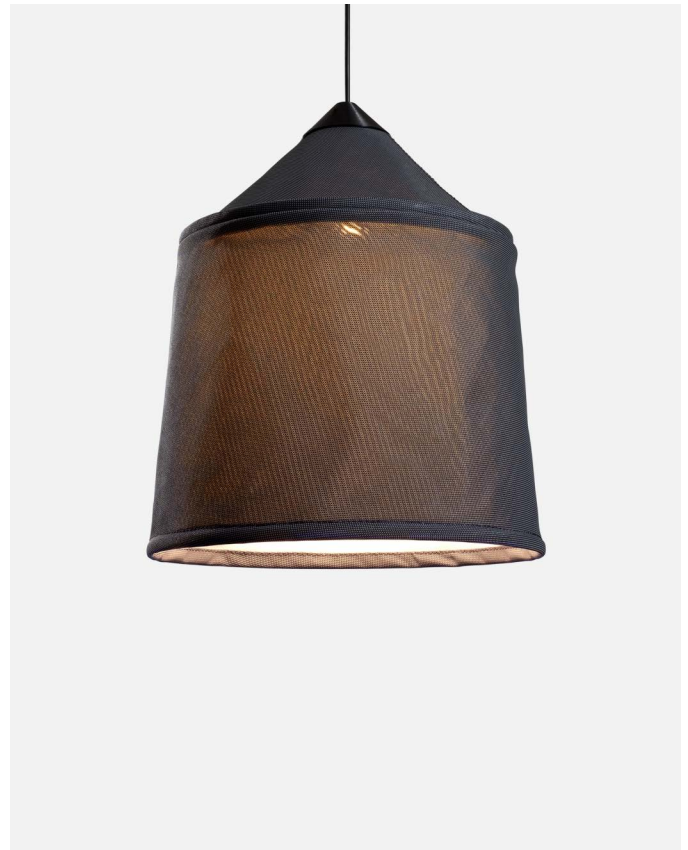

Cable length: 6.6ft
Wire installation: Hardwired
Cord color: Black
Canopy color: Black