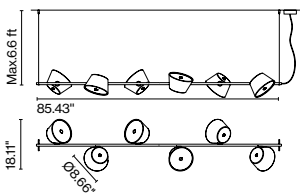

Tam Tam 6 NEW FINISH

Code	Finish
Structure A633-181 39	● Black semi-matt (RAL 9011) ➤
Shades	
A633-130 39	● Black semi-matt (RAL 9011) ➤
A633-130 35	● Off-white semi-matt (RAL 1013) ➤
A633-130 37	● Sand semi-matt (RAL 7032) ➤
A633-130 38	● Silver Grey semi-matt (RAL 7001) ➤
A633-130 42	● Olive Yellow semi-matt (RAL 1020) ➤
A633-130 46	● Orange semi-matt (RAL 2000) ➤
A633-130 47	● Brown Grey semi-matt (RAL 7013) ➤

Materials
Shade: Aluminum
Diffuser: Opalescent methacrylate

Product type: Pendant
Light source: 6x E26 LED TYPE A 11W
Weight: Net 6.6 lb – Gross 14.10 lb
Package: 65.7 x 7 x 7" – 9.7 lb Vol – 1.9 ft³
(6x) 9.4 x 9.4 x 6.7" – 2.2 lb Vol – 0.317 ft³
Product notes: Combine structure with 6 satellite shades.
Lamping not included

Cable length: 9.8 ft
Wire installation: Hardwired
Cord color: Black
Canopy color: Black