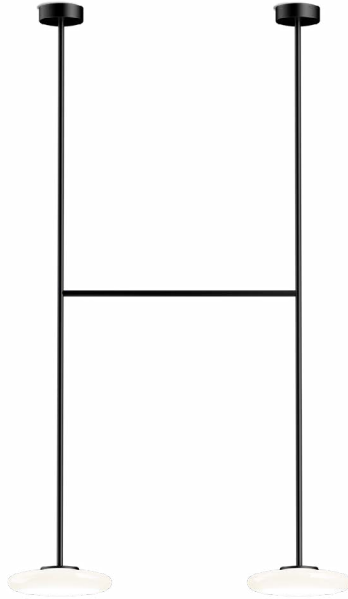

Plan your projects in our Professional Area

Photometric Data

Press Releases

Banners

2D Models

3D Models

HR Images

Videos

Ø3.9"