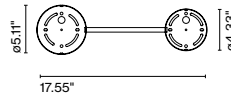

Accessory C2 LED-Ginger 32/42

Code A662-215
Finish ● Black (RAL 9005)

Materials
Structure: Painted iron

Product type: Accessory
Weight: Net 3.9 lb – Gross 4.4 lb
Package: When ordered, this item is shipped coupled with the Ginger 42C.
Product notes: Must be specified together with Ginger 32C + 42C . See pg 81, 82.