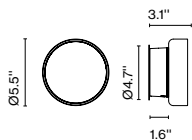

Roc IP65

Code	Finish	Dimming
A701-051-39-27K	● Black	ELV
A701-052-39-27K	● Black	0-10V
A701-053-39-27K	● Black	on/off

Materials
Structure: Aluminum
Shade: Pressed glass

Dimmable: Yes
Integrated dimmer: No
Dimming protocols:
Phase cut (ELV)
0-10V (120-277V)

Product type: Wall
Light Source: LED SMD 500mA 6W 2700K CRI90 607.2lm
Luminaire: 120 VAC ELV 8.7W 250lm
120-277 VAC 0-10V 8.7W 250lm
100-240 VAC AC LED on/off 8.7W 250lm
Weight: Net 3.1 lb – Gross 3.7 lb
Package: 8.3 x 13.4 x 3.1 " – 4.2 lb Vol – 0.18 ft³
LED included

Dimmable

ADA

Suitable for wet locations

Wire installation: Hardwired