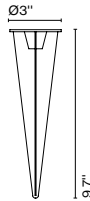

Post accessory

Code	Finish
A662-555	● Stainless steel

Materials
Structure: Stainless steel 316 L

Product type: Accessory for LED-Ginger Bollards.
Weight: Net 0.7 lb – Gross 0.9 lb
Package: 5.5 x 5.5 x 11" - 0.9 lb – Vol - 0.2 ft³