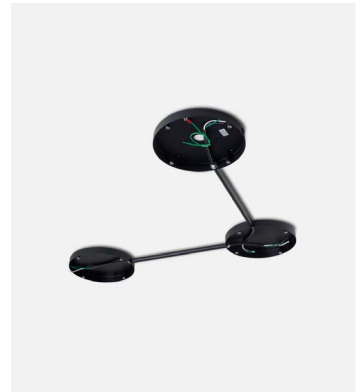

Accessory C3 Djembé 42

Code A681-425 Finish ● Black (RAL 9005) ➤

Materials
Structure: Painted iron

Product type: Accessory
Weight: Net 3.5 lb – Gross 4.4 lb
Package: 24.4 x 7.8 x 3.5" - 4.4 lb – Vol - 0.35 ft³
Product notes: Accessory to combine 3 Djembé 42 models for a single junction box.
Only for ELV versions.