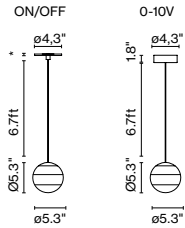

Dipping Light 13

Code	Finish	Dimming
A691-360	White	on/off
A691-361	Blue	on/off
A691-362	Green	on/off
A691-363	Amber	on/off
A691-364	Pink	on/off
A691-396	White	0-10V
A691-397	Blue	0-10V
A691-398	Green	0-10V
A691-399	Amber	0-10V
A691-410	Pink	0-10V

Materials
Diffuser: Brilliant white blown glass globe with layered paint
Cover: Polycarbonate
Canopy: Metal

Dimmable: Yes
Integrated dimmer: No
Dimming protocols: 0-10V

Product type: Pendant
Light Source: LED SMD 350mA 4.05W 2700K CRI90 463lm
Luminaire: 90 - 264 VAC 6W 203lm
110 - 127 VAC 0-10V 6W 203lm
Weight: Net 1.7 lb – Gross 2.86 lb
Package: 8.6 x 8.6 x 9" – 2.86 lb Vol – 0.35 ft³
LED included