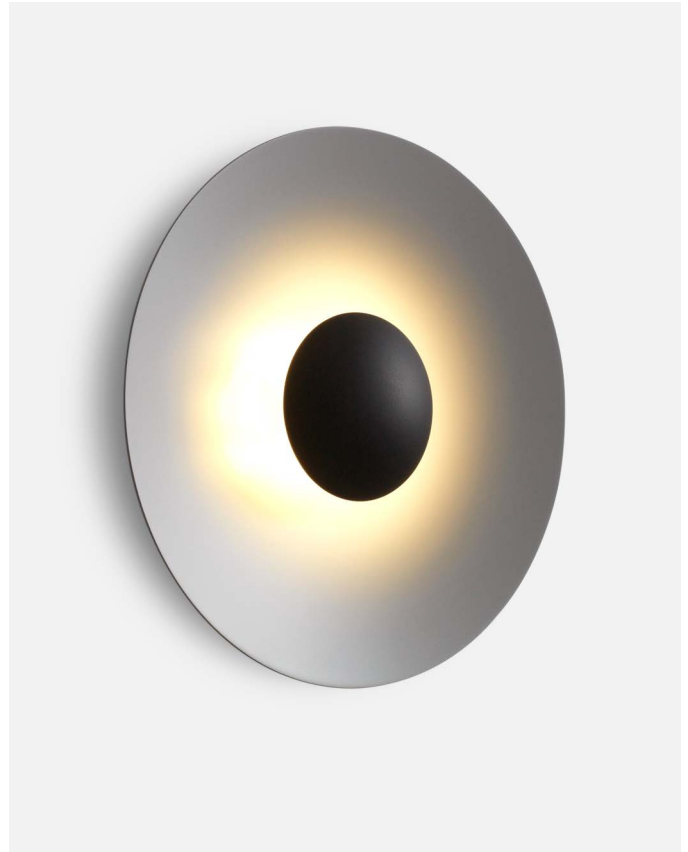

LED-Ginger 42C

Code	Finish	Dimming
A662-207	● Oak-White	ELV
A662-208	● Wenge-White ➤	ELV
A662-209	● Oak-Oak ➤	ELV
A662-210	● Wenge-Wenge	ELV
A662-446	● Brushed brass	ELV
A662-447	● Black-White	ELV
A662-579-36-27K	● Mauve (RAL 010 70 10)	ELV
A662-579-37-27K	● Sand (RAL 050 85 10)	ELV
A662-579-38-27K	● Stone Grey (RAL 000 65 00)	ELV
A662-328	● Oak-White	0-10V
A662-329	● Wenge-White	0-10V
A662-330	● Oak-Oak	0-10V
A662-331	● Wenge-Wenge	0-10V
A662-448	● Brushed brass	0-10V
A662-449	● Black-White	0-10V
A662-580-36-27K	● Mauve (RAL 010 70 10)	0-10V
A662-580-37-27K	● Sand (RAL 050 85 10)	0-10V
A662-580-38-27K	● Stone Grey (RAL 000 65 00)	0-10V

Materials
Diffuser: Pressed wood or brushed aluminum
Dissipater: Aluminum
Canopy: Metal

Dimmable: Yes
Integrated dimmer: No
Dimming protocols:
Phase cut (ELV)
0-10V

Product type: Wall / Ceiling
Light Source: LED SMD 700mA 16.28W 2700K CRI90 1873lm
Luminaire: 90 - 135 VAC ELV 21W 698lm
120 - 277 VAC 0-10V 21W 698lm
Weight: Net 4.2 lb - Gross 7.71 lb
Package: 22.4 x 20.8 x 6.7 " - 7.71 lb Vol - 1.80 ft³
LED included

Canopy color: Black
Wire installation: Hardwired