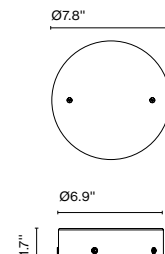

Wire installation: Hardwired
Canopy color: Black - Entry points: 5