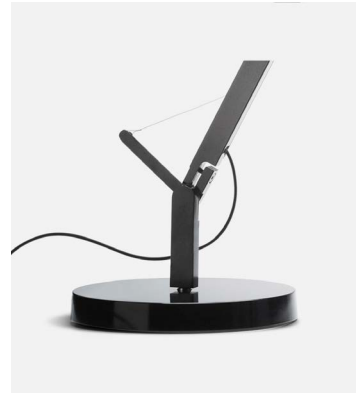

Base

Code A642-003
Finish ● Black (RAL 9005)

Materials
Base: Metal with a polycarbonate cover

Product type: Accessory
Weight: Net 8.6 lb – Gross 4.4 lb
Package: 9.4 x 9.4 x 4.7" - 4.4 lb – Vol - 0.24 ft³