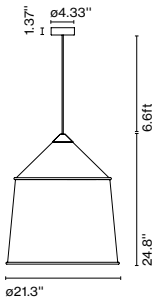

Jaima 54 IP65

Code   Finish
A683-063   ● Beige ➤
A683-064   ● Grey

Materials   Dimmable: Yes
Shade: Textilene, inner part in white   Integrated dimmer: No
Dimming protocols: Phase cut (ELV)

Product type: Pendant
Light Source: LED COB 120 VAC 15W 2700K CRI90 1022lm
Luminaire: 120VAC ELV 15W 513lm
Weight: Net 4.85 lb – Gross 11 lb
Package: 21.5 x 21.5 x 18.1" – 11 lb Vol – 4.95 ft³
LED included

Dimmable

Suitable for wet locations