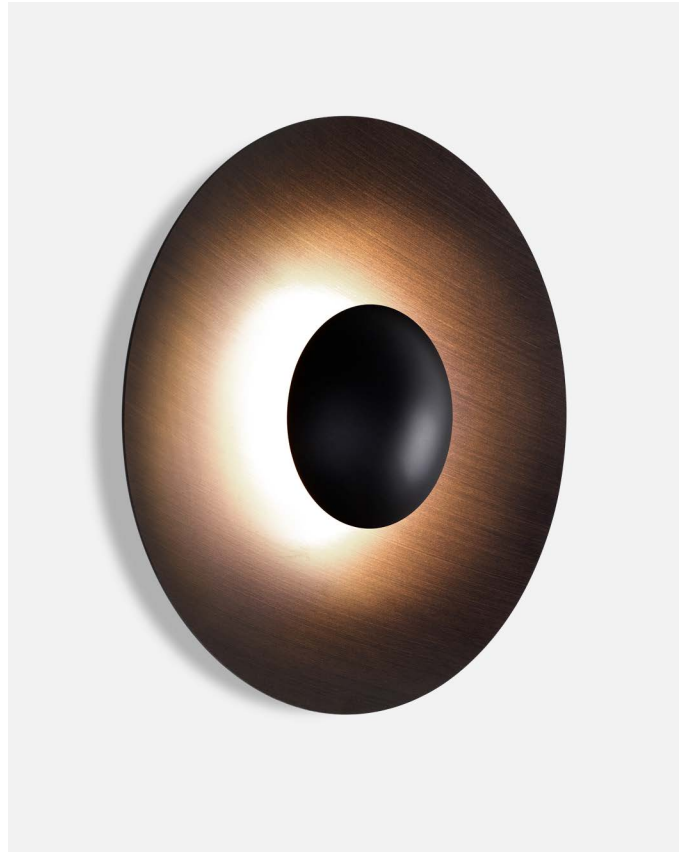

LED-Ginger 32C

Code	Finish	Dimming
A662-203	● Oak-White	ELV
A662-204	● Wenge-White ➤	ELV
A662-205	● Oak-Oak ➤	ELV
A662-206	● Wenge-Wenge	ELV
A662-294	● Brushed brass	ELV
A662-295	▲ Black-White	ELV
A662-577-36-27K	● Mauve (RAL 010 70 10)	ELV
A662-577-37-27K	● Sand (RAL 050 85 10)	ELV
A662-577-38-27K	● Stone Grey (RAL 000 65 00)	ELV
A662-324	● Oak-White	0-10V
A662-325	● Wenge-White	0-10V
A662-326	● Oak-Oak	0-10V
A662-327	● Wenge-Wenge	0-10V
A662-296	● Brushed brass	0-10V
A662-297	▲ Black-White	0-10V
A662-578-36-27K	● Mauve (RAL 010 70 10)	0-10V
A662-578-37-27K	● Sand (RAL 050 85 10)	0-10V
A662-578-38-27K	● Stone Grey (RAL 000 65 00)	0-10V

Materials: Pressed wood or brushed aluminum
Diffuser: Pressed wood or brushed aluminum
Dissipater: Aluminum
Canopy: Metal

Dimmable: Yes
Integrated dimmer: No
Dimming protocols: Phase cut (ELV)
0-10V

Product type: Wall / Ceiling
Light Source: LED SMD 700mA 8,2W 2700K CRI90 913lm
Luminaire: 100 - 120 VAC ELV 14W 350lm
120 - 277 VAC 0-10V 14W 350lm
Weight: Net 2.2 lb – Gross 4.41 lb
Package: 16.9 x 18.9 x 6.7" - 4.41 lb Vol - 1.4 ft³
LED included

Canopy color: Black
Wire installation: Hardwired