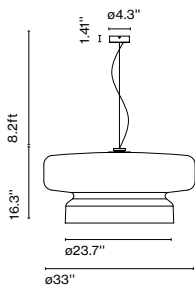

Bohemia 84

Code	Finish
A698-010	● Green
A698-011	● Violet
A698-012	● Amber

Materials
Shade: Rotomoulded Polycarbonate
Diffuser: Opal methacrylate

Dimmable: Yes
Integrated dimmer: No
Dimming protocols: Dual dimming driver
Phase cut (ELV) or 0-10V

Product type: Pendant
Light Source: LED SMD 700mA 22.4W 2700K CRI90 2933lm
Luminaire: 120 VAC ELV 26W 1619lm
120 - 277 VAC 0-10V 26W 1619lm
Weight: Net 28 lb – Gross 44 lb
Package: 37 x 37 x 20" – 44 lb Vol – 17.6 ft³
LED included

Dimmable