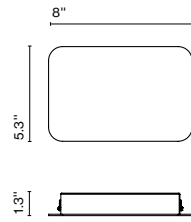

Canopy Ambrosia 60W / 0-10V

Code
A666-213-15
A666-213-16

Finish
● Matt Gold
● Black

Materials
Structure: Metal

Product type: Ceiling

Luminaire: 120 - 277 VAC 0-10V
Product notes:
One canopy can feed one or two fixtures.
(For more info check the spec sheet.)

Dimmable: Yes
Integrated dimmer: No
Dimming protocols: 0-10V

Dimmable