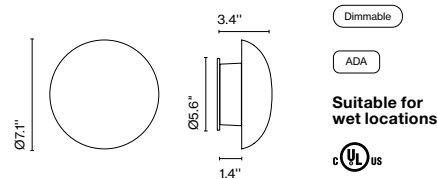

Babila 18

Code	Finish	Dimming
A706-005	● Polished stainless steel	ELV
A706-006-35	● White (RAL 9010)	ELV
A706-006-47	● Brown (RAL 8019)	ELV
A706-017	● Polished stainless steel	0-10V
A706-010-35	● White (RAL 9010)	0-10V
A706-010-47	● Brown (RAL 8019)	0-10V
A706-019	● Polished stainless steel	on/off
A706-020-35	● White (RAL 9010)	on/off
A706-020-47	● Brown (RAL 8019)	on/off

Materials
Diffuser: Polished stainless steel
AISI 316 or lacquered aluminum

Dimmable: Yes
Integrated dimmer: No
Dimming protocols:
Phase cut (ELV)
0-10V (120-277V)

Product type: Wall / Ceiling
Light Source: LED SMD 500mA 6W 2700K CRI90 607.2lm
Luminaire: 120 VAC ELV 8.7W 225lm
120-277 VAC 0-10V 8.7W 225lm
120 VAC AC LED on/off 8W 225lm
Weight: Net 1.8 lb – Gross 2.6 lb
Package: 11.4 x 12 x 4.9" - 2.6 lb – Vol - 0.35 ft³
LED included

Wire installation: Hardwired