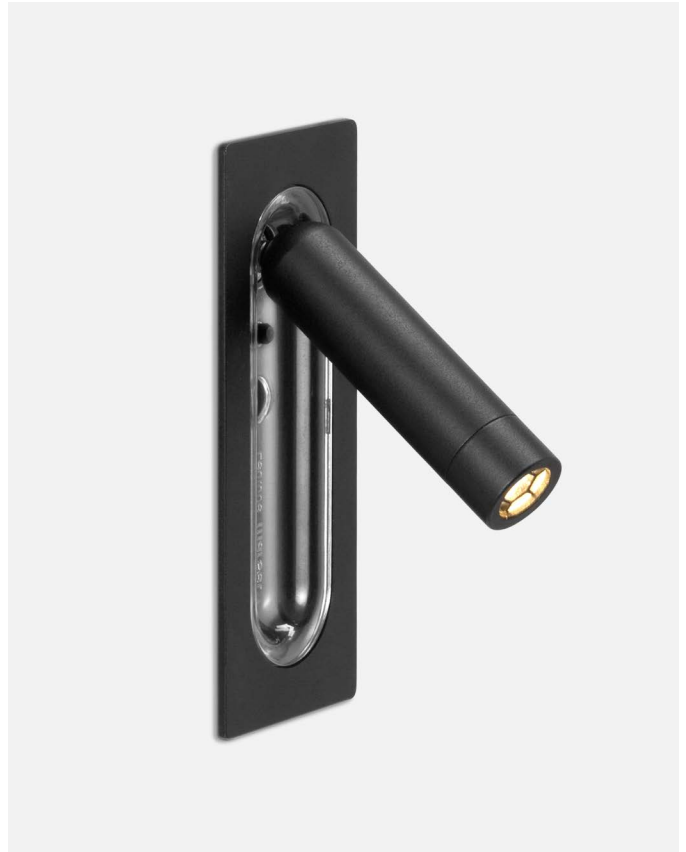

Ledtube mini

Code	Finish
A622-215-17-27K	● Aluminum
A622-215-18-27K	● Bronze
A622-215-35-27K	● Matte white (RAL 9010)
A622-215-39-27K	● Matte black (RAL 9005)

Materials
Structure: Injected aluminum
Frontal: Transparent polycarbonate

Dimmable: No

Product type: Wall
Light Source: LED SMD 700mA 2.1W 2700K CRI90 199.4lm
Luminaire: 100 - 277 VAC 3.6W 45lm
Weight: Net 0.81 lb – Gross 1.14 lb
Package: 8.26 x 4.72 x 3.54" – 1.14 lb Vol – 0.07 ft³
Product notes: Incorporated press button to switch on or off when opening or closing the wall lamp. Lens at 25° with a honeycomb grill to reduce glare.
LED included

Wire installation: Hardwired