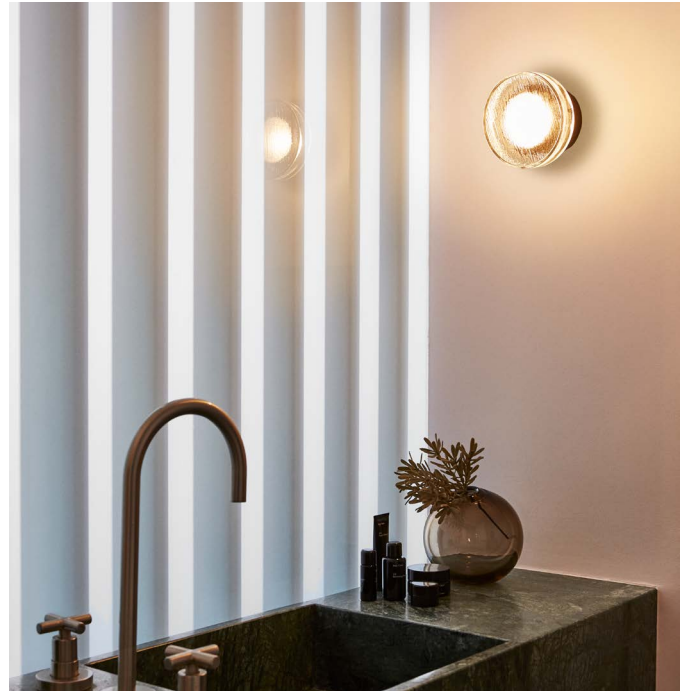

The Roc is a compact indoor and outdoor wall lamp with a pressed glass diffuser. Its undulating shade blurs and softens the light, creating a unique ambiance.

Roc tempts the senses. It looks like a bright block of ice, and its irregular, almost organic texture beckons to be touched.