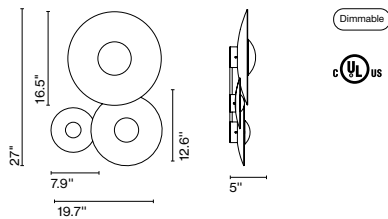

Accessory C3 20/32/42

Code	Finish
Structure	
A662-539	● Black
Shades 20	
A662-519	○ Oak-White
A662-520	○ Wenge-White
A662-521	○ Oak-Oak
A662-522	○ Wenge-Wenge
A662-523	○ Brushed brass-Brushed brass
A662-524	○ Black-White
A662-582-36-27K	○ Mauve (RAL 010 70 10)
A662-582-37-27K	○ Sand (RAL 050 85 10)
A662-582-38-27K	○ Stone Grey (RAL 000 65 00)

Shades 32	
A662-525	○ Oak-White
A662-526	○ Wenge-White
A662-527	○ Oak-Oak
A662-528	○ Wenge-Wenge
A662-529	○ Brushed brass-Brushed brass
A662-530	○ Black-White
A662-583-36-27K	○ Mauve (RAL 010 70 10)
A662-583-37-27K	○ Sand (RAL 050 85 10)
A662-583-38-27K	○ Stone Grey (RAL 000 65 00)

Shades 42	
A662-532	○ Oak-White
A662-533	○ Wenge-White
A662-534	○ Oak-Oak
A662-535	○ Wenge-Wenge
A662-536	○ Brushed brass-Brushed brass
A662-537	○ Black-White
A662-584-36-27K	○ Mauve (RAL 010 70 10)
A662-584-37-27K	○ Sand (RAL 050 85 10)
A662-584-38-27K	○ Stone Grey (RAL 000 65 00)

Materials: Canopy: Metal
Dimmable: Yes
Integrated dimmer: No
Dimming protocols: Dual dimming driver
Phase cut (ELV) or 0-10V

Product type: Wall / Ceiling
Luminaire: Only 120 VAC ELV 30W (max.)
120 - 277 VAC 0-10V 30W (max.)
Weight: Net 17.2 lb – Gross 22 lb
Package: 9.1 x 8.3 x 3.9" - 2.2 lb Vol - 0.35 ft³
22.4 x 20.8 x 6.7" - 7.7 lb Vol - 1.8 ft³
22.4 x 20.8 x 6.7" - 6.6 lb Vol - 1.8 ft³
20.9 x 20.9 x 4.7" - 5.5 lb Vol - 1.1 ft³
LED included

Canopy color: Black
Wire installation: Hardwired