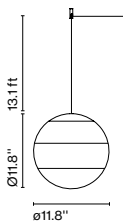

Dipping Light 30 - 24V

Code	Finish
A691-290	White
A691-291	Blue
A691-292	Green
A691-293	Amber
A691-294	Pink

Materials
Diffuser: Brilliant white blown glass globe with layered paint
Cover: Polycarbonate

Dimmable: Yes
Integrated dimmer: No
Dimming protocols: Dependent on purchased power supply. See Cluster Accessory, page 35.

Product type: Pendant
Light source: LED SMD 24Vdc 11.5W 2700K CRI90 1024lm
Luminaire: (Power supply not included) 379lm
Weight: Net 4.4 lb – Gross 7.3 lb
Package: 16 x 15.7 x 16" – 7.3 lb Vol – 2.47 ft³
Product notes: Use with cluster accessory, see pg 33, 34.
1 pc. hook accessory included.
LED included

Dimmable

Cable length: 13.1 ft
Wire installation: Hardwired
Cord color: Black