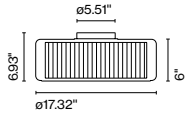

Mercer C

Code	Finish
A89-067	● Pleated white cotton ➤
A89-085	● Pearl white

Materials
Shade: Textile
Structure: Blown glass

Product type: Ceiling
Light source: 2x E26 LED TYPE A 11W
Weight: Net 9.92 lb – Gross 13.22 lb
Package: 22.8 x 22.8 x 14.2" – 13 lb Vol – 3.5 ft³
Lamping not included

Wire installation: Hardwired

Spare parts

Code	Product	Finish	Spare part
A89-501	Mercer M	-	Glass
A89-500	Mercer	-	Glass
A89-505	Mercer 30	-	Glass
A89-503	Mercer 44	-	Glass
A89-504	Mercer A	-	Glass
A89-506	Mercer C	-	Glass