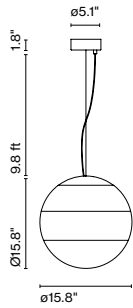

Dipping Light 40 NEW

Code	Finish	Dimming	Price
A691-550-35-27K	● White	ELV	
A691-550-48-27K	● Blue	ELV	
A691-550-45-27K	● Green	ELV	
A691-550-30-27K	● Amber	ELV	
A691-550-44-27K	● Pink	ELV	
A691-551-35-27K	● White	ELV + 0-10V	
A691-551-48-27K	● Blue	ELV + 0-10V	
A691-551-45-27K	● Green	ELV + 0-10V	
A691-551-30-27K	● Amber	ELV + 0-10V	
A691-551-44-27K	● Pink	ELV + 0-10V	

Materials

Diffuser: Brilliant white blown glass globe with layered paint
Cover: Polycarbonate
Canopy: Metal

Dimmable: Yes

Integrated dimmer: No
Dimming protocols:
ELV
ELV + 0-10V

Product type: Pendant

Light source: LED COB 700mA 23.7W 2700K CRI90 3280lm

Luminaire: 120 VAC 27.5W

Weight: Net 9.3 lb – Gross 14.3 lb

Package: 21.7 x 21.7 x 22.4 " – 14.33 lb Vol – 6 ft³

LED included