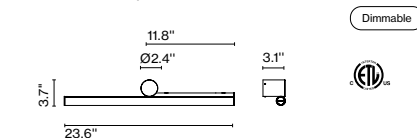

Ambrosia A 60 right

Code	Finish	CCT
A704-116-15-22K	● Matt Gold	22K
A704-116-15-27K	● Matt Gold	27K
A704-116-15-30K	● Matt Gold	30K
A704-116-16-22K	● Black	22K
A704-116-16-27K	● Black	27K
A704-116-16-30K	● Black	30K

Materials
Structure: Aluminum
Diffuser: Methacrylate
Canopy: Aluminum / Steel

Dimmable: Yes
Integrated dimmer: No
Dimming protocols: It depends on the purchased power supply.

Product type: Wall
Light source Ambrosia 22K: LED SMD 24Vdc 9.6W 2200K CRI90 1058lm
Luminaire Ambrosia 22K: (Power supply not included)

Light source Ambrosia 27K: LED SMD 24Vdc 9.6W 2700K CRI90 1014lm
Luminaire Ambrosia 27K: (Power supply not included)

Light source Ambrosia 30K: LED SMD 24Vdc 9.6W 3000K CRI90 1028lm
Luminaire Ambrosia 30K: (Power supply not included)

Weight: Net 1.3 lb – Gross 2.8 lb
Package: 24 x 5.3 x 5.7 " - 1.5 lb – Vol - 0,4 ft³
3.1 x 3.1 x 26.7 " - 1.3 lb – Vol - 0.14 ft³

Product notes: 24V remote power supply to be ordered separately.
Suitable for damp locations. LED included

Wire installation: Hardwired / Recessed