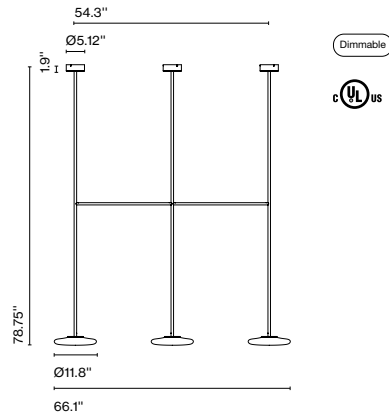

Ihana x3 200

Code	Finish	Dimming	CCT
A709-101-39-27K	Opal	ELV	27K
A709-102-39-22/30K	Opal	ELV	DTW 22K-30K

Materials
Structure: Steel
Shade: Opal blown glass

Dimmable: Yes
Integrated dimmer: No
Dimming protocols: Phase cut (ELV)
Dim to warm from 2200K to 3000K (ELV)

Product type: Pendant / Ceiling
Light source: LED SMD 700mA 23.5W 2700K CRI90 1826lm
Luminaire: 100 - 120 VAC ELV 42W 1491lm
Light source DTW: LED SMD 700mA 23.5W 2200-3000K CRI90
Luminaire DTW: 100 - 120 VAC ELV 42W
Weight: Net 18 lb – Gross 33.3 lb
Package: (3x) 8.3 x 16.5 x 16.5" – 6.61 lb Vol – 1.41 ft³
7 x 7 x 88.5" – 14.7 lb Vol – 2.47 ft³
7 x 7 x 88.5" – 11.9 lb Vol – 2.47 ft³

Product notes: 0-10V upon request
LED included