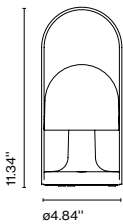

FollowMe

Code	Finish
A657-080	White
A657-082	Green (RAL 120 40 20)
A657-083	Pink (RAL 050 80 20)
A657-084	Terracotta (RAL 040 50 30)
A657-085	Blue (RAL 190 80 10)

Materials
Diffuser: Opal polycarbonate
Body: Polycarbonate
Handle: Plywood with natural oak varnish

Integrated dimmer: Yes
Dimmer Type: 3-step dimmer

Product type: Table / Portable
Light source: LED SMD 1A 3.5W 2700K CRI90 216lm
Luminaire: in 5 Vdc 1.5A 135lm
Weight: Net 1.5 lb – Gross 4 lb
Package: 13.8 x 9.5 x 14" – 2.2lb Vol – 1 ft³ (1u)
20.08 x 13.39 x 14.17" – 17.6 lb Vol – 2.3 ft³ (6u)

Product notes: Sold in multiples of 6.
Charging cable included (USB to USB-C). Power adapter not included.
LED included