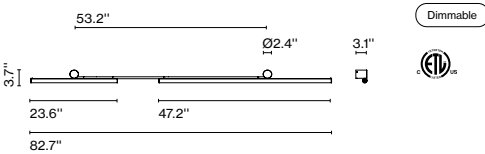

Ambrosia A 210

Code	Finish	CCT
A704-121-15-22K	● Matt Gold	22K
A704-121-15-27K	● Matt Gold	27K
A704-121-15-30K	● Matt Gold	30K
A704-121-16-22K	● Black	22K
A704-121-16-27K	● Black	27K
A704-121-16-30K	● Black	30K

Materials
Structure: Aluminum
Diffuser: Methacrylate
Canopy: Aluminum / Steel

Dimmable: Yes
Integrated dimmer: No
Dimming protocols: It depends on the purchased power supply.

Product type: Wall
Light source Ambrosia 22K: LED SMD 24Vdc 28.8W 2200K CRI90 3174lm
Luminaire Ambrosia 22K: (Power supply not included) 2802lm

Light source Ambrosia 27K: LED SMD 24Vdc 28.8W 2700K CRI90 3042lm
Luminaire Ambrosia 27K: (Power supply not included) 2812lm

Light source Ambrosia 30K: LED SMD 24Vdc 28.8W 3000K CRI90 3384lm
Luminaire Ambrosia 30K: (Power supply not included) 2865lm

Weight: Net 6.2 lb – Gross 7.9 lb
Package: 59.8 x 5.3 x 6.5 " - 4.4 lb – Vol - 1 ft³
3.1 x 3.1 x 26.7 " - 1.3 lb – Vol - 0.14 ft³
3.1 x 3.1 x 50.4 " - 2.2 lb – Vol - 0.35 ft³

Product notes: 24V remote power supply to be ordered separately.
Suitable for damp locations. LED included

Wire installation: Hardwired / Recessed

Disk accessory

Code	Finish
A704-128-15	● Matt Gold
A704-128-16	● Black

Materials
Structure: Metal

Product type: Accessory
Accessory used to hide the driver behind the canopy.
Two units are required for Ambrosia A 210, one for each canopy.