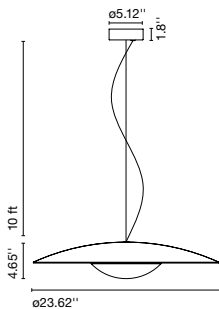

LED-Ginger 60

Code	Finish
A662-746-2035-27K	● Oak-White ➤
A662-746-2135-27K	● Wenge-White ➤
A662-749-1515-27K	● Brushed brass-Brushed brass
A662-749-1535-27K	● Brushed brass-White
A662-749-3935-27K	● Black-White

Materials
Diffuser: Pressed wood or brushed aluminum
Dissipater: Aluminum

Dimmable: Yes
Integrated dimmer: No
Dimming protocols: Dual dimming driver
Phase cut (ELV) or 0-10V

Product type: Pendant
Light Source: LED SMD 700mA 22.4W 2700K CRI90 2933lm
Luminaire: Only 120 VAC ELV 28W 1165lm
120 - 277 VAC 0-10V 28W 1165lm
Weight: Net 7.7 lb – Gross 13.7 lb
Package: 26.37 x 26.37 x 9.4" - 13.7 lb Vol - 3.46 ft³
LED included