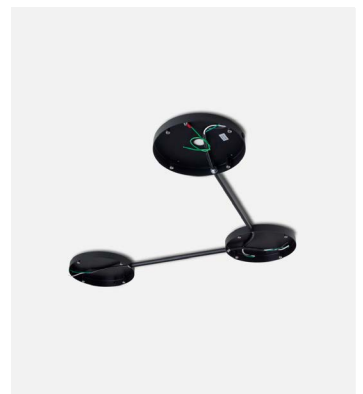

Accessory C3 Djembé 65

Code A681-427 Finish ● Black (RAL 9005) ➤

Materials
Structure: Painted iron

Product type: Accessory
Weight: Net 3.9 lb – Gross 4.85 lb
Package: 33.4 x 7.8 x 3.5" - 4.85 lb – Vol - 0.53 ft³
Product notes: Accessory to combine 3 Djembé 65 models for a single junction box.
Only for ELV versions.