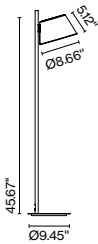

Tam Tam P NEW FINISH

Code	Finish
Stem	
A633-182 39	● Black semi-matt (RAL 9011)
Shade	
A633-130 39	● Black semi-matt (RAL 9011) ➤
A633-130 35	● Off-white semi-matt (RAL 1013) ➤
A633-130 37	● Sand semi-matt (RAL 7032) ➤
A633-130 38	● Silver Grey semi-matt (RAL 7001) ➤
A633-130 42	● Olive Yellow semi-matt (RAL 1020) ➤
A633-130 46	● Orange semi-matt (RAL 2000) ➤
A633-130 47	● Brown Grey semi-matt (RAL 7013) ➤

Materials
Shade: Aluminum
Diffuser: Opalescent methacrylate
Structure: Metal

Product type: Floor
Light source: E26 LED TYPE A 11W
Weight: Net 6.6 lb – Gross 9.9 lb
Package: 50 x 3.1 x 3.1" – 3.3 lb Vol – 0.28 ft³
13 x 13 x 1.18" – 6.6 lb Vol – 0.1 ft³
9.4 x 9.4 x 6.7" – 2.2 lb Vol – 0.317 ft³
Lamping not included