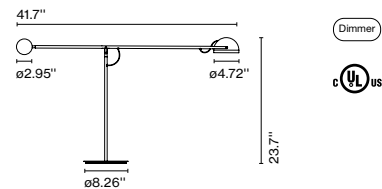

Copérnica M

Code	Finish
A686-046	● Graphite-Golden-Black
A686-047	● Graphite-Satin Nickel-Black
A686-048	● Graphite-Red-Black

Materials	Dimmable: Yes
Structure: Steel	Integrated dimmer: Yes
Base: Steel	Dimming protocols: 3 positions dimmer
Counterweight: Steel	
Diffuser: Aluminum	

1. Product type: Table
   Light Source: LED SMD 24Vdc 4.7W 2700K CRI90 491lm
   Luminaire: 85 - 264 VAC 7W 416lm
   Weight: Net 7.7 lb – Gross 13.4 lb
   Package: 44.4 x 9.8 x 6.7 " – 6.83 lb Vol – 1.68 ft³
   14.2 x 14.2 x 1.18 " – 6.6 lb Vol – 0.14 ft³
   LED included

1. Cable length: 6.6 ft
   Wire installation: Plug-in
   Cord color: Black
   Switch location: Underside of shade.