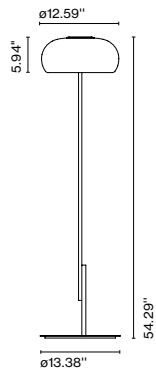

Vetra P

Code	Finish
A689-019	● White
A689-020	● Black

Materials
Base: Iron
Stem: Iron
Shade: Blown glass
Dissipater: Aluminum

Dimmable: Yes
Integrated dimmer: No
3 positions sensor dimmer.

Product type: Floor
Light Source: LED SMD 700mA 8.2W 2700K CRI90 913lm
Luminaire: 90 - 264 VAC 11W 348lm
Weight: Net 17.4 lb – Gross 22 lb
Package: 17 x 17 x 11" – 6.61 lb Vol – 1.8 ft³
55 x 10 x 10" – 8.8 lb Vol – 3.17 ft³
14 x 14 x 2" – 6.6 lb Vol – 0.78 ft³

LED included

Dimmer

Cable length: 6.6 ft
Wire installation: Plug-in
Cord color: Black
Switch location: In-line