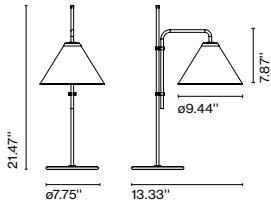

Funiculí S Fabric

Code   Finish
A641-417   ● Black - White
A641-418   ● Black - Sand

Materials
Base: Iron wapped with black rubber
Stem: Iron
Shade: White or sand polyester shade, made of a PVC-PET laminated film

Product type: Table
Light source: E12 LED 5W
Weight: Net 3.7 lb – Gross 5.9 lb
Package: 25.6 x 12.2 x 3.9" - 5.31 lb Vol - 0.706 ft³
          10.2 x 10.2 x 7" - 0.6 lb Vol - 0.42 ft³
Lamping not included

Cable length: 5.4 ft
Wire installation: Plug-in
Cord color: Black
Switch location: In-line