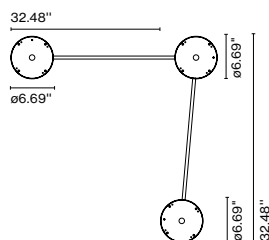

Accessory C3 Djembé 65

Code A681-427 Finish ● Black (RAL 9005) ➤

Materials
Structure: Painted iron

Product type: Accessory
Weight: Net 3.9 lb – Gross 4.85 lb
Package: 33.4 x 7.8 x 3.5" - 4.85 lb – Vol - 0.53 ft³
Product notes: Accessory to combine 3 Djembé 65 models for a single junction box.
Only for ELV versions.