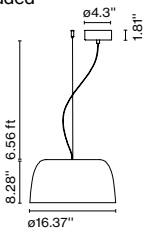

Djembé 42.21

Code	Finish	Dimming
A681-291	White (RAL 1013)	ELV
A681-292	Grey (RAL 7022)	ELV
A681-293	Red (RAL 3011)	ELV
A681-294	Sky Blue (PANTONE 7542C)	ELV
A681-380	White (RAL 1013)	0-10v
A681-381	Grey (RAL 7022)	0-10v
A681-382	Red (RAL 3011)	0-10v
A681-383	Sky Blue (PANTONE 7542C)	0-10v

Materials: Shade: Bi-injected rotary moulded polyethylene (stone texture on the outer part and smooth satin white on the inner part of the fixture)
Diffuser: Aluminum

Dimmable: Yes
Integrated dimmer: No
Dimming protocols: Phase cut (ELV)
0-10v

Product type: Pendant
Light Source: LED SMD 700mA 16.28W 2700K CRI90 1873lm
Luminaire: 90 - 135 VAC ELV 19W 955lm
120 - 277 VAC 0-10V 19W 955lm
Weight: Net 6.6 lb - Gross 9.7 lb
Package: 17.3 x 17.3 x 12" - 9.7 lb Vol - 2.11 ft³
Product notes: 3000K available upon request
LED included

Dimmable