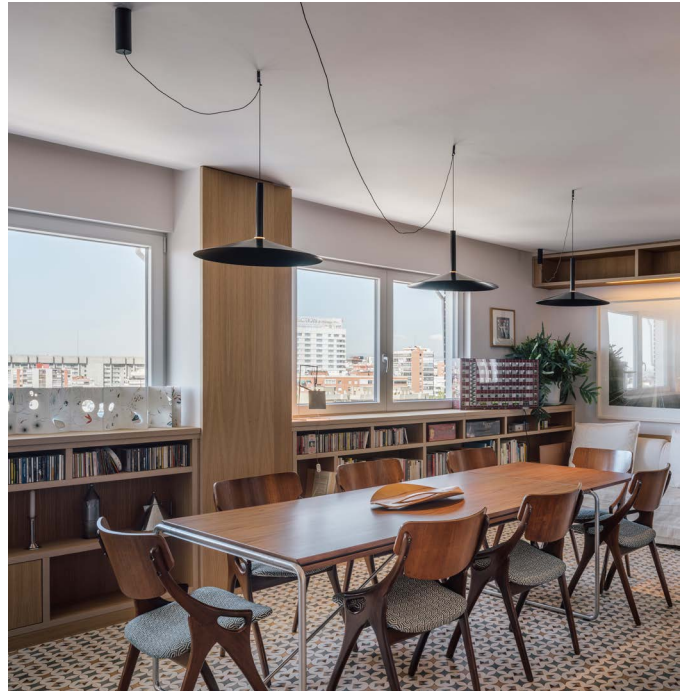

The Milana is a sleek, versatile form with an almost imperceptible point of light. The base lamp offers an impeccable downward-directed light, but when a shade

is added, the light escapes upward, illuminating the lamp itself. An additional counterweight version gives the user complete control over the light.