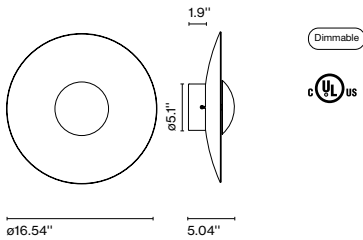

LED-Ginger 42C

Code	Finish	Dimming
A662-207	● Oak-White	ELV
A662-208	● Wenge-White ➤	ELV
A662-209	● Oak-Oak ➤	ELV
A662-210	● Wenge-Wenge	ELV
A662-446	● Brushed brass	ELV
A662-447	● Black-White	ELV
A662-579-36-27K	● Mauve (RAL 010 70 10)	ELV
A662-579-37-27K	● Sand (RAL 050 85 10)	ELV
A662-579-38-27K	● Stone Grey (RAL 000 65 00)	ELV
A662-328	● Oak-White	0-10V
A662-329	● Wenge-White	0-10V
A662-330	● Oak-Oak	0-10V
A662-331	● Wenge-Wenge	0-10V
A662-448	● Brushed brass	0-10V
A662-449	● Black-White	0-10V
A662-580-36-27K	● Mauve (RAL 010 70 10)	0-10V
A662-580-37-27K	● Sand (RAL 050 85 10)	0-10V
A662-580-38-27K	● Stone Grey (RAL 000 65 00)	0-10V

Materials
Diffuser: Pressed wood or brushed aluminum
Dissipater: Aluminum
Canopy: Metal

Dimmable: Yes
Integrated dimmer: No
Dimming protocols:
Phase cut (ELV)
0-10V

Product type: Wall / Ceiling
Light Source: LED SMD 700mA 16.28W 2700K CRI90 1873lm
Luminaire: 90 - 135 VAC ELV 21W 698lm
120 - 277 VAC 0-10V 21W 698lm
Weight: Net 4.2 lb - Gross 7.71 lb
Package: 22.4 x 20.8 x 6.7 " - 7.71 lb Vol - 1.80 ft³
LED included

Canopy color: Black
Wire installation: Hardwired