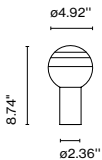

Dipping Light

Code	Finish
A691-013	White - Brushed Brass ➤
A691-300	White - Graphite ➤
A691-014	Blue - Brushed Brass ➤
A691-301	Blue - Graphite ➤
A691-015	Green - Brushed Brass ➤
A691-302	Green - Graphite ➤
A691-016	Amber - Brushed Brass ➤
A691-303	Amber - Graphite ➤
A691-017	Pink - Brushed Brass ➤
A691-304	Pink - Graphite ➤

Materials Dimmable: No
Body: Metal
Diffuser: Brilliant white blown glass globe with layered paint

Product type: Table
Light Source: LED SMD 700mA 2.2W 2700K CRI80 243lm
Luminaire: 120 - 240 VAC 4W 123lm
Weight: Net 2.6 lb – Gross 4 lb
Package: 13.7 x 13.7 x 7" – 4 lb Vol – 0.38 ft³