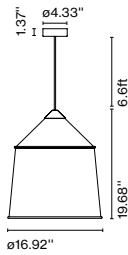

Jaima 43 IP65

Code   Finish
A683-059   ● Beige ➤
A683-060   ● Grey

Materials   Dimmable: Yes
Shade: Textilene, inner part in white   Integrated dimmer: No
Dimming protocols: Phase cut (ELV)

Product type: Pendant
Light Source: LED COB 120 VAC 15W 2700K CRI90 1022lm
Luminaire: 120 VAC ELV 15W 528lm
Weight: Net 4 lb – Gross 8.1 lb
Package: 17.3 x 17.7 x 15.4" – 11 lb Vol – 2.8 ft³
LED included

Dimmable

Suitable for wet locations