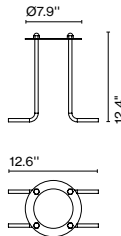

Dimmable 

Suitable for wet locations

Wire installation: Hardwired

Ground fixation plate

Code A662-733 Finish Stainless steel

Materials Structure: Stainless steel 316 L

Product type: Accessory for LED-Ginger 60/298
 Weight: Net 3.5 lb – Gross 5.3 lb
 Package: 13.8 x 9.4 x 9.4" - 5.3 lb – Vol - 0.7 ft³