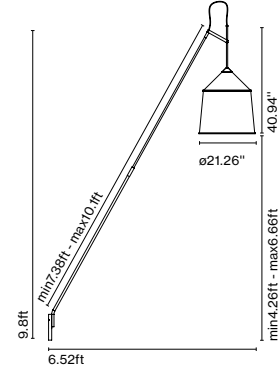

Jaima P307 + Shade 54

Code Finish
Structure E26
A683-072 ● Black (RAL 9005)
Structure LED IP65
A683-073 ● Black (RAL 9005)

Shade 54
A683-037 ● Beige
A683-038 ● Grey

Materials Dimmable: Based on specified lamping
Shade: Textilene, inner part in white Integrated dimmer: No
Structure: Stainless steel
Extensible stem: Carbon fiber

Product type: Floor
Light Source: E26 LED Globe (ø120) 22W
Light Source: LED COB 120 VAC 15W 2700K CRI90 1022lm
Luminaire: 120VAC ELV 15W 513lm
Weight: Net 10.36 lb – Gross 27.5 lb
Package: 109 x 19 x 9" – 19.82 lb Vol – 10.59 ft³
21.7 x 21.7 x 17.7" – 7.7 lb Vol – 14.8 ft³
LED included