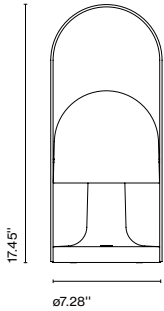

FollowMe Plus

Code A657-081
Finish White

Materials
Diffuser: Opal polycarbonate
Body: Polycarbonate
Diffuser: Opal polycarbonate
Handle: Plywood with natural oak veneer

Dimmer
Integrated dimmer: Yes
Dimmer Type: 3-step dimmer

Product type: Table / Portable
Light source: LED SMD 1A 3.5W 2700K CRI90 395lm
Luminaire: in 5 Vdc 1.5A 290lm
Weight: Net 2.5 lb – Gross 7.8 lb
Package: Ø9 x 20" – 4.8 lb Vol – 0.706 ft³ (1u)
9.44 x 20.8 x 20.4" – 13.2 lb Vol – 0,07 ft³ (2u)
Product notes: Sold in multiples of 2.
Charging cable included (USB to USB-C). Power adapter not included.
LED included

Dimmer

Switch location: Body
Charging time 10 h

Battery life time:
5 hours in peak power
10 hours in half power
20 hours in a quarter power