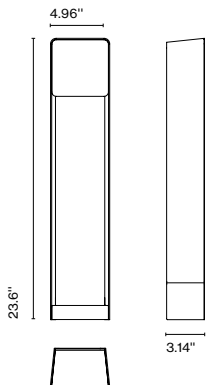

Lab B 60

Code	Finish
A646-180	● Graphite grey - White (RAL 7024-9003)
A646-181	● Graphite grey - Brown (RAL 7024-8019)
A646-182	● Graphite grey - Rust brown
A646-183	● Graphite grey - Dark iroko

Materials: Aluminum
Lids: Metal, wood
Dimmable: No

Product type: Bollard
Light Source: LED SMD 700mA 4W 2700K CRI80 320lm
Luminaire: 100-277 VAC 6.2W
Weight: Net 5.51 lb – Gross 7.71 lb
Package: 7.08 x 5.11 x 27.6" – 7.71 lb Vol – 0.70 ft³

Suitable for wet locations

Wire installation: Hardwired