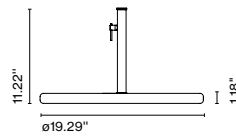

70 base + stem

Code A683-044 Finish
● Concrete and black (RAL 9005) 

Materials
Base: Concrete
Stem: Stainless steel

Product type: Accessory
Weight: Net 81.1 lb – Gross 113.9 lb
Package: 29.5 x 29.5 x 7.48" - 77.2 lb – Vol -3.7 ft³
12.2 x 7.08 x 6.69" - 4.85 lb – Vol -0.31 ft³
Product notes: Base only compatible with Jaima P307