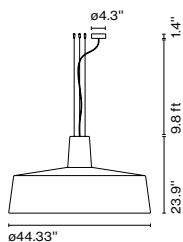

Soho 112 LED

Code	Finish
A631-371	● White ☞
A631-372	● Stone grey ☞
A631-373	● Black ☞

Materials
Shade: Rotary moulded polyethylene
Diffuser: Methacrylate opal

Dimmable: Yes
Integrated dimmer: No
Dimming protocols: 0-10V

Product type: Pendant
Light Source: LED SMD 700mA 79.2W 2700K CRI90 1848lm
Luminaire: 120 - 277 VAC 0-10V 95W 1051lm
Weight: Net 60.84 lb – Gross 68.3 lb
Package: 45.2 x 45.2 x 28.3" – 68.3 lb Vol – 33.62 ft³
Product notes: 3000K available upon request
LED included

Dimmable

Suitable for damp locations