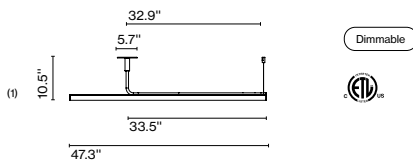

Light source Ambrosia 30K: LED SMD 24Vdc 19.2W 3000K CRI90 2256lm

Luminaire Ambrosia 30K: (Power supply not included) 1927lm

Weight: Net 5.3 lb – Gross 6.6 lb

Package: 11.4 x 3.9 x 53.1" - 4.4 lb – Vol - 1.4 ft³

3.1 x 3.1 x 50.4" - 2.2 lb – Vol - 0.4 ft³

Product notes: 24V remote power supply to be ordered separately.

Canopy not included. Supplied with 10.8 ft wire.

Suitable for damp locations. LED included

(1) The height can be increased by means of the 15.7 or 23.6" poles (max. 3 units.) They can be combined.