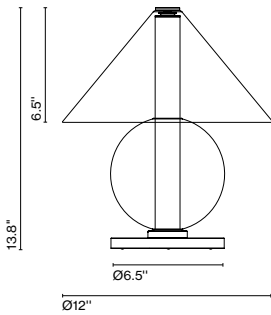

Fragile NEW

Code A724-103-50-22K
Finish NEW
A724-103-46-22K

Finish
NEW Translucent
● Amber

Materials
Diffuser: Blown Glass
Base: Methacrylate

Dimmable: Yes
Integrated dimmer: Yes
Dimming protocols: Progressive from 0 to 100

Product type: Table
Light source: LED SMD 700mA 2.1W 2200K CRI80 226.5lm
Luminaire: 85 - 264 VAC
Weight: Net 4.6 lb - Gross 10.1 lb
Package: 25.6 x 15.4 x 12.2" - 10.1 lb - VOL - 2.8 ft³
LED included

Dimmer

Under approval process.