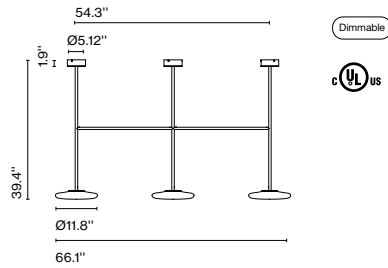

Ihana x3 100

Code	Finish	Dimming	CCT
A709-105-39-27K	Opal	ELV	27K
A709-106-39-22/30K	Opal	ELV	DTW 22K-30K

Materials
Structure: Steel
Shade: Opal blown glass

Dimmable: Yes
Integrated dimmer: No
Dimming protocols: Phase cut (ELV)
Dim to warm from 2200K to 3000K (ELV)

Product type: Pendant / Ceiling
Light source: LED SMD 700mA 23.5W 2700K CRI90 1826lm
Luminaire: 100 - 120 VAC ELV 42W 1491lm
Light source DTW: LED SMD 700mA 23.5W 2200-3000K CRI90
Luminaire DTW: 100 - 120 VAC ELV 42W
Weight: Net 15 lb – Gross 21 lb
Package: (3x) 8.3 x 16.5 x 16.5" – 6.61 lb Vol – 1.41 ft³
9.5 x 5.5 x 45" – 8.15 lb Vol – 1.41 ft³
9.5 x 5.5 x 45" – 6.2 lb Vol – 1.41 ft³

Product notes: 0-10V upon request
LED included

Wire installation: Hardwired
Canopy color: Black