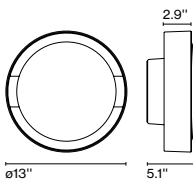

Plaff-on! 33 LED IP54

Code	Finish	CCT
A628-062	● Black	27K
A628-062-3CCT	● Black	27K - 30K - 40K
A628-062-31-27K	● Rust Brown	27K
A628-062-31-3CCT	● Rust Brown	27K - 30K - 40K

Materials

Structure: Aluminum

Shade: Opal blown glass

Dimmable: Yes

Integrated dimmer: No

Dimming protocols: Dual dimming driver

Phase cut (ELV) or 0-10V

Product type: Wall / Ceiling

Light source: LED SMD 700mA 23W 2700K CRI90 2654lm

Luminaire: Only 120 VAC ELV 28W 1941lm

120 - 277 VAC 0-10V 28W 1941lm

For 3CCT

Light source: LED SMD 700mA 23W 2700-4000K CRI90 2654lm

Luminaire: Only 120 VAC ELV 28W 1941lm

120 - 277 VAC 0-10V 28W 1941lm

Weight: Net 8.8 lb – Gross 9.9 lb

Package: 15.7 x 15.7 x 8.3" – 9.9 lb Vol – 1.05 ft³

LED included

Dimmable

Suitable for damp locations