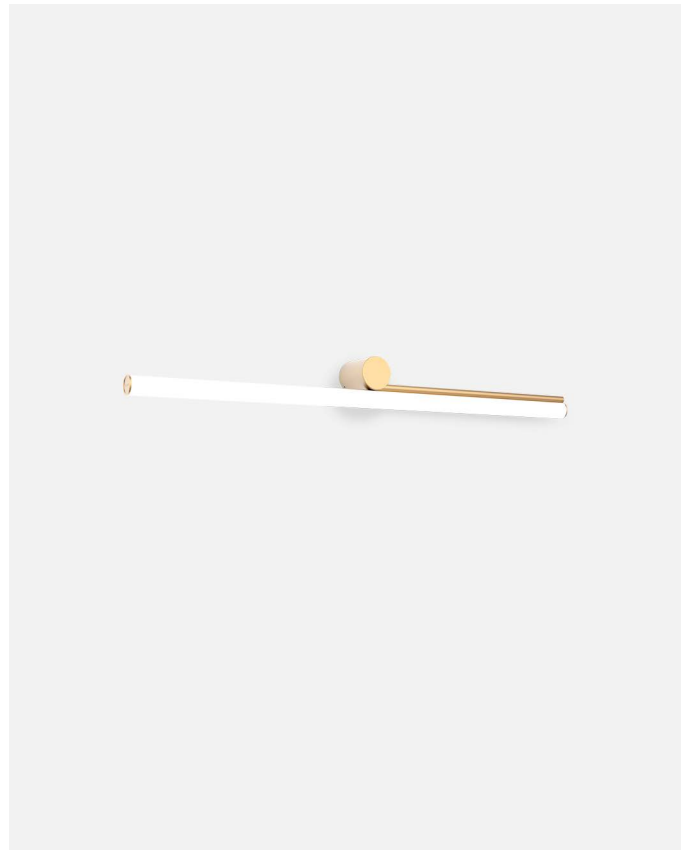

Ambrosia A 90 left

Code	Finish	CCT
A704-117-15-22K	● Matt Gold	22K
A704-117-15-27K	● Matt Gold	27K
A704-117-15-30K	● Matt Gold	30K
A704-117-16-22K	● Black	22K
A704-117-16-27K	● Black	27K
A704-117-16-30K	● Black	30K

Materials
Structure: Aluminum
Diffuser: Methacrylate
Canopy: Aluminum / Steel

Dimmable: Yes
Integrated dimmer: No
Dimming protocols: It depends on the purchased power supply.

Product type: Wall
Light source Ambrosia 22K: LED SMD 24Vdc 14.4W 2200K CRI90 1587lm
Luminaire Ambrosia 22K: (Power supply not included)

Light source Ambrosia 27K: LED SMD 24Vdc 14.4W 2700K CRI90 1521lm
Luminaire Ambrosia 27K: (Power supply not included)

Light source Ambrosia 30K: LED SMD 24Vdc 14.4W 3000K CRI90 1692lm
Luminaire Ambrosia 30K: (Power supply not included)

Weight: Net 2.6 lb – Gross 3.2 lb
Package: 24 x 5.3 x 5.7 " - 1.5 lb – Vol - 0,4 ft³
3.1 x 3.1 x 38.5 " - 1.7 lb – Vol - 0.2 ft³

Product notes: 24V remote power supply to be ordered separately.
Suitable for damp locations. LED included

Wire installation: Hardwired / Recessed

Ambrosia A 90 right

Code	Finish	CCT
A704-118-15-22K	● Matt Gold	22K
A704-118-15-27K	● Matt Gold	27K
A704-118-15-30K	● Matt Gold	30K
A704-118-16-22K	● Black	22K
A704-118-16-27K	● Black	27K
A704-118-16-30K	● Black	30K

Materials
Structure: Aluminum
Diffuser: Methacrylate
Canopy: Aluminum / Steel

Dimmable: Yes
Integrated dimmer: No
Dimming protocols: It depends on the purchased power supply.

Product type: Wall
Light source Ambrosia 22K: LED SMD 24Vdc 14.4W 2200K CRI90 1587lm
Luminaire Ambrosia 22K: (Power supply not included)

Light source Ambrosia 27K: LED SMD 24Vdc 14.4W 2700K CRI90 1521lm
Luminaire Ambrosia 27K: (Power supply not included)