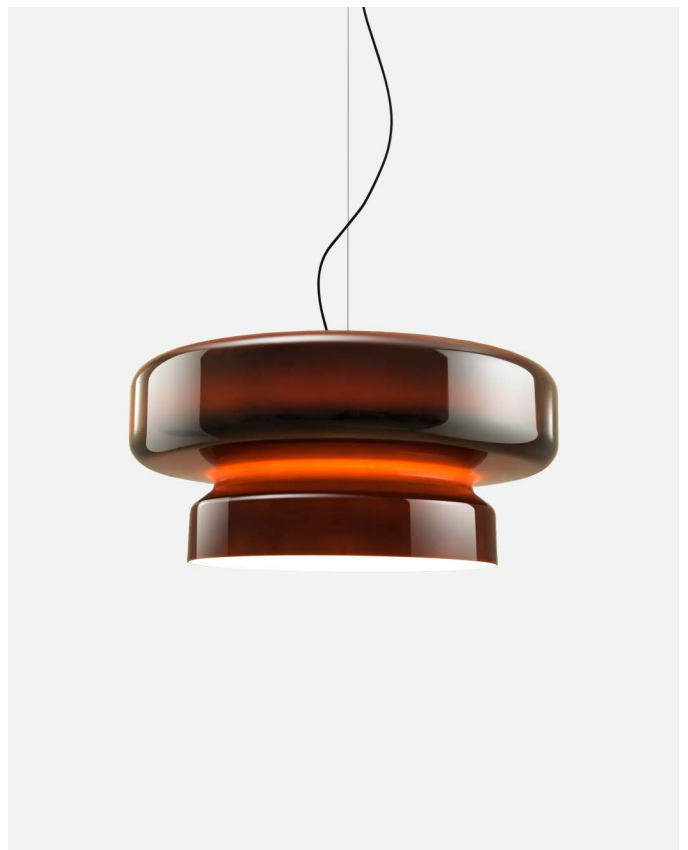

Cable length: 8.2 ft
Wire installation: Hardwired
Cord color: Black
Canopy color: Black