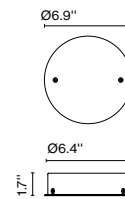

Wire installation: Hardwired
Canopy color: Black - Entry points: 3

Circular Canopy 50W

Code A693-015   Finish ● Black   Dimming 0-10V

Materials
Structure: Painted iron

Dimmable: Yes
Integrated dimmer: No
Dimming Protocols: 0-10V (120-277V)

Product type: Accessory
Luminaire: 120 - 277 VAC 0-10V 58W (max.)
Weight: Net 2.5 lb - Gross 3.08 lb
Package: 9 x 8.2 x 3.5" - 3.08 lb - Vol - 0.14 ft³
Product notes: Canopy for 24V luminaires.