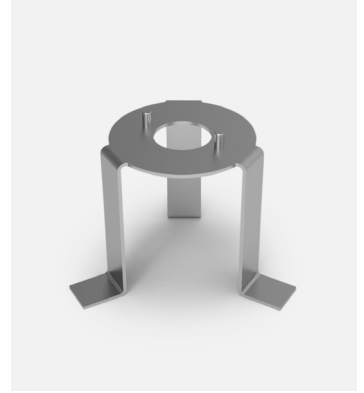

Ground fixation plate

Code A662-556   Finish ● Stainless steel

Materials
Structure: Stainless steel 316 L

Product type: Accessory for LED-Ginger Bollards.
Weight: Net 0.7 lb – Gross 0.9 lb
Package: 5.9 x 5.9 x 5.1" - 0.9 lb – Vol - 0.1 ft³