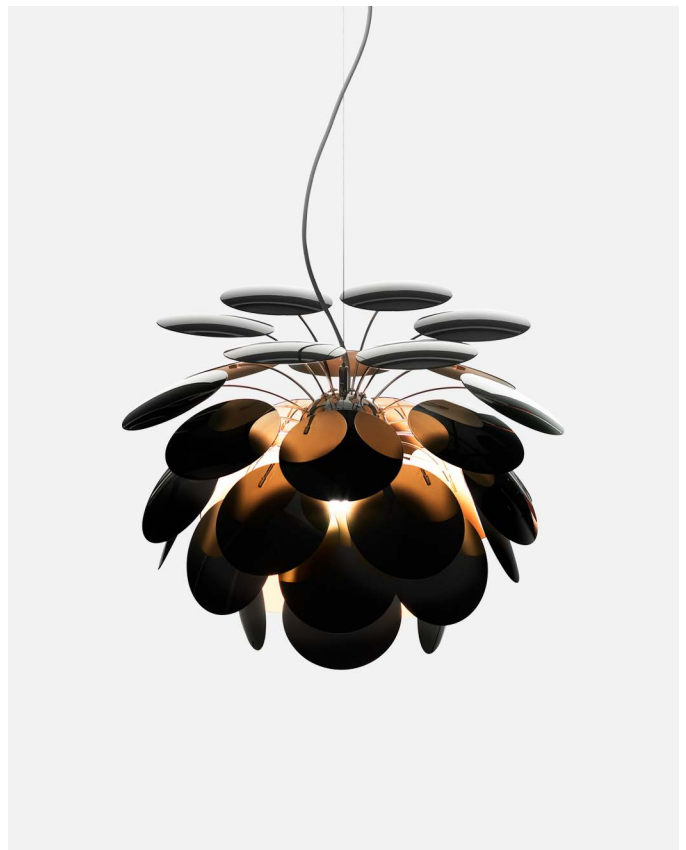

Discocó 88

Code	Finish
A620-006	White (RAL 9003) ➤
A620-133	Matte Grey (RAL 7037)
A620-134	Matte Beige (RAL 1001)
A620-085	Black - Gold (RAL 9004 - Gold)

Materials
Discs: ABS
Sphere: Chromed metal
Canopy: Metal

Product type: Pendant
Light source: 3x E26 LED TYPE A 11W
Weight: Net 14.8 lb – Gross 23.4 lb
Package: 52.7 x 12.2 x 16.5" - 23.4 lb – Vol - 6 ft³
Lamping not included

Cable length: 9.8 ft
Wire installation: Hardwired
Cord color: White
Canopy color: White

Discocó 132

Code	Finish
A620-047	White (RAL 9003) ➤
A620-135	Matte Grey (RAL 7037)
A620-136	Matte Beige (RAL 1001)
A620-086	Black - Gold (RAL 9004 - Gold)

Materials
Discs: ABS
Sphere: Chromed metal
Canopy: Metal

Product type: Pendant
Light source: 6x E26 LED TYPE A 11W
Weight: Net 40.8 lb – Gross 52.9 lb
Package: 47.6 x 16.1 x 16.1" - 30.9 lb – Vol - 7.06 ft³
17.7 x 16.5 x 16.5" - 22 lb – Vol - 2.82 ft³
Lamping not included

Cable length: 11.5 ft
Wire installation: Hardwired
Cord color: White
Canopy color: White