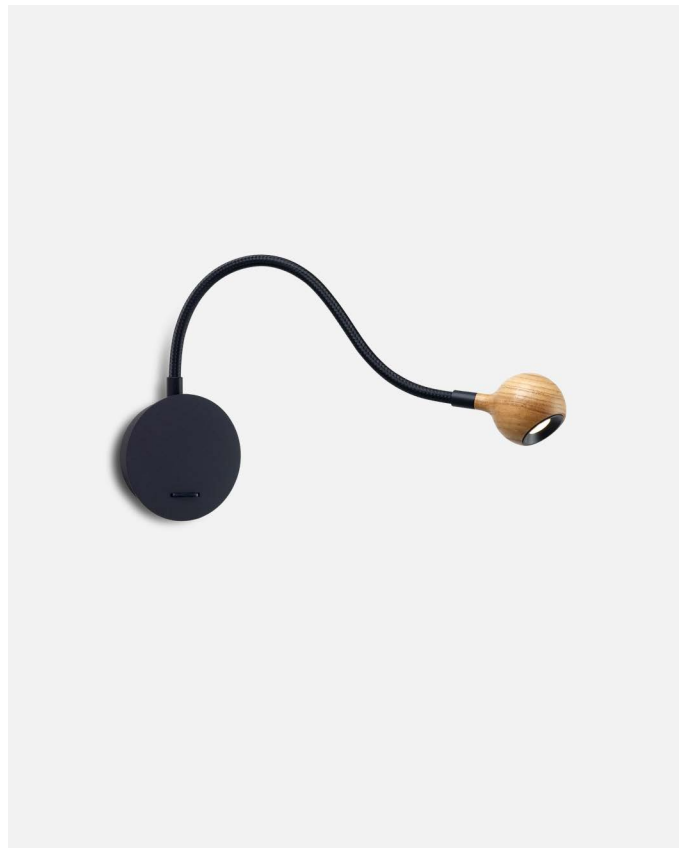

Wire installation: Hardwired
Switch location: Canopy
Canopy color: Black

Plaff-on!, Joan Gaspar

A good design is one that endures. So it is with Plaff-on!, a lamp that has been illuminating walls and ceilings for almost ten years. Its hand-blown white glass diffuser appears to float, detaching from the ceiling and the circumference that