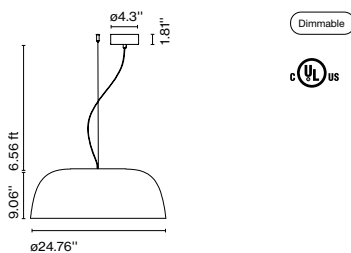

Djembé 65.23

Code	Finish
A681-388	White (RAL 1013)
A681-389	Grey (RAL 7022)
A681-390	Red (RAL 3011)
A681-391	Sky Blue (PANTONE 7542C)

Materials
Shade: Bi-injected rotary moulded polyethylene (stone texture on the outer part and smooth satin white on the inner part of the fixture)
Diffuser: Aluminum

Dimmable: Yes
Integrated dimmer: No
Dimming protocols: Dual dimming driver
Phase cut (ELV) or 0-10V

Product type: Pendant
Light Source: LED SMD 700mA 22.4W 2700K CRI90 2933lm
Luminaire: Only 120 VAC ELV 26W 1843lm
120 - 277 VAC 0-10V 26W 1843lm
Weight: Net 11 lb – Gross 16.3 lb
Package: 25.6 x 25.6 x 11" – 16.3 lb Vol – 4.23 ft³
Product notes: 3000K available upon request
LED included

Cable length: 6.56 ft
Wire installation: Hardwired

Cord color: Black
Canopy color: Black