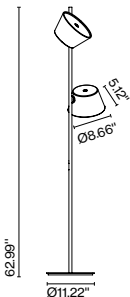

Materials
 Shade: Aluminum
 Diffuser: Opalescent methacrylate
 Structure: Metal

Product type: Floor
 Light source: 2x E26 LED TYPE A 11W
 Weight: Net 15.4 lb – Gross 19.84 lb
 Package: 66.14 x 7 x 7" – 8.3 lb Vol – 0.28 ft³
 13 x 13 x 1.18" – 6.6 lb Vol – 0.1 ft³
 (2x) 9.4 x 9.4 x 6.7" – 2.2 lb Vol – 0.317 ft³
 Product notes: Combine stem with 2 satellite shades.
 Lamping not included