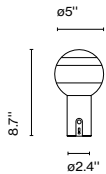

Dipping Light Portable

Code	Finish
A691-530	● White - Brushed Brass
A691-532	● Blue - Brushed Brass
A691-534	● Green - Brushed Brass
A691-536	● Amber - Brushed Brass
A691-538	● Pink - Brushed Brass

Materials
Body: Metal
Diffuser: Brilliant white blown glass globe with layered paint

Dimmable: Yes
Integrated dimmer: Yes
Dimmer Type: 3-step dimmer

Product type: Table
Light source: LED SMD 1A 3.5W 2700K CRI90 216lm
Luminaire: in 5 Vdc 1.5A 123lm
Weight: Net 2.6 lb – Gross 3.3 lb
Package: 7 x 7 x 14 " – 3.3 lb Vol – 0.4 ft³
LED included