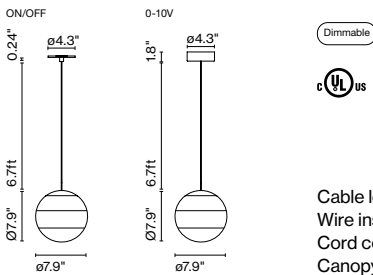

Dipping Light 20

Code	Finish	Dimming
A691-366	White	on/off
A691-367	Blue	on/off
A691-368	Green	on/off
A691-369	Amber	on/off
A691-370	Pink	on/off
A691-412	White	0-10V
A691-413	Blue	0-10V
A691-414	Green	0-10V
A691-415	Amber	0-10V
A691-416	Pink	0-10V

Materials
Diffuser: Brilliant white blown glass globe with layered paint
Cover: Polycarbonate
Canopy: Metal

Dimmable: Yes
Integrated dimmer: No
Dimming protocols: 0-10V

Product type: Pendant
Light Source: LED SMD 350mA 4.05W 2700K CRI90 463lm
Luminaire: 90 - 264 VAC 6W 231lm
110 - 127 VAC 0-10V 6W 231lm
Weight: Net 2.6 lb – Gross 3.7 lb
Package: 13 x 10.2 x 10.2" – 3.7 lb Vol – 0.7 ft³
LED included

Cable length: 6.7 ft
Wire installation: Hardwired
Cord color: Black
Canopy color: Black