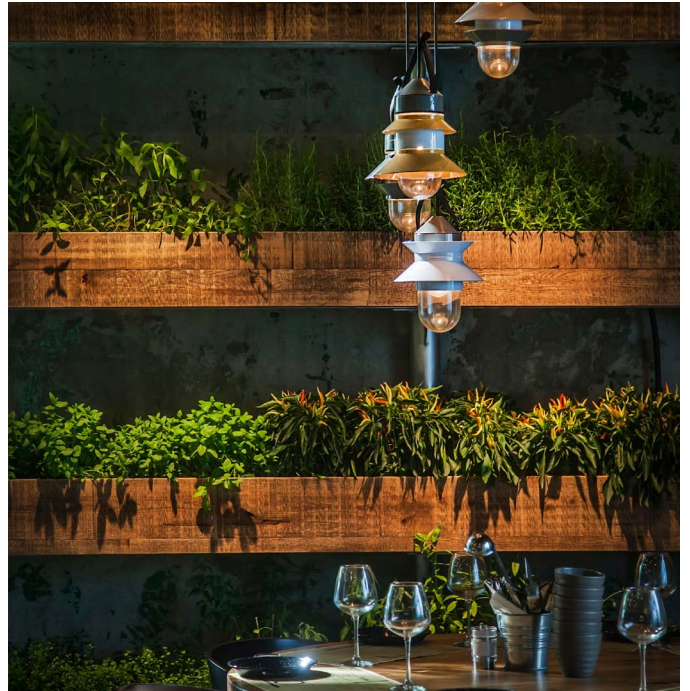

Santorini, Sputnik Estudio

Inspired by the lanterns found on fishing boats, this collection of outdoor customizable lamps allows you to create multiple compositions. Users can choose

how many shades to place on the diffuser, along with their order, position and direction. This interplay of combinations yields a rich array of direct or reflected light.