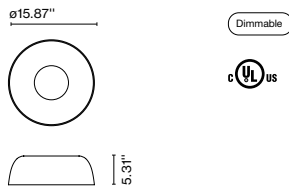

Djembé C42.13

Code	Finish	Dimming
A681-136	White (RAL 1013) ➤	ELV
A681-137	Grey (RAL 7022) ➤	ELV
A681-138	Red (RAL 3011)	ELV
A681-139	Sky Blue (PANTONE 7542C)	ELV
A681-312	White (RAL 1013)	0-10v
A681-313	Grey (RAL 7022)	0-10v
A681-314	Red (RAL 3011)	0-10v
A681-315	Sky Blue (PANTONE 7542C)	0-10v

Materials
Shade: Bi-injected rotary moulded polyethylene (stone texture on the outer part and smooth satin white on the inner part of the fixture)
Diffuser: Aluminum

Dimmable: Yes
Integrated dimmer: No
Dimming protocols:
Phase cut (ELV)
0-10V

Product type: Ceiling
Light Source: LED SMD 700mA 16.28W 2700K CRI90 1873lm
Luminaire: Only 120 VAC ELV 19W 846lm
120 - 277 VAC 0-10V 19W 846lm
Weight: Net 5.3 lb – Gross 7.7 lb
Package: 17.3 x 17.3 x 7.4 " – 7.7 lb Vol – 1.41 ft³
Product notes: 3000K available upon request
LED included

Wire installation: Hardwired