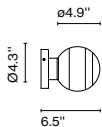

Dipping Light A2-13

Code	Finish
A691-348	White - Brushed Brass
A691-349	White - Graphite
A691-350	Blue - Brushed Brass
A691-351	Blue - Graphite
A691-352	Green - Brushed Brass
A691-353	Green - Graphite
A691-354	Amber - Brushed Brass
A691-355	Amber - Graphite
A691-356	Pink - Brushed Brass
A691-357	Pink - Graphite

Materials
Body: Metal
Diffuser: Brilliant white blown glass globe with layered paint

Dimmable: Yes
Integrated dimmer: No
Dimming protocols: Phase cut (ELV)

Product type: Wall
Light source: LED SMD 500mA 8.6W 2700K CRI90 765lm
Luminaire: 120 VAC ELV 7.5W
Weight: Net 2 lb – Gross 3.3 lb
Package: 7 x 7 x 11" – 3.3 lb Vol – 0.04 ft³
Product notes: 0-10V dimming upon request.
LED included

Dimmable