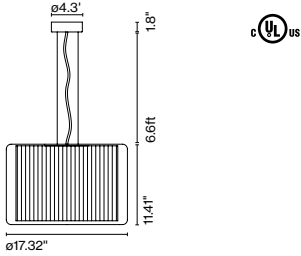

Cable length: 6.6 ft
Wire installation: Hardwired
Cord color: Black
Canopy color: White

Mercer A

Code Finish
A89-065 ● Pleated white cotton
A89-084 ● Pearl white

Materials
Shade: Textile
Structure: Blown glass
Wal bracket: Chromed iron