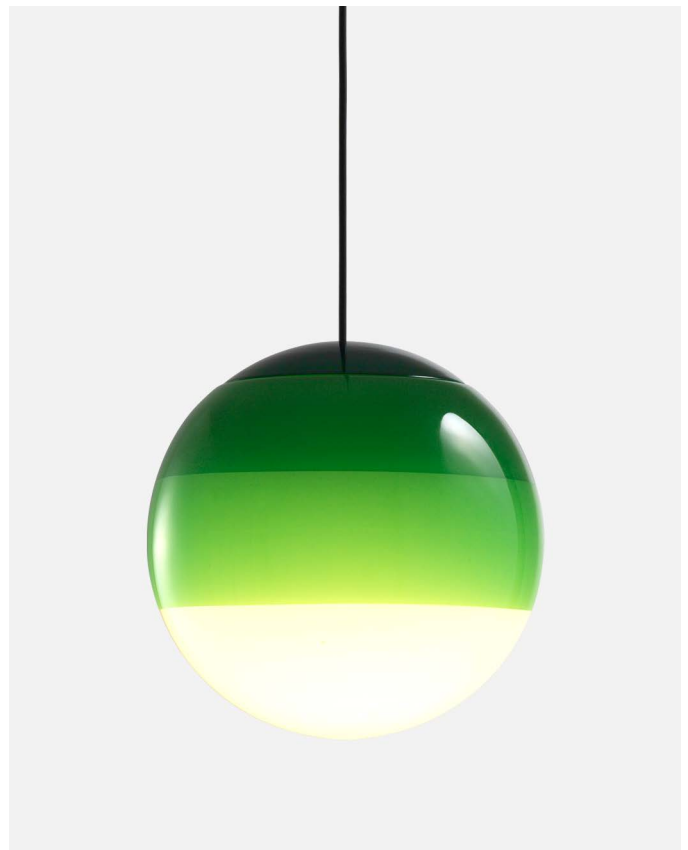

Dipping Light 13 - 24V

Code	Finish
A691-250	White
A691-251	Blue
A691-252	Green
A691-253	Amber
A691-254	Pink

Materials
Diffuser: Brilliant white blown glass globe with layered paint
Cover: Polycarbonate

Dimmable: Yes
Integrated dimmer: No
Dimming protocols: Dependent on purchased power supply. See Cluster accessory, page 35.

Product type: Pendant
Light source: LED SMD 24Vdc 5W 2700K CRI90 495lm
Luminaire: (Power supply not included) 203lm
Weight: Net 1.3 lb – Gross 2.86 lb
Package: 8.6 x 8.6 x 9" – 2.86 lb Vol – 0.35 ft³
Product notes: Use with cluster accessory, see pg 33, 34.
1 pc. hook accessory included.
LED included

Dimmable

Cable length: 13.1 ft
Wire installation: Hardwired
Cord color: Black