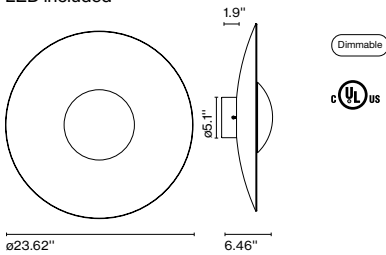

Materials
 Diffuser: Pressed wood or brushed aluminum
 Dissipater: Aluminum
 Canopy: Metal

Dimmable: Yes
 Integrated dimmer: No
 Dimming protocols: Dual dimming driver
 Phase cut (ELV) or 0-10V

Product type: Wall / Ceiling
 Light Source: LED SMD 700mA 22.4W 2700K CRI90 2933lm
 Luminaire: Only 120 VAC ELV 28W 1165lm
 120 - 277 VAC 0-10V 28W 1165lm
 Weight: Net 7.3 lb – Gross 13.8 lb
 Package: 26.3 x 26.3 x 9.44" - 13.8 lb Vol - 3.53 ft³
 LED included