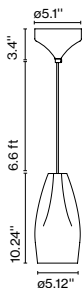

Materials

Shade: Ceramic with the inner part in brilliant white enamel or gold
Canopy: Ceramic

Product type: Pendant

Light source: E26 LED TYPE A 11W

Weight: Net 3.1 lb – Gross 4.4 lb

Package: 9.4 x 9.4 x 20.8" – 4.4 lb Vol – 1.06 ft³

Lamping not included