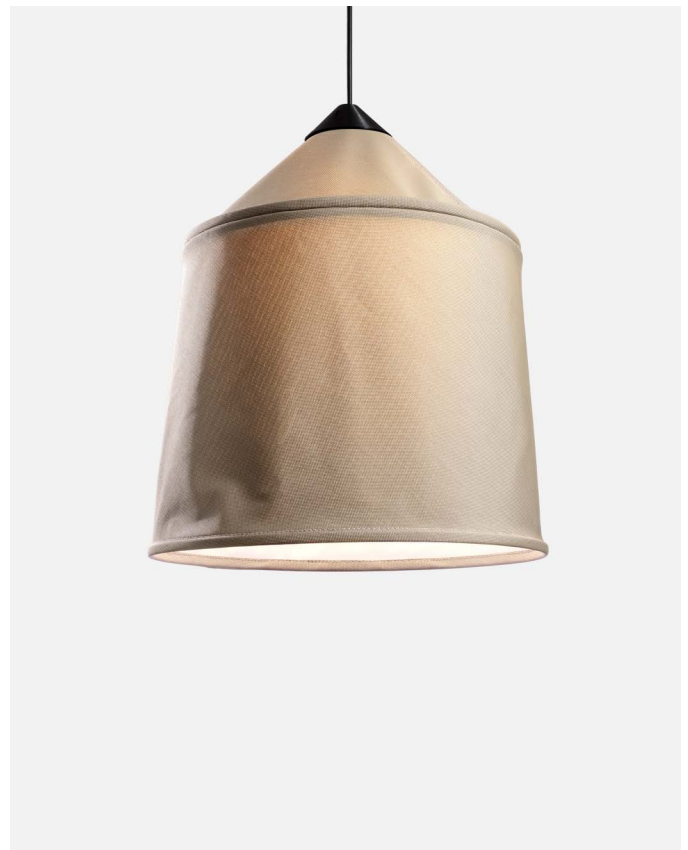

Jaima 54 E26

Code	Finish
A683-051	● Beige
A683-052	● Grey

Materials
Shade: Textilene, inner part in white

Product type: Pendant
Light Source: E26 LED Globe (ø120) 22W
Weight: Net 4.85 lb – Gross 11 lb
Package: 21.5 x 21.5 x 18.1" – 11 lb Vol – 4.95 ft³
Lamping not included

Cable length: 6.6 ft
Wire installation: Hardwired
Cord color: Black
Canopy color: Black

Jaima 71 E26

Code	Finish
A683-055	● Beige
A683-056	● Grey

Materials
Shade: Textilene, inner part in white

Product type: Pendant
Light Source: E26 LED Globe (ø120) 22W
Weight: Net 6.17 lb – Gross 16.5 lb
Package: 27.5 x 27.5 x 24.8" – 16.5 lb Vol – 10.6 ft³
Lamping not included

Cable length: 6.6 ft
Wire installation: Hardwired
Cord color: Black
Canopy color: Black