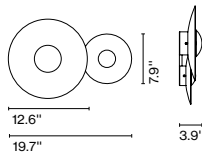

Canopy color: Black
Wire installation: Hardwired