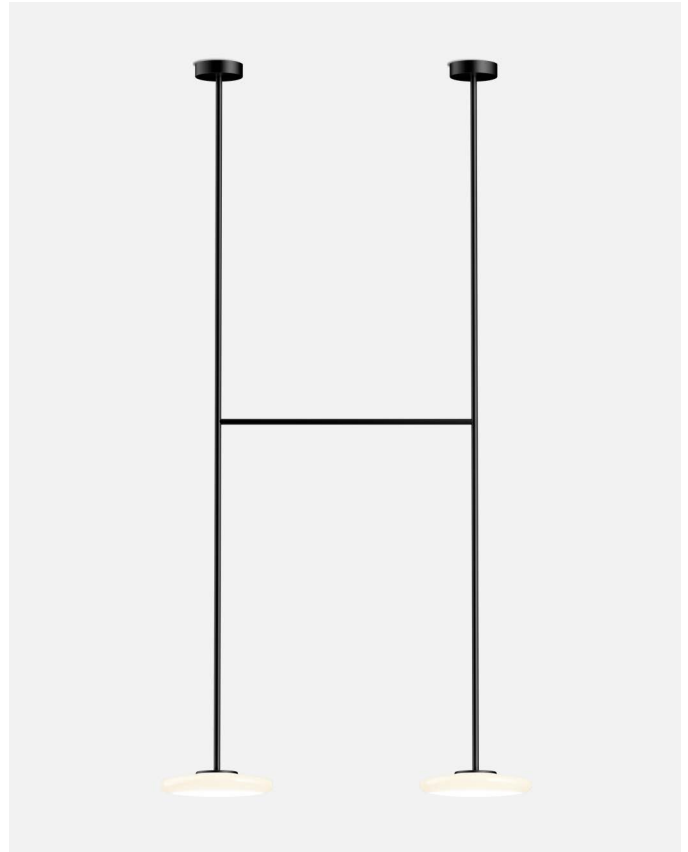

Ihana x2 200

Code	Finish	Dimming	CCT
A709-107-39-27K	● Opal	ELV	27K
A709-108-39-22/30K	● Opal	ELV	DTW 22K-30K

Materials	Dimmable: Yes
Structure: Steel	Integrated dimmer: No
Shade: Opal blown glass	Dimming protocols: Phase cut (ELV)
	Dim to warm from 2200K to 3000K (ELV)

Product type: Pendant / Ceiling
Light source: LED SMD 700mA 16W 2700K CRI90 1826lm
Luminaire: 100 - 120 VAC ELV 28W 994lm
Light source DTW: LED SMD 700mA 16W 2200-3000K CRI90
Luminaire DTW: 100 - 120 VAC ELV 28W
Weight: Net 14.8 lb – Gross 21.4 lb
Package: (2x) 8.3 x 16.5 x 16.5" – 6.61 lb Vol – 1.41 ft³
7 x 7 x 88.6" – 14.8 lb Vol – 2.47 ft³
Product notes: 0-10V upon request
LED included

Wire installation: Hardwired
Canopy color: Black

Ihana x3 80

Code	Finish	Dimming	CCT
A709-156-39-27K	● Opal	ELV	27K
A709-113-39-22/30K	● Opal	ELV	DTW 22K-30K

Materials	Dimmable: Yes
Structure: Steel	Integrated dimmer: No
Shade: Opal blown glass	Dimming protocols: Phase cut (ELV)
	Dim to warm from 2200K to 3000K (ELV)

Product type: Pendant / Ceiling
Light source: LED SMD 700mA 23.5W 2700K CRI90 1826lm
Luminaire: 100 - 120 VAC ELV 42W 1491lm
Light source DTW: LED SMD 700mA 23.5W 2200-3000K CRI90
Luminaire DTW: 100 - 120 VAC ELV 42W
Weight: Net 15 lb – Gross 21 lb
Package: (3x) 8.3 x 16.5 x 16.5" – 6.61 lb Vol – 1.41 ft³
9.5 x 5.5 x 45" – 8.15 lb Vol – 1.41 ft³
9.5 x 5.5 x 45" – 6.2 lb Vol – 1.41 ft³
Product notes: 0-10V upon request
LED included

Wire installation: Hardwired
Canopy color: Black