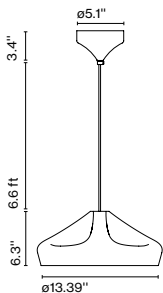

Materials
 Shade: Ceramic with the inner part in brilliant white enamel or gold
 Canopy: Ceramic

Product type: Pendant
 Light source: E12 LED TYPE G16.5 5W
 Weight: Net 5.7 lb – Gross 9.5 lb
 Package: 19.3 x 19.3 x 11.4" – 9.5 lb Vol – 2.47 ft³
 Lamping not included