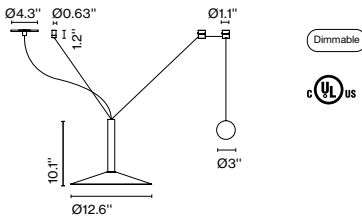

Milana 32 Counterweight

Code
A699-121
A699-122

Finish
● Off-white (RAL 1013)
● Black (RAL 9005)

Materials
Shade: Aluminum
Diffuser: Polycarbonate

Dimmable: Yes
Integrated dimmer: No
Dimming protocols: Phase cut (ELV)

Product type: Pendant
Light Source: LED SMD 700mA 8.6W 2700K CRI90 372lm
Luminaire: 100 - 120 VAC ELV 11W 340lm
Weight: Net 3.52 lb – Gross 5.3 lb
Package: 4.7 x 4.7 x 2.9" – 1.3 lb Vol – 0.04 ft³
8.8 x 2.7 x 1.6" – 0.7 lb Vol – 0.02 ft³
14.3 x 14.3 x 2.8" – 1.8 lb Vol – 0.98 ft³
7.8 x 4.7 x 3.1" – 0.88 lb Vol – 0.2 ft³
LED included

Cable length: 9.8 ft
Wire installation: Hardwired
Cord color: Black
Canopy color: Black