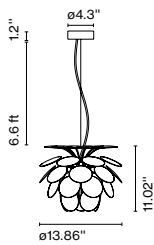

Discocó 35

Code	Finish
A620-055	● White (RAL 9003) ➤
A620-127	● Matte Grey (RAL 7037)
A620-128	● Matte Beige (RAL 1001)
A620-083	● Black - Gold (RAL 9004 - Gold)

Materials
Discs: ABS
Sphere: Chromed metal
Canopy: Metal

Product type: Pendant
Light source: E12 LED TYPE G16.5 5W
Weight: Net 3.3 lb - Gross 5.7 lb
Package: 33.8 x 7 x 7.4" - 5.7 lb - Vol - 1.06 ft³
Lamping not included

Cable length: 6.6 ft
Wire installation: Hardwired
Cord color: White
Canopy color: White