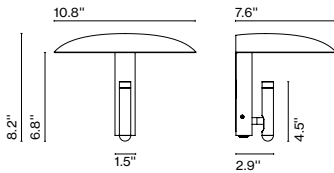

Konoha NEW

Code	Finish
A716-002-39-27K	● Matt Black (RAL 9005)
A716-002-35-27K	● White chalk (RAL 085 80 10)
A716-002-41-27K	● Terracotta (RAL 050 50 40)
A716-002-45-27K	● Moss grey (RAL 7003)

Materials Dimmable: No
Structure: Steel
Tube: Aluminium

Product type: Wall
Light source: LED SMD 700mA 2.1W 2700K CRI90 199.4lm
Luminaire: 120-277VAC 60Hz 3.1W 137lm
Weight: Net 2.5 lb – Gross 4.2 lb
Package: 13.8 x 13.1 x 9" – 4.2 lb Vol – 1.05 ft³
Product notes: The ON/OFF switch is located at the base of the structure
LED included

Wire installation: Hardwired