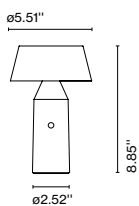

Materials
Shade: Polycarbonate
Body: Polycarbonate
Diffuser: Opal polycarbonate

Dimmable: Yes
Integrated dimmer: Yes
Dimmer Type: 3-step dimmer

Product type: Table / Portable
Light source: LED SMD 1A 3.5W 2700K CRI90 398lm
Luminaire: in 5 Vdc 1.5A 241lm
Weight: Net 1.01 lb – Gross 2.2 lb
Package: Ø6.29 x 11.81" – 2.2 lb Vol – 0.21 ft³ (1U)
20 x 11.8 x 13.4" – 15 lb Vol – 1.8 ft³ (6U)
Product notes: Sold in multiples of 6.
Charging cable included (USB to USB-C). Power adapter not included.
LED included