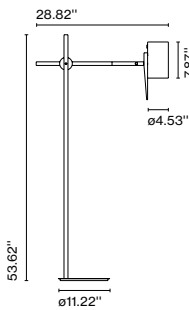

Scantling P73

Code A626-009   Finish ● White (RAL 9001)

Materials
Stem: Iron
Base: Iron
Arm: Oak
Shade: Aluminum

Product type: Floor
Light source: E26 LED TYPE A 11W
Weight: Net 16.5 lb – Gross 23.5 lb
Package: 18.1 x 57.7 x 6.7" – 12.2 lb Vol – 4.04 ft³
          11.8 x 11.8 x 8.6" – 12.2 lb Vol – 0.69 ft³
Lamping not included

Cable length: 6.6 ft
Wire installation: Plug-in
Cord color: Black fabric electrical cord
Switch location: Shade