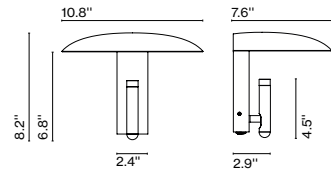

Code	Finish
A716-003-39-27K	● Matt Black (RAL 9005)
A716-003-35-27K	● White chalk (RAL 085 80 10)
A716-003-41-27K	● Terracotta (RAL 050 50 40)
A716-003-45-27K	● Moss grey (RAL 7003)

Materials
Structure: Steel
Tube: Aluminium

Dimmable: No

Product type: Wall
Light source: LED SMD 700mA 2.1W 2700K CRI90 199.4lm
Luminaire: 120-277VAC 60Hz 3.1W 137lm
Weight: Net 2.5 lb – Gross 4.2 lb
Package: 13.8 x 13.1 x 9" – 4.2 lb Vol – 1.05 ft³
Product notes: The ON/OFF switch is located at the base of the structure
LED included

Wire installation: Hardwired