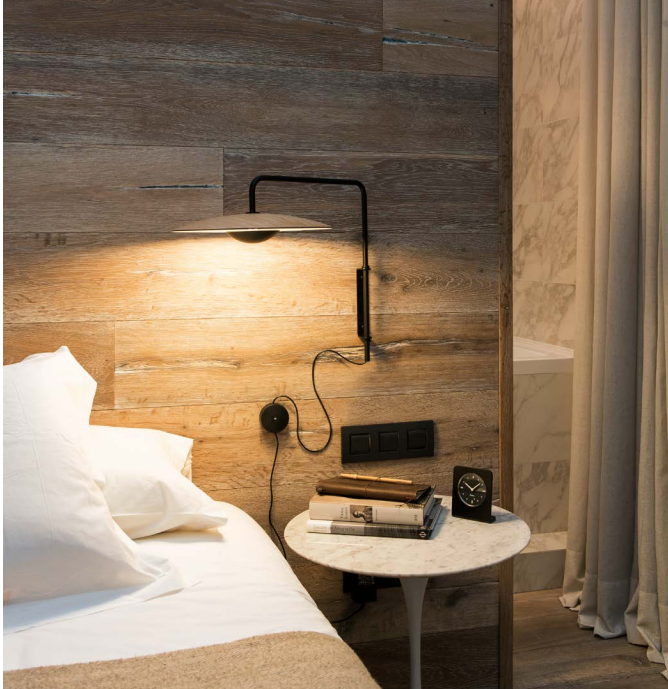

The LED-Ginger collection is notable for its great simplicity of form, its lightweight appearance and reflected direct light. A design for any type of project.

Available in two very different materials, wood or metal, it provides a warm glow with no glare, illuminating just the areas that need it.