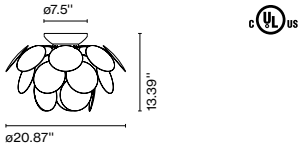

Discocó C53

Code   Finish
A620-065   ● White (RAL 9003) ➤
A620-087   ● Black - Gold (RAL 9004 - Gold)

Materials
Discs: ABS
Semi-sphere: Chromed metal

Product type: Ceiling
Light source: E26 LED TYPE A 11W
Weight: Net 4.9 lb – Gross 8.1 lb
Package: 33.8 x 10.6 x 8.6 " - 8.1 lb – Vol - 1.76 ft³
Lamping not included

Wire installation: Hardwired