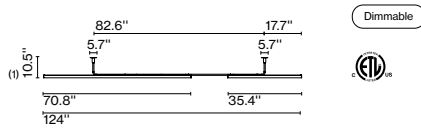

Ambrosia 315

Code	Finish	CCT
A704-104-15-22K	● Matt Gold	22K
A704-104-15-27K	● Matt Gold	27K
A704-104-15-30K	● Matt Gold	30K
A704-104-16-22K	● Black	22K
A704-104-16-27K	● Black	27K
A704-104-16-30K	● Black	30K

Materials	Dimmable: Yes
Structure: Aluminum	Integrated dimmer: No
Diffuser: Methacrylate	Dimming protocols: See power options supply on pg 11.
Canopy: Aluminum / Steel	

Product type: Pendant / Ceiling

Light source Ambrosia 22K: LED SMD 24Vdc 43.2W 2200K CRI90 4761lm

Luminaire Ambrosia 22K: (Power supply not included) 4220lm

Light source Ambrosia 27K: LED SMD 24Vdc 43.2W 2700K CRI90 4563lm

Luminaire Ambrosia 27K: (Power supply not included) 4235lm

Light source Ambrosia 30K: LED SMD 24Vdc 43.2W 3000K CRI90 5076lm

Luminaire Ambrosia 30K: (Power supply not included) 4314lm

Weight: Net 11.2 lb – Gross 12.9 lb

Package: 11.4 x 3.9 x 88.6 " - 7.7 lb – Vol - 2.3 ft³

3.1 x 3.1 x 38.5 " - 1.7 lb – Vol - 0.2 ft³

3.1 x 3.1 x 74 " - 3.5 lb – Vol - 0.4 ft³

Product notes: 24V remote power supply to be ordered separately.

Canopy not included. Supplied with 12.1 ft wire.

Suitable for damp locations. LED included

(1) The height can be increased by means of the 15.7 or 23.6 " (max. 3 units per each side). They can be combined.

Wire installation: Hardwired / Recessed

Height extension pole 16

Code	Finish
A704-005-15	● Matt Gold
A704-005-16	● Black

Materials
Structure: Metal

Product type: Accessory