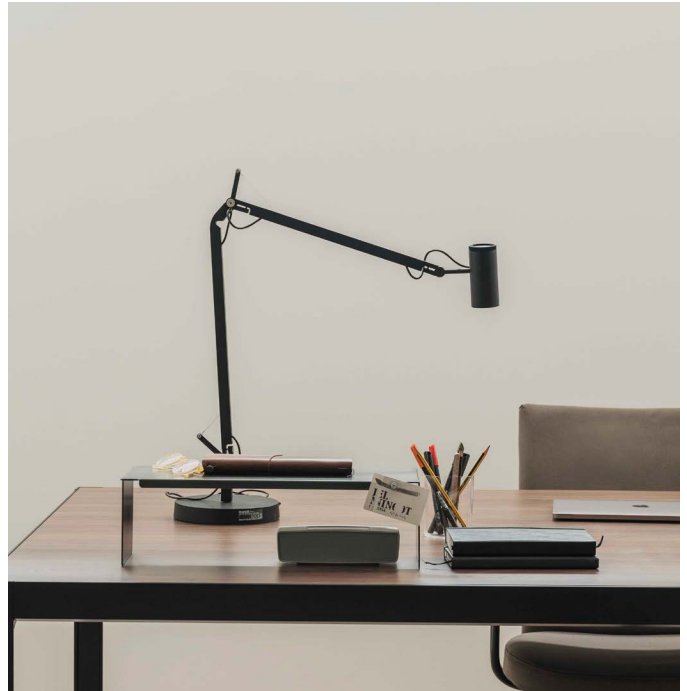

The fluidity of its movements and its integrated LED technology make the Polo a light source with a great precision and versatility.

The Polo comes with a diffuser made from injected aluminum and a rotary switch located at the top of the shade.