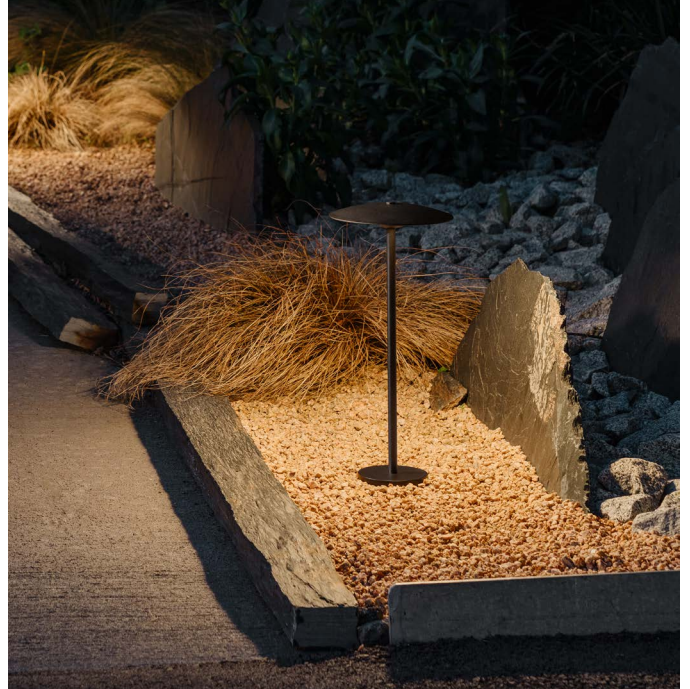

LED-Ginger Outdoor, Joan Gaspar

The LED-Ginger collection is moving outdoors, with numerous sizes of wall sconce and bollard as well as a large-scale lamppost style light. This outdoor collection also

introduces a unique new rust brown finish, with a deep, warm glow, alongside the standard black-white metal finish familiar to the indoor version.