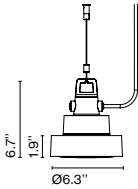

Plaff-on! S 16 IP65 NEW

Code   Finish
A628-089-31-27K   ● Rust Brown
A628-089-39-27K   ▲ Black-White