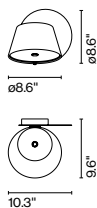

Tam Tam A NEW FINISH

Code	Finish
Base 1	
A633-145 35	● Off-white semi-matt (RAL 1013) ➤
Shade	
A633-130 39	● Black semi-matt (RAL 9011) ➤
A633-130 35	● Off-white semi-matt (RAL 1013) ➤
A633-130 37	● Sand semi-matt (RAL 7032) ➤
A633-130 38	● Silver Grey semi-matt (RAL 7001) ➤
A633-130 42	● Olive Yellow semi-matt (RAL 1020) ➤
A633-130 46	● Orange semi-matt (RAL 2000) ➤
A633-130 47	● Brown Grey semi-matt (RAL 7013) ➤

Materials
Shade: Aluminum
Diffuser: Opalescent methacrylate
Plate: Metal

Product type: Wall
Light source: E26 LED TYPE A 11W
Weight: Net 2.7 lb – Gross 4.40 lb
Package: 12.2 x 12.2 x 5.1" – 2.2 lb Vol – 0.317 ft³
9.4 x 9.4 x 6.2" – 2.2 lb Vol – 0.247 ft³
Lamping not included