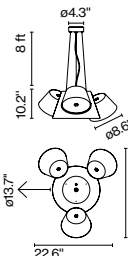

Tam Tam Mini NEW FINISH

Code	Finish
Central shade	
A633-179 39	● Black semi-matt (RAL 9011) ➤
A633-179 35	● Off-White semi-matt (RAL 1013) ➤
A633-179 48	● Blue grey semi-matt (RAL 7031)
A633-179 43	● Khaki semi-matt (RAL 7008)

Satellite shade	
A633-130 39	● Black semi-matt (RAL 9011) ➤
A633-130 35	● Off-white semi-matt (RAL 1013) ➤
A633-130 37	● Sand semi-matt (RAL 7032) ➤
A633-130 38	● Silver Grey semi-matt (RAL 7001) ➤
A633-130 42	● Olive Yellow semi-matt (RAL 1020) ➤
A633-130 46	● Orange semi-matt (RAL 2000) ➤
A633-130 47	● Brown Grey semi-matt (RAL 7013) ➤

Materials
Shade: Aluminum
Diffuser: Opalescent methacrylate

Product type: Pendant
Light source: 5x E26 LED TYPE A 11W
Weight: Net 6 lb – Gross 9 lb
Package: 17.3 x 17.3 x 11" – 7.5 lb Vol – 1.9 ft³
(3x) 9.4 x 9.4 x 6.7" – 2.2 lb Vol – 0.317 ft³
Product notes: Combine 1 central shade and 3 satellite shades.
Lamping not included