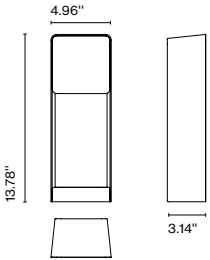

Lab B 35

Code	Finish
A646-170	● Graphite grey - White (RAL 7024-9003)
A646-171	● Graphite grey - Brown (RAL 7024-8019)
A646-172	● Graphite grey - Rust brown
A646-173	● Graphite grey - Dark iroko

Materials: Aluminum
Lids: Metal, wood
Dimmable: No

Product type: Bollard
Light Source: LED SMD 700mA 4W 2700K CRI80 320lm
Luminaire: 100-277 VAC 6.2W
Weight: Net 3.08 lb – Gross 5.07 lb
Package: 6.89 x 5.11 x 18.11" – 5.07 lb Vol – 0.35 ft³

Suitable for wet locations

Wire installation: Hardwired