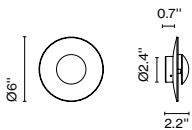

LED-Ginger 15C IP65

Code A662-649-31 Finish ● Rust Brown
A662-649-39 ● Black-White (RAL 9005-9010)

Materials Diffuser: Aluminum Dimmable: Yes
Dissipater: Aluminum Integrated dimmer: No
Structure: Stainless steel Dimming protocols: 0-10V

Product type: Wall / Ceiling
Light source: LED SMD 24Vdc 5W 2700K CRI90 495lm
Luminaire: (Power supply not included) 67 lm - Black-White
(Power supply not included) 27 lm - Rust brown
Weight: Net 0.8 lb – Gross 1.1 lb
Package: 9.4 x 8.3 x 3.9 " – 1.1 lb Vol – 0.3 ft³
Product notes: 24V remote power supply to be ordered separately, see pg 94.
LED included

Dimmable

ADA

Suitable for wet locations

Canopy color: Black
Wire installation: Hardwired