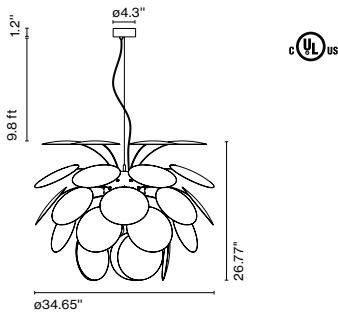

Discocó 88

Code	Finish
A620-006	White (RAL 9003) ➤
A620-133	Matte Grey (RAL 7037)
A620-134	Matte Beige (RAL 1001)
A620-085	Black - Gold (RAL 9004 - Gold)

Materials
Discs: ABS
Sphere: Chromed metal
Canopy: Metal

Product type: Pendant
Light source: 3x E26 LED TYPE A 11W
Weight: Net 14.8 lb – Gross 23.4 lb
Package: 52.7 x 12.2 x 16.5" - 23.4 lb – Vol - 6 ft³
Lamping not included

Cable length: 9.8 ft
Wire installation: Hardwired
Cord color: White
Canopy color: White