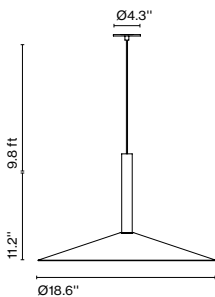

Milana 47

Code
A699-111
A699-112

Finish
● Off-white (RAL 1013)
● Black (RAL 9005)

Materials
Shade: Aluminum
Diffuser: Polycarbonate

Dimmable: Yes
Integrated dimmer: No
Dimming protocols: Phase cut (ELV)

Product type: Pendant
Light Source: LED SMD 700mA 8.6W 2700K CRI90 372lm
Luminaire: 100 - 120 VAC ELV 11W 340lm
Weight: Net 2.86 lb – Gross 5.07 lb
Package: 8.8 x 2.7 x 1.6" – 0.7 lb Vol – 0.02 ft³
20.7 x 20.7 x 3.9" – 3.4 lb Vol – 0.98 ft³
7.8 x 4.7 x 3.1" – 0.88 lb Vol – 0.2 ft³
LED included