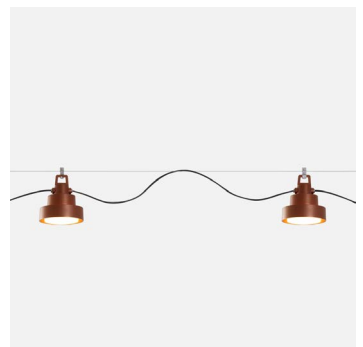

Wire installation: Hardwired

Garland accessory NEW

Code Finish
 A628-074 ● Stainless steel

Product type: Accessory

Plaff-on! B IP65 NEW FINISH

Code Finish
 A628-164 ● Black
 A628-085-31-27K ● Rust Brown

Materials Dimmable: Yes
 Structure: Aluminum Integrated dimmer: No
 Shade: Opal blown glass Dimming protocols: Phase cut (ELV)