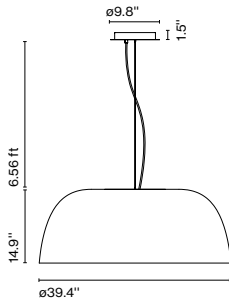

Djembé 100.38

Code	Finish
A681-506	White (RAL 1013)
A681-507	Grey (RAL 7022)
A681-508	Red (RAL 3011)
A681-509	Sky Blue (PANTONE 7542C)

Materials

Shade: Bi-injected rotary moulded polyethylene (stone texture on the outer part and smooth satin white on the inner part of the fixture)
Diffuser: Aluminum

Dimmable: Yes

Integrated dimmer: No

Dimming protocols: Dual dimming driver

Phase cut (ELV) or 0-10V

Product type: Pendant

Light Source: LED SMD 1050mA 33.8W 2700K CRI90 4037lm

Luminaire: Only 120 VAC ELV 42W 2519lm

120 - 277 VAC 0-10V 42W 2519lm

Weight: Net 22 lb – Gross 41.9 lb

Package: 45.2 x 45.2 x 20 " – 41.9 lb Vol – 24.7 ft³

Product notes: 3000K available upon request

LED included

Dimmable

Cable length: 6.56 ft
Wire installation: Hardwired

Cord color: Black
Canopy color: Black