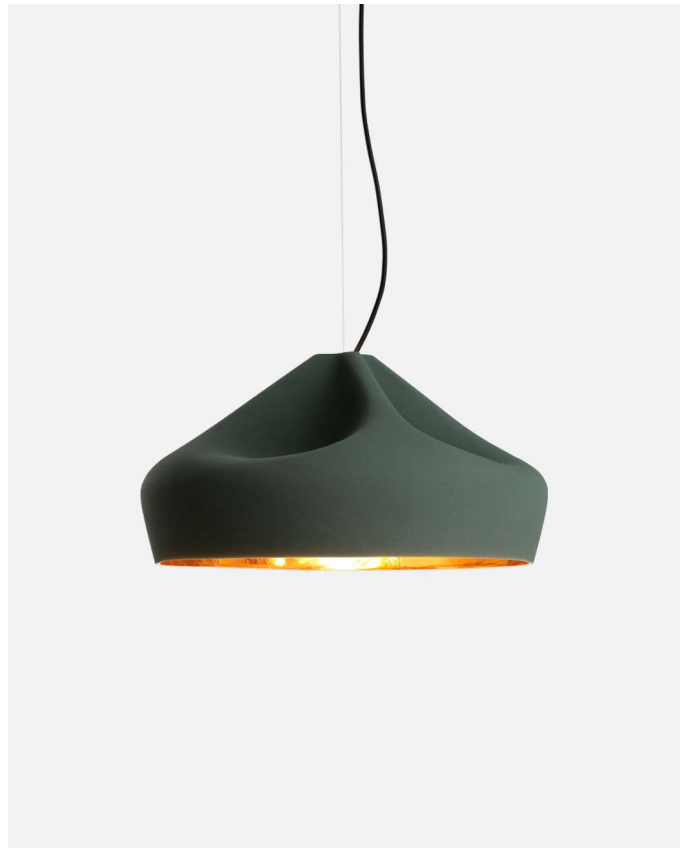

Pleat Box 36 LED

Code	Finish
A636-413-3535-27K	● White - White ➤
A636-413-3549-27K	● White - Gold ➤
A636-413-3835-27K	● Grey - White
A636-413-4135-27K	● Terracotta - White
A636-413-3949-27K	● Black - Gold
A636-413-4235-27K	● Ocher - White
A636-413-4535-27K	● Dark Green - White
A636-413-4549-27K	● Dark Green - Gold

Materials
Shade: Ceramic with the inner part in brilliant white enamel or gold
Canopy: Ceramic
Cord: Fabric

Dimmable: Yes
Integrated dimmer: No
Dimming protocols: Phase cut (ELV)

Product type: Pendant
Light Source: LED SMD 700mA 8.2W 2700K CRI90 913lm
Luminaire: 100 - 120 VAC ELV 14W 233lm
Weight: Net 7 lb – Gross 9.5 lb
Package: 19.3 x 19.3 x 11.4" – 9.5 lb Vol – 2.47 ft³
LED included

Dimmable

Cable length: 6.6 ft
Wire installation: Hardwired
Cord color: Black fabric electrical cord
Canopy color: Same color as chosen shade

Pleat Box 47

Code	Finish
A636-414-3535	● White - White
A636-414-3549	● White - Gold
A636-414-3835	● Grey - White
A636-414-4135	● Terracotta - White
A636-414-3949	● Black - Gold
A636-414-4235	● Ocher - White
A636-414-4535	● Dark Green - White
A636-414-4549	● Dark Green - Gold

Materials
Shade: Ceramic with the inner part in brilliant white enamel or gold
Canopy: Ceramic

Product type: Pendant
Light source: E26 LED TYPE A 11W
Weight: Net 10.2 lb – Gross 13.2 lb
Package: 22.4 x 22.4 x 14.2" – 13.2 lb Vol – 3.5 ft³
Lamping not included

Cable length: 6.6 ft
Wire installation: Hardwired
Cord color: Black
Canopy color: Same color as chosen shade