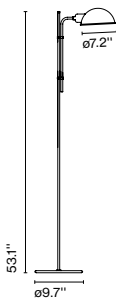

Materials
Base: Iron wapped with black rubber
Stem: Iron
Shade: Aluminum

Product type: Floor
Light source: E26 LED TYPE A 11W
Weight: Net 6.8 lb – Gross 11 lb
Package: 14.9 x 21.2 x 4.7" - 9.3lb Vol - 0.847 ft³
1.9 x 1.9 x 56.3" - 1.8lb Vol - 0.14 ft³
Lamping not included