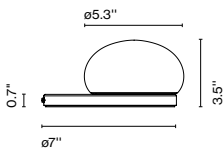

Bolita

Code A695-007   Finish ○ White (RAL 9011)

Materials   Dimmable: Yes
Base: Steel   Integrated dimmer: Yes
Diffuser: Opal blown glass   Dimming protocols: Analog, dimmed via glass movement.

Product type: Table
Light Source: LED SMD 24Vdc 6.5W 2700K CRI90 579lm
Luminaire: 120 VAC 8.7W 157lm
Weight: Net 0.9 lb – Gross 3.3 lb
Package: 9 x 7 x 5" – 3.3 lb Vol – 0.18 ft³ (1u)
          15 x 16.7 x 17.7" – 11 lb Vol – 1 ft³ (4u)
Product note: Sold in multiples of 4.
LED included

Cable length: 4.9 ft
Wire installation: Plug-in
Cord color: Black
Switch location: Base