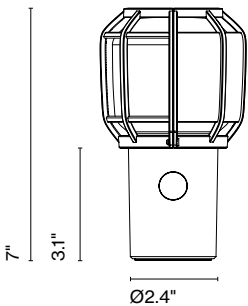

We want to offer you an exclusive service that's designed to make your work easier. By signing up at the new professional area at [marset.com](https://www.marset.com), you'll be able to download technical information, images, and videos of our products, receive our newsletter, and save your preferred products. We offer direct access and personal attention.