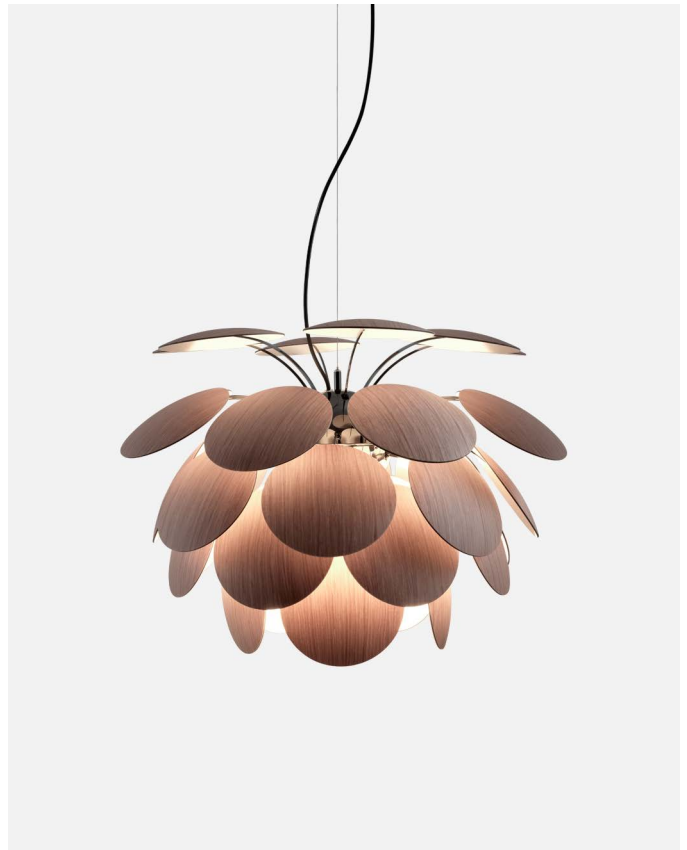

Discocó 68

Code	Finish
A620-122	White (RAL 9003) ➤
A620-131	Matte Grey (RAL 7037)
A620-132	Matte Beige (RAL 1001)
A620-145	Black - Gold (RAL 9004 - Gold)
A620-162	American oak-Black chrome ➤

Materials
Discs: ABS
Sphere: Chromed metal
Canopy: Metal

Product type: Pendant
Light source: 3x E26 LED TYPE A 11W
Weight: Net 10.1 lb – Gross 16.5 lb
Package: 49.2 x 12.9 x 11.02 " - 16.5 lb – Vol - 4.06 ft³
Product notes: For the wood version, the discs are made of pressed American oak of 0.16". Black chrome sphere.
Lamping not included