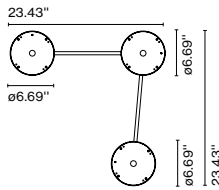

Accessory C3 Djembé 42

Code A681-425 Finish ● Black (RAL 9005) ➤

Materials
Structure: Painted iron

Product type: Accessory
Weight: Net 3.5 lb – Gross 4.4 lb
Package: 24.4 x 7.8 x 3.5" - 4.4 lb – Vol - 0.35 ft³
Product notes: Accessory to combine 3 Djembé 42 models for a single junction box.
Only for ELV versions.