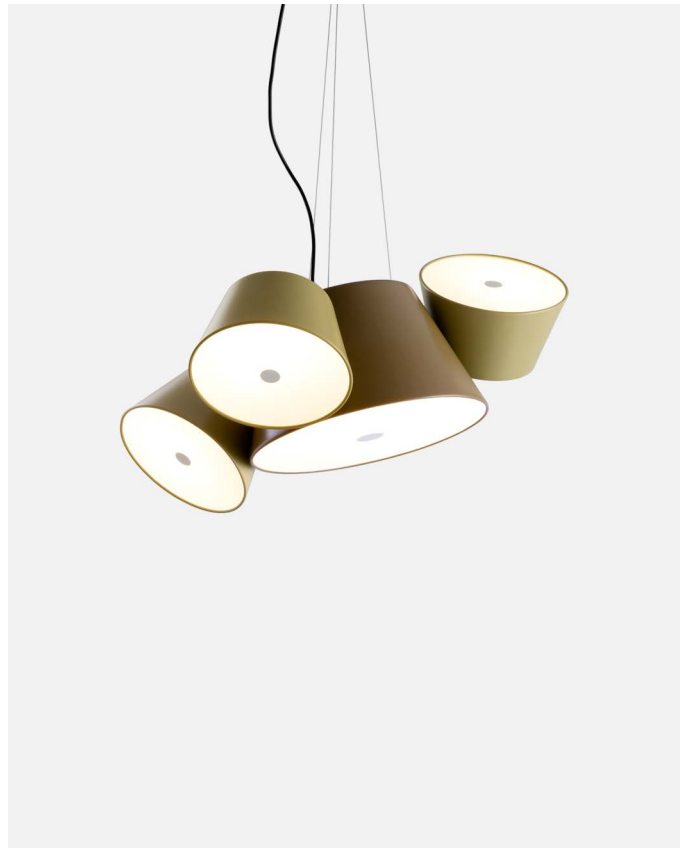

Tam Tam 3 NEW FINISH

Code	Finish
Central shade	
A633-176 39	● Black semi-matt (RAL 9011) ➤
A633-176 35	● Off-White semi-matt (RAL 1013) ➤
A633-176 48	● Blue grey semi-matt (RAL 7031)
A633-176 43	● Khaki semi-matt (RAL 7008)

Satellite shade	
A633-177 39	● Black semi-matt (RAL 9011) ➤
A633-177 35	● Off-white semi-matt (RAL 1013) ➤
A633-177 37	● Sand semi-matt (RAL 7032)
A633-177 38	● Silver Grey semi-matt (RAL 7001)
A633-177 42	● Olive Yellow semi-matt (RAL 1020)
A633-177 46	● Orange semi-matt (RAL 2000)
A633-177 47	● Brown Grey semi-matt (RAL 7013)

Materials
Shade: Aluminum
Diffuser: Opalescent methacrylate

Product type: Pendant
Light source: 9x E26 LED TYPE A 11W
Weight: Net 10.4 lb – Gross 18 lb
Package: 22.4 x 22.4 x 15.3" – 13.2 Vol – 4.485 ft³
(3x) 16.5 x 16.5 x 10.6" – 4.8 lb Vol – 1.76 ft³
Product notes: Combine 1 central shade and 3 satellite shades.
Lamping not included

Cable length: 11.5 ft
Wire installation: Hardwired
Cord color: Black
Canopy color: Black