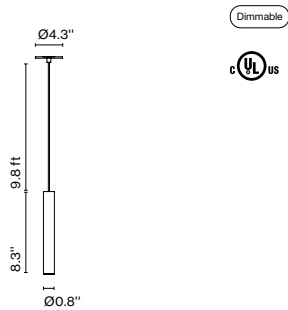

Milana

Code
A699-101
A699-102

Finish
● Off-white (RAL 1013)
● Black (RAL 9005)

Materials
Shade: Aluminum
Diffuser: Polycarbonate

Dimmable: Yes
Integrated dimmer: No
Dimming protocols: Phase cut (ELV)

Product type: Pendant
Light Source: LED SMD 700mA 8.6W 2700K CRI90 372lm
Luminaire: 100 - 120 VAC ELV 11W 340lm
Weight: Net 1.14 lb - Gross 1.54 lb
Package: 8.8 x 2.7 x 1.6" - 0.7 lb Vol - 0.02 ft³
7.8 x 4.7 x 3.1" - 0.88 lb Vol - 0.2 ft³
LED included

Cable length: 9.8 ft
Wire installation: Hardwired
Cord color: Black
Canopy color: Black