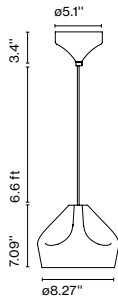

Pleat Box 24 LED

Code	Finish
A636-411-3535-27K	White - White ➤
A636-411-3549-27K	White - Gold ➤
A636-411-3835-27K	Grey - White
A636-411-4135-27K	Terracotta - White
A636-411-3949-27K	Black - Gold
A636-411-4235-27K	Ocher - White
A636-411-4535-27K	Dark Green - White
A636-411-4549-27K	Dark Green - Gold

Materials
Shade: Ceramic with the inner part in brilliant white enamel or gold
Canopy: Ceramic
Cord: Fabric

Dimmable: Yes
Integrated dimmer: No
Dimming protocols: Phase cut (ELV)

Product type: Pendant
Light Source: LED SMD 700mA 8.2W 2700K CRI90 913lm
Luminaire: 100 - 120 VAC ELV 14W 113lm
Weight: Net 4.2 lb– Gross 5.5 lb
Package: 14.2 x 14.2 x 11.8" – 5.5 lb Vol – 1.412 ft³
LED included