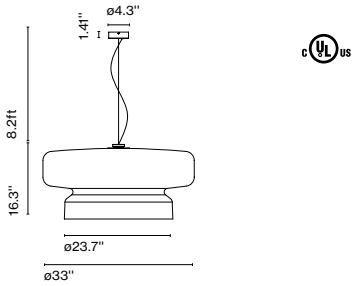

Product type: Pendant
Light source: E26 LED GLOBE 20W
Weight: Net 28 lb – Gross 39 lb
Package: 37 x 37 x 20 " – 39 lb Vol – 17.6 ft³
Lamping not included

Cable length: 8.2 ft
Wire installation: Hardwired
Cord color: Black
Canopy color: Black