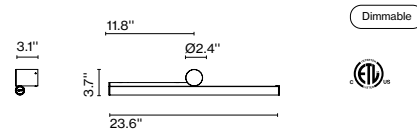

Ambrosia A 60 left

Code	Finish	CCT
A704-115-15-22K	● Matt Gold	22K
A704-115-15-27K	● Matt Gold	27K
A704-115-15-30K	● Matt Gold	30K
A704-115-16-22K	● Black	22K
A704-115-16-27K	● Black	27K
A704-115-16-30K	● Black	30K

Materials
Structure: Aluminum
Diffuser: Methacrylate
Canopy: Aluminum / Steel

Dimmable: Yes
Integrated dimmer: No
Dimming protocols: It depends on the purchased power supply.

Product type: Wall
Light source Ambrosia 22K: LED SMD 24Vdc 9.6W 2200K CRI90 1058lm
Luminaire Ambrosia 22K: (Power supply not included)

Light source Ambrosia 27K: LED SMD 24Vdc 9.6W 2700K CRI90 1014lm
Luminaire Ambrosia 27K: (Power supply not included)

Light source Ambrosia 30K: LED SMD 24Vdc 9.6W 3000K CRI90 1028lm
Luminaire Ambrosia 30K: (Power supply not included)

Weight: Net 1.3 lb – Gross 2.8 lb
Package: 24 x 5.3 x 5.7 " - 1.5 lb – Vol - 0,4 ft³
3.1 x 3.1 x 26.7 " - 1.3 lb – Vol - 0.14 ft³

Product notes: 24V remote power supply to be ordered separately.
Suitable for damp locations. LED included

Wire installation: Hardwired / Recessed