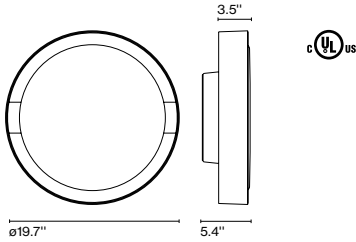

Plaff-on! 50

Code	Finish
A628-060	● Black
A628-060-31	● Rust Brown

Materials

Structure: Aluminum
Shade: Opal blown glass

Product type: Wall / Ceiling
Light source: 4x E26 LED TYPE A 11W
Weight: Net 14.55 lb – Gross 18.7 lb
Package: 23.6 x 23.6 x 9.8" - 18.7 lb Vol - 3.18 ft³
Lamping not included