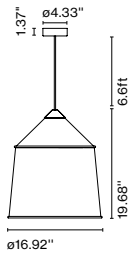

Materials
Shade: Textile, inner part in white

Product type: Pendant
Light Source: E26 LED Globe (ø120) 22W
Weight: Net 4 lb – Gross 8.1 lb
Package: 17.3 x 17.7 x 15.4" – 11 lb Vol – 2.8 ft³
Lamping not included