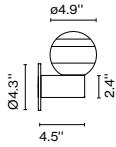

Dipping Light A1-13

Code	Finish
A691-336	White - Brushed Brass
A691-338	Blue - Brushed Brass
A691-340	Green - Brushed Brass
A691-342	Amber - Brushed Brass
A691-344	Pink - Brushed Brass

Materials
Body: Metal
Diffuser: Brilliant white blown glass globe with layered paint

Dimmable: Yes
Integrated dimmer: No
Dimming protocols: Phase cut (ELV)

Product type: Wall
Light source: LED COB 500mA 5.68W 2700K CRI90 645lm
Luminaire: 120 VAC ELV 9W
Weight: Net 2 lb – Gross 3.3 lb
Package: 7 x 7 x 11" – 3.3 lb Vol – 0.04 ft³
Product notes: 0-10V dimming upon request.
LED included

Dimmable