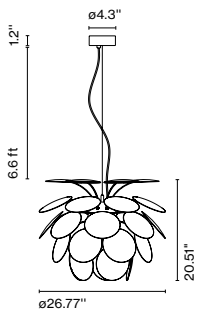

Discocó 68

Code	Finish
A620-122	White (RAL 9003) ➤
A620-131	Matte Grey (RAL 7037)
A620-132	Matte Beige (RAL 1001)
A620-145	Black - Gold (RAL 9004 - Gold)
A620-162	American oak-Black chrome ➤

Materials
Discs: ABS
Sphere: Chromed metal
Canopy: Metal

Product type: Pendant
Light source: 3x E26 LED TYPE A 11W
Weight: Net 10.1 lb – Gross 16.5 lb
Package: 49.2 x 12.9 x 11.02 " - 16.5 lb – Vol - 4.06 ft³
Product notes: For the wood version, the discs are made of pressed American oak of 0.16". Black chrome sphere.
Lamping not included