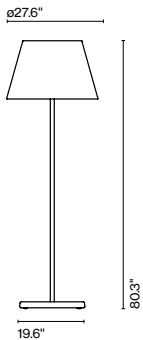

Suitable for wet locations