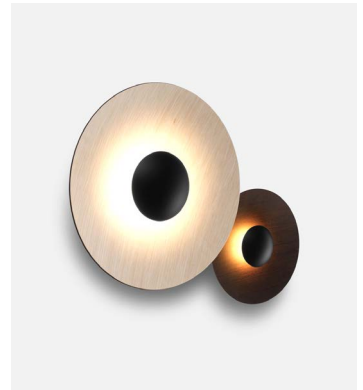

Canopy color: Black
Wire installation: Hardwired