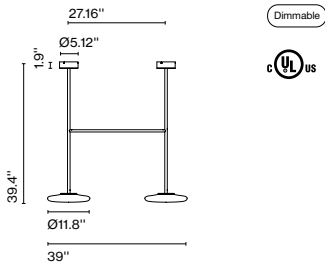

Ihana x2 100

Code	Finish	Dimming	CCT
A709-111-39-27K	Opal	ELV	27K
A709-112-39-22/30K	Opal	ELV	DTW 22K-30K

Materials
Structure: Steel
Shade: Opal blown glass

Dimmable: Yes
Integrated dimmer: No
Dimming protocols: Phase cut (ELV)
Dim to warm from 2200K to 3000K (ELV)

Product type: Pendant / Ceiling
Light source: LED SMD 700mA 16W 2700K CRI90 1826lm
Luminaire: 100 - 120 VAC ELV 28W 994lm
Light source DTW: LED SMD 700mA 16W 2200-3000K CRI90
Luminaire DTW: 100 - 120 VAC ELV 28W
Weight: Net 9.9 lb – Gross 14.8 lb
Package: (2x) 8.3 x 16.5 x 16.5" – 6.61 lb Vol – 1.41 ft³
9.5 x 5.5 x 45" – 8.15 lb Vol – 1.41 ft³
Product notes: 0-10V upon request
LED included

Wire installation: Hardwired
Canopy color: Black