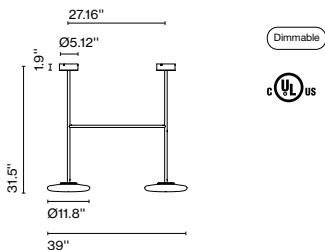

Ihana x2 80

Code	Finish	Dimming	CCT
A709-157-39-27K	Opal	ELV	27K
A709-158-39-22/30K	Opal	ELV	DTW 22K-30K

Materials	Dimmable: Yes
Structure: Steel	Integrated dimmer: No
Shade: Opal blown glass	Dimming protocols: Phase cut (ELV)
	Dim to warm from 2200K to 3000K (ELV)

Product type: Pendant / Ceiling
Light source: LED SMD 700mA 16W 2700K CRI90 1826lm
Luminaire: 100 - 120 VAC ELV 28W 994lm
Light source DTW: LED SMD 700mA 16W 2200-3000K CRI90
Luminaire DTW: 100 - 120 VAC ELV 28W
Weight: Net 9.9 lb – Gross 14.8 lb
Package: (2x) 8.3 x 16.5 x 16.5" – 6.61 lb Vol – 1.41 ft³
9.5 x 5.5 x 45" – 8.15 lb Vol – 1.41 ft³
Product notes: 0-10V upon request
LED included

Wire installation: Hardwired
Canopy color: Black