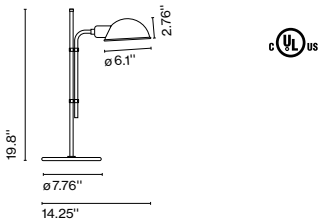

Materials
 Base: Iron wapped with black rubber
 Stem: Iron
 Shade: Aluminum

Product type: Table
 Light source: E12 LED 5W
 Weight: Net 4 lb – Gross 6 lb
 Package: 18.5 x 13.4 x 4.3" – 6 lb Vol – 0.6 ft³
 Lamping not included