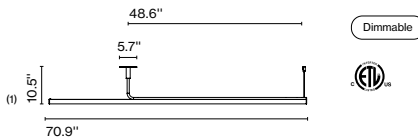

Light source Ambrosia 30K: LED SMD 24Vdc 28.8W 3000K CRI90 3384lm
 Luminaire Ambrosia 30K: (Power supply not included) 2886lm

Weight: Net 6.8 lb – Gross 7.9 lb

Package: 11.4 x 3.9 x 53.2" - 4.4 lb – Vol - 1.4 ft³

3.1 x 3.1 x 74" - 3.5 lb – Vol - 0.4 ft³

Product notes: 24V remote power supply to be ordered separately.

Canopy not included. Supplied with 9.8 ft wire.

Suitable for damp locations. LED included

(1) The height can be increased by means of the 15.7 or 23.6" poles (max. 3 units.) They can be combined..