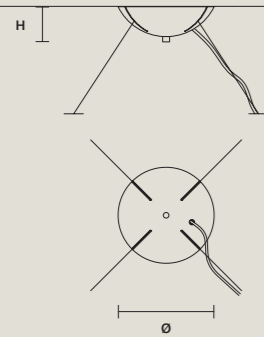

SINGLE CANOPY

SIZE	
Ø	18 cm / 7.10"
H	6 cm / 2.40"

FINISHINGS
● V90

PRODUCT NAME
PALLADIO S 10/90/18 RD
PALLADIO S 12/60/18 SQ
PALLADIO S 16/90/18 SQ
PALLADIO S 16/120/18 RD