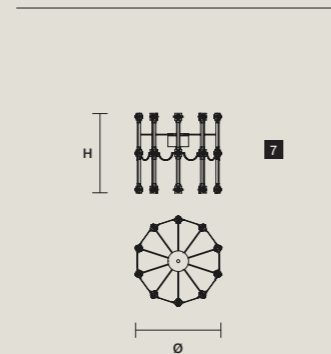

RAQAM M7 ADDITIONAL
ELEMENT TO INCREASE THE
OVERALL HEIGHT MODULO 7 × 10

∅ 62 cm / 24.40"
H 58 cm / 22.80"
■ 18 kg / 39.60 lb

INTEGRATED LED LIGHTING
60 LED LIGHTS CRI>85
3000 K – 90 W
11700 NOMINAL LM