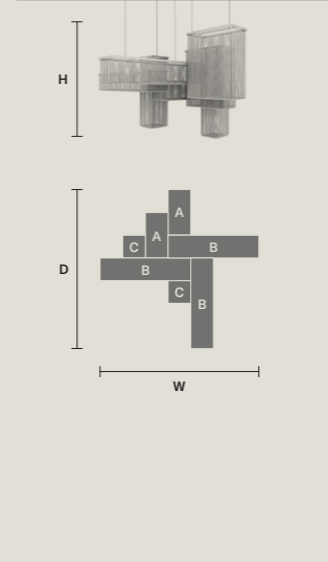

MODULES

- **A** 2×Cubo S/Long/L
- **B** 3×Cubo S/Long/P
- **C** 2×Cubo S/Square/Medium 80

CUBO COMBO S12 200 SQ

W	200 cm / 78.70"
D	200 cm / 78.70"
H	225 cm / 88.60"
■	157 kg / 345.40 lb

STANDARD LIGHTING
158×E12×40 W MAX (NOT INCL.)