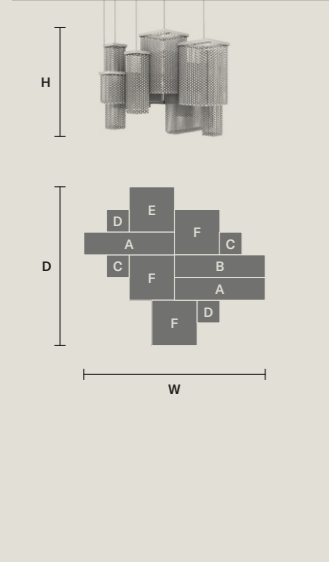

CUBO COMBO S100 SQ

W	100 cm / 39.40"
D	87,5 cm / 34.40"
H	80 cm / 31.50"
■	60 kg / 132.00 lb

STANDARD LIGHTING
48×E12×40 W MAX (NOT INCL.)

MODULES

- **A** 2×Cubo S/Long/A
- **B** 1×Cubo S/Long/B
- **C** 2×Cubo S/Square/Small 40
- **D** 2×Cubo S/Square/Small 60
- **E** 1×Cubo S/Square/Medium 20
- **F** 3×Cubo S/Square/Medium 40

CUBO COMBO S64 100 SQ

W	100 cm / 39.40"
D	100 cm / 39.40"
H	600 cm / 236.20"
■	181 kg / 398.20 lb

STANDARD LIGHTING
106×E12×40 W MAX (NOT INCL.)