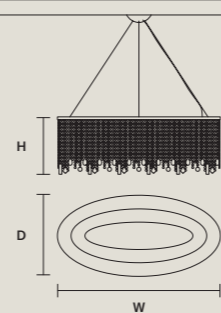

CRISTALLE S 6/120/40 OV

W 120 cm / 47.20"
D 60 cm / 23.60"
H 40 cm / 15.70"
■ 22 kg / 48.40 lb

STANDARD LIGHTING
6×E26×60 W MAX (NOT INCL.)