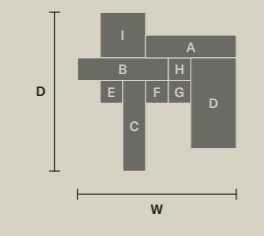

CUBO COMBO PL 175 SQ

W	175 cm / 68.90"
D	175 cm / 68.90"
H	80 cm / 31.50"
■	118 kg / 259.60 lb

STANDARD LIGHTING
107×E14×10 W MAX (NOT INCL.)