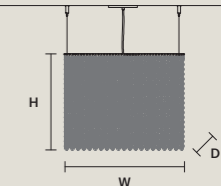

CUBO S/SQUARE/LARGE 40		CE	ETL
W	50 cm / 19.70"		
D	50 cm / 19.70"		
H	40 cm / 15.70"		
STANDARD LIGHTING			
12×E12×40 W MAX (NOT INCL.)