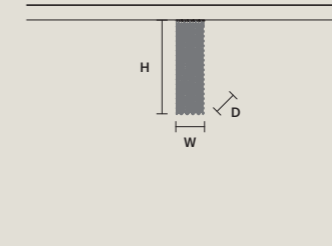

CUBO PL/SQUARE/SMALL 40

W	12,5 cm / 4.90"
D	12,5 cm / 4.90"
H	40 cm / 15.70"

STANDARD LIGHTING
1xE12x40 W MAX (NOT INCL.)