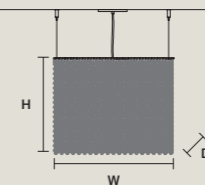

CUBO S/LONG/B		CE	ETL
W	50 cm / 19.70"		
D	12,5 cm / 4.90"		
H	40 cm / 15.70"		
STANDARD LIGHTING			
7×E12×40 W MAX (NOT INCL.)