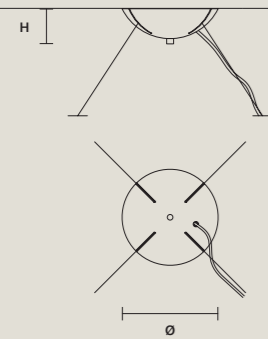

SINGLE CANOPY

SIZE	
Ø	18 cm / 7.10"
H	6 cm / 2.40"

FINISHINGS
● G04

PRODUCT NAME
CRISTALLE S 12/100/40 RD