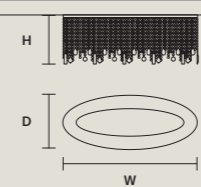

CRISTALLE PL 5/100/35 OV

W 100 cm / 39.40"
D 40 cm / 15.70"
H 35 cm / 13.80"
■ 16 kg / 35.30 lb

STANDARD LIGHTING
5×E26×60 W MAX (NOT INCL.)