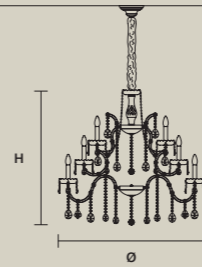

AQABA S 25/100/90

∅ 100 cm / 39.40"
H 90 cm / 35.40"
■ 30 kg / 66.00 lb

STANDARD LIGHTING 25×E14×10 W MAX (NOT INCL.)

INTEGRATED LED LIGHTING RGB-W 25×LED SOURCE - 212,5 W TOT

DW 25×LED SOURCE - 202,5 W TOT