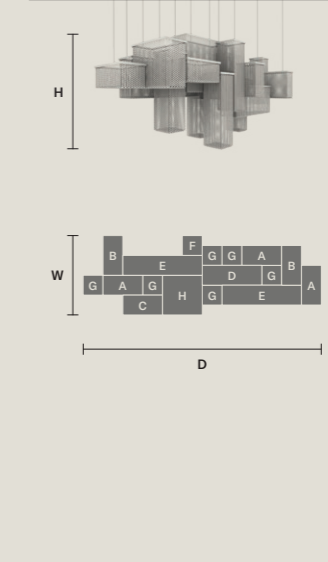

MODULES

- **A** 3×Cubo S/Long/J
- **B** 2×Cubo S/Long/K
- **C** 1×Cubo S/Long/L
- **D** 1×Cubo S/Long/O
- **E** 2×Cubo S/Long/Q
- **F** 1×Cubo S/Square/Medium 40
- **G** 6×Cubo S/Square/Medium 80
- **H** 1×Cubo S/Square/Large 40