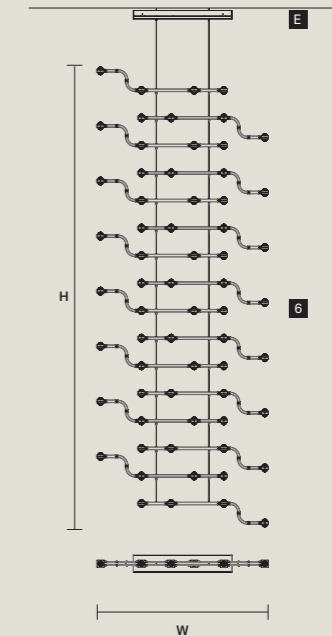

RAQAM N2
BASIC BATCH B16
MODULO 6 × 16

W 121 cm / 47.60"
H 311 cm / 122.40"
■ 28 kg / 61.60 lb

INTEGRATED LED LIGHTING
128 LED LIGHTS CRI>85
3000 K – 192 W
24960 NOMINAL LM