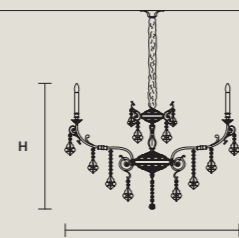

ODESSA S 8/90/80

∅ 90 cm / 35.40"
H 80 cm / 31.50"
■ 18 kg / 39.60 lb

STANDARD LIGHTING
8×E12×40 W MAX (NOT INCL.)