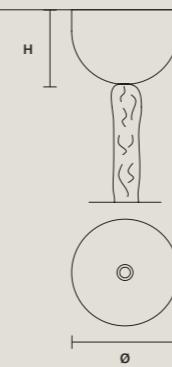

SINGLE CANOPIES

SINGLE CANOPY/INTEGRATED LED LIGHTING

SIZE		FRAME FINISHINGS	CANOPIY FINISHINGS	PRODUCT NAME
Ø	20 cm / 7.90"	G03	G03	AQABA S 5/48/42
H	14 cm / 5.50"	G04	G04	AQABA S 8/62/50