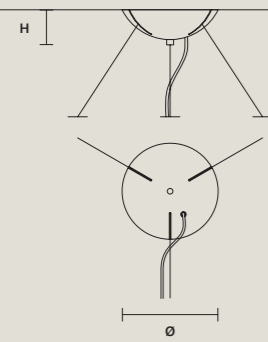

## SINGLE CANOPY

| SIZE |               |
|------|---------------|
| Ø    | 18 cm / 7.10" |
| H    | 6 cm / 2.40"  |

| FINISHINGS |
|------------|
| ● G04      |

| PRODUCT NAME            |
|-------------------------|
| CRISTALLE S 6/33/210    |
| CRISTALLE S 8/60/30 RD  |
| CRISTALLE S 10/80/35 RD |