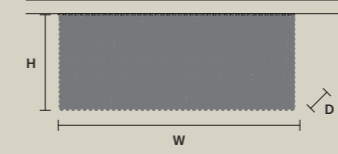

CUBO PL/LONG/T		CE
W	100 cm / 39.40"	
D	50 cm / 19.70"	
H	40 cm / 15.70"	
STANDARD LIGHTING		
18×E14×10 W MAX (NOT INCL.)