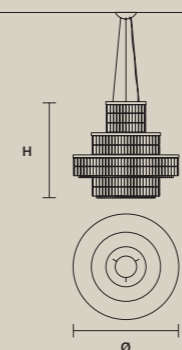

STANDARD LIGHTING

15×E27×20 W MAX (NOT INCL.)
* BULB MAX Ø 45 mm / 1.80"