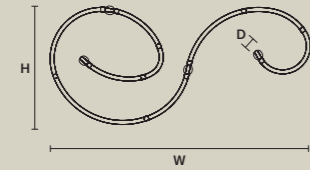

MODULE 2	
w	68,5 cm / 27.00"
d	5 cm / 2.00"
H	37,5 cm / 14.80"
■	2 kg / 4.40 lb
INTEGRATED LED LIGHTING	
6 LED LIGHTS CRI>85	
3000 K – 9 W	
1170 NOMINAL LM