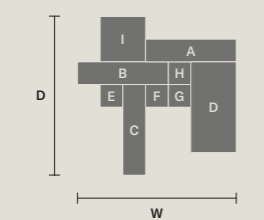

CUBO COMBO PL 100 SQ

W	100 cm / 39.40"
D	100 cm / 39.40"
H	80 cm / 31.50"
■	59 kg / 129.80 lb

STANDARD LIGHTING
51×E12×40 W MAX (NOT INCL.)

CUBO COMBO PL 175 SQ

W	175 cm / 68.90"
D	175 cm / 68.90"
H	80 cm / 31.50"
■	118 kg / 259.60 lb

STANDARD LIGHTING
107×E12×40 W MAX (NOT INCL.)

CUBO COMBO PL8 200 SQ

W	200 cm / 78.70"
D	200 cm / 78.70"
H	60 cm / 23.60"
■	108 kg / 237.60 lb

STANDARD LIGHTING
95×E12×40 W MAX (NOT INCL.)

CUBO COMBO PL21 200 SQ

W	200 cm / 78.70"
D	200 cm / 78.70"
H	80 cm / 31.50"
■	128 kg / 281.60 lb

STANDARD LIGHTING
151×E12×40 W MAX (NOT INCL.)

CUBO COMBO PL 150 RC

W	75 cm / 29.50"
D	150 cm / 59.10"
H	60 cm / 23.60"
■	54 kg / 118.80 lb

STANDARD LIGHTING
53×E12×40 W MAX (NOT INCL.)

CUBO COMBO PL 300 RC

W	100 cm / 39.40"
D	300 cm / 118.10"
H	80 cm / 31.50"
■	189 kg / 415.80 lb

STANDARD LIGHTING
195×E12×40 W MAX (NOT INCL.)

MODULES

- **A** 1xCubo PL/Long/B
- **B** 4xCubo PL/Square/Small 20
- **C** 3xCubo PL/Square/Small 40
- **D** 2xCubo PL/Square/Small 80
- **E** 2xCubo PL/Square/Medium 20
- **F** 1xCubo PL/Square/Medium 40
- **G** 2xCubo PL/Square/Medium 60

MODULES

- **A** 1xCubo PL/Long/P
- **B** 1xCubo PL/Long/Q
- **C** 1xCubo PL/Long/R
- **D** 1xCubo PL/Long/T
- **E** 1xCubo PL/Square/Medium 20
- **F** 1xCubo PL/Square/Medium 40
- **G** 1xCubo PL/Square/Medium 60
- **H** 1xCubo PL/Square/Medium 80
- **I** 1xCubo PL/Square/Large 40

MODULES

- **A** 1xCubo PL/Long/J
- **B** 1xCubo PL/Long/L
- **C** 1xCubo PL/Long/N
- **D** 1xCubo PL/Long/P
- **E** 1xCubo PL/Long/Q
- **F** 1xCubo PL/Long/S
- **G** 1xCubo PL/Square/Medium 20
- **H** 1xCubo PL/Square/Large 40

MODULES

- **A** 4xCubo PL/Square/Medium/20
- **B** 7xCubo PL/Square/Medium/40
- **C** 7xCubo PL/Square/Medium/60
- **D** 3xCubo PL/Square/Medium/80

MODULES

- **A** 1xCubo PL/Long/K
- **B** 2xCubo PL/Long/M
- **C** 2xCubo PL/Square/Medium 20
- **D** 1xCubo PL/Square/Medium 40
- **E** 1xCubo PL/Square/Medium 60

MODULES

- **A** 6xCubo PL/Long/J
- **B** 3xCubo PL/Long/K
- **C** 2xCubo PL/Long/L
- **D** 1xCubo PL/Long/O
- **E** 1xCubo PL/Long/Q
- **F** 1xCubo PL/Square/Medium 20
- **G** 1xCubo PL/Square/Medium 60
- **H** 4xCubo PL/Square/Medium 80