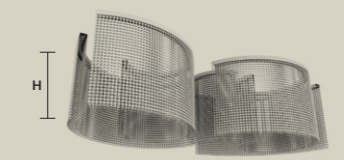

GALASSIA T1 DBL

W 700 cm / 275.60"
D 320 cm / 126.00"
H 50 cm / 19.70"
■ 320 kg / 704.00 lb

STANDARD INTEGRATED LED LIGHTING
475,6 W CRI>95
3000 K – 61233 NOMINAL LM

ON REQUEST
475,6 W CRI>95
2700 K – 58171 NOMINAL LM

GALASSIA T1 SNG

W 320 cm / 126.00"
D 320 cm / 126.00"
H 50 cm / 19.70"
■ 160 kg / 352.00 lb

STANDARD INTEGRATED LED LIGHTING
237,8 W CRI>95
3000 K – 30616 NOMINAL LM

ON REQUEST
237,8 W CRI>95
2700 K – 29085 NOMINAL LM

GALASSIA T2 SNG

W 200 cm / 78.70"
D 100 cm / 39.40"
H 50 cm / 19.70"
■ 50 kg / 110.00 lb

STANDARD INTEGRATED LED LIGHTING
76 W CRI>95
3000 K – 9784 NOMINAL LM

ON REQUEST
76 W CRI>95
2700 K – 9294 NOMINAL LM

MODULES
26 × ARCH 75
18 × ARCH 50
8 × ARCH 125
6 × ARCH 100
6 × ARCH 150
2 × ARCH 175

MODULES
13 × ARCH 75
9 × ARCH 50
4 × ARCH 125
3 × ARCH 100
3 × ARCH 150
1 × ARCH 175

MODULES
5 × ARCH 50
2 × ARCH 75
2 × ARCH 125
1 × ARCH 100
1 × ARCH 150

DRIVER
2 × RECESSED

DRIVER
1 × RECESSED

DRIVER
1 × RECESSED