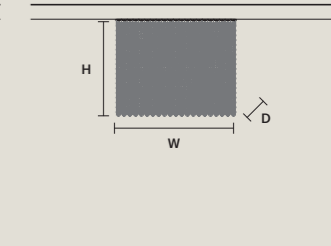

CUBO PL/LONG/B

W	50 cm / 19.70"
D	12,5 cm / 4.90"
H	40 cm / 15.70"

STANDARD LIGHTING
7xE12x40 W MAX (NOT INCL.)