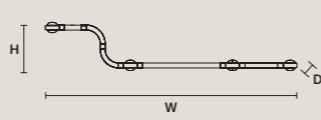

Raqam

Galvanised metal frame covered with clear glass. LED lighting.

FINISHINGS

DIMMING CONTROL OPTIONS

MODULE 1	
W	114,5 cm / 45.10"
D	5 cm / 2.00"
H	51,5 cm / 20.30"
■	3,1 kg / 6.80 lb
INTEGRATED LED LIGHTING	
8 LED LIGHTS CRI>85 3000 K – 12 W 1560 NOMINAL LM	

MODULE 2	
w	68,5 cm / 27.00"
D	5 cm / 2.00"
H	37,5 cm / 14.80"
■	2 kg / 4.40 lb
INTEGRATED LED LIGHTING	
6 LED LIGHTS CRI>85 3000 K – 9 W 1170 NOMINAL LM	

MODULE 3	
w	79,5 cm / 31.30"
D	5 cm / 2.00"
H	32 cm / 12.60"
■	1,2 kg / 2.60 lb
INTEGRATED LED LIGHTING	
6 LED LIGHTS CRI>85 3000 K – 9 W 1170 NOMINAL LM	

MODULE 4	
w	47,5 cm / 18.70"
D	5 cm / 2.00"
H	49 cm / 19.30"
■	1,5 kg / 3.30 lb
INTEGRATED LED LIGHTING	
8 LED LIGHTS CRI>85 3000 K – 12 W 1560 NOMINAL LM	

MODULE 5	
w	36 cm / 14.20"
D	5 cm / 2.00"
H	55 cm / 21.60"
■	1,2 kg / 2.60 lb
INTEGRATED LED LIGHTING	
6 LED LIGHTS CRI>85 3000 K – 9 W 1170 NOMINAL LM	

MODULE 6	
w	92 cm / 36.20"
D	5 cm / 2.00"
H	17,5 cm / 6.90"
■	1,5 kg / 3.30 lb
INTEGRATED LED LIGHTING	
8 LED LIGHTS CRI>85 3000 K – 12 W 1560 NOMINAL LM	

MODULE 7	
w	58 cm / 22.80"
D	5 cm / 2.00"
H	3,8 cm / 1.50"
■	1 kg / 2.20 lb
INTEGRATED LED LIGHTING	
8 LED LIGHTS CRI>85 3000 K – 12 W 1560 NOMINAL LM	

Canopies	
ø	30 cm / 11.80"
H	6 cm / 2.40"

CANOPY D	
ø	10 cm / 3.90"
H	2,5 cm / 1.00"

CANOPY B	
ø	40 cm / 15.70"
H	6 cm / 2.40"

CANOPY E	
w	70 cm / 27.60"
D	15 cm / 5.90"
H	6 cm / 2.40"

CANOPY C	
ø	42 cm / 16.50"
H	6 cm / 2.40"

DISCOVER MORE