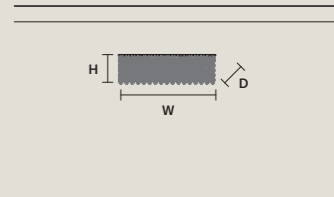

CUBO A/LONG

W	40 cm / 15.70"
D	12.5 cm / 4.90"
H	20 cm / 7.90"
STANDARD LIGHTING	
4×E12×40 W MAX (NOT INCL.)