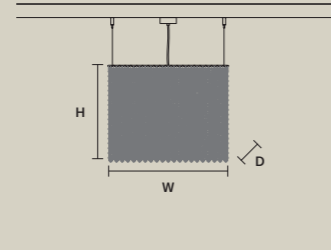

**CUBO S/LONG/J**

W 50 cm / 19.70"  
D 25 cm / 9.80"  
H 20 cm / 7.90"

STANDARD LIGHTING  
8xE14x10 W MAX (NOT INCL.)

**CUBO S/LONG/K**

W 50 cm / 19.70"  
D 25 cm / 9.80"  
H 40 cm / 15.70"

STANDARD LIGHTING  
12xE14x10 W MAX (NOT INCL.)