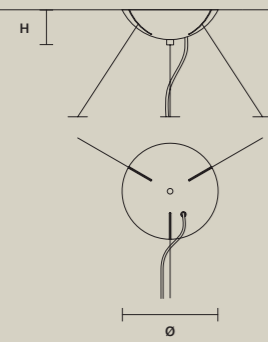

SINGLE CANOPIES

SINGLE CANOPY

SIZE	
Ø	18 cm / 7.10"
H	6 cm / 2.40"

FINISHINGS
● V90

PRODUCT NAME
PALLADIO S 8/60/18 RD
PALLADIO S 9/90/35
PALLADIO S 15/90/80