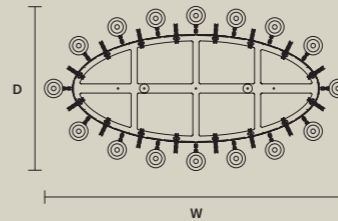

ETERNAL S 32/200/65

W 200 cm / 78.70"
D 110 cm / 43.30"
H 65 cm / 25.60"
■ 60 kg / 132.00 lb

STANDARD LIGHTING
16×E14×10 W MAX (NOT INCL.)
16×E27×20 W MAX (NOT INCL.)