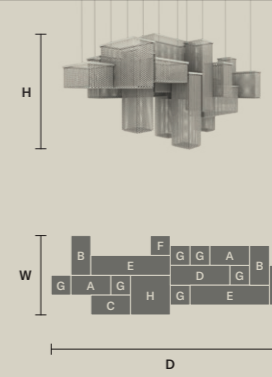

**CUBO COMBO S300 RC**

W 100 cm / 39.40"  
 D 300 cm / 118.10"  
 H 120 cm / 47.20"  
 ■ 204 kg / 448.80 lb

STANDARD LIGHTING  
 192×E14×10 W MAX (NOT INCL.)

**MODULES**

- A 2×Cubo S/Long/A
- B 1×Cubo S/Long/B
- C 2×Cubo S/Square/Small 40
- D 2×Cubo S/Square/Small 60
- E 1×Cubo S/Square/Medium 20
- F 3×Cubo S/Square/Medium 40