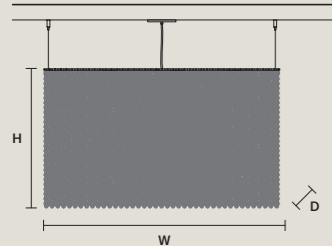

**CUBO S/LONG/I**

|   |                 |
|---|-----------------|
| W | 100 cm / 39.40" |
| D | 12,5 cm / 4.90" |
| H | 60 cm / 23.60"  |

STANDARD LIGHTING  
11xE12x40 W MAX (NOT INCL.)

**CUBO S/LONG/J**