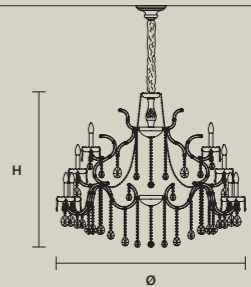

AQABA S 32/130/105

∅ 130 cm / 51.20"
H 105 cm / 41.30"
■ 53 kg / 116.60 lb

STANDARD LIGHTING 32×E14×10 W MAX (NOT INCL.)

INTEGRATED LED LIGHTING RGB-W 32×LED SOURCE - 272 W TOT

DW 32×LED SOURCE - 259,2 W TOT