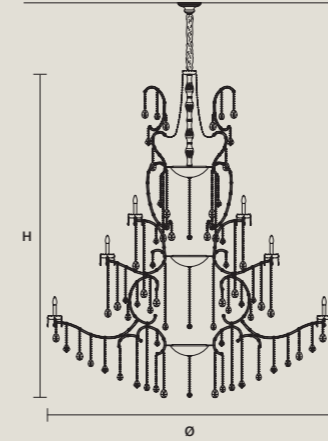

AQABA S 70/245/290

∅ 245 cm / 96.50"
H 290 cm / 114.20"
■ 233 kg / 512.60 lb

STANDARD LIGHTING
70×E12×40 W MAX (NOT INCL.)

INTEGRATED LED LIGHTING
RGB-W 70×LED SOURCE - 595 W TOT
DW 70×LED SOURCE - 567 W TOT