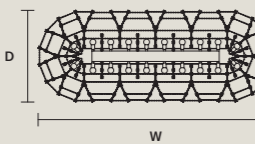

AQABA PL 20/180/37 OV

W 180 cm / 70.90"
D 73 cm / 28.70"
H 37 cm / 14.60"
■ 40 kg / 88.00 lb

STANDARD LIGHTING

20×E12×40 W MAX (NOT INCL.)

INTEGRATED LED LIGHTING

RGB-W 20×LED SOURCE - 170 W TOT

DW 20×LED SOURCE - 162 W TOT