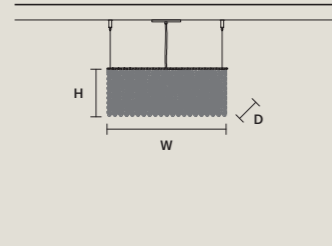

CUBO S/LONG/J

W	50 cm / 19.70"
D	25 cm / 9.80"
H	20 cm / 7.90"

STANDARD LIGHTING
8xE12x40 W MAX (NOT INCL.)