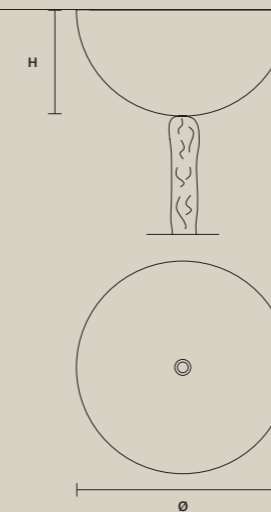

SINGLE CANOPY/INTEGRATED LED LIGHTING

SIZE		FRAME FINISHINGS	CANOPIY FINISHINGS	PRODUCT NAME
Ø	35 cm / 13.80"	G03	G03	AQABA S 56/185/165
H	21 cm / 8.30"	G04	G04	AQABA S 56/185/230
				AQABA S 56/210/190
				AQABA S 65/170/250
				AQABA S 70/150/380
				AQABA S 70/245/290
				AQABA S 116/245/400