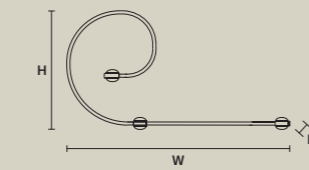

MODULE 3	
w	79,5 cm / 31.30"
d	5 cm / 2.00"
H	32 cm / 12.60"
■	1,2 kg / 2.60 lb
INTEGRATED LED LIGHTING	
6 LED LIGHTS CRI>85	
3000 K – 9 W	
1170 NOMINAL LM