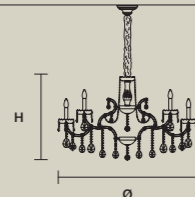

AQABA S 18/105/65

∅ 105 cm / 41.30"
H 65 cm / 25.60"
■ 23 kg / 50.60 lb

STANDARD LIGHTING 18×E14×10 W MAX (NOT INCL.)

INTEGRATED LED LIGHTING RGB-W 18×LED SOURCE - 153 W TOT

DW 18×LED SOURCE - 145,8 W TOT