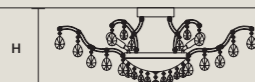

AQABA PL 7/100/40

∅ 100 cm / 39.40"
H 40 cm / 15.70"
■ 25 kg / 55.00 lb

STANDARD LIGHTING

7×E12×40 W MAX (NOT INCL.)

INTEGRATED LED LIGHTING

RGB-W 7×LED SOURCE - 59,5 W TOT

DW 7×LED SOURCE - 56,7 W TOT