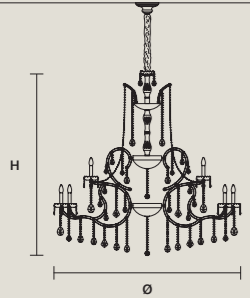

AQABA S 36/165/160

∅ 165 cm / 65.00"
H 160 cm / 63.00"
■ 90 kg / 198.00 lb

STANDARD LIGHTING
36×E12×40 W MAX (NOT INCL.)

INTEGRATED LED LIGHTING
RGB-W 36×LED SOURCE - 306 W TOT
DW 36×LED SOURCE - 291,6 W TOT