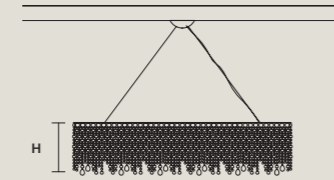

STANDARD LIGHTING

8×E12×40 W MAX (NOT INCL.)