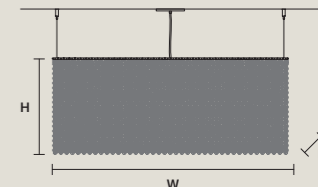

**CUBO S/LONG/I**

|   |                 |
|---|-----------------|
| W | 100 cm / 39.40" |
| D | 12,5 cm / 4.90" |
| H | 60 cm / 23.60"  |

STANDARD LIGHTING  
11xE12x40 W MAX (NOT INCL.)

**CUBO S/LONG/J**