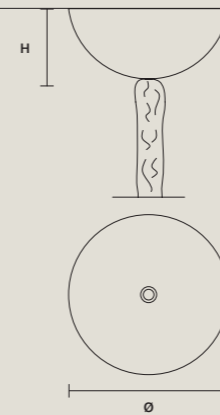

SINGLE CANOPY/INTEGRATED LED LIGHTING

SIZE		FRAME FINISHINGS	CANOPIY FINISHINGS	PRODUCT NAME
Ø	30 cm / 11.80"	G03	G03	AQABA S 12/95/94
H	16 cm / 6.30"	G04	G04	AQABA S 15/88/62
				AQABA S 15/90/80
				AQABA S 18/105/65
				AQABA S 18/120/100
				AQABA S 18/120/115
				AQABA S 18/140/172
				AQABA S 24/120/134
				AQABA S 24/130/100
				AQABA S 24/155/130
				AQABA S 25/100/90
				AQABA S 25/110/140
				AQABA S 32/130/105
				AQABA S 32/130/170
				AQABA S 36/165/160
				AQABA S 40/200/155
				AQABA S 48/215/120