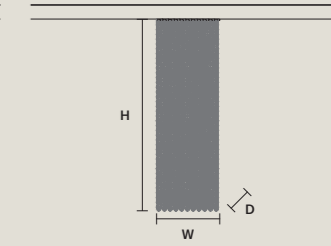

CUBO PL/SQUARE/MEDIUM 80

W	25 cm / 9.80"
D	25 cm / 9.80"
H	80 cm / 31.50"

STANDARD LIGHTING
10xE12x40 W MAX (NOT INCL.)