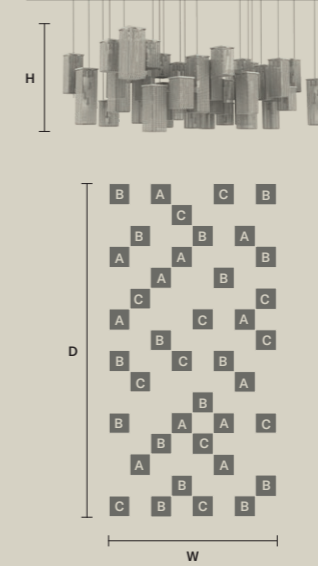

CUBO COMBO S40 200 RC

W 200 cm / 78.70"
D 400 cm / 157.50"
H 140 cm / 55.10"
■ 340 kg / 748.00 lb

STANDARD LIGHTING
332×E14×10 W MAX (NOT INCL.)