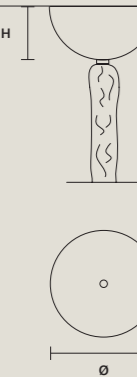

SINGLE CANOPY

SIZE	FINISHINGS	PRODUCT NAME
Ø 20 cm / 7.90"	● G04	DIAMOND S 12/120/120
H 10 cm / 3.90"		DIAMOND S 16/145/125
		DIAMOND S 24/143/175
		DIAMOND S 32/110/250
		DIAMOND S 64/140/500