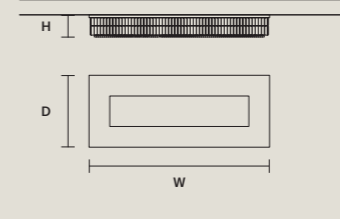

PALLADIO
PL 20/150/18 RC

W	150 cm / 59.10"
D	60 cm / 23.60"
H	18 cm / 7.10"
■	37 kg / 81.40 lb

STANDARD LIGHTING
20×E26×60 W MAX (NOT INCL.)*
* BULB MAX Ø 45 mm / 1.80"