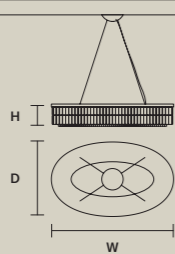

STANDARD LIGHTING

12×E27×20 W MAX (NOT INCL.)
* BULB MAX Ø 45 mm / 1.80"