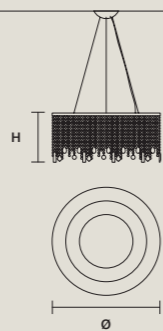

CRISTALLE S 10/80/35 RD

∅ 80 cm / 31.50"
H 35 cm / 13.80"
■ 22 kg / 48.50 lb

STANDARD LIGHTING
10×E26×60 W MAX (NOT INCL.)