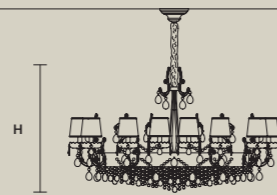

ETERNAL S 21/125/75

∅ 125 cm / 49.20"
H 75 cm / 29.50"
■ 80 kg / 176.00 lb

STANDARD LIGHTING
14×E14×10 W MAX (NOT INCL.)
7×E27×20 W MAX (NOT INCL.)