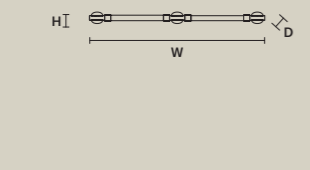

MODULE 7	
w	58 cm / 22.80"
d	5 cm / 2.00"
H	3,8 cm / 1.50"
■	1 kg / 2.20 lb
INTEGRATED LED LIGHTING	
8 LED LIGHTS CRI>85	
3000 K – 12 W	
1560 NOMINAL LM