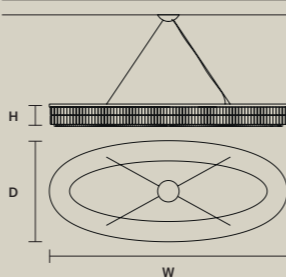

STANDARD LIGHTING

22×E27×20 W MAX (NOT INCL.)
* BULB MAX Ø 45 mm / 1.80"