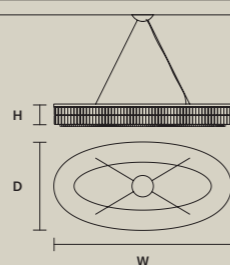

STANDARD LIGHTING

16×E27×20 W MAX (NOT INCL.)
* BULB MAX Ø 45 mm / 1.80"