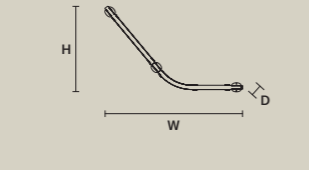

MODULE 6	
w	92 cm / 36.20"
d	5 cm / 2.00"
H	17,5 cm / 6.90"
■	1,5 kg / 3.30 lb
INTEGRATED LED LIGHTING	
8 LED LIGHTS CRI>85	
3000 K – 12 W	
1560 NOMINAL LM