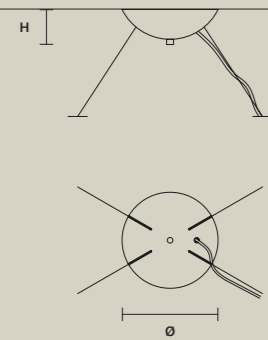

SINGLE CANOPY

SIZE	
Ø	18 cm / 7.10"
H	6 cm / 2.40"

FINISHINGS
● V87

PRODUCT NAME
ROYALE S 24/120/50 OV
ROYALE S 36/155/50 OV