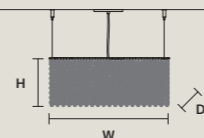

CUBO S/LONG/A		CE	ETL
W	50 cm / 19.70"		
D	12,5 cm / 4.90"		
H	20 cm / 7.90"		
STANDARD LIGHTING			
4×E12×40 W MAX (NOT INCL.)