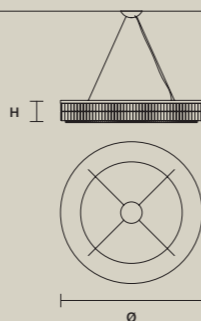

STANDARD LIGHTING

16×E27×20 W MAX (NOT INCL.)
* BULB MAX Ø 45 mm / 1.80"