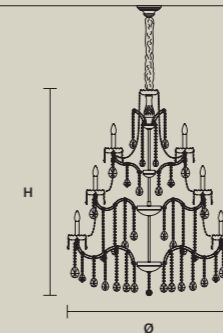

AQABA S 25/110/140

∅ 110 cm / 43.30"
H 140 cm / 55.10"
■ 41 kg / 90.20 lb

STANDARD LIGHTING 25×E14×10 W MAX (NOT INCL.)

INTEGRATED LED LIGHTING RGB-W 25×LED SOURCE - 212,5 W TOT

DW 25×LED SOURCE - 202,5 W TOT