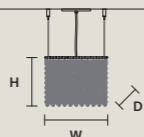

CUBO S/SQUARE/MEDIUM 20		CE	ETL
W	25 cm / 9.80"		
D	25 cm / 9.80"		
H	20 cm / 7.90"		
STANDARD LIGHTING			
4×E12×40 W MAX (NOT INCL.)