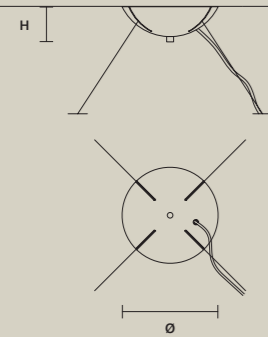

SINGLE CANOPY

SIZE	
Ø	18 cm / 7.10"
H	6 cm / 2.40"

FINISHINGS
● V87

PRODUCT NAME
ROYALE S 12/85/50 OV