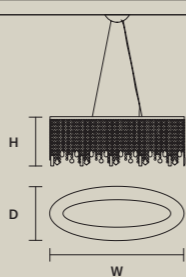

CRISTALLE S 5/100/35 OV

w 100 cm / 39.40"
D 40 cm / 15.70"
H 35 cm / 13.80"
■ 16 kg / 35.30 lb

STANDARD LIGHTING
5×E27×20 W MAX (NOT INCL.)