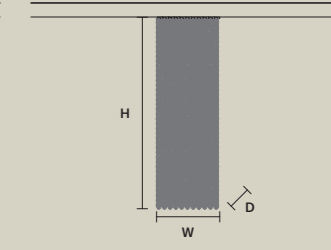

W 25 cm / 9.80"  
D 25 cm / 9.80"  
H 80 cm / 31.50"

STANDARD LIGHTING  
10xE14x10 W MAX (NOT INCL.)

**CUBO PL/SQUARE/LARGE 20**

W 50 cm / 19.70"  
D 50 cm / 19.70"  
H 20 cm / 7.90"

STANDARD LIGHTING  
12xE14x10 W MAX (NOT INCL.)