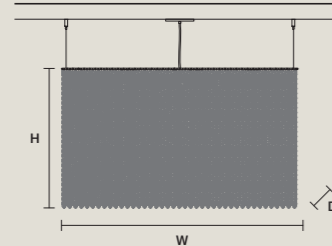

CUBO S/LONG/R

W	100 cm / 39.40"
D	25 cm / 9.80"
H	60 cm / 23.60"

STANDARD LIGHTING
18xE12x40 W MAX (NOT INCL.)