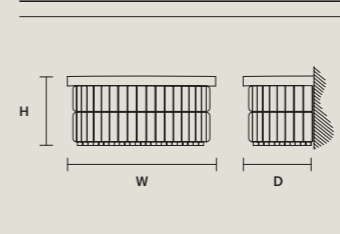

PALLADIO
A 2/32/18 RD

W	32 cm / 12.60"
D	16 cm / 6.30"
H	18 cm / 7.10"
■	3 kg / 6.60 lb

STANDARD LIGHTING
2×E12×40 W MAX (NOT INCL.)*