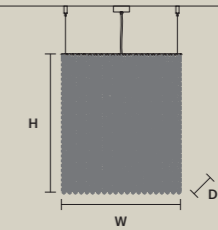

CUBO S/LONG/C

w 50 cm / 19.70"
d 12,5 cm / 4.90"
h 60 cm / 23.60"

STANDARD LIGHTING

7×E14×10 W MAX (NOT INCL.)