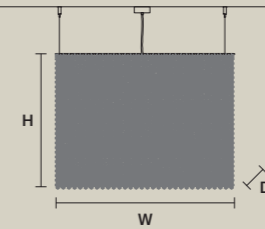

CUBO S/LONG/F

w 75 cm / 29.50"
d 12,5 cm / 4.90"
h 60 cm / 23.60"

STANDARD LIGHTING

9×E14×10 W MAX (NOT INCL.)