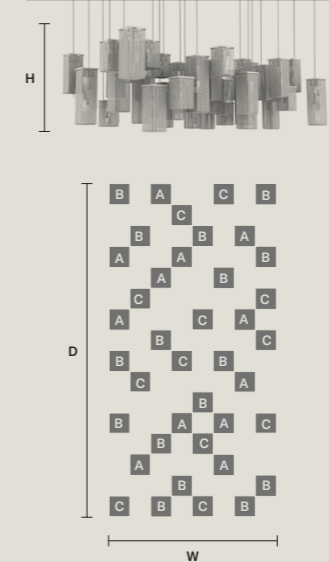

MODULES

- **A** 12×Cubo S/Square/Medium/40
- **B** 16×Cubo S/Square/Medium/60
- **C** 12×Cubo S/Square/Medium/80

CUBO COMBO S300 RC

W	100 cm / 39.40"
D	300 cm / 118.10"
H	120 cm / 47.20"
■	204 kg / 448.80 lb

STANDARD LIGHTING
192×E12×40 W MAX (NOT INCL.)