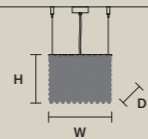

CUBO S/SQUARE/ MEDIUM 20

w 25 cm / 9.80"
d 25 cm / 9.80"
h 20 cm / 7.90"

STANDARD LIGHTING

4×E14×10 W MAX (NOT INCL.)