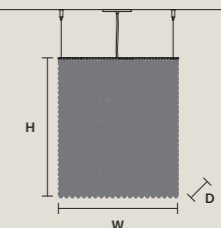

CUBO S/LONG/C		CE	ETL
W	50 cm / 19.70"		
D	12,5 cm / 4.90"		
H	60 cm / 23.60"		
STANDARD LIGHTING			
7×E12×40 W MAX (NOT INCL.)