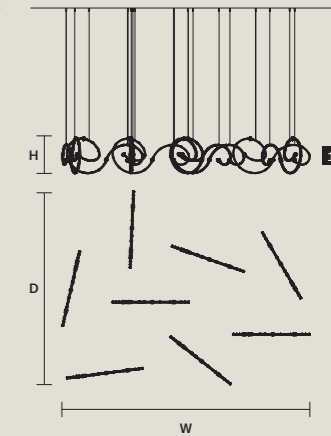

RAQAM N6
BASIC BATCH A
MODULO 1 × 8

W 369 cm / 145.30"
D 290 cm / 114.20"
H 57 cm / 22.40"
■ 27 kg / 59.40 lb

INTEGRATED LED LIGHTING
64 LED LIGHTS CRI>85
3000 K – 96 W
12480 NOMINAL LM