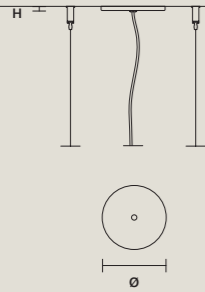

SINGLE CANOPY

SIZE		FINISHINGS	PRODUCT NAME
Ø	12 cm / 4.70"	● G04	CUBO S/SQUARE/MEDIUM 20
H	0,8 cm / 0.30"		CUBO S/SQUARE/MEDIUM 40
			CUBO S/SQUARE/MEDIUM 60
			CUBO S/SQUARE/MEDIUM 80
			CUBO S/SQUARE/LARGE 20
			CUBO S/SQUARE/LARGE 40
			CUBO S/LONG/A
			CUBO S/LONG/B
			CUBO S/LONG/C
			CUBO S/LONG/D
			CUBO S/LONG/E
			CUBO S/LONG/F
			CUBO S/LONG/G
			CUBO S/LONG/H
			CUBO S/LONG/I
			CUBO S/LONG/J
			CUBO S/LONG/K
			CUBO S/LONG/L
			CUBO S/LONG/M
			CUBO S/LONG/N
			CUBO S/LONG/O
			CUBO S/LONG/P
			CUBO S/LONG/Q
			CUBO S/LONG/R
			CUBO S/LONG/S
			CUBO S/LONG/T