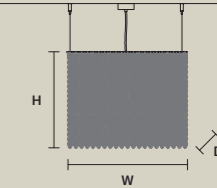

CUBO S/SQUARE/ LARGE 40

w 50 cm / 19.70"
d 50 cm / 19.70"
h 40 cm / 15.70"

STANDARD LIGHTING

12×E14×10 W MAX (NOT INCL.)