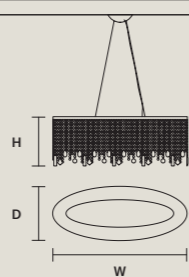

CRISTALLE S 5/100/35 OV

W 100 cm / 39.40"
D 40 cm / 15.70"
H 35 cm / 13.80"
■ 16 kg / 35.30 lb

STANDARD LIGHTING
5×E26×60 W MAX (NOT INCL.)