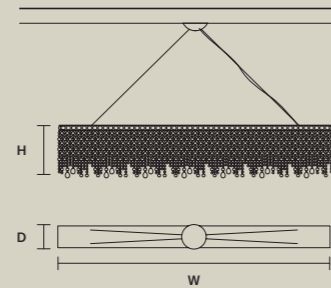

STANDARD LIGHTING

10×E14×10 W MAX (NOT INCL.)