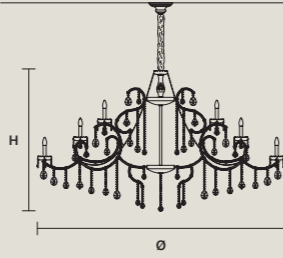

AQABA S 48/215/120

∅ 215 cm / 84.60"
H 120 cm / 47.20"
■ 93 kg / 204.60 lb

STANDARD LIGHTING
48×E12×40 W MAX (NOT INCL.)

INTEGRATED LED LIGHTING
RGB-W 48×LED SOURCE - 408 W TOT
DW 48×LED SOURCE - 388,8 W TOT