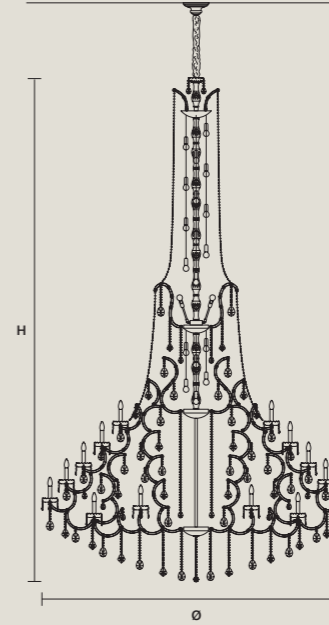

STANDARD LIGHTING   
70×E12×40 W MAX (NOT INCL.)

INTEGRATED LED LIGHTING   
RGB-W 70×LED SOURCE - 595 W TOT  
DW 70×LED SOURCE - 567 W TOT

**AQABA S 116/245/400**

∅ 245 cm / 96.50"  
H 400 cm / 157.50"  
■ 200 kg / 440.00 lb

STANDARD LIGHTING   
116×E12×40 W MAX (NOT INCL.)

INTEGRATED LED LIGHTING   
RGB-W 116×LED SOURCE - 986 W TOT  
DW 116×LED SOURCE - 939,6 W TOT

**AQABA S 56/185/230**

∅ 185 cm / 72.80"  
H 230 cm / 90.60"  
■ 103 kg / 226.60 lb