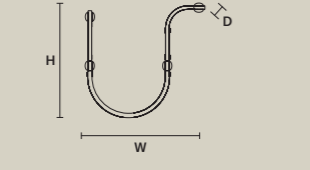

MODULE 4	
w	47,5 cm / 18.70"
d	5 cm / 2.00"
H	49 cm / 19.30"
■	1,5 kg / 3.30 lb
INTEGRATED LED LIGHTING	
8 LED LIGHTS CRI>85	
3000 K – 12 W	
1560 NOMINAL LM	

MODULE 5	
w	36 cm / 14.20"
d	5 cm / 2.00"
H	55 cm / 21.60"
■	1,2 kg / 2.60 lb
INTEGRATED LED LIGHTING	
6 LED LIGHTS CRI>85	
3000 K – 9 W	
1170 NOMINAL LM