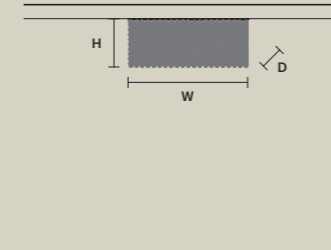

W 25 cm / 9.80"  
D 25 cm / 9.80"  
H 80 cm / 31.50"

STANDARD LIGHTING  
10xE14x10 W MAX (NOT INCL.)

**CUBO PL/SQUARE/LARGE 20**

W 50 cm / 19.70"  
D 50 cm / 19.70"  
H 20 cm / 7.90"

STANDARD LIGHTING  
12xE14x10 W MAX (NOT INCL.)