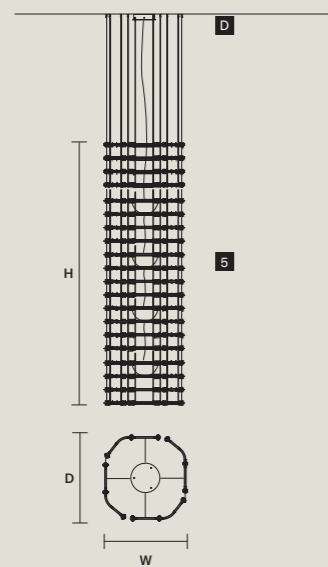

RAQAM N7
BASIC BATCH A
MODULO 7 x 8

W 117 cm / 46.10"
D 60 cm / 23.60"
H 50 cm / 19.70"
■ 12 kg / 26.40 lb

INTEGRATED LED LIGHTING

48 LED LIGHTS CRI>85
3000 K - 72 W
9360 NOMINAL LM

RAQAM O1
COMPOSITION
BASIC BATCH B x 5

W 93.5 cm / 36.80"
D 93.5 cm / 36.80"
H 250 cm / 98.40"
■ 135 kg / 297.00 lb

INTEGRATED LED LIGHTING

480 LED LIGHTS CRI>85
3000 K - 720 W
93600 NOMINAL LM

RAQAM P4
BASIC BATCH A
MODULO 7 x 32

∅ 126 cm / 49.60"
H 223 cm / 87.80"
■ 42 kg / 92.40 lb

INTEGRATED LED LIGHTING

192 LED LIGHTS CRI>85
3000 K - 288 W
37440 NOMINAL LM

RAQAM Q5
BASIC BATCH D - MODULO 1 x 16
+ MODULO 1 x 8 + MODULO 1 x 8

∅ 385 cm / 151.60"
H 209 cm / 82.30"
■ 120 kg / 264.00 lb

INTEGRATED LED LIGHTING

256 LED LIGHTS CRI>85
3000 K - 384 W
49920 NOMINAL LM

RAQAM Q5
BASIC BATCH E
MODULO 1 x 10

∅ 266 cm / 104.70"
H 55 cm / 21.70"
■ 38 kg / 83.60 lb

INTEGRATED LED LIGHTING

80 LED LIGHTS CRI>85
3000 K - 120 W
15600 NOMINAL LM

RAQAM R1
BASIC BATCH B
MODULO 1 x 32

W 227 cm / 89.40"
D 470 cm / 185.00"
H 223 cm / 87.80"
■ 104 kg / 228.80 lb

INTEGRATED LED LIGHTING

256 LED LIGHTS CRI>85
3000 K - 384 W
49920 NOMINAL LM

RAQAM R3
BASIC BATCH A
MODULO 1 x 16

∅ 125 cm / 49.20"
H 530 cm / 208.70"
■ 52 kg / 114.40 lb

INTEGRATED LED LIGHTING

128 LED LIGHTS CRI>85
3000 K - 192 W
24960 NOMINAL LM

RAQAM R4
BASIC BATCH B
MODULO 3 x 16 + MODULO 7 x 56

W 227 cm / 89.40"
D 191 cm / 75.20"
H 250 cm / 98.40"
■ 84 kg / 184.80 lb

INTEGRATED LED LIGHTING

432 LED LIGHTS CRI>85
3000 K - 648 W
84240 NOMINAL LM

MODULES
7 x 8

MODULES
5 x 80

MODULES
7 x 32

MODULES
1 x 32

MODULES
1 x 10

MODULES
1 x 32

MODULES
1 x 16

MODULES
3 x 16

7 x 56

CANOPY
RECESSED

CANOPY
D x1
∅ 10 cm / 3.90"
H 2,5 cm / 1.00"

CANOPY
C x1
∅ 42 cm / 16.50"
H 6 cm / 2.40"

CANOPY
D x1
∅ 10 cm / 3.90"
H 2,5 cm / 1.00"

CANOPY
A x1
∅ 30 cm / 11.80"
H 6 cm / 2.40"

CANOPY
RECESSED

CANOPY
RECESSED

CANOPY
RECESSED

CABLES
x16 SINGLE STEEL CABLES

CABLES
x15 SINGLE STEEL CABLES

CABLES
x32 SINGLE STEEL CABLES

CABLES
x67 SINGLE STEEL CABLES

CABLES
x13 SINGLE STEEL CABLES

CABLES
x64 SINGLE STEEL CABLES

CABLES
x16 SINGLE STEEL CABLES

CABLES
x48 SINGLE STEEL CABLES