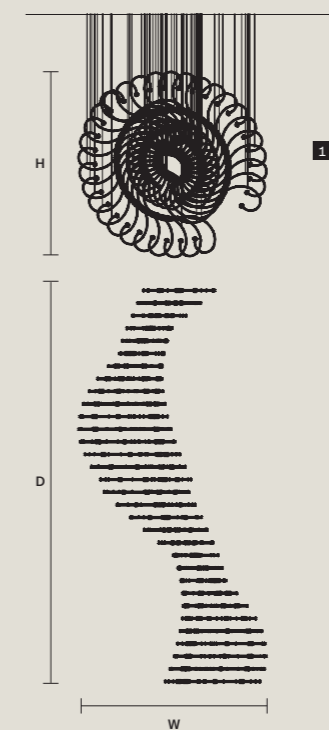

RAQAM N7
BASIC BATCH A
MODULO 7 x 8

W 117 cm / 46.10"
D 60 cm / 23.60"
H 50 cm / 19.70"
■ 12 kg / 26.40 lb

INTEGRATED LED LIGHTING

48 LED LIGHTS CRI>85
3000 K - 72 W
9360 NOMINAL LM

RAQAM O1
COMPOSITION
BASIC BATCH B x 5

W 93.5 cm / 36.80"
D 93.5 cm / 36.80"
H 250 cm / 98.40"
■ 135 kg / 297.00 lb

INTEGRATED LED LIGHTING

480 LED LIGHTS CRI>85
3000 K - 720 W
93600 NOMINAL LM

RAQAM P4
BASIC BATCH A
MODULO 7 x 32

∅ 126 cm / 49.60"
H 223 cm / 87.80"
■ 42 kg / 92.40 lb

INTEGRATED LED LIGHTING

192 LED LIGHTS CRI>85
3000 K - 288 W
37440 NOMINAL LM

RAQAM Q5
BASIC BATCH D - MODULO 1 x 16
+ MODULO 1 x 8 + MODULO 1 x 8

∅ 385 cm / 151.60"
H 209 cm / 82.30"
■ 120 kg / 264.00 lb

INTEGRATED LED LIGHTING

256 LED LIGHTS CRI>85
3000 K - 384 W
49920 NOMINAL LM

RAQAM Q5
BASIC BATCH E
MODULO 1 x 10

∅ 266 cm / 104.70"
H 55 cm / 21.70"
■ 38 kg / 83.60 lb

INTEGRATED LED LIGHTING

80 LED LIGHTS CRI>85
3000 K - 120 W
15600 NOMINAL LM

RAQAM R1
BASIC BATCH B
MODULO 1 x 32

W 227 cm / 89.40"
D 470 cm / 185.00"
H 223 cm / 87.80"
■ 104 kg / 228.80 lb

INTEGRATED LED LIGHTING

256 LED LIGHTS CRI>85
3000 K - 384 W
49920 NOMINAL LM

RAQAM R3
BASIC BATCH A
MODULO 1 x 16

∅ 125 cm / 49.20"
H 530 cm / 208.70"
■ 52 kg / 114.40 lb

INTEGRATED LED LIGHTING

128 LED LIGHTS CRI>85
3000 K - 192 W
24960 NOMINAL LM

RAQAM R4
BASIC BATCH B
MODULO 3 x 16 + MODULO 7 x 56

W 227 cm / 89.40"
D 191 cm / 75.20"
H 250 cm / 98.40"
■ 84 kg / 184.80 lb

INTEGRATED LED LIGHTING

432 LED LIGHTS CRI>85
3000 K - 648 W
84240 NOMINAL LM

MODULES
7 x 8

MODULES
5 x 80

MODULES
7 x 32

MODULES
1 x 32

MODULES
1 x 10

MODULES
1 x 32

MODULES
1 x 16

MODULES
3 x 16

7 x 56

CANOPY
RECESSED

CANOPY
D x1
∅ 10 cm / 3.90"
H 2,5 cm / 1.00"

CANOPY
C x1
∅ 42 cm / 16.50"
H 6 cm / 2.40"

CANOPY
D x1
∅ 10 cm / 3.90"
H 2,5 cm / 1.00"

CANOPY
A x1
∅ 30 cm / 11.80"
H 6 cm / 2.40"

CANOPY
RECESSED

CANOPY
RECESSED

CANOPY
RECESSED

CABLES
x16 SINGLE STEEL CABLES

CABLES
x15 SINGLE STEEL CABLES

CABLES
x32 SINGLE STEEL CABLES

CABLES
x67 SINGLE STEEL CABLES

CABLES
x13 SINGLE STEEL CABLES

CABLES
x64 SINGLE STEEL CABLES

CABLES
x16 SINGLE STEEL CABLES

CABLES
x48 SINGLE STEEL CABLES