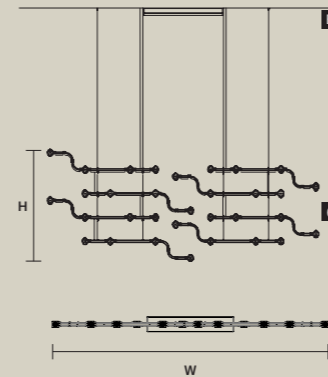

**RAQAM M6
BASIC BATCH A
MODULO 6 × 20**

∅ 60 cm / 23.60"
H 200 cm / 78.70"
■ 45 kg / 99.00 lb

INTEGRATED LED LIGHTING
160 LED LIGHTS CRI>85
3000 K – 240 W
31200 NOMINAL LM

**RAQAM M7
BASIC BATCH A
MODULO 6 × 20 + MODULO 7 × 10**

∅ 62 cm / 24.40"
H 263 cm / 103.50"
■ 62 kg / 136.40 lb

INTEGRATED LED LIGHTING
220 LED LIGHTS CRI>85
3000 K – 330 W
42900 NOMINAL LM

**RAQAM M7 ADDITIONAL
ELEMENT TO INCREASE THE
OVERALL HEIGHT MODULO 7 × 10**

∅ 62 cm / 24.40"
H 58 cm / 22.80"
■ 18 kg / 39.60 lb

INTEGRATED LED LIGHTING
60 LED LIGHTS CRI>85
3000 K – 90 W
11700 NOMINAL LM

**RAQAM N2
BASIC BATCH A8
MODULO 6 × 8**

W 225 cm / 88.60"
H 76 cm / 29.90"
■ 16 kg / 35.20 lb

INTEGRATED LED LIGHTING
64 LED LIGHTS CRI>85
3000 K – 96 W
12480 NOMINAL LM

**RAQAM N2
BASIC BATCH A16
MODULO 6 × 16**

W 225 cm / 88.60"
H 155 cm / 61.00"
■ 28 kg / 61.60 lb

INTEGRATED LED LIGHTING
128 LED LIGHTS CRI>85
3000 K – 192 W
24960 NOMINAL LM

**RAQAM N2
BASIC BATCH B8
MODULO 6 × 8**

W 121 cm / 47.60"
H 155 cm / 61.00"
■ 16 kg / 35.20 lb

INTEGRATED LED LIGHTING
64 LED LIGHTS CRI>85
3000 K – 96 W
12480 NOMINAL LM

**RAQAM N2
BASIC BATCH B16
MODULO 6 × 16**

W 121 cm / 47.60"
H 311 cm / 122.40"
■ 28 kg / 61.60 lb

INTEGRATED LED LIGHTING
128 LED LIGHTS CRI>85
3000 K – 192 W
24960 NOMINAL LM

**RAQAM N6
BASIC BATCH A
MODULO 1 × 8**

W 369 cm / 145.30"
D 290 cm / 114.20"
H 57 cm / 22.40"
■ 27 kg / 59.40 lb

INTEGRATED LED LIGHTING
64 LED LIGHTS CRI>85
3000 K – 96 W
12480 NOMINAL LM

MODULES
6 ×20

MODULES
6 ×20

7 ×10

MODULES
7 ×10

MODULES
6 ×8

MODULES
6 ×16

MODULES
6 ×8

MODULES
6 ×16

MODULES
1 ×8

CANOPY
B ×1
∅ 40 cm / 15.70"
H 6 cm / 2.40"

CANOPY
B ×1
∅ 40 cm / 15.70"
H 6 cm / 2.40"

CANOPY
E ×1
W 70 cm / 27.60"
D 15 cm / 5.90"
H 6 cm / 2.40"

CANOPY
E ×1
W 70 cm / 27.60"
D 15 cm / 5.90"
H 6 cm / 2.40"

CANOPY
E ×1
W 70 cm / 27.60"
D 15 cm / 5.90"
H 6 cm / 2.40"

CANOPY
E ×1
W 70 cm / 27.60"
D 15 cm / 5.90"
H 6 cm / 2.40"

CANOPY
RECESSED

CABLES
×3 SINGLE STEEL CABLES

CABLES
×13 SINGLE STEEL CABLES

CABLES
×4 SINGLE STEEL CABLES

CABLES
×4 SINGLE STEEL CABLES

CABLES
×2 SINGLE STEEL CABLES

CABLES
×2 SINGLE STEEL CABLES

CABLES
×16 SINGLE STEEL CABLES