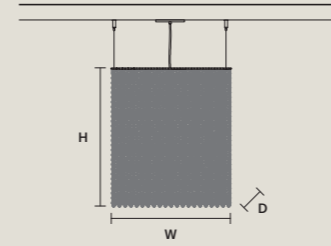

CUBO S/LONG/L

W	50 cm / 19.70"
D	25 cm / 9.80"
H	60 cm / 23.60"

STANDARD LIGHTING
12xE12x40 W MAX (NOT INCL.)