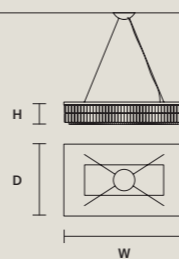

PALLADIO S 16/100/18 RC

W 100 cm / 39.40"
D 60 cm / 23.60"
H 18 cm / 7.10"
■ 27 kg / 59.40 lb

STANDARD LIGHTING
16×E26×60 W MAX (NOT INCL.)
* BULB MAX Ø 45 mm / 1.80"