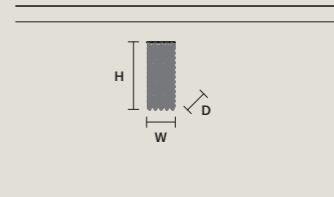

CUBO A/SQUARE

W	12.5 cm / 4.90"
D	12.5 cm / 4.90"
H	25 cm / 9.80"
STANDARD LIGHTING	
1×E12×40 W MAX (NOT INCL.)