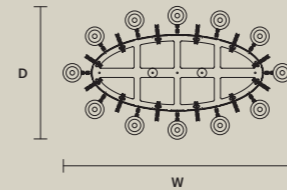

ETERNAL S 24/152/65

W 152 cm / 59.80"
D 86 cm / 33.90"
H 65 cm / 25.60"
■ 43 kg / 94.60 lb

STANDARD LIGHTING
12×E14×10 W MAX (NOT INCL.)
12×E27×20 W MAX (NOT INCL.)