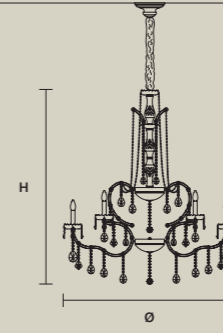

AQABA S 24/120/134

∅ 120 cm / 47.20"
H 134 cm / 52.80"
■ 43 kg / 94.60 lb

STANDARD LIGHTING 24×E14×10 W MAX (NOT INCL.)

INTEGRATED LED LIGHTING RGB-W 24×LED SOURCE - 204 W TOT

DW 24×LED SOURCE - 194,4 W TOT