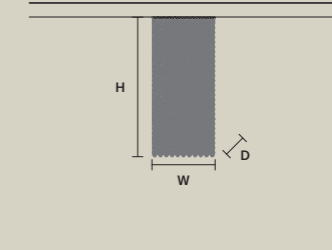

CUBO PL/SQUARE/MEDIUM 60

W 25 cm / 9.80"
D 25 cm / 9.80"
H 60 cm / 23.60"

STANDARD LIGHTING
8xE14x10 W MAX (NOT INCL.)