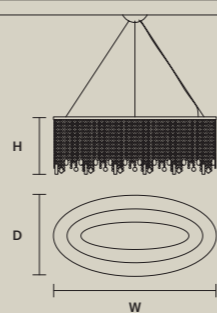

CRISTALLE S 6/120/40 OV

w 120 cm / 47.20"
D 60 cm / 23.60"
H 40 cm / 15.70"
■ 22 kg / 48.40 lb

STANDARD LIGHTING
6×E27×20 W MAX (NOT INCL.)