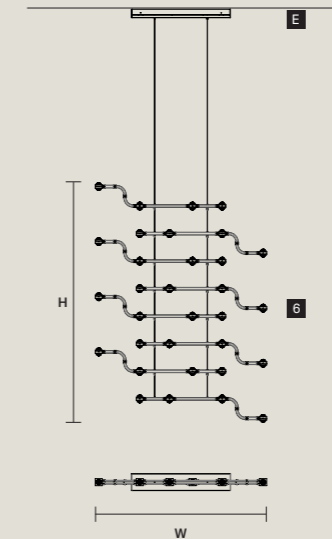

RAQAM N2
BASIC BATCH B8
MODULO 6 × 8

W 121 cm / 47.60"
H 155 cm / 61.00"
■ 16 kg / 35.20 lb

INTEGRATED LED LIGHTING
64 LED LIGHTS CRI>85
3000 K – 96 W
12480 NOMINAL LM