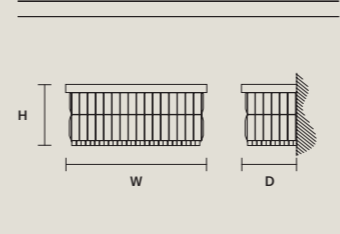

PALLADIO
A 2/30/18 RC

W	30 cm / 11.80"
D	14 cm / 5.50"
H	18 cm / 7.10"
■	3 kg / 6.60 lb

STANDARD LIGHTING
2×E12×40 W MAX (NOT INCL.)*