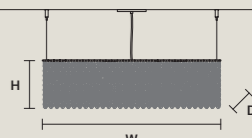

CUBO S/LONG/D		CE	ETL
W	75 cm / 29.50"		
D	12,5 cm / 4.90"		
H	20 cm / 7.90"		
STANDARD LIGHTING			
5×E12×40 W MAX (NOT INCL.)