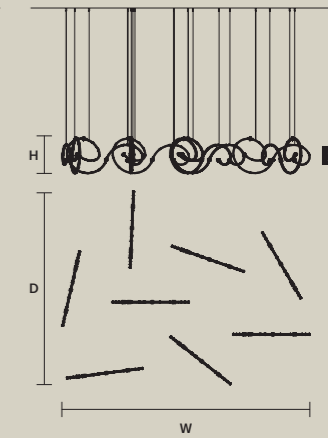

**RAQAM M6
BASIC BATCH A
MODULO 6 × 20**

∅ 60 cm / 23.60"
H 200 cm / 78.70"
■ 45 kg / 99.00 lb

INTEGRATED LED LIGHTING
160 LED LIGHTS CRI>85
3000 K – 240 W
31200 NOMINAL LM

**RAQAM M7
BASIC BATCH A
MODULO 6 × 20 + MODULO 7 × 10**

∅ 62 cm / 24.40"
H 263 cm / 103.50"
■ 62 kg / 136.40 lb

INTEGRATED LED LIGHTING
220 LED LIGHTS CRI>85
3000 K – 330 W
42900 NOMINAL LM

**RAQAM M7 ADDITIONAL
ELEMENT TO INCREASE THE
OVERALL HEIGHT MODULO 7 × 10**

∅ 62 cm / 24.40"
H 58 cm / 22.80"
■ 18 kg / 39.60 lb

INTEGRATED LED LIGHTING
60 LED LIGHTS CRI>85
3000 K – 90 W
11700 NOMINAL LM

**RAQAM N2
BASIC BATCH A8
MODULO 6 × 8**

W 225 cm / 88.60"
H 76 cm / 29.90"
■ 16 kg / 35.20 lb

INTEGRATED LED LIGHTING
64 LED LIGHTS CRI>85
3000 K – 96 W
12480 NOMINAL LM

**RAQAM N2
BASIC BATCH A16
MODULO 6 × 16**

W 225 cm / 88.60"
H 155 cm / 61.00"
■ 28 kg / 61.60 lb

INTEGRATED LED LIGHTING
128 LED LIGHTS CRI>85
3000 K – 192 W
24960 NOMINAL LM

**RAQAM N2
BASIC BATCH B8
MODULO 6 × 8**

W 121 cm / 47.60"
H 155 cm / 61.00"
■ 16 kg / 35.20 lb

INTEGRATED LED LIGHTING
64 LED LIGHTS CRI>85
3000 K – 96 W
12480 NOMINAL LM

**RAQAM N2
BASIC BATCH B16
MODULO 6 × 16**

W 121 cm / 47.60"
H 311 cm / 122.40"
■ 28 kg / 61.60 lb

INTEGRATED LED LIGHTING
128 LED LIGHTS CRI>85
3000 K – 192 W
24960 NOMINAL LM

**RAQAM N6
BASIC BATCH A
MODULO 1 × 8**

W 369 cm / 145.30"
D 290 cm / 114.20"
H 57 cm / 22.40"
■ 27 kg / 59.40 lb

INTEGRATED LED LIGHTING
64 LED LIGHTS CRI>85
3000 K – 96 W
12480 NOMINAL LM

MODULES
6 ×20

MODULES
6 ×20

7 ×10

MODULES
7 ×10

MODULES
6 ×8

MODULES
6 ×16

MODULES
6 ×8

MODULES
6 ×16

MODULES
1 ×8

CANOPY
B ×1
∅ 40 cm / 15.70"
H 6 cm / 2.40"

CANOPY
B ×1
∅ 40 cm / 15.70"
H 6 cm / 2.40"

CANOPY
E ×1
W 70 cm / 27.60"
D 15 cm / 5.90"
H 6 cm / 2.40"

CANOPY
E ×1
W 70 cm / 27.60"
D 15 cm / 5.90"
H 6 cm / 2.40"

CANOPY
E ×1
W 70 cm / 27.60"
D 15 cm / 5.90"
H 6 cm / 2.40"

CANOPY
E ×1
W 70 cm / 27.60"
D 15 cm / 5.90"
H 6 cm / 2.40"

CANOPY
RECESSED

CABLES
×3 SINGLE STEEL CABLES

CABLES
×13 SINGLE STEEL CABLES

CABLES
×4 SINGLE STEEL CABLES

CABLES
×4 SINGLE STEEL CABLES

CABLES
×2 SINGLE STEEL CABLES

CABLES
×2 SINGLE STEEL CABLES

CABLES
×16 SINGLE STEEL CABLES