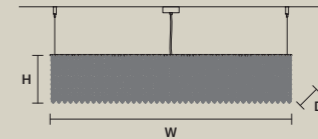

CUBO S/LONG/G

w 100 cm / 39.40"
d 12,5 cm / 4.90"
h 20 cm / 7.90"

STANDARD LIGHTING

6×E14×10 W MAX (NOT INCL.)