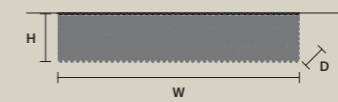

CUBO PL/LONG/P		CE
W	100 cm / 39.40"	
D	25 cm / 9.80"	
H	20 cm / 7.90"	
STANDARD LIGHTING		
12×E14×10 W MAX (NOT INCL.)