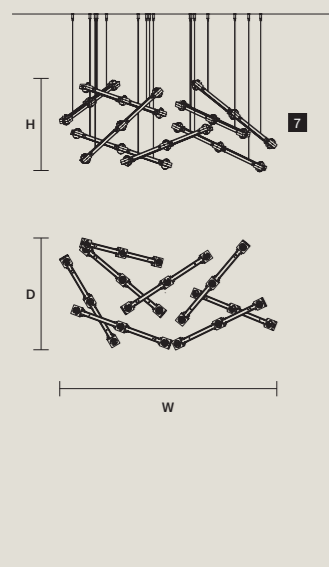

RAQAM N7
BASIC BATCH A
MODULO 7 x 8

W 117 cm / 46.10"
D 60 cm / 23.60"
H 50 cm / 19.70"
■ 12 kg / 26.40 lb

INTEGRATED LED LIGHTING

48 LED LIGHTS CRI>85
3000 K - 72 W
9360 NOMINAL LM

RAQAM O1
COMPOSITION
BASIC BATCH B x 5

W 93.5 cm / 36.80"
D 93.5 cm / 36.80"
H 250 cm / 98.40"
■ 135 kg / 297.00 lb

INTEGRATED LED LIGHTING

480 LED LIGHTS CRI>85
3000 K - 720 W
93600 NOMINAL LM

RAQAM P4
BASIC BATCH A
MODULO 7 x 32

∅ 126 cm / 49.60"
H 223 cm / 87.80"
■ 42 kg / 92.40 lb

INTEGRATED LED LIGHTING

192 LED LIGHTS CRI>85
3000 K - 288 W
37440 NOMINAL LM

RAQAM Q5
BASIC BATCH D - MODULO 1 x 16
+ MODULO 1 x 8 + MODULO 1 x 8

∅ 385 cm / 151.60"
H 209 cm / 82.30"
■ 120 kg / 264.00 lb

INTEGRATED LED LIGHTING

256 LED LIGHTS CRI>85
3000 K - 384 W
49920 NOMINAL LM

RAQAM Q5
BASIC BATCH E
MODULO 1 x 10

∅ 266 cm / 104.70"
H 55 cm / 21.70"
■ 38 kg / 83.60 lb

INTEGRATED LED LIGHTING

80 LED LIGHTS CRI>85
3000 K - 120 W
15600 NOMINAL LM

RAQAM R1
BASIC BATCH B
MODULO 1 x 32

W 227 cm / 89.40"
D 470 cm / 185.00"
H 223 cm / 87.80"
■ 104 kg / 228.80 lb

INTEGRATED LED LIGHTING

256 LED LIGHTS CRI>85
3000 K - 384 W
49920 NOMINAL LM

RAQAM R3
BASIC BATCH A
MODULO 1 x 16

∅ 125 cm / 49.20"
H 530 cm / 208.70"
■ 52 kg / 114.40 lb

INTEGRATED LED LIGHTING

128 LED LIGHTS CRI>85
3000 K - 192 W
24960 NOMINAL LM

RAQAM R4
BASIC BATCH B
MODULO 3 x 16 + MODULO 7 x 56

W 227 cm / 89.40"
D 191 cm / 75.20"
H 250 cm / 98.40"
■ 84 kg / 184.80 lb

INTEGRATED LED LIGHTING

432 LED LIGHTS CRI>85
3000 K - 648 W
84240 NOMINAL LM

MODULES
7 x 8

MODULES
5 x 80

MODULES
7 x 32

MODULES
1 x 32

MODULES
1 x 10

MODULES
1 x 32

MODULES
1 x 16

MODULES
3 x 16

7 x 56

CANOPY
RECESSED

CANOPY
D x1
∅ 10 cm / 3.90"
H 2,5 cm / 1.00"

CANOPY
C x1
∅ 42 cm / 16.50"
H 6 cm / 2.40"

CANOPY
D x1
∅ 10 cm / 3.90"
H 2,5 cm / 1.00"

CANOPY
A x1
∅ 30 cm / 11.80"
H 6 cm / 2.40"

CANOPY
RECESSED

CANOPY
RECESSED

CANOPY
RECESSED

CABLES
x16 SINGLE STEEL CABLES

CABLES
x15 SINGLE STEEL CABLES

CABLES
x32 SINGLE STEEL CABLES

CABLES
x67 SINGLE STEEL CABLES

CABLES
x13 SINGLE STEEL CABLES

CABLES
x64 SINGLE STEEL CABLES

CABLES
x16 SINGLE STEEL CABLES

CABLES
x48 SINGLE STEEL CABLES