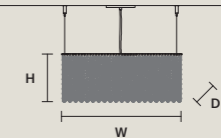

CUBO S/SQUARE/LARGE 20		CE	ETL
W	50 cm / 19.70"		
D	50 cm / 19.70"		
H	20 cm / 7.90"		
STANDARD LIGHTING			
12×E12×40 W MAX (NOT INCL.)