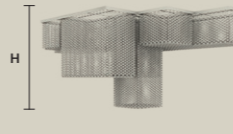

CUBO COMBO PL 150 RC

W	75 cm / 29.50"
D	150 cm / 59.10"
H	60 cm / 23.60"
■	54 kg / 118.80 lb

STANDARD LIGHTING
53×E14×10 W MAX (NOT INCL.)