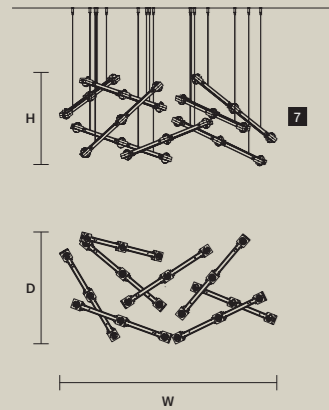

**CABLES**  
×16 SINGLE STEEL CABLES

**RAQAM N7**  
BASIC BATCH A  
MODULO 7 × 8

W 117 cm / 46.10"  
D 60 cm / 23.60"  
H 50 cm / 19.70"  
■ 12 kg / 26.40 lb

INTEGRATED LED LIGHTING  
48 LED LIGHTS CRI>85  
3000 K – 72 W  
9360 NOMINAL LM