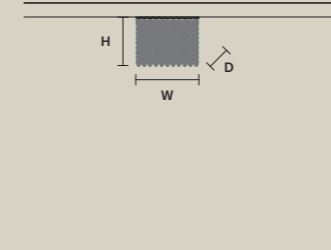

CUBO PL/SQUARE/MEDIUM 20

W 25 cm / 9.80"
D 25 cm / 9.80"
H 20 cm / 7.90"

STANDARD LIGHTING
4xE14x10 W MAX (NOT INCL.)