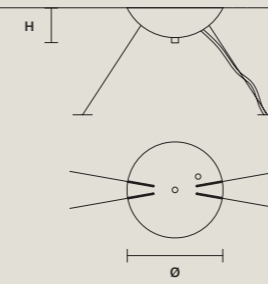

SINGLE CANOPIES

SINGLE CANOPY

SIZE	
Ø	18 cm / 7.10"
H	6 cm / 2.40"

FINISHINGS
● V90

PRODUCT NAME
PALLADIO S 5/80/18 LN
PALLADIO S 6/100/18 LN
PALLADIO S 7/120/18 LN