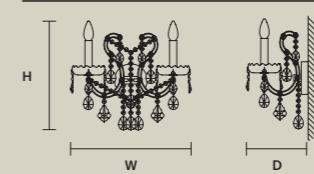

AQABA A 2/44/37

W 44 cm / 17.30"
D 20 cm / 7.90"
H 37 cm / 14.60"
■ 2 kg / 4.40 lb

STANDARD LIGHTING
2×E14×10 W MAX (NOT INCL.)

INTEGRATED LED LIGHTING
RGB-W 2×LED SOURCE - 17 W TOT
DW 2×LED SOURCE - 16,2 W TOT