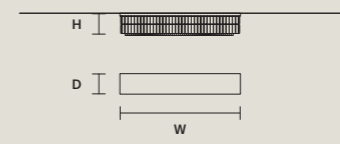

PALLADIO
PL 6/100/18 LN

W	100 cm / 39.40"
D	17 cm / 6.70"
H	18 cm / 7.10"
■	10 kg / 22.00 lb

STANDARD LIGHTING
6×E26×60 W MAX (NOT INCL.)*
* BULB MAX Ø 45 mm / 1.80"