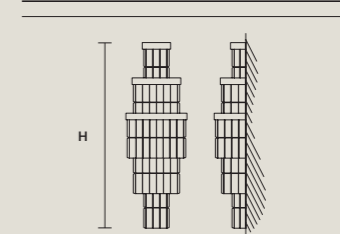

PALLADIO
A 4/22/70

W	22 cm / 8.70"
D	14 cm / 5.50"
H	70 cm / 27.60"
■	4,5 kg / 9.90 lb

STANDARD LIGHTING
4×E12×40 W MAX (NOT INCL.)*