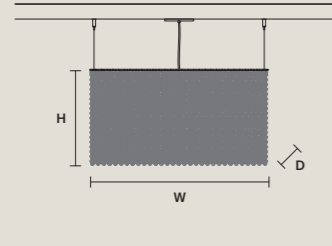

CUBO S/LONG/N

W	75 cm / 29.50"
D	25 cm / 9.80"
H	40 cm / 15.70"

STANDARD LIGHTING
17xE12x40 W MAX (NOT INCL.)