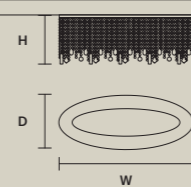

CRISTALLE PL 5/100/35 OV

w 100 cm / 39.40"
D 40 cm / 15.70"
H 35 cm / 13.80"
■ 16 kg / 35.30 lb

STANDARD LIGHTING
5×E27×20 W MAX (NOT INCL.)