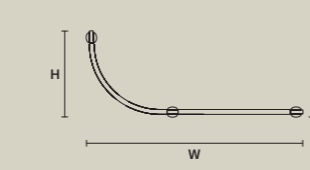

Raqam

Telaio in metallo galvanizzato ricoperto in vetro trasparente. Illuminazione LED.

Galvanised metal frame covered with clear glass. LED lighting.

Galvanisch beschichtete Metallstruktur, mit transparentem Glas ummantelt. LED-Leuchtmittel.

Marco de metal galvanizado revestido de vidrio transparente. Iluminación LED.

Structure en métal galvanisé recouverte de verre transparent. Éclairage à LED.

Каркас из оцинкованного металла, покрытого прозрачным стеклом. Светодиодный светильник.

透明玻璃装饰的电镀金属灯架。LED 灯。

إطار معدني مجلفن مغطى بالزجاج الشفاف. الإنارة ليد.

FINISHINGS

DIMMING CONTROL OPTIONS

DISCOVER MORE

MODULE 1	
w	114,5 cm / 45.10"
d	5 cm / 2.00"
H	51,5 cm / 20.30"
■	3,1 kg / 6.80 lb
INTEGRATED LED LIGHTING	
8 LED LIGHTS CRI>85	
3000 K – 12 W	
1560 NOMINAL LM	

MODULE 2	
w	68,5 cm / 27.00"
d	5 cm / 2.00"
H	37,5 cm / 14.80"
■	2 kg / 4.40 lb
INTEGRATED LED LIGHTING	
6 LED LIGHTS CRI>85	
3000 K – 9 W	
1170 NOMINAL LM	

MODULE 3	
w	79,5 cm / 31.30"
d	5 cm / 2.00"
H	32 cm / 12.60"
■	1,2 kg / 2.60 lb
INTEGRATED LED LIGHTING	
6 LED LIGHTS CRI>85	
3000 K – 9 W	
1170 NOMINAL LM	

MODULE 4	
w	47,5 cm / 18.70"
d	5 cm / 2.00"
H	49 cm / 19.30"
■	1,5 kg / 3.30 lb
INTEGRATED LED LIGHTING	
8 LED LIGHTS CRI>85	
3000 K – 12 W	
1560 NOMINAL LM	

MODULE 5	
w	36 cm / 14.20"
d	5 cm / 2.00"
H	55 cm / 21.60"
■	1,2 kg / 2.60 lb
INTEGRATED LED LIGHTING	
6 LED LIGHTS CRI>85	
3000 K – 9 W	
1170 NOMINAL LM	

MODULE 6	
w	92 cm / 36.20"
d	5 cm / 2.00"
H	17,5 cm / 6.90"
■	1,5 kg / 3.30 lb
INTEGRATED LED LIGHTING	
8 LED LIGHTS CRI>85	
3000 K – 12 W	
1560 NOMINAL LM	

MODULE 7	
w	58 cm / 22.80"
d	5 cm / 2.00"
H	3,8 cm / 1.50"
■	1 kg / 2.20 lb
INTEGRATED LED LIGHTING	
8 LED LIGHTS CRI>85	
3000 K – 12 W	
1560 NOMINAL LM	

Canopies	

CANOPY A	
ø	30 cm / 11.80"
H	6 cm / 2.40"

CANOPY B	
ø	40 cm / 15.70"
H	6 cm / 2.40"

CANOPY C	
ø	42 cm / 16.50"
H	6 cm / 2.40"

CANOPY D	
ø	10 cm / 3.90"
H	2,5 cm / 1.00"