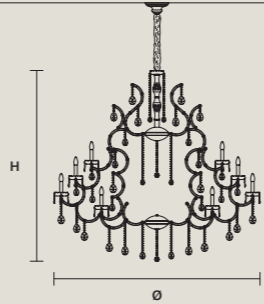

AQABA S 56/185/165

∅ 185 cm / 72.80"
H 165 cm / 65.00"
■ 108 kg / 237.60 lb

STANDARD LIGHTING
56×E12×40 W MAX (NOT INCL.)

INTEGRATED LED LIGHTING
RGB-W 56×LED SOURCE - 476 W TOT
DW 56×LED SOURCE - 453,6 W TOT