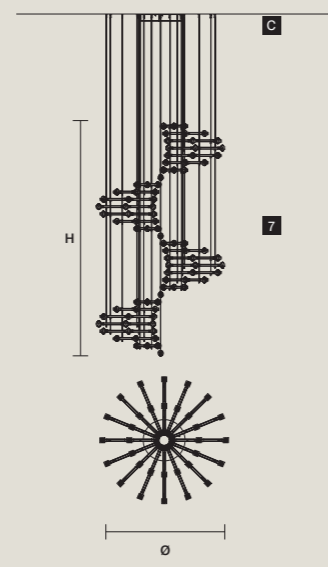

RAQAM N7
BASIC BATCH A
MODULO 7 x 8

W 117 cm / 46.10"
D 60 cm / 23.60"
H 50 cm / 19.70"
■ 12 kg / 26.40 lb

INTEGRATED LED LIGHTING

48 LED LIGHTS CRI>85
3000 K - 72 W
9360 NOMINAL LM

RAQAM O1
COMPOSITION
BASIC BATCH B x 5

W 93.5 cm / 36.80"
D 93.5 cm / 36.80"
H 250 cm / 98.40"
■ 135 kg / 297.00 lb

INTEGRATED LED LIGHTING

480 LED LIGHTS CRI>85
3000 K - 720 W
93600 NOMINAL LM

RAQAM P4
BASIC BATCH A
MODULO 7 x 32

∅ 126 cm / 49.60"
H 223 cm / 87.80"
■ 42 kg / 92.40 lb

INTEGRATED LED LIGHTING

192 LED LIGHTS CRI>85
3000 K - 288 W
37440 NOMINAL LM

RAQAM Q5
BASIC BATCH D - MODULO 1 x 16
+ MODULO 1 x 8 + MODULO 1 x 8

∅ 385 cm / 151.60"
H 209 cm / 82.30"
■ 120 kg / 264.00 lb

INTEGRATED LED LIGHTING

256 LED LIGHTS CRI>85
3000 K - 384 W
49920 NOMINAL LM

RAQAM Q5
BASIC BATCH E
MODULO 1 x 10

∅ 266 cm / 104.70"
H 55 cm / 21.70"
■ 38 kg / 83.60 lb

INTEGRATED LED LIGHTING

80 LED LIGHTS CRI>85
3000 K - 120 W
15600 NOMINAL LM

RAQAM R1
BASIC BATCH B
MODULO 1 x 32

W 227 cm / 89.40"
D 470 cm / 185.00"
H 223 cm / 87.80"
■ 104 kg / 228.80 lb

INTEGRATED LED LIGHTING

256 LED LIGHTS CRI>85
3000 K - 384 W
49920 NOMINAL LM

RAQAM R3
BASIC BATCH A
MODULO 1 x 16

∅ 125 cm / 49.20"
H 530 cm / 208.70"
■ 52 kg / 114.40 lb

INTEGRATED LED LIGHTING

128 LED LIGHTS CRI>85
3000 K - 192 W
24960 NOMINAL LM

RAQAM R4
BASIC BATCH B
MODULO 3 x 16 + MODULO 7 x 56

W 227 cm / 89.40"
D 191 cm / 75.20"
H 250 cm / 98.40"
■ 84 kg / 184.80 lb

INTEGRATED LED LIGHTING

432 LED LIGHTS CRI>85
3000 K - 648 W
84240 NOMINAL LM

MODULES
7 x 8

MODULES
5 x 80

MODULES
7 x 32

MODULES
1 x 32

MODULES
1 x 10

MODULES
1 x 32

MODULES
1 x 16

MODULES
3 x 16

7 x 56

CANOPY
RECESSED

CANOPY
D x1
∅ 10 cm / 3.90"
H 2,5 cm / 1.00"

CANOPY
C x1
∅ 42 cm / 16.50"
H 6 cm / 2.40"

CANOPY
D x1
∅ 10 cm / 3.90"
H 2,5 cm / 1.00"

CANOPY
A x1
∅ 30 cm / 11.80"
H 6 cm / 2.40"

CANOPY
RECESSED

CANOPY
RECESSED

CANOPY
RECESSED

CABLES
x16 SINGLE STEEL CABLES

CABLES
x15 SINGLE STEEL CABLES

CABLES
x32 SINGLE STEEL CABLES

CABLES
x67 SINGLE STEEL CABLES

CABLES
x13 SINGLE STEEL CABLES

CABLES
x64 SINGLE STEEL CABLES

CABLES
x16 SINGLE STEEL CABLES

CABLES
x48 SINGLE STEEL CABLES