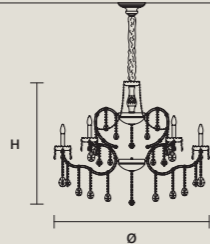

AQABA S 18/120/100

∅ 120 cm / 47.20"
H 100 cm / 39.40"
■ 35 kg / 77.00 lb

STANDARD LIGHTING
18×E12×40 W MAX (NOT INCL.)

INTEGRATED LED LIGHTING
RGB-W 18×LED SOURCE - 153 W TOT
DW 18×LED SOURCE - 145,8 W TOT