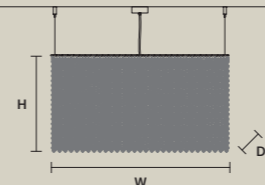

CUBO S/LONG/E

w 75 cm / 29.50"
d 12,5 cm / 4.90"
h 40 cm / 15.70"

STANDARD LIGHTING

9×E14×10 W MAX (NOT INCL.)