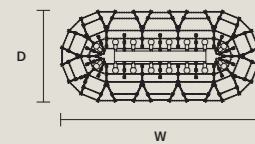

AQABA PL 16/155/37 OV

W 155 cm / 61.00"
D 73 cm / 28.70"
H 37 cm / 14.60"
■ 31 kg / 68.20 lb

STANDARD LIGHTING

16×E12×40 W MAX (NOT INCL.)

INTEGRATED LED LIGHTING

RGB-W 16×LED SOURCE - 136 W TOT

DW 16×LED SOURCE - 129,6 W TOT