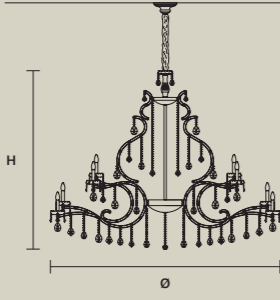

AQABA S 40/200/155

∅ 200 cm / 78.70"
H 155 cm / 61.00"
■ 82 kg / 180.40 lb

STANDARD LIGHTING
40×E14×10 W MAX (NOT INCL.)

INTEGRATED LED LIGHTING
RGB-W 40×LED SOURCE - 340 W TOT
DW 40×LED SOURCE - 324 W TOT