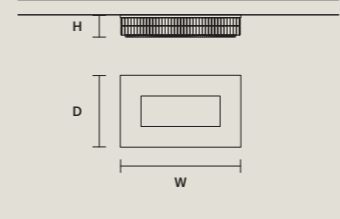

PALLADIO
PL 16/100/18 RC

W	100 cm / 39.40"
D	60 cm / 23.60"
H	18 cm / 7.10"
■	27 kg / 59.40 lb

STANDARD LIGHTING
16×E26×60 W MAX (NOT INCL.)*
* BULB MAX Ø 45 mm / 1.80"