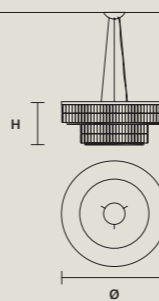

PALLADIO S 9/90/90

∅ 90 cm / 35.40"
H 35 cm / 13.80"
■ 15 kg / 33.00 lb

STANDARD LIGHTING
9×E26×60 W MAX (NOT INCL.)
* BULB MAX Ø 45 mm / 1.80"