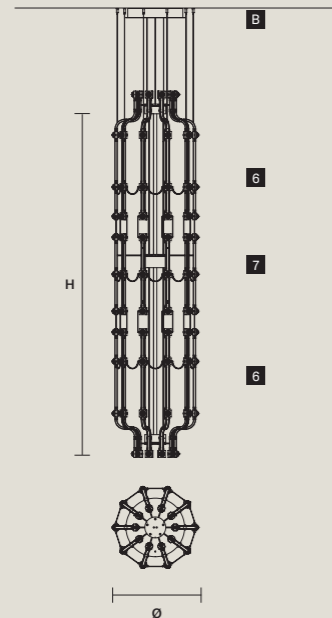

RAQAM M7
BASIC BATCH A
MODULO 6 × 20 + MODULO 7 × 10

∅ 62 cm / 24.40"
H 263 cm / 103.50"
■ 62 kg / 136.40 lb

INTEGRATED LED LIGHTING
220 LED LIGHTS CRI>85
3000 K – 330 W
42900 NOMINAL LM