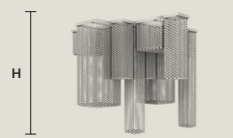

CUBO COMBO PL 100 SQ

W	100 cm / 39.40"
D	100 cm / 39.40"
H	80 cm / 31.50"
■	59 kg / 129.80 lb

STANDARD LIGHTING
51×E12×40 W MAX (NOT INCL.)

CUBO COMBO PL 175 SQ

W	175 cm / 68.90"
D	175 cm / 68.90"
H	80 cm / 31.50"
■	118 kg / 259.60 lb

STANDARD LIGHTING
107×E12×40 W MAX (NOT INCL.)

CUBO COMBO PL8 200 SQ

W	200 cm / 78.70"
D	200 cm / 78.70"
H	60 cm / 23.60"
■	108 kg / 237.60 lb

STANDARD LIGHTING
95×E12×40 W MAX (NOT INCL.)

CUBO COMBO PL21 200 SQ

W	200 cm / 78.70"
D	200 cm / 78.70"
H	80 cm / 31.50"
■	128 kg / 281.60 lb

STANDARD LIGHTING
151×E12×40 W MAX (NOT INCL.)

CUBO COMBO PL 150 RC

W	75 cm / 29.50"
D	150 cm / 59.10"
H	60 cm / 23.60"
■	54 kg / 118.80 lb

STANDARD LIGHTING
53×E12×40 W MAX (NOT INCL.)

CUBO COMBO PL 300 RC

W	100 cm / 39.40"
D	300 cm / 118.10"
H	80 cm / 31.50"
■	189 kg / 415.80 lb

STANDARD LIGHTING
195×E12×40 W MAX (NOT INCL.)

MODULES

- **A** 1xCubo PL/Long/B
- **B** 4xCubo PL/Square/Small 20
- **C** 3xCubo PL/Square/Small 40
- **D** 2xCubo PL/Square/Small 80
- **E** 2xCubo PL/Square/Medium 20
- **F** 1xCubo PL/Square/Medium 40
- **G** 2xCubo PL/Square/Medium 60

MODULES

- **A** 1xCubo PL/Long/P
- **B** 1xCubo PL/Long/Q
- **C** 1xCubo PL/Long/R
- **D** 1xCubo PL/Long/T
- **E** 1xCubo PL/Square/Medium 20
- **F** 1xCubo PL/Square/Medium 40
- **G** 1xCubo PL/Square/Medium 60
- **H** 1xCubo PL/Square/Medium 80
- **I** 1xCubo PL/Square/Large 40

MODULES

- **A** 1xCubo PL/Long/J
- **B** 1xCubo PL/Long/L
- **C** 1xCubo PL/Long/N
- **D** 1xCubo PL/Long/P
- **E** 1xCubo PL/Long/Q
- **F** 1xCubo PL/Long/S
- **G** 1xCubo PL/Square/Medium 20
- **H** 1xCubo PL/Square/Large 40

MODULES

- **A** 4xCubo PL/Square/Medium/20
- **B** 7xCubo PL/Square/Medium/40
- **C** 7xCubo PL/Square/Medium/60
- **D** 3xCubo PL/Square/Medium/80

MODULES

- **A** 1xCubo PL/Long/K
- **B** 2xCubo PL/Long/M
- **C** 2xCubo PL/Square/Medium 20
- **D** 1xCubo PL/Square/Medium 40
- **E** 1xCubo PL/Square/Medium 60

MODULES

- **A** 6xCubo PL/Long/J
- **B** 3xCubo PL/Long/K
- **C** 2xCubo PL/Long/L
- **D** 1xCubo PL/Long/O
- **E** 1xCubo PL/Long/Q
- **F** 1xCubo PL/Square/Medium 20
- **G** 1xCubo PL/Square/Medium 60
- **H** 4xCubo PL/Square/Medium 80