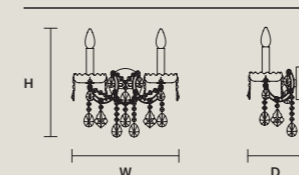

AQABA A 2/40/36

W 40 cm / 15.70"
D 20 cm / 7.90"
H 36 cm / 14.20"
■ 2,5 kg / 5.5 lb

STANDARD LIGHTING

2×E12×40 W MAX (NOT INCL.)

INTEGRATED LED LIGHTING

RGB-W 2×LED SOURCE - 17 W TOT

DW 2×LED SOURCE - 16,2 W TOT