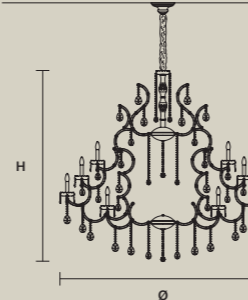

AQABA S 56/185/165

∅ 185 cm / 72.80"
H 165 cm / 65.00"
■ 108 kg / 237.60 lb

STANDARD LIGHTING
56×E14×10 W MAX (NOT INCL.)

INTEGRATED LED LIGHTING
RGB-W 56×LED SOURCE - 476 W TOT
DW 56×LED SOURCE - 453,6 W TOT