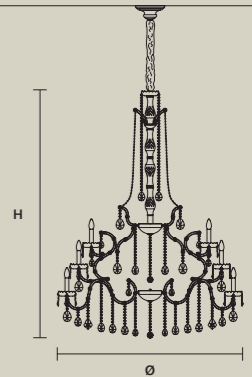

**AQABA S 32/130/105**

∅ 130 cm / 51.20"  
 H 105 cm / 41.30"  
 ■ 53 kg / 116.60 lb

STANDARD LIGHTING 32×E14×10 W MAX (NOT INCL.)

INTEGRATED LED LIGHTING RGB-W 32×LED SOURCE - 272 W TOT

DW 32×LED SOURCE - 259,2 W TOT

**AQABA S 32/130/170**

∅ 130 cm / 51.20"  
 H 170 cm / 66.90"  
 ■ 45 kg / 99.00 lb

STANDARD LIGHTING 32×E14×10 W MAX (NOT INCL.)

INTEGRATED LED LIGHTING RGB-W 32×LED SOURCE - 272 W TOT

DW 32×LED SOURCE - 259,2 W TOT

**AQABA S 36/165/160**

∅ 165 cm / 65.00"  
 H 160 cm / 63.00"  
 ■ 90 kg / 198.00 lb

STANDARD LIGHTING   
 36×E14×10 W MAX (NOT INCL.)

INTEGRATED LED LIGHTING   
 RGB-W 36×LED SOURCE - 306 W TOT  
 DW 36×LED SOURCE - 291,6 W TOT