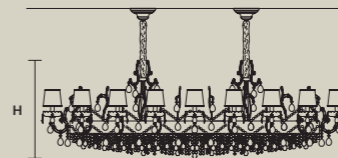

ETERNAL S 32/200/65

W 200 cm / 78.70"
D 110 cm / 43.30"
H 65 cm / 25.60"
■ 60 kg / 132.00 lb

STANDARD LIGHTING
16×E14×10 W MAX (NOT INCL.)
16×E27×20 W MAX (NOT INCL.)