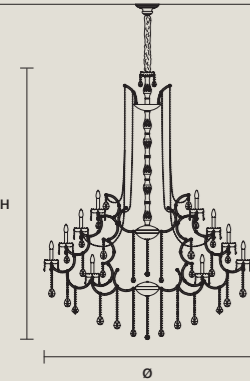

AQABA S 56/185/230

∅ 185 cm / 72.80"
H 230 cm / 90.60"
■ 103 kg / 226.60 lb

STANDARD LIGHTING
56×E12×40 W MAX (NOT INCL.)

INTEGRATED LED LIGHTING
RGB-W 56×LED SOURCE - 476 W TOT
DW 56×LED SOURCE - 453,6 W TOT