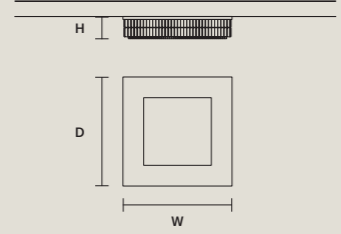

PALLADIO
PL 16/90/18 SQ

W	90 cm / 35.40"
D	90 cm / 35.40"
H	18 cm / 7.10"
■	31 kg / 68.20 lb

STANDARD LIGHTING
16×E26×60 W MAX (NOT INCL.)*
* BULB MAX Ø 45 mm / 1.80"