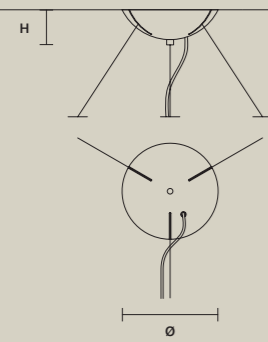

### SINGLE CANOPY

| SIZE |               |
|------|---------------|
| Ø    | 18 cm / 7.10" |
| H    | 6 cm / 2.40"  |

| FINISHINGS |
|------------|
| ● G04      |

| PRODUCT NAME            |
|-------------------------|
| CRISTALLE S 6/33/210    |
| CRISTALLE S 8/60/30 RD  |
| CRISTALLE S 10/80/35 RD |