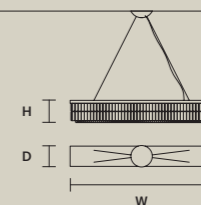

STANDARD LIGHTING

7×E27×20 W MAX (NOT INCL.)
* BULB MAX Ø 45 mm / 1.80"