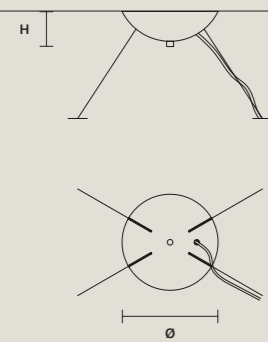

SINGLE CANOPY

SIZE	
Ø	18 cm / 7.10"
H	6 cm / 2.40"

FINISHINGS
● G04

PRODUCT NAME
CRISTALLE S 4/80/30 OV
CRISTALLE S 5/100/35 OV
CRISTALLE S 6/120/40 OV