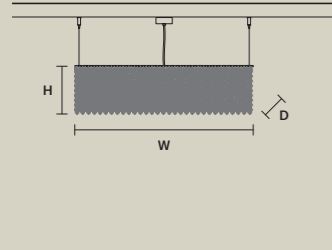

**CUBO S/LONG/L**

W 50 cm / 19.70"  
D 25 cm / 9.80"  
H 60 cm / 23.60"

STANDARD LIGHTING  
12xE14x10 W MAX (NOT INCL.)

**CUBO S/LONG/M**

W 75 cm / 29.50"  
D 25 cm / 9.80"  
H 20 cm / 7.90"

STANDARD LIGHTING  
9xE14x10 W MAX (NOT INCL.)