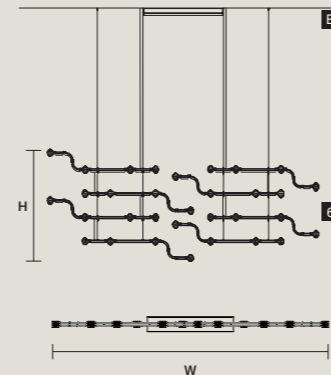

RAQAM N2
BASIC BATCH A8
MODULO 6 × 8

W 225 cm / 88.60"
H 76 cm / 29.90"
■ 16 kg / 35.20 lb

INTEGRATED LED LIGHTING
64 LED LIGHTS CRI>85
3000 K – 96 W
12480 NOMINAL LM