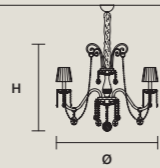

DIAMOND S 8/88/76

∅ 88 cm / 34.60"
H 76 cm / 29.90"
■ 14 kg / 30.80 lb

STANDARD LIGHTING
8×E12×40 W MAX (NOT INCL.)