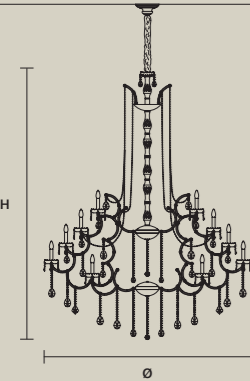

AQABA S 56/185/230

∅ 185 cm / 72.80"
H 230 cm / 90.60"
■ 103 kg / 226.60 lb

STANDARD LIGHTING
56×E14×10 W MAX (NOT INCL.)

INTEGRATED LED LIGHTING
RGB-W 56×LED SOURCE - 476 W TOT
DW 56×LED SOURCE - 453,6 W TOT