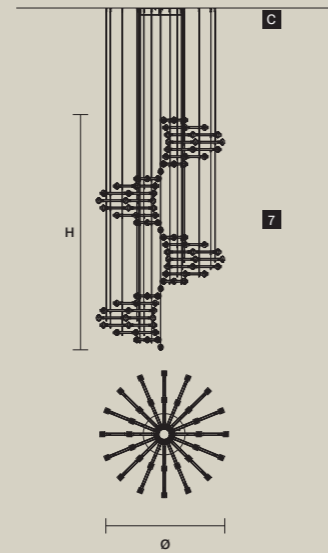

RAQAM P4
BASIC BATCH A
MODULO 7 × 32

∅ 126 cm / 49.60"
H 223 cm / 87.80"
■ 42 kg / 92.40 lb

INTEGRATED LED LIGHTING
192 LED LIGHTS CRI>85
3000 K – 288 W
37440 NOMINAL LM