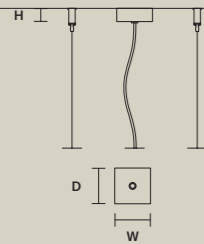

SINGLE CANOPY

SIZE	FINISHINGS	PRODUCT NAME
W 6,7 cm / 2.60"	● G04	CUBO S/SQUARE/MEDIUM 20
D 6,7 cm / 2.60"		CUBO S/SQUARE/MEDIUM 40
H 2,5 cm / 1.00"		CUBO S/SQUARE/MEDIUM 60
		CUBO S/SQUARE/MEDIUM 80
		CUBO S/SQUARE/LARGE 20
		CUBO S/SQUARE/LARGE 40
		CUBO S/LONG/A
		CUBO S/LONG/B
		CUBO S/LONG/C
		CUBO S/LONG/D
		CUBO S/LONG/E
		CUBO S/LONG/F
		CUBO S/LONG/G
		CUBO S/LONG/H
		CUBO S/LONG/I
		CUBO S/LONG/J
		CUBO S/LONG/K
		CUBO S/LONG/L
		CUBO S/LONG/M
		CUBO S/LONG/N
	CUBO S/LONG/O	
	CUBO S/LONG/P	
	CUBO S/LONG/Q	
	CUBO S/LONG/R	
	CUBO S/LONG/S	
	CUBO S/LONG/T