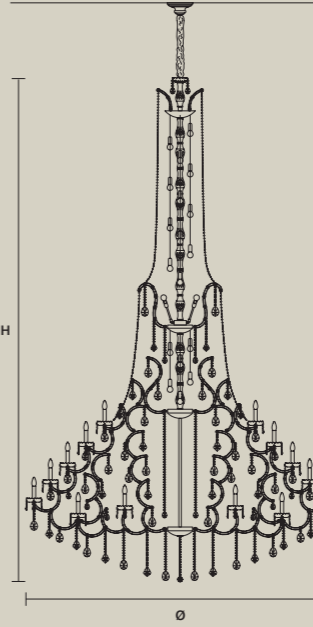

AQABA S 116/245/400

∅ 245 cm / 96.50"
H 400 cm / 157.50"
■ 200 kg / 440.00 lb

STANDARD LIGHTING
116×E14×10 W MAX (NOT INCL.)

INTEGRATED LED LIGHTING
RGB-W 116×LED SOURCE - 986 W TOT
DW 116×LED SOURCE - 939,6 W TOT