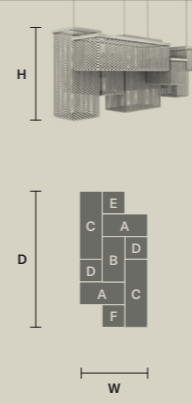

CUBO COMBO S150 RC

W 75 cm / 29.50"
D 150 cm / 59.10"
H 60 cm / 23.60"
■ 83 kg / 182.60 lb

STANDARD LIGHTING
69×E14×10 W MAX (NOT INCL.)