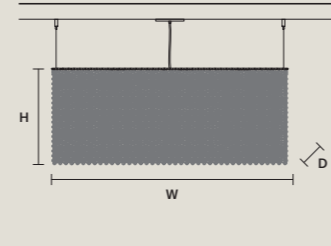

**CUBO S/LONG/T**

|   |                 |
|---|-----------------|
| W | 100 cm / 39.40" |
| D | 50 cm / 19.70"  |
| H | 40 cm / 15.70"  |

STANDARD LIGHTING  
18xE12x40 W MAX (NOT INCL.)

**CUBO PL/SQUARE/SMALL 20**