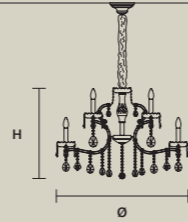

AQABA S 15/88/62

∅ 88 cm / 34.60"
H 62 cm / 24.40"
■ 19 kg / 41.80 lb

STANDARD LIGHTING 15×E14×10 W MAX (NOT INCL.)

INTEGRATED LED LIGHTING RGB-W 15×LED SOURCE - 127,5 W TOT

DW 15×LED SOURCE - 121,5 W TOT