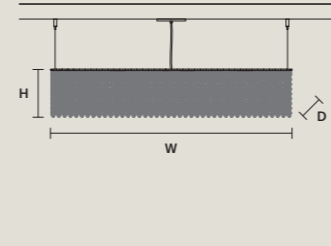

**CUBO S/LONG/P**

|   |                 |
|---|-----------------|
| W | 100 cm / 39.40" |
| D | 25 cm / 9.80"   |
| H | 20 cm / 7.90"   |

STANDARD LIGHTING  
12xE12x40 W MAX (NOT INCL.)

**CUBO S/LONG/Q**