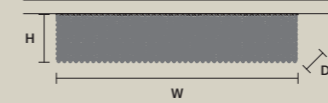

CUBO PL/LONG/S		CE
W	100 cm / 39.40"	
D	50 cm / 19.70"	
H	20 cm / 7.90"	
STANDARD LIGHTING		
12×E14×10 W MAX (NOT INCL.)