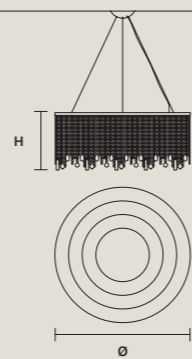

CRISTALLE S 12/100/40 RD

∅ 100 cm / 39.40"
H 40 cm / 15.70"
■ 35 kg / 77.20 lb

STANDARD LIGHTING
12×E26×60 W MAX (NOT INCL.)