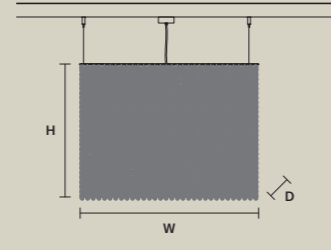

**CUBO S/LONG/N**

W 75 cm / 29.50"  
D 25 cm / 9.80"  
H 40 cm / 15.70"

STANDARD LIGHTING  
17xE14x10 W MAX (NOT INCL.)

**CUBO S/LONG/O**

W 75 cm / 29.50"  
D 25 cm / 9.80"  
H 40 cm / 15.70"

STANDARD LIGHTING  
17xE14x10 W MAX (NOT INCL.)