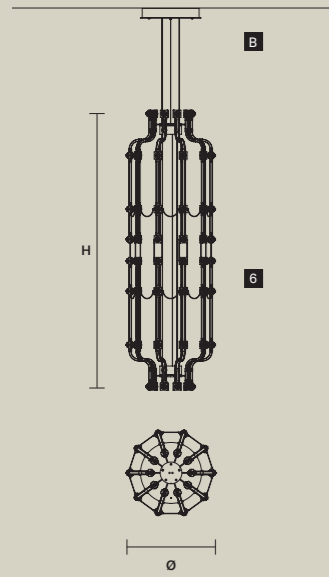

**RAQAM M6
BASIC BATCH A
MODULO 6 × 20**

∅ 60 cm / 23.60"
H 200 cm / 78.70"
■ 45 kg / 99.00 lb

INTEGRATED LED LIGHTING
160 LED LIGHTS CRI>85
3000 K – 240 W
31200 NOMINAL LM

**RAQAM M7
BASIC BATCH A
MODULO 6 × 20 + MODULO 7 × 10**

∅ 62 cm / 24.40"
H 263 cm / 103.50"
■ 62 kg / 136.40 lb

INTEGRATED LED LIGHTING
220 LED LIGHTS CRI>85
3000 K – 330 W
42900 NOMINAL LM

**RAQAM M7 ADDITIONAL
ELEMENT TO INCREASE THE
OVERALL HEIGHT MODULO 7 × 10**

∅ 62 cm / 24.40"
H 58 cm / 22.80"
■ 18 kg / 39.60 lb

INTEGRATED LED LIGHTING
60 LED LIGHTS CRI>85
3000 K – 90 W
11700 NOMINAL LM

**RAQAM N2
BASIC BATCH A8
MODULO 6 × 8**

W 225 cm / 88.60"
H 76 cm / 29.90"
■ 16 kg / 35.20 lb

INTEGRATED LED LIGHTING
64 LED LIGHTS CRI>85
3000 K – 96 W
12480 NOMINAL LM

**RAQAM N2
BASIC BATCH A16
MODULO 6 × 16**

W 225 cm / 88.60"
H 155 cm / 61.00"
■ 28 kg / 61.60 lb

INTEGRATED LED LIGHTING
128 LED LIGHTS CRI>85
3000 K – 192 W
24960 NOMINAL LM

**RAQAM N2
BASIC BATCH B8
MODULO 6 × 8**

W 121 cm / 47.60"
H 155 cm / 61.00"
■ 16 kg / 35.20 lb

INTEGRATED LED LIGHTING
64 LED LIGHTS CRI>85
3000 K – 96 W
12480 NOMINAL LM

**RAQAM N2
BASIC BATCH B16
MODULO 6 × 16**

W 121 cm / 47.60"
H 311 cm / 122.40"
■ 28 kg / 61.60 lb

INTEGRATED LED LIGHTING
128 LED LIGHTS CRI>85
3000 K – 192 W
24960 NOMINAL LM

**RAQAM N6
BASIC BATCH A
MODULO 1 × 8**

W 369 cm / 145.30"
D 290 cm / 114.20"
H 57 cm / 22.40"
■ 27 kg / 59.40 lb

INTEGRATED LED LIGHTING
64 LED LIGHTS CRI>85
3000 K – 96 W
12480 NOMINAL LM

MODULES
6 ×20

MODULES
6 ×20

7 ×10

MODULES
7 ×10

MODULES
6 ×8

MODULES
6 ×16

MODULES
6 ×8

MODULES
6 ×16

MODULES
1 ×8

CANOPY
B ×1
∅ 40 cm / 15.70"
H 6 cm / 2.40"

CANOPY
B ×1
∅ 40 cm / 15.70"
H 6 cm / 2.40"

CANOPY
E ×1
W 70 cm / 27.60"
D 15 cm / 5.90"
H 6 cm / 2.40"

CANOPY
E ×1
W 70 cm / 27.60"
D 15 cm / 5.90"
H 6 cm / 2.40"

CANOPY
E ×1
W 70 cm / 27.60"
D 15 cm / 5.90"
H 6 cm / 2.40"

CANOPY
E ×1
W 70 cm / 27.60"
D 15 cm / 5.90"
H 6 cm / 2.40"

CANOPY
RECESSED

CABLES
×3 SINGLE STEEL CABLES

CABLES
×13 SINGLE STEEL CABLES

CABLES
×4 SINGLE STEEL CABLES

CABLES
×4 SINGLE STEEL CABLES

CABLES
×2 SINGLE STEEL CABLES

CABLES
×2 SINGLE STEEL CABLES

CABLES
×16 SINGLE STEEL CABLES