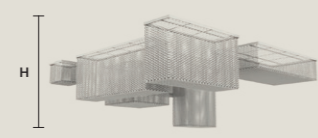

CUBO COMBO PL 100 SQ

W	100 cm / 39.40"
D	100 cm / 39.40"
H	80 cm / 31.50"
■	59 kg / 129.80 lb

STANDARD LIGHTING
51×E12×40 W MAX (NOT INCL.)

CUBO COMBO PL 175 SQ

W	175 cm / 68.90"
D	175 cm / 68.90"
H	80 cm / 31.50"
■	118 kg / 259.60 lb

STANDARD LIGHTING
107×E12×40 W MAX (NOT INCL.)

CUBO COMBO PL8 200 SQ

W	200 cm / 78.70"
D	200 cm / 78.70"
H	60 cm / 23.60"
■	108 kg / 237.60 lb

STANDARD LIGHTING
95×E12×40 W MAX (NOT INCL.)

CUBO COMBO PL21 200 SQ

W	200 cm / 78.70"
D	200 cm / 78.70"
H	80 cm / 31.50"
■	128 kg / 281.60 lb

STANDARD LIGHTING
151×E12×40 W MAX (NOT INCL.)

CUBO COMBO PL 150 RC

W	75 cm / 29.50"
D	150 cm / 59.10"
H	60 cm / 23.60"
■	54 kg / 118.80 lb

STANDARD LIGHTING
53×E12×40 W MAX (NOT INCL.)

CUBO COMBO PL 300 RC

W	100 cm / 39.40"
D	300 cm / 118.10"
H	80 cm / 31.50"
■	189 kg / 415.80 lb

STANDARD LIGHTING
195×E12×40 W MAX (NOT INCL.)

MODULES

- **A** 1xCubo PL/Long/B
- **B** 4xCubo PL/Square/Small 20
- **C** 3xCubo PL/Square/Small 40
- **D** 2xCubo PL/Square/Small 80
- **E** 2xCubo PL/Square/Medium 20
- **F** 1xCubo PL/Square/Medium 40
- **G** 2xCubo PL/Square/Medium 60

MODULES

- **A** 1xCubo PL/Long/P
- **B** 1xCubo PL/Long/Q
- **C** 1xCubo PL/Long/R
- **D** 1xCubo PL/Long/T
- **E** 1xCubo PL/Square/Medium 20
- **F** 1xCubo PL/Square/Medium 40
- **G** 1xCubo PL/Square/Medium 60
- **H** 1xCubo PL/Square/Medium 80
- **I** 1xCubo PL/Square/Large 40

MODULES

- **A** 1xCubo PL/Long/J
- **B** 1xCubo PL/Long/L
- **C** 1xCubo PL/Long/N
- **D** 1xCubo PL/Long/P
- **E** 1xCubo PL/Long/Q
- **F** 1xCubo PL/Long/S
- **G** 1xCubo PL/Square/Medium 20
- **H** 1xCubo PL/Square/Large 40

MODULES

- **A** 4xCubo PL/Square/Medium/20
- **B** 7xCubo PL/Square/Medium/40
- **C** 7xCubo PL/Square/Medium/60
- **D** 3xCubo PL/Square/Medium/80

MODULES

- **A** 1xCubo PL/Long/K
- **B** 2xCubo PL/Long/M
- **C** 2xCubo PL/Square/Medium 20
- **D** 1xCubo PL/Square/Medium 40
- **E** 1xCubo PL/Square/Medium 60

MODULES

- **A** 6xCubo PL/Long/J
- **B** 3xCubo PL/Long/K
- **C** 2xCubo PL/Long/L
- **D** 1xCubo PL/Long/O
- **E** 1xCubo PL/Long/Q
- **F** 1xCubo PL/Square/Medium 20
- **G** 1xCubo PL/Square/Medium 60
- **H** 4xCubo PL/Square/Medium 80