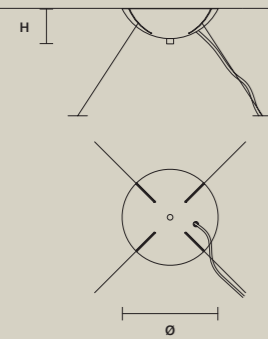

SINGLE CANOPY

SIZE	
Ø	18 cm / 7.10"
H	6 cm / 2.40"

FINISHINGS
● G04

PRODUCT NAME
CRISTALLE S 12/100/40 RD