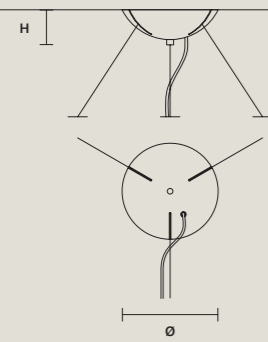

SINGLE CANOPIES

SINGLE CANOPY

SIZE	
Ø	18 cm / 7.10"
H	6 cm / 2.40"

FINISHINGS
● V87

PRODUCT NAME
ROYALE S 9/50/55
ROYALE S 30/80/75
ROYALE S 40/100/110