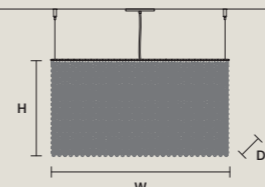

CUBO S/LONG/E		CE	ETL
W	75 cm / 29.50"		
D	12,5 cm / 4.90"		
H	40 cm / 15.70"		
STANDARD LIGHTING			
9×E12×40 W MAX (NOT INCL.)