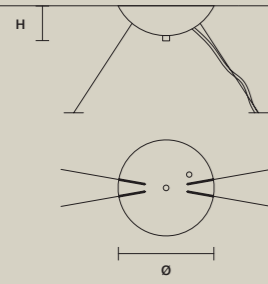

### SINGLE CANOPY

| SIZE |               |
|------|---------------|
| Ø    | 18 cm / 7.10" |
| H    | 6 cm / 2.40"  |

| FINISHINGS |
|------------|
| ● G04      |

| PRODUCT NAME      |
|-------------------|
| NUAGE S 6/124/40  |
| NUAGE S 8/160/40  |
| NUAGE S 10/200/40 |