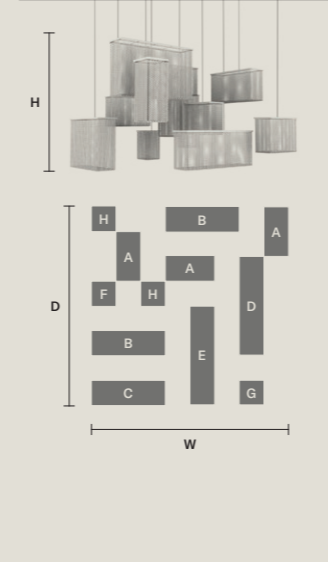

MODULES

- **A** 3×Cubo S/Long/K
- **B** 2×Cubo S/Long/N
- **C** 1×Cubo S/Long/O
- **D** 1×Cubo S/Long/Q
- **E** 1×Cubo S/Long/R
- **F** 1×Cubo S/Square/Medium/40
- **G** 1×Cubo S/Square/Medium/60
- **H** 2×Cubo S/Square/Medium/80

CUBO COMBO S150 RC

W	75 cm / 29.50"
D	150 cm / 59.10"
H	60 cm / 23.60"
■	83 kg / 182.60 lb

STANDARD LIGHTING
69×E12×40 W MAX (NOT INCL.)