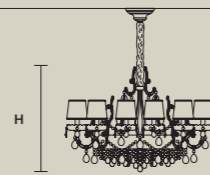

Galvanised metal frame with leaf decoration and arms covered in clear glass. Clear glass or clear crystal pendants. Satin lampshades. Traditional lighting.

Galvanisch beschichtete Metallstruktur mit Blattoptik, Arme mit transparentem Glas ummantelt. Transparenter Behang aus Glas bzw. Kristall. Schirme aus Satin. Herkömmliche Beleuchtung.

Marco de metal galvanizado con decoración de hojas y brazos revestidos de vidrio transparente. Colgantes de vidrio o cristal transparente. Pantallas de satén. Iluminación tradicional.

Structure en métal galvanisé avec décor à feuille et bras recouverts de verre transparent. Pampilles transparentes en verre ou en cristal. Abat-jour en satin. Éclairage traditionnel.

Каркас из оцинкованного металла с декором в виде листьев и с арматурными элементами, покрытыми прозрачным стеклом. Подвески из прозрачного стекла или хрустала. Атласные абажуры. Лампы традиционного типа.

电镀金属灯架，带叶片装饰和透明玻璃装饰的灯臂。透明玻璃或水晶吊坠。缎面灯罩。传统照明灯。

إطار معدني مجلفن مع زخارف نباتية وأذرع مغطاة بالزجاج الشفاف. المعلقة الزجاجية أو الكريستالية الشفافة. عاكس ضوء (غطاء مصباح) من الساتان. الإضاءة التقليدية.

ETERNAL S 13/80/70

∅ 80 cm / 31.50"
H 70 cm / 27.60"
■ 22 kg / 48.40 lb

STANDARD LIGHTING
10×E14×10 W MAX (NOT INCL.)
3×E27×20 W MAX (NOT INCL.)