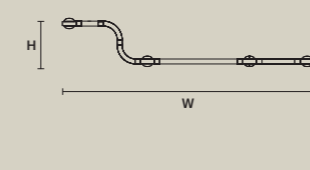

Raqam

Telaio in metallo galvanizzato ricoperto in vetro trasparente. Illuminazione LED.

Galvanised metal frame covered with clear glass. LED lighting.

Galvanisch beschichtete Metallstruktur, mit transparentem Glas ummantelt. LED-Leuchtmittel.

Marco de metal galvanizado revestido de vidrio transparente. Iluminación LED.

Structure en métal galvanisé recouverte de verre transparent. Éclairage à LED.

Каркас из оцинкованного металла, покрытого прозрачным стеклом. Светодиодный светильник.

透明玻璃装饰的电镀金属灯架。LED 灯。

إطار معدني مجلفن مغطى بالزجاج الشفاف. الإنارة ليد.

FINISHINGS

DIMMING CONTROL OPTIONS

DISCOVER MORE

MODULE 1	
w	114,5 cm / 45.10"
d	5 cm / 2.00"
H	51,5 cm / 20.30"
■	3,1 kg / 6.80 lb
INTEGRATED LED LIGHTING	
8 LED LIGHTS CRI>85	
3000 K – 12 W	
1560 NOMINAL LM	

MODULE 2	
w	68,5 cm / 27.00"
d	5 cm / 2.00"
H	37,5 cm / 14.80"
■	2 kg / 4.40 lb
INTEGRATED LED LIGHTING	
6 LED LIGHTS CRI>85	
3000 K – 9 W	
1170 NOMINAL LM	

MODULE 3	
w	79,5 cm / 31.30"
d	5 cm / 2.00"
H	32 cm / 12.60"
■	1,2 kg / 2.60 lb
INTEGRATED LED LIGHTING	
6 LED LIGHTS CRI>85	
3000 K – 9 W	
1170 NOMINAL LM	

MODULE 4	
w	47,5 cm / 18.70"
d	5 cm / 2.00"
H	49 cm / 19.30"
■	1,5 kg / 3.30 lb
INTEGRATED LED LIGHTING	
8 LED LIGHTS CRI>85	
3000 K – 12 W	
1560 NOMINAL LM	

MODULE 5	
w	36 cm / 14.20"
d	5 cm / 2.00"
H	55 cm / 21.60"
■	1,2 kg / 2.60 lb
INTEGRATED LED LIGHTING	
6 LED LIGHTS CRI>85	
3000 K – 9 W	
1170 NOMINAL LM	

MODULE 6	
w	92 cm / 36.20"
d	5 cm / 2.00"
H	17,5 cm / 6.90"
■	1,5 kg / 3.30 lb
INTEGRATED LED LIGHTING	
8 LED LIGHTS CRI>85	
3000 K – 12 W	
1560 NOMINAL LM	

MODULE 7	
w	58 cm / 22.80"
d	5 cm / 2.00"
H	3,8 cm / 1.50"
■	1 kg / 2.20 lb
INTEGRATED LED LIGHTING	
8 LED LIGHTS CRI>85	
3000 K – 12 W	
1560 NOMINAL LM	

Canopies	

CANOPY A	
ø	30 cm / 11.80"
H	6 cm / 2.40"

CANOPY B	
ø	40 cm / 15.70"
H	6 cm / 2.40"

CANOPY C	
ø	42 cm / 16.50"
H	6 cm / 2.40"

CANOPY D	
ø	10 cm / 3.90"
H	2,5 cm / 1.00"