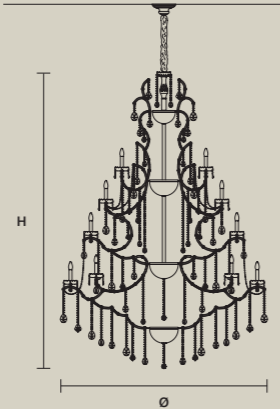

AQABA S 65/170/250

∅ 170 cm / 66.90"
H 250 cm / 98.40"
■ 142 kg / 312.40 lb

STANDARD LIGHTING
65×E14×10 W MAX (NOT INCL.)

INTEGRATED LED LIGHTING
RGB-W 65×LED SOURCE - 552,5 W TOT
DW 65×LED SOURCE - 526,5 W TOT