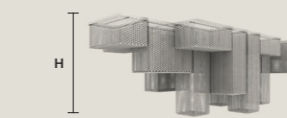

CUBO COMBO PL 100 SQ

W	100 cm / 39.40"
D	100 cm / 39.40"
H	80 cm / 31.50"
■	59 kg / 129.80 lb

STANDARD LIGHTING
51×E12×40 W MAX (NOT INCL.)

CUBO COMBO PL 175 SQ

W	175 cm / 68.90"
D	175 cm / 68.90"
H	80 cm / 31.50"
■	118 kg / 259.60 lb

STANDARD LIGHTING
107×E12×40 W MAX (NOT INCL.)

CUBO COMBO PL8 200 SQ

W	200 cm / 78.70"
D	200 cm / 78.70"
H	60 cm / 23.60"
■	108 kg / 237.60 lb

STANDARD LIGHTING
95×E12×40 W MAX (NOT INCL.)

CUBO COMBO PL21 200 SQ

W	200 cm / 78.70"
D	200 cm / 78.70"
H	80 cm / 31.50"
■	128 kg / 281.60 lb

STANDARD LIGHTING
151×E12×40 W MAX (NOT INCL.)

CUBO COMBO PL 150 RC

W	75 cm / 29.50"
D	150 cm / 59.10"
H	60 cm / 23.60"
■	54 kg / 118.80 lb

STANDARD LIGHTING
53×E12×40 W MAX (NOT INCL.)

CUBO COMBO PL 300 RC

W	100 cm / 39.40"
D	300 cm / 118.10"
H	80 cm / 31.50"
■	189 kg / 415.80 lb

STANDARD LIGHTING
195×E12×40 W MAX (NOT INCL.)

MODULES

- **A** 1xCubo PL/Long/B
- **B** 4xCubo PL/Square/Small 20
- **C** 3xCubo PL/Square/Small 40
- **D** 2xCubo PL/Square/Small 80
- **E** 2xCubo PL/Square/Medium 20
- **F** 1xCubo PL/Square/Medium 40
- **G** 2xCubo PL/Square/Medium 60

MODULES

- **A** 1xCubo PL/Long/P
- **B** 1xCubo PL/Long/Q
- **C** 1xCubo PL/Long/R
- **D** 1xCubo PL/Long/T
- **E** 1xCubo PL/Square/Medium 20
- **F** 1xCubo PL/Square/Medium 40
- **G** 1xCubo PL/Square/Medium 60
- **H** 1xCubo PL/Square/Medium 80
- **I** 1xCubo PL/Square/Large 40

MODULES

- **A** 1xCubo PL/Long/J
- **B** 1xCubo PL/Long/L
- **C** 1xCubo PL/Long/N
- **D** 1xCubo PL/Long/P
- **E** 1xCubo PL/Long/Q
- **F** 1xCubo PL/Long/S
- **G** 1xCubo PL/Square/Medium 20
- **H** 1xCubo PL/Square/Large 40

MODULES

- **A** 4xCubo PL/Square/Medium/20
- **B** 7xCubo PL/Square/Medium/40
- **C** 7xCubo PL/Square/Medium/60
- **D** 3xCubo PL/Square/Medium/80

MODULES

- **A** 1xCubo PL/Long/K
- **B** 2xCubo PL/Long/M
- **C** 2xCubo PL/Square/Medium 20
- **D** 1xCubo PL/Square/Medium 40
- **E** 1xCubo PL/Square/Medium 60

MODULES

- **A** 6xCubo PL/Long/J
- **B** 3xCubo PL/Long/K
- **C** 2xCubo PL/Long/L
- **D** 1xCubo PL/Long/O
- **E** 1xCubo PL/Long/Q
- **F** 1xCubo PL/Square/Medium 20
- **G** 1xCubo PL/Square/Medium 60
- **H** 4xCubo PL/Square/Medium 80