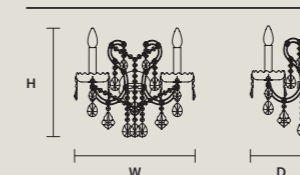

AQABA A 2/44/37

W 44 cm / 17.30"
D 20 cm / 7.90"
H 37 cm / 14.60"
■ 2 kg / 4.40 lb

STANDARD LIGHTING

2×E12×40 W MAX (NOT INCL.)

INTEGRATED LED LIGHTING

RGB-W 2×LED SOURCE - 17 W TOT

DW 2×LED SOURCE - 16,2 W TOT