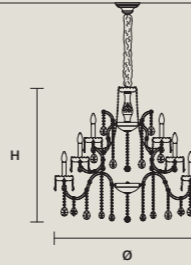

AQABA S 25/100/90

∅ 100 cm / 39.40"
H 90 cm / 35.40"
■ 30 kg / 66.00 lb

STANDARD LIGHTING
25×E12×40 W MAX (NOT INCL.)

INTEGRATED LED LIGHTING
RGB-W 25×LED SOURCE - 212,5 W TOT
DW 25×LED SOURCE - 202,5 W TOT