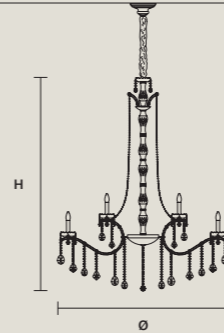

AQABA S 18/140/172

∅ 140 cm / 55.10"
H 172 cm / 67.70"
■ 38 kg / 83.60 lb

STANDARD LIGHTING
18×E12×40 W MAX (NOT INCL.)

INTEGRATED LED LIGHTING
RGB-W 18×LED SOURCE - 153 W TOT
DW 18×LED SOURCE - 145,8 W TOT