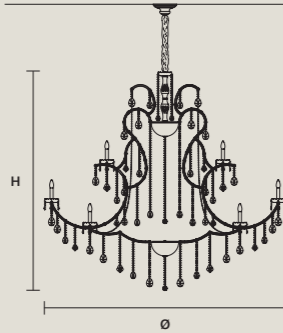

AQABA S 56/210/190

∅ 210 cm / 82.70"
H 190 cm / 74.80"
■ 132 kg / 290.40 lb

STANDARD LIGHTING
56×E12×40 W MAX (NOT INCL.)

INTEGRATED LED LIGHTING
RGB-W 56×LED SOURCE - 476 W TOT
DW 56×LED SOURCE - 453,6 W TOT