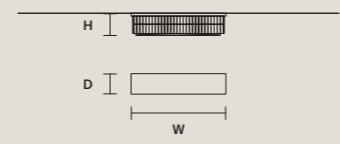

PALLADIO
PL 5/80/18 LN

W	80 cm / 31.50"
D	17 cm / 6.70"
H	18 cm / 7.10"
■	9 kg / 19.80 lb

STANDARD LIGHTING
5×E26×60 W MAX (NOT INCL.)*
* BULB MAX Ø 45 mm / 1.80"