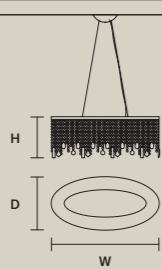

CRISTALLE S 4/80/30 OV

w 80 cm / 31.50"
D 40 cm / 15.70"
H 30 cm / 11.80"
■ 11 kg / 24.30 lb

STANDARD LIGHTING
4×E27×20 W MAX (NOT INCL.)