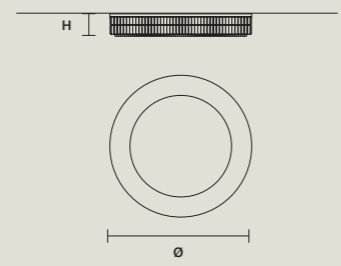

PALLADIO
PL 16/120/18 RD

∅	120 cm / 47.20"
H	18 cm / 7.10"
■	45 kg / 99.00 lb

STANDARD LIGHTING
16×E26×60 W MAX (NOT INCL.)*
* BULB MAX Ø 45 mm / 1.80"