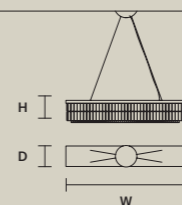

STANDARD LIGHTING

6×E27×20 W MAX (NOT INCL.)
* BULB MAX Ø 45 mm / 1.80"