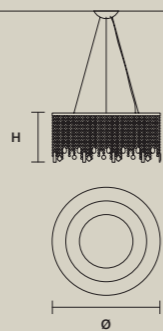

CRISTALLE S 10/80/35 RD

ø 80 cm / 31.50"
H 35 cm / 13.80"
■ 22 kg / 48.50 lb

STANDARD LIGHTING
10×E27×20 W MAX (NOT INCL.)