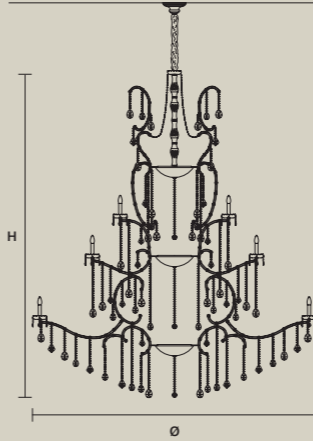

AQABA S 70/245/290

∅ 245 cm / 96.50"
H 290 cm / 114.20"
■ 233 kg / 512.60 lb

STANDARD LIGHTING
70×E14×10 W MAX (NOT INCL.)

INTEGRATED LED LIGHTING
RGB-W 70×LED SOURCE - 595 W TOT
DW 70×LED SOURCE - 567 W TOT