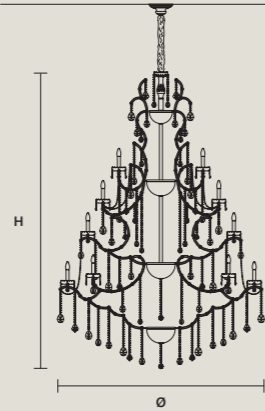

AQABA S 65/170/250

∅ 170 cm / 66.90"
H 250 cm / 98.40"
■ 142 kg / 312.40 lb

STANDARD LIGHTING
65×E12×40 W MAX (NOT INCL.)

INTEGRATED LED LIGHTING
RGB-W 65×LED SOURCE - 552,5 W TOT
DW 65×LED SOURCE - 526,5 W TOT