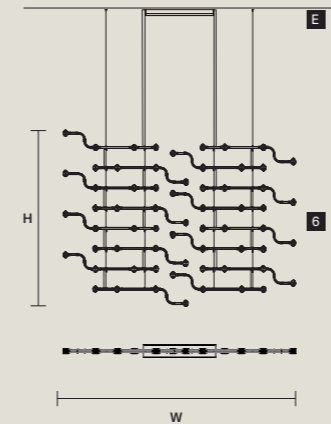

RAQAM N2
BASIC BATCH A16
MODULO 6 × 16

W 225 cm / 88.60"
H 155 cm / 61.00"
■ 28 kg / 61.60 lb

INTEGRATED LED LIGHTING
128 LED LIGHTS CRI>85
3000 K – 192 W
24960 NOMINAL LM