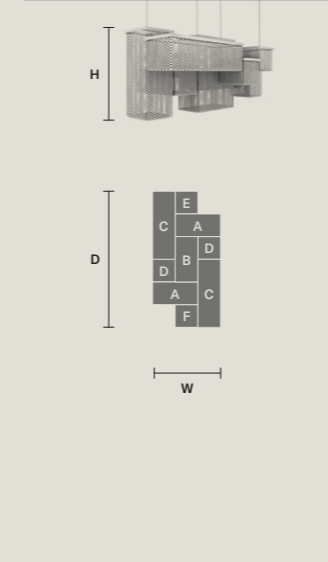

MODULES

- **A** 2×Cubo S/Long/J
- **B** 1×Cubo S/Long/L
- **C** 2×Cubo S/Long/M
- **D** 2×Cubo S/Square/Medium 20
- **E** 1×Cubo S/Square/Medium 40
- **F** 1×Cubo S/Square/Medium 60

CUBO COMBO S40 200 RC

W	200 cm / 78.70"
D	400 cm / 157.50"
H	140 cm / 55.10"
■	340 kg / 748.00 lb

STANDARD LIGHTING
332×E12×40 W MAX (NOT INCL.)