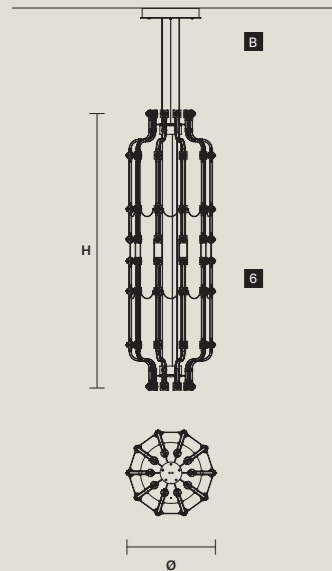

RAQAM M6
BASIC BATCH A
MODULO 6 × 20

∅ 60 cm / 23.60"
H 200 cm / 78.70"
■ 45 kg / 99.00 lb

INTEGRATED LED LIGHTING
160 LED LIGHTS CRI>85
3000 K – 240 W
31200 NOMINAL LM