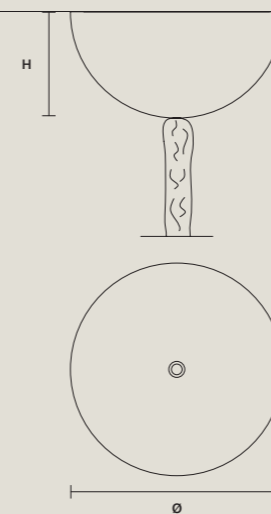

SINGLE CANOPY/INTEGRATED LED LIGHTING

SIZE		FRAME FINISHINGS	CANOPIY FINISHINGS	PRODUCT NAME
Ø	35 cm / 13.80"	G03	G03	AQABA S 56/185/165
H	21 cm / 8.30"	G04	G04	AQABA S 56/185/230
				AQABA S 56/210/190
				AQABA S 65/170/250
				AQABA S 70/150/380
				AQABA S 70/245/290
				AQABA S 116/245/400