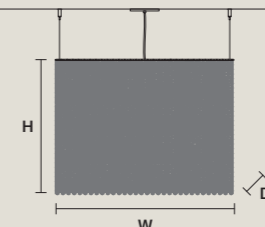

CUBO S/LONG/F		CE	ETL
W	75 cm / 29.50"		
D	12,5 cm / 4.90"		
H	60 cm / 23.60"		
STANDARD LIGHTING			
9×E12×40 W MAX (NOT INCL.)