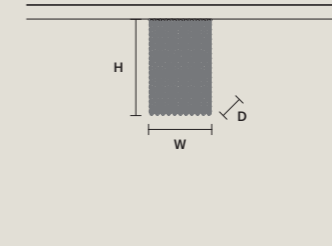

CUBO PL/SQUARE/MEDIUM 40

W	25 cm / 9.80"
D	25 cm / 9.80"
H	40 cm / 15.70"

STANDARD LIGHTING
7xE12x40 W MAX (NOT INCL.)