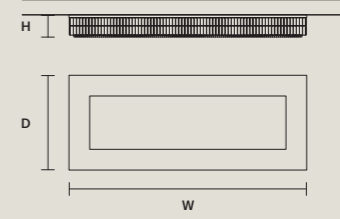

PALLADIO
PL 26/200/18 RC

W	200 cm / 78.70"
D	80 cm / 31.50"
H	18 cm / 7.10"
■	52 kg / 114.40 lb

STANDARD LIGHTING
26×E26×60 W MAX (NOT INCL.)*
* BULB MAX Ø 45 mm / 1.80"