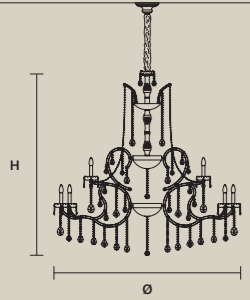

AQABA S 36/165/160

∅ 165 cm / 65.00"
H 160 cm / 63.00"
■ 90 kg / 198.00 lb

STANDARD LIGHTING
36×E14×10 W MAX (NOT INCL.)

INTEGRATED LED LIGHTING
RGB-W 36×LED SOURCE - 306 W TOT
DW 36×LED SOURCE - 291,6 W TOT