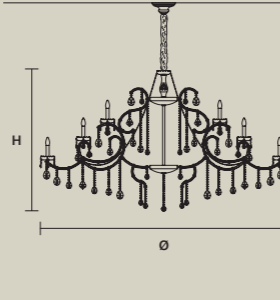

AQABA S 48/215/120

∅ 215 cm / 84.60"
H 120 cm / 47.20"
■ 93 kg / 204.60 lb

STANDARD LIGHTING
48×E14×10 W MAX (NOT INCL.)

INTEGRATED LED LIGHTING
RGB-W 48×LED SOURCE - 408 W TOT
DW 48×LED SOURCE - 388,8 W TOT