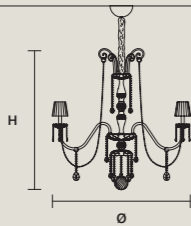

DIAMOND S 12/120/120

∅ 120 cm / 47.20"
H 120 cm / 47.20"
■ 25 kg / 55.00 lb

STANDARD LIGHTING
12×E12×40 W MAX (NOT INCL.)