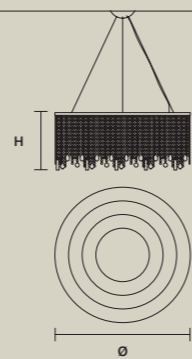

CRISTALLE S 12/100/40 RD

ø 100 cm / 39.40"
H 40 cm / 15.70"
■ 35 kg / 77.20 lb

STANDARD LIGHTING
12×E27×20 W MAX (NOT INCL.)