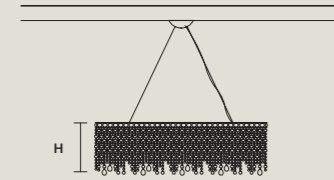

Nuage

Galvanised metal frame.
Clear glass or clear crystal
pendants. Traditional lighting.

FINISHINGS

G04 Shiny chrome

PENDANTS

TR Transparent

DIMMING CONTROL

Only with
dimmable bulbs

NUAGE S 6/124/40

W	124 cm / 48.80"
D	15 cm / 5.90"
H	40 cm / 15.70"
■	17 kg / 37.40 lb

STANDARD LIGHTING

6×E12×40 W MAX (NOT INCL.)