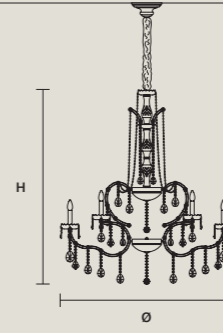

AQABA S 24/120/134

∅ 120 cm / 47.20"
H 134 cm / 52.80"
■ 43 kg / 94.60 lb

STANDARD LIGHTING
24×E12×40 W MAX (NOT INCL.)

INTEGRATED LED LIGHTING
RGB-W 24×LED SOURCE - 204 W TOT
DW 24×LED SOURCE - 194,4 W TOT