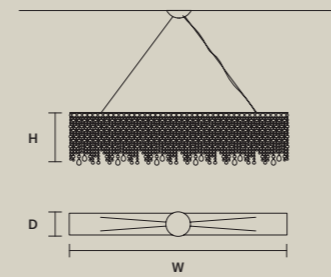

STANDARD LIGHTING

8×E14×10 W MAX (NOT INCL.)