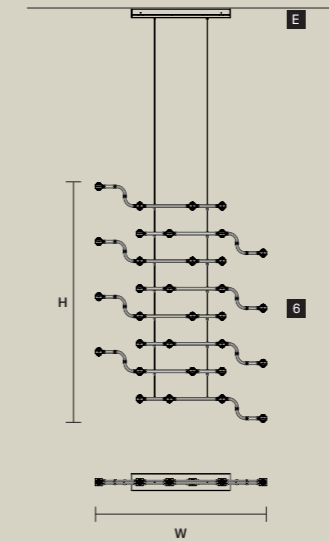

**RAQAM M6
BASIC BATCH A
MODULO 6 × 20**

∅ 60 cm / 23.60"
H 200 cm / 78.70"
■ 45 kg / 99.00 lb

INTEGRATED LED LIGHTING
160 LED LIGHTS CRI>85
3000 K – 240 W
31200 NOMINAL LM

**RAQAM M7
BASIC BATCH A
MODULO 6 × 20 + MODULO 7 × 10**

∅ 62 cm / 24.40"
H 263 cm / 103.50"
■ 62 kg / 136.40 lb

INTEGRATED LED LIGHTING
220 LED LIGHTS CRI>85
3000 K – 330 W
42900 NOMINAL LM

**RAQAM M7 ADDITIONAL
ELEMENT TO INCREASE THE
OVERALL HEIGHT MODULO 7 × 10**

∅ 62 cm / 24.40"
H 58 cm / 22.80"
■ 18 kg / 39.60 lb

INTEGRATED LED LIGHTING
60 LED LIGHTS CRI>85
3000 K – 90 W
11700 NOMINAL LM

**RAQAM N2
BASIC BATCH A8
MODULO 6 × 8**

W 225 cm / 88.60"
H 76 cm / 29.90"
■ 16 kg / 35.20 lb

INTEGRATED LED LIGHTING
64 LED LIGHTS CRI>85
3000 K – 96 W
12480 NOMINAL LM

**RAQAM N2
BASIC BATCH A16
MODULO 6 × 16**

W 225 cm / 88.60"
H 155 cm / 61.00"
■ 28 kg / 61.60 lb

INTEGRATED LED LIGHTING
128 LED LIGHTS CRI>85
3000 K – 192 W
24960 NOMINAL LM

**RAQAM N2
BASIC BATCH B8
MODULO 6 × 8**

W 121 cm / 47.60"
H 155 cm / 61.00"
■ 16 kg / 35.20 lb

INTEGRATED LED LIGHTING
64 LED LIGHTS CRI>85
3000 K – 96 W
12480 NOMINAL LM

**RAQAM N2
BASIC BATCH B16
MODULO 6 × 16**

W 121 cm / 47.60"
H 311 cm / 122.40"
■ 28 kg / 61.60 lb

INTEGRATED LED LIGHTING
128 LED LIGHTS CRI>85
3000 K – 192 W
24960 NOMINAL LM

**RAQAM N6
BASIC BATCH A
MODULO 1 × 8**

W 369 cm / 145.30"
D 290 cm / 114.20"
H 57 cm / 22.40"
■ 27 kg / 59.40 lb

INTEGRATED LED LIGHTING
64 LED LIGHTS CRI>85
3000 K – 96 W
12480 NOMINAL LM

MODULES
6 ×20

MODULES
6 ×20

7 ×10

MODULES
7 ×10

MODULES
6 ×8

MODULES
6 ×16

MODULES
6 ×8

MODULES
6 ×16

MODULES
1 ×8

CANOPY
B ×1
∅ 40 cm / 15.70"
H 6 cm / 2.40"

CANOPY
B ×1
∅ 40 cm / 15.70"
H 6 cm / 2.40"

CANOPY
E ×1
W 70 cm / 27.60"
D 15 cm / 5.90"
H 6 cm / 2.40"

CANOPY
E ×1
W 70 cm / 27.60"
D 15 cm / 5.90"
H 6 cm / 2.40"

CANOPY
E ×1
W 70 cm / 27.60"
D 15 cm / 5.90"
H 6 cm / 2.40"

CANOPY
E ×1
W 70 cm / 27.60"
D 15 cm / 5.90"
H 6 cm / 2.40"

CANOPY
RECESSED

CABLES
×3 SINGLE STEEL CABLES

CABLES
×13 SINGLE STEEL CABLES

CABLES
×4 SINGLE STEEL CABLES

CABLES
×4 SINGLE STEEL CABLES

CABLES
×2 SINGLE STEEL CABLES

CABLES
×2 SINGLE STEEL CABLES

CABLES
×16 SINGLE STEEL CABLES