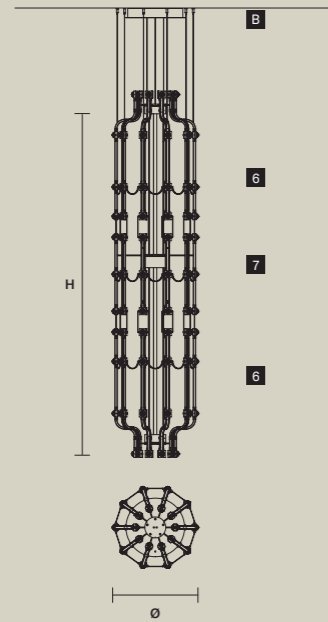

**RAQAM M6
BASIC BATCH A
MODULO 6 × 20**

∅ 60 cm / 23.60"
H 200 cm / 78.70"
■ 45 kg / 99.00 lb

INTEGRATED LED LIGHTING
160 LED LIGHTS CRI>85
3000 K – 240 W
31200 NOMINAL LM

**RAQAM M7
BASIC BATCH A
MODULO 6 × 20 + MODULO 7 × 10**

∅ 62 cm / 24.40"
H 263 cm / 103.50"
■ 62 kg / 136.40 lb

INTEGRATED LED LIGHTING
220 LED LIGHTS CRI>85
3000 K – 330 W
42900 NOMINAL LM

**RAQAM M7 ADDITIONAL
ELEMENT TO INCREASE THE
OVERALL HEIGHT MODULO 7 × 10**

∅ 62 cm / 24.40"
H 58 cm / 22.80"
■ 18 kg / 39.60 lb

INTEGRATED LED LIGHTING
60 LED LIGHTS CRI>85
3000 K – 90 W
11700 NOMINAL LM

**RAQAM N2
BASIC BATCH A8
MODULO 6 × 8**

W 225 cm / 88.60"
H 76 cm / 29.90"
■ 16 kg / 35.20 lb

INTEGRATED LED LIGHTING
64 LED LIGHTS CRI>85
3000 K – 96 W
12480 NOMINAL LM

**RAQAM N2
BASIC BATCH A16
MODULO 6 × 16**

W 225 cm / 88.60"
H 155 cm / 61.00"
■ 28 kg / 61.60 lb

INTEGRATED LED LIGHTING
128 LED LIGHTS CRI>85
3000 K – 192 W
24960 NOMINAL LM

**RAQAM N2
BASIC BATCH B8
MODULO 6 × 8**

W 121 cm / 47.60"
H 155 cm / 61.00"
■ 16 kg / 35.20 lb

INTEGRATED LED LIGHTING
64 LED LIGHTS CRI>85
3000 K – 96 W
12480 NOMINAL LM

**RAQAM N2
BASIC BATCH B16
MODULO 6 × 16**

W 121 cm / 47.60"
H 311 cm / 122.40"
■ 28 kg / 61.60 lb

INTEGRATED LED LIGHTING
128 LED LIGHTS CRI>85
3000 K – 192 W
24960 NOMINAL LM

**RAQAM N6
BASIC BATCH A
MODULO 1 × 8**

W 369 cm / 145.30"
D 290 cm / 114.20"
H 57 cm / 22.40"
■ 27 kg / 59.40 lb

INTEGRATED LED LIGHTING
64 LED LIGHTS CRI>85
3000 K – 96 W
12480 NOMINAL LM

MODULES
6 ×20

MODULES
6 ×20

7 ×10

MODULES
7 ×10

MODULES
6 ×8

MODULES
6 ×16

MODULES
6 ×8

MODULES
6 ×16

MODULES
1 ×8

CANOPY
B ×1
∅ 40 cm / 15.70"
H 6 cm / 2.40"

CANOPY
B ×1
∅ 40 cm / 15.70"
H 6 cm / 2.40"

CANOPY
E ×1
W 70 cm / 27.60"
D 15 cm / 5.90"
H 6 cm / 2.40"

CANOPY
E ×1
W 70 cm / 27.60"
D 15 cm / 5.90"
H 6 cm / 2.40"

CANOPY
E ×1
W 70 cm / 27.60"
D 15 cm / 5.90"
H 6 cm / 2.40"

CANOPY
E ×1
W 70 cm / 27.60"
D 15 cm / 5.90"
H 6 cm / 2.40"

CANOPY
RECESSED

CABLES
×3 SINGLE STEEL CABLES

CABLES
×13 SINGLE STEEL CABLES

CABLES
×4 SINGLE STEEL CABLES

CABLES
×4 SINGLE STEEL CABLES

CABLES
×2 SINGLE STEEL CABLES

CABLES
×2 SINGLE STEEL CABLES

CABLES
×16 SINGLE STEEL CABLES