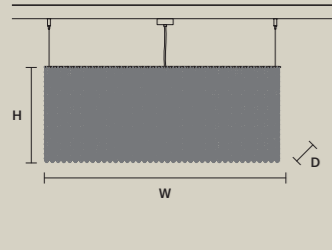

**CUBO S/LONG/P**

W 100 cm / 39.40"  
D 25 cm / 9.80"  
H 20 cm / 7.90"

STANDARD LIGHTING  
12xE14x10 W MAX (NOT INCL.)

**CUBO S/LONG/Q**

W 100 cm / 39.40"  
D 25 cm / 9.80"  
H 40 cm / 15.70"

STANDARD LIGHTING  
18xE14x10 W MAX (NOT INCL.)