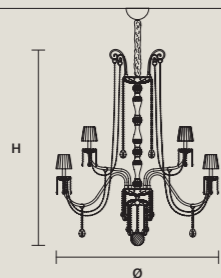

DIAMOND S 24/143/175

∅ 143 cm / 56.30"
H 175 cm / 68.90"
■ 44 kg / 96.80 lb

STANDARD LIGHTING
24×E12×40 W MAX (NOT INCL.)