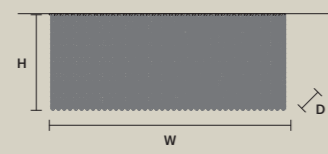

CUBO PL/LONG/H		CE
W	100 cm / 39.40"	
D	12,5 cm / 4.90"	
H	40 cm / 15.70"	
STANDARD LIGHTING		
11×E14×10 W MAX (NOT INCL.)