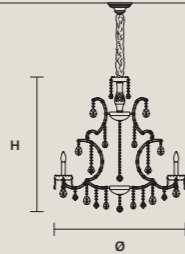

AQABA S 12/95/94

∅ 95 cm / 37.40"
H 94 cm / 37.00"
■ 27 kg / 59.40 lb

STANDARD LIGHTING
12×E12×40 W MAX (NOT INCL.)

INTEGRATED LED LIGHTING
RGB-W 12×LED SOURCE - 102 W TOT
DW 12×LED SOURCE - 97,2 W TOT