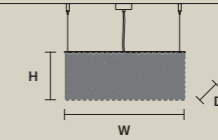

CUBO S/SQUARE/ LARGE 20

w 50 cm / 19.70"
d 50 cm / 19.70"
h 20 cm / 7.90"

STANDARD LIGHTING

12×E14×10 W MAX (NOT INCL.)