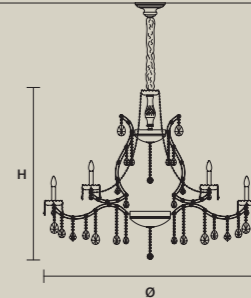

AQABA S 24/130/100

∅ 130 cm / 51.20"
H 100 cm / 39.40"
■ 41 kg / 90.20 lb

STANDARD LIGHTING 24×E14×10 W MAX (NOT INCL.)

INTEGRATED LED LIGHTING RGB-W 24×LED SOURCE - 204 W TOT

DW 24×LED SOURCE - 194,4 W TOT