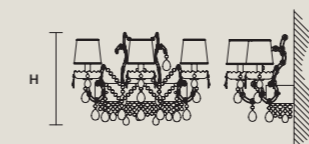

STANDARD LIGHTING

4×E12×40 W MAX (NOT INCL.)