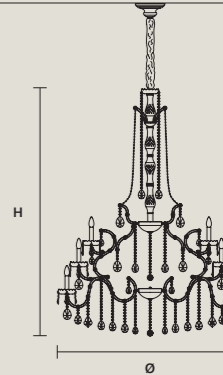

AQABA S 32/130/170

∅ 130 cm / 51.20"
H 170 cm / 66.90"
■ 45 kg / 99.00 lb

STANDARD LIGHTING
32×E12×40 W MAX (NOT INCL.)

INTEGRATED LED LIGHTING
RGB-W 32×LED SOURCE - 272 W TOT
DW 32×LED SOURCE - 259,2 W TOT