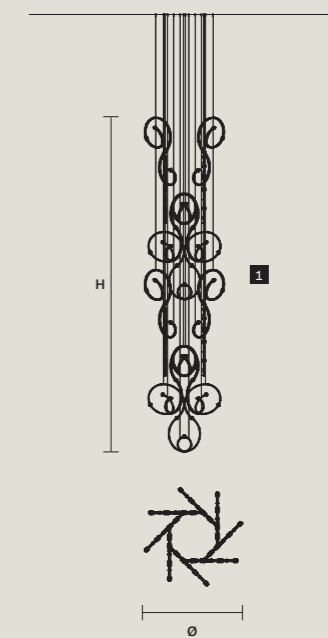

RAQAM N7
BASIC BATCH A
MODULO 7 x 8

W 117 cm / 46.10"
D 60 cm / 23.60"
H 50 cm / 19.70"
■ 12 kg / 26.40 lb

INTEGRATED LED LIGHTING

48 LED LIGHTS CRI>85
3000 K - 72 W
9360 NOMINAL LM

RAQAM O1
COMPOSITION
BASIC BATCH B x 5

W 93.5 cm / 36.80"
D 93.5 cm / 36.80"
H 250 cm / 98.40"
■ 135 kg / 297.00 lb

INTEGRATED LED LIGHTING

480 LED LIGHTS CRI>85
3000 K - 720 W
93600 NOMINAL LM

RAQAM P4
BASIC BATCH A
MODULO 7 x 32

∅ 126 cm / 49.60"
H 223 cm / 87.80"
■ 42 kg / 92.40 lb

INTEGRATED LED LIGHTING

192 LED LIGHTS CRI>85
3000 K - 288 W
37440 NOMINAL LM

RAQAM Q5
BASIC BATCH D - MODULO 1 x 16
+ MODULO 1 x 8 + MODULO 1 x 8

∅ 385 cm / 151.60"
H 209 cm / 82.30"
■ 120 kg / 264.00 lb

INTEGRATED LED LIGHTING

256 LED LIGHTS CRI>85
3000 K - 384 W
49920 NOMINAL LM

RAQAM Q5
BASIC BATCH E
MODULO 1 x 10

∅ 266 cm / 104.70"
H 55 cm / 21.70"
■ 38 kg / 83.60 lb

INTEGRATED LED LIGHTING

80 LED LIGHTS CRI>85
3000 K - 120 W
15600 NOMINAL LM

RAQAM R1
BASIC BATCH B
MODULO 1 x 32

W 227 cm / 89.40"
D 470 cm / 185.00"
H 223 cm / 87.80"
■ 104 kg / 228.80 lb

INTEGRATED LED LIGHTING

256 LED LIGHTS CRI>85
3000 K - 384 W
49920 NOMINAL LM

RAQAM R3
BASIC BATCH A
MODULO 1 x 16

∅ 125 cm / 49.20"
H 530 cm / 208.70"
■ 52 kg / 114.40 lb

INTEGRATED LED LIGHTING

128 LED LIGHTS CRI>85
3000 K - 192 W
24960 NOMINAL LM

RAQAM R4
BASIC BATCH B
MODULO 3 x 16 + MODULO 7 x 56

W 227 cm / 89.40"
D 191 cm / 75.20"
H 250 cm / 98.40"
■ 84 kg / 184.80 lb

INTEGRATED LED LIGHTING

432 LED LIGHTS CRI>85
3000 K - 648 W
84240 NOMINAL LM

MODULES
7 x 8

MODULES
5 x 80

MODULES
7 x 32

MODULES
1 x 32

MODULES
1 x 10

MODULES
1 x 32

MODULES
1 x 16

MODULES
3 x 16

7 x 56

CANOPY
RECESSED

CANOPY
D x1
∅ 10 cm / 3.90"
H 2,5 cm / 1.00"

CANOPY
C x1
∅ 42 cm / 16.50"
H 6 cm / 2.40"

CANOPY
D x1
∅ 10 cm / 3.90"
H 2,5 cm / 1.00"

CANOPY
A x1
∅ 30 cm / 11.80"
H 6 cm / 2.40"

CANOPY
RECESSED

CANOPY
RECESSED

CANOPY
RECESSED

CABLES
x16 SINGLE STEEL CABLES

CABLES
x15 SINGLE STEEL CABLES

CABLES
x32 SINGLE STEEL CABLES

CABLES
x67 SINGLE STEEL CABLES

CABLES
x13 SINGLE STEEL CABLES

CABLES
x64 SINGLE STEEL CABLES

CABLES
x16 SINGLE STEEL CABLES

CABLES
x48 SINGLE STEEL CABLES