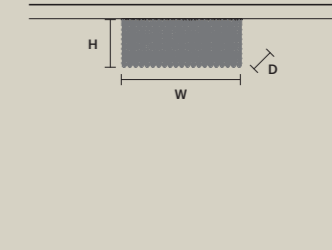

CUBO PL/LONG/A

W 50 cm / 19.70"
D 12,5 cm / 4.90"
H 20 cm / 7.90"

STANDARD LIGHTING
4xE14x10 W MAX (NOT INCL.)