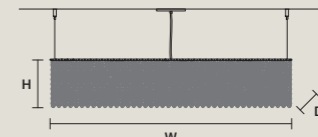

CUBO S/LONG/G		CE	ETL
W	100 cm / 39.40"		
D	12,5 cm / 4.90"		
H	20 cm / 7.90"		
STANDARD LIGHTING			
6×E12×40 W MAX (NOT INCL.)