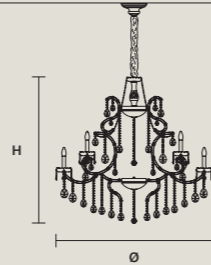

AQABA S 18/120/115

∅ 120 cm / 47.20"
H 115 cm / 45.30"
■ 41 kg / 90.20 lb

STANDARD LIGHTING
18×E12×40 W MAX (NOT INCL.)

INTEGRATED LED LIGHTING
RGB-W 18×LED SOURCE - 153 W TOT
DW 18×LED SOURCE - 145,8 W TOT