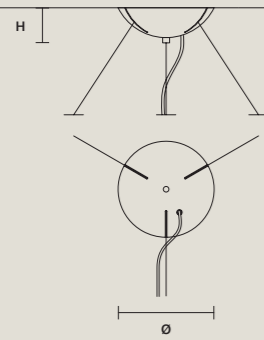

SINGLE CANOPIES

SINGLE CANOPY

SIZE	
Ø	18 cm / 7.10"
H	6 cm / 2.40"

FINISHINGS
● V90

PRODUCT NAME
PALLADIO S 8/60/18 RD
PALLADIO S 9/90/35
PALLADIO S 15/90/80