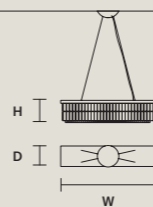

PALLADIO S 5/80/18 LN

W 80 cm / 31.50"
D 17 cm / 6.70"
H 18 cm / 7.10"
■ 9 kg / 19.80 lb

STANDARD LIGHTING
5×E26×60 W MAX (NOT INCL.)
* BULB MAX Ø 45 mm / 1.80"