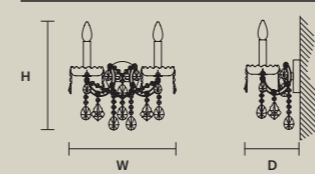

AQABA A 2/40/36

W 40 cm / 15.70"
D 20 cm / 7.90"
H 36 cm / 14.20"
■ 2,5 kg / 5.50 lb

STANDARD LIGHTING
2×E14×10 W MAX (NOT INCL.)

INTEGRATED LED LIGHTING
RGB-W 2×LED SOURCE - 17 W TOT
DW 2×LED SOURCE - 16,2 W TOT