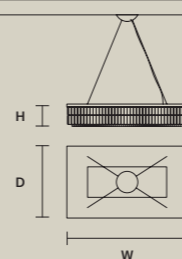

STANDARD LIGHTING

16×E27×20 W MAX (NOT INCL.)
* BULB MAX Ø 45 mm / 1.80"