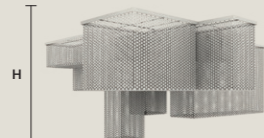

CUBO COMBO PL 100 SQ

W	100 cm / 39.40"
D	100 cm / 39.40"
H	80 cm / 31.50"
■	59 kg / 129.80 lb

STANDARD LIGHTING
51×E12×40 W MAX (NOT INCL.)

CUBO COMBO PL 175 SQ

W	175 cm / 68.90"
D	175 cm / 68.90"
H	80 cm / 31.50"
■	118 kg / 259.60 lb

STANDARD LIGHTING
107×E12×40 W MAX (NOT INCL.)

CUBO COMBO PL8 200 SQ

W	200 cm / 78.70"
D	200 cm / 78.70"
H	60 cm / 23.60"
■	108 kg / 237.60 lb

STANDARD LIGHTING
95×E12×40 W MAX (NOT INCL.)

CUBO COMBO PL21 200 SQ

W	200 cm / 78.70"
D	200 cm / 78.70"
H	80 cm / 31.50"
■	128 kg / 281.60 lb

STANDARD LIGHTING
151×E12×40 W MAX (NOT INCL.)

CUBO COMBO PL 150 RC

W	75 cm / 29.50"
D	150 cm / 59.10"
H	60 cm / 23.60"
■	54 kg / 118.80 lb

STANDARD LIGHTING
53×E12×40 W MAX (NOT INCL.)

CUBO COMBO PL 300 RC

W	100 cm / 39.40"
D	300 cm / 118.10"
H	80 cm / 31.50"
■	189 kg / 415.80 lb

STANDARD LIGHTING
195×E12×40 W MAX (NOT INCL.)

MODULES

- **A** 1xCubo PL/Long/B
- **B** 4xCubo PL/Square/Small 20
- **C** 3xCubo PL/Square/Small 40
- **D** 2xCubo PL/Square/Small 80
- **E** 2xCubo PL/Square/Medium 20
- **F** 1xCubo PL/Square/Medium 40
- **G** 2xCubo PL/Square/Medium 60

MODULES

- **A** 1xCubo PL/Long/P
- **B** 1xCubo PL/Long/Q
- **C** 1xCubo PL/Long/R
- **D** 1xCubo PL/Long/T
- **E** 1xCubo PL/Square/Medium 20
- **F** 1xCubo PL/Square/Medium 40
- **G** 1xCubo PL/Square/Medium 60
- **H** 1xCubo PL/Square/Medium 80
- **I** 1xCubo PL/Square/Large 40

MODULES

- **A** 1xCubo PL/Long/J
- **B** 1xCubo PL/Long/L
- **C** 1xCubo PL/Long/N
- **D** 1xCubo PL/Long/P
- **E** 1xCubo PL/Long/Q
- **F** 1xCubo PL/Long/S
- **G** 1xCubo PL/Square/Medium 20
- **H** 1xCubo PL/Square/Large 40

MODULES

- **A** 4xCubo PL/Square/Medium/20
- **B** 7xCubo PL/Square/Medium/40
- **C** 7xCubo PL/Square/Medium/60
- **D** 3xCubo PL/Square/Medium/80

MODULES

- **A** 1xCubo PL/Long/K
- **B** 2xCubo PL/Long/M
- **C** 2xCubo PL/Square/Medium 20
- **D** 1xCubo PL/Square/Medium 40
- **E** 1xCubo PL/Square/Medium 60

MODULES

- **A** 6xCubo PL/Long/J
- **B** 3xCubo PL/Long/K
- **C** 2xCubo PL/Long/L
- **D** 1xCubo PL/Long/O
- **E** 1xCubo PL/Long/Q
- **F** 1xCubo PL/Square/Medium 20
- **G** 1xCubo PL/Square/Medium 60
- **H** 4xCubo PL/Square/Medium 80