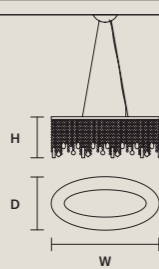

CRISTALLE S 4/80/30 OV

W 80 cm / 31.50"
D 40 cm / 15.70"
H 30 cm / 11.80"
■ 11 kg / 24.30 lb

STANDARD LIGHTING
4×E26×60 W MAX (NOT INCL.)