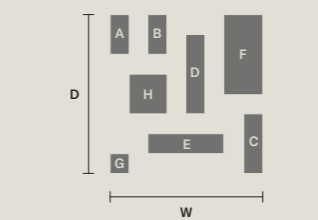

CUBO COMBO PL 100 SQ

W	100 cm / 39.40"
D	100 cm / 39.40"
H	80 cm / 31.50"
■	59 kg / 129.80 lb

STANDARD LIGHTING
51×E12×40 W MAX (NOT INCL.)

CUBO COMBO PL 175 SQ

W	175 cm / 68.90"
D	175 cm / 68.90"
H	80 cm / 31.50"
■	118 kg / 259.60 lb

STANDARD LIGHTING
107×E12×40 W MAX (NOT INCL.)

CUBO COMBO PL8 200 SQ

W	200 cm / 78.70"
D	200 cm / 78.70"
H	60 cm / 23.60"
■	108 kg / 237.60 lb

STANDARD LIGHTING
95×E12×40 W MAX (NOT INCL.)

CUBO COMBO PL21 200 SQ

W	200 cm / 78.70"
D	200 cm / 78.70"
H	80 cm / 31.50"
■	128 kg / 281.60 lb

STANDARD LIGHTING
151×E12×40 W MAX (NOT INCL.)

CUBO COMBO PL 150 RC

W	75 cm / 29.50"
D	150 cm / 59.10"
H	60 cm / 23.60"
■	54 kg / 118.80 lb

STANDARD LIGHTING
53×E12×40 W MAX (NOT INCL.)

CUBO COMBO PL 300 RC

W	100 cm / 39.40"
D	300 cm / 118.10"
H	80 cm / 31.50"
■	189 kg / 415.80 lb

STANDARD LIGHTING
195×E12×40 W MAX (NOT INCL.)

MODULES

- **A** 1xCubo PL/Long/B
- **B** 4xCubo PL/Square/Small 20
- **C** 3xCubo PL/Square/Small 40
- **D** 2xCubo PL/Square/Small 80
- **E** 2xCubo PL/Square/Medium 20
- **F** 1xCubo PL/Square/Medium 40
- **G** 2xCubo PL/Square/Medium 60

MODULES

- **A** 1xCubo PL/Long/P
- **B** 1xCubo PL/Long/Q
- **C** 1xCubo PL/Long/R
- **D** 1xCubo PL/Long/T
- **E** 1xCubo PL/Square/Medium 20
- **F** 1xCubo PL/Square/Medium 40
- **G** 1xCubo PL/Square/Medium 60
- **H** 1xCubo PL/Square/Medium 80
- **I** 1xCubo PL/Square/Large 40

MODULES

- **A** 1xCubo PL/Long/J
- **B** 1xCubo PL/Long/L
- **C** 1xCubo PL/Long/N
- **D** 1xCubo PL/Long/P
- **E** 1xCubo PL/Long/Q
- **F** 1xCubo PL/Long/S
- **G** 1xCubo PL/Square/Medium 20
- **H** 1xCubo PL/Square/Large 40

MODULES

- **A** 4xCubo PL/Square/Medium/20
- **B** 7xCubo PL/Square/Medium/40
- **C** 7xCubo PL/Square/Medium/60
- **D** 3xCubo PL/Square/Medium/80

MODULES

- **A** 1xCubo PL/Long/K
- **B** 2xCubo PL/Long/M
- **C** 2xCubo PL/Square/Medium 20
- **D** 1xCubo PL/Square/Medium 40
- **E** 1xCubo PL/Square/Medium 60

MODULES

- **A** 6xCubo PL/Long/J
- **B** 3xCubo PL/Long/K
- **C** 2xCubo PL/Long/L
- **D** 1xCubo PL/Long/O
- **E** 1xCubo PL/Long/Q
- **F** 1xCubo PL/Square/Medium 20
- **G** 1xCubo PL/Square/Medium 60
- **H** 4xCubo PL/Square/Medium 80