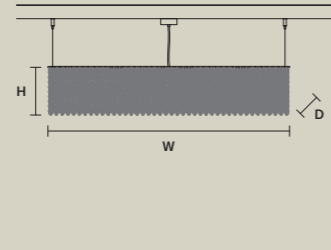

**CUBO S/LONG/R**

W 100 cm / 39.40"  
D 25 cm / 9.80"  
H 60 cm / 23.60"

STANDARD LIGHTING  
18xE14x10 W MAX (NOT INCL.)

**CUBO S/LONG/S**

W 100 cm / 39.40"  
D 50 cm / 19.70"  
H 20 cm / 7.90"

STANDARD LIGHTING  
12xE14x10 W MAX (NOT INCL.)