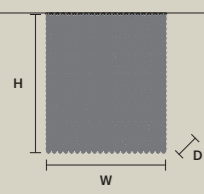

| CUBO PL/LONG/D             |                 | CE |
|----------------------------|-----------------|----|
| W                          | 75 cm / 29.50"  |    |
| D                          | 12,5 cm / 4.90" |    |
| H                          | 20 cm / 7.90"   |    |
| STANDARD LIGHTING          |                 |    |
| 5×E14×10 W MAX (NOT INCL.) |                 |    |