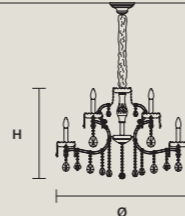

AQABA S 15/88/62

∅ 88 cm / 34.60"
H 62 cm / 24.40"
■ 19 kg / 41.80 lb

STANDARD LIGHTING
15×E12×40 W MAX (NOT INCL.)

INTEGRATED LED LIGHTING
RGB-W 15×LED SOURCE - 127,5 W TOT
DW 15×LED SOURCE - 121,5 W TOT