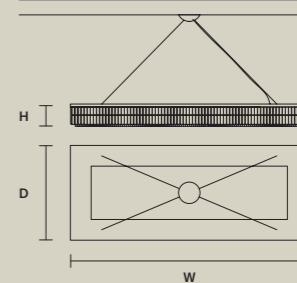

STANDARD LIGHTING

26×E27×20 W MAX (NOT INCL.)
* BULB MAX Ø 45 mm / 1.80"