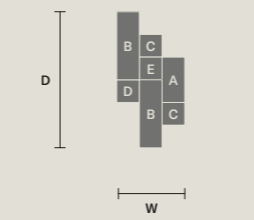

CUBO COMBO PL 100 SQ

W	100 cm / 39.40"
D	100 cm / 39.40"
H	80 cm / 31.50"
■	59 kg / 129.80 lb

STANDARD LIGHTING
51×E12×40 W MAX (NOT INCL.)

CUBO COMBO PL 175 SQ

W	175 cm / 68.90"
D	175 cm / 68.90"
H	80 cm / 31.50"
■	118 kg / 259.60 lb

STANDARD LIGHTING
107×E12×40 W MAX (NOT INCL.)

CUBO COMBO PL8 200 SQ

W	200 cm / 78.70"
D	200 cm / 78.70"
H	60 cm / 23.60"
■	108 kg / 237.60 lb

STANDARD LIGHTING
95×E12×40 W MAX (NOT INCL.)

CUBO COMBO PL21 200 SQ

W	200 cm / 78.70"
D	200 cm / 78.70"
H	80 cm / 31.50"
■	128 kg / 281.60 lb

STANDARD LIGHTING
151×E12×40 W MAX (NOT INCL.)

CUBO COMBO PL 150 RC

W	75 cm / 29.50"
D	150 cm / 59.10"
H	60 cm / 23.60"
■	54 kg / 118.80 lb

STANDARD LIGHTING
53×E12×40 W MAX (NOT INCL.)

CUBO COMBO PL 300 RC

W	100 cm / 39.40"
D	300 cm / 118.10"
H	80 cm / 31.50"
■	189 kg / 415.80 lb

STANDARD LIGHTING
195×E12×40 W MAX (NOT INCL.)

MODULES

- **A** 1xCubo PL/Long/B
- **B** 4xCubo PL/Square/Small 20
- **C** 3xCubo PL/Square/Small 40
- **D** 2xCubo PL/Square/Small 80
- **E** 2xCubo PL/Square/Medium 20
- **F** 1xCubo PL/Square/Medium 40
- **G** 2xCubo PL/Square/Medium 60

MODULES

- **A** 1xCubo PL/Long/P
- **B** 1xCubo PL/Long/Q
- **C** 1xCubo PL/Long/R
- **D** 1xCubo PL/Long/T
- **E** 1xCubo PL/Square/Medium 20
- **F** 1xCubo PL/Square/Medium 40
- **G** 1xCubo PL/Square/Medium 60
- **H** 1xCubo PL/Square/Medium 80
- **I** 1xCubo PL/Square/Large 40

MODULES

- **A** 1xCubo PL/Long/J
- **B** 1xCubo PL/Long/L
- **C** 1xCubo PL/Long/N
- **D** 1xCubo PL/Long/P
- **E** 1xCubo PL/Long/Q
- **F** 1xCubo PL/Long/S
- **G** 1xCubo PL/Square/Medium 20
- **H** 1xCubo PL/Square/Large 40

MODULES

- **A** 4xCubo PL/Square/Medium/20
- **B** 7xCubo PL/Square/Medium/40
- **C** 7xCubo PL/Square/Medium/60
- **D** 3xCubo PL/Square/Medium/80

MODULES

- **A** 1xCubo PL/Long/K
- **B** 2xCubo PL/Long/M
- **C** 2xCubo PL/Square/Medium 20
- **D** 1xCubo PL/Square/Medium 40
- **E** 1xCubo PL/Square/Medium 60

MODULES

- **A** 6xCubo PL/Long/J
- **B** 3xCubo PL/Long/K
- **C** 2xCubo PL/Long/L
- **D** 1xCubo PL/Long/O
- **E** 1xCubo PL/Long/Q
- **F** 1xCubo PL/Square/Medium 20
- **G** 1xCubo PL/Square/Medium 60
- **H** 4xCubo PL/Square/Medium 80