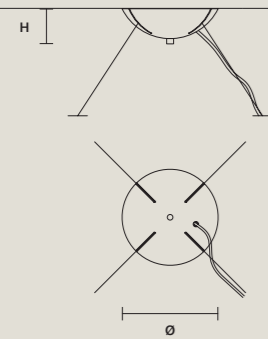

SINGLE CANOPY

SIZE	
Ø	18 cm / 7.10"
H	6 cm / 2.40"

FINISHINGS
● V87

PRODUCT NAME
ROYALE S 12/85/50 OV