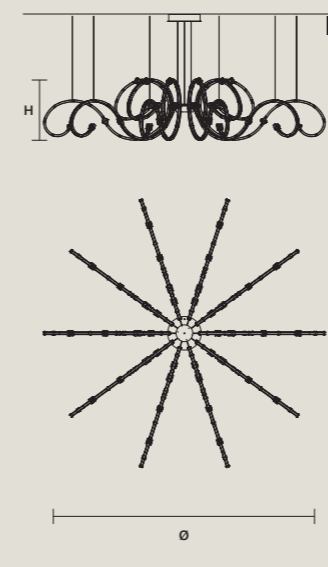

RAQAM N7
BASIC BATCH A
MODULO 7 x 8

W 117 cm / 46.10"
D 60 cm / 23.60"
H 50 cm / 19.70"
■ 12 kg / 26.40 lb

INTEGRATED LED LIGHTING

48 LED LIGHTS CRI>85
3000 K - 72 W
9360 NOMINAL LM

RAQAM O1
COMPOSITION
BASIC BATCH B x 5

W 93.5 cm / 36.80"
D 93.5 cm / 36.80"
H 250 cm / 98.40"
■ 135 kg / 297.00 lb

INTEGRATED LED LIGHTING

480 LED LIGHTS CRI>85
3000 K - 720 W
93600 NOMINAL LM

RAQAM P4
BASIC BATCH A
MODULO 7 x 32

∅ 126 cm / 49.60"
H 223 cm / 87.80"
■ 42 kg / 92.40 lb

INTEGRATED LED LIGHTING

192 LED LIGHTS CRI>85
3000 K - 288 W
37440 NOMINAL LM

RAQAM Q5
BASIC BATCH D - MODULO 1 x 16
+ MODULO 1 x 8 + MODULO 1 x 8

∅ 385 cm / 151.60"
H 209 cm / 82.30"
■ 120 kg / 264.00 lb

INTEGRATED LED LIGHTING

256 LED LIGHTS CRI>85
3000 K - 384 W
49920 NOMINAL LM

RAQAM Q5
BASIC BATCH E
MODULO 1 x 10

∅ 266 cm / 104.70"
H 55 cm / 21.70"
■ 38 kg / 83.60 lb

INTEGRATED LED LIGHTING

80 LED LIGHTS CRI>85
3000 K - 120 W
15600 NOMINAL LM

RAQAM R1
BASIC BATCH B
MODULO 1 x 32

W 227 cm / 89.40"
D 470 cm / 185.00"
H 223 cm / 87.80"
■ 104 kg / 228.80 lb

INTEGRATED LED LIGHTING

256 LED LIGHTS CRI>85
3000 K - 384 W
49920 NOMINAL LM

RAQAM R3
BASIC BATCH A
MODULO 1 x 16

∅ 125 cm / 49.20"
H 530 cm / 208.70"
■ 52 kg / 114.40 lb

INTEGRATED LED LIGHTING

128 LED LIGHTS CRI>85
3000 K - 192 W
24960 NOMINAL LM

RAQAM R4
BASIC BATCH B
MODULO 3 x 16 + MODULO 7 x 56

W 227 cm / 89.40"
D 191 cm / 75.20"
H 250 cm / 98.40"
■ 84 kg / 184.80 lb

INTEGRATED LED LIGHTING

432 LED LIGHTS CRI>85
3000 K - 648 W
84240 NOMINAL LM

MODULES
7 x 8

MODULES
5 x 80

MODULES
7 x 32

MODULES
1 x 32

MODULES
1 x 10

MODULES
1 x 32

MODULES
1 x 16

MODULES
3 x 16

7 x 56

CANOPY
RECESSED

CANOPY
D x1
∅ 10 cm / 3.90"
H 2,5 cm / 1.00"

CANOPY
C x1
∅ 42 cm / 16.50"
H 6 cm / 2.40"

CANOPY
D x1
∅ 10 cm / 3.90"
H 2,5 cm / 1.00"

CANOPY
A x1
∅ 30 cm / 11.80"
H 6 cm / 2.40"

CANOPY
RECESSED

CANOPY
RECESSED

CANOPY
RECESSED

CABLES
x16 SINGLE STEEL CABLES

CABLES
x15 SINGLE STEEL CABLES

CABLES
x32 SINGLE STEEL CABLES

CABLES
x67 SINGLE STEEL CABLES

CABLES
x13 SINGLE STEEL CABLES

CABLES
x64 SINGLE STEEL CABLES

CABLES
x16 SINGLE STEEL CABLES

CABLES
x48 SINGLE STEEL CABLES