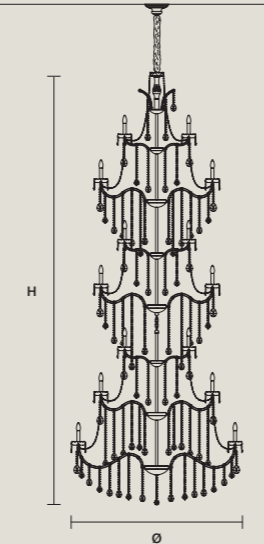

AQABA S 70/150/380

∅ 150 cm / 59.10"
H 380 cm / 149.60"
■ 105 kg / 231.00 lb

STANDARD LIGHTING
70×E12×40 W MAX (NOT INCL.)

INTEGRATED LED LIGHTING
RGB-W 70×LED SOURCE - 595 W TOT
DW 70×LED SOURCE - 567 W TOT