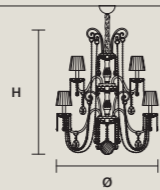

DIAMOND S 16/95/120

∅ 95 cm / 37.40"
H 120 cm / 47.20"
■ 25 kg / 55.00 lb

STANDARD LIGHTING
16×E12×40 W MAX (NOT INCL.)