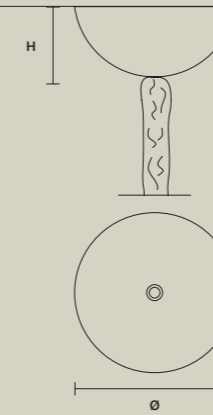

SINGLE CANOPY/INTEGRATED LED LIGHTING

SIZE		FRAME FINISHINGS	CANOPIY FINISHINGS	PRODUCT NAME
Ø	30 cm / 11.80"	G03	G03	AQABA S 12/95/94
H	16 cm / 6.30"	G04	G04	AQABA S 15/88/62
				AQABA S 15/90/80
				AQABA S 18/105/65
				AQABA S 18/120/100
				AQABA S 18/120/115
				AQABA S 18/140/172
				AQABA S 24/120/134
				AQABA S 24/130/100
				AQABA S 24/155/130
				AQABA S 25/100/90
				AQABA S 25/110/140
				AQABA S 32/130/105
				AQABA S 32/130/170
				AQABA S 36/165/160
				AQABA S 40/200/155
				AQABA S 48/215/120