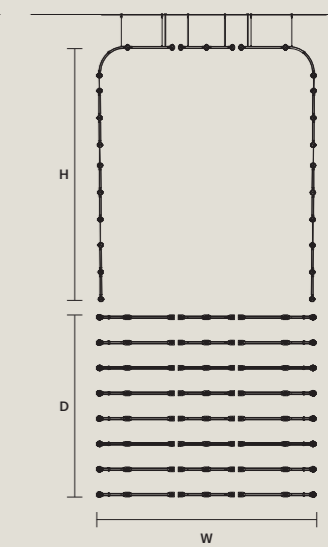

RAQAM N7
BASIC BATCH A
MODULO 7 x 8

W 117 cm / 46.10"
D 60 cm / 23.60"
H 50 cm / 19.70"
■ 12 kg / 26.40 lb

INTEGRATED LED LIGHTING

48 LED LIGHTS CRI>85
3000 K - 72 W
9360 NOMINAL LM

RAQAM O1
COMPOSITION
BASIC BATCH B x 5

W 93.5 cm / 36.80"
D 93.5 cm / 36.80"
H 250 cm / 98.40"
■ 135 kg / 297.00 lb

INTEGRATED LED LIGHTING

480 LED LIGHTS CRI>85
3000 K - 720 W
93600 NOMINAL LM

RAQAM P4
BASIC BATCH A
MODULO 7 x 32

∅ 126 cm / 49.60"
H 223 cm / 87.80"
■ 42 kg / 92.40 lb

INTEGRATED LED LIGHTING

192 LED LIGHTS CRI>85
3000 K - 288 W
37440 NOMINAL LM

RAQAM Q5
BASIC BATCH D - MODULO 1 x 16
+ MODULO 1 x 8 + MODULO 1 x 8

∅ 385 cm / 151.60"
H 209 cm / 82.30"
■ 120 kg / 264.00 lb

INTEGRATED LED LIGHTING

256 LED LIGHTS CRI>85
3000 K - 384 W
49920 NOMINAL LM

RAQAM Q5
BASIC BATCH E
MODULO 1 x 10

∅ 266 cm / 104.70"
H 55 cm / 21.70"
■ 38 kg / 83.60 lb

INTEGRATED LED LIGHTING

80 LED LIGHTS CRI>85
3000 K - 120 W
15600 NOMINAL LM

RAQAM R1
BASIC BATCH B
MODULO 1 x 32

W 227 cm / 89.40"
D 470 cm / 185.00"
H 223 cm / 87.80"
■ 104 kg / 228.80 lb

INTEGRATED LED LIGHTING

256 LED LIGHTS CRI>85
3000 K - 384 W
49920 NOMINAL LM

RAQAM R3
BASIC BATCH A
MODULO 1 x 16

∅ 125 cm / 49.20"
H 530 cm / 208.70"
■ 52 kg / 114.40 lb

INTEGRATED LED LIGHTING

128 LED LIGHTS CRI>85
3000 K - 192 W
24960 NOMINAL LM

RAQAM R4
BASIC BATCH B
MODULO 3 x 16 + MODULO 7 x 56

W 227 cm / 89.40"
D 191 cm / 75.20"
H 250 cm / 98.40"
■ 84 kg / 184.80 lb

INTEGRATED LED LIGHTING

432 LED LIGHTS CRI>85
3000 K - 648 W
84240 NOMINAL LM

MODULES
7 x 8

MODULES
5 x 80

MODULES
7 x 32

MODULES
1 x 32

MODULES
1 x 10

MODULES
1 x 32

MODULES
1 x 16

MODULES
3 x 16

7 x 56

CANOPY
RECESSED

CANOPY
D x1
∅ 10 cm / 3.90"
H 2,5 cm / 1.00"

CANOPY
C x1
∅ 42 cm / 16.50"
H 6 cm / 2.40"

CANOPY
D x1
∅ 10 cm / 3.90"
H 2,5 cm / 1.00"

CANOPY
A x1
∅ 30 cm / 11.80"
H 6 cm / 2.40"

CANOPY
RECESSED

CANOPY
RECESSED

CANOPY
RECESSED

CABLES
x16 SINGLE STEEL CABLES

CABLES
x15 SINGLE STEEL CABLES

CABLES
x32 SINGLE STEEL CABLES

CABLES
x67 SINGLE STEEL CABLES

CABLES
x13 SINGLE STEEL CABLES

CABLES
x64 SINGLE STEEL CABLES

CABLES
x16 SINGLE STEEL CABLES

CABLES
x48 SINGLE STEEL CABLES