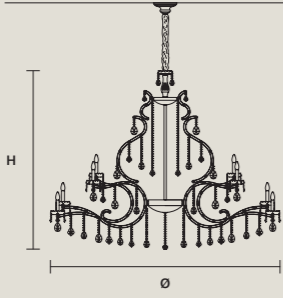

AQABA S 40/200/155

∅ 200 cm / 78.70"
H 155 cm / 61.00"
■ 82 kg / 180.40 lb

STANDARD LIGHTING
40×E12×40 W MAX (NOT INCL.)

INTEGRATED LED LIGHTING
RGB-W 40×LED SOURCE - 340 W TOT
DW 40×LED SOURCE - 324 W TOT