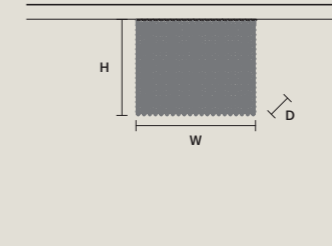

CUBO PL/SQUARE/LARGE 40

W	50 cm / 19.70"
D	50 cm / 19.70"
H	40 cm / 15.70"

STANDARD LIGHTING
12xE12x40 W MAX (NOT INCL.)