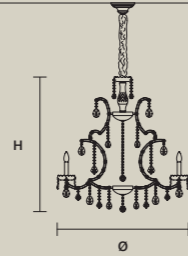

AQABA S 12/95/94

∅ 95 cm / 37.40"
H 94 cm / 37.00"
■ 27 kg / 59.40 lb

STANDARD LIGHTING 12×E14×10 W MAX (NOT INCL.)

INTEGRATED LED LIGHTING RGB-W 12×LED SOURCE - 102 W TOT

DW 12×LED SOURCE - 97,2 W TOT