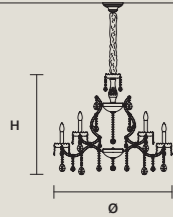

AQABA S 15/90/80

∅ 90 cm / 35.40"
H 80 cm / 31.50"
■ 20 kg / 44.00 lb

STANDARD LIGHTING
15×E12×40 W MAX (NOT INCL.)

INTEGRATED LED LIGHTING
RGB-W 15×LED SOURCE - 127,5 W TOT
DW 15×LED SOURCE - 121,5 W TOT