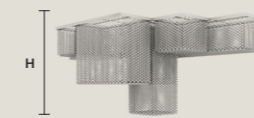

CUBO COMBO PL 100 SQ

W	100 cm / 39.40"
D	100 cm / 39.40"
H	80 cm / 31.50"
■	59 kg / 129.80 lb

STANDARD LIGHTING
51×E12×40 W MAX (NOT INCL.)

CUBO COMBO PL 175 SQ

W	175 cm / 68.90"
D	175 cm / 68.90"
H	80 cm / 31.50"
■	118 kg / 259.60 lb

STANDARD LIGHTING
107×E12×40 W MAX (NOT INCL.)

CUBO COMBO PL8 200 SQ

W	200 cm / 78.70"
D	200 cm / 78.70"
H	60 cm / 23.60"
■	108 kg / 237.60 lb

STANDARD LIGHTING
95×E12×40 W MAX (NOT INCL.)

CUBO COMBO PL21 200 SQ

W	200 cm / 78.70"
D	200 cm / 78.70"
H	80 cm / 31.50"
■	128 kg / 281.60 lb

STANDARD LIGHTING
151×E12×40 W MAX (NOT INCL.)

CUBO COMBO PL 150 RC

W	75 cm / 29.50"
D	150 cm / 59.10"
H	60 cm / 23.60"
■	54 kg / 118.80 lb

STANDARD LIGHTING
53×E12×40 W MAX (NOT INCL.)

CUBO COMBO PL 300 RC

W	100 cm / 39.40"
D	300 cm / 118.10"
H	80 cm / 31.50"
■	189 kg / 415.80 lb

STANDARD LIGHTING
195×E12×40 W MAX (NOT INCL.)

MODULES

- **A** 1xCubo PL/Long/B
- **B** 4xCubo PL/Square/Small 20
- **C** 3xCubo PL/Square/Small 40
- **D** 2xCubo PL/Square/Small 80
- **E** 2xCubo PL/Square/Medium 20
- **F** 1xCubo PL/Square/Medium 40
- **G** 2xCubo PL/Square/Medium 60

MODULES

- **A** 1xCubo PL/Long/P
- **B** 1xCubo PL/Long/Q
- **C** 1xCubo PL/Long/R
- **D** 1xCubo PL/Long/T
- **E** 1xCubo PL/Square/Medium 20
- **F** 1xCubo PL/Square/Medium 40
- **G** 1xCubo PL/Square/Medium 60
- **H** 1xCubo PL/Square/Medium 80
- **I** 1xCubo PL/Square/Large 40

MODULES

- **A** 1xCubo PL/Long/J
- **B** 1xCubo PL/Long/L
- **C** 1xCubo PL/Long/N
- **D** 1xCubo PL/Long/P
- **E** 1xCubo PL/Long/Q
- **F** 1xCubo PL/Long/S
- **G** 1xCubo PL/Square/Medium 20
- **H** 1xCubo PL/Square/Large 40

MODULES

- **A** 4xCubo PL/Square/Medium/20
- **B** 7xCubo PL/Square/Medium/40
- **C** 7xCubo PL/Square/Medium/60
- **D** 3xCubo PL/Square/Medium/80

MODULES

- **A** 1xCubo PL/Long/K
- **B** 2xCubo PL/Long/M
- **C** 2xCubo PL/Square/Medium 20
- **D** 1xCubo PL/Square/Medium 40
- **E** 1xCubo PL/Square/Medium 60

MODULES

- **A** 6xCubo PL/Long/J
- **B** 3xCubo PL/Long/K
- **C** 2xCubo PL/Long/L
- **D** 1xCubo PL/Long/O
- **E** 1xCubo PL/Long/Q
- **F** 1xCubo PL/Square/Medium 20
- **G** 1xCubo PL/Square/Medium 60
- **H** 4xCubo PL/Square/Medium 80