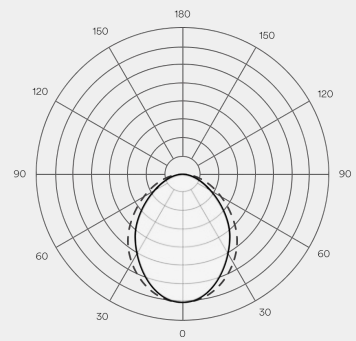

PIONEERING A NEW SUPPLY CHAIN ↗

GROWN
SALVAGED
+ MADE
IN NYC

4ft, 5ft, 6ft and 8ft TREELINES shown in our NYC Studio

Standard TREELINE material swatches in Black, White and Natural

Custom TREELINE wood matched to flooring sample