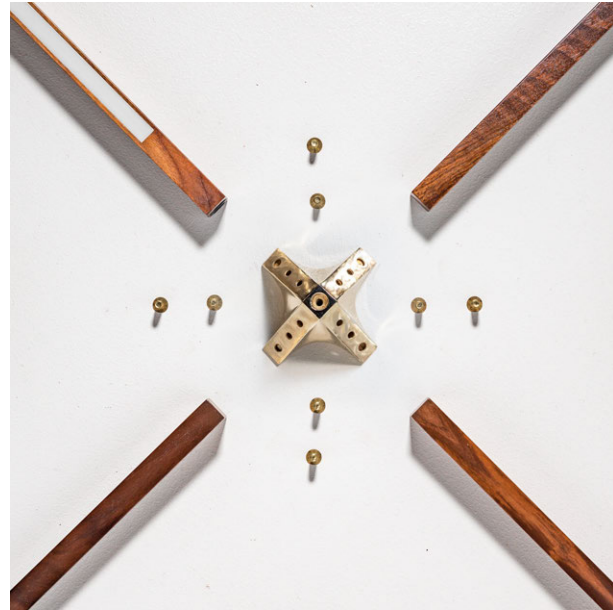

MADE BY HAND

All of our decorative and architectural fixtures are made by hand in our NYC studio.