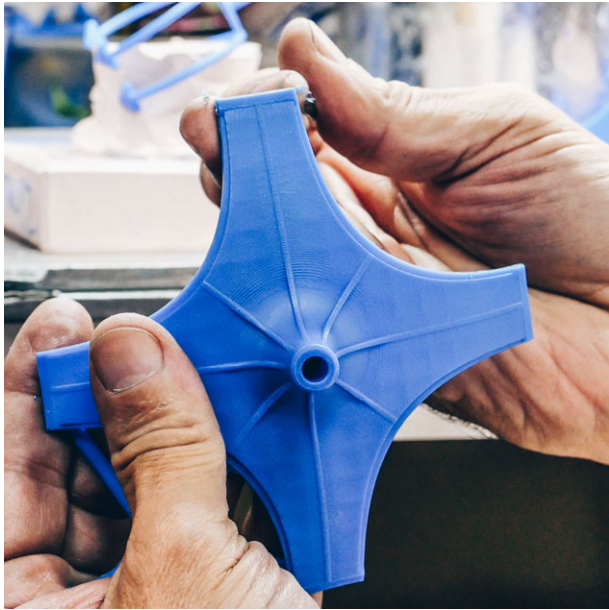

We offer three iconic wood finishes – black, natural, and white – to celebrate the unique and rich texture of this storied material.

BLACK

NATURAL

WHITE

Processing salvaged Pin Oak trees for TREELINE on the NYC Waterfront.