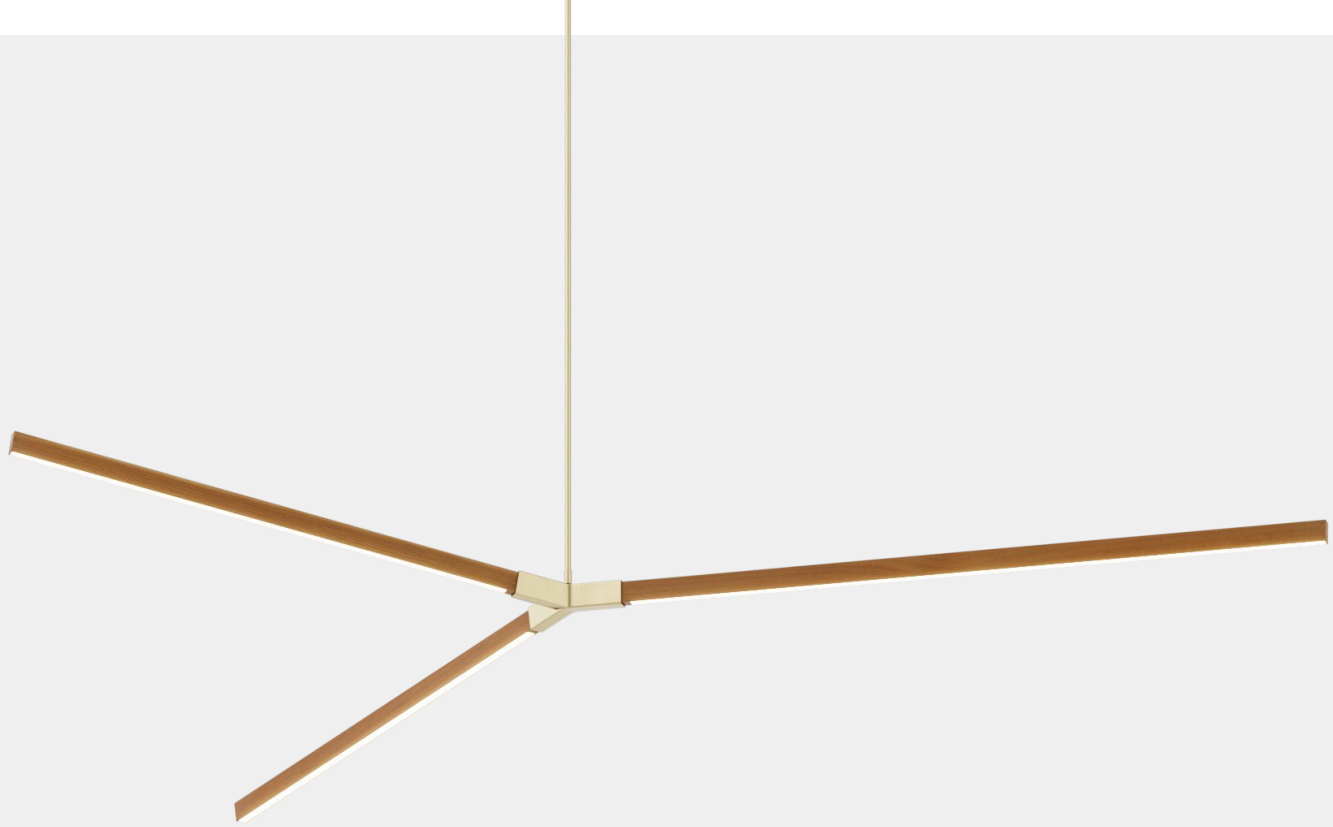

BOUGH

LIGHT FROM WOOD

OFFERED IN LITTLE, MIDDLE AND BIG ↗