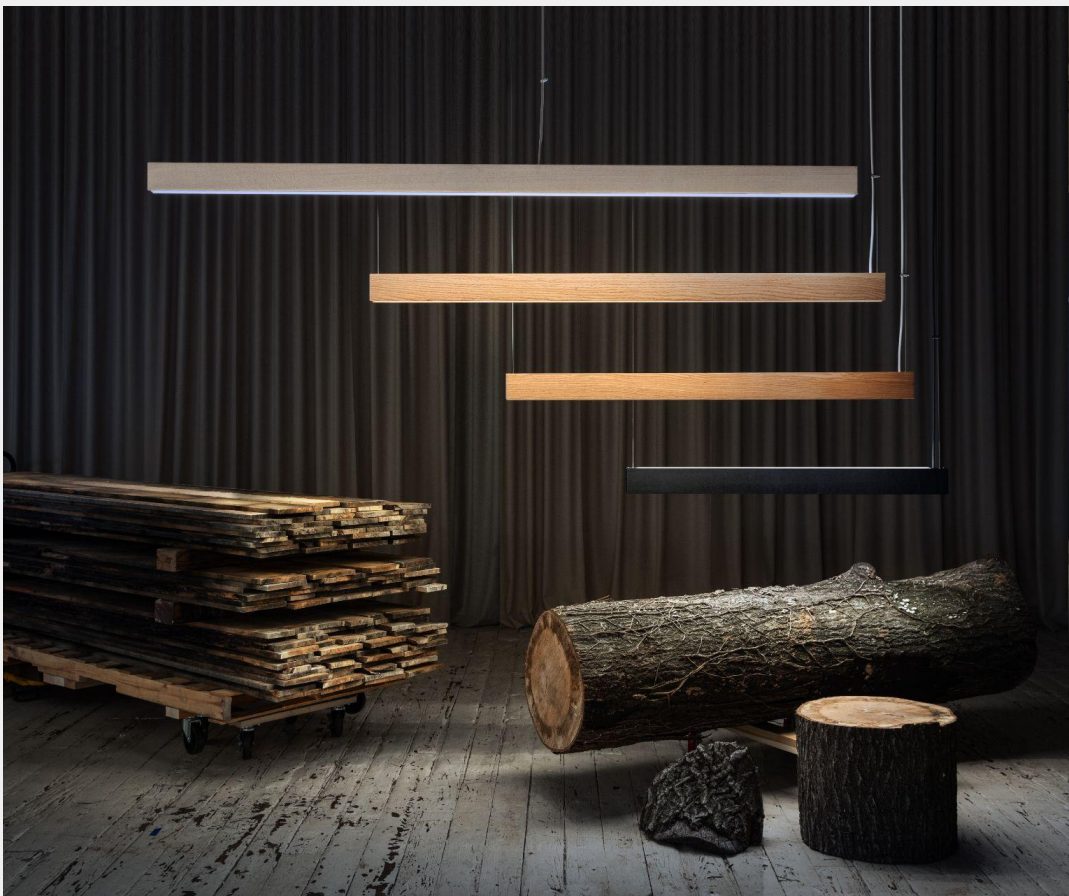

PIONEERING A NEW SUPPLY CHAIN ↗

GROWN
SALVAGED
+ MADE
IN NYC

4ft, 5ft, 6ft and 8ft TREELINES shown in our NYC Studio

Standard TREELINE material swatches in Black, White and Natural

Custom TREELINE wood matched to flooring sample