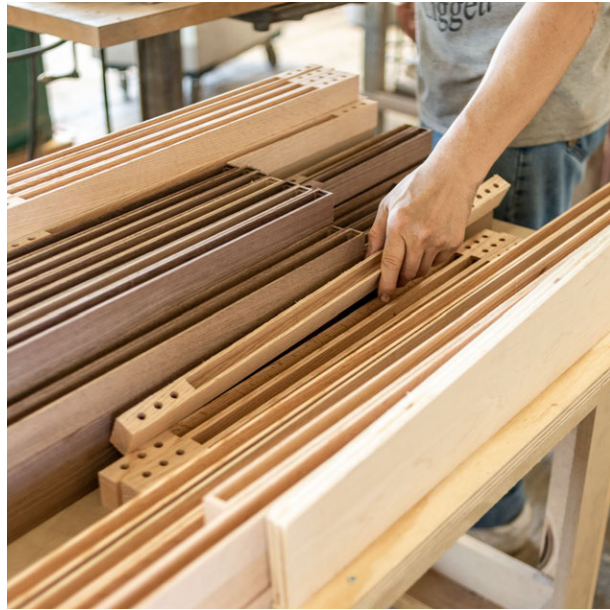

EBONIZED OAK

Sustainably sourced American Red Oak typically has a straight and open grain and permits easy staining. Hand-finished to produce a lustrous dark, blackened finish that allows the pronounced texture and grain of the wood to shine through.

We offer three iconic wood finishes – black, natural, and white – to celebrate the unique and rich texture of this storied material.

BLACK

NATURAL

WHITE

Processing salvaged Pin Oak trees for TREELINE on the NYC Waterfront.

MADE BY HAND

All of our decorative and architectural fixtures are made by hand in our NYC studio.

STUDIO + PURPOSE

DECORATIVE

ARCHITECTURAL

NEW!

CUSTOM

RESOURCES