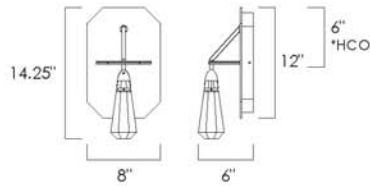

10 CARAT • SM23781

3W LED PCB 2700K (integrated)
8"W x 14.25"H x 6"E
BP: 8"W x 12"H, 6" HCO
CRI 80+, 270 lm

Available in Satin Nickel with Satin Brass (BCSNSBR)