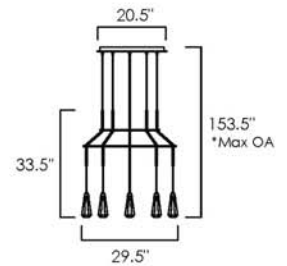

10 CARAT • SM23785

10 x 2.5W LED PCB 3000K (integrated)
29.5"W x 33.5"H x 29.5"L
Canopy: 20.5"W x 1"H, 153.5" Max OA
CRI 80+, 1750 lm

Available in Satin Nickel with Satin Brass (BCSNSBR)