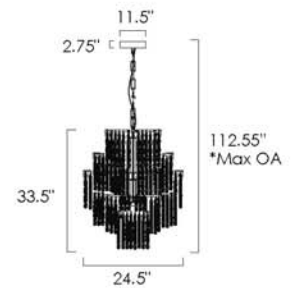

WALDORF • SM23865

151 W LED PCB 3000K (integrated)
24.5\"/>

Available in Polished Chrome with Clear glass (CLPC)