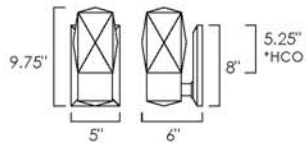

EMPIRE • SM23641

8W LED PCB 3000K (integrated)
5"W x 9.75"H x 6"E
BP: 4.75"W x 8"H, 5.25" HCO
CRI 80+, 630 lm

Available in French Gold (BCFG)
Polished Nickel (BCPN)