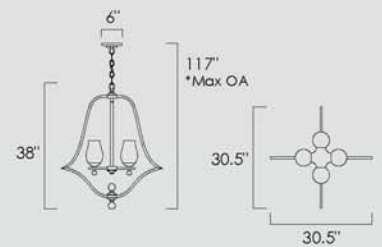

MIRABELLE • SM23973

4 x 60W Incandescent E12
30.5"W x 38"H x 30.5"L
Canopy: 6"W x 0.75"H, 117" Max OA

Available in Silver Gold (MGSG)