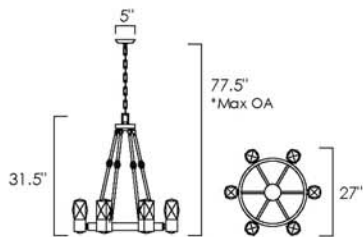

EMPIRE • SM23645

12 x 4.5W LED PCB 3000K (integrated)
27"W x 31.5"H x 27"L
Canopy: 5"W x 1"H, 77.5" Max OA
CRI 80+, 3780 lm

Available in Polished Nickel (BCPN)