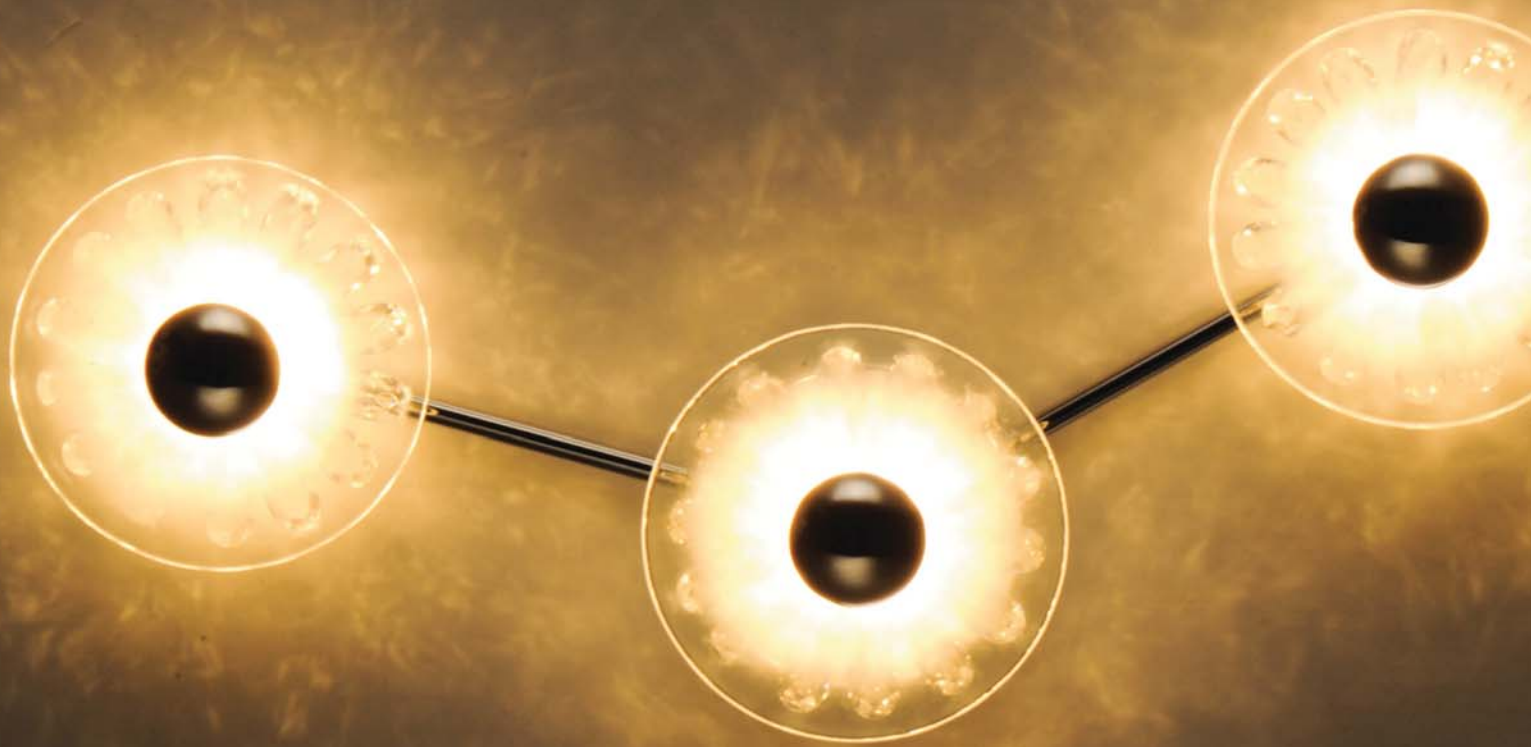

A close-up photograph of a watch movement. The image features a prominent golden rotor with concentric ridges on the left side, and dark, textured metal plates on the right. The lighting is dramatic, highlighting the metallic surfaces and creating deep shadows.

# PEONY

An organic cascading design, the Peony series is constructed of a freeform structure with figurative blossoms in a dazzling display of crystal. Two hand blown dishes, cloudy at their center, encase an array of crystal that span radially across a reveal in the glasses. The energy efficient LED lights illuminate the bulbous flower forms, reflecting off the crystals creating an iridescent lighting effect.

# WALDORF

The time honored waterfall crystal pendant is reimagined with innovative LED technology. Suspended by swooping curves of Polished Chrome dangle hundreds of hand-crafted Piastra style glass that are illuminated by recessed LED lighting, bringing life and brightness to every individual glass. This finest execution of a classic is immediately realized when you see this pendant.