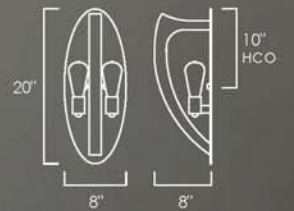

Available in Wenge with Polished Nickel (WEPN)

CRESCENDO • SM23800

2 x 60W Incandescent E26  
8"W x 20"H x 8"E  
BP: 8"W x 1"H, 10" HCO

Available in Wenge with Polished Nickel (WEPN)