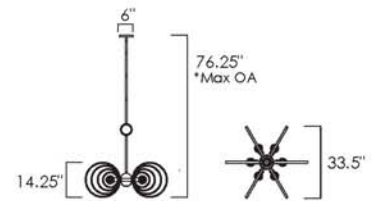

FREQUENCY • SM23638

8 x 2.9W LED G9 and 1 x 4W LED MR11 (included)
38"W x 16.75"H x 38"L
Canopy: 6"W x 0.75"H, 77.5" Max OA
Gold Leaf version is 2700K 1712 lm, CRI 80+
Silver Leaf version is 3500K 1832 lm, CRI 80+

Available in Gold Leaf (CRGL)
Silver Leaf (CRSL)