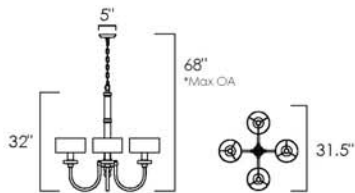

MANHATTAN • SM23755

MANHATTAN • SM23754

4 x 60W Max E26 Incandescent
31.5"W x 32"H x 31.5"L
Canopy: 5"W x 1"H, 68" Max OA

Available in Polished Silver with Black Tie Shade (BTPS)