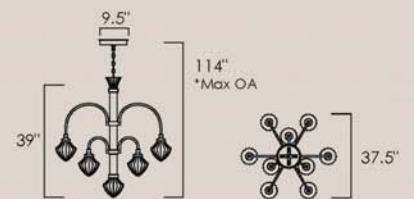

WILSHIRE • SM23436

10 x 4.5W LED 3000K (integrated)
37.5"W x 39"H x 37.5"L
C: 9.5"W x 1.75"H, 114" Max OA
CRI 80+, 3150 lm

Available in Argent (TGAG)

STUDIO•M
SIGNATURES • 72