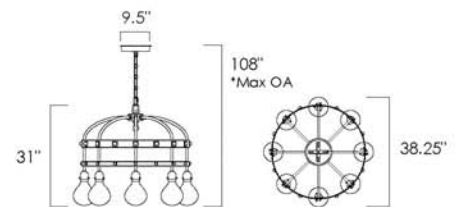

NAPA • SM23458

8 x 4.5W LED 3000K (integrated)
38.25"W x 31"H x 38.25"L
Canopy: 9.5"W x 1.75"H, 108" Max OA
CRI 80+, 2520 lm

Available in Blacksmith with Merlot tinted glass (MLBS)
Blacksmith with Clear glass (CLBS)