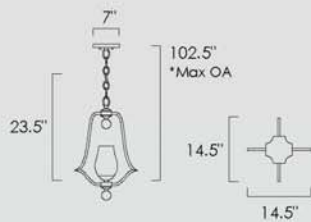

MIRABELLE • SM23979

60W Incandescent E12
14.5"W x 23.5"H x 14.5"L
Canopy: 6"W x 0.75"H, 102.5" Max OA

Available in Silver Gold (MGSG)