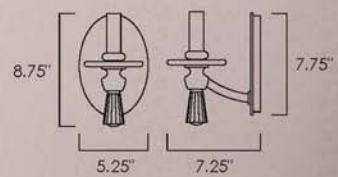

TRIOMPHE • SM23731

1 x 40W E12 Incandescent
5.25"W x 8.75"H x 7.25"E
BP: 5.25"W x 7.75"H, 4" HCO

Available in Brushed Gold with Sedona Shade (SDBRG)
Silver Ash with Storm Grey Shade (SGSAH)