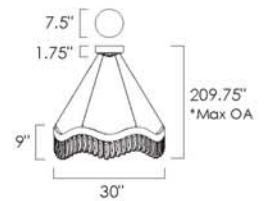

ROLLAND • SM23838

55W LED PCB 3000K (integrated)
30"W x 9"H x 30"L
Canopy: 7.5"W x 1.75"H, 209.75" Max OA
CRI 80+, 4560 lm

Available in Polished Nickel with Beveled Crystal (BCPN)