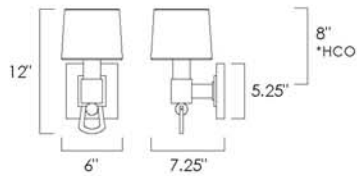

JEFFERSON • SM23761

1 x 60W Max E26 Incandescent
7.25"W x 12"H x 7.25"E
BP: 5"W x 5.25"H, 8" HCO

Available in Polished Silver with Black Tie Shade (BTPS)