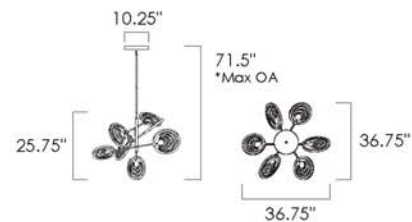

LARIAT • SM23845

7 x 17.5W LED PCB 3000K (integrated)
36.75"W x 25.75"H x 36.75"E
Canopy: 10.25"W x 1.5"H, 71.5" Max OA
CRI 80+, 2100 lm

Available in Bronze Guilt with Gold Leaf (BZGTGL)