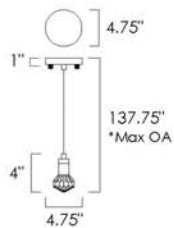

NORMA JEANE • SM23771

1 x 2.3W LED G9 3000K (included)
4.75"W x 4"H
Canopy: 4.75"W x 1"H, 137.75" Max OA
CRI 80+, 200 lm

Available in Satin Brass (BCSBR)