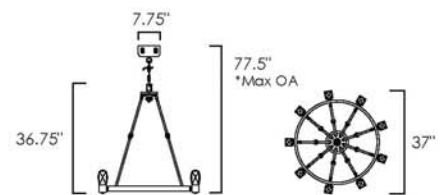

EMPIRE • SM23648

18 x 4.5W LED PCB 3000K (integrated)
37"W x 36.75"H x 37"L
Canopy: 7.75"W x 4"H, 77.5" Max OA
CRI 80+, 5670 lm

Available in Polished Nickel (BCPN)