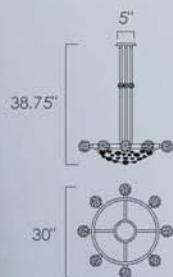

COSMO

Away from the city lights and under the starry skies, Cosmo recalls the vast universe above. A Polished Silver ring houses large celestial spheres with LED G9 bulbs. An inverted Polished Silver bowl uses cut outs to reveal the twinkle of illuminated bubble glass balls.

COSMO • SM23743

12 x 2.9W LED G9 3500K (included)
30"W x 38.75"H x 30"L
Canopy: 5"W x 1"H, 38.75" Max OA
CRI 80+, 2100 lm

Available in Polished Silver (BGPS)