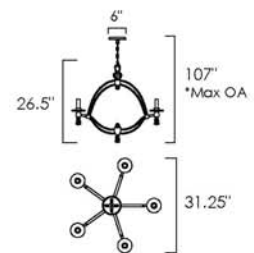

TRIOMPHE • SM23735

5 x 40W Max E12 Incandescent
31.25"W x 26.5"H x 31.25"L
Canopy: 6"W x 0.75"H, 107" Max OA

Available in Brushed Gold with Sedona Shade (SDBRG)
Silver Ash with Storm Grey Shade (SGSAH)