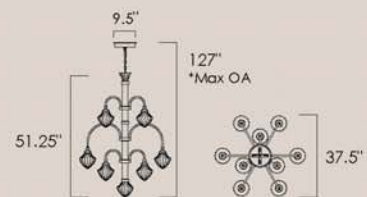

WILSHIRE • SM23438

10 x 5W LED PCB 3000K (integrated)
37.5"W x 51.25"H x 37.5"L
Canopy: 9.5"W x 1.75"H, 127" Max OA
CRI 80+, 4095 lm

Available in Argent (TGAG)