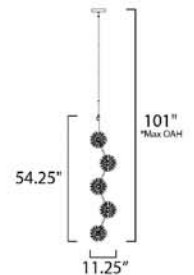

PEONY • SM23873

4 x 4.5W LED PCB 3000K (integrated)  
 5"W x 38"H x 13"L  
 BP: 6"W x 6"H, 14.25" HCO  
 CRI 90+, 1620 lm

Available in Polished Nickel with Clear glass (FTCLPN)

PEONY • SM23875

10 x 4.5W LED PCB 3000K (integrated)  
 6"W x 54.25"H x 54.25"L  
 Canopy: 6"W x 1.25"H x 6"L, 101" Max OA  
 CRI 90+, 1620 lm