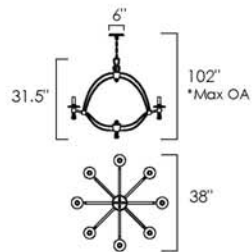

TRIOMPHE • SM23738

8 x 40W Max E12 Incandescent
38"W x 31.5"H x 38"L
Canopy: 6"W x 0.75"H, 102" Max OA

Available in Brushed Gold with Sedona Shade (SDBRG)
Silver Ash with Storm Grey Shade (SGSAH)