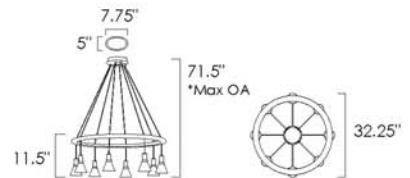

SCAN • SM23827

8 x 40W G9 Xenon (included)
32.25"W x 11.5"H x 32.25"L
Canopy: 7.25"W x 1.5"H, 71.5" Max OA

Available in Clear glass with Walnut (CLWN)