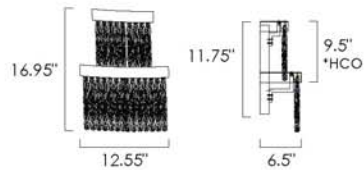

WALDORF • SM23861

24W LED PCB 3000K (integrated)
17\"/>

Available in Polished Chrome with Clear glass (CLPC)