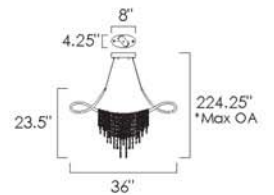

CRADLE • SM23834

5 x 20W G4 (included)
4.25"W x 23.5"H x 36"L
Canopy: 4.25"W x 1.5"H, 224.25" Max OA

Available in Gold Silver (GS)