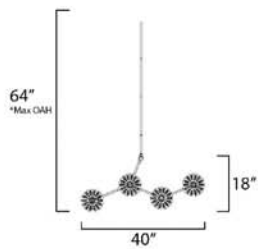

PEONY • SM23874

8 x 4.5W LED PCB 3000K (integrated)
6"W x 18"H x 40"L
Canopy: 6"W x 1.25"H x 6"L, 64" Max OA
CRI 90+, 3240 lm

Available in Polished Nickel with Clear glass (FTCLPN)