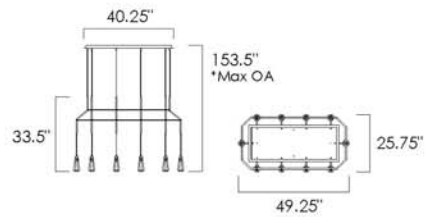

Available in Satin Nickel with Satin Brass (BCSNSBR)

10 CARAT • SM23785

10 x 2.5W LED PCB 3000K (integrated)  
29.5"W x 33.5"H x 29.5"L  
Canopy: 20.5"W x 1"H, 153.5" Max OA  
CRI 80+, 1750 lm

Available in Satin Nickel with Satin Brass (BCSNSBR)