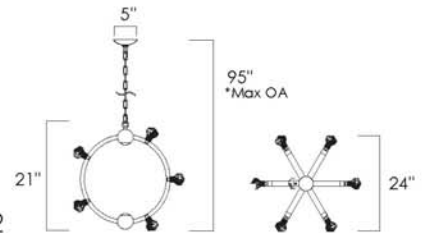

NORMA JEANE • SM23772

15 x 34.5W LED G9 3500K (included)
24"W x 21"H x 24"L
Canopy: 5"W x 1"H, 95" Max OA
CRI 90+, 2850 lm

Available in Satin Brass (BCSBR)