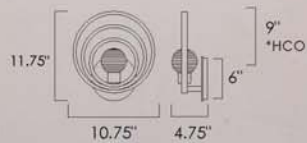

FREQUENCY • SM23631

1 x 2.9W LED G9 (included)
10.75"W x 11.75"H x 4.75"E
BP: 6"W x 0.75"H, 9" HCO
Gold Leaf version is 2700K 175 lm
Silver Leaf version is 3500K 190 lm

Available in Gold Leaf (CRGL)
Silver Leaf (CRSL)