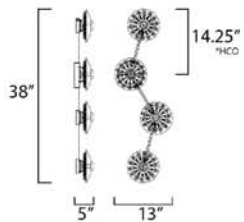

PEONY • SM23873

4 x 4.5W LED PCB 3000K (integrated)  
 5"W x 38"H x 13"L  
 BP: 6"W x 6"H, 14.25" HCO  
 CRI 90+, 1620 lm

Available in Polished Nickel with Clear glass (FTCLPN)

PEONY • SM23875

10 x 4.5W LED PCB 3000K (integrated)  
 6"W x 54.25"H x 54.25"L  
 Canopy: 6"W x 1.25"H x 6"L, 101" Max OA  
 CRI 90+, 1620 lm