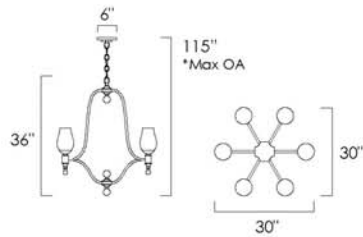

MIRABELLE • SM23975

6 x 60W Incandescent E12
30"W x 36"H x 30"L
Canopy: 6"W x 0.75"H, 115" Max OA

Available in Silver Gold (MGSG)