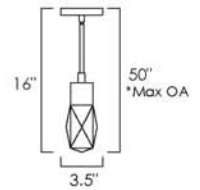

EMPIRE • SM23640

8.5W LED PCB 3000K (integrated)
3.5"W x 16"H x 3.5"L
Canopy: 5"W x 1"H, 50" Max OA
CRI 80+, 720 lm

Available in French Gold (BCFG)
Polished Nickel (BCPN)