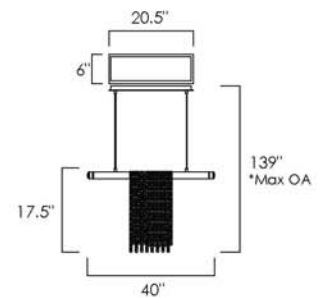

TRAPEZE • SM23769

10W LED PCB 3000K (integrated)
40"W x 17.5"H x 40"L
Canopy: 1"H x 20.5"L, 139" Max OA
CRI 90+, 1120 lm

Available in Satin Nickel with Polished Gold (SNPG)