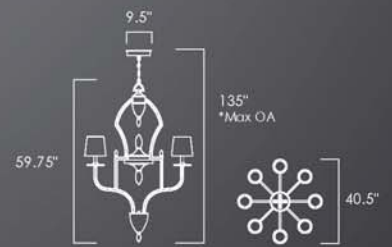

HERMITAGE • SM23338

8 x 40W Max Incandescent E12
40.5"W x 59.75"H x 40.5"L
Canopy: 9.5"W x 1.75"H, 135" Max OA

Available in Anthracite with Metallic Tweed Shade (MTAR)
Russet with Cappuccino Luxe Shade (CLRT)