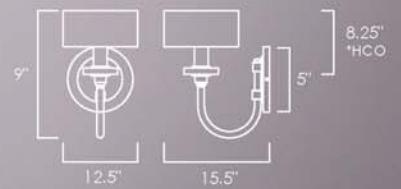

MANHATTAN • SM23751

1 x 60W E26 Incandescent
9"W x 15.5"H x 12.7"E
BP: 5"W x 5"H, 8.25" HCO

Available in Polished Silver with Black Tie Shade (BTPS)