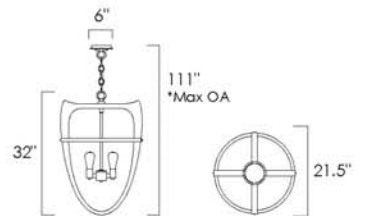

CRESCENDO • SM23803

4 x 60W Incandescent E26
21.5"W x 32"H x 21.5"L
Canopy: 6"W x 1"H, 111" Max OA

Available in Wenge with Polished Nickel (WEPN)