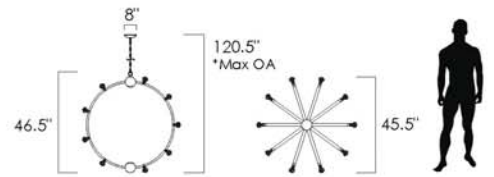

Available in Satin Brass (BCSBR)

NORMA JEANE • SM23774

28 x 64.4W LED G9 3500K (included)  
30.75"W x 29.75"H x 30.75"L  
Canopy: 5.75"W x 1.5"H, 103.75" Max OA  
CRI 90+, 5320 lm

Available in Satin Brass (BCSBR)