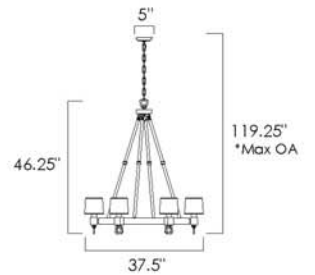

JEFFERSON • SM23766

6 x 60W Max E26 Incandescent
37.5"W x 46.25"H x 37.5"L
Canopy: 5"W x 1"H, 119.25" Max OA

Available in Polished Silver with Black Tie Shade (BTPS)