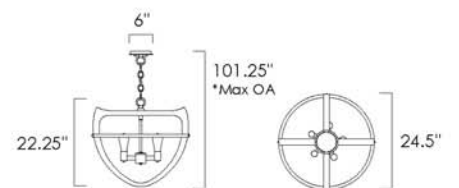

CRESCENDO • SM23805

5 x 60W Incandescent E26
24.5"W x 22.25"H x 24.5"L
Canopy: 6"W x 1"H, 101.25" Max OA

Available in Wenge with Polished Nickel (WEPN)