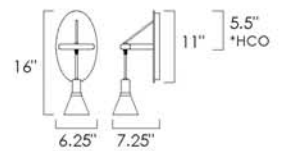

1 x 40W G9 Xenon (included)
6.25"W x 16"H x 7.25"E
BP: 6.25"W x 11"H, 5.5" HCO

Available in Clear glass with Walnut (CLWN)