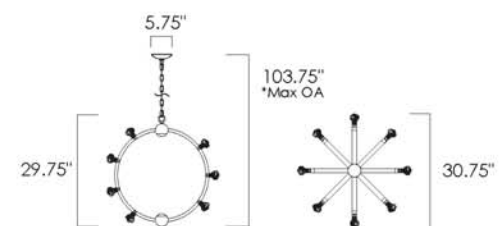

NORMA JEANE • SM23774

28 x 64.4W LED G9 3500K (included)
30.75"W x 29.75"H x 30.75"L
Canopy: 5.75"W x 1.5"H, 103.75" Max OA
CRI 90+, 5320 lm

Available in Satin Brass (BCSBR)