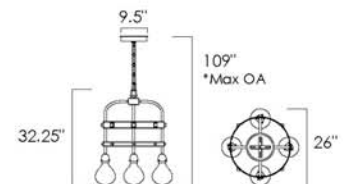

4 x 4.5W LED 3000K (integrated)
26"W x 32.25"H x 26" L
Canopy: 9.5"W x 1.75"H, 109" Max OA
CRI 80+, 1260 lm

Available in Blacksmith with Merlot tinted glass (MLBS)
Blacksmith with Clear glass (CLBS)