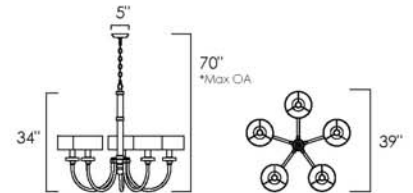

MANHATTAN • SM23755

5 x 60W Max E26 Incandescent
39"W x 34"H x 34.5"L
Canopy: 5"W x 1"H, 70" Max OA

Available in Polished Silver with Black Tie Shade (BTPS)