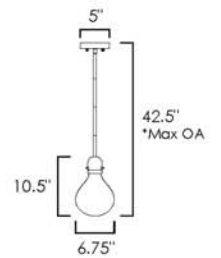

NAPA • SM23452

1 x 4.5W LED 3000K (integrated)
6.75"W x 10.5"H x 6.75"L
Canopy: 5"W x 1"H, 42.5" Max OA
CRI 80+, 420 lm

Available in Blacksmith with Merlot tinted glass (MLBS)
Blacksmith with Clear glass (CLBS)