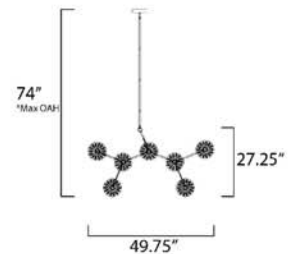

PEONY • SM23877

14 x 4.5W LED PCB 3000K (integrated)
6"W x 27.25"H x 49.5"L
Canopy: 6"W x 1.25"H x 6"L, 74" Max OA
CRI 90+, 5670 lm

Available in Polished Nickel with Clear glass (FTCLPN)