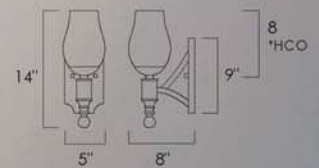

MIRABELLE • SM23971

60W Incandescent E12
5"W x 14"H x 8"E
BP: 2.5"W x 4"H, 8" HCO

Available in Silver Gold (MGSJ)