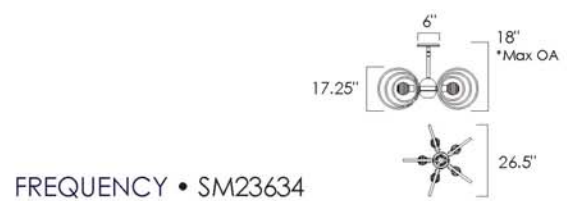

6 x 2.9W LED G9 and 1 x 4W LED MR11 (included)
33.5"W x 14.25"H x 33.5"L
Canopy: 6"W x 0.75"H, 76.25" Max OA
Gold Leaf version is 2700K 1362 lm, CRI 90+
Silver Leaf version is 3500K 1452 lm, CRI 90+

Available in Gold Leaf (CRGL)
Silver Leaf (CRSL)

5 x 2.9W LED G9 and 1 x 4W LED MR11 (included)
26.5"W x 17.25"H x 26.5"L
Canopy: 6"W x 0.75"H, 8" Max OA
Gold Leaf version is 2700K 1187 lm, CRI 80+
Silver Leaf version is 3500K 1262 lm, CRI 80+

Available in Gold Leaf (CRGL)
Silver Leaf (CRSL)