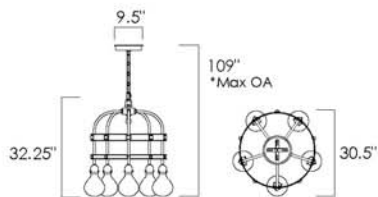

NAPA • SM23454

NAPA • SM23456

5 x 4.5W LED 3000K (integrated)
30.5"W x 32.25"H x 30.5"L
Canopy: 9.5"W x 1.75"H, 109" Max OA
CRI 80+, 1575 lm

Available in Blacksmith with Merlot tinted glass (MLBS)
Blacksmith with Clear glass (CLBS)