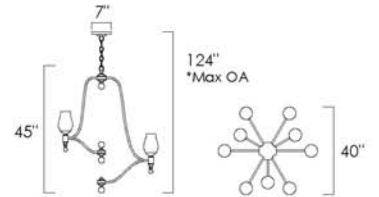

MIRABELLE • SM23977

9 x 60W Incandescent E12
40"W x 45"H, x 40"L
Canopy: 7"W x 0.75"H, 124" Max OA

Available in Silver Gold (MGSG)