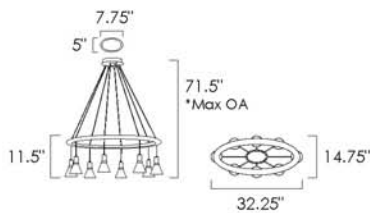

SCAN • SM23825

8 x 40W G9 Xenon (included)
14.75"W x 11.5"H x 32.25"L
Canopy: 5"W x 1.5"H, 71.5" Max OA

Available in Clear glass with Walnut (CLWN)