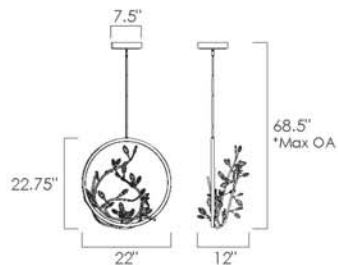

PORTAL

Enter the portal of modern luxury. An elegantly simple pendant suspends a whimsical display of a hand-crafted branch with leaves that support delicate petals made of crystal. This sculpture is illuminated by a vertical ring of energy efficient LED light. Finished in a rich Golden Silver finish with a hand-applied silver leaf base freshened with a golden hue, the Portal pendant adds interest and sophistication to any setting installed.

PORTAL • SM23850

23W LED PCB 3000K (integrated)
12"W x 22.75"H x 22"L
Canopy: 7.5"W x 1.5"H, 68.5" Max OA
CRI 80+, 1263 lm

Available in Gold Silver (BCGS)