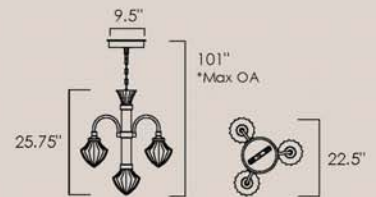

WILSHIRE • SM23434

4 x 5W LED PCB 3000K (integrated)
22.5"W x 25.75"H x 22.5"L
Canopy: 9.5"W x 1.75"H, 101" Max OA
CRI 80+, 1260 lm

Available in Argent (TGAG)