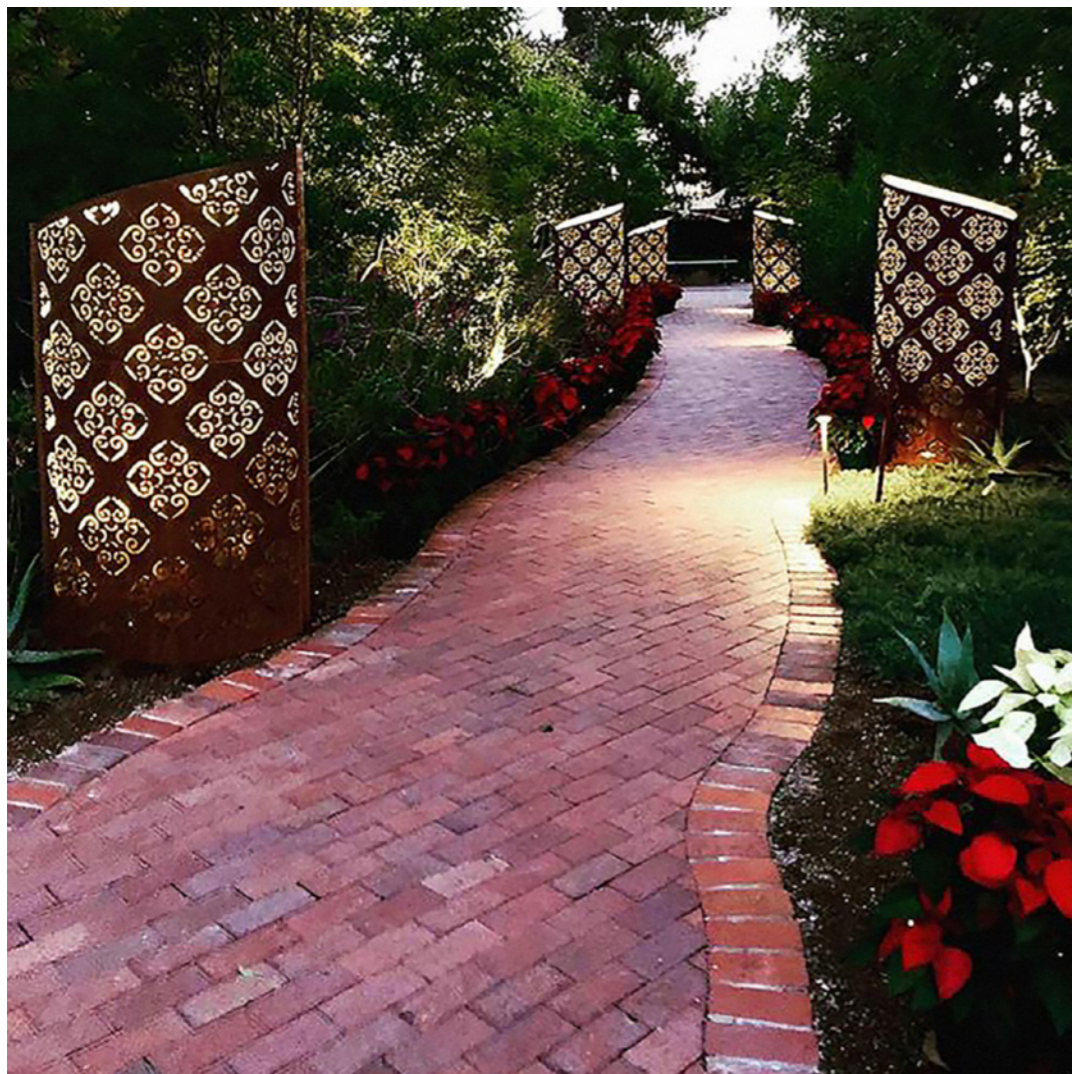

UltraLight

Custom fixture | Tucson Botanical Gardens, Tucson, AZ

Solo (right) and Akut (above)
juxtapose decorative and minimal design styles.

PASSENGER LIFT

Synergy 22500

TIMELESS DESIGN

Experience lighting that endures in beauty - achieving a perfect balance of form and function, fulfilling your needs for the long term.