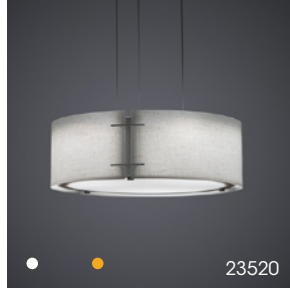

UltraLights

○ Multiple sizes available

● ADA

● Wet Location

● LED

● Dark Sky Friendly Available

23513

UltraLights

○ Multiple sizes available

● ADA

● Wet Location

● LED

● Dark Sky Friendly Available