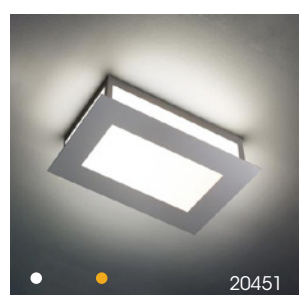

UltraLights

○ Multiple sizes available ● ADA ● Wet Location ● LED ● Dark Sky Friendly Available

UltraLights

○ Multiple sizes available ● ADA ● Wet Location ● LED ● Dark Sky Friendly Available