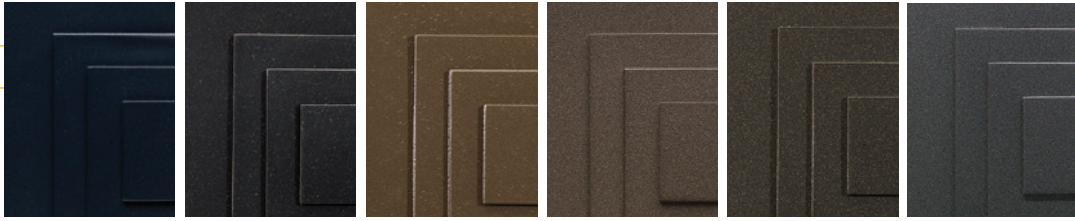

CABLE HUNG

CHAIN HUNG

METAL FINISHES

BK ▶ Black BP ▶ Black Pearl BA ▶ Bronze Age CB ▶ Cast Bronze CH ▶ Chestnut DI ▶ Dark Iron

standard

MB ▶ Medieval Bronze NB ▶ New Brass SP ▶ Satin Pewter SS ▶ Smoked Silver SB ▶ Smokey Brass CS ▶ Corten Steel EB ▶ Empire Bronze