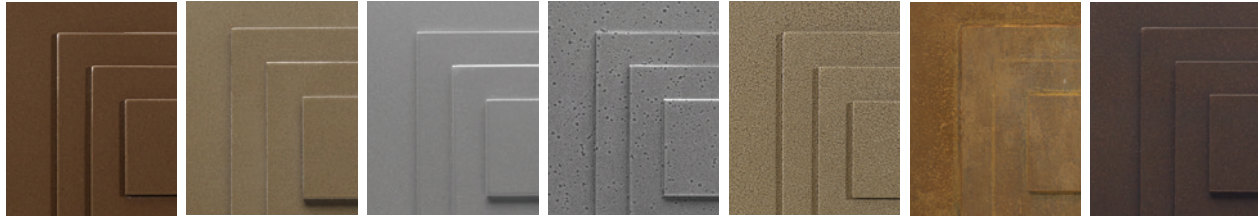

CABLE HUNG

CHAIN HUNG

METAL FINISHES

BK ▶ Black BP ▶ Black Pearl BA ▶ Bronze Age CB ▶ Cast Bronze CH ▶ Chestnut DI ▶ Dark Iron

standard

MB ▶ Medieval Bronze NB ▶ New Brass SP ▶ Satin Pewter SS ▶ Smoked Silver SB ▶ Smokey Brass CS ▶ Corten Steel EB ▶ Empire Bronze